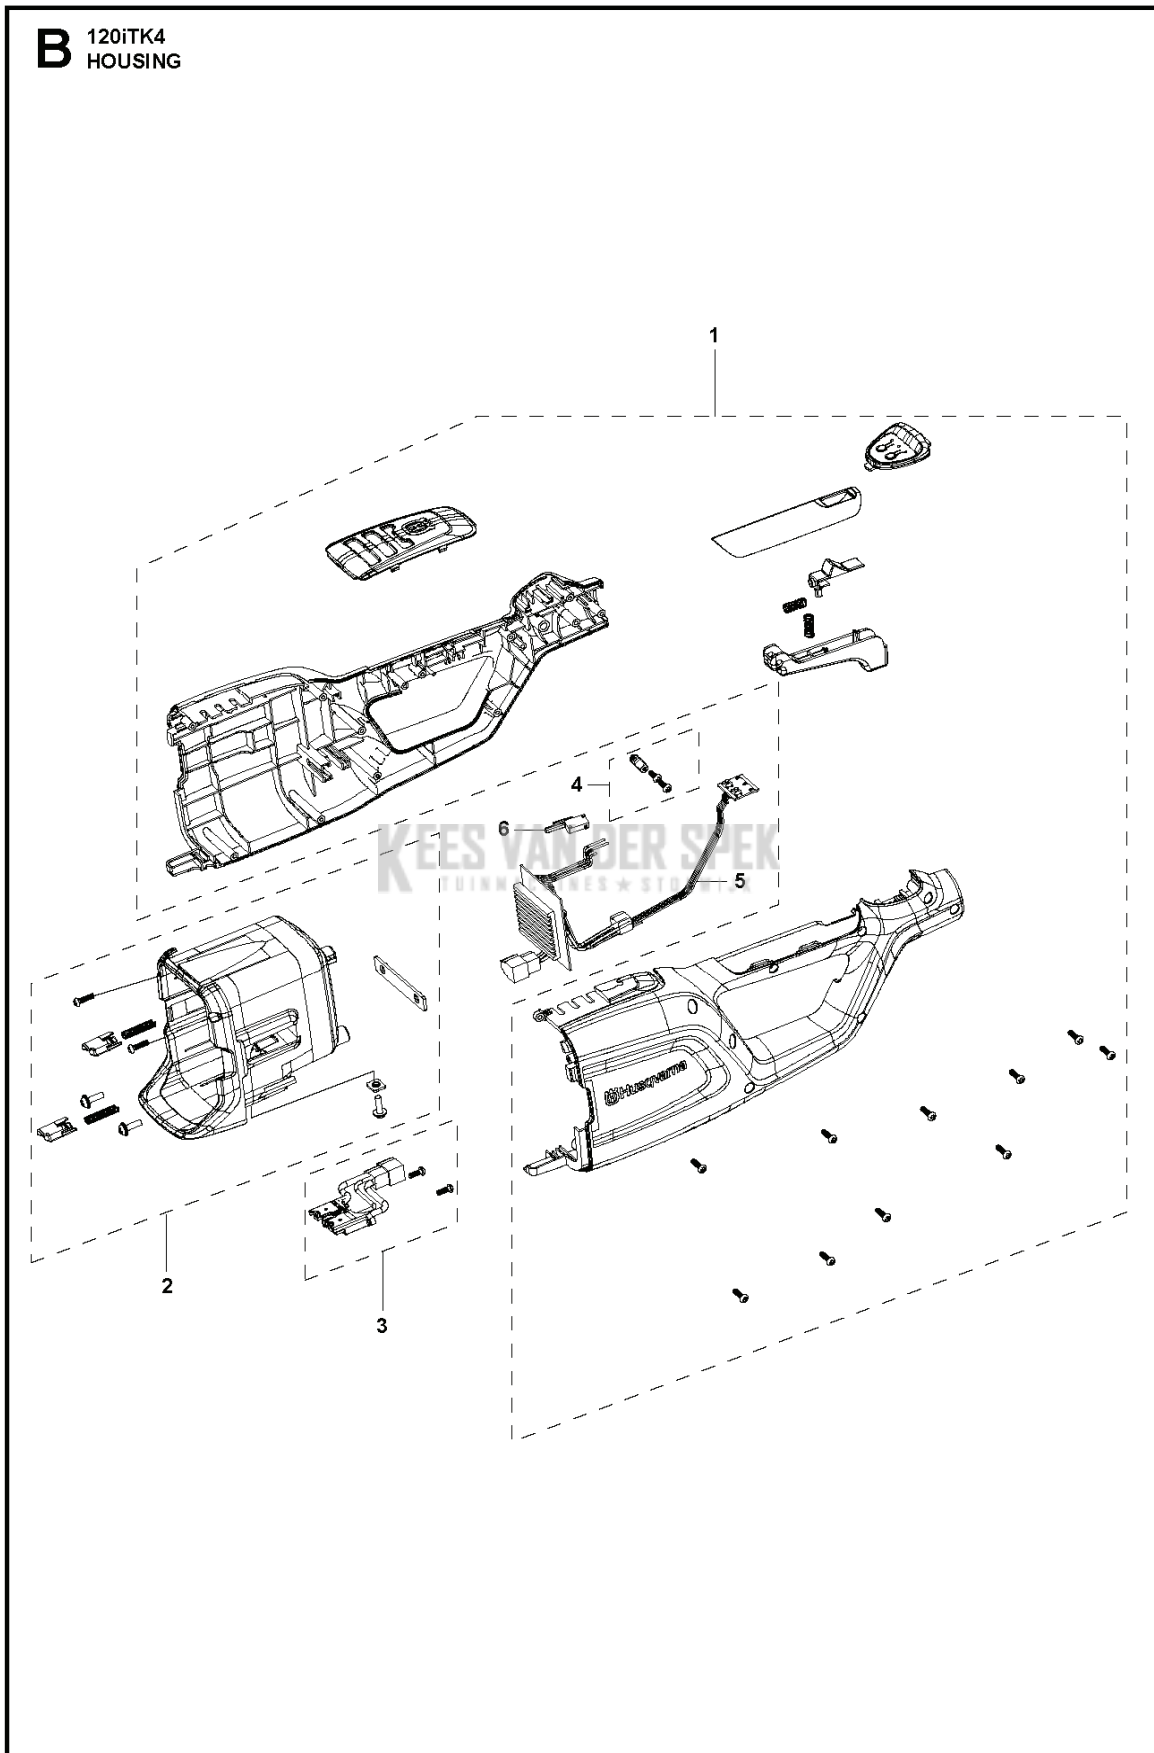

B 120iTK4
HOUSING

POLE PRUNER/POLE SAWS

PXM_REF	PXM_PARTNO	DESCRIPTION	PXM_REMARK	QTY.
1	531146704	DEKSEL	HANDLE COVER FOR EU	1
1	531368501	DEKSELSET	HANDLE COVER FOR US	1
2	596258001	ACCUBAK		1
3	531146709	KABEL	CONNECTING WIRE	1
4	531146708	PLAAT	WIRE PRESSING PLATE	1
5	531146701	PANEEL	CONTROL PANEL	1
6	596262801	SCHAKELAAR		1

KEES VAN DER SPEK
TUINMACHINES ★ STOLWIJK