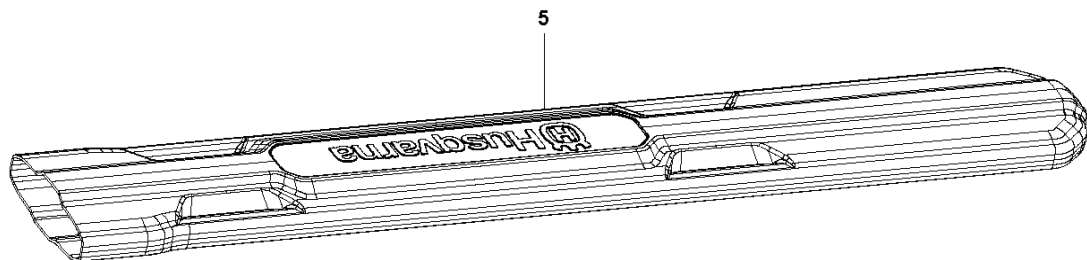

A 120iTK4
ACCESSORIES

POLE PRUNER/POLE SAWS

PXM_REF	PXM_PARTNO	DESCRIPTION	PXM_REMARK	QTY.
1	531146730	DRAAGSTEL		1
2	531146723	DEKSEL		1
3	531146722	KETTING		1
4	531146721	ZAAGBLAD		1
5	529364201	BESCHERMEN		1

KEES VAN DER SPEK
TUINMACHINES ★ STOLWIJK