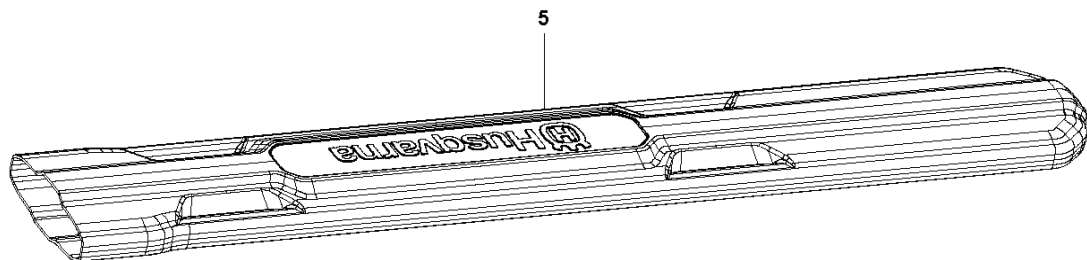

SPARE PARTS CATALOGUE
POLE PRUNER/POLE SAWS: HUSQVARNA 120ITK4-P

KEES VAN DER SPEK
TUINMACHINES ★ STOLWIJK

Spare Parts List

SPARE PARTS LIST

POLE PRUNER/POLE SAWS

HUSQVARNA 120ITK4-P

A 120iTK4
ACCESSORIES

POLE PRUNER/POLE SAWS