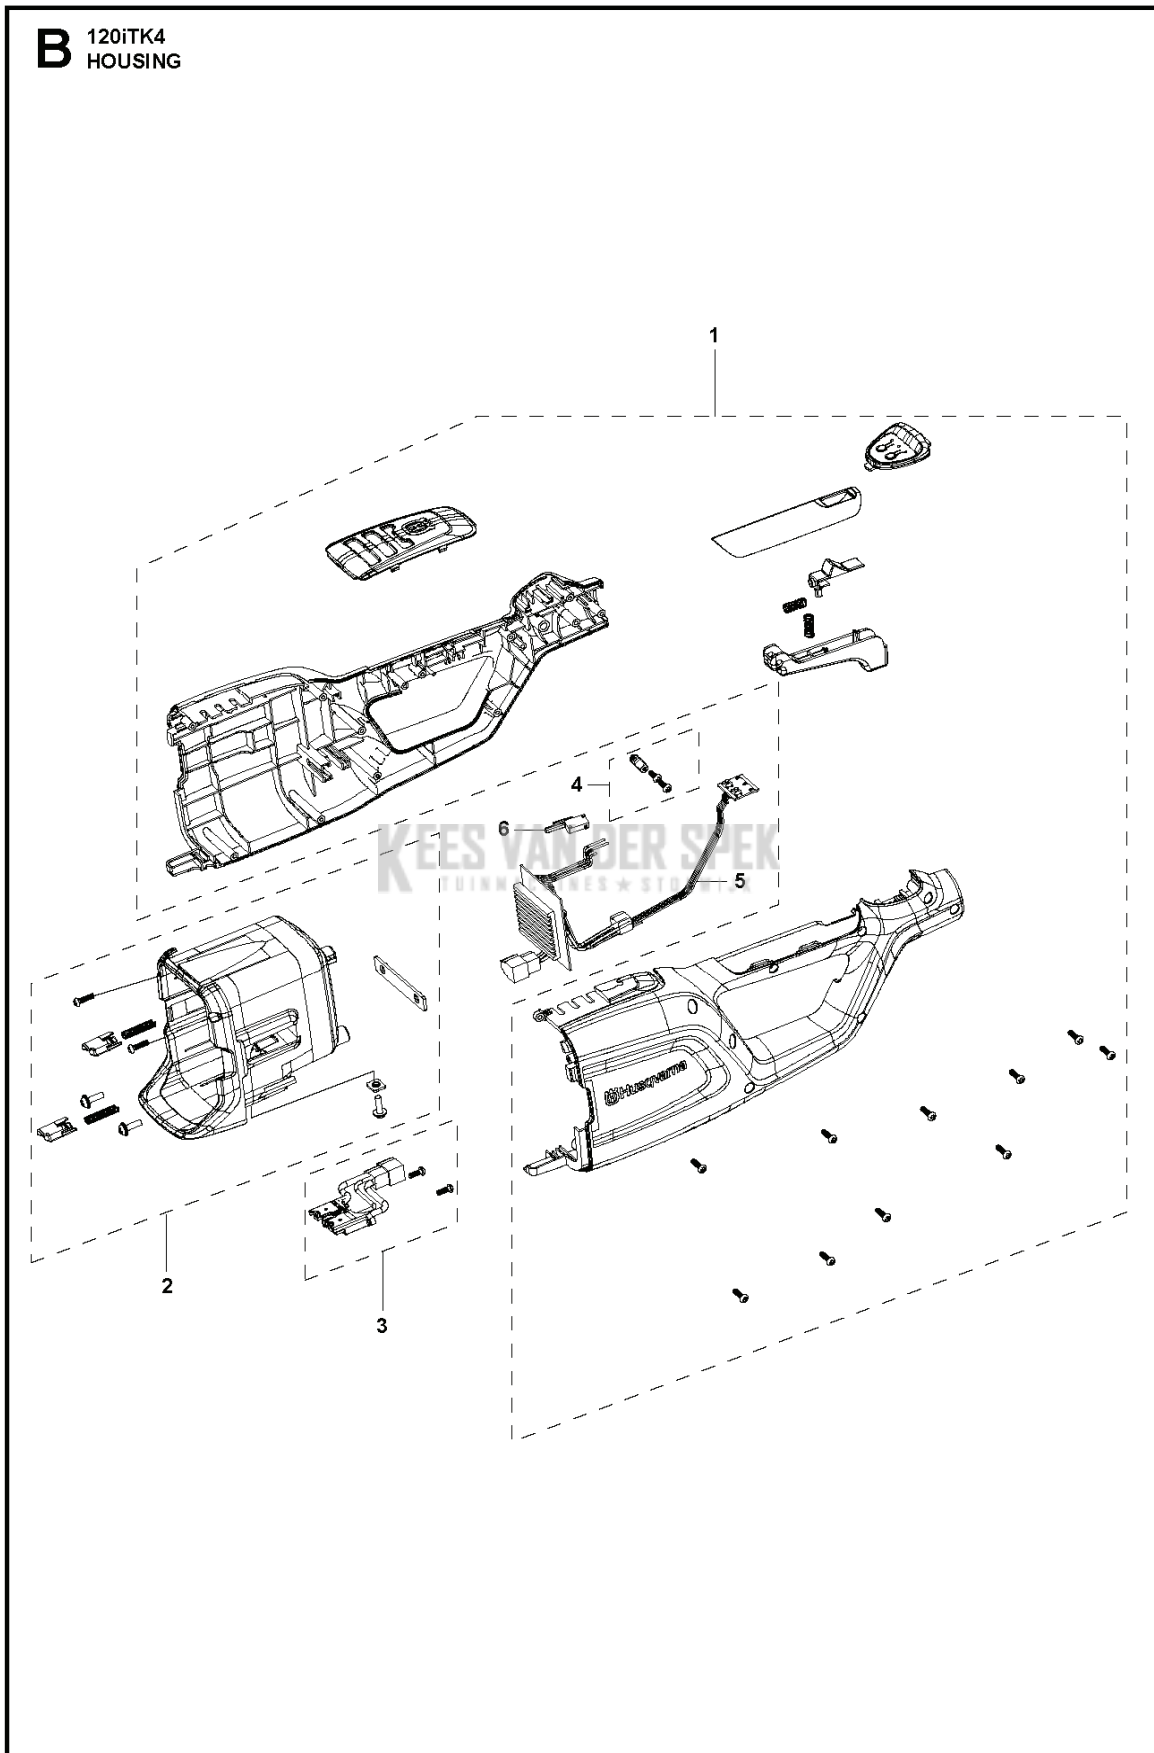

B 120iTK4
HOUSING

POLE PRUNER/POLE SAWS

PXM_REF	PXM_PARTNO	DESCRIPTION	PXM_REMARK	QTY.
1	531146704	DEKSEL	HANDLE COVER FOR EU	1
1	531368501	DEKSELSET	HANDLE COVER FOR US	1
2	596258001	ACCUBAK		1
3	531146709	KABEL	CONNECTING WIRE	1
4	531146708	PLAAT	WIRE PRESSING PLATE	1
5	531146701	PANEEL	CONTROL PANEL	1
6	596262801	SCHAKELAAR		1