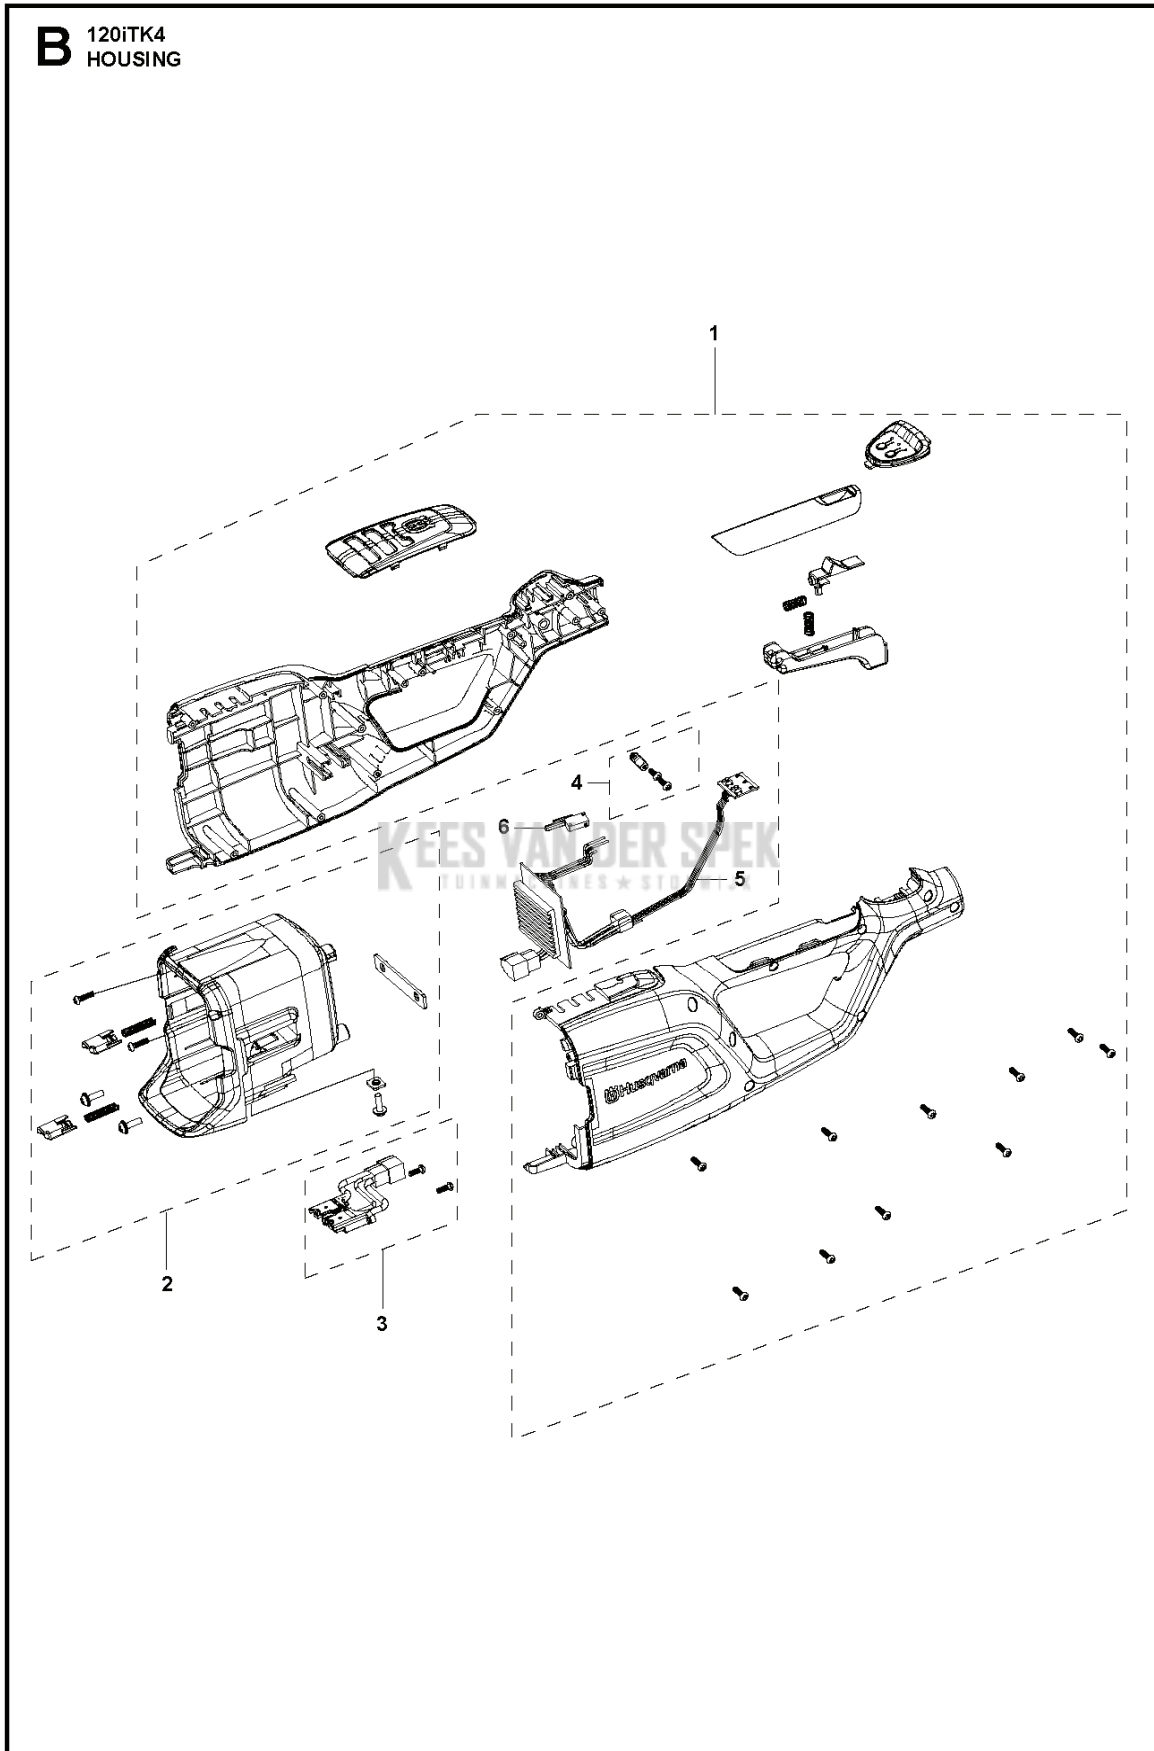

B 120iTK4
HOUSING

POLE PRUNER/POLE SAWS

PXM_REF	PXM_PARTNO	DESCRIPTION	PXM_REMARK	QTY.
1	531146704	DEKSEL	HANDLE COVER FOR EU	1
1	531368501	DEKSELSET	HANDLE COVER FOR US	1
2	596258001	ACCUBAK		1
3	531146709	KABEL	CONNECTING WIRE	1
4	531146708	PLAAT	WIRE PRESSING PLATE	1
5	531146701	PANEEL	CONTROL PANEL	1
6	596262801	SCHAKELAAR		1

KEES VAN DER SPEK
TUINMACHINES ★ STOLWIJK