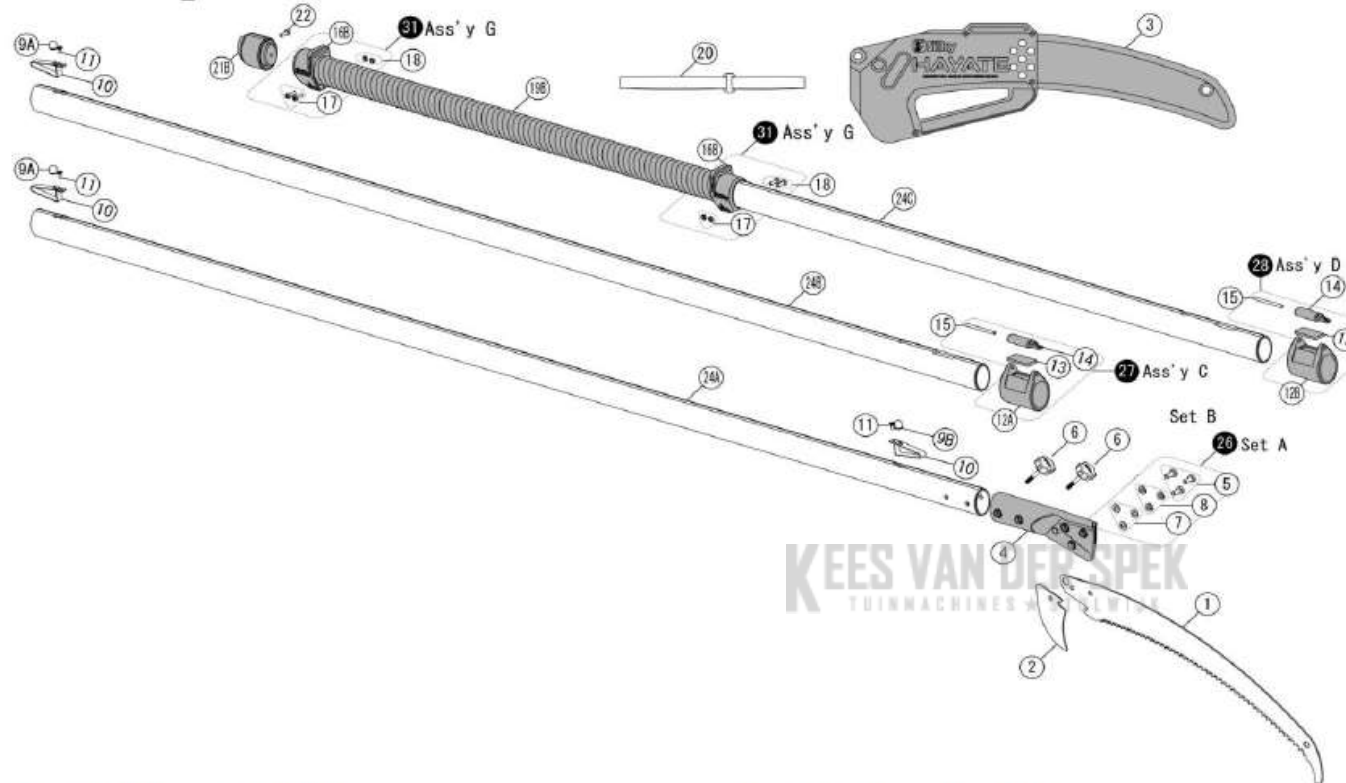

HAYATE 500

Exploded view Hayate 5000-6.5 2 extensions

2 Extensions Exploded View

2011.10.18

KEES VAN DER SPEK
TUINMACHINES

Ref.	Article nr.	Description
1	KSI037342	blade Hayate 420-6.5
2	KSI037542	sickle Hayate
3	KZSI3700401	cover Hayate
4	KZSI3700091	yellow pipe
6	KZSI1770450	bolt yellow pipe (new since 2011)
	KZSI3703952	boltset pipe assembling (before 2011)
5-7-8		see boltset 26
9A	KZSI1770459	push button middle
10	KZSI3700476	spring push button
11	KZSI3700477	spring fixing bolt
12A	KZSI3700461	cramp housing (S)
12B	KZSI3700462	cramp housing (M)
13	KZSI3700472	spacer
14	KZSI3700471	lever

Ref.	Article nr.	Description
15	KZSI3700470	rod pin
16B	KZSI3700468	bracket (M) 500
17	KZSI3700435	bracket bolt
18	KZSI3700436	bracket nut
19B	KZSI3700422	rubber grip tape 500/610
20	KZSI3700420	strap
21B	KZSI3700465	rubber sole 500
22	KZSI3700437	bolt rubber sole
24A	KZSI3700033	upper pole 500
24B	KZSI3700034	middle pole 500
24C	KZSI3700035	lower pole 500
26	KZSI3703951	boltset blade assembling (set A)
27	KZSI3703953	cramp housing (S) (assy C)
28	KZSI3703954	cramp housing (M) (assy D)
31	KZSI3703957	bracket (M) 500 (assy G)
	KSI037143	pole only