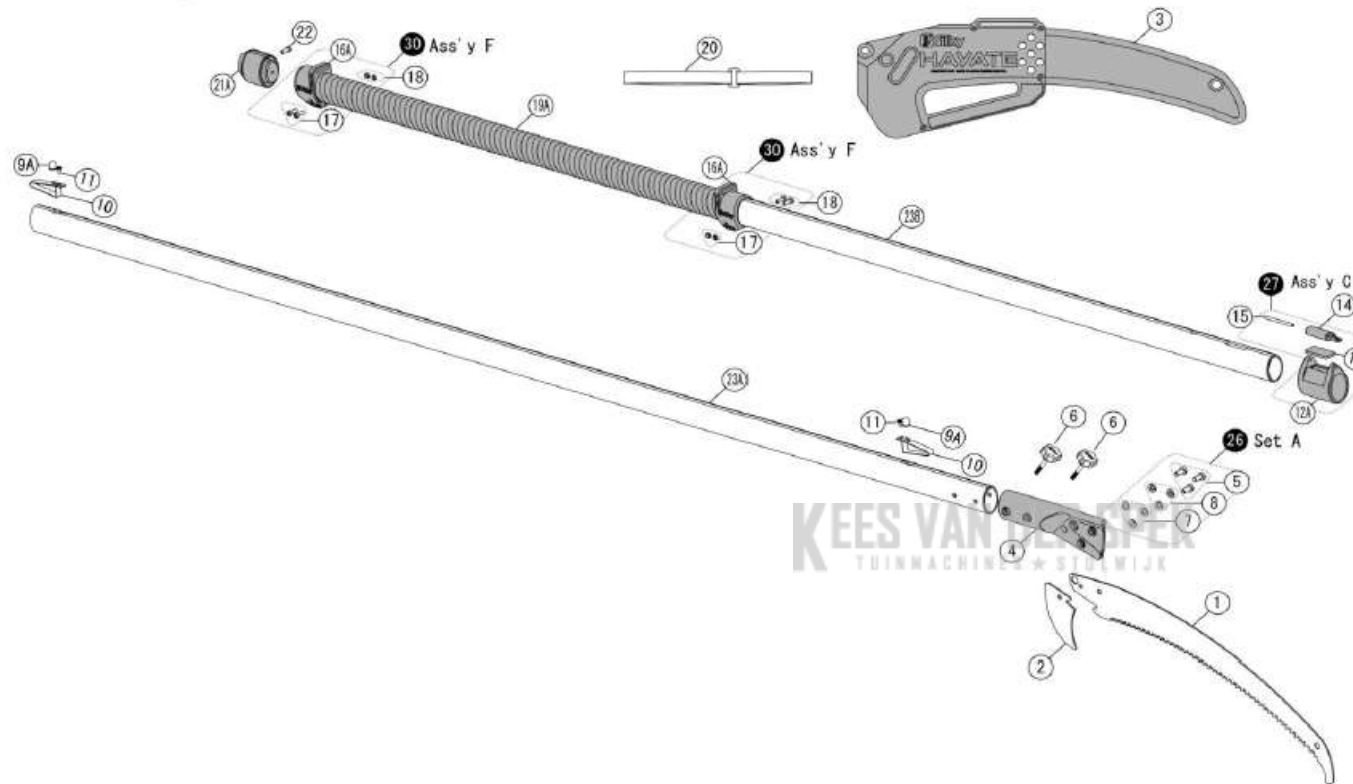

# HAYATE 380

Exploded view Hayate 3800-6.5 1 extension

1 Extension Exploded View

2011. 10. 18

Ref.	Article nr.	Description
1	KSI037342	blade Hayate 420-6.5
2	KSI037542	sickle Hayate
3	KZSI3700401	cover Hayate
4	KZSI3700091	yellow pipe
6	KZSI1770450	bolt yellow pipe (new since 2011)
	KZSI3703952	boltset pipe assembling (before 2011)
5-7-8		see boltset 26
9A	KZSI1770459	push button middle
10	KZSI3700476	spring push button
11	KZSI3700477	spring fixing bolt
12A	KZSI3700461	cramp housing (S)
13	KZSI3700472	spacer
14	KZSI3700471	lever
15	KZSI3700470	rod pin

Ref.	Article nr.	Description
16A	KZSI3700467	bracket (S) 380
17	KZSI3700435	bracket bolt
18	KZSI3700436	bracket nut
19A	KZSI3700421	rubber grip tape 380
20	KZSI3700420	strap
21A	KZSI3700464	rubber sole 380
22	KZSI3700437	bolt rubber sole
23A	KZSI3700031	upper pole 380
23B	KZSI3700032	lower pole 380
26	KZSI3703951	boltset blade assembling (set A)
27	KZSI3703953	cramp housing (S) (assy C)
30	KZSI3703956	bracket (S) 380 (assy F)
	KSI037043	pole only