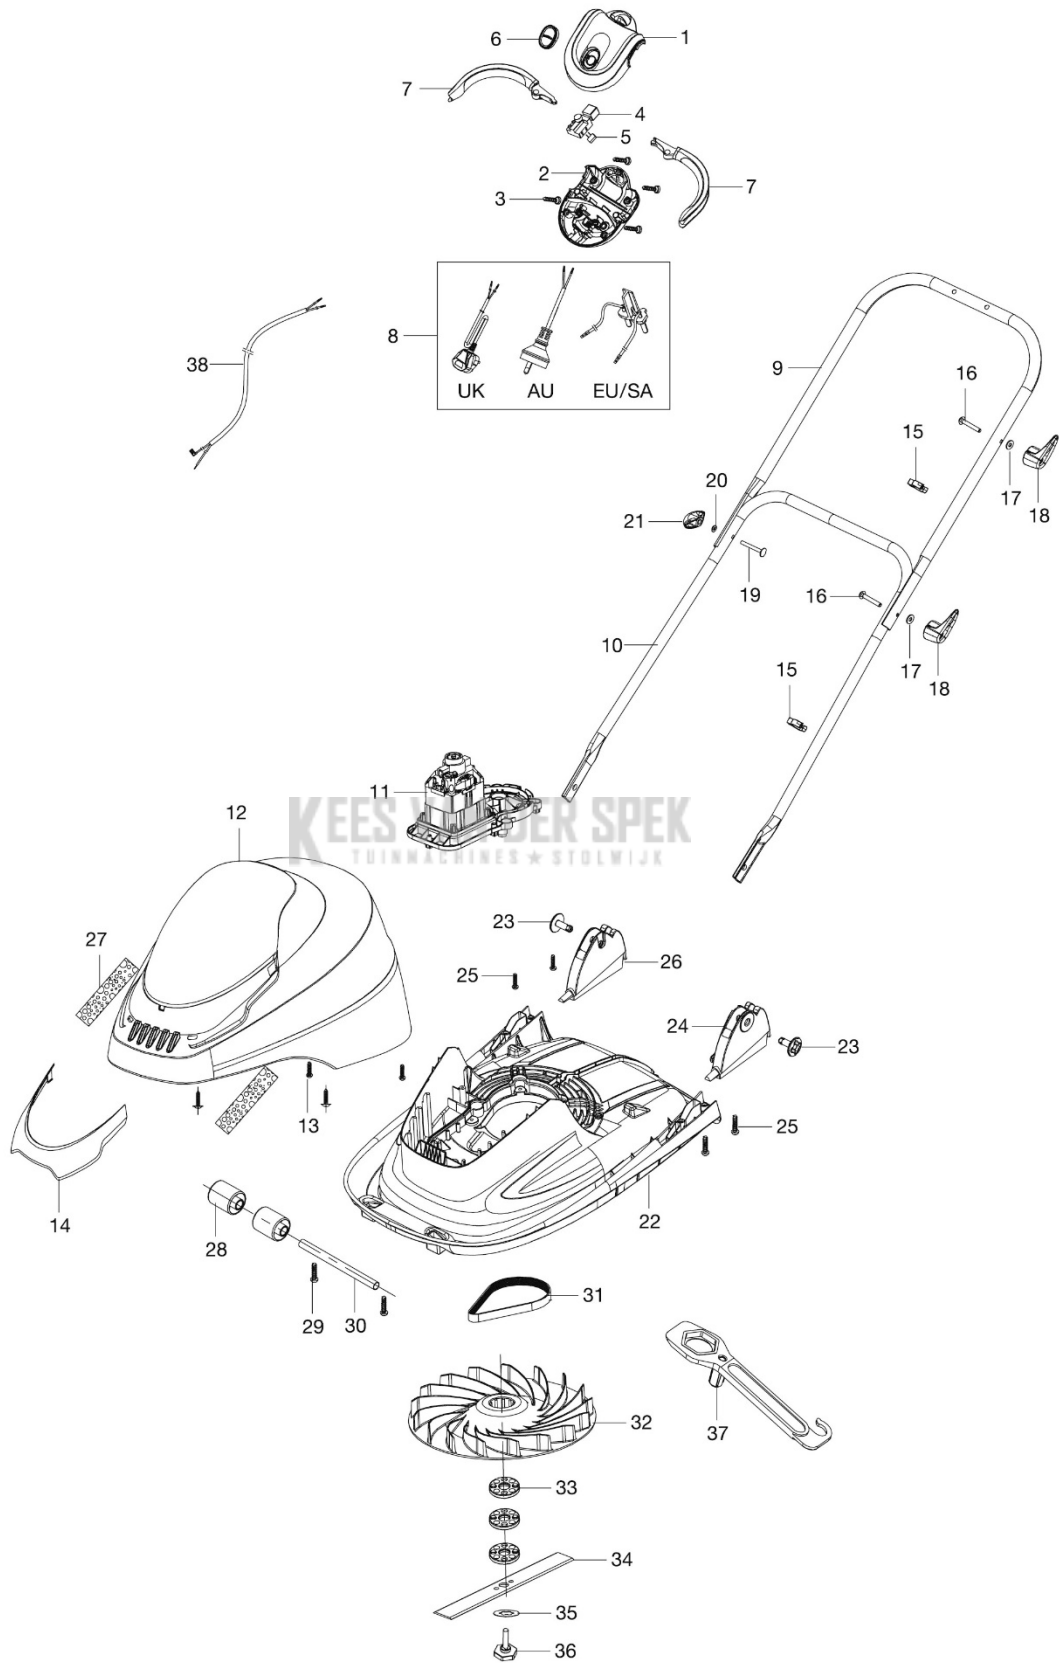

# SPARE PARTS LIST

LAWN MOWER; ELECTRIC  
SIMPLIGILDE 330, 970482801,  
970482802, 970482862, 970482899

2020-11

PRODUCT COMPLETE SIMPLIGILDE 330 970482801, 970482802, 970482862, 870482899 2020-11

PRODUCT COMPLETE SIMPLIGILDE 330 970482801, 970482802, 970482862, 870482899 2020-11

Ref	Part No	Description	Remark	QTY KIT
1, 2	529 62 70-01	Switchbox (UK, AU)		1
1, 2	529 82 77-01	Switchbox (EU, SA)		1
3	577 29 83-01	Screws		6
4	513 12 16-00	Switch		1
5	522 72 09-02	Capacitor		1
6	599 83 65-01	Start Button		1
7	599 84 99-01	Levers		2
8	512 80 31-05	Mains Cable (UK)		1
8	529 82 82-01	Mains Cable (AU / NZ)		1
8	529 82 83-01	Switchbox Connector (EU / SA)		1
12 – 14	529 62 77-01	Motor Cowl Kit		1
15	577 29 84-01	Cable Clips		2
16 – 18	599 83 63-01	Cable Hook Kit		1
19 – 21	599 83 54-01	Wing Knob Kit		1
23	529 62 75-01	Fixing Pin Kit		2
24- 26	529 62 76-01	Handle Bracket Kit		1
27	529 62 78-01	Air Filter Kit		2
28 – 30	529 62 83-01	Roller Kit		2
31	529 62 84-01	Belt		1
32	529 62 86-01	Impeller		1
33	529 36 32-90	Washers		3
34	529 37 07-90	Blade 33 cm (FLY 095)		1
35, 36	529 62 87-01	Blade Bolt Kit		1
37	529 62 88-01	Spanner		1
38	529 63 22-01	Power Cable		1