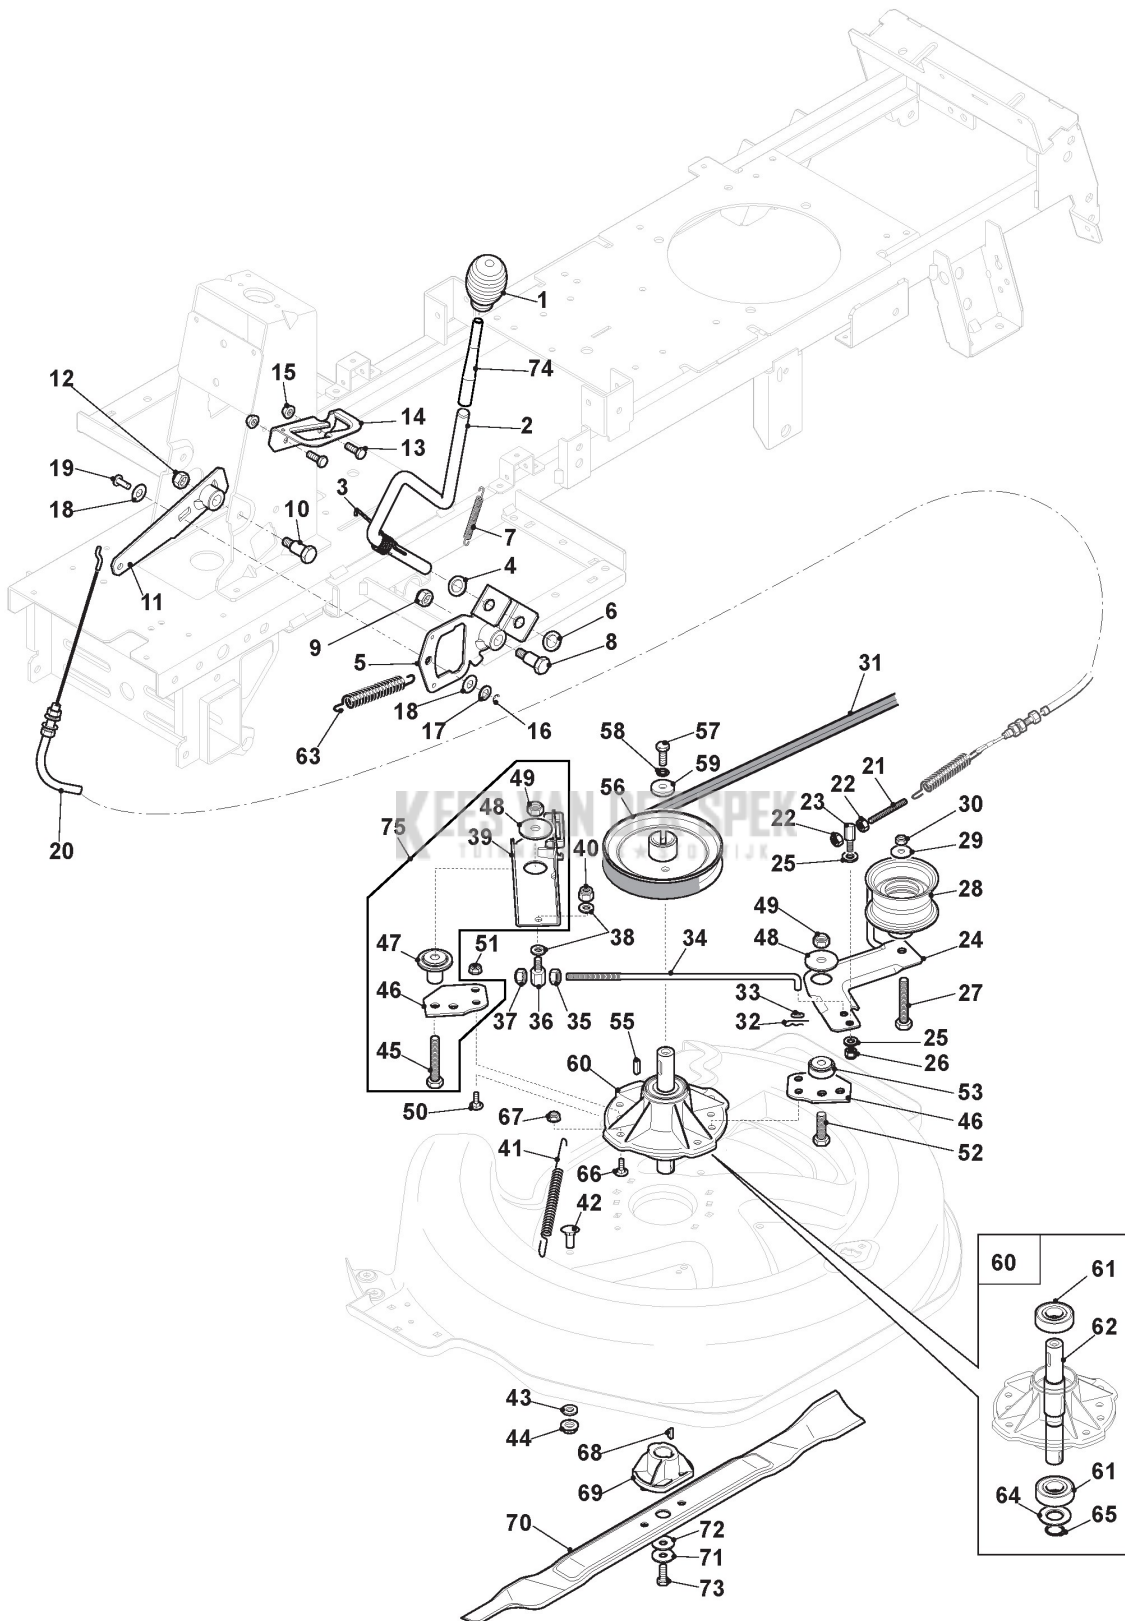

Blades Engagement

Ref.nr.	Qty	Item number	Description	Notes	From	Up to
1	1	125394510/0	Knob			
2	1	327315149/0	Lever			
3	1	127430595/0	Spring			
4	1	112521370/0	Washer			
5	1	384317099/0	Lever			
6	1	122020050/0	Ring			
7	1	125430208/1	Spring			
8	1	127510122/0	Bracket	To 31-August-2014		
8	1	127510122/1	Bracket	From 01-September-2014		
9	1	112154210/0	Nut			
10	1	127510122/0	Bracket	To 31-August-2014		
10	1	127510122/1	Bracket	From 01-September-2014		
11	1	384773577/0	Bracket			
12	1	112154210/0	Nut			
13	2	112815200/0	Screw			
14	1	327734065/0	Sector			
15	2	112292102/0	Nut			
16	1	112000930/0	Benzing Ring			
17	1	112521350/0	Washer			
18	2	325670011/0	Antifriction Washer			
19	1	125510085/1	Pin			
20	1	384004606/0	Blades Engagement Wire			
21	1	127840058/0	Tie Rod	To 31-August-2013		
21	1	127840058/1	Tie Rod	From 01-September-2013		
22	2	112293200/0	Nut			
23	1	127510126/0	Pin			
24	1	384307001/0	Tightener Lever	To 31-August-2015		
24	1	384307001/1	Tightener Lever	From 01-September-2015		
25	2	325670011/0	Antifriction Washer			
26	1	112155000/0	Nut			
27	1	112691600/0	Screw			
28	1	127604008/0	Pulley			
29	1	112523060/0	Washer			
30	1	112155000/0	Nut			
31	1	135061428/0	Belt			
32	1	124487995/0	Cotter Pin			
33	1	325670011/0	Antifriction Washer			
34	1	127034085/0	Connecting Rod			
35	1	112293200/0	Nut			
36	1	127510126/0	Pin			
37	1	112155000/0	Nut			
38	2	325670011/0	Antifriction Washer			
39	1	384220505/0	Blade Brake			
40	1	112155000/0	Nut			
41	1	127430592/0	Brake Spring			
42	1	112818690/0	Screw	To 31-August-2017		
42	1	9897-0820-16	Screw	From 01-September-2017		
43	1	112521350/0	Washer