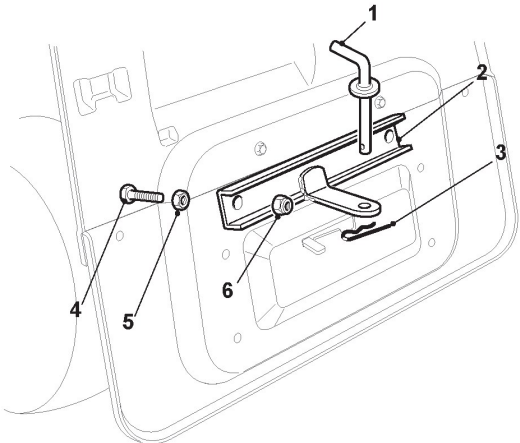

KEES VAN DER SPEK
TUINMACHINE- & STOLWIJK