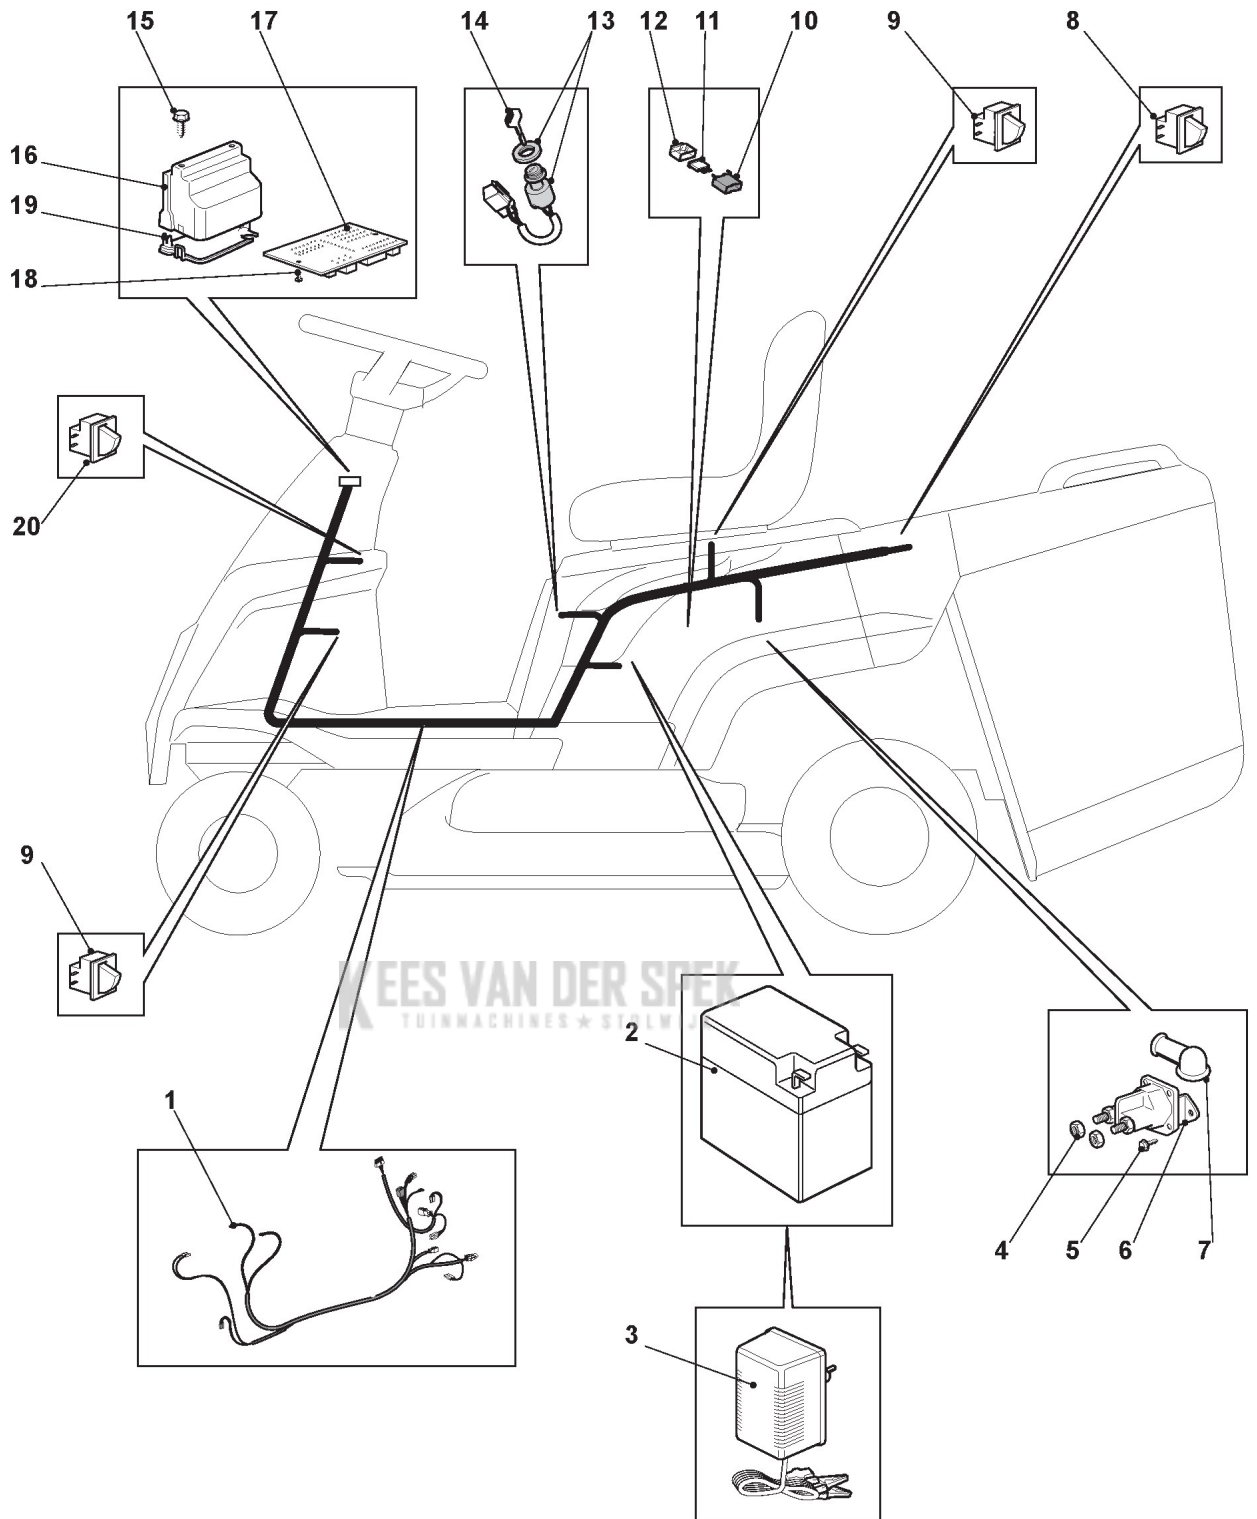

Electrical Parts

Ref.nr.	Qty	Item number	Description	Notes	From	Up to
1	1	184040132/0	Cables Ass.Y	To 31-August-2013		
1	1	184040132/1	Cables Ass.Y	From 01-September-2013 To 31-August-2014		
1	1	184040139/0	Cables Ass.Y - ISO	From 01-September-2014, To 31-December-2019		
1	1	184040142/0	Cables Assy - ISO	From 01-January-2020		
2	1	118120010/0	Battery With Cable	From 01-September-2015		
2	1	118120012/0	Battery	To 31-August-2015		
3	1	182180090/0	Battery Charger 12V 1A - CE Plugg	CE plug - 12V 1A		
4	2	112360352/0	Nut			
5	2	112735110/0	Screw			
6	1	118736110/0	Starter Relay	To 31-August-2016		
6	1	118736113/0	Starter Relay			
7	2	118564861/1	Protection	To 31-August-2017		
7	2	118564861/2	Protection	From 01-September-2017		
8	1	119410618/0	Microswitch	To 31-December-2019		
8	1	119410622/1	Microswitch	From 01-January-2020		
9	2	119410606/0	Microswitch	From 01-September-2013 To 30-April-2019		
9	2	119410613/0	Microswitch	To 31-August-2013		
9	2	119410622/1	Microswitch	From 01-May-2019		
10	1	133500007/0	Fuse Carrier			
11	1	133340040/0	Fuse 10 A			
12	1	133215000/0	Cover			
13	1	118450075/1	Starting Switch			
14	1	118210023/0	Starting Key			
15	2	112728523/0	Screw	To 31-August-2013		
15	2	112728711/0	Screw	From 01-September-2013		
16	1	127600119/0	Electronic Card Upper Protecti			
17	1	127722354/0	Electronic Card	To 31-August-2013		
17	1	127722354/1	Electronic Card	From 01-September-2013 To 31-August-2014		
17	1	127722359/0	Electronic Card	From 01-September-2014 To 31-August-2015		
17	1	127722359/1	Electronic Card	From 01-September-2015		
18	2	112729601/1	Screw			
19	1	127600118/0	Electronic Card Lower Protection			
20	1	119410614/0	Microswitch