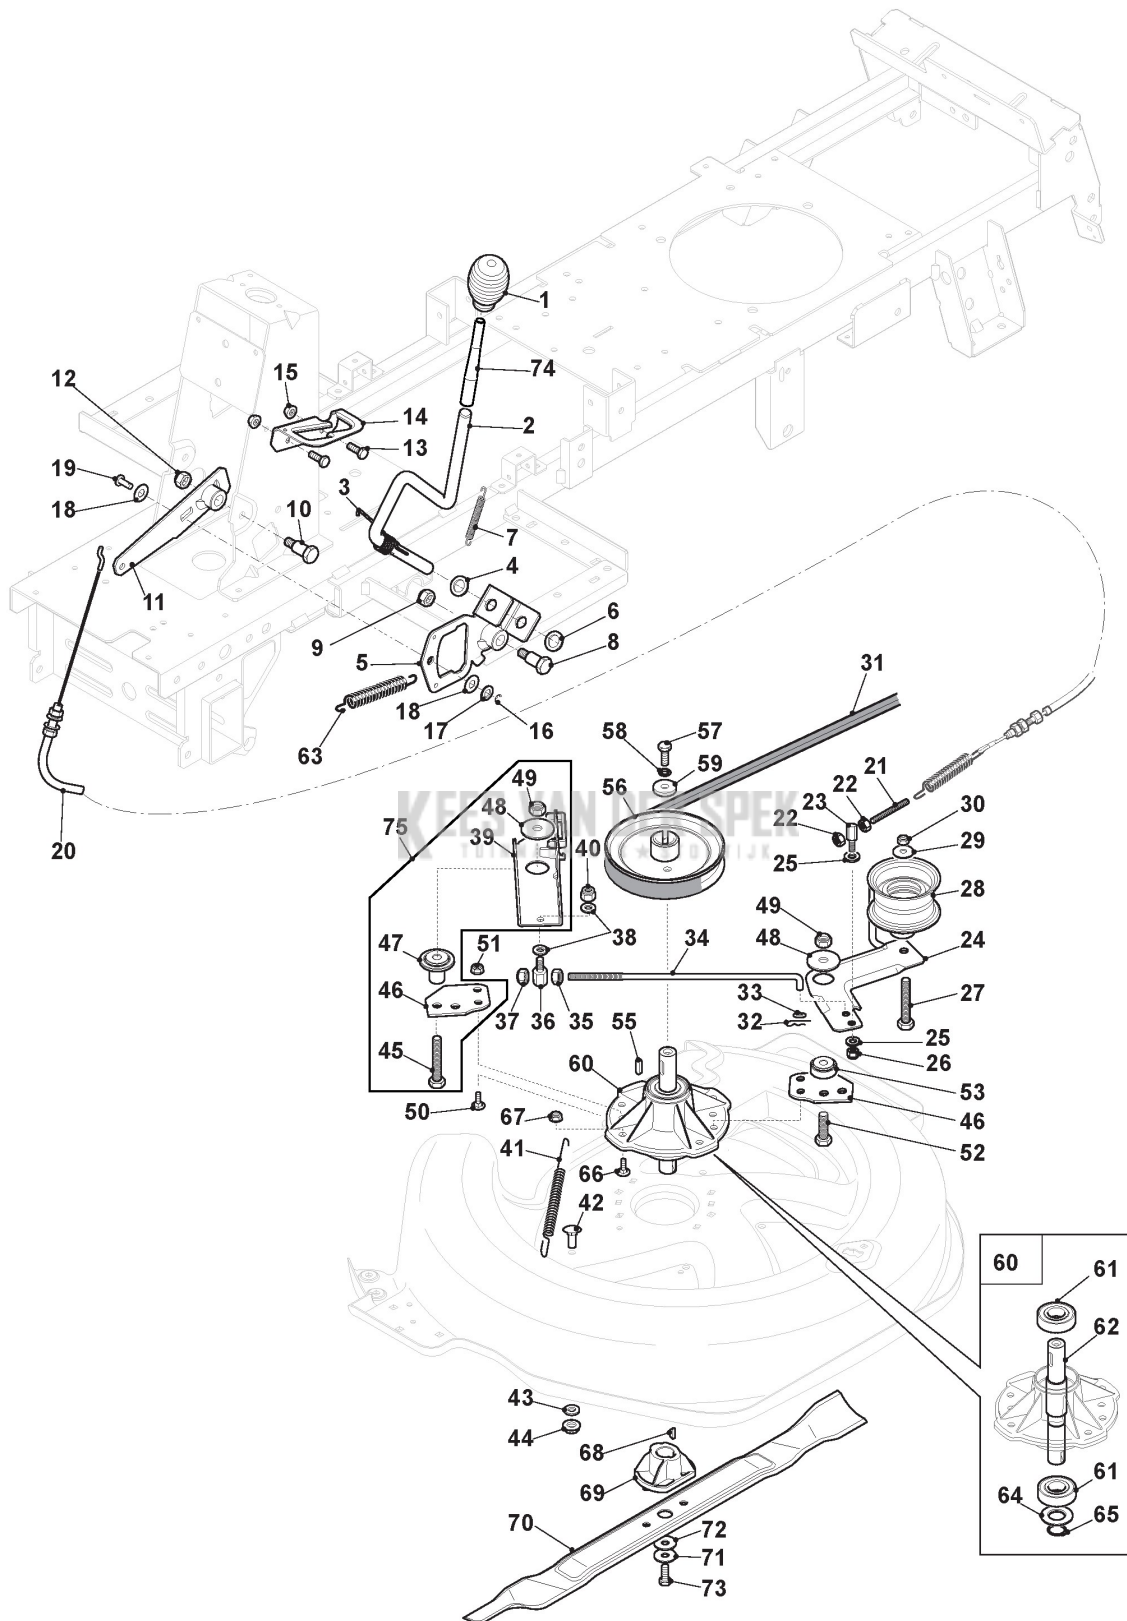

Blades Engagement

Ref.nr.	Qty	Item number	Description	Notes	From	Up to
44	1	112293201/0	Nut			
45	1	112692395/1	Screw	To 31-August-2017		
45	1	112692395/2	Screw	From 01-September-2017		
46	2	327772191/0	Bracket			
47	1	127047021/0	Bushing			
48	2	112523090/0	Washer			
49	2	112155020/0	Nut			
50	4	112818700/0	Screw			
51	4	112154210/0	Nut			
52	1	112794400/0	Screw			
53	1	127047017/0	Bushing			
55	1	112139480/0	Feather			
56	1	127604014/0	Pulley			
57	1	112793102/0	Screw			
58	1	112583500/0	Grower			
59	1	125670007/0	Washer			
60	1	384207251/0	Blade Shaft Support			
61	2	119216040/0	Bearing			
62	1	127023003/0	Shaft			
63	1	125430259/0	Spring			
64	1	325160501/0	Dust Cover Disc	To 31-december-2018		
64	1	325160501/1	Dust Cover Disc	From 01-January-2019		
65	1	112609260/0	Seeger			
66	4	112818700/0	Screw	To 31-August-2017		
66	4	9959-0825-16	Screw	From 01-September-2017		
67	4	112154210/0	Nut			
68	1	112139100/0	Key			
69	1	125463200/0	Blade Hub			
70	1	184109505/0	Blade Winged			
71	1	112508125/0	Elastic Washer			
72	1	112523080/0	Washer			
73	1	112735694/0	Screw			
74	1	327315151/0	Lever	To 31-August-2014		
74	1	327315151/1	Lever	From 01-September-2014		
75	1	384220506/1	Blade Brake kit