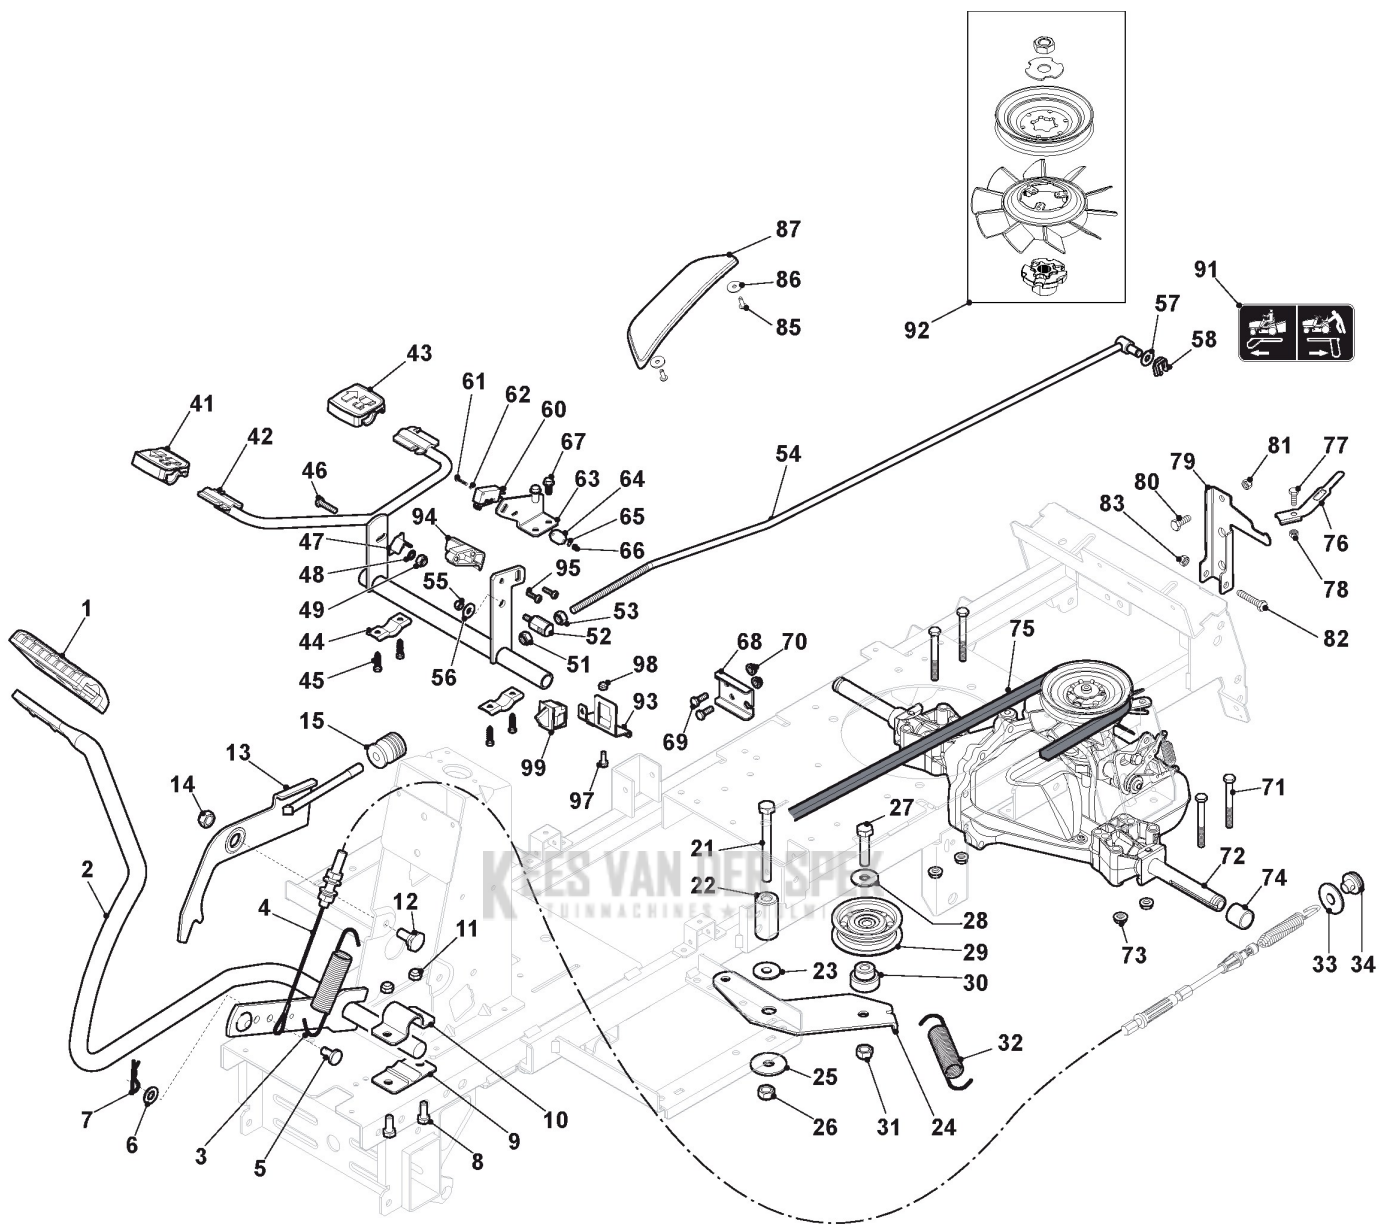

Transmission T2

Ref.nr.	Qty	Item number	Description	Notes	From	Up to
1	1	325110409/0	Clamp Cover			
2	1	384503013/0	Pedal			
3	1	127430594/0	Spring			
4	1	384004604/0	Cable, Thread Engine Brake			
5	1	127510120/0	Pin			
6	1	112521350/0	Washer			
7	1	124487997/0	Cotter Pin			
8	4	112791400/0	Screw			
9	2	325785350/0	Support			
10	2	325547231/0	Plate			
11	4	112154510/0	Nut			
12	1	122524970/3	Pin			
13	1	384002097/0	Brake Control Rod			
14	1	112154210/0	Nut			
15	1	127395050/1	Knob			
21	1	112691900/0	Screw			
22	1	127160065/0	Spacer			
23	1	122041980/0	Bushing			
24	1	327315139/0	Tightener Lever			
25	1	112523070/0	Washer			
26	1	112155000/0	Nut			
27	1	112691115/0	Screw			
28	1	112523060/0	Washer			
29	1	127604015/0	Pulley			
30	1	127160064/0	Spacer			
31	1	112155000/0	Nut			
32	1	127430594/0	Spring			
33	1	112521360/0	Washer			
34	1	127510124/0	Pin			
41	1	325110274/0	Clamp Cover Front			
42	1	384503011/1	Drive Pedal			
43	1	325110331/0	Clamp Cover Rear			
44	2	327546015/2	Plate			
45	4	112731350/0	Screw			
46	1	112791400/0	Screw			
47	1	127063022/0	Plastic Neutral Switch Cam F72 Hy.T.Torq			
48	1	112521330/0	Washer			
49	1	112154510/0	Nut			
51	1	112155000/0	Nut			
52	1	127510103/0	Pin			
53	1	112293200/0	Nut			
54	1	384002095/0	Rod			
55	1	112523040/0	Washer			
56	1	112154510/0	Nut			
57	1	325670011/0	Antifriction Washer			
58	1	112436050/0	Plate			
60	1	119410609/1LC	Micro Switch			
61	2	112735602/0	Screw			