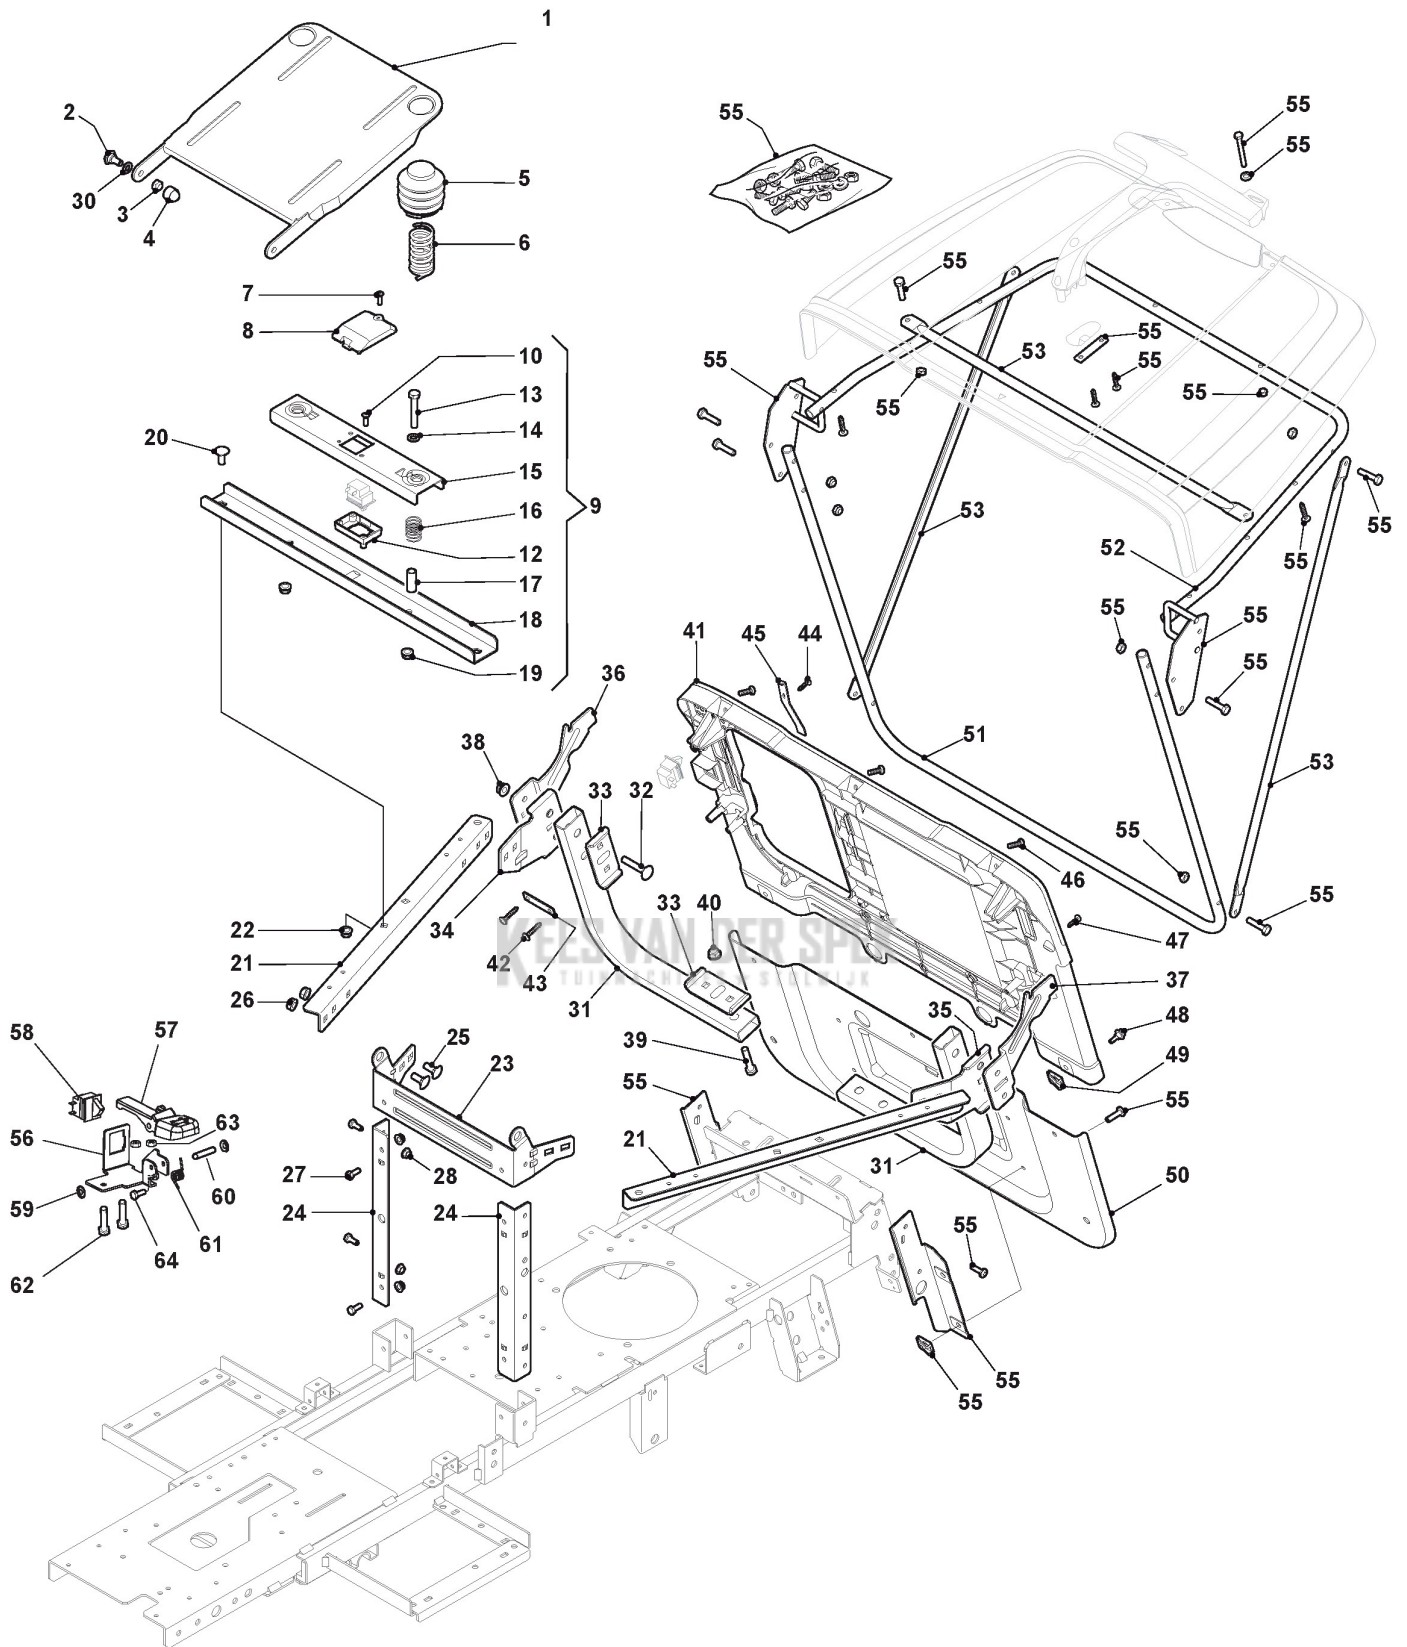

Chassis

Ref.nr.	Qty	Item number	Description	Notes	From	Up to
1	1	382547061/0	Plate			
2	2	122524970/3	Pin			
3	2	112155010/0	Nut			
4	2	118203854/0	Cap			
5	2	327737500/0	Protection Hood			
6	2	127430589/0	Spring			
7	1	112728706/0	Screw			
8	1	327110508/0	Switch Cover			
9	1	384394751/1	Micro			
10	2	112728686/0	Screw			
12	1	325785379/1	Support			
13	2	112691400/0	Screw			
14	2	112521350/0	Washer			
15	1	327543047/0	Plate			
16	2	125430263/0	Spring			
17	2	125160048/0	Spacer			
18	1	327787089/0	Support			
19	2	112293201/0	Nut			
20	2	112818690/0	Screw	To 31-August-2017		
20	2	9897-0820-16	Screw	From 01-September-2017		
21	2	327650131/0	Upper Stiffening			
22	2	112293201/0	Nut			
23	1	327543039/0	Backup Plate			
24	2	327010209/0	Angular			
25	8	112818690/0	Screw	To 31-August-2017		
25	8	9897-0820-16	Screw	From 01-September-2017		
26	8	112293201/0	Nut			
27	8	112791200/1	Screw			
28	8	112154510/0	Nut			
30	2	122675110/0	Washer			
31	2	327869063/0	Pipe			
32	4	112819105/0	Screw			
33	4	327543029/0	Plate			
34	1	327772171/0	Bracket, Right			
35	1	327772225/0	Bracket, Left			
36	1	327772213/0	Bracket, Right			
37	1	327772215/1	Bracket, Left			
38	4	112154210/0	Nut			
39	4	112691115/0	Screw			
40	4	112154210/0	Nut			
41	1	327543027/0	Plate			
42	4	112728300/0	Screw			
43	2	322545142/0	Plate			
44	1	112728300/0	Screw			
45	1	127430600/0	Spring			
46	3	112727801/0	Screw			
47	2	112728300/0	Screw			
48	2	125943010/0	Screw