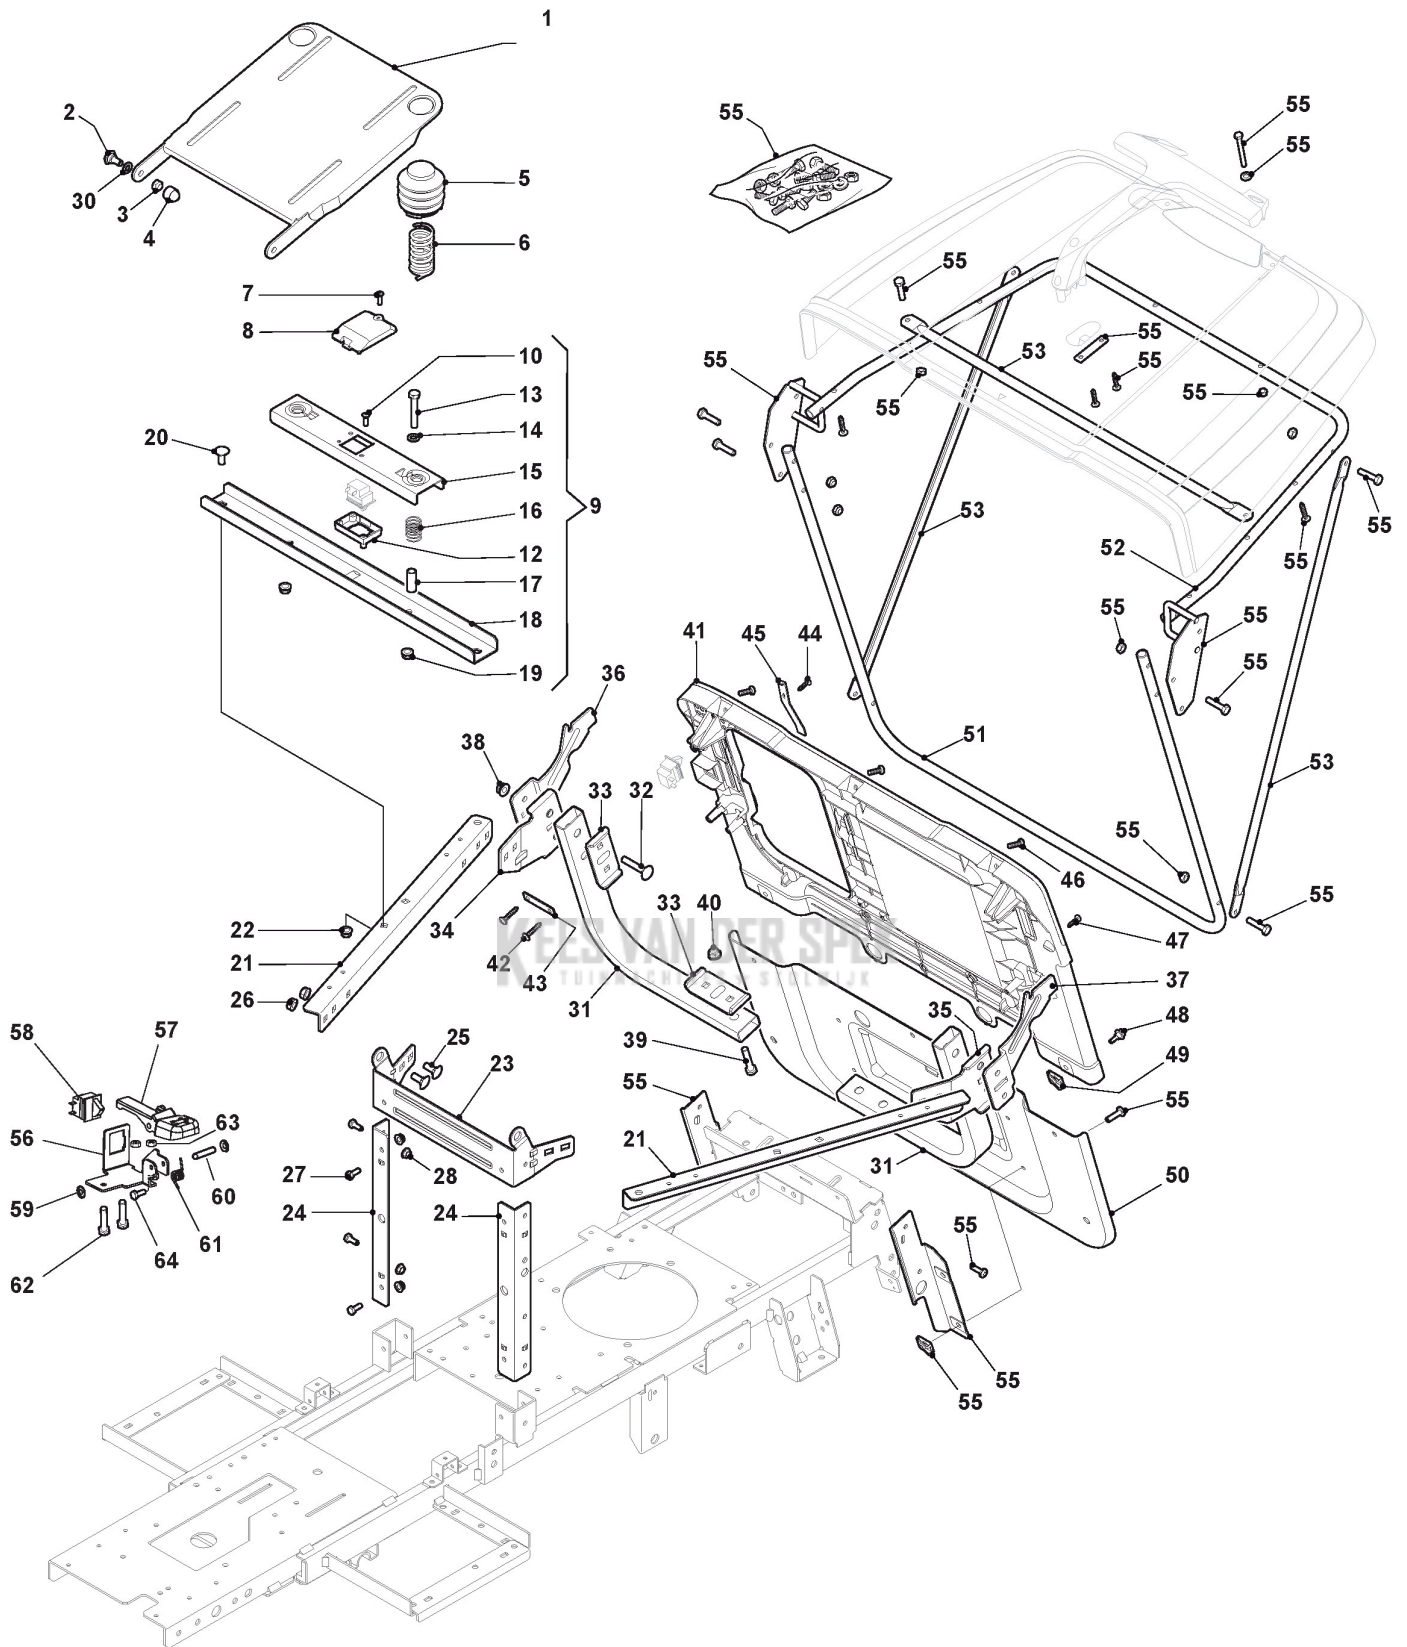

Body

Ref.nr.	Qty	Item number	Description	Notes	From	Up to
1	1	325961220/0	Steering Wheel			
2	1	327110519/0	Steering Column Cover, Grey St			
3	1	327110492/0	Front Cover, Yellow			
4	4	125943010/0	Screw			
5	1	327110518/0	Rear Cover, Grey Stiga			
6	4	112728300/0	Screw			
7	1	327500501/0	Right Footboard			
8	1	327500500/0	Left Footboard			
9	14	112735402/0	Screw			
10	1	327110567/0	Central Cover, Grey			
11	2	112728300/0	Screw			
12	1	327110488/0	Right Wheels Cover, Yellow			
13	1	327110490/0	Left Wheels Cover, Yellow			
14	6	112727801/0	Screw			
15	6	112728300/0	Screw			
16	1	327110517/1	Grey Frame Cover			
17	10	112437507/0	Rapid Fixing Plate			
19	6	125943010/0	Screw			
21	1	327110481/1	Engine Black Cover			
22	1	327110494/0	Cover, Yellow			
24	1	327394004/0	Handle, Black			
25	1	327110484/0	Grass-Catcher Cover, Yellow			
26	1	184106074/0	Box, Fabric			
27	4	112793101/0	Screw			
28	4	112583500/0	Grower			
29	4	112523060/0	Washer			
32	1	325580504/0	Steering Plate Cover			
41	1	125722477/0	Seat			

Chassis

Ref.nr.	Qty	Item number	Description	Notes	From	Up to
49	2	112437507/0	Rapid Fixing Plate			
50	1	327543025/0	Plate			
51	1	384801145/0	Grasscatcher Frame			
52	1	384801147/0	Grasscatcher Upper Frame			
53	3	327650133/0	Upper Stiffening			
55	1	384180218/1	Outfit, Screws			
56	1	327772241/0	Clamp			
57	1	327500065/0	Pedal			
58	1	119410614/0	Microswitch			
59	1	112604896/0	Crown Fastener			
60	1	122517866/0	Pin			
61	1	122450457/0	Safety Spring			
62	2	112791400/0	Screw			
63	2	112292102/0	Nut			
64	1	112728440/0	Screw			