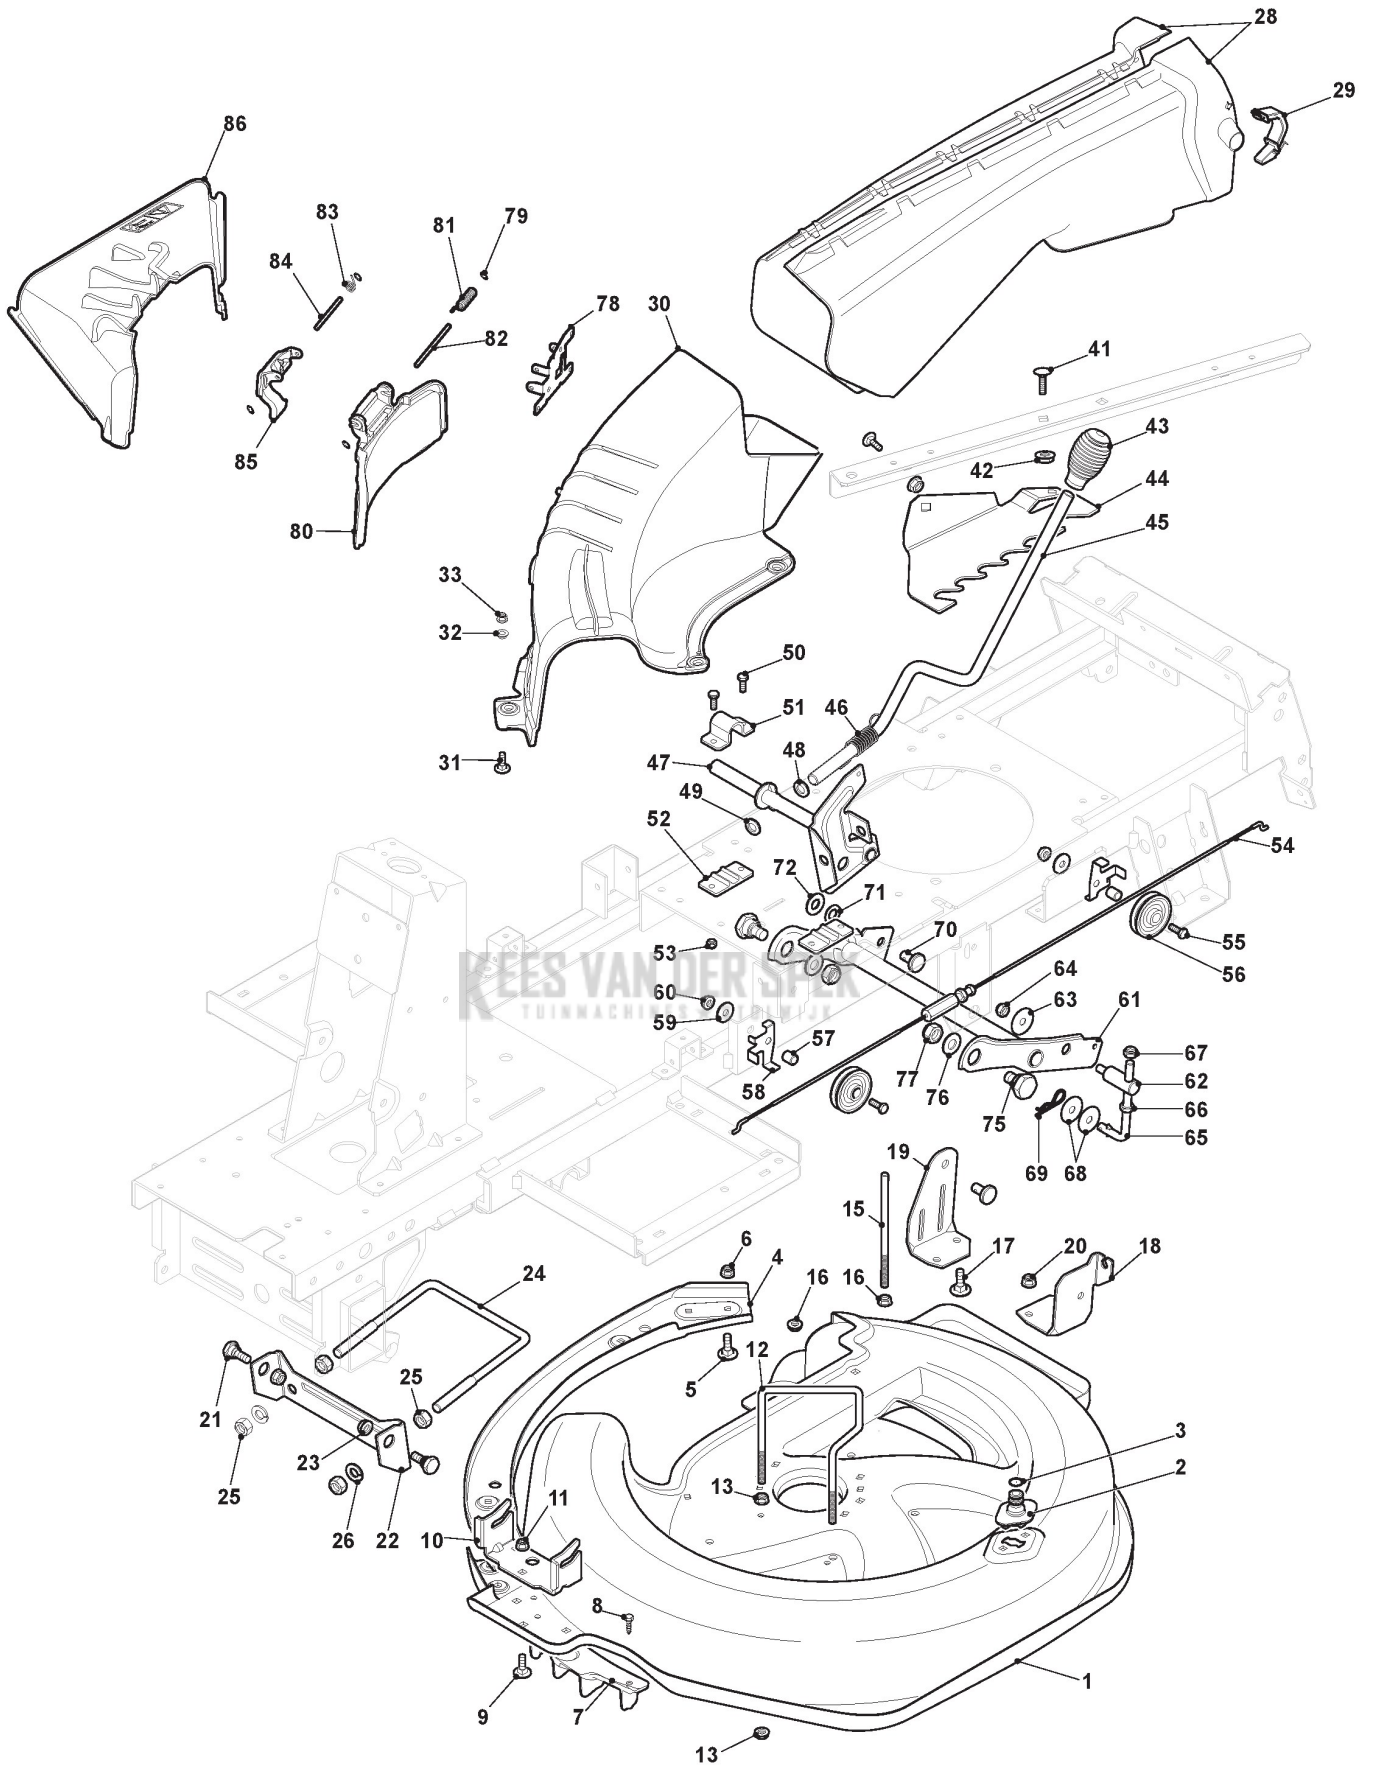

Cutting Plate

Cutting Plate

Ref.nr.	Qty	Item number	Description	Notes	From	Up to
1	1	384564114/0	Cutting Plate, Black			
2	1	325033086/0	Water Hose Connection			
3	1	119035000/0	Or Ring			
4	1	384650107/0	Stiffening			
5	4	112815200/0	Screw			
6	4	112292102/0	Nut			
7	1	327488001/0	Front Combi			
8	3	112735402/0	Screw			
9	3	112818690/0	Screw	To 31-August-2017		
9	3	9897-0820-16	Screw	From 01-September-2017		
10	1	327772175/0	Front Bracket			
11	3	112154210/0	Nut			
12	1	127294008/0	Belt Guide			
13	4	112292102/0	Nut			
15	1	127580077/0	Belt Guide			
16	2	112293201/0	Nut			
17	4	112818690/0	Screw	To 31-August-2017		
17	4	9897-0820-16	Screw	From 01-September-2017		
18	1	327772179/0	Bracket, Left			
19	1	327772177/0	Bracket, Right			
20	4	112154210/0	Nut			
21	2	127510121/0	Plate			
22	1	327543043/0	Plate			
23	2	112154210/0	Nut			
24	1	127840056/0	Front Tie Rod			
25	4	112293200/0	Nut			
26	2	112585100/0	Washer			
28	1	384108054/0	Conveyor			
29	2	325774499/0	Clamp			
30	1	327107504/0	Conveyor			
31	4	112815200/0	Screw			
32	4	325160039/0	Spacer			
33	4	112292102/0	Nut			
41	2	112818690/0	Screw	To 31-August-2017		
41	2	9897-0820-16	Screw	From 01-September-2017		
42	2	112293200/0	Nut			
43	1	125394510/0	Knob			
44	1	327734063/0	Sector, Height Adjustment			
45	1	327315135/0	Cutting Deck Lifting Lever			
46	1	127430595/0	Spring			
47	1	384001035/1	Fulcrum Axle			
48	1	112521370/0	Washer			
49	1	122020050/0	Ring			
50	4	112791400/0	Screw			
51	2	325547231/0	Plate			
52	2	325785350/0	Support			
53	4	112154510/0	Nut			
54	1	384004605/0	Lifting Wire	To 31 December 2017