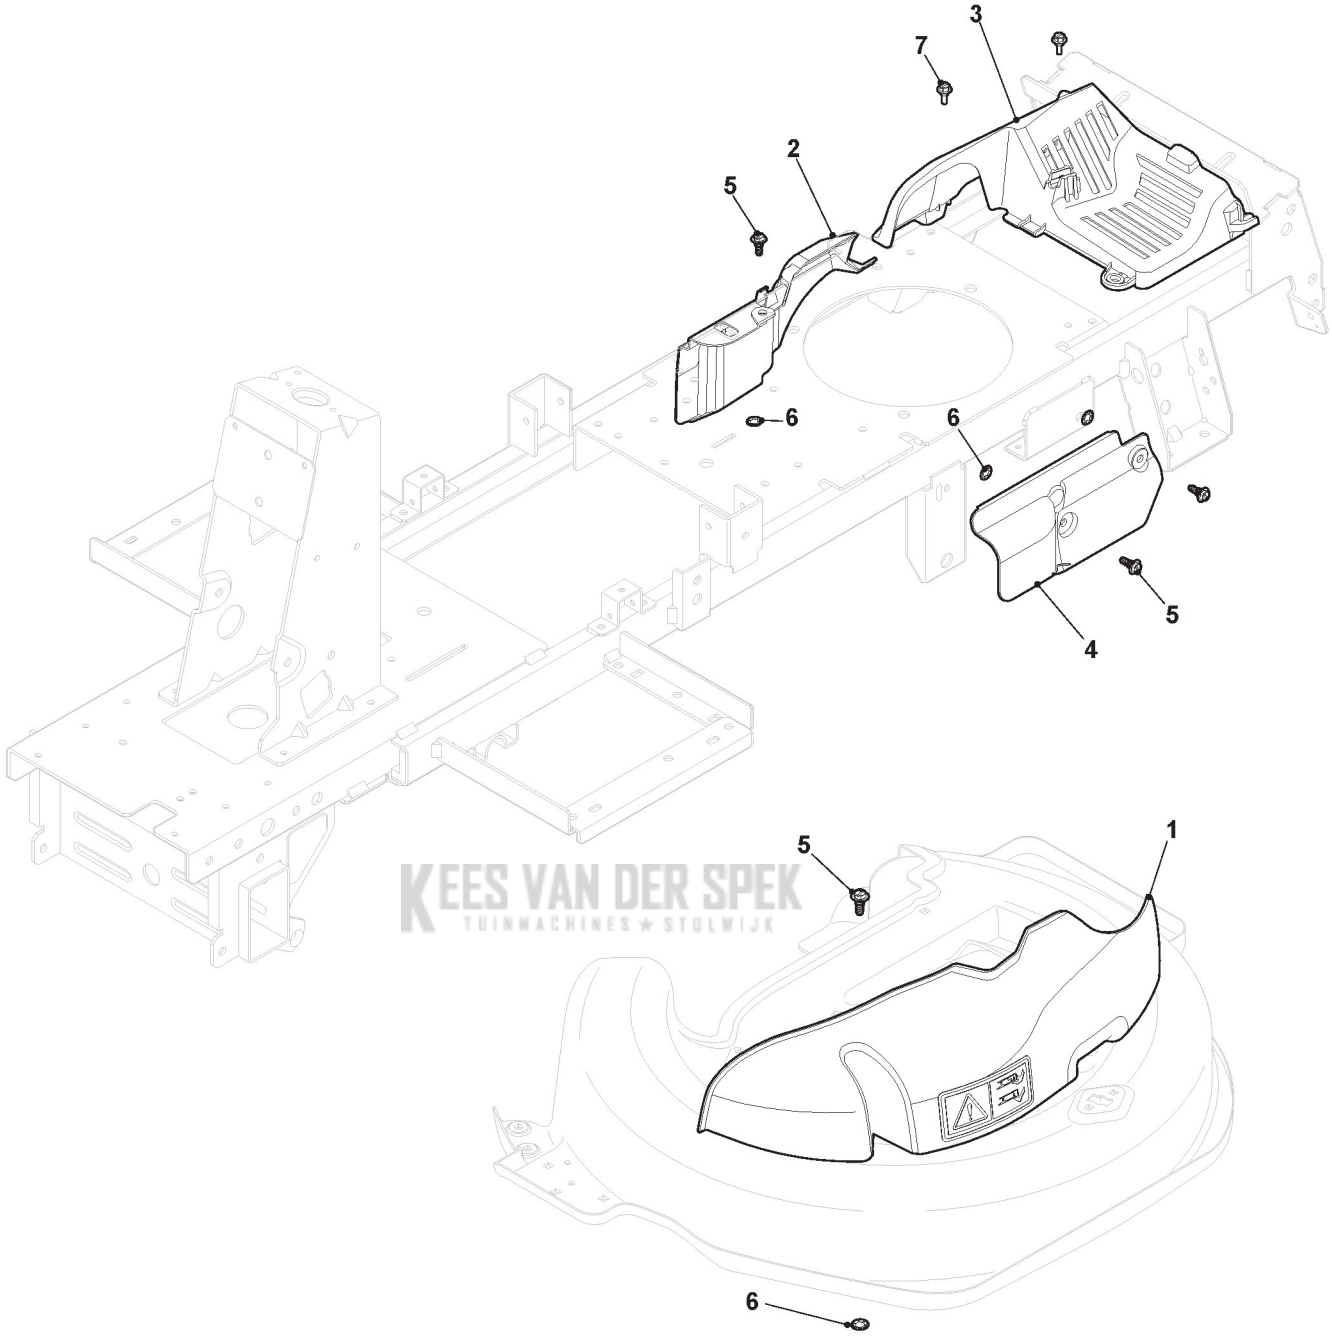

Guards

Ref.nr.	Qty	Item number	Description	Notes	From	Up to
1	1	327060111/0	Protection Carter	To 31-August-2013		
1	1	327060111/1	Protection Carter	From 01-September-2013		
2	1	327060109/0	Right Belt Protection Carter			
3	1	327060108/0	Transmission Plate Protection	To 31-August-2013		
3	1	327060108/1	Transmission Plate Protection	From 01-September-2013		
4	1	327060110/0	Left Belt Protection			
5	5	125943011/0	Screw	To 31-August-2016		
5	5	125943014/0	Screw	From 01-September-2016		
6	4	112604899/0	Crown Fastener			
7	2	125943010/0	Screw			

KEES VAN DER SPEK
TUINMACHINES & STOLWIJK