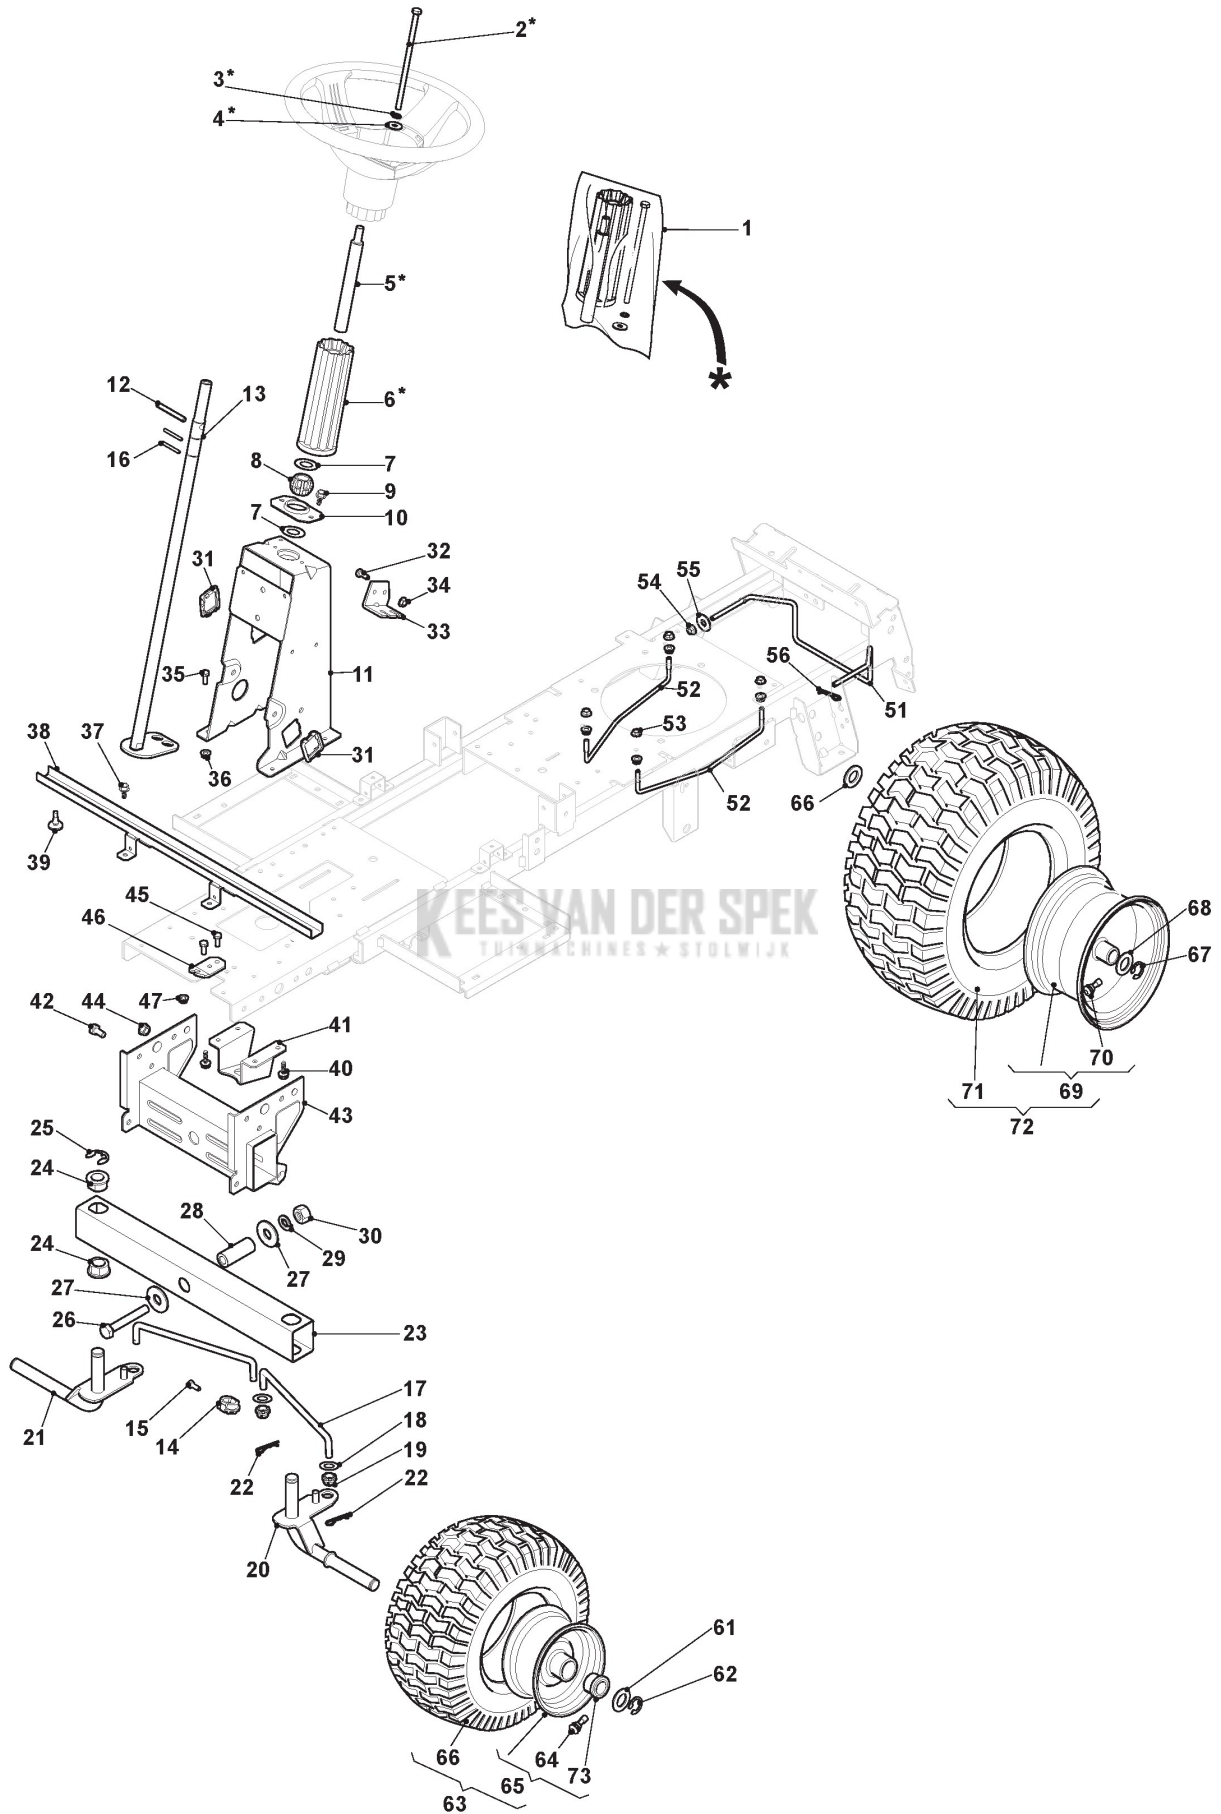

Steering

Ref.nr.	Qty	Item number	Description	Notes	From	Up to
1	1	384180219/0	Outfit, Screws			
2	1	127840055/0	Tie Rod			
3	1	112540260/0	Washer			
4	1	112523070/0	Washer			
5	1	127160060/0	Extension column			
6	1	325785419/0	Steering Wheel Support			
7	2	125670023/0	Washer			
8	1	122746617/0	Joint			
9	2	112735121/0	Screw			
10	1	327787091/0	Joint Support			
11	1	384773575/0	Front Bracket Support			
12	1	112620300/0	Spring			
13	1	384520051/0	Steering Column			
14	1	327045073/0	Bushing	To 31-August-2013		
14	1	327045074/0	Bush	From 01-September-2013		
15	2	125943004/0	Screw			
16	2	112620210/0	Elastic Pin			
17	2	127034091/0	Rod			
18	4	112521350/0	Washer			
19	4	327045072/0	Bushing			
20	1	384230411/0	Left Stub Axle	for wheels 11"-13"/13"-15"		
21	1	384230409/0	Right Stub Axle	for wheels 11"-13"/13"-15"		
22	4	124487995/0	Cotter Pin			
23	1	327869061/0	Tube			
24	4	127047019/0	Bushing			
25	2	112000970/0	Ring (Benzing)			
26	1	112794950/0	Screw			
27	2	112523080/0	Washer			
28	1	127160062/0	Spacer			
29	1	112585100/0	Washer			
30	1	112295200/0	Nut			
31	2	327580500/0	Plate			
32	2	112791200/1	Screw			
33	1	327772199/0	Front Bracket			
34	2	112292102/0	Nut			
35	4	112791200/1	Screw			
36	4	112292102/0	Nut			
37	4	112735122/0	Screw	To 31-August-2014		
37	4	112735122/1	Screw	From 01-September-2014		
38	1	384783061/0	Footboard Support			
39	1	127275000/0	Grommet			
40	4	112735122/0	Screw	To 31-August-2014		
40	4	112735122/1	Screw	From 01-September-2014		
41	1	327772165/0	Bracket	To 31-August-2013		
41	1	327772165/1	Bracket	From 01-September-2013		
42	4	112792611/0	Screw			
43	1	384783059/0	Forecarriage Support			
44	4	112293201/0	Nut