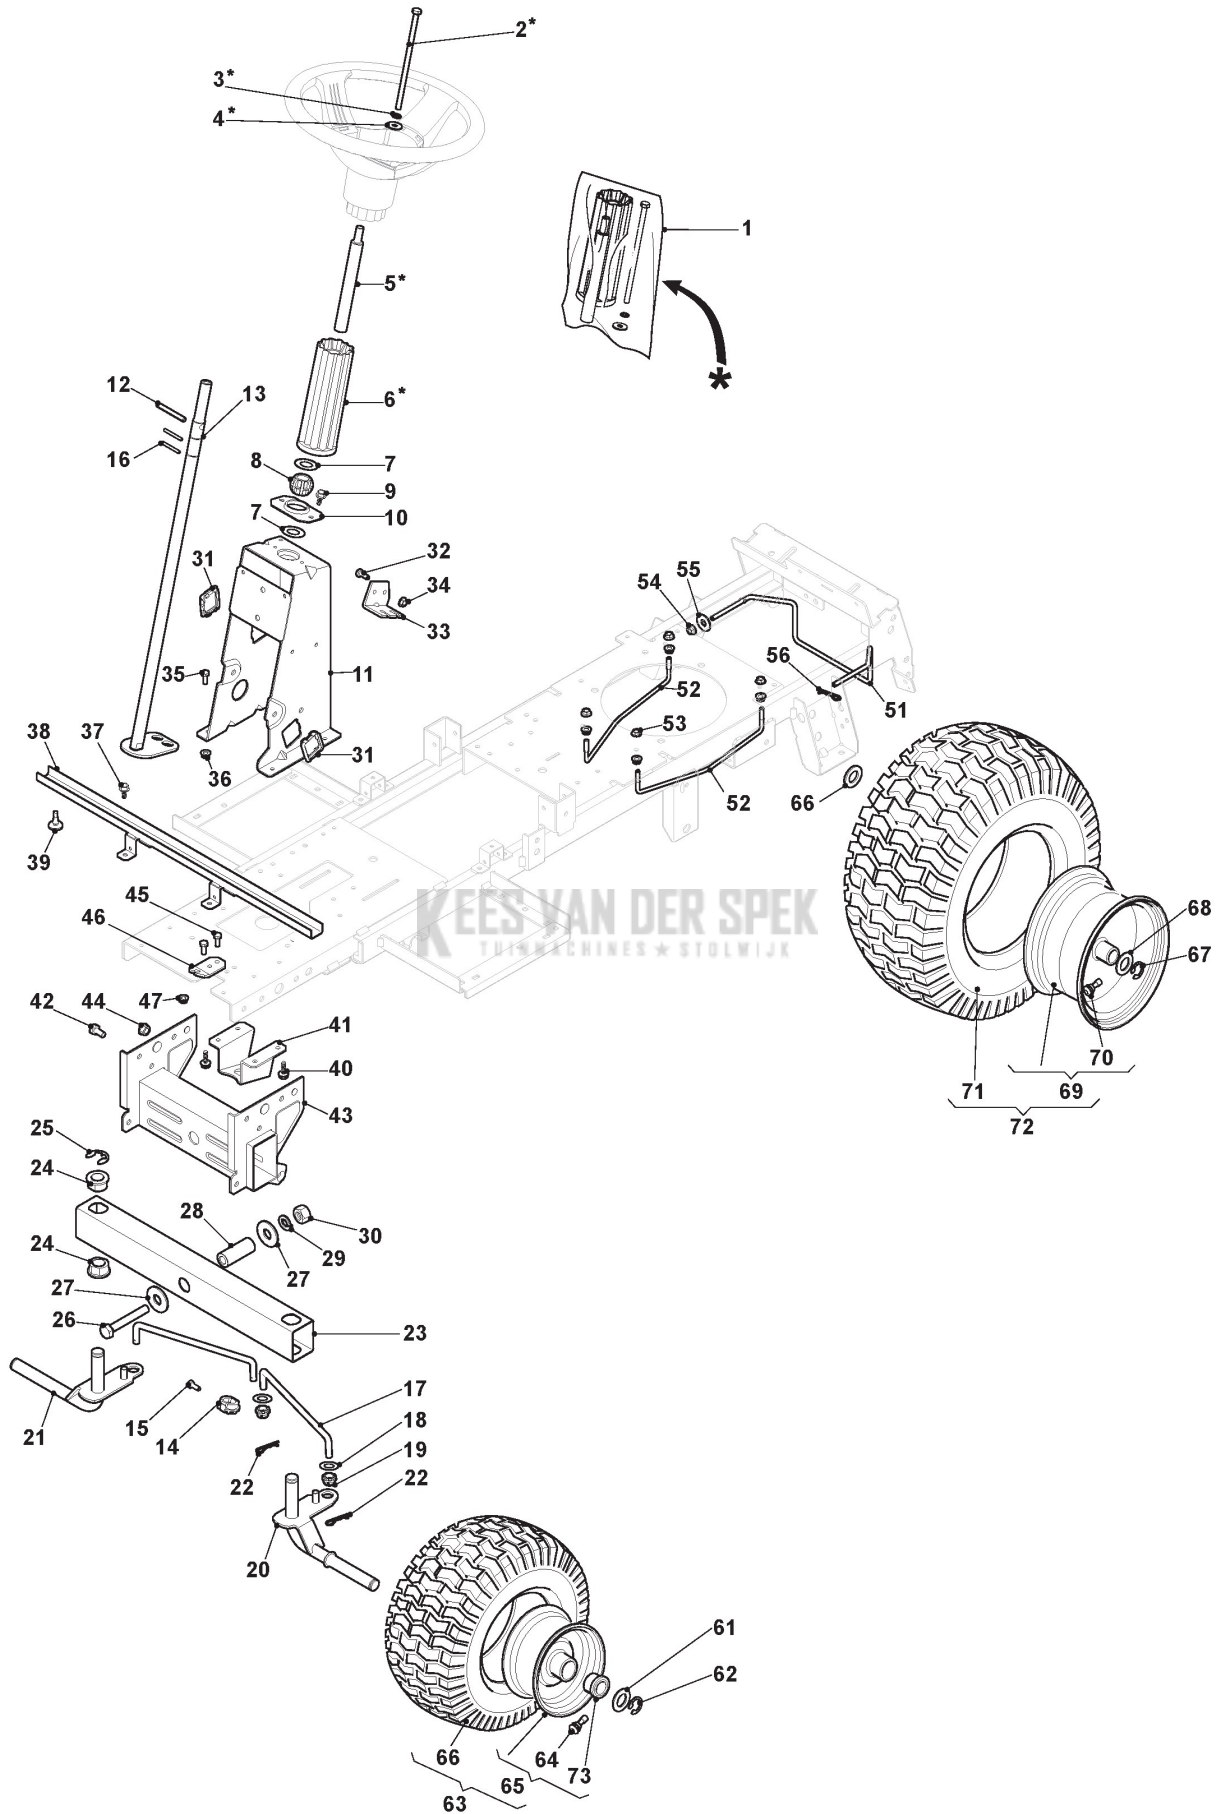

Steering

Ref.nr.	Qty	Item number	Description	Notes	From	Up to
45	2	112791200/1	Screw			
46	1	327772209/0	Bracket			
47	2	112292102/0	Nut			
51	1	127294009/0	Belt Guide			
52	2	127294010/0	Belt Guide	To 31-August-2013		
52	2	127294010/1	Belt Guide	From 01-September-2013		
53	8	112292102/0	Nut			
54	1	112154510/0	Nut			
55	1	112521330/0	Washer			
56	1	124487997/0	Cotter Pin			
61	2	112521390/0	Washer			
62	2	112000970/0	Ring (Benzing)			
63	2	384680074/0	Front Wheel	13"		
64	2	125950000/0	Valve			
65	2	184044015/0	Front Wheel Rimm	13"		
66	2	125590018/0	Tyre	13"		
67	2	112001010/0	Benzing Ring			
68	4	125670005/2	Washer			
69	2	184044013/0	Rimm			
70	2	125950000/0	Valve			
71	2	127590068/0	Tyre	15"		
72	2	384680076/0	Rear Wheel	15"		
73	4	127122250/0	Bearing			

KES VAN DER SPEK
TUINMACHINES & STOLWIJK