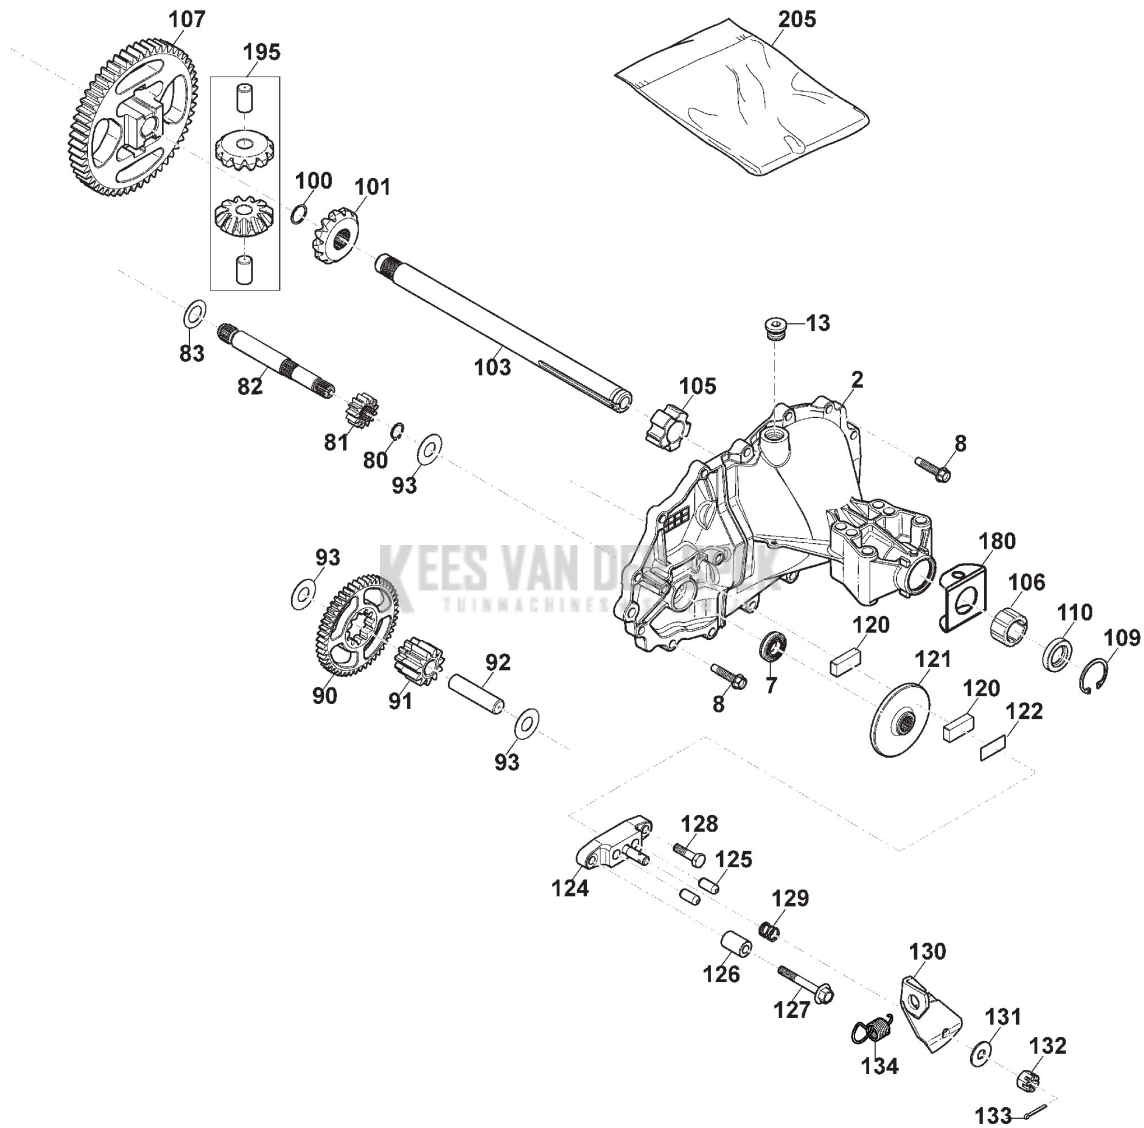

Transmission Unit, Hydro-Gear T2-AJBF-2X3C-16X1

Ref.nr.	Qty	Item number	Description	Notes	From	Up to
2	1	118870121/0	Side Housing			
7	1	118870111/0	Seal			
8	14	1139-2042-01	Screw			
13	1	1139-2010-01	Plug			
80	1	118870070/0	Retaining ring			
81	1	118870094/0	Gear			
82	1	118870095/0	Shaft			
83	1	118870096/0	Washer			
90	1	118870097/0	Gear			
91	1	118870098/0	Gear			
92	1	118870099/0	Pin			
93	3	1139-2016-01	Washer			
103	1	118870116/0	Shaft			
107	1	118870100/0	Gear			
120	2	118870066/0	Brake Pad			
121	1	118870101/0	Brake			
122	1	118870067/0	Brake Pad Support			
124	1	118870119/0	Brake Caliper			
125	2	118870069/0	Pin			
126	1	118870062/0	Spacer			
127	1	118870077/0	Screw			
128	1	118870071/0	Bolt			
129	1	118870076/0	Spring			
130	1	118870088/0	Brake Lever			
131	1	1139-2011-01	Flat washer			
132	1	118870068/0	Nut			
133	1	118870065/0	Pin			
134	1	118870078/0	Spring			
195	1	118870126/0	Kit-Gears and Pins			
205	1	118870124/0	Kit-Seal