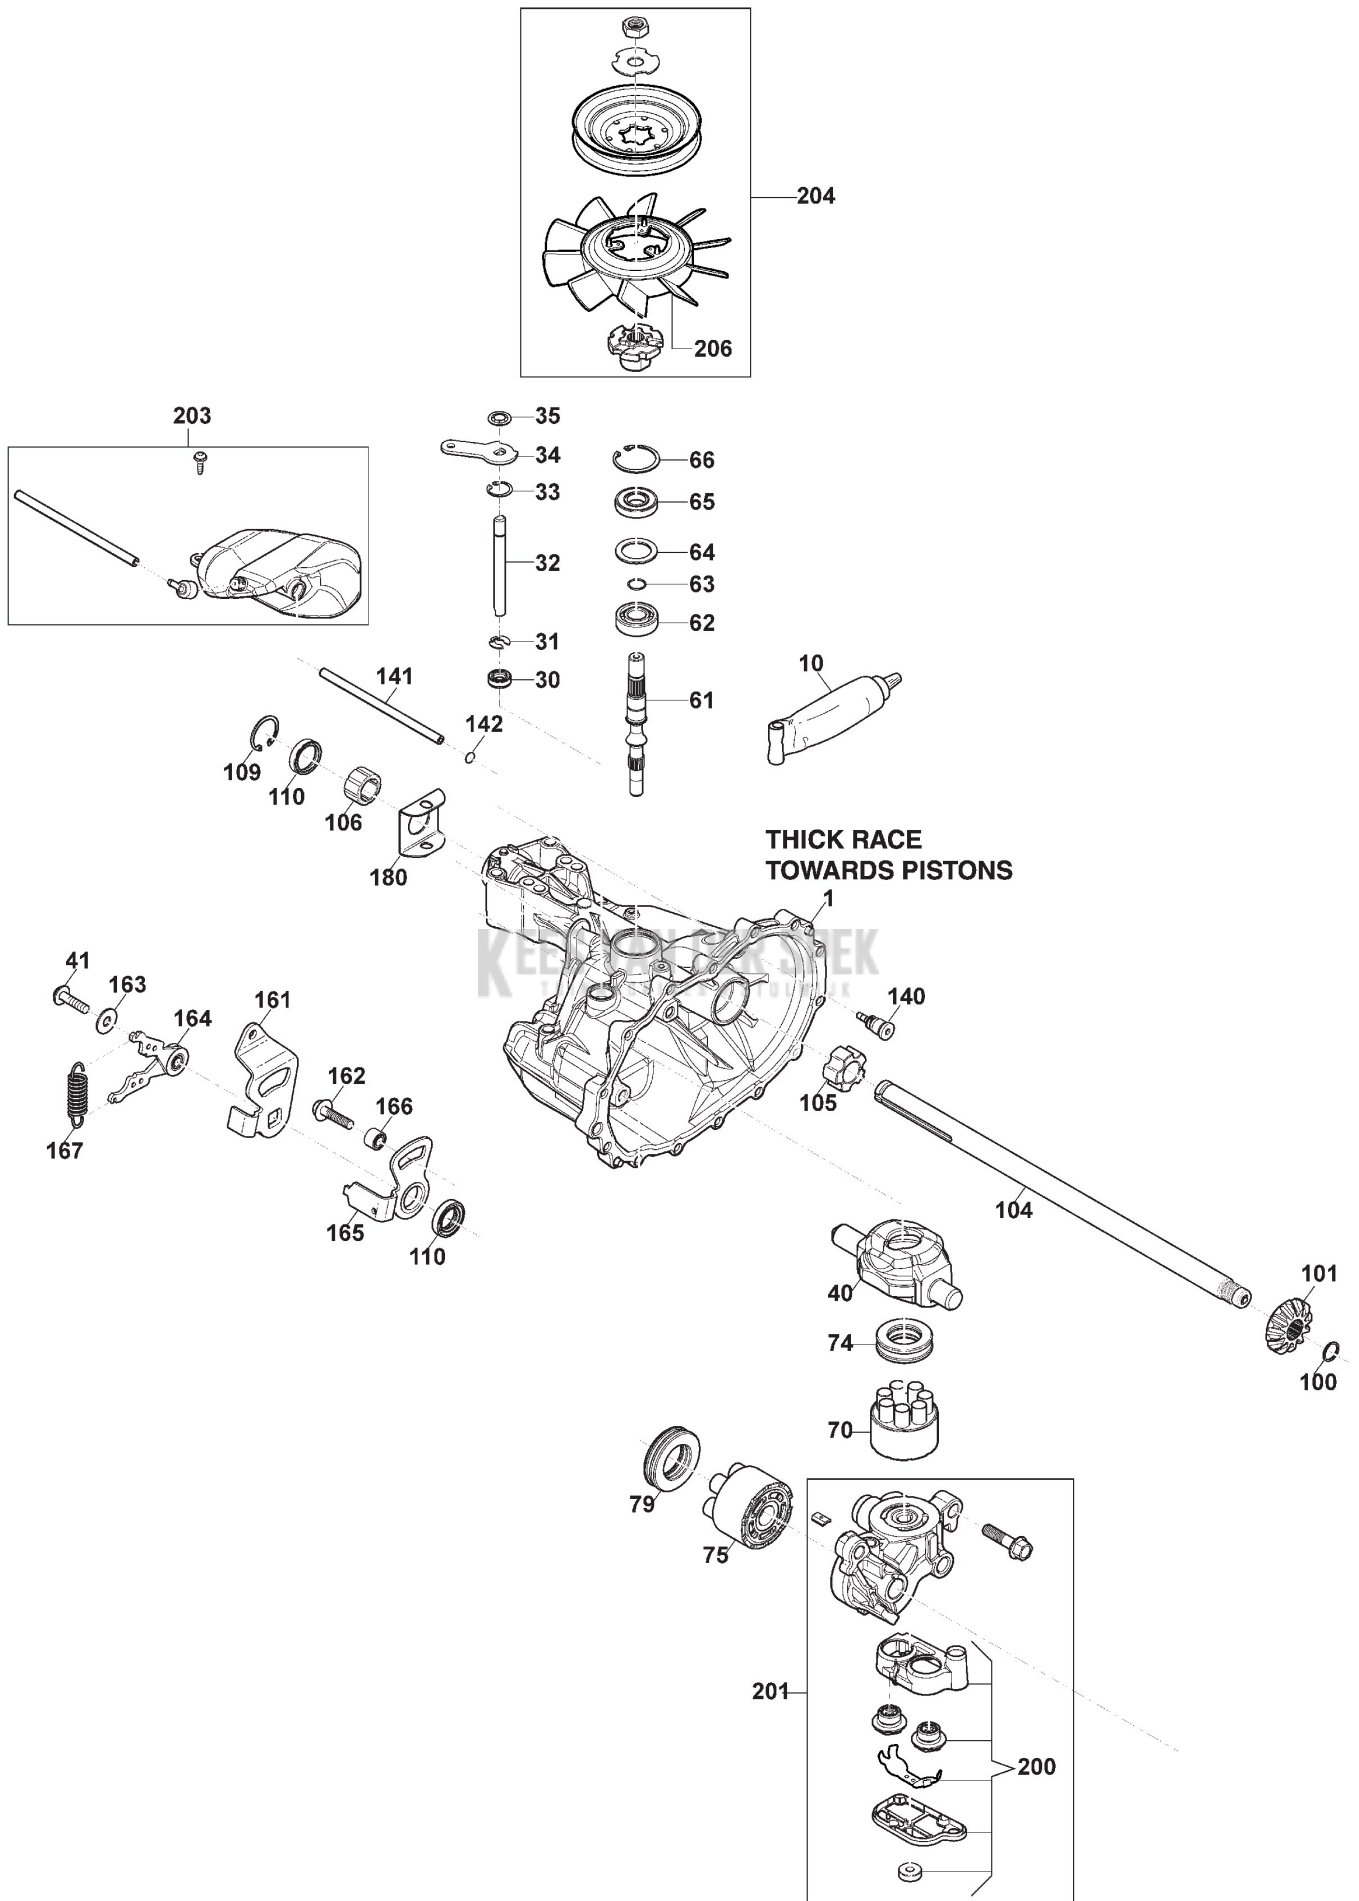

Transmission Unit, Hydro-Gear T2-AJBF-2X3C-16X1

Ref.nr.	Qty	Item number	Description	Notes	From	Up to
1	1	118870120/0	Main Housing			
10	1	1139-2022-01	Sealant			
30	1	118870079/0	Seal			
31	1	118870081/0	Retaining ring			
32	1	1139-2203-01	Rod			
33	1	118870080/0	Retaining ring			
34	1	118870091/0	Arm			
35	1	118870082/0	Retaining ring			
40	1	118870090/0	Swashplate			
41	1	118870083/0	Screw			
61	1	118870092/0	Shaft			
62	1	1139-2001-01	Ball Bearing			
63	1	1139-2003-01	Wire Retaining Ring			
64	1	1139-2004-01	Spacer			
65	1	1139-2000-01	Lip Seal			
66	1	1139-2002-01	Retaining Ring			
70	1	118870125/0	Pump Block Assy			
74	1	118870093/0	Bearing			
75	1	1139-2063-01	Cylinder Block			
79	1	1139-2021-01	Thrust Bearing			
100	2	118870072/0	Retaining ring			
101	2	118870063/0	Gear			
104	1	118870115/0	Shaft			
105	2	118870086/0	Bushing			
106	2	118870085/0	Bushing			
109	2	118870084/0	Retaining ring			
110	3	1139-2204-01	Shaft			
140	1	1139-2038-01	Fitting			
141	1	118870102/0	Tube			
142	1	1139-2075-01	O-Ring			
161	1	118870103/0	Arm			
162	1	1139-2026-01	Bolt			
163	1	1139-2011-01	Flat washer			
164	1	118870107/0	Arm Assy			
165	1	118870108/0	Arm			
166	1	118870104/0	Bushing			
167	1	118870089/0	Spring			
180	2	118870112/0	Plate			
200	1	118870123/0	Kit-Filter			
201	1	118870127/0	Center Section Kit			
203	1	118870122/0	Kit-Expansion Tank			
204	1	1139-2202-01	Fan Kit			
206	1	118870131/0	Fan