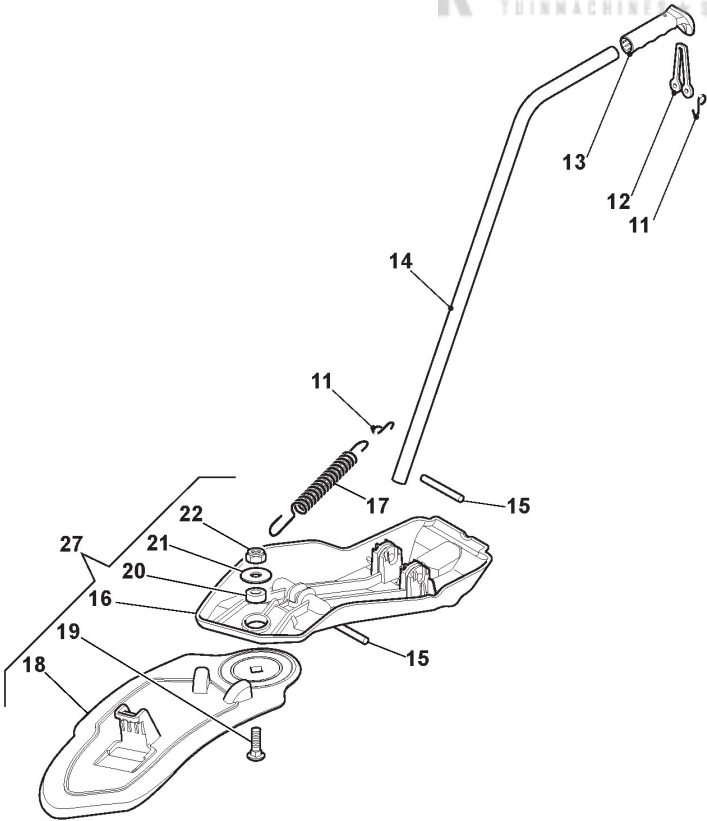

KEES VAN DER SPEK
TUINMACHINE- & STOLWIJK