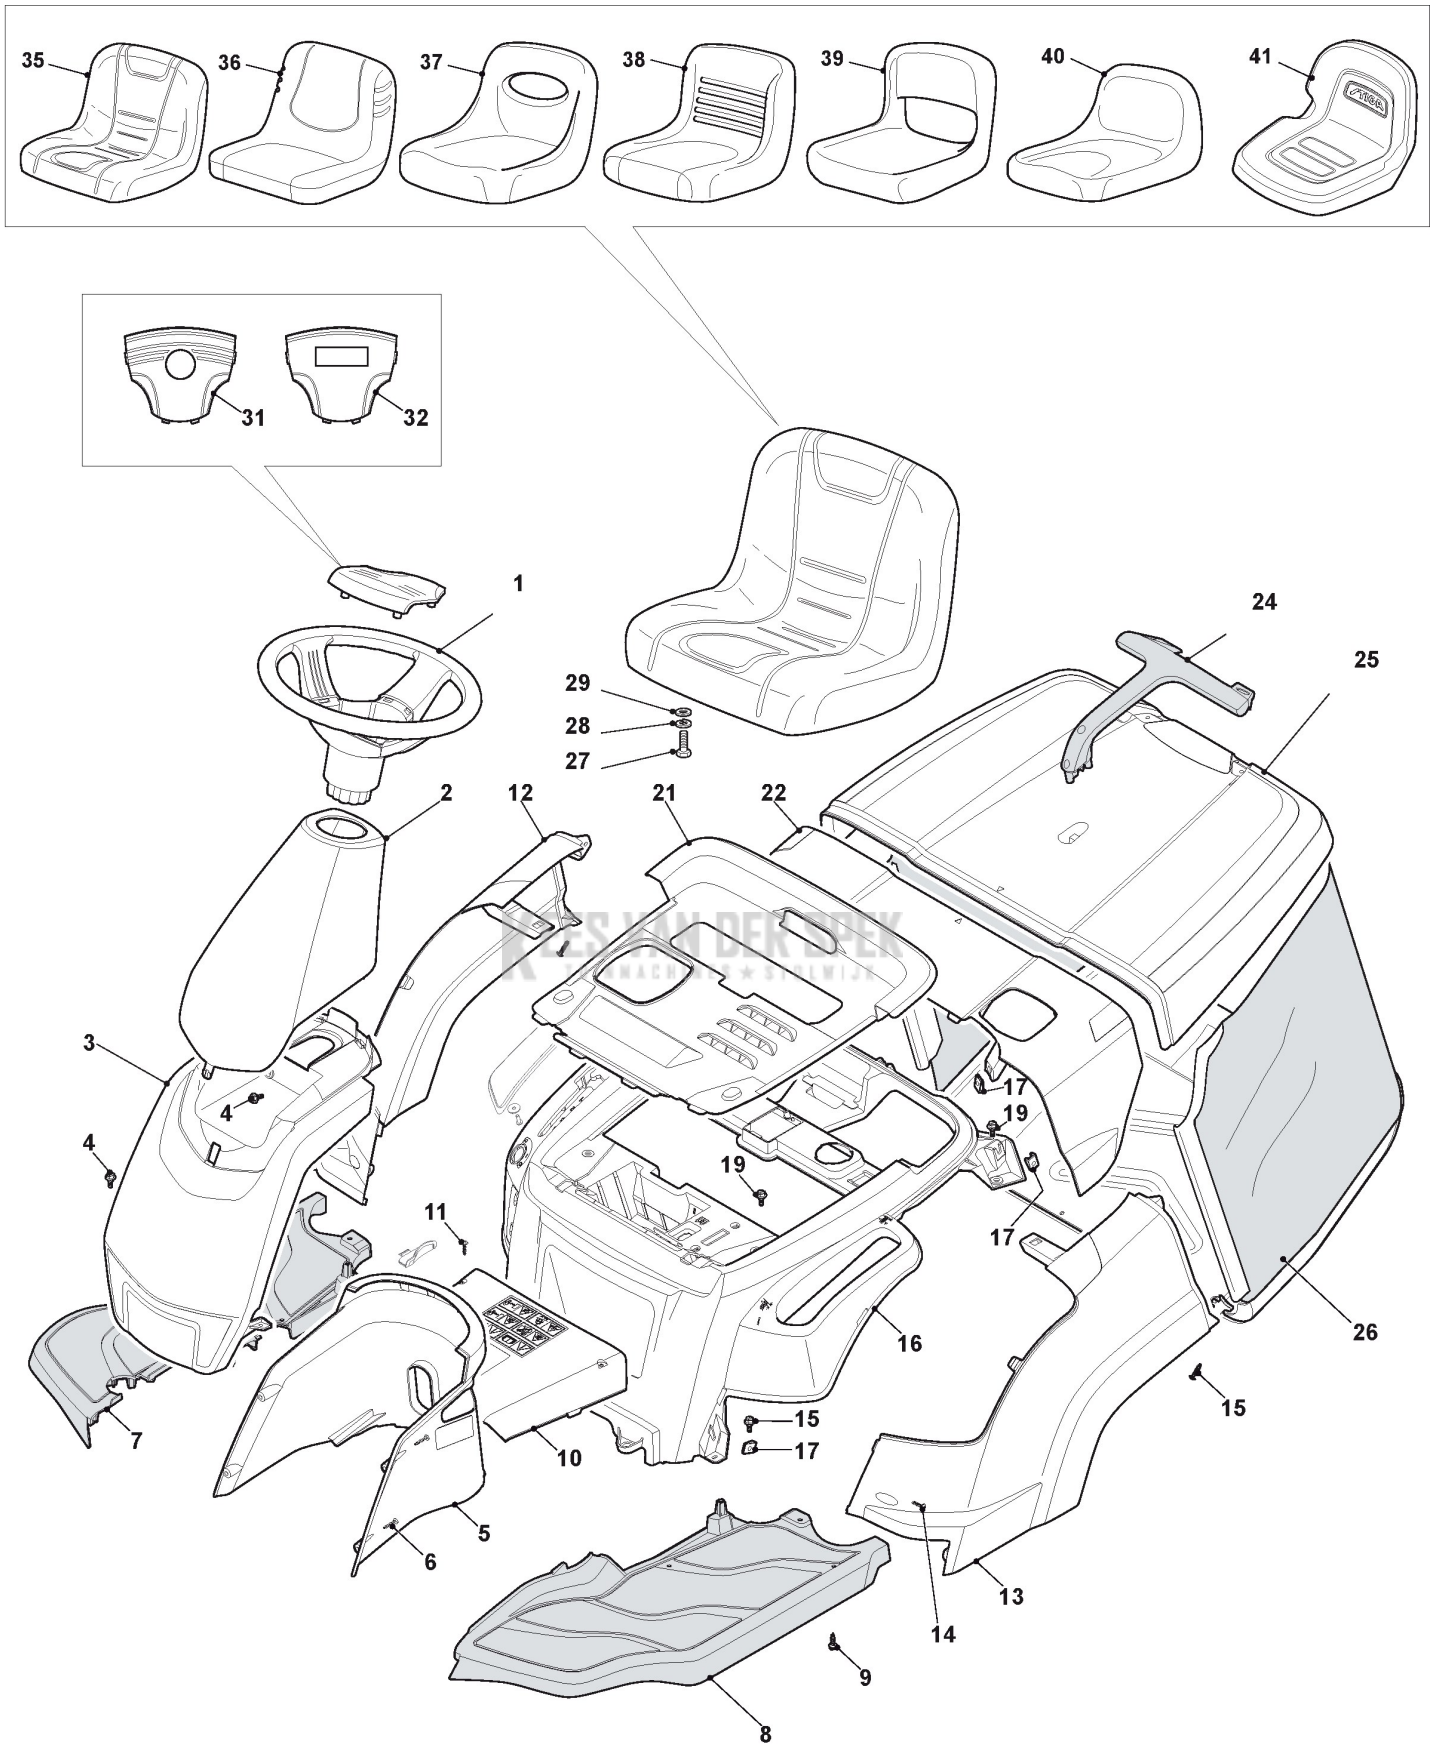

Body

Ref.nr.	Qty	Item number	Description	Notes	From	Up to
1	1	325961220/0	Steering Wheel			
2	1	327110519/0	Steering Column Cover, Grey St			
3	1	327110492/0	Front Cover, Yellow			
4	4	125943010/0	Screw			
5	1	327110518/0	Rear Cover, Grey Stiga			
6	4	112728300/0	Screw			
7	1	327500501/0	Right Footboard			
8	1	327500500/0	Left Footboard			
9	14	112735402/0	Screw			
10	1	327110567/0	Central Cover, Grey			
11	2	112728300/0	Screw			
12	1	327110488/0	Right Wheels Cover, Yellow			
13	1	327110490/0	Left Wheels Cover, Yellow			
14	6	112727801/0	Screw			
15	6	112728300/0	Screw			
16	1	327110517/1	Grey Frame Cover			
17	10	112437507/0	Rapid Fixing Plate			
19	6	125943010/0	Screw			
21	1	327110481/1	Engine Black Cover			
22	1	327110494/0	Cover, Yellow			
24	1	327394004/0	Handle, Black			
25	1	327110484/0	Grass-Catcher Cover, Yellow			
26	1	184106074/0	Box, Fabric			
27	4	112793101/0	Screw			
28	4	112583500/0	Grower			
29	4	112523060/0	Washer			
32	1	325580504/0	Steering Plate Cover			
41	1	125722477/0	Seat			

Kees van der Spek
TUINMACHINES & STOLWIJK