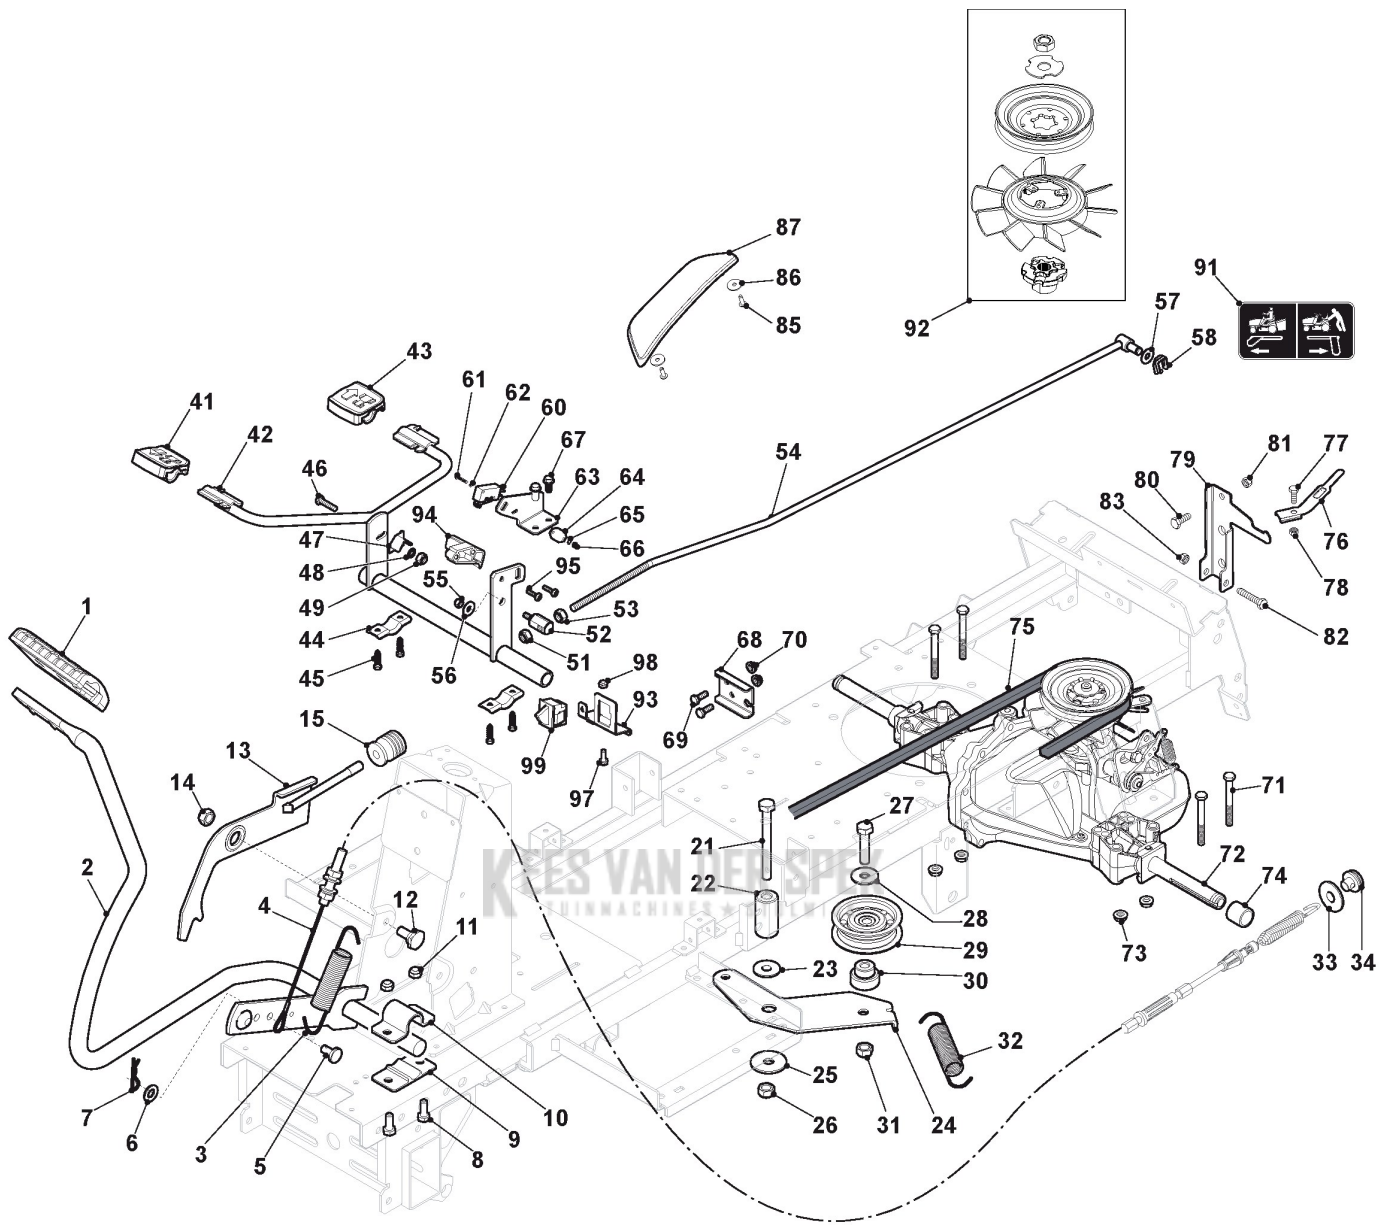

Transmission T2

Ref.nr.	Qty	Item number	Description	Notes	From	Up to
1	1	325110409/0	Clamp Cover			
2	1	384503013/0	Pedal			
3	1	127430594/0	Spring			
4	1	384004604/0	Cable, Thread Engine Brake			
5	1	127510120/0	Pin			
6	1	112521350/0	Washer			
7	1	124487997/0	Cotter Pin			
8	4	112791400/0	Screw			
9	2	325785350/0	Support			
10	2	325547231/0	Plate			
11	4	112154510/0	Nut			
12	1	122524970/3	Pin			
13	1	384002097/0	Brake Control Rod			
14	1	112154210/0	Nut			
15	1	127395050/1	Knob			
21	1	112691900/0	Screw			
22	1	127160065/0	Spacer			
23	1	122041980/0	Bushing			
24	1	327315139/0	Tightener Lever			
25	1	112523070/0	Washer			
26	1	112155000/0	Nut			
27	1	112691115/0	Screw			
28	1	112523060/0	Washer			
29	1	127604015/0	Pulley			
30	1	127160064/0	Spacer			
31	1	112155000/0	Nut			
32	1	127430594/0	Spring			
33	1	112521360/0	Washer			
34	1	127510124/0	Pin			
41	1	325110274/0	Clamp Cover Front			
42	1	384503011/1	Drive Pedal			
43	1	325110331/0	Clamp Cover Rear			
44	2	327546015/2	Plate			
45	4	112731350/0	Screw			
46	1	112791400/0	Screw			
47	1	127063022/0	Plastic Neutral Switch Cam F72 Hy.T.Torq			
48	1	112521330/0	Washer			
49	1	112154510/0	Nut			
51	1	112155000/0	Nut			
52	1	127510103/0	Pin			
53	1	112293200/0	Nut			
54	1	384002095/0	Rod			
55	1	112523040/0	Washer			
56	1	112154510/0	Nut			
57	1	325670011/0	Antifriction Washer			
58	1	112436050/0	Plate			
60	1	119410609/1LC	Micro Switch			
61	2	112735602/0	Screw