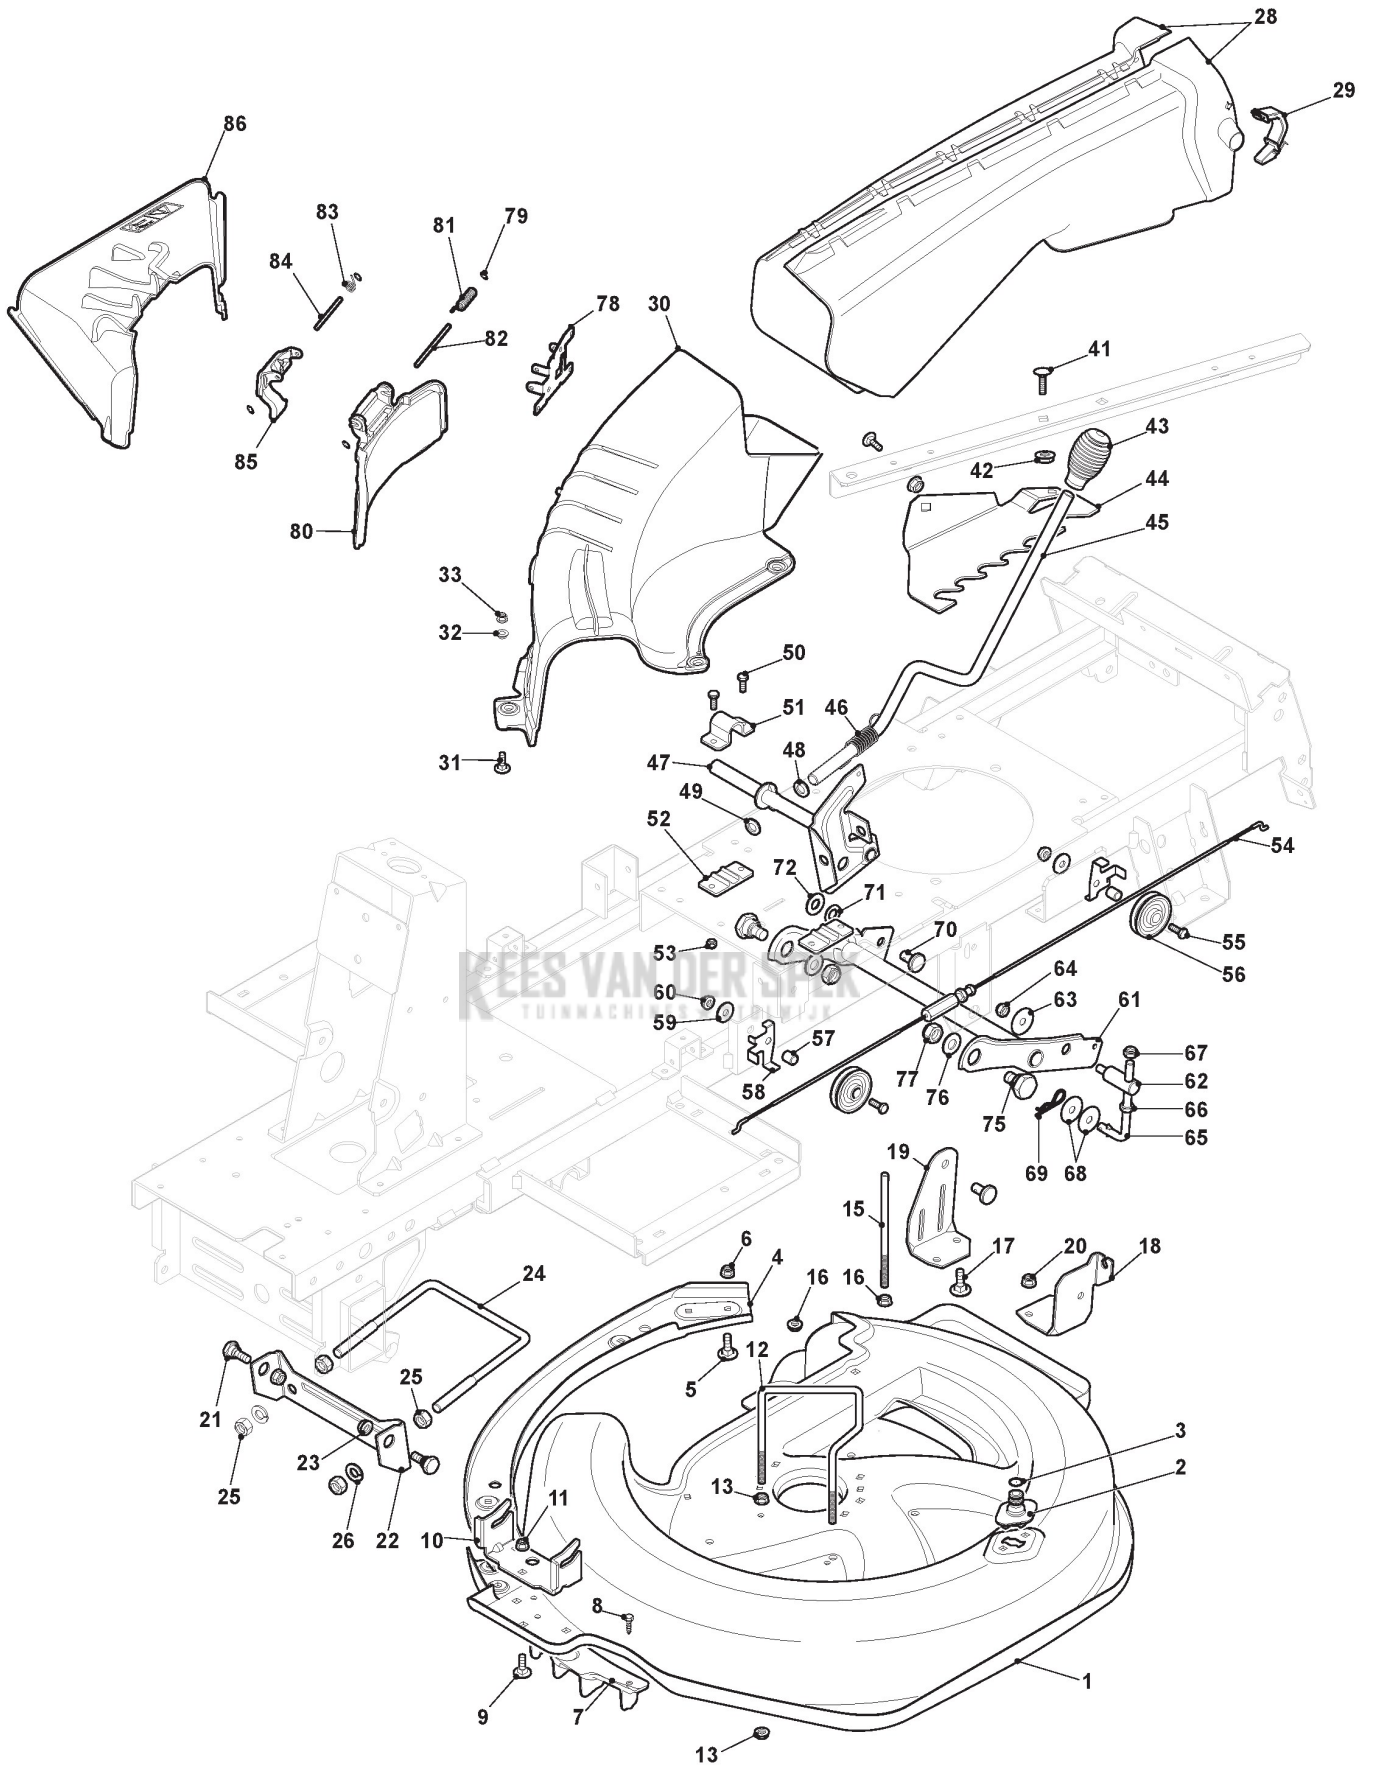

Cutting Plate

Cutting Plate

Ref.nr.	Qty	Item number	Description	Notes	From	Up to
54	1	384004605/1	Lifting Wire	From 1 January 2018		
55	2	112691100/0	Screw			
56	2	125601579/0	Pulley			
57	2	125040636/1	Bushing			
58	2	327543037/0	Guide Shoe			
59	2	112523060/0	Washer			
60	2	112293201/0	Nut			
61	1	384001037/0	Axle			
62	1	127510125/0	Pin			
63	1	322672152/0	Antifriction Washer			
64	2	112155000/0	Nut			
65	1	127840057/0	Tie Rod			
66	4	112295200/0	Nut			
67	2	112155000/0	Nut			
68	2	322672152/0	Antifriction Washer			
69	1	125110803/0	Cotter Pin			
70	1	127510114/0	Pin			
71	1	325670008/1	Washer			
72	1	112521360/0	Washer			
75	2	127510123/0	Pin			
76	2	112521360/0	Washer			
77	2	112156602/0	Nut			
78	1	327772231/0	Stirrup			
79	4	112604896/0	Crown Fastener			
80	1	327486200/0	Ejection Guard			
81	1	122450456/0	Spring	to s.n. 1901319		
81	1	122450456/1	Spring	from s.n. 1901320		
82	1	127510129/0	Pin			
83	1	127430599/0	Spring			
84	1	127510128/0	Pin			
85	1	327745000/0	Safety Device			
86	1	327107506/0	Conveyor			

Kees van der Spek
TUINMACHINES & STOLWIJK