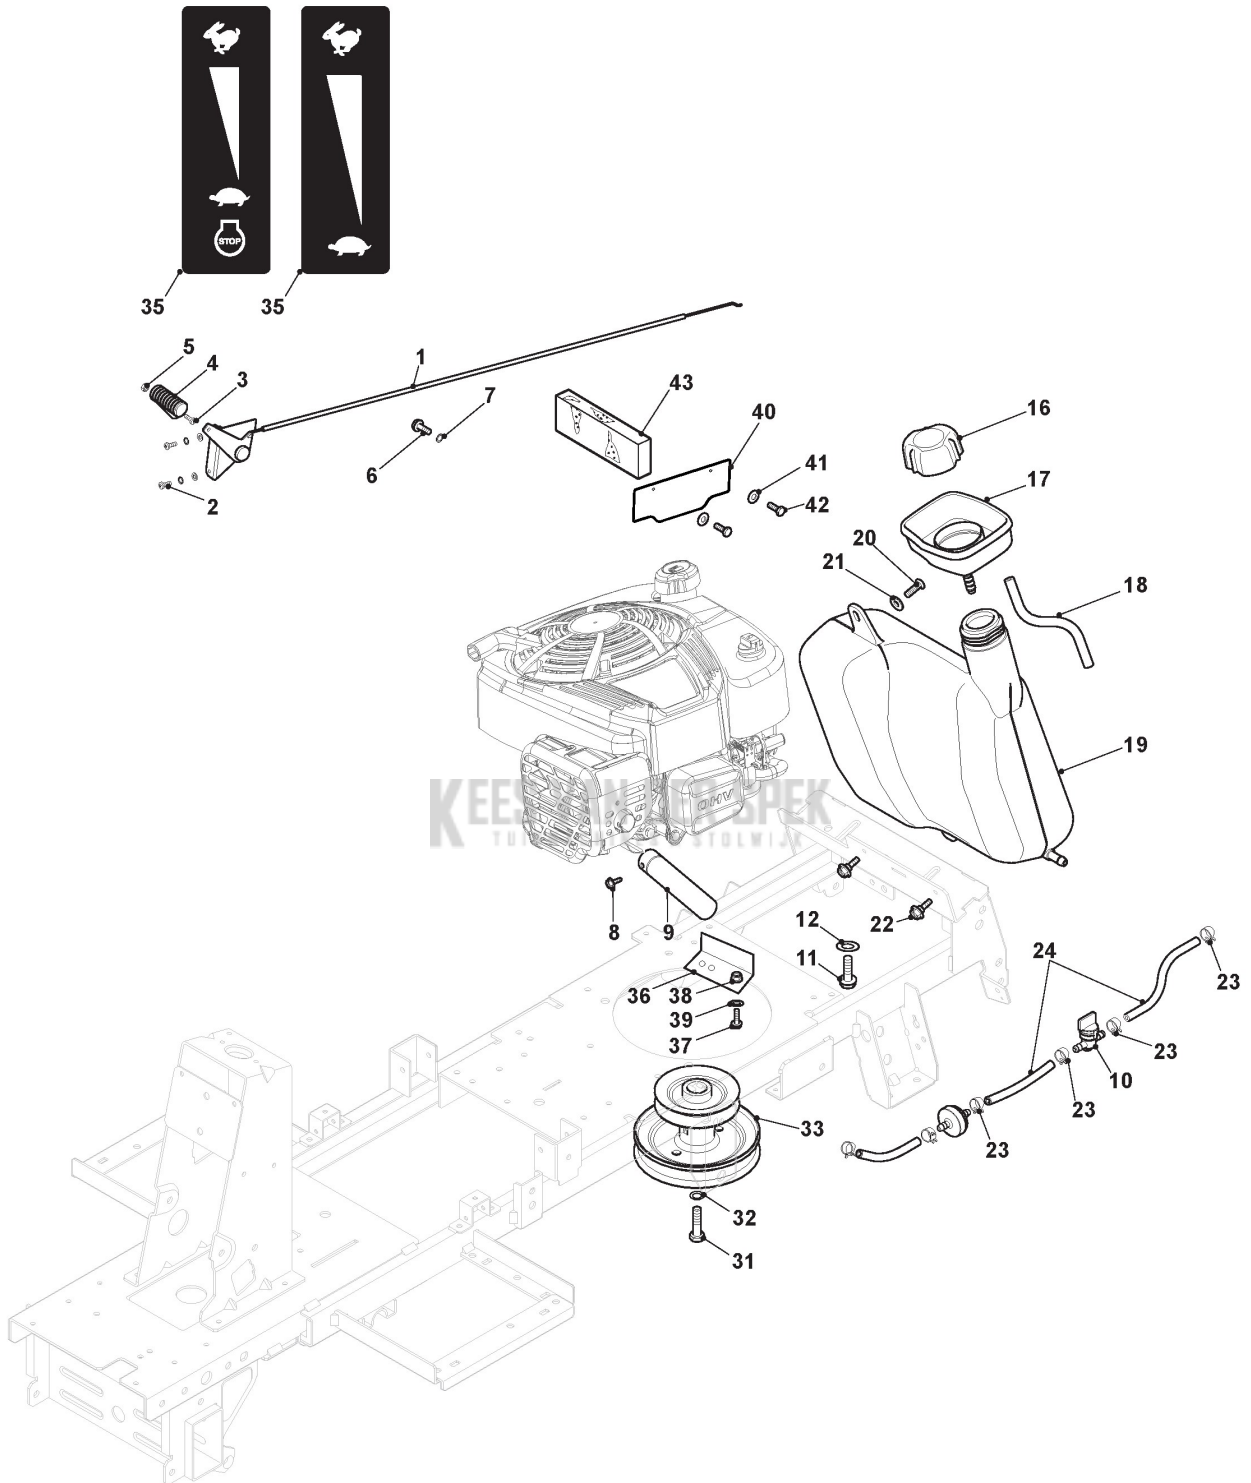

Engine - B&S

Ref.nr.	Qty	Item number	Description	Notes	From	Up to
1	1	184000256/0	Throttle Cable			
2	2	125943012/0	Screw			
3	1	112726388/0	Screw			
4	1	125394501/0	Knob			
5	1	112290800/0	Nut			
6	1	112735599/0	Screw			
7	1	112540040/0	Washer			
8	1	112735110/0	Screw			
9	1	118738252/0	Exhaust Tube			
10	1	118562996/0	Shut out valve			
11	3	112735108/1	Screw			
12	3	112540070/0	Washer			
16	1	127790000/1	Fuel Cap			
17	1	327600180/0	Tank Protection			
18	1	327869054/1	Fuel Discharge Pipe			
19	1	327733008/0	Fuel Tank			
20	1	112727801/0	Screw			
21	1	112523040/0	Washer			
22	2	125943010/0	Screw			
23	4	118375051/1	Fair Led			
24	1	325869035/1	Connecting Tube			
31	1	112736850/0	Screw			
32	1	112543000/0	Washer			
33	1	384601500/0	Pulley	To 31-September-2014		
33	1	384601500/1	Pulley	From 01-September-2014		
35	1	114366874/0	Label	Without Stop indication		
36	1	327772239/0	Bracket			
37	1	112791200/1	Screw			
38	1	112154510/0	Nut	From 01-September-2014		
38	1	112292102/0	Nut	To 31-August-2014		
39	1	122675110/0	Washer			
40	1	327730001/0	Plastic Intake Separator			
41	2	112521460/0	Washer			
42	2	112731580/0	Screw			
43	1	127730000/0	Sponge Intake Separator