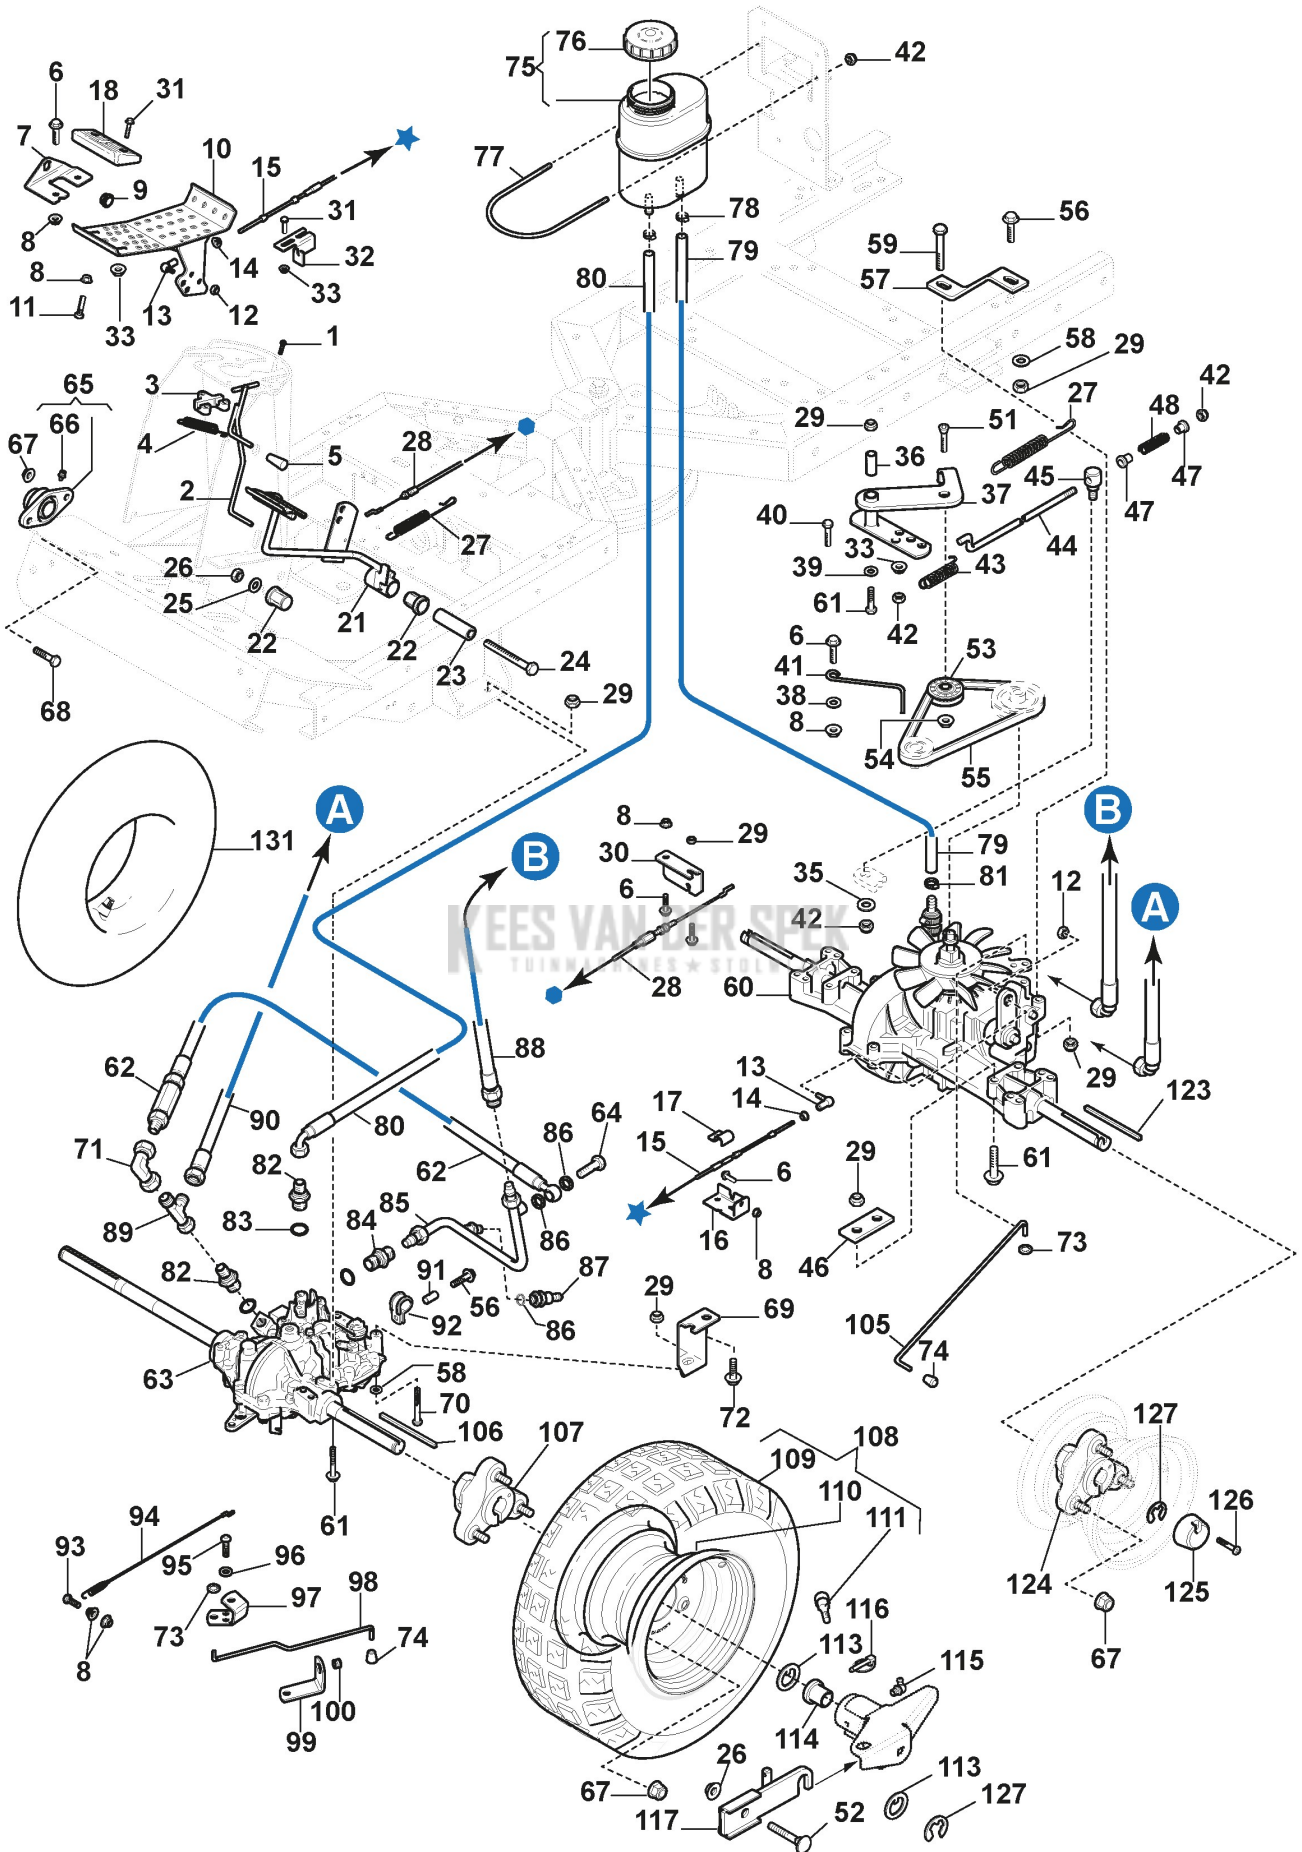

Transmission

Ref.nr.	Qty	Item number	Description	Notes	From	Up to
54	1	112295200/0	Nut			
55	1	1134-9058-01	V-Belt	Contains belt 9585-0091-01		
56	2	9959-0825-16	Screw			
57	1	1134-3913-01	Strut			
58	2	9699-0090-02	Washer			
59	1	112691200/0	Screw			
60	1	1137-0125-01	Transaxle K574F	Kanzaki K574F (4-port)		
61	7	9960-0860-12	Screw			
62	1	387869533/1	Hydraulic Hose			
63	1	118400996/0	Front Motor Unit (KTM 10M)	Kanzaki KTM 10M		
64	1	112320450/0	Nut			
65	1	1134-5703-01	Flange Bearing Unit			
66	1	112379511/0	Grease Dispenser			
67	12	9731-1031-22	Nut			
67	2	9731-1031-22	Nut			
68	2	9997-1040-16	Screw			
69	1	387773551/0	Strut			
70	1	9997-0880-16	Screw			
71	1	112146034/0	Hydraulic Coupling			
72	2	9997-0880-16	Screw			
73	2	112604896/0	Crown Fastener			
74	2	1134-4014-01	Knob			
75	1	387735257/0	Hydraulic Oil Tank Assy			
76	1	1137-0272-01	Tank Cap			
77	1	1134-5943-01	Tank Loop			
78	3	9578-0036-01	Hose Clamp	14,6 - 17,8		
79	1	1134-2779-02	Tube	L = 260 mm		
80	1	387869523/0	Hydraulic Hose	L = 1400 mm		
81	1	9578-0023-04	Hose Clamp	15*8		
82	2	1134-5810-01	Hydraulic Coupling	3/4" x 9/16"		
83	3	9404-0029-01	O-ring			
84	1	1134-5875-01	Hydraulic Coupling	"3/4" "		
85	1	387869527/0	Hydraulic Pipe Assy			
86	3	1134-4948-01	Washer	"1/4" "		
87	1	1134-6042-01	Quick Coupling-Male			
88	1	1137-0212-01	Hydraulic Hose	L = 1210 mm		
89	1	112140800/0	Hydraulic Coupling			
90	1	387869531/0	Hydraulic Hose	L = 1275 mm		
91	1	1134-1565-09	Spacer			
92	1	9578-0028-01	Tube Clamp			
93	1	112691100/0	Screw			
94	1	137065320/0	Wire			
95	2	9939-0612-16	Screw			
96	2	112521330/0	Washer			
97	1	337774119/0	Bracket			
98	1	1134-6083-01	Control Rod			
99	1	1134-6084-01	Control Bracket			
100	1	1134-2790-01	Cable Protection