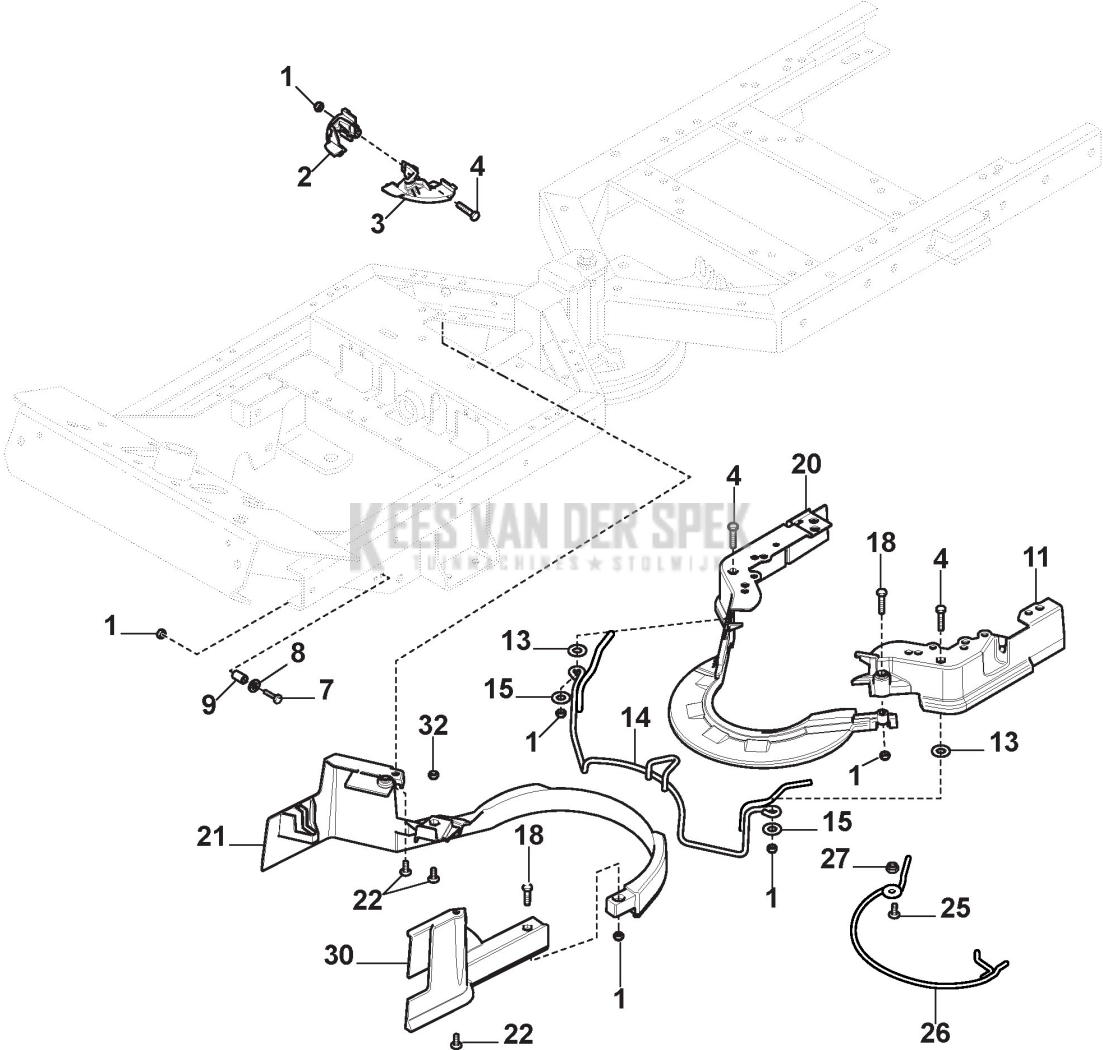

Belt Protections

Ref.nr.	Qty	Item number	Description	Notes	From	Up to
1	8	112154510/0	Nut			
2	1	337600010/0	Protection			
3	1	337600011/0	Protection			
4	3	112792099/0	Screw			
7	2	112735669/0	Screw			
8	2	112523050/0	Washer			
9	2	1134-1565-14	Spacer			
11	1	337060001/1	Belt Cover			
13	2	112524010/0	Washer			
14	1	337785113/0	Support			
15	2	112521330/0	Washer			
18	2	112791500/0	Screw			
20	1	337060000/2	Belt Cover			
21	1	337060002/0	Belt Cover			
22	3	9893-0616-16	Screw			
25	1	112727796/0	Screw			
26	1	137294105/0	Belt Guide			
27	1	112154330/0	Nut			
30	1	337060036/1	Belt Cover			
32	1	112154510/0	Nut			

KEES VAN DER SPEK
TUINMACHINES & STOLWIJK