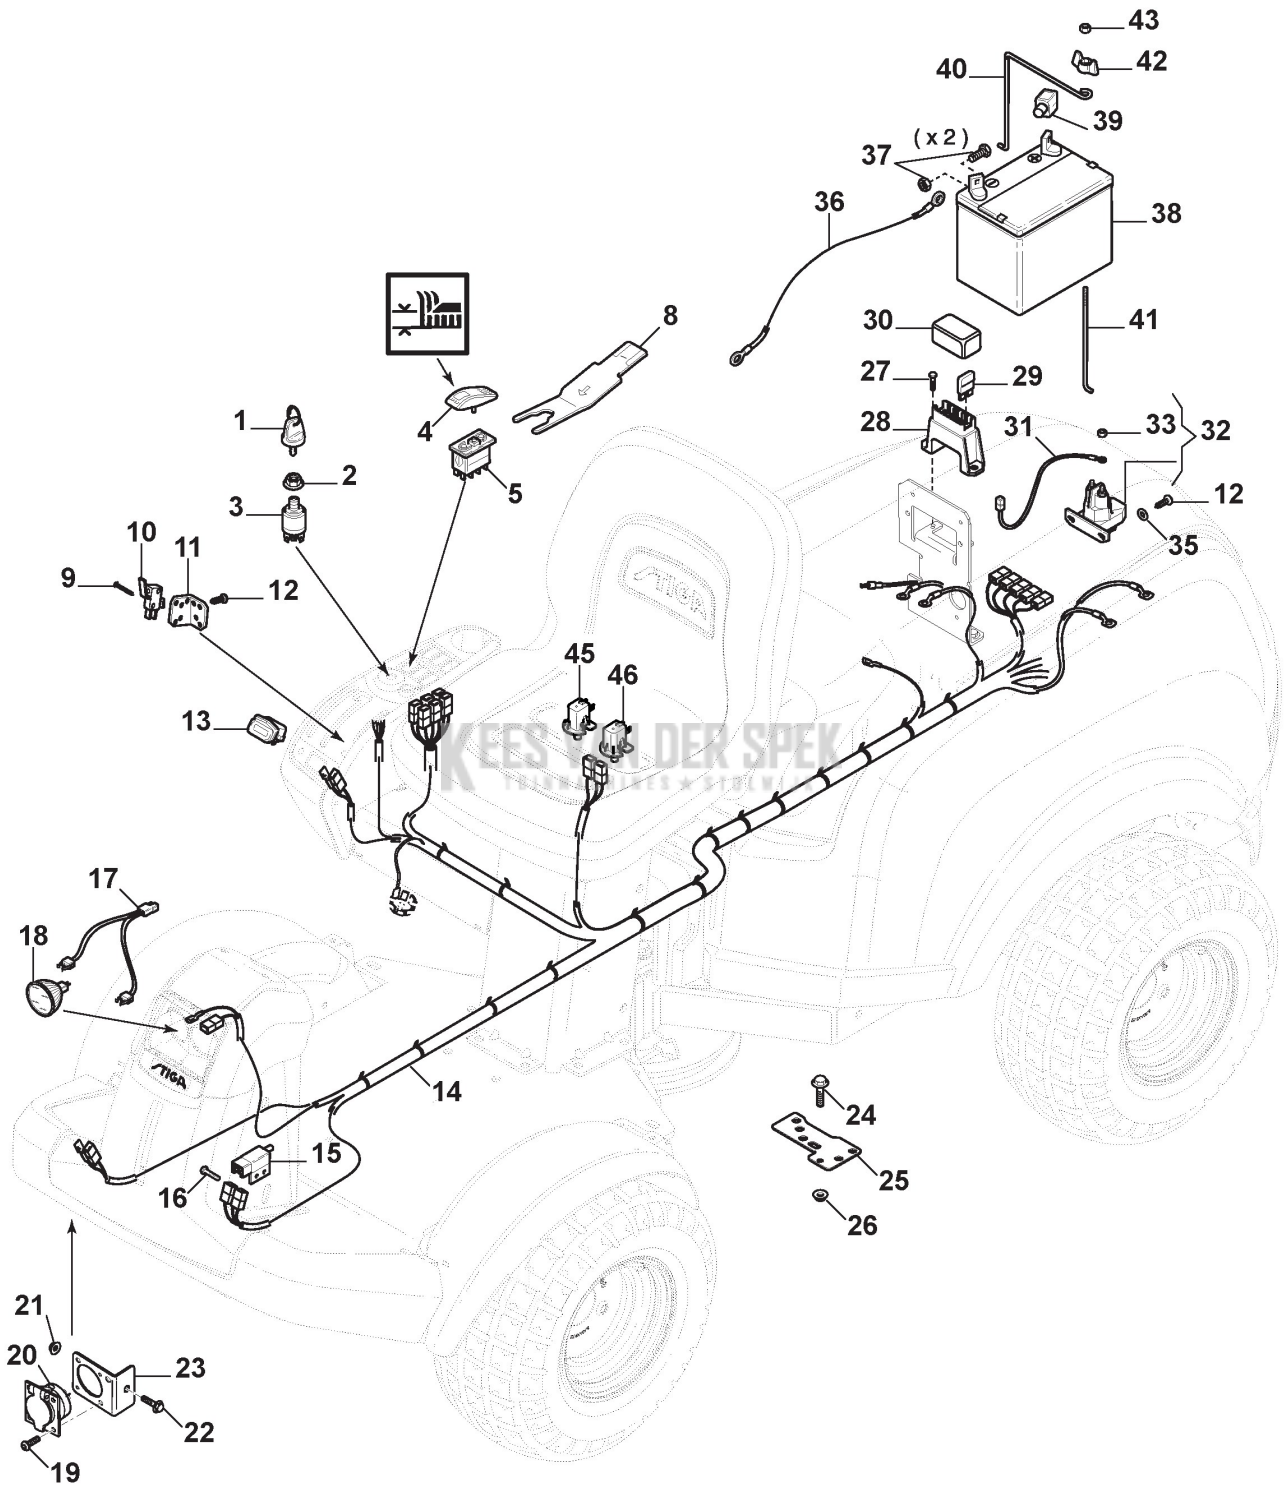

Electrical Parts

Ref.nr.	Qty	Item number	Description	Notes	From	Up to
1	2	1134-4734-01	Ignition Key			
2	1	1134-4749-01	Nut			
3	1	1134-4093-01	Ignition Switch			
4	1	9400-0280-03	Switch Cover-Height Adjust			
5	1	9400-0282-01	Switch			
8	1	9400-0290-01	Tool	Tillbehör/Accessory		
9	2	9840-7716-16	Screw	L = 16 mm		
10	1	9400-0360-01	Microswitch			
11	1	1134-5358-01	Switch Bracket			
12	4	9852-8013-16	Screw			
13	1	9400-0384-01	Hour Meter			
14	1	187040310/0	Wiring harness			
15	1	1134-3399-02	Switch			
16	2	9943-0516-16	Screw			
17	1	1134-7505-01	Wiring harness			
18	2	118459102/0	Led-Lamp			
19	2	112735105/0	Screw			
20	1	387149302/0	Female Connector			
21	1	112154220/0	Nut			
22	1	9959-0820-16	Screw			
23	1	1137-0075-01	Attachment	2010		
24	1	9959-0612-16	Screw			
25	1	1134-6454-01	Ground Plate			
26	1	9739-0631-22	Nut			
28	1	1134-3491-01	Fuse Holder			
29	1	1134-3496-01	Fuse (10A) Red	10A		
29	1	1134-3496-06	Fuse (20A) Yellow	20A		
29	1	1134-3496-07	Fuse (30A)	30A		
30	1	1134-3631-01	Cover-Fuse Holder			
31	1	1134-4970-02	Cable			
32	1	118736112/0	Solenoid			
33	2	9743-5121-32	Nut			
35	2	9699-0060-02	Washer			
36	1	1134-0234-02	Battery Cable (+)			
37	1	1134-6113-02	Screw			
38	1	1134-5751-01	Battery			
39	1	1134-2310-01	Guard Cap (+)			
40	1	1134-5994-01	Battery Loop			
41	1	1134-5995-01	Battery Loop			
42	1	1134-4481-02	Wing Nut			
43	1	112154510/0	Nut			
45	1	1134-3156-01	Switch			
46	1	1134-3156-02	Switch