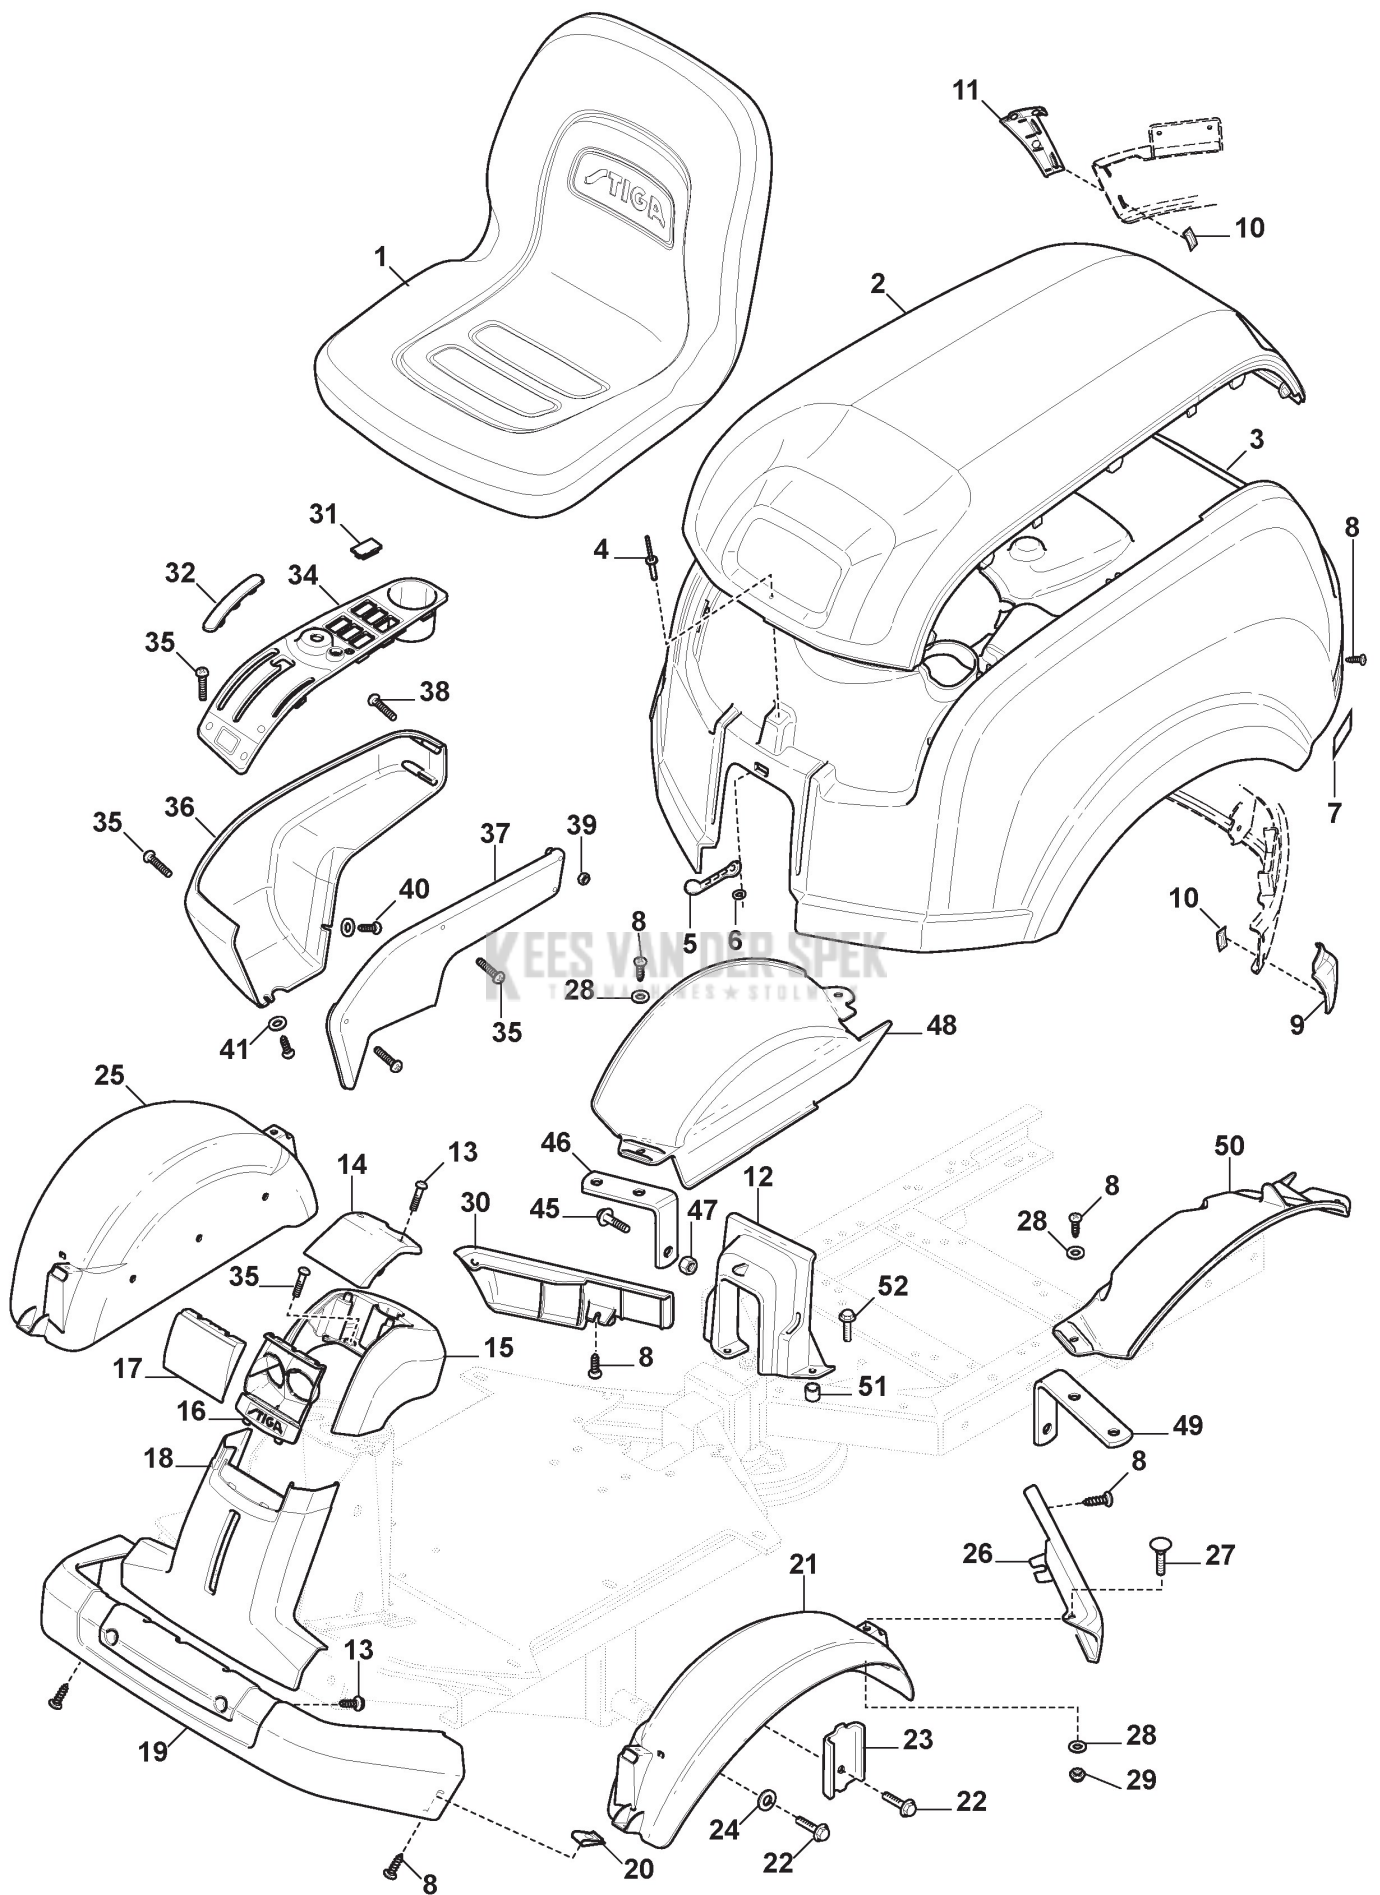

# Body

Ref.nr.	Qty	Item number	Description	Notes	From	Up to
1	1	137722602/1	Seat			
2	1	337110334/0	Engine Cover			
3	1	1134-6025-01	Engine Hood			
4	1	9632-0513-00	Pop Rivet			
5	1	1134-9028-01	Rubber Strap (3 Pcs)	Sats 3 st/kit of 3		
6	1	9699-0120-02	Washer			
7	2	337580302/0	Plate			
8	23	9893-0616-16	Screw			
9	1	337110336/0	Bumper End-Lh			
10	4	1134-6310-01	Clip			
11	1	337110335/0	Bumper End-Rh			
12	1	1134-6241-01	Hood Support			
13	4	112728697/0	Screw			
14	1	337110330/0	Top Panel			
15	1	1137-0051-01	Front Panel-Upper			
16	1	337110329/0	Lamp Holder			
17	1	1137-0054-01	Lamp Glass			
18	1	1137-0050-01	Front Panel-Lower			
19	1	337502507/0	Front Bumper			
20	4	1134-4176-01	Clips			
21	1	337491251/0	Mud Guard, Front-Lh			
22	6	9945-0816-16	Screw			
23	2	1137-0088-01	Support Plate			
24	4	112523060/0	Washer			
25	1	337491250/0	Mud Guard, Front-Rh			
26	1	337110331/0	Moulding-Left (Grey)			
27	2	112815200/0	Screw			
28	6	9699-0060-02	Washer			
29	2	112154510/0	Nut			
30	1	337110332/0	Moulding Right-Grey			
31	5	1134-4129-01	Cover			
32	1	1134-4154-01	Cover			
34	1	1134-6096-02	Dashboard			
35	9	9946-0525-16	Screw			
36	1	1134-3979-01	Cover-Outer			
37	1	1134-4360-01	Cover-Inner			
38	2	9950-0570-12	Screw			
39	2	112154330/0	Nut			
40	2	9840-8013-16	Screw			
41	2	9699-0099-02	Washer			
45	1	9959-0820-16	Screw			
46	1	1134-4012-03	Support, Right			
47	1	112154220/0	Nut			
48	1	1134-4800-01	Inner Mud Guard-Rh (Park)			
49	1	1134-4012-04	Support, Left			
50	1	1134-4801-01	Inner Mud Guard-Lh (Park)			
51	3	1137-0020-02	Spacer			
52	3	112735594/0	Screw			