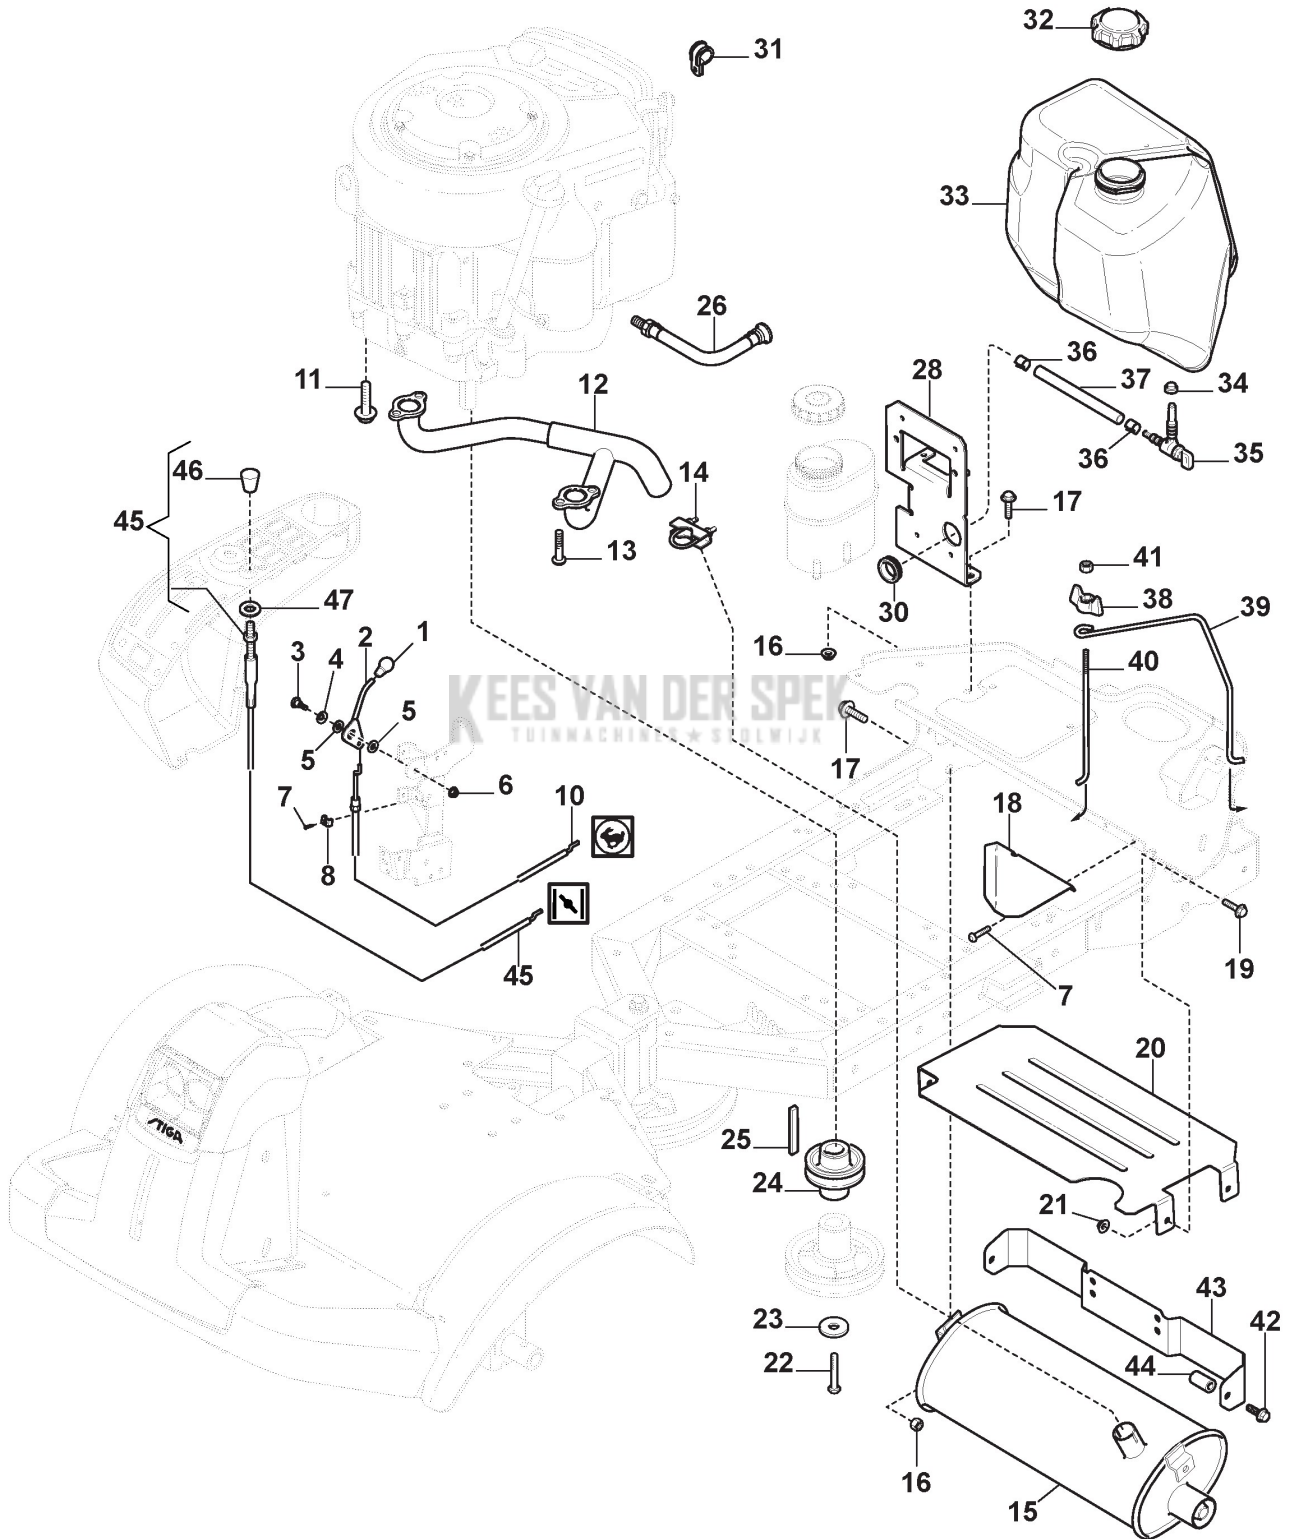

Engine

Ref.nr.	Qty	Item number	Description	Notes	From	Up to
1	1	1134-4078-01	Knob			
2	1	1134-4077-02	Lever			
3	1	1134-0240-00	Screw			
4	1	9665-0002-00	Washer			
5	2	1134-4242-01	Washer			
6	1	112155000/0	Nut			
7	3	9943-0516-16	Screw			
8	1	1137-0115-01	Wire Clamp			
10	1	137065323/0	Throttle Cable	L1 = 1413 mm		
11	4	112735108/1	Screw			
12	1	118738277/0	Exhaust Pipe			
13	4	1134-4930-01	Screw			
14	1	9578-0011-01	Tube Clamp			
15	1	1134-6024-01	Muffler Assy			
16	3	112154220/0	Nut			
17	3	9959-0820-16	Screw			
18	1	1134-6234-01	Heat Deflector			
19	4	9959-0612-16	Screw			
20	1	1134-6251-01	Heat Deflector			
21	4	9739-0631-22	Nut			
22	1	9987-5332-16	Screw			
23	1	1134-5017-02	Washer			
24	1	1137-0206-01	Engine Belt Pulley			
25	1	9600-0251-01	Key			
26	1	1134-5827-04	Oil Drain Assy			
28	1	1134-5941-01	Tank Bracket			
30	1	1134-3203-01	Grommet			
31	1	1134-0994-02	Tube Clamp			
32	1	125795001/1	Cap			
33	1	1134-5938-01	Fuel Tank			
34	1	1134-3225-01	Grommet			
35	1	1134-3224-01	Fuel Shut-Off Valve			
36	2	9578-0023-02	Hose Clamp			
37	1	1134-2975-13	Fuel Tube	Cutting length 1,1 mt		
38	1	1134-4481-02	Wing Nut			
39	1	1134-5942-01	Tank Loop			
40	1	1134-5996-01	Tank Loop			
41	1	112154510/0	Nut			
42	2	9945-0825-16	Screw			
43	1	387602503/0	Protection			
44	1	1134-1565-09	Spacer			
45	1	1137-0062-03	Choke Control			
46	1	1134-4338-01	Control Button-Choke			
47	1	9699-0090-02	Washer