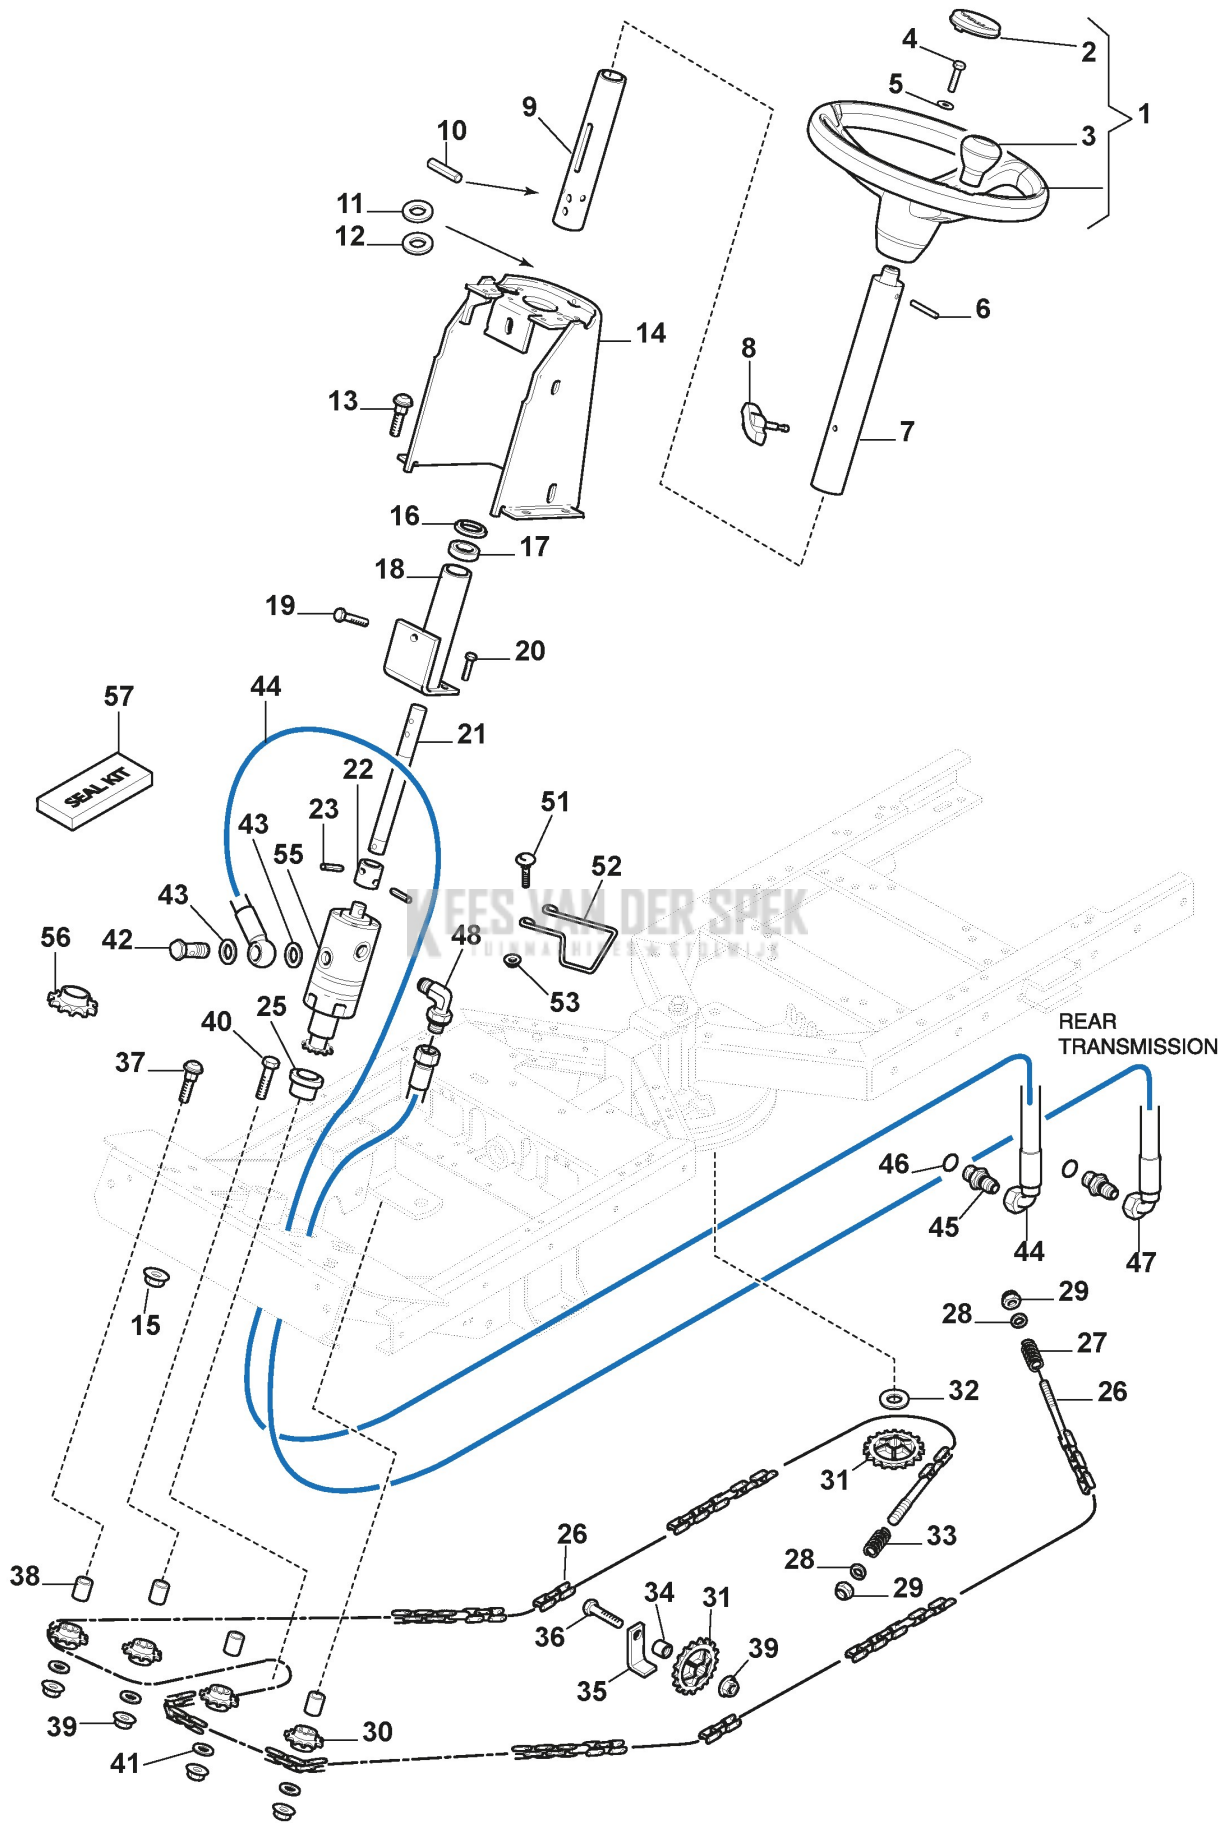

Steering

Ref.nr.	Qty	Item number	Description	Notes	From	Up to
52	1	137295200/0	Guide			
53	2	9739-0631-22	Nut			
55	1	187305502/0	Steering Booster			
56	1	1139-2106-01	Pinion (Steering Booster)			
57	1	1139-2074-01	Seal Kit-Steering Booster			

KEES VAN DER SPEK
TUINMACHINES & STOLWIJK