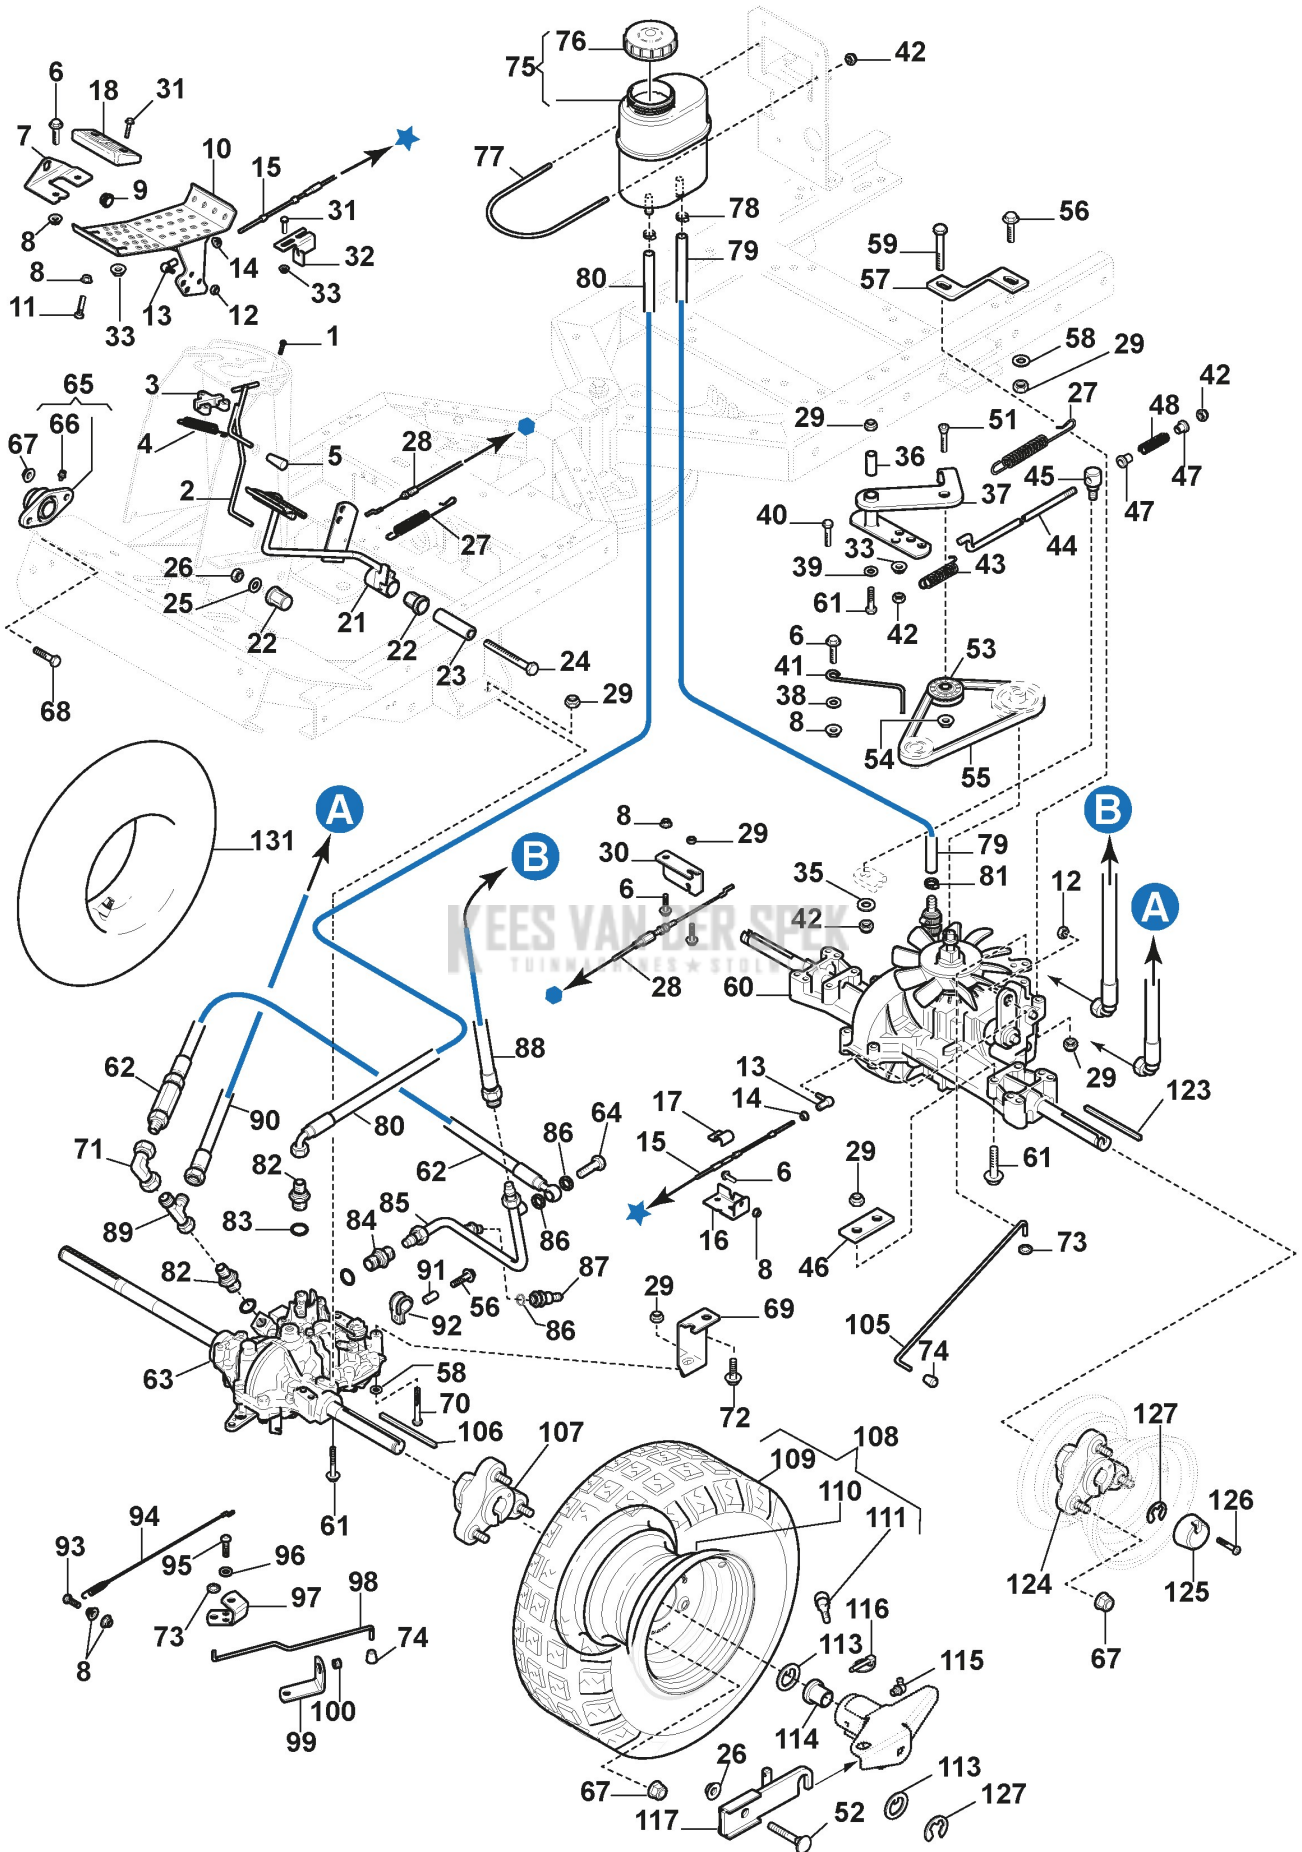

Transmission

Ref.nr.	Qty	Item number	Description	Notes	From	Up to
105	1	1134-4015-01	Pull Rod			
106	2	1134-3383-02	Key			
107	2	1134-4844-05	Wheel Hub Assy			
109	4	9545-0116-00	Tyre	16 x 7.50 - 8		
110	4	187000454/0	Rim			
111	4	9545-0500-00	Valve Assy.			
113	4	137670203/0	Washer			
114	4	1134-5686-01	Bearing			
115	2	9501-0502-00	Grease Joint			
116	2	1137-0077-01	Locking Pin			
117	1	1134-7465-01	Attachment Kit			
123	2	1134-2471-01	Key			
124	2	1134-4844-02	Wheel Hub Assy			
125	2	1134-4796-01	Hub Cap			
126	2	9947-0540-19	Screw			
127	2	9653-0001-04	Lock Ring			
127	2	9653-0002-04	Lock Ring			
131	4	9545-0203-00	Inner Tube	Reservdel/spare part		

KEES VAN DER SPEK
TUINMACHINES & STOLWIJK