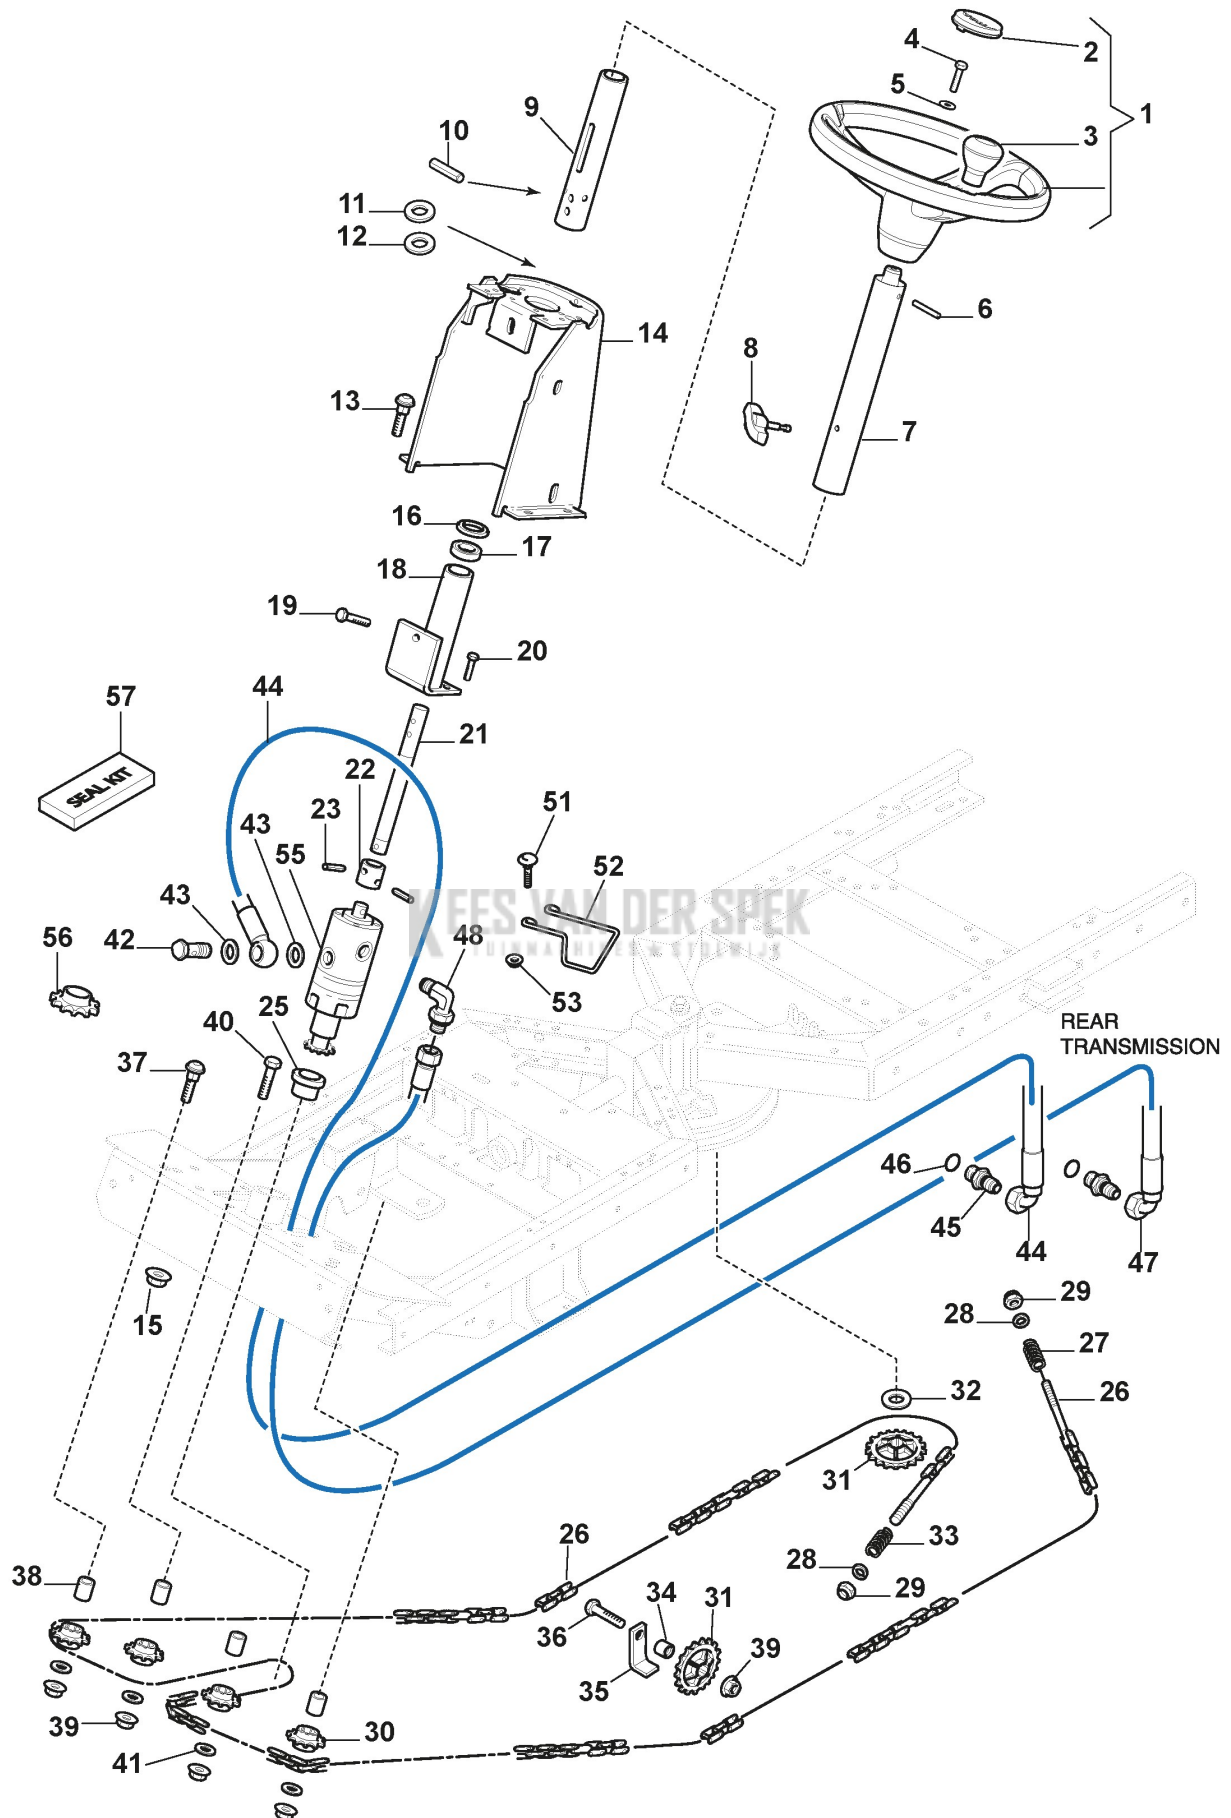

Steering

Ref.nr.	Qty	Item number	Description	Notes	From	Up to
1	1	337961200/0	Steering wheel			
2	1	337580550/0	Steering Plate			
3	1	187593701/0	Knob			
4	1	112793102/0	Screw			
5	1	112583500/0	Grower			
6	1	112620299/0	Elastic Pin			
7	1	387520101/1	Steering Column			
8	1	337394201/0	Wing Nut			
9	1	387520119/0	Steering Column,Lower			
10	2	9595-0262-00	Locating Pin	0.5 mm		
11	1	9699-0103-02	Washer	1.0 mm		
12	1	9699-0114-02	Washer	1.0 mm		
13	4	9897-0820-16	Screw			
14	1	387785243/0	Steering Column Cover			
15	4	112154220/0	Nut			
16	1	9695-0011-00	Washer			
17	1	9549-0017-00	Ball Bearing			
18	1	387650005/0	Steering Column Assy			
19	1	9945-0816-16	Screw			
20	3	9939-0612-16	Screw			
21	1	137033111/0	Steering Rod			
22	1	1134-4118-01	Coupling			
23	2	9595-0256-01	Locating Pin			
25	1	137038014/0	Bushing			
26	1	387106407/0	Steering Chain Assy			
27	1	1134-3817-02	Spring	L = 33 mm		
28	2	9699-0090-02	Washer			
29	2	112155000/0	Nut			
30	4	1134-2816-01	Sprocket			
31	3	1134-3547-01	Sprocket			
32	1	337670201/0	Washer			
33	1	1134-3817-01	Spring	L = 58 mm		
34	2	1134-0041-01	Bushing			
35	2	1134-0046-00	Wire Clamp			
36	2	112794300/0	Screw			
37	2	9897-1040-12	Screw			
38	4	1134-0041-02	Bushing			
39	6	9739-1031-22	Nut			
40	2	112794900/0	Screw			
41	4	9699-0035-02	Washer			
42	1	1134-6323-01	Banjo Bolt 3/8			
43	2	1134-4948-02	Washer			
44	1	1137-0214-03	Hydraulic Hose	L = 2050 mm		
45	2	1134-4282-01	Hydraulic Nipple			
46	2	9404-0028-01	O-ring			
47	1	1137-0195-02	Hydraulic Hose	L = 1740 mm		
48	1	1134-7073-01	Hydraulic Coupling 90			
51	2	112815200/0	Screw