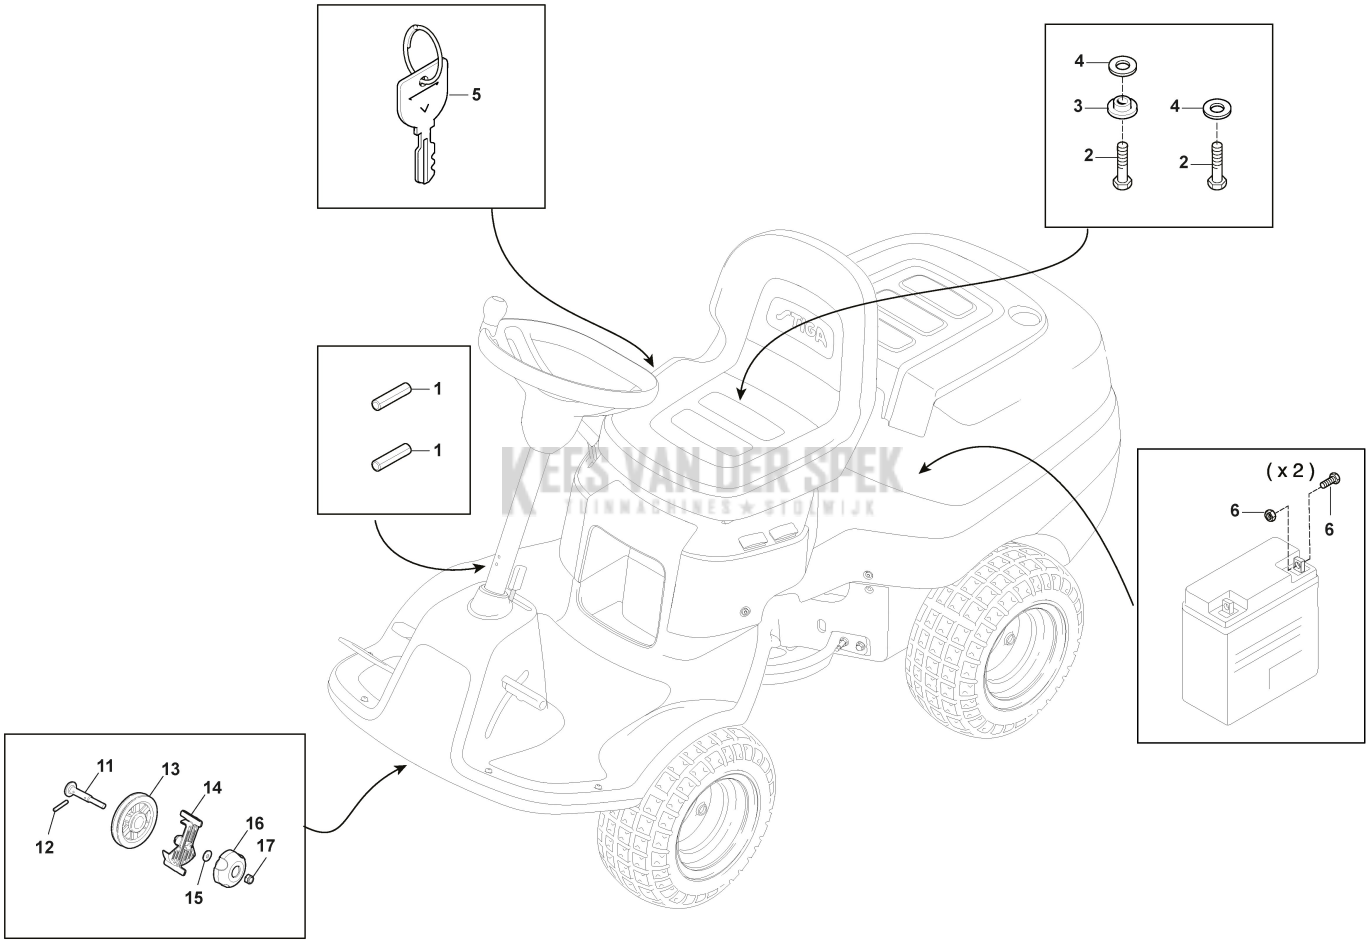

## Assembly parts

Ref.nr.	Qty	Item number	Description	Notes	From	Up to
1	2	9595-0262-00	Locating Pin			
2	4	9959-0820-16	Screw			
3	2	1134-4185-01	Flange Washer			
4	4	112523060/0	Washer			
5	2	1134-4734-01	Ignition Key			
6	1	1134-6113-01	Screw			
11	1	137510307/0	Pin			
12	1	112642450/0	Pin			
13	1	1134-0072-02	Steering Pulley			
14	1	337774098/0	Bracket			
15	1	112523060/0	Washer			
16	1	322399804/1	Knob			
17	1	112155000/0	Nut			