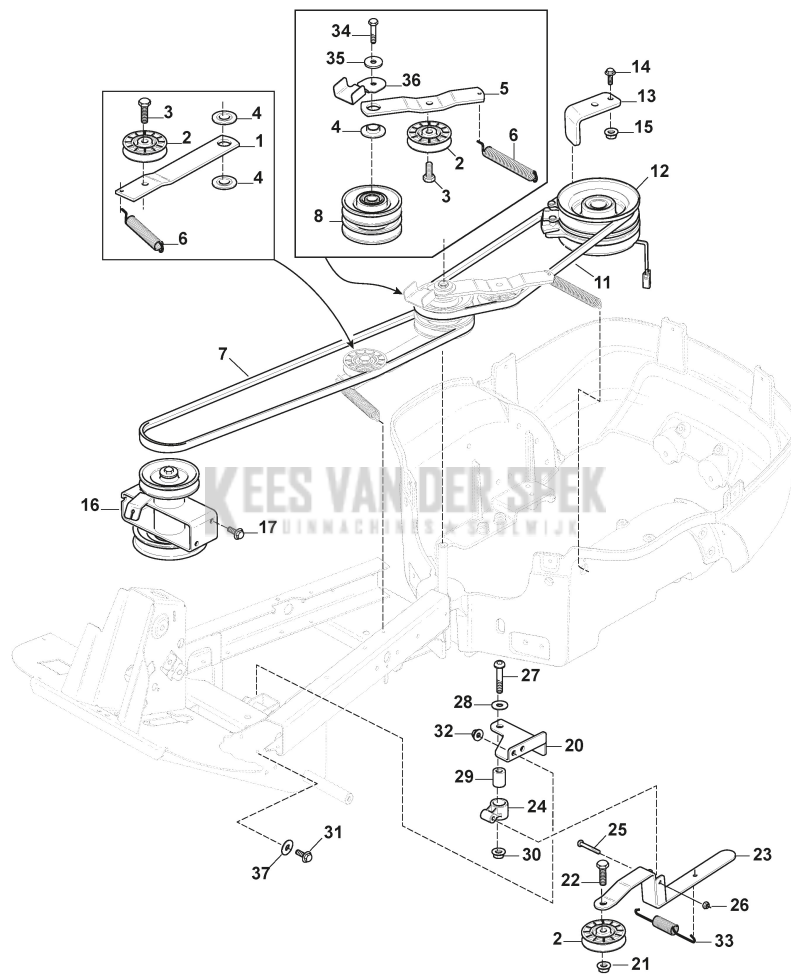

PTO

Ref.nr.	Qty	Item number	Description	Notes	From	Up to
1	1	1137-0791-01	Lever			
2	3	387605008/0	Tension Roller (Grey)			
3	2	9959-1025-16	Screw			
4	3	1134-5548-01	Spacer			
5	1	1137-0918-01	Lever			
6	2	1134-5824-01	Spring			
7	1	1134-9167-01	Belt	Contains Belt 9585-0215-01		
8	1	387605005/0	Belt Pulley			
11	1	1134-9172-01	Belt	Contains Belt 9585-0214-01		
12	1	1137-0863-01	Magnet Clutch			
13	1	1137-0754-01	Magnet Clutch			
14	1	9959-0820-16	Screw			
15	1	112154220/0	Nut			
16	1	387605006/0	Belt Pulley			
17	3	9945-0816-16	Screw			
20	1	387773515/0	Bracket			
21	1	9739-1031-22	Nut			
22	1	112794400/0	Screw			
23	1	387318257/0	Lever			
24	1	1134-6314-01	Tension Arm Attachment			
25	1	112689500/0	Screw			
26	1	112154510/0	Nut			
27	1	112794987/0	Screw			
28	1	9699-0035-02	Washer			
29	1	1134-4619-01	Spacer			
30	1	9739-1031-22	Nut			
31	2	9959-0820-16	Screw			
32	2	112154220/0	Nut			
33	1	1137-1029-01	Spring			
34	1	1134-7829-01	Screw			
35	1	1134-5127-01	Washer			
36	1	1137-0800-01	Bracket			
37	1	112521350/0	Washer			

KES VAN DER SPEK
TUINMACHINES & STOLWIJK