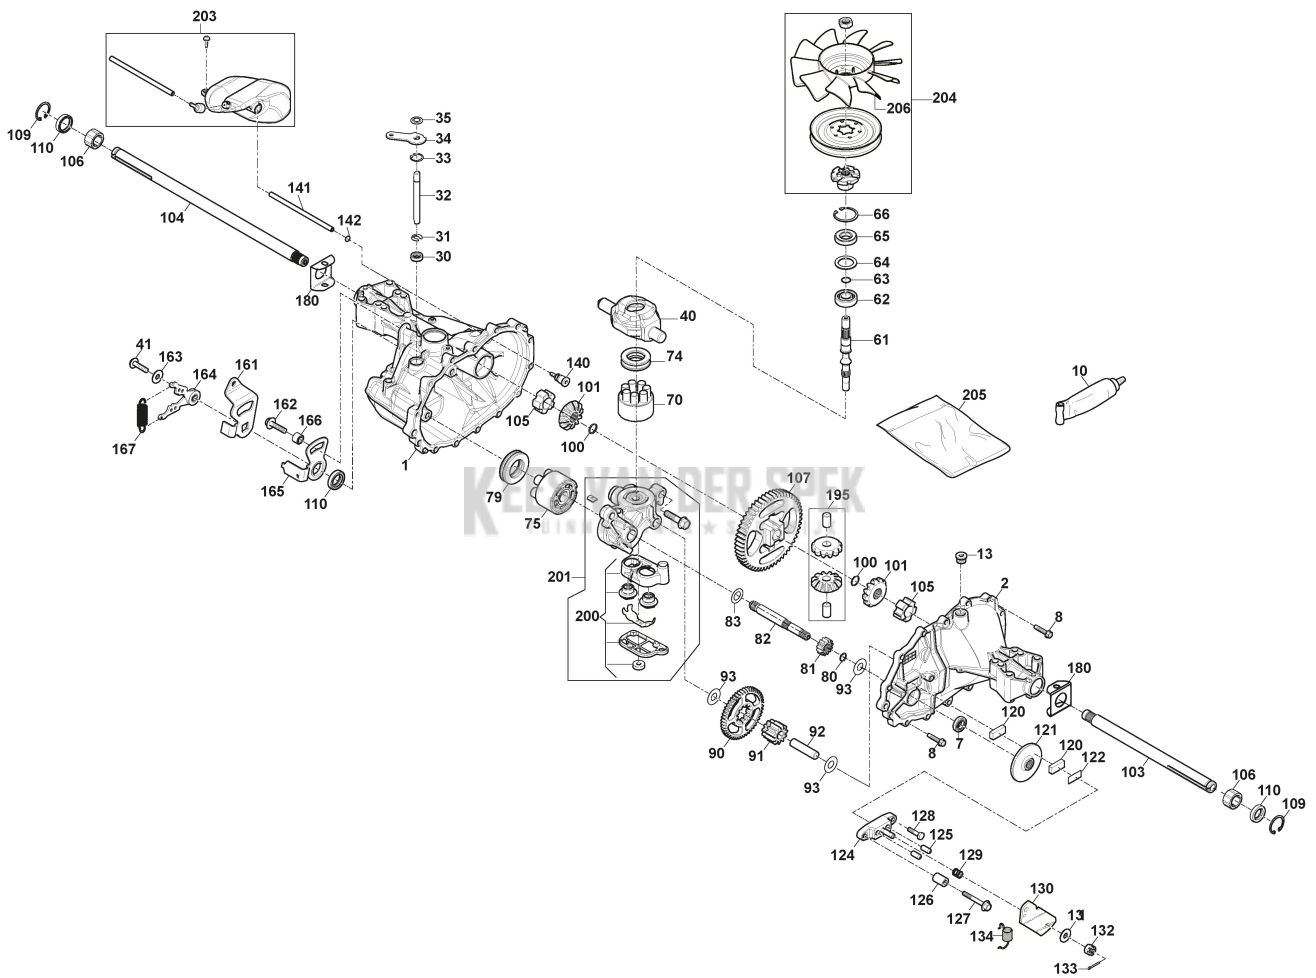

Transmission Unit, Hydro-Gear T2-BDBF-3X3C-19X1

Ref.nr.	Qty	Item number	Description	Notes	From	Up to
1	1	118870120/0	Main Housing			
2	1	118870121/0	Side Housing			
7	1	118870111/0	Seal			
8	14	1139-2042-01	Screw			
10	1	1139-2022-01	Sealant			
13	1	1139-2010-01	Plug			
30	1	118870079/0	Seal			
31	1	118870081/0	Retaining ring			
32	1	1139-2203-01	Rod			
33	1	118870080/0	Retaining ring			
34	1	118870091/0	Arm			
35	1	118870082/0	Retaining ring			
40	1	118870090/0	Swashplate			
41	1	118870083/0	Screw			
61	1	118870092/0	Shaft			
62	1	1139-2001-01	Ball Bearing			
63	1	1139-2003-01	Wire Retaining Ring			
64	1	1139-2004-01	Spacer			
65	1	1139-2000-01	Lip Seal			
66	1	1139-2002-01	Retaining Ring			
70	1	118870125/0	Pump Block Assy			
74	1	118870093/0	Bearing			
75	1	1139-2063-01	Cylinder Block			
79	1	1139-2021-01	Thrust Bearing			
80	1	118870070/0	Retaining ring			
81	1	118870106/0	Gear			
82	1	118870095/0	Shaft			
83	1	118870096/0	Washer			
90	1	118870105/0	Gear			
91	1	118870098/0	Gear			
92	1	118870099/0	Pin			
93	3	1139-2016-01	Washer			
100	2	118870072/0	Retaining ring			
101	2	118870063/0	Gear			
103	1	118870116/0	Shaft			
104	1	118870115/0	Shaft			
105	2	118870086/0	Bushing			
106	2	118870085/0	Bushing			
107	1	118870100/0	Gear			
109	2	118870084/0	Retaining ring			
110	3	1139-2204-01	Shaft			
120	2	118870066/0	Brake Pad			
121	1	118870101/0	Brake			
122	1	118870067/0	Brake Pad Support			
124	1	118870119/0	Brake Caliper			
125	2	118870069/0	Pin			
126	1	118870062/0	Spacer			
127	1	118870077/0	Screw