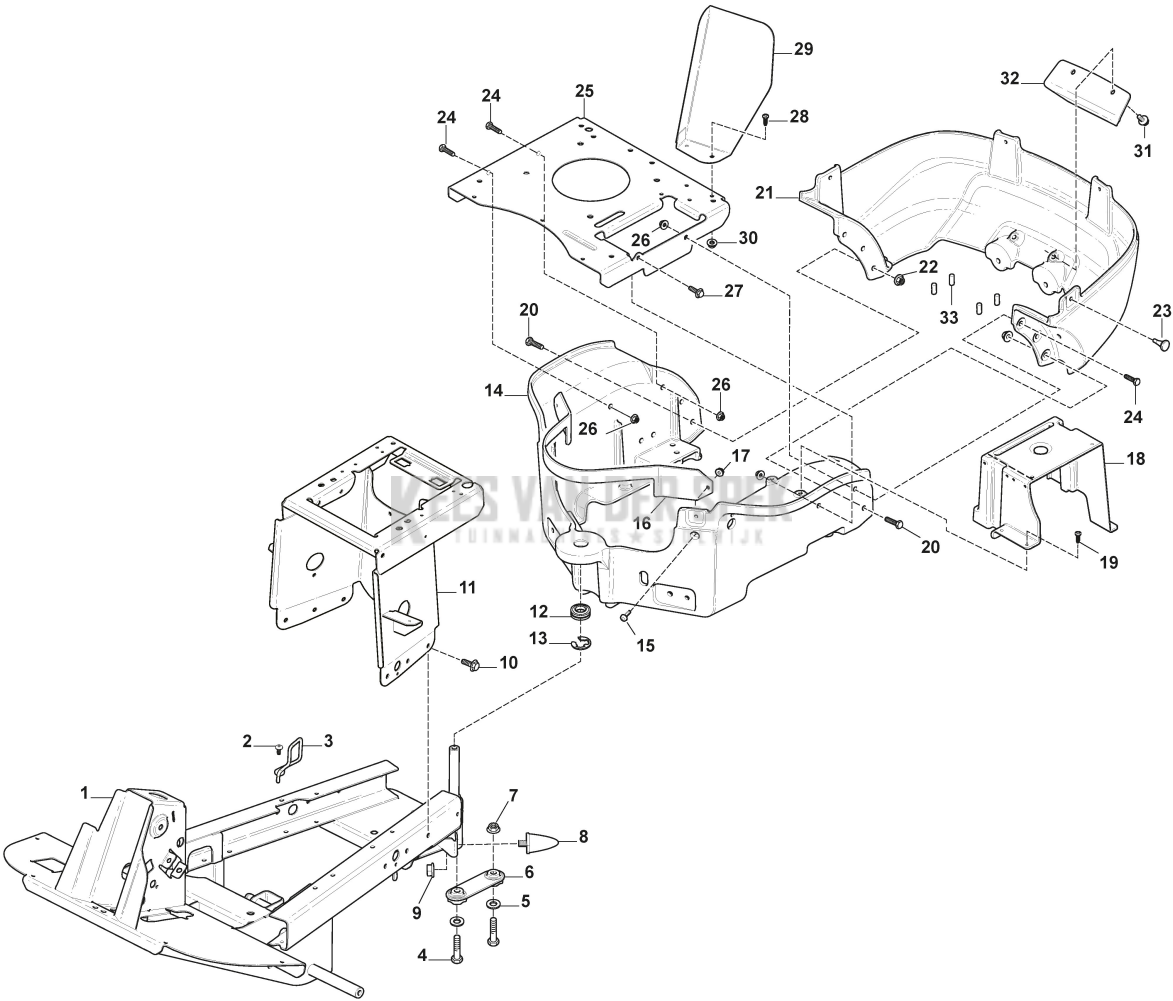

Frame

Ref.nr.	Qty	Item number	Description	Notes	From	Up to
1	1	387800019/2	Frame-Front			
2	1	9945-0816-16	Screw			
3	1	137600037/0	Belt Guide			
4	2	112794900/0	Screw			
5	2	9699-0109-02	Washer			
6	1	1137-0963-01	Support			
7	2	9739-1031-22	Nut			
8	2	1137-0064-01	Rubber Cone			
9	2	112154220/0	Nut			
10	4	9945-0816-16	Screw			
11	1	387785213/1	Seat Support			
12	1	9547-0008-01	Bearing			
13	1	112610200/0	Seeger			
14	1	387800029/1	Frame			
15	2	112727801/0	Screw			
16	1	1137-0923-01	Protection			
17	2	9739-0631-22	Nut			
18	1	1137-0914-01	Bracket			
19	3	9893-0616-16	Screw			
20	4	9959-0825-16	Screw			
21	1	387800031/1	Frame			
22	4	112154220/0	Nut			
23	2	127275000/0	Grommet			
24	3	112793301/0	Screw			
25	1	1137-0777-01	Plate			
26	4	112154220/0	Nut			
27	1	9959-0820-16	Screw			
28	2	9893-0616-16	Screw			
29	1	1137-1026-01	Tank Protection			
30	2	9739-0631-22	Nut			
31	2	9959-0820-16	Screw			
32	1	1137-0893-01	Plate			
33	4	112390007/0	Rivet			

Kees van der Spek
TUINMACHINES & STOLWIJK