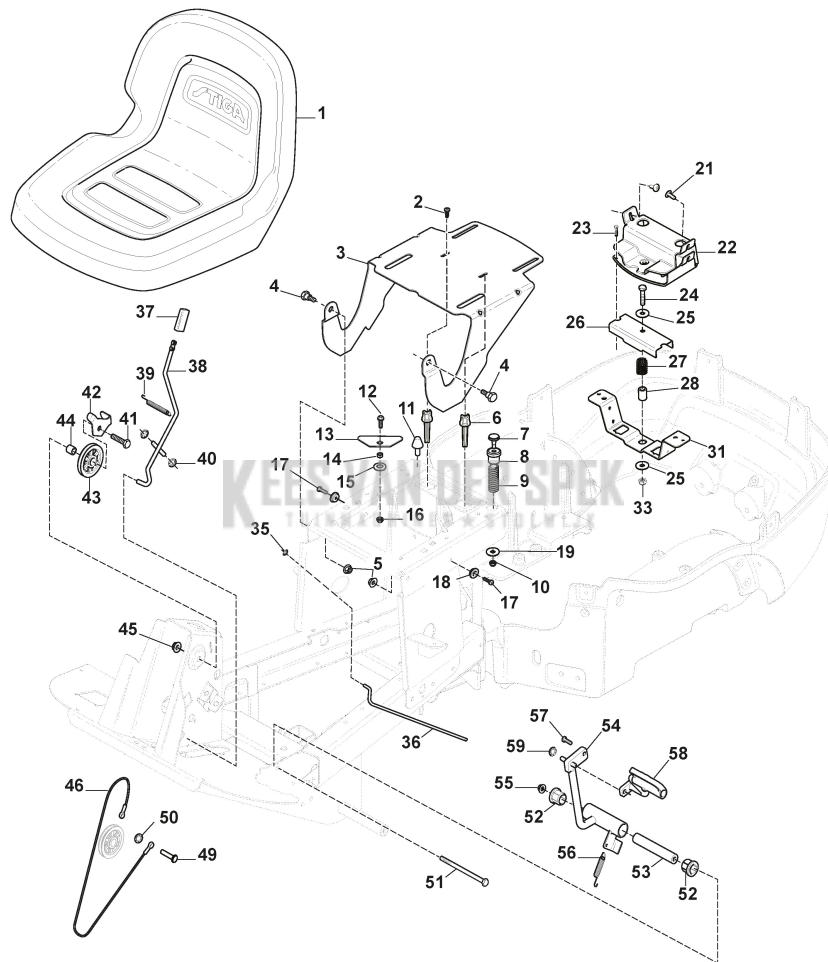

Seat

Ref.nr.	Qty	Item number	Description	Notes	From	Up to
1	1	125722477/0	Seat			
2	2	112728697/0	Screw			
3	1	1137-0867-01	Bracket			
4	2	1134-0240-01	Shoulder screw			
5	2	112155000/0	Nut			
6	2	337580004/1	Button			
7	1	127275000/0	Grommet			
8	1	137510303/1	Pin			
9	1	137430102/0	Spring			
10	1	112155000/0	Nut			
11	1	1134-3134-01	Spring			
12	1	9893-0616-16	Screw			
13	1	1137-0862-01	Plate			
14	1	1137-0872-01	Spacer			
15	1	9665-0002-00	Washer			
16	1	112154510/0	Nut			
17	2	9852-8013-16	Screw			
18	2	1134-3144-01	Spacer			
19	1	112521350/0	Washer			
21	2	9893-0616-16	Screw			
22	1	337110338/0	Cover			
23	1	112728697/0	Screw			
24	1	112691115/0	Screw			
25	2	112523060/0	Washer			
26	1	337546639/0	Plate			
27	1	125430263/0	Spring			
28	1	125160085/0	Spacer			
31	1	337785111/0	Support			
33	1	112155000/0	Nut			
35	1	9675-0008-02	Starlock			
36	1	1137-1033-01	Rod			
37	2	1137-0952-01	Knob			
38	1	1137-0792-01	Brake Rod			
39	1	1137-1092-01	Spring			
40	2	112604899/0	Crown Fastener			
41	1	112794300/0	Screw			
42	1	1137-0713-02	Bracket			
43	1	1134-0072-02	Steering Pulley			
44	1	1134-0041-01	Bushing			
45	1	9739-1031-22	Nut			
46	1	187000208/0	Wire			
49	1	137510315/0	Pin			
50	1	112604899/0	Crown Fastener			
51	1	9997-0814-02	Screw			
52	2	1134-0068-00	Bearing (D=20,4)			
53	1	1137-0795-01	Spacer			
54	1	1137-0784-01	Pedal			
55	1	112155000/0	Nut