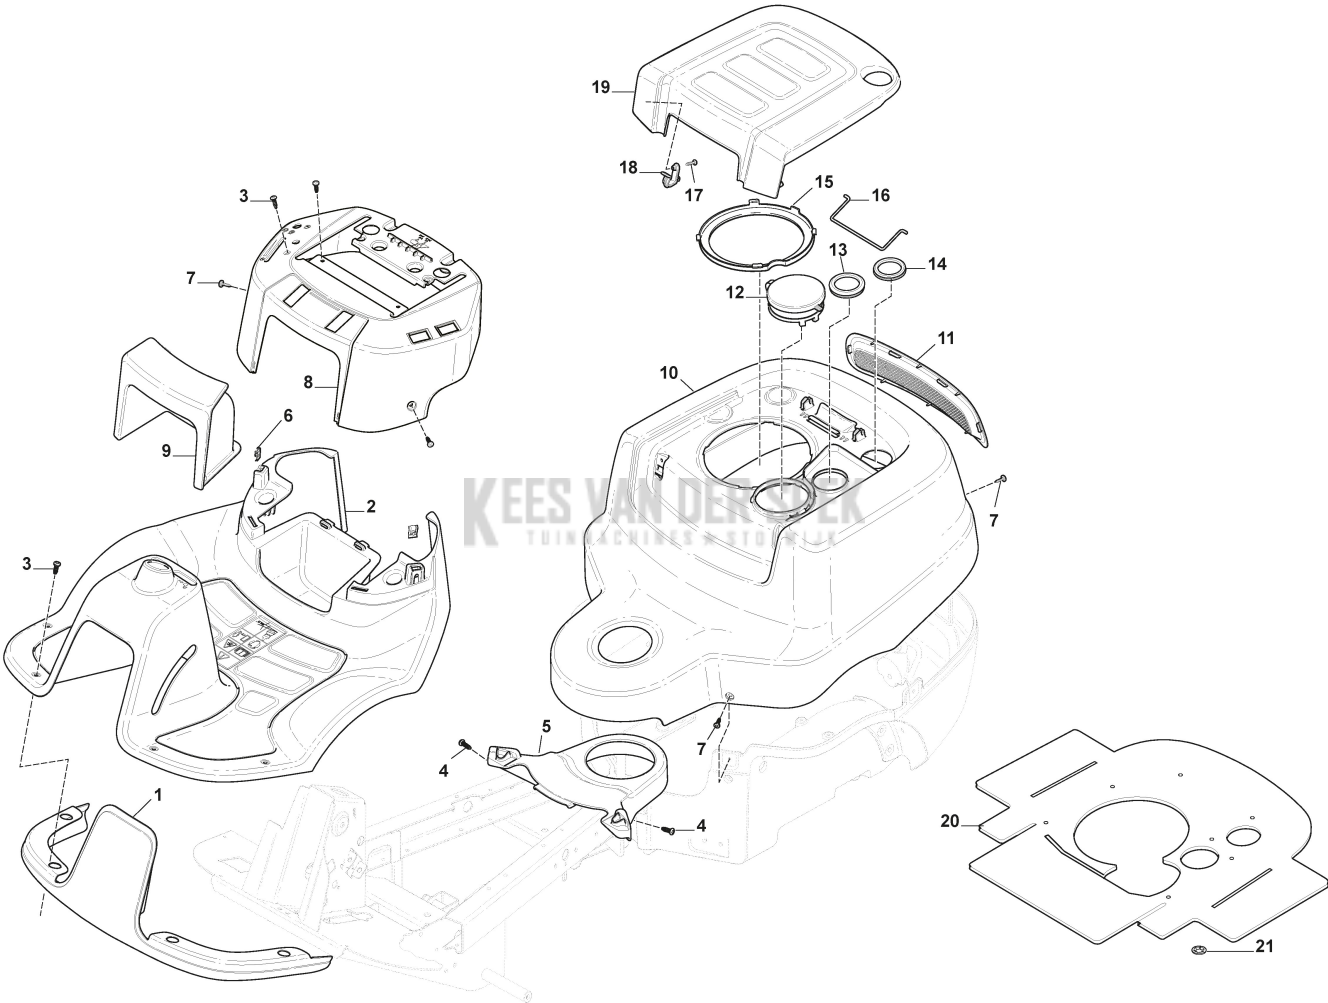

Body works

Ref.nr.	Qty	Item number	Description	Notes	From	Up to
1	1	337502506/0	Bumper			
2	1	337110316/0	Footboard Cover Grey			
3	12	9893-0616-16	Screw			
4	2	9893-0616-16	Screw			
5	1	1137-0906-01	Belt Guide			
6	2	1134-4176-01	Clips			
7	4	9893-0616-16	Screw			
8	1	337110317/1	Grey Central Cover			
9	1	337207101/0	Tray			
10	1	1137-0854-01	Engine Hood Yellow			
11	1	337110314/0	Rear Cover			
12	1	1137-0859-01	Cap			
13	1	1137-1015-01	Gasket			
14	1	1137-1028-01	Gasket			
15	1	1137-0856-01	Air Guide	Park 220		
16	1	1137-0860-01	Rod			
17	2	112728697/0	Screw			
18	2	1137-0861-01	Spring			
19	1	337110315/0	Engine cover			
20	1	1137-0965-01	Sponge Insulating Separator	Park 220		
21	8	9675-0008-02	Starlock	Park 220		

Kees van der Spek
TUINMACHINES & STOLWIJK