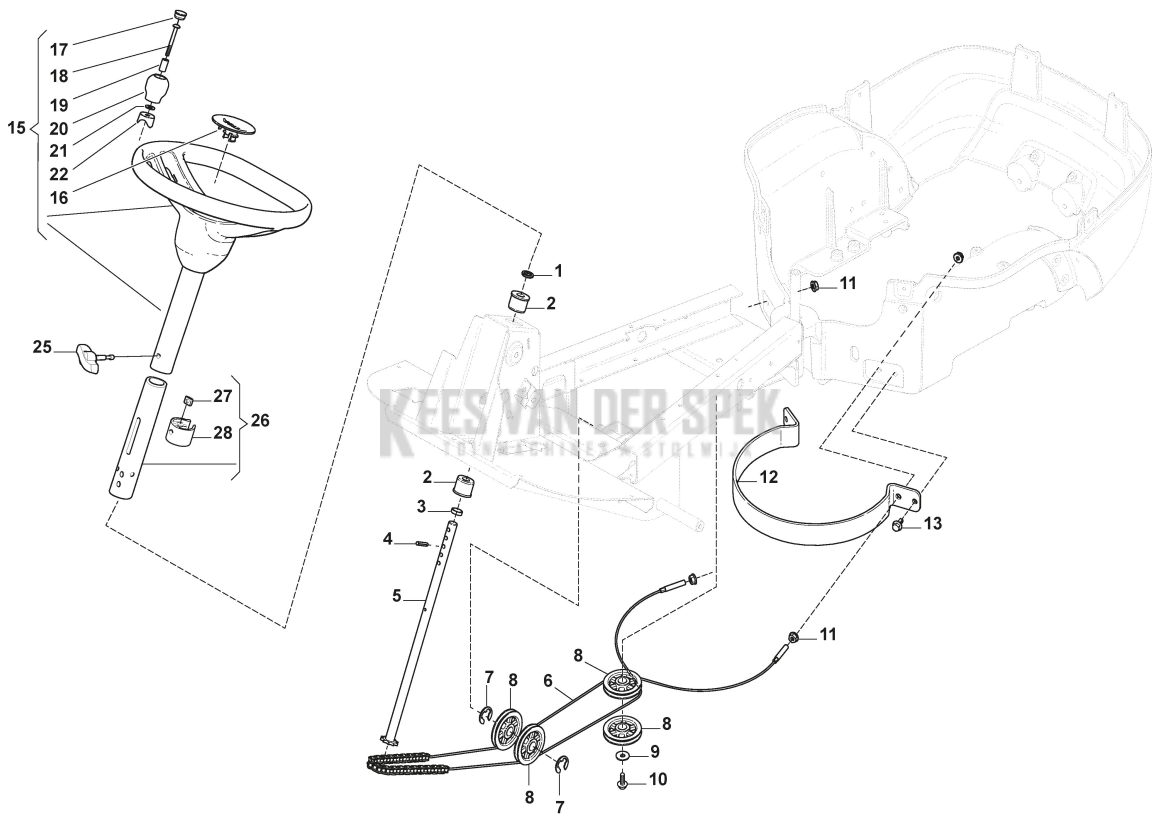

Steering

Ref.nr.	Qty	Item number	Description	Notes	From	Up to
1	1	9699-0103-02	Washer			
2	2	1134-1901-01	Bearing			
3	1	1134-2837-01	Spacer			
4	1	9595-0210-00	Locating Pin			
5	1	1137-0905-01	Steering Column			
6	1	387283200/0	Chain			
7	2	9653-0001-04	Lock Ring			
8	1	1134-9025-01	Steering Pulley			
9	1	112523060/0	Washer			
10	1	9945-0816-16	Screw			
11	4	112154220/0	Nut			
12	1	1137-0749-01	Bracket			
13	1	9945-0816-16	Screw			
15	1	387962002/1	Steering wheel			
16	1	1137-1000-01	Steering Plate Cover			
17	1	9403-0062-01	Cap			
18	1	9997-0680-12	Screw			
19	1	1134-1565-14	Spacer			
20	1	1134-3751-01	Knob			
21	1	9699-0060-02	Washer			
22	1	1137-1005-01	Support			
25	1	337394201/0	Wing Nut			
26	1	387520119/0	Steering Column, Lower			
27	1	9710-0631-12	Nut			
28	1	1134-5177-01	Slide			

Kees van der Spek
TUINMACHINES & STOLWIJK