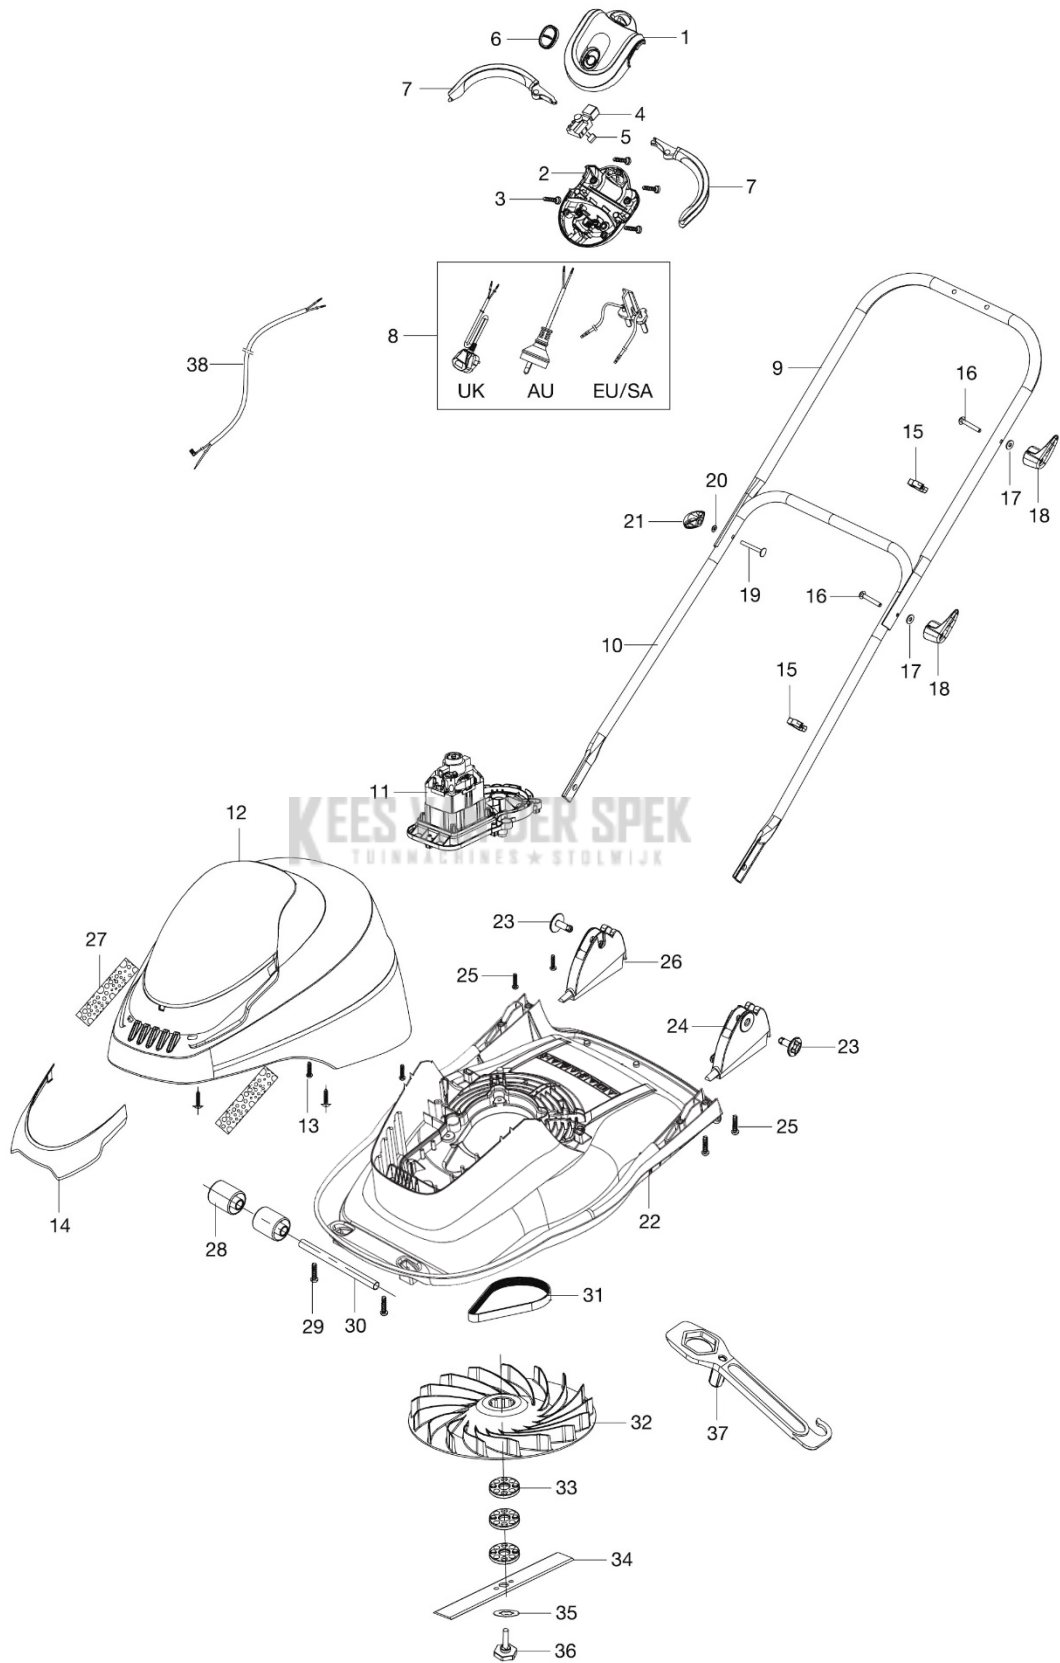

SPARE PARTS LIST

LAWN MOWER; ELECTRIC
SIMPLIGILDE 360, 970482901,
970482902, 970482962, 970482999

2020-11

PRODUCT COMPLETE SIMPLIGILDE 360 970482901, 970482902, 970482962, 970482999, 2020-11

Ref	Part No	Description	Remark	QTY KIT
1, 2	529 62 70-01	Switchbox (UK, AU)		1
1, 2	529 82 77-01	Switchbox (EU, SA)		1
3	577 29 83-01	Screws		6
4	513 12 16-00	Switch		1
5	522 72 09-02	Capacitor		1
6	599 83 65-01	Start Button		1
7	599 84 99-01	Levers		2
8	512 80 31-05	Mains Cable (UK)		1
8	529 82 82-01	Mains Cable (AU / NZ)		1
8	529 82 83-01	Switchbox Connector (EU / SA)		1
12 – 14	529 62 77-01	Motor Cowl Kit		1
15	577 29 84-01	Cable Clips		2
16 – 18	599 83 63-01	Cable Hook Kit		1
19 – 21	599 83 54-01	Wing Knob Kit		1
23	529 62 75-01	Fixing Pin Kit		2
24- 26	529 62 76-01	Handle Bracket Kit		1
27	529 62 78-01	Air Filter Kit		2
28 – 30	529 62 83-01	Roller Kit		2
31	529 62 84-01	Belt		1
32	529 62 86-01	Impeller		1
33	529 36 32-90	Washers		3
34	529 37 08-90	Blade (FLY096)		1
35, 36	529 62 87-01	Blade Bolt Kit		1
37	529 62 88-01	Spanner		1
38	529 63 22-01	Power Cable		1