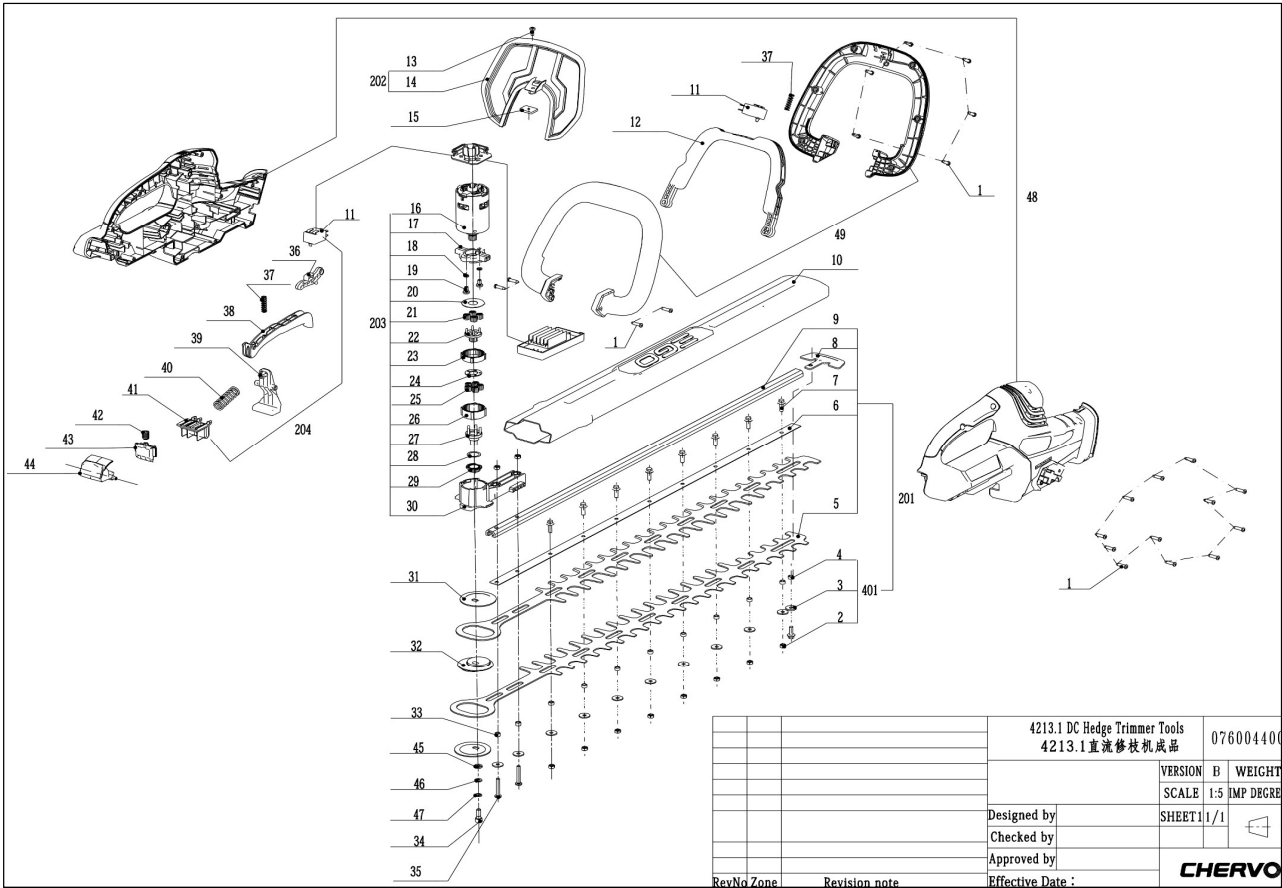

# HT2400E

Index No.	Art. No.	Technical Information	Description	QTY in machine
1	5610032004		Tapping Screw	22
2		Only available as part of assembly	Prevailing Torque Hexagon Nut	10
3		Only available as part of assembly	Plain Washer	11
4		Only available as part of assembly	Bush	9
5		Only available as part of assembly	Blade	2
6	3704421001		Support Plate	1
7	5640184003		Bolt	9
8	3705700001		Tip Protector	1
9	3551780001		Clamp Support	1
10	3124359002		Sheath	1
11	4870381001	New part can be used with new and old machines	Trigger Switch	2
12	3124356001		Switch Trigger	1
13	5620424001		Screw	1
14	3124203002		Guard	1
15	3704304001		Fixing Block	1
16	2820184002		Motor & Gear ASSY	1
17		Only available as part of assembly	Gear Case Cover	1
18		Only available as part of assembly	Spring Washer	2
19		Only available as part of assembly	Screw	2
20		Only available as part of assembly	Washer	1
21		Only available as part of assembly	Planet Gear	4
22		Only available as part of assembly	Sun Gear	1
23		Only available as part of assembly	Ring Gear	1
24		Only available as part of assembly	Washer	1
25		Only available as part of assembly	Planet Gear	5
26		Only available as part of assembly	Ring Gear	1
27		Only available as part of assembly	Carrier	1
28		Only available as part of assembly	Washer	1
29		Only available as part of assembly	Oil Impreging Bearing	1
30		Only available as part of assembly	Gear Case	1
31	5650494001		Washer	2
32	3552206001		Eccentric Block	1
33	5650493001		Bush	2
34	5620340003		Hexagon Socket Screw	1
35	5620462001		Screw	2
36	3124267001		Lever	1
37	3660076001		Spring	2