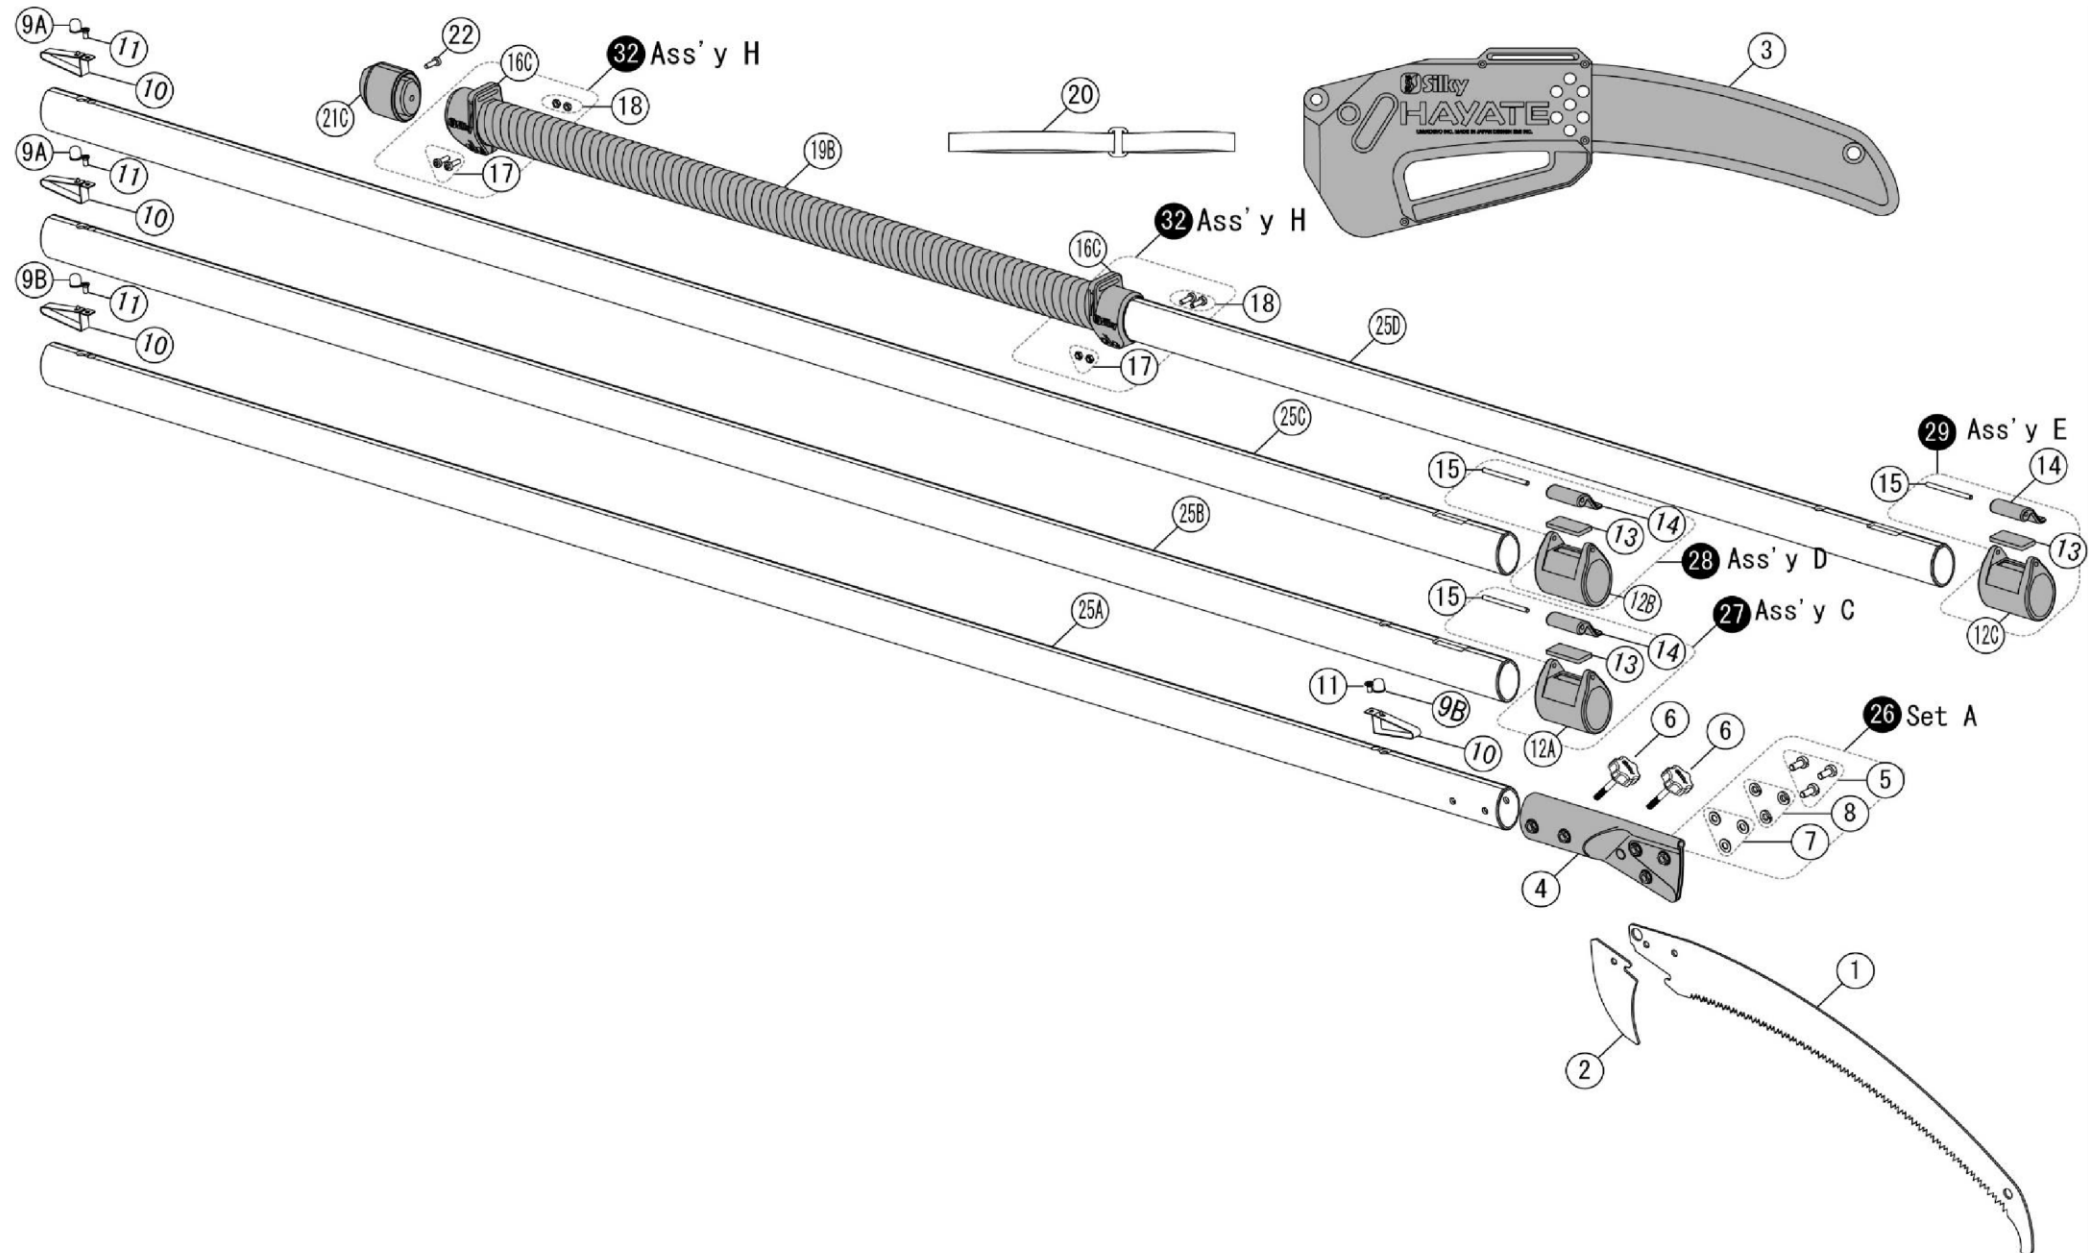

Exploded view Hayate 7700-6.5 3 extensions V.2016.05.10

Ref.	Article nr.	Description
1	KSI037342	blade Hayate 420-6.5
2	KSI037542	sickle Hayate
3	KZSI3700401	cover Hayate
4	KZSI3700091	blade fixing pipe
6	KZSI3700441	bolt blade fixing pipe(2 required)
5-7-8		see boltset 26
9A	KZSI1770496	push button middle
9B	KZSI1770497	push button large
10	KZSI3700478	spring push button
11	KZSI3700477	spring fixing bolt
12A	KZSI3700461	cramp housing (S)
12B	KZSI3700462	cramp housing (M)
12C	KZSI3700463	cramp housing (L)
13	KZSI3700472	spacer
14	KZSI3700471	lever
15	KZSI3700470	rod pin
16C	KZSI3700469	bracket (L) 7700

Kees van der
Technische
Dienst

Ref.	Article nr.	Description
17	KZSI3700435	bracket bolt
18	KZSI3700436	bracket nut
19B	KZSI3700422	rubber grip tape 5000/6100/7700
20	KZSI3700420	strap
21C	KZSI3700466	rubber sole
22	KZSI3700437	bolt rubber sole
25A	KZSI3700051	upper pole
25B	KZSI3700052	middle/upper pole
25C	KZSI3700053	middle/lower pole
25D	KZSI3700054	lower pole
26	KZSI3703951	boltset blade assembling (set A)
27	KZSI3703953	cramp housing (S) (assy C)
28	KZSI3703954	cramp housing (M) (assy D)
29	KZSI3703955	cramp housing (L) (assy E)
32	KZSI3703958	bracket (L) 6100 (assy H)
	KZSI037743	pole only 7700