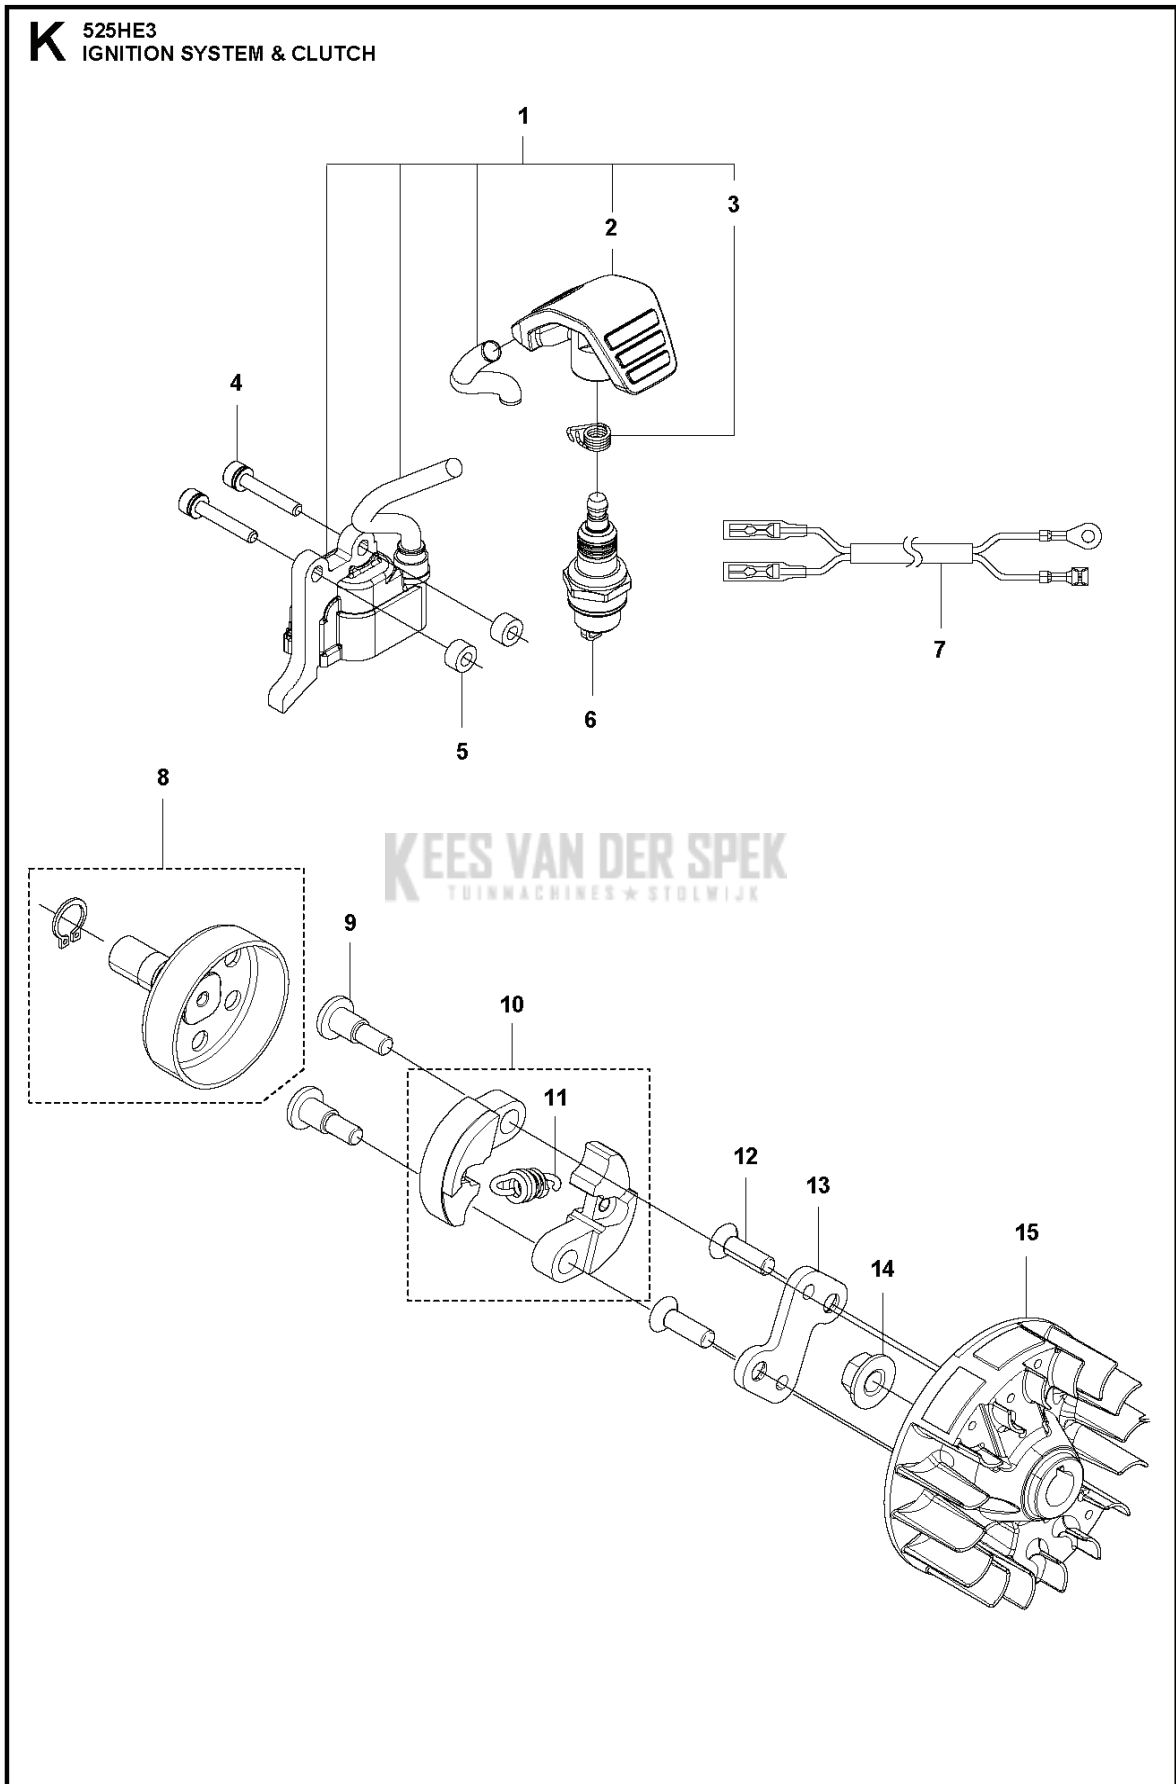

K 525HE3
IGNITION SYSTEM & CLUTCH

HEDGE TRIMMERS/POLE HEDGE TRIMMERS

PXM_REF	PXM_PARTNO	DESCRIPTION	PXM_REMARK	QTY.
1	588141201	BOBINE		1
2	586107201	BOUGIEDOP		1 1
3	588176201	VEER		1 1
4	521515801	BOUT		2
5	588171401	AFSTANDRING		2
6	590710101	BOUGIE	HQT-2	1
7	587188701	KABEL		1
8	586829701	KOPPELINGSTROMMEL COMPL.		1
9	525615401	SCREW		2
10	537040102	KOPPELING COMPL.		1
11	503145101	KOPPELINGSVEER		1 10
12	580429201	SCREW ITXCFSM		2
13	580355401	KOPPELINGSNAAF		1
14	504118001	MOER		1
15	578967801	VLEGGWIEL		1