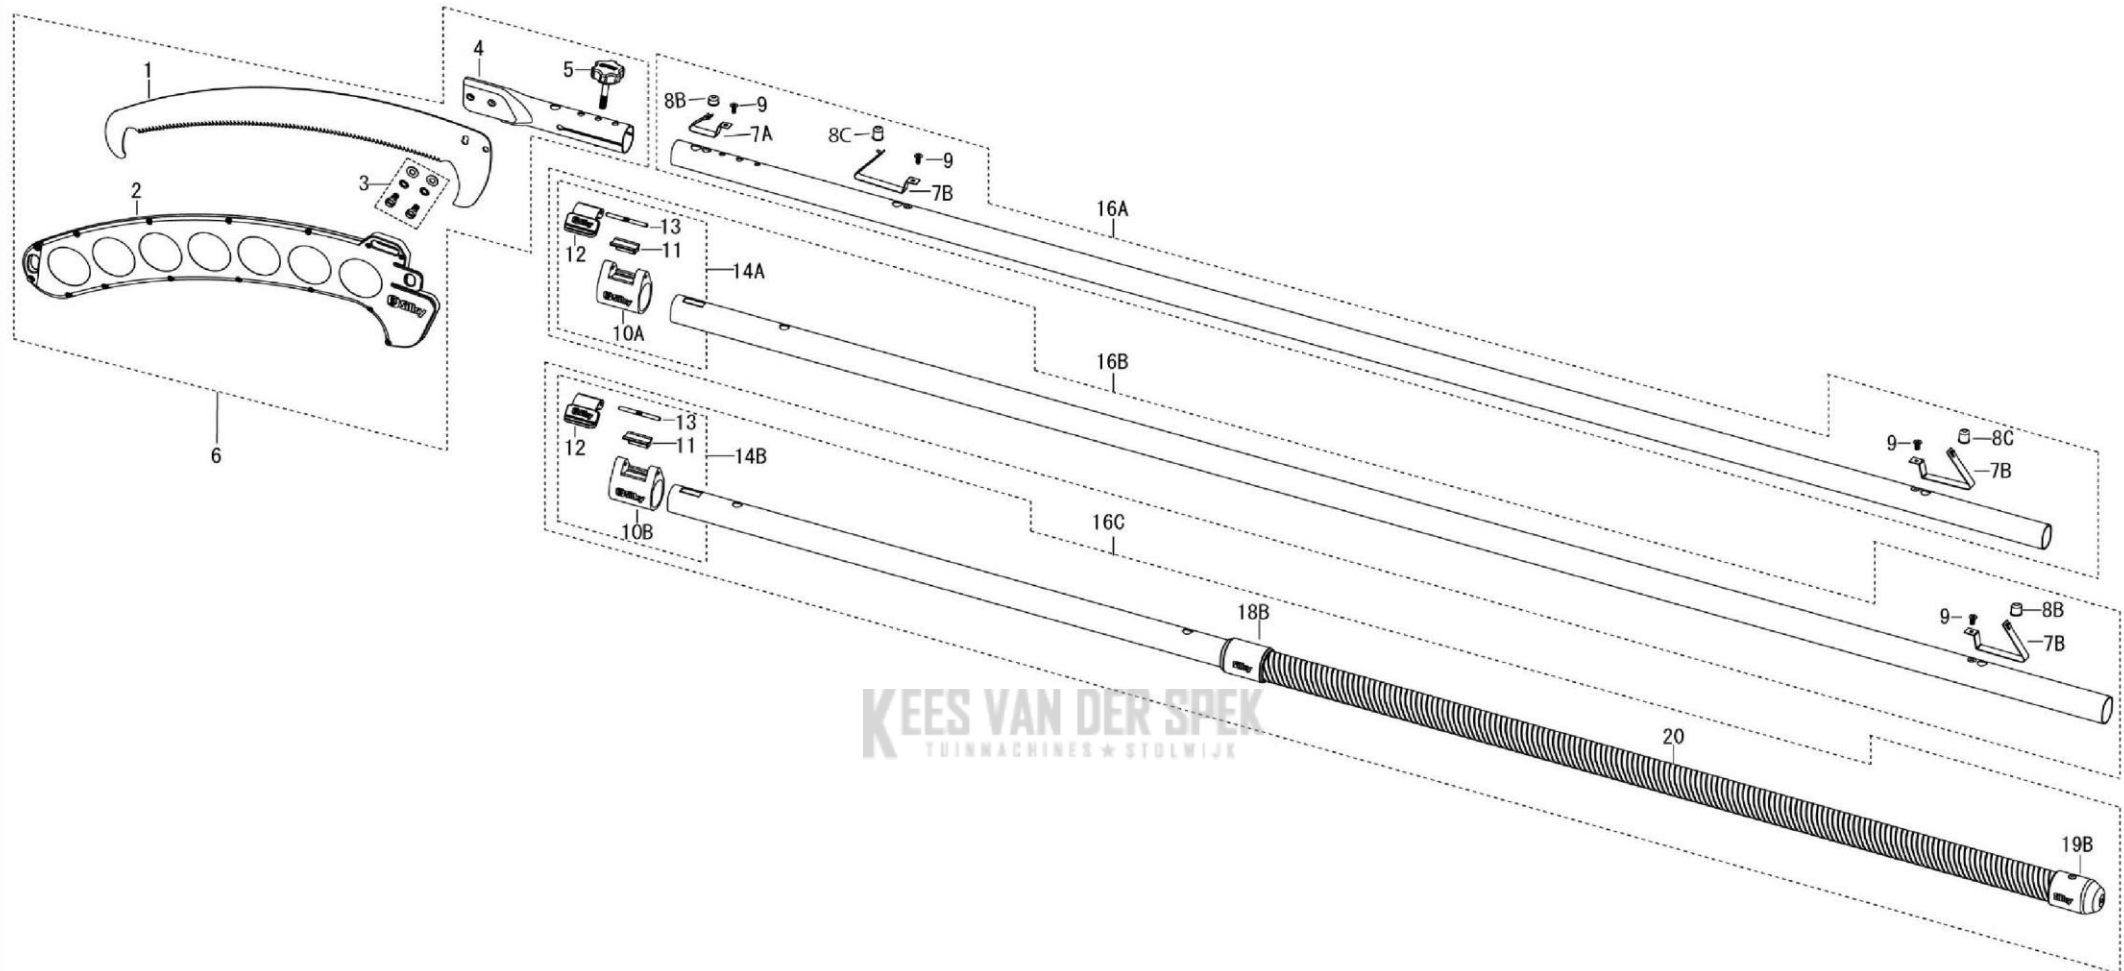

HAYAUCHI 490

KEES VAN DER SPEK
TUINMACHINES ★ STOLWIJK

Exploded view Hayauchi 4900-6.5 2 extensions V.2016.05.10

KEES VAN DER SPEK
TUINMACHINES * STOLWIJK

Ref.	Article nr.	Description	Ref.	Article nr.	Description
1	KZSI177399N	blade Hayauchi 390	11	KZSI1770471	shaking-proof spacer
2	KZSI177402	cover Hayauchi 390	12	KZSI1770469	shaking-proof red lever
3	KZSI177001-4N	boltset blade assembling	13	KZSI1770484	shaking-proof rod pin
4	KZSI177013	blade fixing pipe	14A	KZSI1773952	shaking-proof stopper set small
5	KZSI1770450	bolt fixing pipe (new 2011)	14B	KZSI1773953	shaking-proof stopper set middle
6	KZSI177401	blade complete with cover & pipe	16A	KZSI1770462	upper pole 4900
7A	KZSI1770448	spring push button (new 2011)	16B	KZSI1770463	middle pole 4900
7B	KZSI3700478	spring push button	16C	KZSI1770464	lower pole 4900
	KZSI1770465	spring push button - old version w/o bolt (2006)	18B	KZSI1770491	rubber sleeve
8A	KZSI1770496	push button middle	19B	KZSI1770494	rubber sole
8B	KZSI1770497	push button large		KZSI1770453	pole cap - old version (2007)
9	KZSI3700477	screw for fixing spring	20	KZSI1770402	rubber grip tape
10A	KZSI1770466	shaking-proof cover small		KZSI1770455	rubber handle - old version (2007)
10B	KZSI1770467	shaking-proof cover middle		KSI017840	pole only