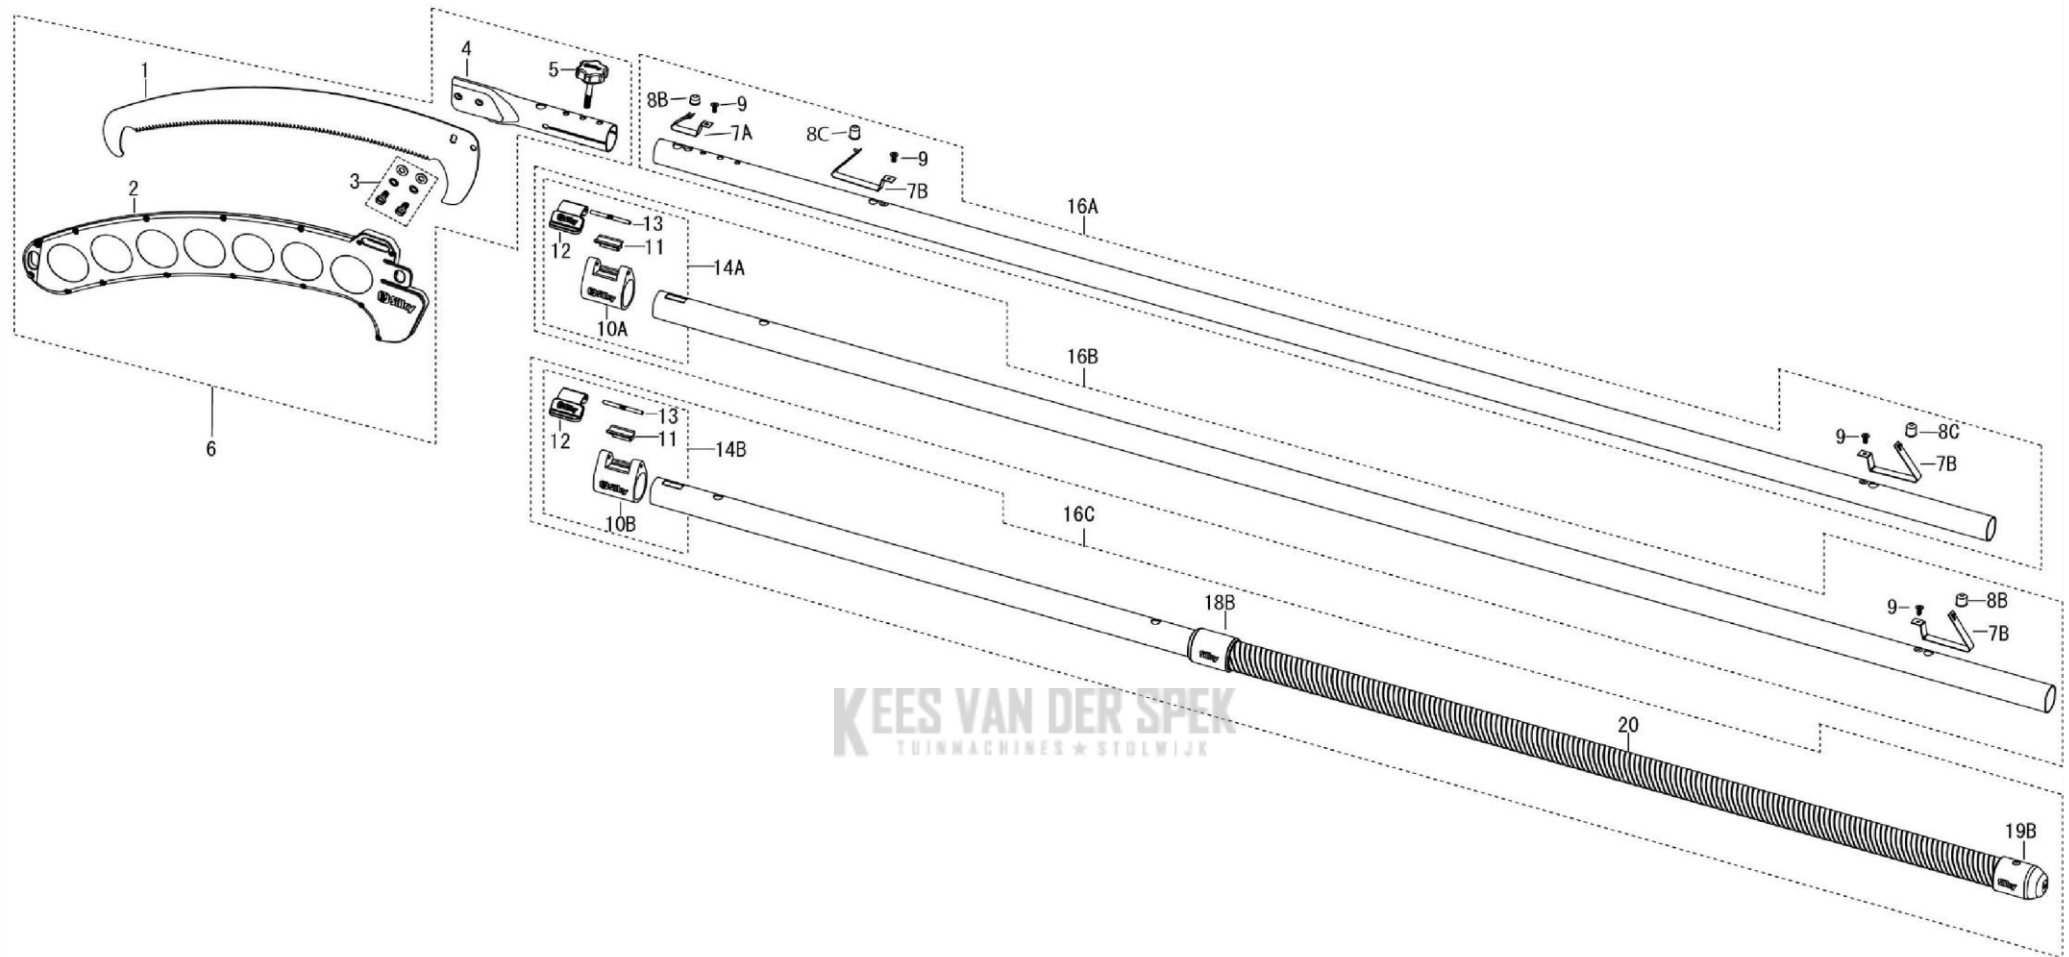

HAYAUCHI 240

KEES VAN DER SPEK
TUINMACHINES ★ STOLWIJK

Exploded view Hayauchi 2400-6.5 2 extension V.2016.05.10

Ref.	Article nr.	Description
1	KZSI177399N	blade Hayauchi 390
2	KZSI177402	cover Hayauchi 390
3	KZSI177001-4N	boltset blade assembling
4	KZSI177013	blade fixing pipe
5	KZSI1770450	bolt fixing pipe (new 2011)
6	KZSI177401	blade complete with cover & pipe
7A	KZSI1770448	spring push button (new 2011)
7B	KZSI3700478	spring push button
	KZSI1770465	spring push button - old version w/o bolt (2006)
8A	KZSI1770496	push button middle
8B	KZSI1770497	push button large
9	KZSI3700477	screw for fixing spring
10A	KZSI1770466	shaking-proof cover small
10B	KZSI1770467	shaking-proof cover middle

Ref.	Article nr.	Description
11	KZSI1770471	shaking-proof spacer
12	KZSI1770469	shaking-proof red lever
13	KZSI1770484	shaking-proof rod pin
14A	KZSI1773952	shaking-proof stopper set small
14B	KZSI1773953	shaking-proof stopper set middle
16A	KZSI1770462X	upper pole 2400
16B	KZSI1770463X	middle pole 2400
16C	KZSI1770464X	lower pole 2400
18B	KZSI1770491	rubber sleeve
19B	KZSI1770494	rubber sole
	KZSI1770453	pole cap - old version (2007)
20	KZSI1770402	rubber grip tape
	KZSI1770455	rubber handle - old version (2007)
	KSI017640	pole only