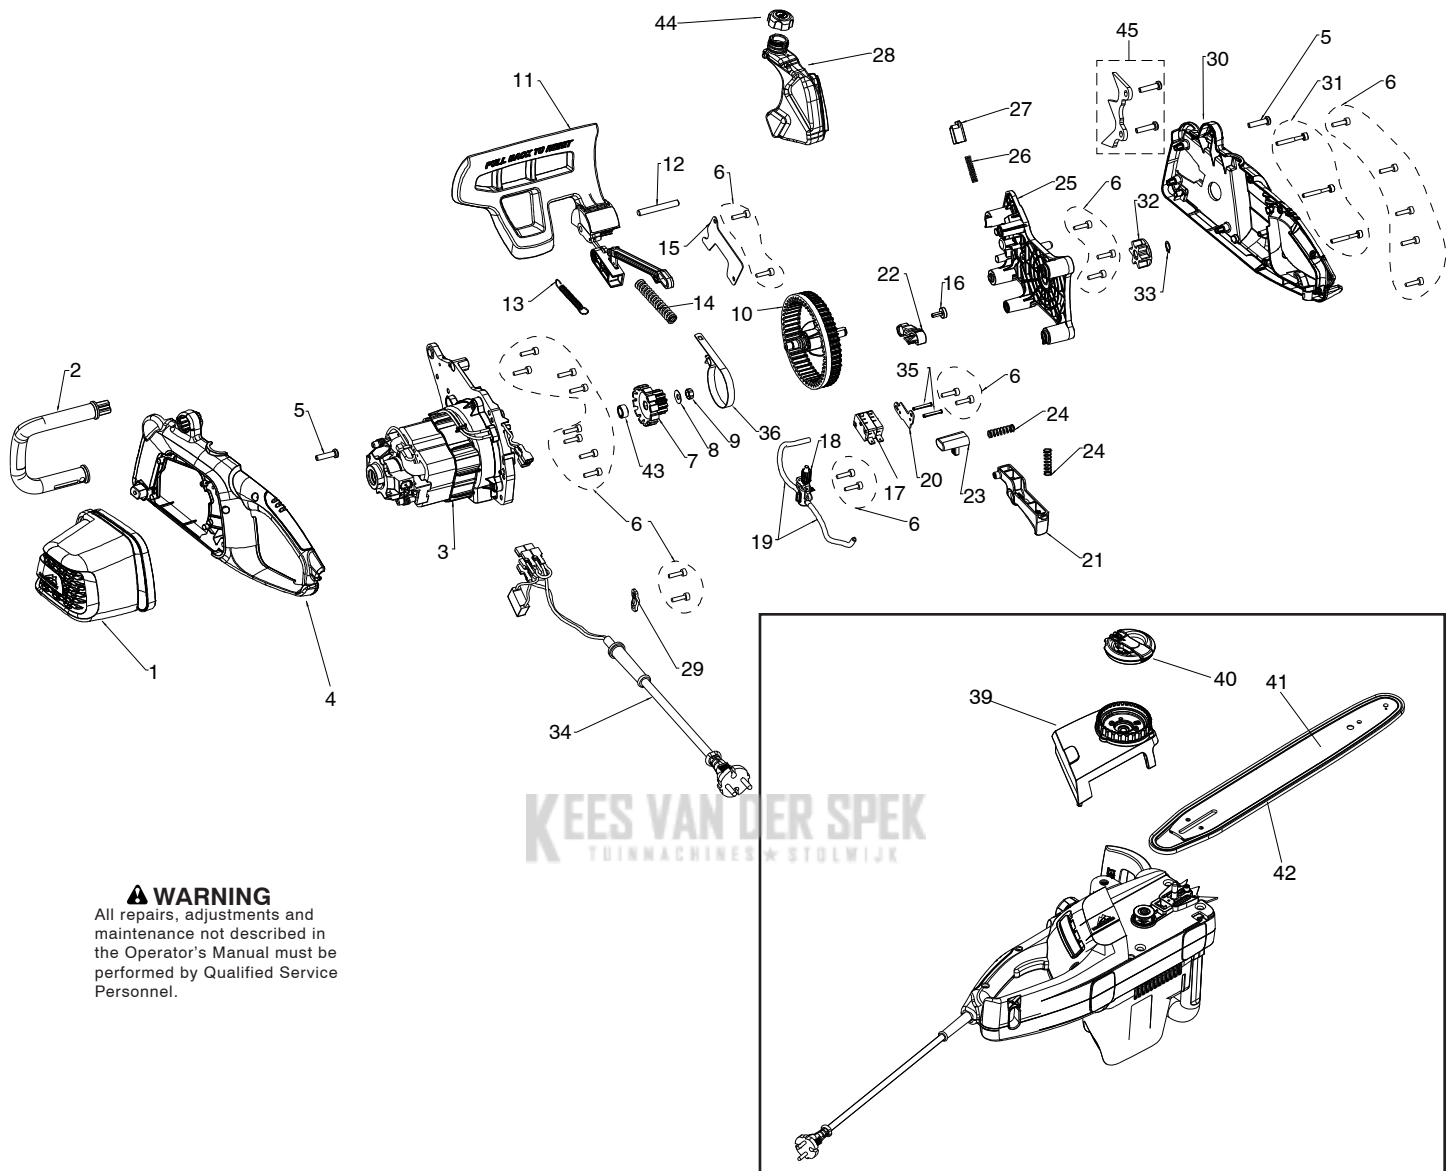

Parts List No. 967148201		 McGULLOCH ® PARTS LIST	MODEL CSE 2040S
Date 5/19/14	Replaces 3/7/14		NOTE : Illustration may differ from actual model due to design changes.

⚠ WARNING

All repairs, adjustments and maintenance not described in the Operator's Manual must be performed by Qualified Service Personnel.

Ref.	Part No.	Description	Ref.	Part No.	Description	Ref.	Part No.	Description
1	581126701	Cover, Motor	22	579044001	Lever, Switch	42	577615126	Saw Chain, 16 In.
2	581126901	Handle, Front	23	581132801	Lock, Trigger	43	586628301	Spacer
3	579044904	Motor Assy	24	530042091	Spring	44	586873701	Tank Cap Assy
4	581126601	Housing, Left	25	581006502	Bearing Housing Assy	45	586873601	Spike Kit
5	530016432	Screw	26	545071201	Spring, Handguard Position			
6	530016449	Screw	27	580637501	Catch, Hand Guard			
7	579043101	Pinion	28	580977802	Tank Assy (Incl. 44)			
8	586555801	Disc Spring	29	579715501	Cord Bracket			
9	574594401	Nut	30	581126501	Housing, Right			
10	579658801	Gear Assy	31	530016448	Screw			
11	579590001	Link Assy, Chain Brake	32	579045701	Sprocket			
12	579045302	Pin, Hand Guard	33	530042090	Retaining Ring			
13	579044301	Spring, Coast Brake	34	579663703	Cord			
14	579589801	Spring, Brake	35	586082401	Pin			
15	579044801	Plate, Brake Spring	36	579044701	Brake Band			
16	579598601	Screw, Retaining	37	--	--			
17	586072201	Micro Switch	38	--	--			
18	579043901	Oil Pump	39	585638403	Cover, Bar - Toolless			
19	579044101	Oil Hose	40	577314401	Knob			
20	586073401	Plate, Switch	41	577614331	Bar, 16 In.			
21	581132701	Trigger						

✓ = New Part Number For This IPL