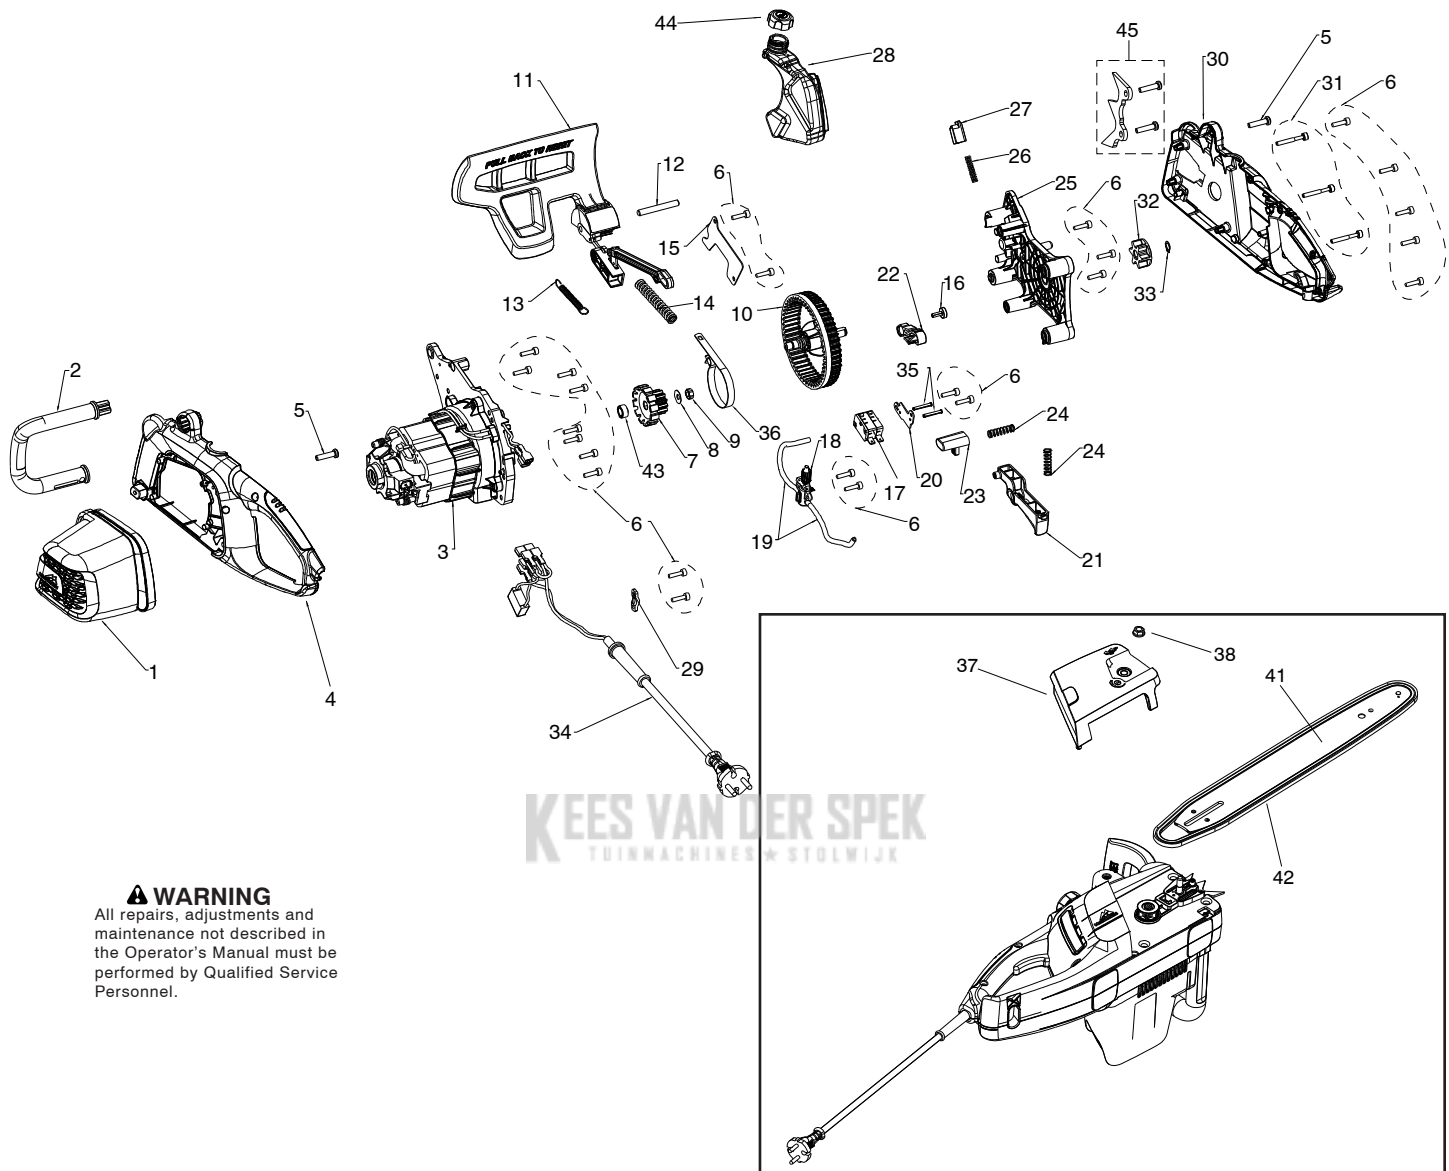

Parts List No. 967148101		 McGULLOCH ® PARTS LIST	MODEL CSE 2040
Date 5/19/14	Replaces 3/7/14		NOTE : Illustration may differ from actual model due to design changes.

⚠ WARNING

All repairs, adjustments and maintenance not described in the Operator's Manual must be performed by Qualified Service Personnel.

Ref.	Part No.	Description	Ref.	Part No.	Description	Ref.	Part No.	Description
1	581126701	Cover, Motor	22	579044001	Lever, Switch	42	577615126	Saw Chain, 16 In.
2	581126901	Handle, Front	23	581132801	Lock, Trigger	43	586628301	Spacer
3	579044904	Motor Assy	24	530042091	Spring	44	586873701	Tank Cap Assy
4	581126601	Housing, Left	25	581006501	Bearing Housing Assy	45	586873601	Spike Kit
5	530016432	Screw	26	545071201	Spring, Handguard Position			
6	530016449	Screw	27	580637501	Catch, Hand Guard			
7	579043101	Pinion	28	580977802	Tank Assy (Incl. 44)			
8	586555801	Disc Spring	29	579715501	Cord Bracket			
9	574594401	Nut	30	581126501	Housing, Right			
10	579658801	Gear Assy	31	530016448	Screw			
11	579590001	Link Assy, Chain Brake	32	579045701	Sprocket			
12	579045302	Pin, Hand Guard	33	530042090	Retaining Ring			
13	579044301	Spring, Coast Brake	34	579663703	Cord			
14	579589801	Spring, Brake	35	586082401	Pin			
15	579044801	Plate, Brake Spring	36	579044701	Brake Band			
16	579598601	Screw, Retaining	37	585638303	Cover, Bar - Tooled			
17	586072201	Micro Switch	38	530015917	Nut, Bar			
18	579043901	Oil Pump	39	--	--			
19	579044101	Oil Hose	40	--	--			
20	586073401	Plate, Switch	41	577614331	Bar, 16 In.			
21	581132701	Trigger						

✓ = New Part Number For This IPL