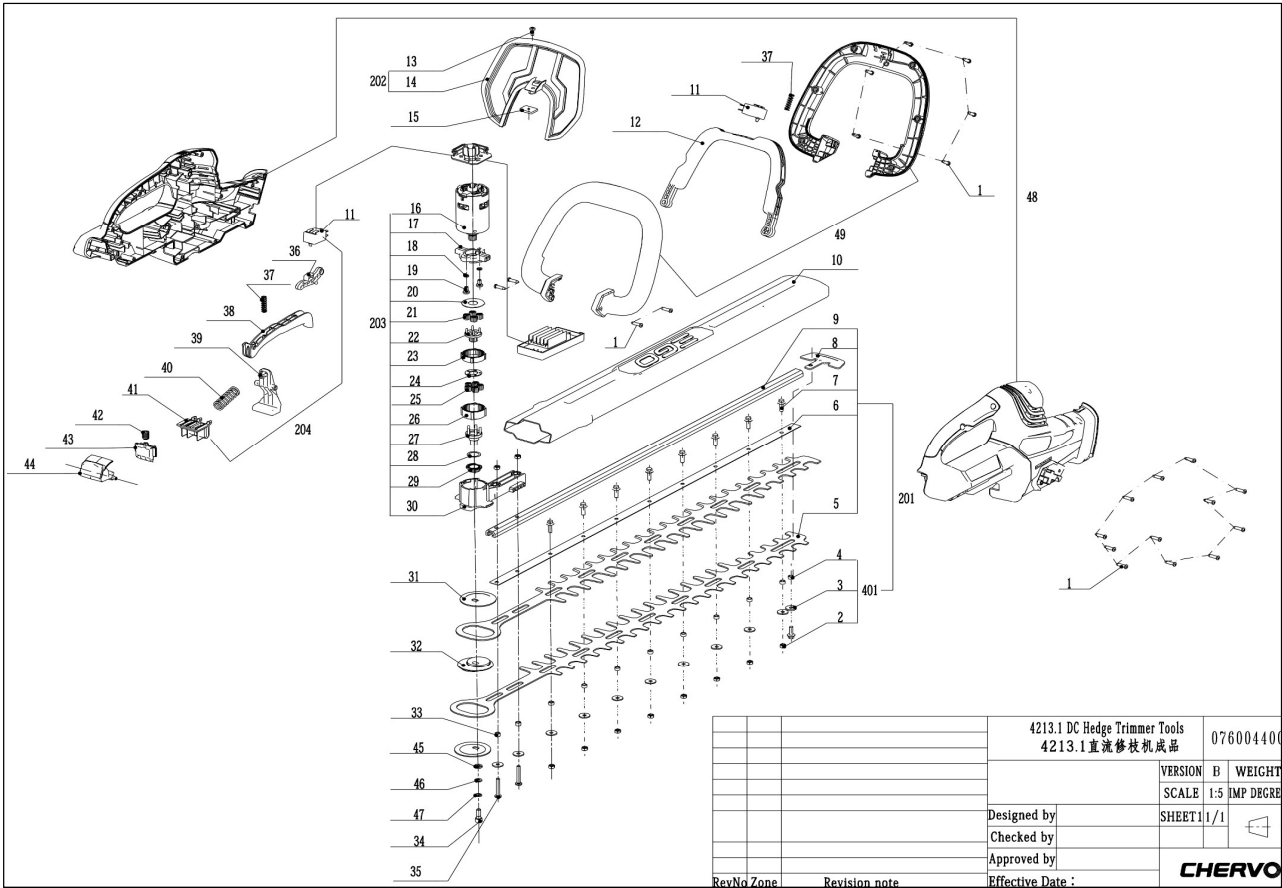

HT2400E

Index No.	Art. No.	Technical Information	Description	QTY in machine
1	5610032004		Tapping Screw	22
2		Only available as part of assembly	Prevailing Torque Hexagon Nut	10
3		Only available as part of assembly	Plain Washer	11
4		Only available as part of assembly	Bush	9
5		Only available as part of assembly	Blade	2
6	3704421001		Support Plate	1
7	5640184003		Bolt	9
8	3705700001		Tip Protector	1
9	3551780001		Clamp Support	1
10	3124359002		Sheath	1
11	4870381001	New part can be used with new and old machines	Trigger Switch	2
12	3124356001		Switch Trigger	1
13	5620424001		Screw	1
14	3124203002		Guard	1
15	3704304001		Fixing Block	1
16	2820184002		Motor & Gear ASSY	1
17		Only available as part of assembly	Gear Case Cover	1
18		Only available as part of assembly	Spring Washer	2
19		Only available as part of assembly	Screw	2
20		Only available as part of assembly	Washer	1
21		Only available as part of assembly	Planet Gear	4
22		Only available as part of assembly	Sun Gear	1
23		Only available as part of assembly	Ring Gear	1
24		Only available as part of assembly	Washer	1
25		Only available as part of assembly	Planet Gear	5
26		Only available as part of assembly	Ring Gear	1
27		Only available as part of assembly	Carrier	1
28		Only available as part of assembly	Washer	1
29		Only available as part of assembly	Oil Impreging Bearing	1
30		Only available as part of assembly	Gear Case	1
31	5650494001		Washer	2
32	3552206001		Eccentric Block	1
33	5650493001		Bush	2
34	5620340003		Hexagon Socket Screw	1
35	5620462001		Screw	2
36	3124267001		Lever	1
37	3660076001		Spring	2