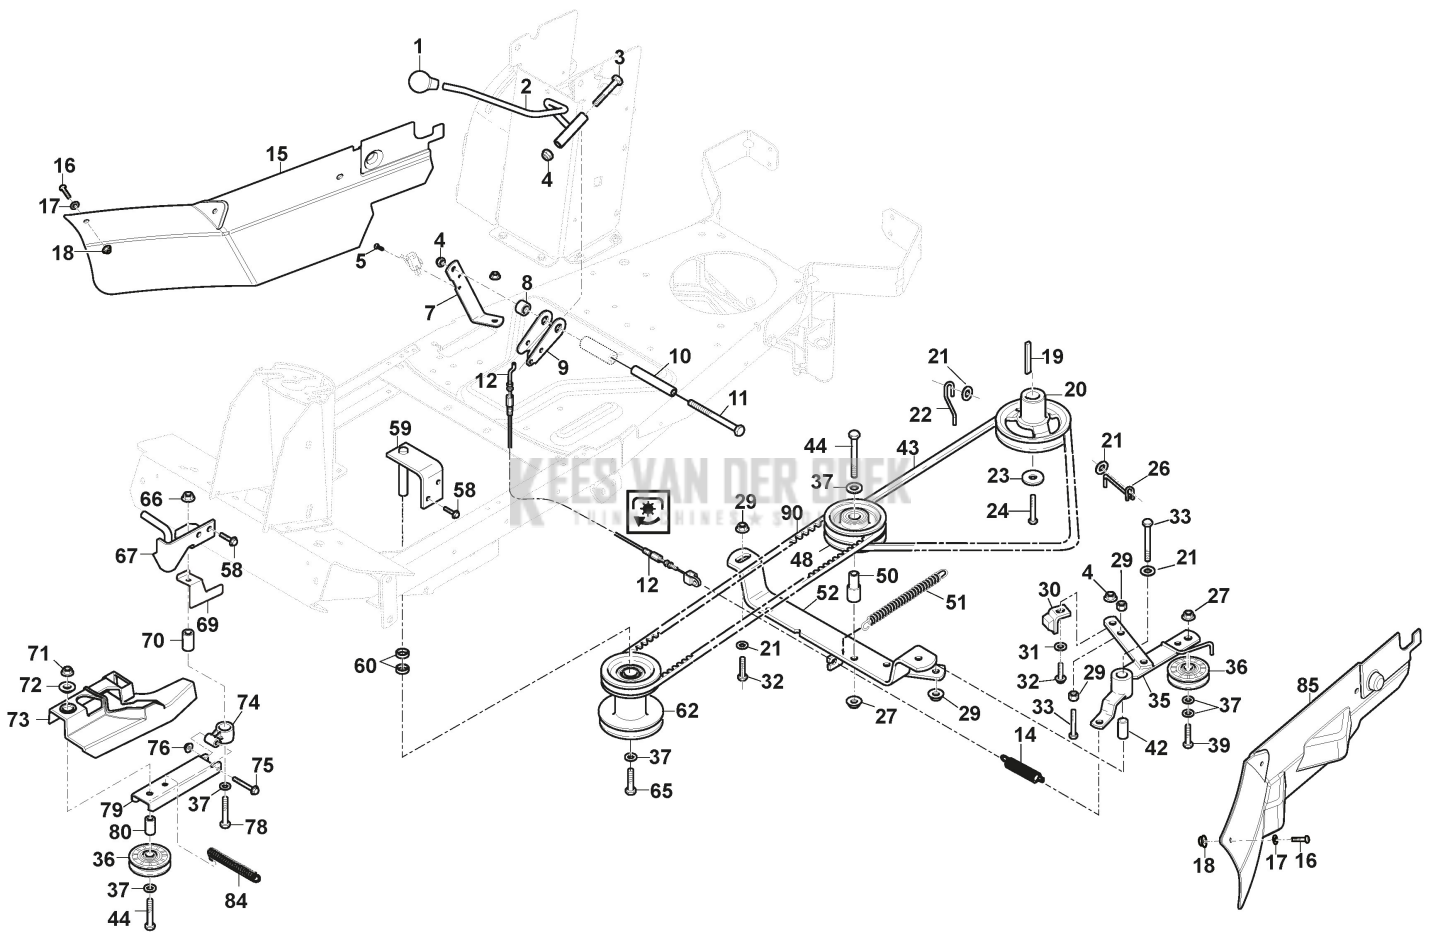

PTO

Ref.nr.	Qty	Item number	Description	Notes	From	Up to
1	1	1134-2551-01	Knob			
2	1	1134-5276-01	Control Lever			
3	1	112692080/0	Screw			
4	3	112155000/0	Nut			
5	2	9840-7716-16	Screw			
7	1	1134-5356-01	Strut			
8	1	1134-3047-01	Spacer			
9	1	1134-5271-01	Control Bracket			
10	1	1134-5274-02	Spacer			
11	1	9997-0812-02	Screw			
12	1	1134-3573-06	Pto Cable			
14	1	1134-1242-02	Spring			
15	1	337600008/1	Side Protection - Rh			
16	4	9893-0616-16	Screw			
17	4	112523040/0	Washer			
18	4	112292102/0	Nut			
19	1	9600-0251-01	Key	L = 2 1/2"		
20	1	1137-0081-01	Engine Pulley			
21	4	112523060/0	Washer			
22	1	1134-5058-01	Belt Guide			
23	1	1134-5017-02	Washer			
24	1	9987-5332-16	Screw			
26	1	1134-5057-01	Belt Guide			
27	2	9739-1031-22	Nut			
29	5	112154220/0	Nut			
30	1	1134-4164-03	Brake Pad			
31	1	9699-0090-02	Washer			
32	3	9959-0820-16	Screw			
33	2	112691800/0	Screw			
35	1	1137-0144-01	Tension Arm Assy			
36	2	387605008/0	Tension Roller (Grey)			
37	6	112521360/0	Washer			
39	1	112794400/0	Screw			
42	1	1134-1565-10	Spacer			
43	1	1134-9146-01	V-Belt	9585-0204-01		
43	1	9585-0204-01	V-Belt	Replaced by Service Code: 1134-9146-01		
44	2	9997-1070-12	Screw			
48	1	387605004/0	Centre Belt Pulley			
50	1	1134-1839-02	Shaft			
51	1	1131-1506-00	Spring			
52	1	1134-5037-01	Mounting Bracket (Black)			
58	4	9945-0816-16	Screw			
59	1	1134-4650-01	Pulley Bracket			
60	2	1134-0052-00	Spacer			
62	1	387605015/0	Intermediate Belt Pulley			
65	1	9997-1040-16	Screw			
66	1	112156602/0	Nut			
67	1	387773553/0	Bracket