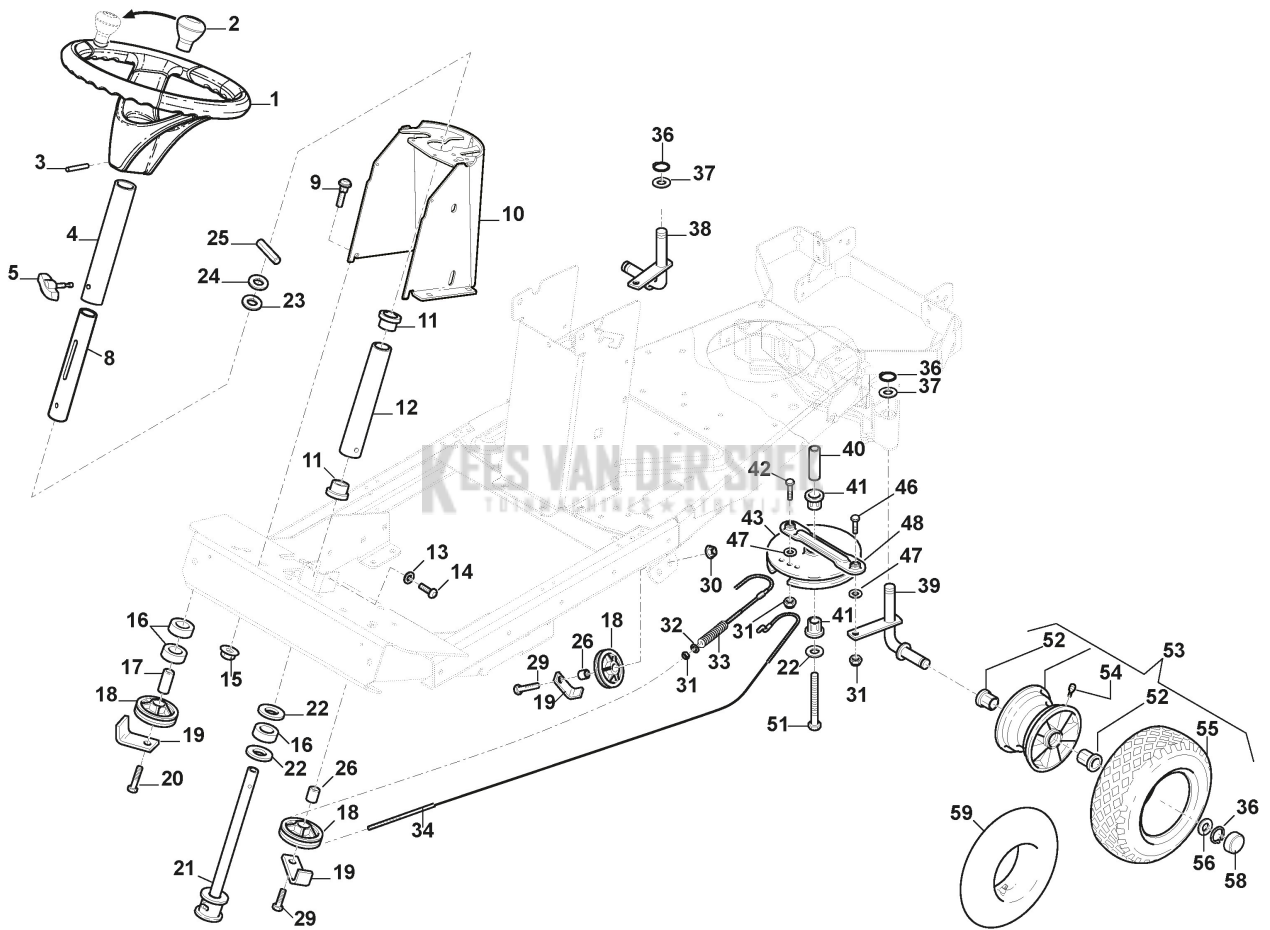

Kees van der Spek
TUINMACHINES & STOLWIJK

Chassis

Ref.nr.	Qty	Item number	Description	Notes	From	Up to
1	1	1134-5301-01	Upper Seat Bracket			
2	1	112691115/0	Screw			
3	1	112604899/0	Crown Fastener			
4	4	112155000/0	Nut			
5	1	1134-1565-06	Spacer			
6	1	1134-5302-01	Spring			
7	1	1134-5299-01	Push Plate			
8	5	9699-0090-02	Washer			
10	1	9924-1235-19	Screw			
11	1	137430116/0	Spring			
13	1	1134-5296-04	Seat Bracket (Yellow)			
14	4	1134-0240-00	Screw			
15	1	112156603/0	Nut			
16	5	9959-0820-16	Screw	L = 20 mm		
17	8	112154220/0	Nut			
19	2	9897-0820-16	Screw			
20	1	1134-4945-01	Lift Catch Assy			
22	1	4231-0013-00	Spring			
23	1	1134-4938-01	Lift Pedal			
24	2	112292102/0	Nut			
25	2	112791500/0	Screw			
26	1	387256053/0	Lift Fork			
28	2	9959-1025-16	Screw			
29	2	9739-1031-22	Nut			
30	1	1134-4117-01	Bracket			
31	2	1134-2684-01	Bearing			
32	1	1134-5293-02	Floor Plate			
33	6	9893-0616-16	Screw			
34	1	387800059/0	Frame			
35	1	387785215/0	Attachment-Rh			
36	1	1134-6630-01	Attachment-Lh			
38	3	9959-0825-16	Screw			
39	2	9959-0820-16	Screw			
40	1	1134-4627-01	Tow Bar			
41	1	1134-6703-01	Rear Axle			
42	3	112379511/0	Grease Dispenser			
43	1	9699-0088-02	Washer			
44	1	112609260/0	Seeger			
46	1	387593601/0	Heat Guard			
48	1	1134-5454-01	Catch			
50	2	9757-0821-02	Nut			
51	2	9943-0516-16	Screw			