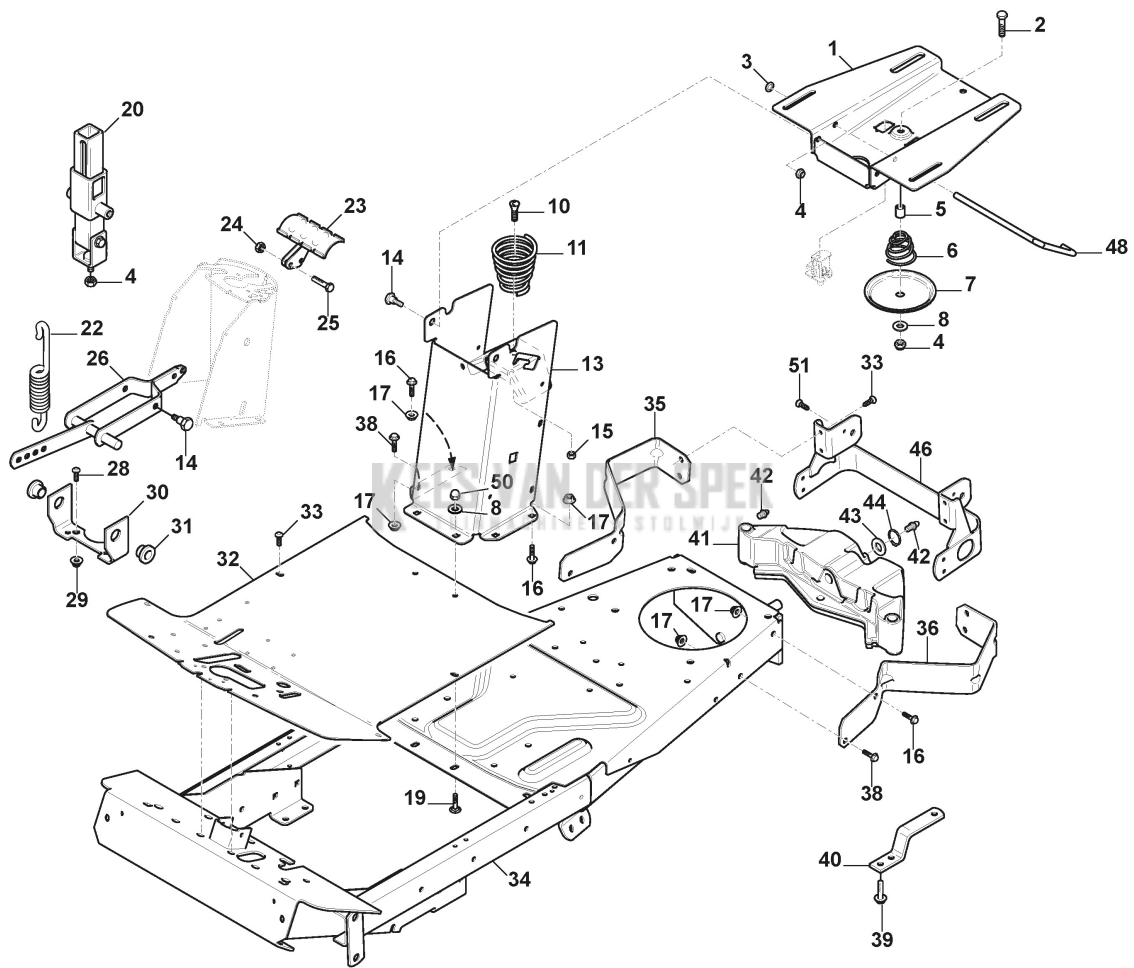

Chassis

Ref.nr.	Qty	Item number	Description	Notes	From	Up to
1	1	1134-5301-01	Upper Seat Bracket			
2	1	112691115/0	Screw			
3	1	112604899/0	Crown Fastener			
4	4	112155000/0	Nut			
5	1	1134-1565-06	Spacer			
6	1	1134-5302-01	Spring			
7	1	1134-5299-01	Push Plate			
8	5	9699-0090-02	Washer			
10	1	9924-1235-19	Screw			
11	1	137430116/0	Spring			
13	1	1134-5296-04	Seat Bracket (Yellow)			
14	4	1134-0240-00	Screw			
15	1	112156603/0	Nut			
16	5	9959-0820-16	Screw	L = 20 mm		
17	8	112154220/0	Nut			
19	2	9897-0820-16	Screw			
20	1	1134-4945-01	Lift Catch Assy			
22	1	4231-0013-00	Spring			
23	1	1134-4938-01	Lift Pedal			
24	2	112292102/0	Nut			
25	2	112791500/0	Screw			
26	1	387256053/0	Lift Fork			
28	2	9959-1025-16	Screw			
29	2	9739-1031-22	Nut			
30	1	1134-4117-01	Bracket			
31	2	1134-2684-01	Bearing			
32	1	1134-5293-02	Floor Plate			
33	6	9893-0616-16	Screw			
34	1	387800059/0	Frame			
35	1	387785215/0	Attachment-Rh			
36	1	1134-6630-01	Attachment-Lh			
38	3	9959-0825-16	Screw			
39	2	9959-0820-16	Screw			
40	1	1134-4627-01	Tow Bar			
41	1	1134-6703-01	Rear Axle			
42	3	112379511/0	Grease Dispenser			
43	1	9699-0088-02	Washer			
44	1	112609260/0	Seeger			
46	1	387593601/0	Heat Guard			
48	1	1134-5454-01	Catch			
50	2	9757-0821-02	Nut			
51	2	9943-0516-16	Screw