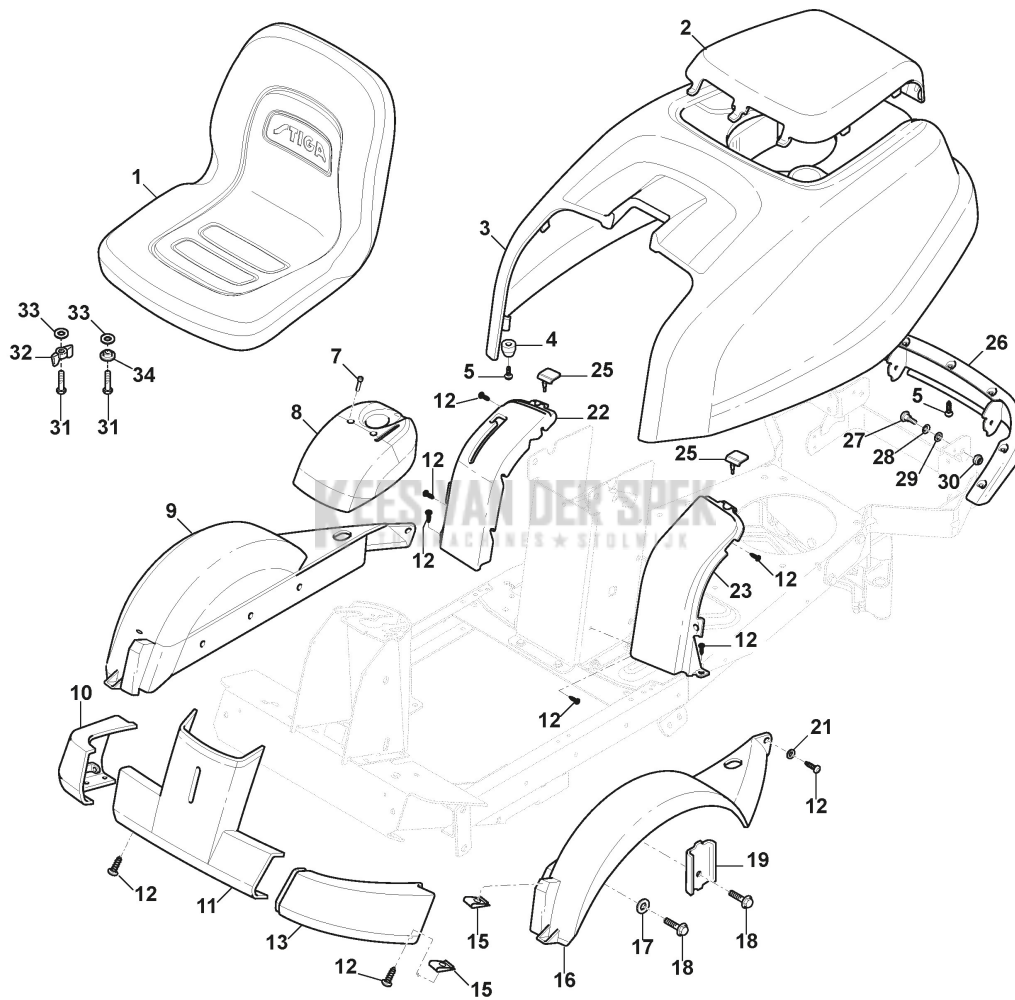

STIGA

VILLA 14 HST (2020)

2F2720421/S16

KEES VAN DER SPEK
TUINMACHINES * STOLWIJK

Spare parts list Reservdelar Repuestos Ersatzteile Pièces détachées Reserve onderdelen Catalogo ricambi

- Use ST. S.p.A. Genuine Spare Parts specified in the parts list for repair and/or replacement.
- The contents described in the parts list may change due to improvement.
- The drawings of the spare parts are only indicative And might Not represent the part in question exactly.
- The indications "right" - "left" - "front" - "rear" refer to the position of the operator when using the machine.
- When placing orders of parts for repair And/Or replacement, make sure that the illustrated parts list Is the one applying to the machine's year of manufacture, as shown on the identification plate attached to the machine.

Body

Ref.nr.	Qty	Item number	Description	Notes	From	Up to
1	1	137722604/0	Seat			
2	1	337110333/0	Engine Cover-Grey			
3	1	1134-5283-02	Engine Hood Yellow			
4	2	1134-4790-02	Hood Guide (Black)			
5	9	9838-9530-12	Screw			
7	2	9946-0525-16	Screw			
8	1	337110362/0	Front Cover Yellow			
9	1	337491252/0	Mud Guard-Rh (Grey)			
10	1	337502508/0	Bumper Front-Rh (Grey)			
11	1	1134-5305-01	Lower Hood Yellow			
12	17	9893-0616-16	Screw			
13	1	337502509/0	Bumper Front-Lh (Grey)			
15	4	1134-4176-01	Clips			
16	1	337491253/0	Mud Guard-Lh (Grey)			
17	4	112523060/0	Washer			
18	6	9945-0816-16	Screw			
19	2	1137-0088-01	Support Plate			
21	2	112523040/0	Washer			
22	1	337120151/0	Dashboard Hst-Rh (Grey)			
23	1	337120152/0	Dashboard-Lh (Grey)			
25	4	125260000/0	Grommet			
26	1	387457005/0	Rear Bumper (Grey)			
27	2	1134-0240-00	Screw			
28	2	9665-0002-00	Washer			
29	2	1134-4242-01	Washer			
30	2	112155000/0	Nut			
31	4	112793102/0	Screw			
32	2	1134-4481-01	Wing Nut			
33	4	112523060/0	Washer			
34	2	1134-4185-01	Flange Washer			