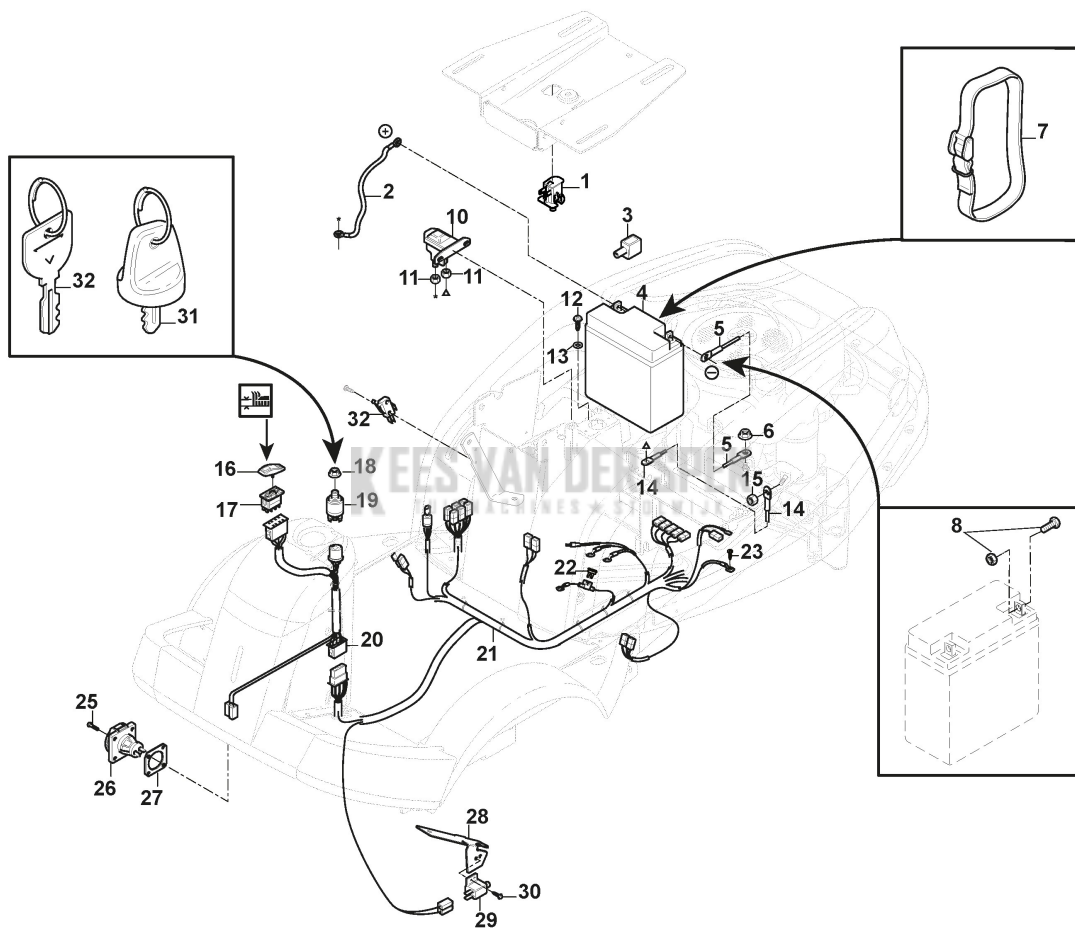

Electrical Parts

Ref.nr.	Qty	Item number	Description	Notes	From	Up to
1	1	1134-3156-02	Switch			
2	1	1134-0234-02	Battery Cable (+)	L = 395 mm		
3	1	1134-2310-01	Guard Cap (+)			
4	1	118120007/0	Battery	18 Ah		
5	1	1134-2042-02	Battery Cable	L = 350 mm		
6	1	112155000/0	Nut			
7	1	1134-5245-01	Battery Strap			
8	1	1134-6113-01	Screw			
10	1	118736112/0	Solenoid	incl. 11		
11	2	9743-5121-32	Nut			
12	1	112728697/0	Screw			
13	1	112523040/0	Washer			
14	1	1134-4702-02	Cable	L = 480 mm		
15	1	112361005/0	Nut	1/4 UNC		
18	1	1134-4749-01	Nut			
19	1	1134-4093-01	Ignition Switch			
20	1	1134-6348-01	Cable Harness			
21	1	187040304/0	Cable Harness	incl. pos. 22		
22	1	1134-3496-06	Fuse (20A) Yellow	20A		
23	1	9943-0516-16	Screw			
28	1	1134-4610-01	Switch Bracket			
29	1	1134-3399-02	Switch			
30	2	9852-8013-16	Screw			
31	1	1134-4734-01	Ignition Key			
32	1	1134-6125-01	Ignition Key			
32	1	9400-0360-01	Microswitch