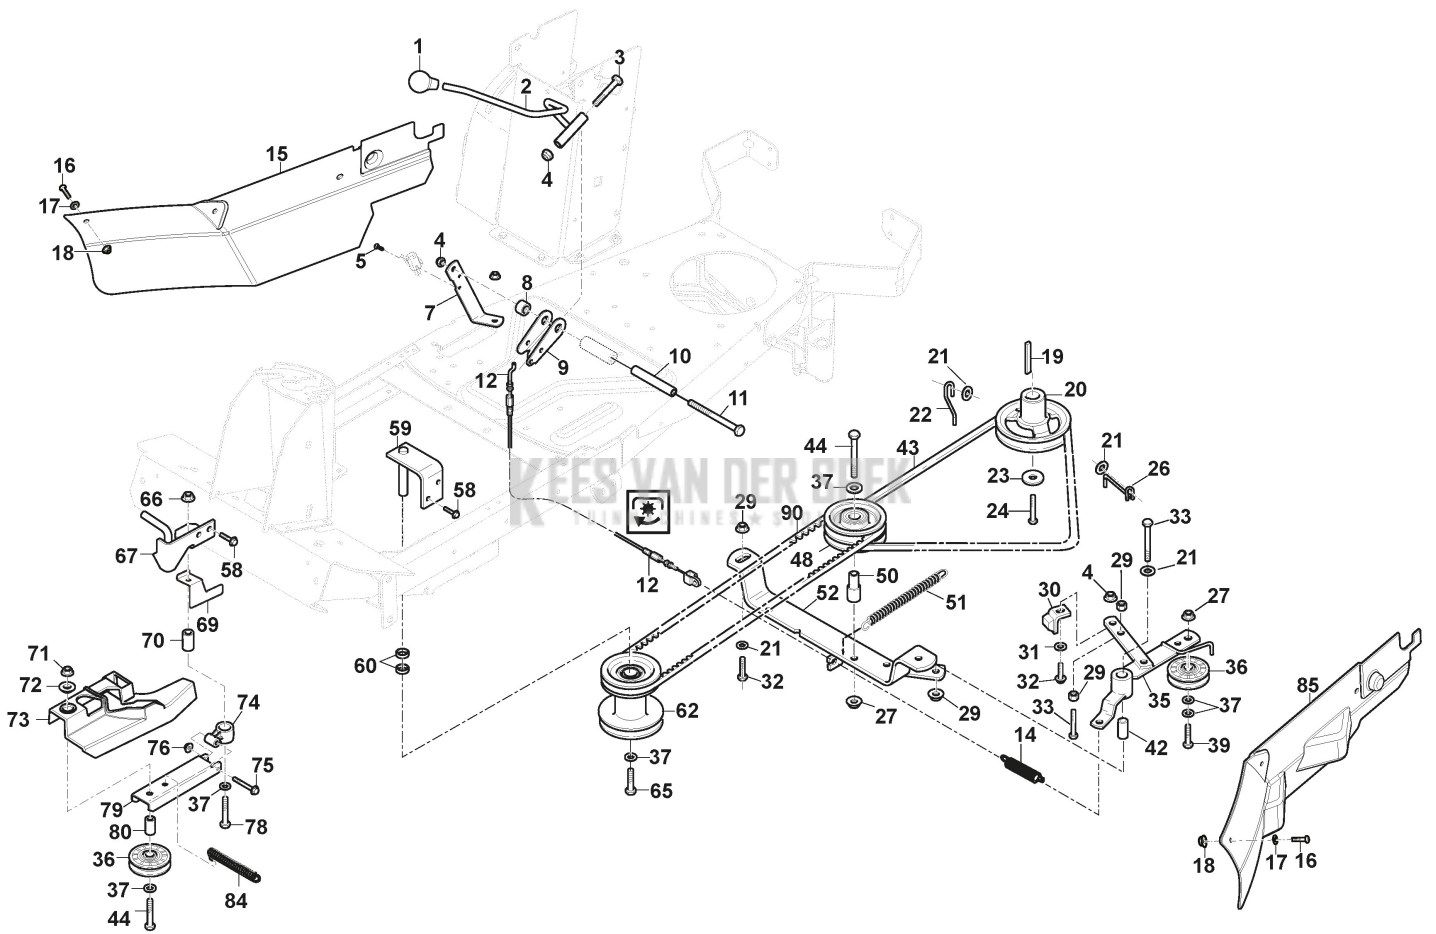

Steering

Ref.nr.	Qty	Item number	Description	Notes	From	Up to
59	1	9545-0204-00	Inner Tube	Reservdel/spare part		

KEES VAN DER SPEK
TUINMACHINES & STOLWIJK

PTO

Ref.nr.	Qty	Item number	Description	Notes	From	Up to
1	1	1134-2551-01	Knob			
2	1	1134-5276-01	Control Lever			
3	1	112692080/0	Screw			
4	3	112155000/0	Nut			
5	2	9840-7716-16	Screw			
7	1	1134-5356-01	Strut			
8	1	1134-3047-01	Spacer			
9	1	1134-5271-01	Control Bracket			
10	1	1134-5274-02	Spacer			
11	1	9997-0812-02	Screw			
12	1	1134-3573-06	Pto Cable			
14	1	1134-1242-02	Spring			
15	1	337600008/1	Side Protection - Rh			
16	4	9893-0616-16	Screw			
17	4	112523040/0	Washer			
18	4	112292102/0	Nut			
19	1	9600-0251-01	Key	L = 2 1/2"		
20	1	1137-0081-01	Engine Pulley			
21	4	112523060/0	Washer			
22	1	1134-5058-01	Belt Guide			
23	1	1134-5017-02	Washer			
24	1	9987-5332-16	Screw			
26	1	1134-5057-01	Belt Guide			
27	2	9739-1031-22	Nut			
29	5	112154220/0	Nut			
30	1	1134-4164-03	Brake Pad			
31	1	9699-0090-02	Washer			
32	3	9959-0820-16	Screw			
33	2	112691800/0	Screw			
35	1	1137-0144-01	Tension Arm Assy			
36	2	387605008/0	Tension Roller (Grey)			
37	6	112521360/0	Washer			
39	1	112794400/0	Screw			
42	1	1134-1565-10	Spacer			
43	1	1134-9146-01	V-Belt	9585-0204-01		
43	1	9585-0204-01	V-Belt	Replaced by Service Code: 1134-9146-01		
44	2	9997-1070-12	Screw			
48	1	387605004/0	Centre Belt Pulley			
50	1	1134-1839-02	Shaft			
51	1	1131-1506-00	Spring			
52	1	1134-5037-01	Mounting Bracket (Black)			
58	4	9945-0816-16	Screw			
59	1	1134-4650-01	Pulley Bracket			
60	2	1134-0052-00	Spacer			
62	1	387605015/0	Intermediate Belt Pulley			
65	1	9997-1040-16	Screw			
66	1	112156602/0	Nut			
67	1	387773553/0	Bracket			