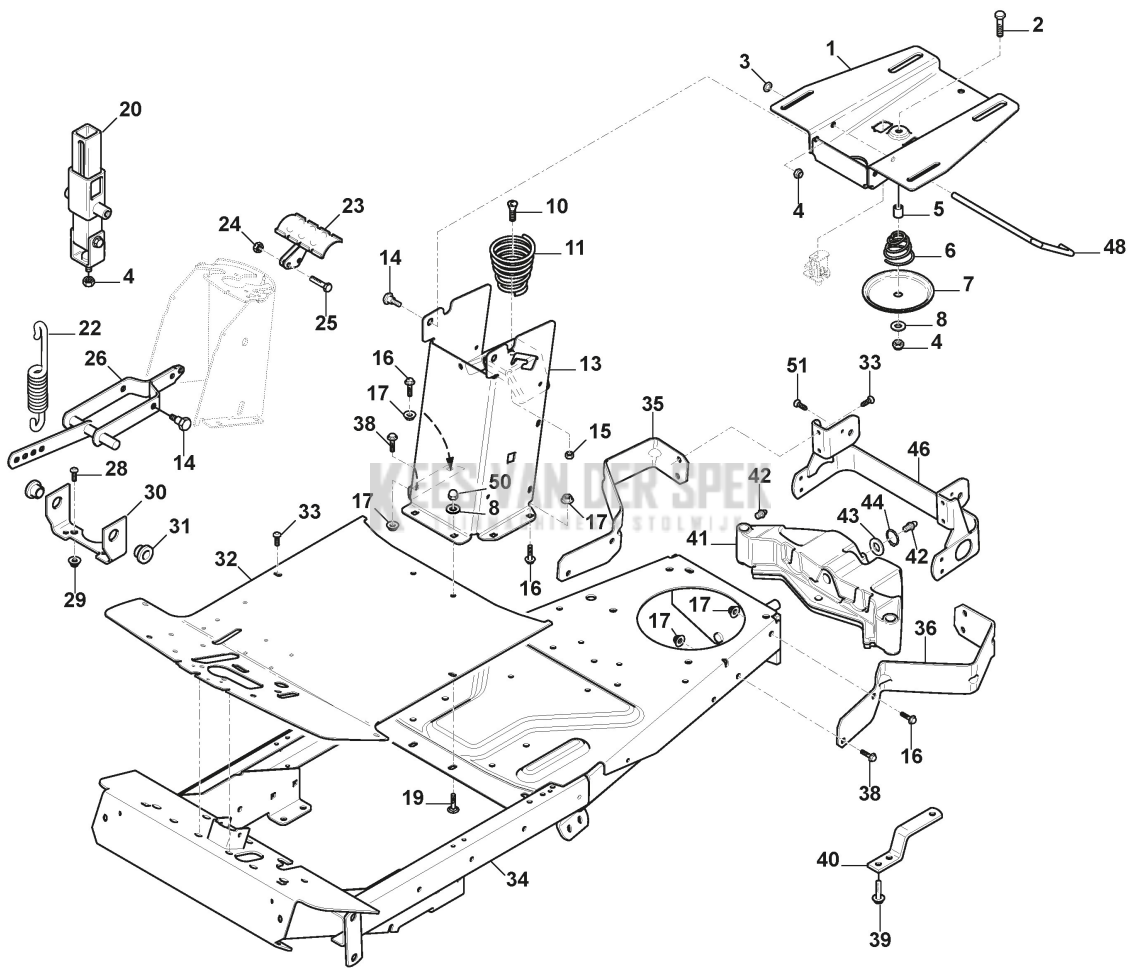

Chassis

Ref.nr.	Qty	Item number	Description	Notes	From	Up to
1	1	1134-5301-01	Upper Seat Bracket			
2	1	112691115/0	Screw			
3	1	112604899/0	Crown Fastener			
4	4	112155000/0	Nut			
5	1	1134-1565-06	Spacer			
6	1	1134-5302-01	Spring			
7	1	1134-5299-01	Push Plate			
8	5	9699-0090-02	Washer			
10	1	9924-1235-19	Screw			
11	1	137430116/0	Spring			
13	1	1134-5296-04	Seat Bracket (Yellow)			
14	4	1134-0240-00	Screw			
15	1	112156603/0	Nut			
16	5	9959-0820-16	Screw	L = 20 mm		
17	8	112154220/0	Nut			
19	2	9897-0820-16	Screw			
20	1	1134-4945-01	Lift Catch Assy			
22	1	4231-0013-00	Spring			
23	1	1134-4938-01	Lift Pedal			
24	2	112292102/0	Nut			
25	2	112791500/0	Screw			
26	1	387256053/0	Lift Fork			
28	2	9959-1025-16	Screw			
29	2	9739-1031-22	Nut			
30	1	1134-4117-01	Bracket			
31	2	1134-2684-01	Bearing			
32	1	1134-5293-02	Floor Plate			
33	6	9893-0616-16	Screw			
34	1	387800059/0	Frame			
35	1	387785215/0	Attachment-Rh			
36	1	1134-6630-01	Attachment-Lh			
38	3	9959-0825-16	Screw			
39	2	9959-0820-16	Screw			
40	1	1134-4627-01	Tow Bar			
41	1	1134-6703-01	Rear Axle			
42	3	112379511/0	Grease Dispenser			
43	1	9699-0088-02	Washer			
44	1	112609260/0	Seeger			
46	1	387593601/0	Heat Guard			
48	1	1134-5454-01	Catch			
50	2	9757-0821-02	Nut			
51	2	9943-0516-16	Screw			

Kees van der Spek
TUINMACHINES & STOLWIJK