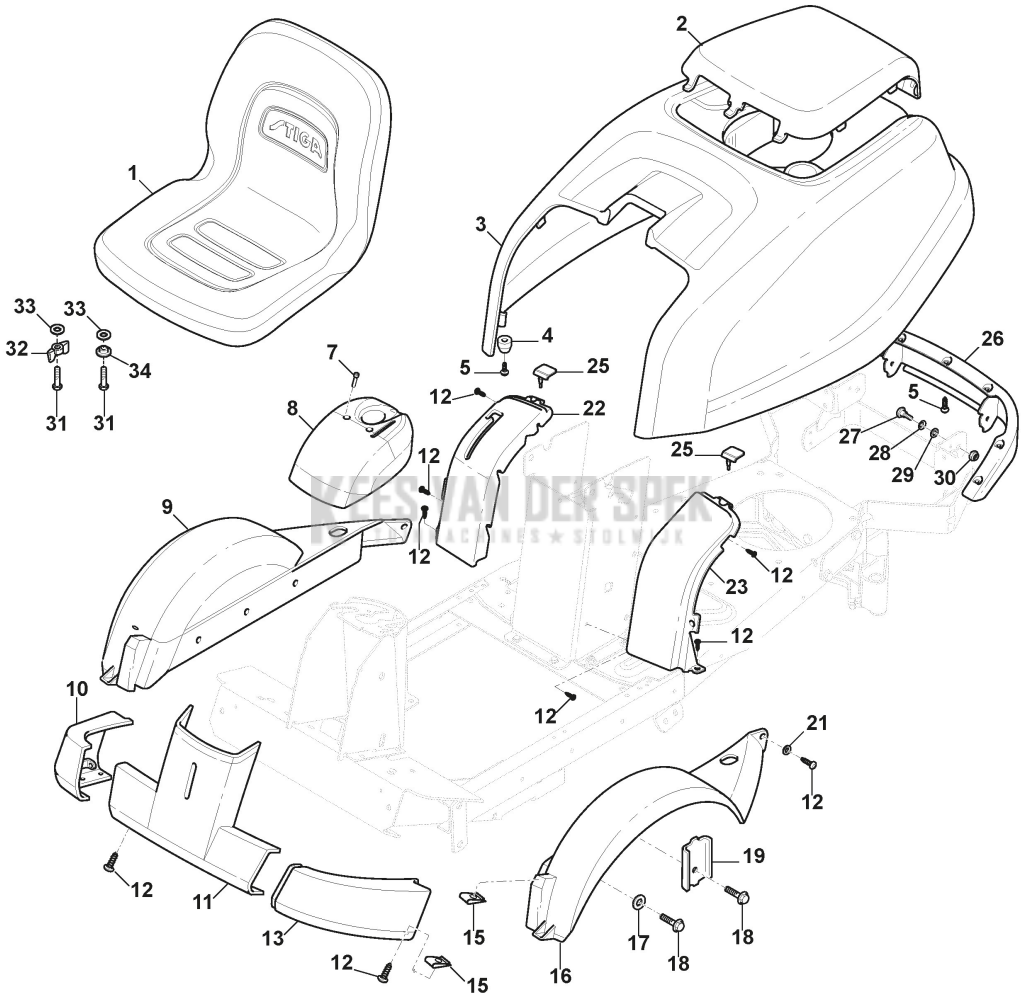

Body

Ref.nr.	Qty	Item number	Description	Notes	From	Up to
1	1	137722604/0	Seat			
2	1	337110333/0	Engine Cover-Grey			
3	1	1134-5283-02	Engine Hood Yellow			
4	2	1134-4790-02	Hood Guide (Black)			
5	9	9838-9530-12	Screw			
7	2	9946-0525-16	Screw			
8	1	337110362/0	Front Cover Yellow			
9	1	337491252/0	Mud Guard-Rh (Grey)			
10	1	337502508/0	Bumper Front-Rh (Grey)			
11	1	1134-5305-01	Lower Hood Yellow			
12	17	9893-0616-16	Screw			
13	1	337502509/0	Bumper Front-Lh (Grey)			
15	4	1134-4176-01	Clips			
16	1	337491253/0	Mud Guard-Lh (Grey)			
17	4	112523060/0	Washer			
18	6	9945-0816-16	Screw			
19	2	1137-0088-01	Support Plate			
21	2	112523040/0	Washer			
22	1	337120151/0	Dashboard Hst-Rh (Grey)			
23	1	337120152/0	Dashboard-Lh (Grey)			
25	4	125260000/0	Grommet			
26	1	387457005/0	Rear Bumper (Grey)			
27	2	1134-0240-00	Screw			
28	2	9665-0002-00	Washer			
29	2	1134-4242-01	Washer			
30	2	112155000/0	Nut			
31	4	112793102/0	Screw			
32	2	1134-4481-01	Wing Nut			
33	4	112523060/0	Washer			
34	2	1134-4185-01	Flange Washer			

Kees van der Spek
TUINMACHINES & STOLWIJK