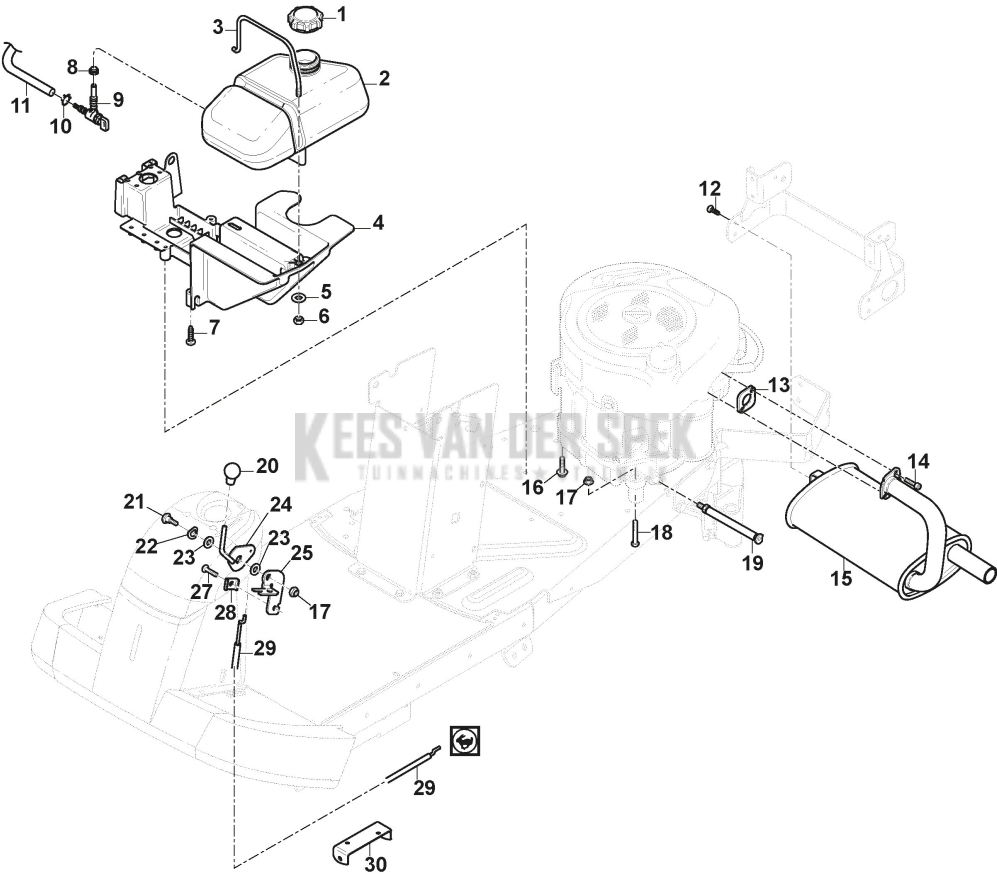

Engine

Ref.nr.	Qty	Item number	Description	Notes	From	Up to
1	1	125795001/1	Cap			
2	1	1134-6626-01	Fuel Tank			
3	1	1134-4808-01	Tank Clamp			
4	1	1134-4807-02	Support			
5	1	112523040/0	Washer			
6	1	112154510/0	Nut			
7	4	9838-8822-19	Screw			
8	1	1134-3225-01	Grommet			
8	1	337260151/0	Gasket			
9	1	1134-3224-01	Fuel Shut-Off Valve			
10	2	9578-0023-02	Hose Clamp			
11	1	1134-2975-15	Fuel Tube			
12	2	9893-0616-16	Screw			
13	1	1134-0433-00	Gasket			
14	2	1134-4930-01	Screw			
15	1	387753300/0	Muffler Assy			
16	3	9955-3725-16	Screw	3/8" x 25		
17	2	112155000/0	Nut			
18	1	112691115/0	Screw			
19	1	1134-5827-05	Oil Drain Assy			
20	1	1134-4078-01	Knob			
21	1	1134-0240-00	Screw			
22	1	9694-0001-00	Washer			
23	2	1134-4242-01	Washer			
24	1	1134-5465-02	Throttle Control Lever			
25	1	1134-5464-01	Bracket			
27	1	9943-0516-16	Screw			
28	1	9500-9991-00	Wire Clamp			
29	1	1134-4197-03	Throttle Cable	only models with Briggs & Stratton engine		
30	1	1134-6370-01	Wire Guide