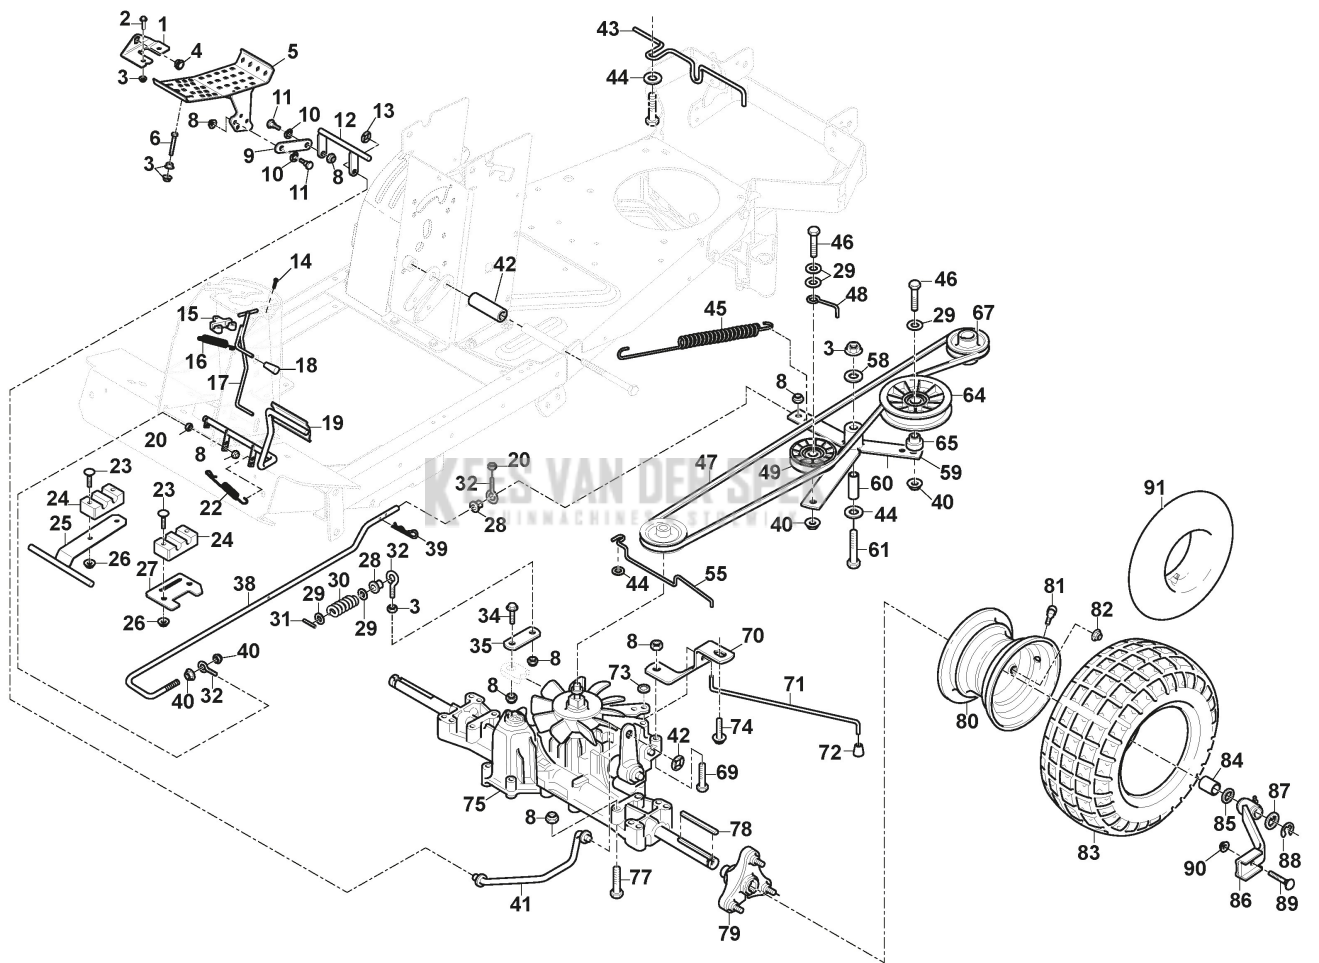

Transmission

Ref.nr.	Qty	Item number	Description	Notes	From	Up to
1	2	1134-2700-01	Bracket			
2	2	9959-0820-16	Screw			
3	6	112154220/0	Nut			
4	2	1134-6313-01	Bearing			
5	1	1134-6353-01	Drive Pedal			
6	1	112793900/0	Screw			
8	11	112155000/0	Nut			
9	1	1134-4441-01	Link			
10	2	9694-0001-00	Washer			
11	2	1134-0240-00	Screw			
12	1	1134-4440-01	Shaft			
13	2	112604899/0	Crown Fastener			
14	3	112728697/0	Screw			
15	1	1134-4002-01	Brake Rod Attachment			
16	1	1131-1497-01	Brake Spring			
17	1	1134-5353-01	Brake Rod			
18	1	1134-2786-01	Knob			
19	1	1134-4802-01	Pedal			
20	2	112293200/0	Nut			
22	1	4231-0013-00	Spring			
23	4	9897-0640-12	Screw			
24	2	1134-4624-01	Bearing			
25	1	387773501/0	Bracket			
26	4	112292102/0	Nut			
27	1	1134-4793-01	Stop Plate			
28	2	1134-4779-01	Bushing			
29	5	112521360/0	Washer			
30	1	1134-4617-01	Spring			
31	1	9595-0208-00	Locating Pin			
32	3	1134-2138-01	Eye Bolt			
34	1	112793102/0	Screw			
35	1	1134-4972-01	Brake Link			
38	1	1134-4949-01	Clutch Rod			
39	1	9598-0002-02	Elastic Pin			
40	4	9739-1031-22	Nut			
41	1	1134-5288-01	Control Rod			
42	1	1134-5508-01	Control Sleeve			
43	1	1134-6637-01	Belt Guide			
44	4	112523060/0	Washer			
45	1	1134-5214-01	Spring			
46	2	9997-1040-16	Screw			
47	1	1134-9165-01	Belt	9585-0212-01		
47	1	9585-0212-01	V-Belt	Replaced by Service Code: 1134-9165-01		
48	1	1134-1795-01	Belt Stirrup			
49	1	387605008/0	Tension Roller (Grey)			
55	1	1134-5319-01	Belt Guide			
58	1	112523060/0	Washer			
59	1	1134-4519-01	Tension Arm