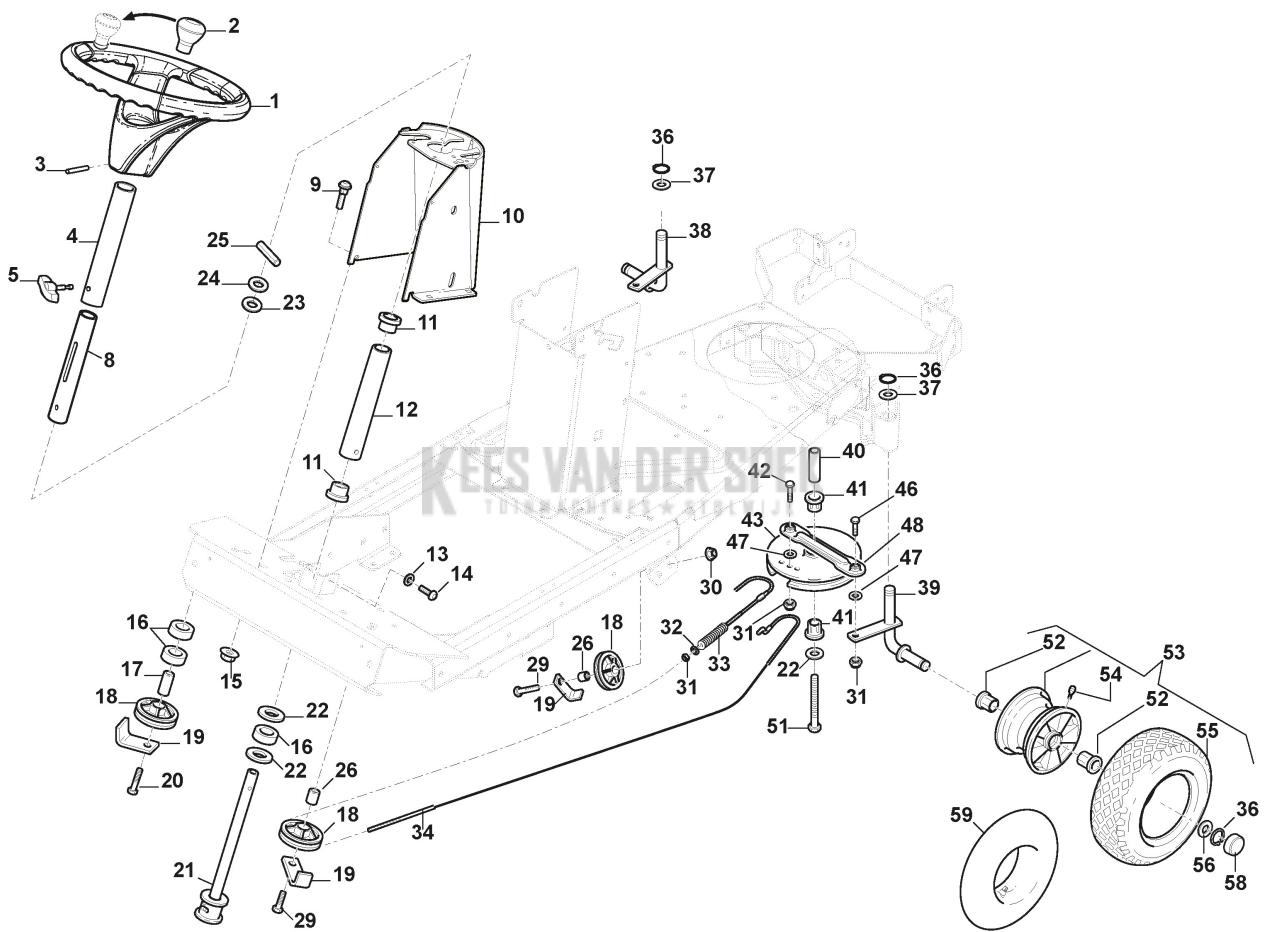

Steering

Ref.nr.	Qty	Item number	Description	Notes	From	Up to
1	1	1134-5494-01	Steering Wheel			
2	1	1134-3769-01	Steering Wheel Button Kit			
3	1	9595-0277-01	Pin			
4	1	387520115/0	Steering Wheel			
5	1	337394201/0	Wing Nut			
8	1	387520123/0	Steering Tube-Inner Assy			
9	4	9897-0820-16	Screw			
10	1	387785245/0	Steering Console (Grey)			
11	2	1134-1901-01	Bearing			
12	1	387520125/0	Steering Column,Lower			
13	2	112523040/0	Washer			
14	2	9893-0616-16	Screw			
15	4	112154220/0	Nut			
16	3	1134-3047-01	Spacer			
17	1	1134-0041-05	Bushing			
18	2	1134-9025-01	Steering Pulley	Sats 2 st/kit of 2		
19	4	1134-0046-00	Wire Clamp			
20	1	112692395/2	Screw	L = 60 mm		
21	1	1134-4712-02	Steering Rod Assy			
22	3	112521390/0	Washer			
23	1	9699-0114-02	Washer			
24	1	9699-0103-02	Washer			
25	1	9595-0262-00	Locating Pin			
26	3	1134-0041-01	Bushing			
29	3	9997-1040-16	Screw	L = 40 mm		
30	2	9739-1031-22	Nut			
31	4	112155000/0	Nut			
32	1	112523060/0	Washer			
33	1	1134-1310-01	Spring			
34	1	187000209/0	Steering Cable			
36	4	112609260/0	Seeger			
37	2	9699-0088-02	Washer			
38	1	1134-5009-01	Right Stub Axle			
39	1	1134-5009-02	Stub Axle			
40	1	1134-5575-01	Spacer			
41	1	1134-9024-01	Bearing	Sats 4 st/kit of 4		
42	1	112691100/0	Screw	L = 35 mm		
43	1	387605001/0	Steering Pulley			
46	2	112793301/0	Screw	L = 25 mm		
47	2	9699-0090-02	Washer			
48	2	1134-3247-05	Tie Rod			
51	1	112694100/0	Screw			
52	4	137038009/0	Bushing			
53	2	387680305/0	Rim			
54	2	9545-0500-00	Valve Assy.			
55	2	9545-0117-00	Tyre	13x5.00-6		
56	2	1134-0341-01	Washer			
58	2	1134-4344-01	Hub Cap Black