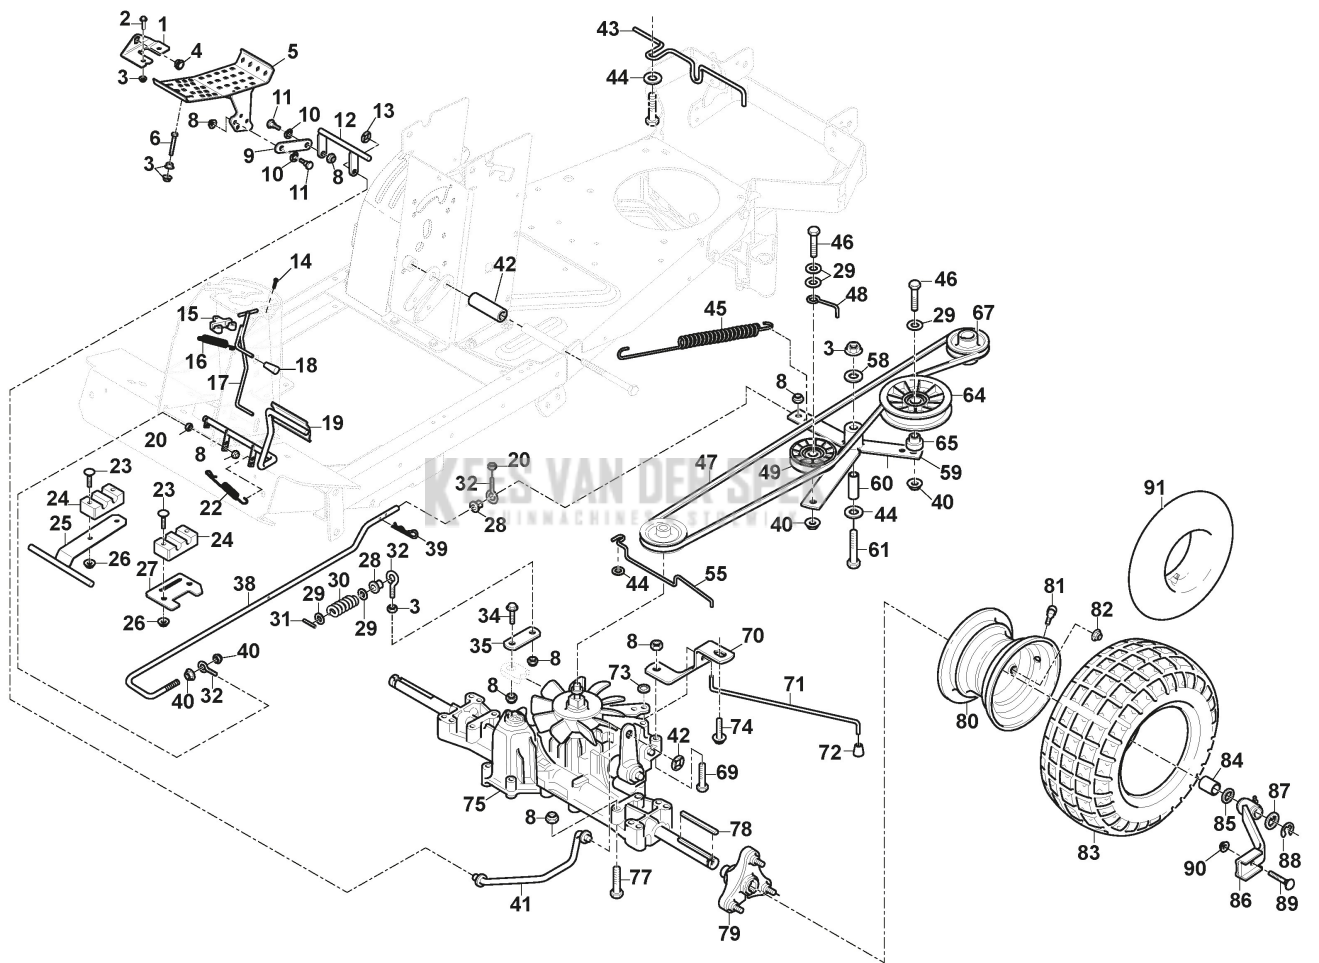

Transmission

Ref.nr.	Qty	Item number	Description	Notes	From	Up to
60	1	1134-1565-08	Spacer			
61	1	112793905/0	Screw			
64	1	387605016/0	Tension Roller Assy			
65	1	1134-4614-01	Spacer			
67	1	1137-0205-01	Engine Belt Pulley			
69	1	112691115/0	Screw			
70	1	1134-6290-01	Strut			
71	1	1134-5156-01	Pull Rod			
72	1	1134-4014-01	Knob			
73	1	112604896/0	Crown Fastener			
74	1	9945-0816-16	Screw			
75	1	1134-7766-01	Transaxle K46Cj	Kanzaki K46CJ		
77	4	9960-0860-12	Screw			
78	2	1134-2471-03	Key			
79	2	1134-4844-02	Wheel Hub Assy			
80	2	187000453/0	Rim			
81	2	9545-0500-00	Valve Assy.			
82	6	9731-1031-22	Nut			
83	2	9545-0126-01	Tyre	16x6.00-8		
84	2	1134-4845-02	Hub Sleeve			
85	2	1134-0341-01	Washer			
86	2	1134-6274-01	Attachment			
87	2	1134-4981-01	Washer			
88	2	9653-0001-04	Lock Ring			
89	2	9898-1035-16	Screw			
90	2	9739-1031-22	Nut			
91	1	9545-0203-00	Inner Tube	Reservdel/spare part		

Kees van der Spek
TUINMACHINES & STOLWIJK