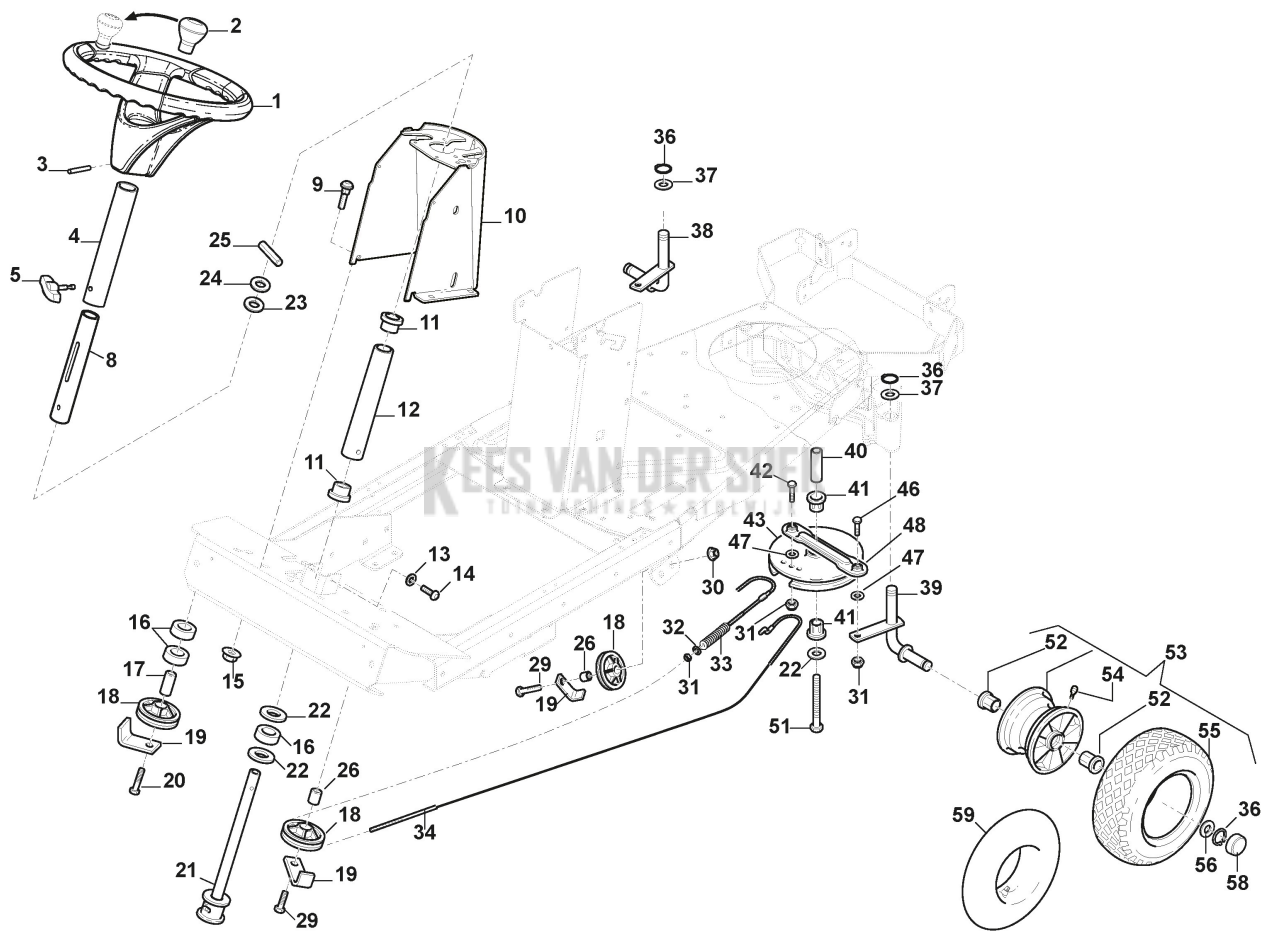

Steering

Ref.nr.	Qty	Item number	Description	Notes	From	Up to
1	1	1134-5494-01	Steering Wheel			
2	1	1134-3769-01	Steering Wheel Button Kit			
3	1	9595-0277-01	Pin			
4	1	387520115/0	Steering Wheel			
5	1	337394201/0	Wing Nut			
8	1	387520123/0	Steering Tube-Inner Assy			
9	4	9897-0820-16	Screw			
10	1	387785245/0	Steering Console (Grey)			
11	2	1134-1901-01	Bearing			
12	1	387520125/0	Steering Column,Lower			
13	2	112523040/0	Washer			
14	2	9893-0616-16	Screw			
15	4	112154220/0	Nut			
16	3	1134-3047-01	Spacer			
17	1	1134-0041-05	Bushing			
18	2	1134-9025-01	Steering Pulley	Sats 2 st/kit of 2		
19	4	1134-0046-00	Wire Clamp			
20	1	112692395/2	Screw	L = 60 mm		
21	1	1134-4712-02	Steering Rod Assy			
22	3	112521390/0	Washer			
23	1	9699-0114-02	Washer			
24	1	9699-0103-02	Washer			
25	1	9595-0262-00	Locating Pin			
26	3	1134-0041-01	Bushing			
29	3	9997-1040-16	Screw	L = 40 mm		
30	2	9739-1031-22	Nut			
31	4	112155000/0	Nut			
32	1	112523060/0	Washer			
33	1	1134-1310-01	Spring			
34	1	187000209/0	Steering Cable			
36	4	112609260/0	Seeger			
37	2	9699-0088-02	Washer			
38	1	1134-5009-01	Right Stub Axle			
39	1	1134-5009-02	Stub Axle			
40	1	1134-5575-01	Spacer			
41	1	1134-9024-01	Bearing	Sats 4 st/kit of 4		
42	1	112691100/0	Screw	L = 35 mm		
43	1	387605001/0	Steering Pulley			
46	2	112793301/0	Screw	L = 25 mm		
47	2	9699-0090-02	Washer			
48	2	1134-3247-05	Tie Rod			
51	1	112694100/0	Screw			
52	4	137038009/0	Bushing			
53	2	387680305/0	Rim			
54	2	9545-0500-00	Valve Assy.			
55	2	9545-0117-00	Tyre	13x5.00-6		
56	2	1134-0341-01	Washer			
58	2	1134-4344-01	Hub Cap Black