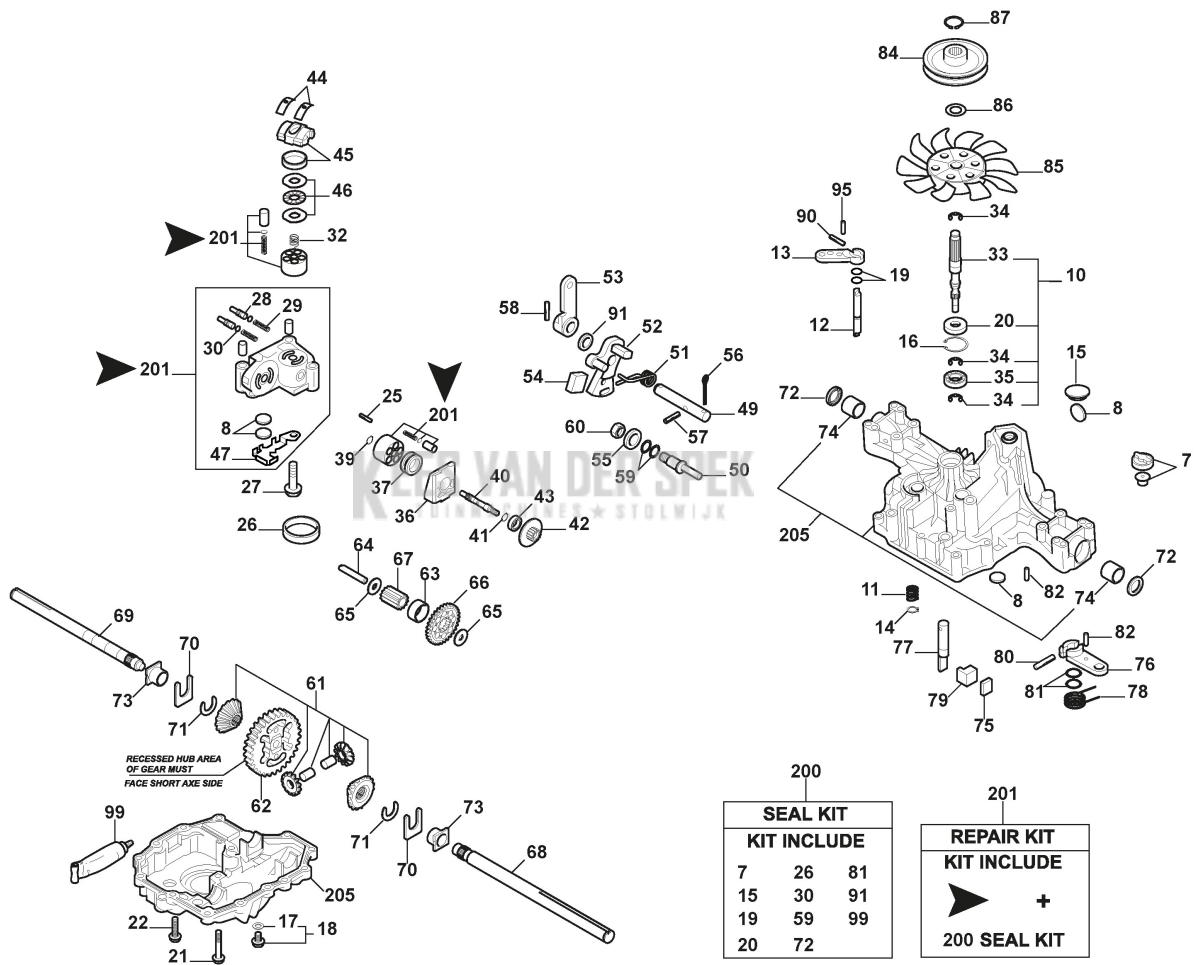

Transmission - K46CI

Ref.nr.	Qty	Item number	Description	Notes	From	Up to
55	1	1139-1102-01	Washer			
56	1	1139-1355-01	Cotter Pin			
57	1	1139-1329-01	Pin			
58	1	1139-1285-01	Pin			
59	2	1139-1115-01	O-Ring			
60	1	1139-1127-01	Nut			
61	1	1139-1404-01	Diff.Gear Kit			
62	1	1139-1258-01	Final Gear			
63	1	1139-1255-01	Collar			
64	1	1139-1256-01	Reduction Shaft			
65	2	1139-1398-01	Washer			
66	1	1139-1267-01	Reduction Gear			
67	1	1139-1361-01	Final Pinion Gear			
68	1	1139-1343-01	Axle Shaft-R			
69	1	1139-1342-01	Axle Shaft-L			
70	2	1139-1078-01	Thrust Washer			
71	2	1139-1163-01	Ring			
72	2	1139-1080-01	Seal 19*32*8			
73	2	1139-1164-01	Bushing			
74	2	1139-1414-01	Bushing			
75	1	1139-1260-01	Brake Shoe			
76	1	1139-1261-01	Brake Arm			
77	1	1139-1320-01	Brake Shaft			
78	1	1139-1411-01	Return Spring			
79	1	1139-1264-01	Brake Actuator			
80	1	1139-1282-01	Pin			
81	2	1139-1114-01	O-Ring			
82	2	1139-1281-01	Pin			
84	1	1139-1484-01	Belt Pulley			
85	1	1134-4190-01	Fan			
86	1	1139-1266-01	Washer			
87	1	1139-1149-01	Snap Ring			
90	1	1139-1280-01	Pin			
91	1	1139-1303-01	Seal Ring			
95	1	1139-1279-01	Pin			
99	1	1139-1443-01	Sealant (Tube)			
200	1	1139-1403-01	Seal Kit	Märkta S/Marked S - with 3L Oil		
201	1	1139-1600-01	Repair Kit	Märkta R/Marked R