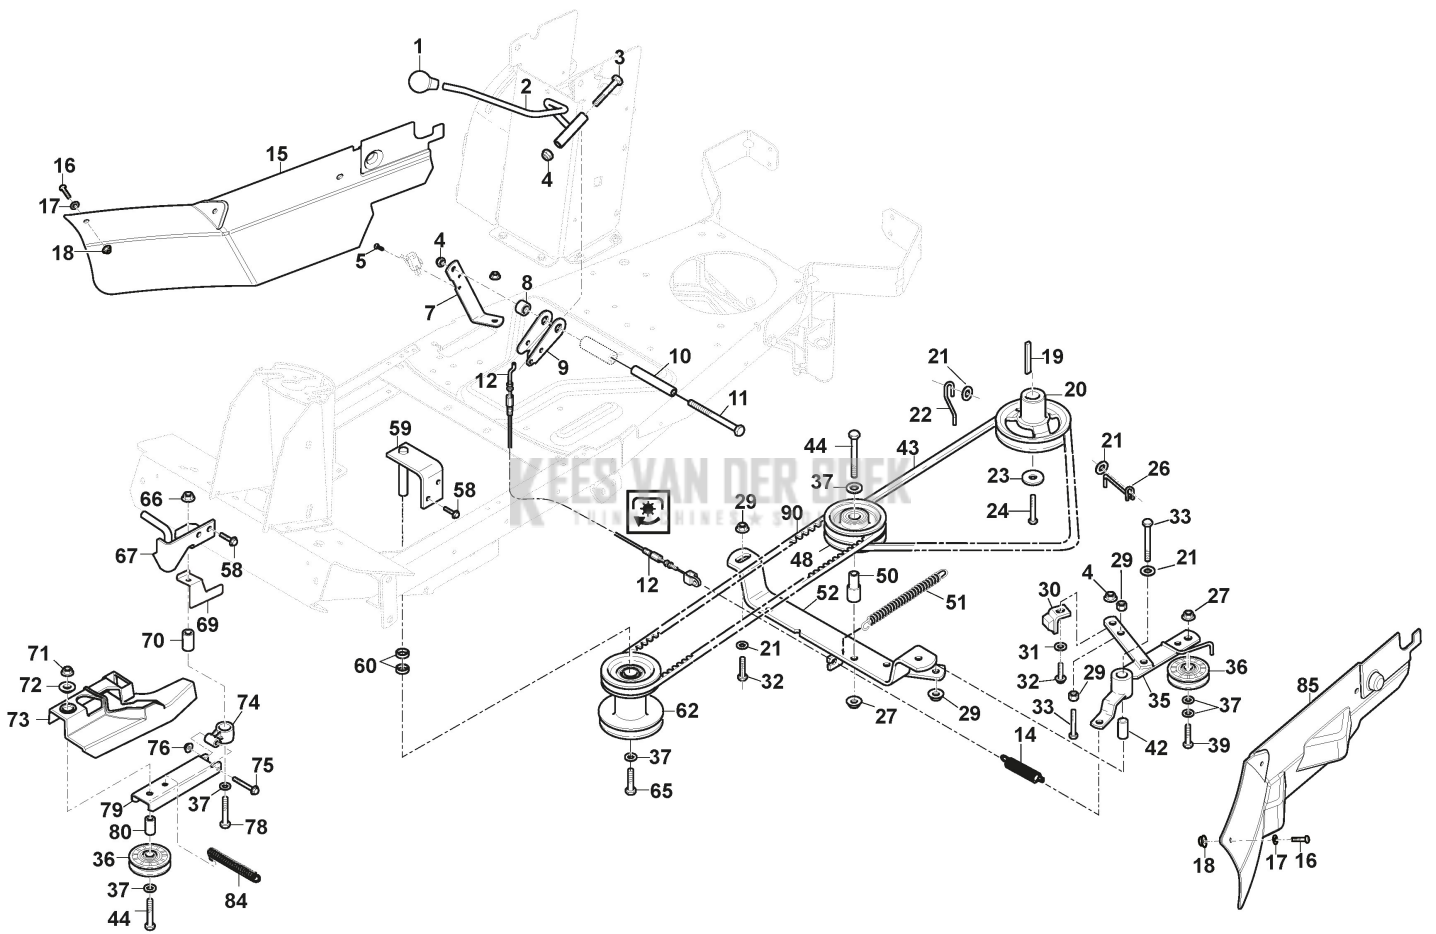

Steering

Ref.nr.	Qty	Item number	Description	Notes	From	Up to
59	1	9545-0204-00	Inner Tube	Reservdel/spare part		

KEES VAN DER SPEK
TUINMACHINES * STOLWIJK

PTO

Ref.nr.	Qty	Item number	Description	Notes	From	Up to
1	1	1134-2551-01	Knob			
2	1	1134-5276-01	Control Lever			
3	1	112692080/0	Screw			
4	3	112155000/0	Nut			
5	2	9840-7716-16	Screw			
7	1	1134-5356-01	Strut			
8	1	1134-3047-01	Spacer			
9	1	1134-5271-01	Control Bracket			
10	1	1134-5274-02	Spacer			
11	1	9997-0812-02	Screw			
12	1	1134-3573-06	Pto Cable			
14	1	1134-1242-02	Spring			
15	1	337600008/1	Side Protection - Rh			
16	4	9893-0616-16	Screw			
17	4	112523040/0	Washer			
18	4	112292102/0	Nut			
19	1	9600-0251-01	Key	L = 2 1/2"		
20	1	1137-0081-01	Engine Pulley			
21	4	112523060/0	Washer			
22	1	1134-5058-01	Belt Guide			
23	1	1134-5017-02	Washer			
24	1	9987-5332-16	Screw			
26	1	1134-5057-01	Belt Guide			
27	2	9739-1031-22	Nut			
29	5	112154220/0	Nut			
30	1	1134-4164-03	Brake Pad			
31	1	9699-0090-02	Washer			
32	3	9959-0820-16	Screw			
33	2	112691800/0	Screw			
35	1	1137-0144-01	Tension Arm Assy			
36	2	387605008/0	Tension Roller (Grey)			
37	6	112521360/0	Washer			
39	1	112794400/0	Screw			
42	1	1134-1565-10	Spacer			
43	1	1134-9146-01	V-Belt	9585-0204-01		
43	1	9585-0204-01	V-Belt	Replaced by Service Code: 1134-9146-01		
44	2	9997-1070-12	Screw			
48	1	387605004/0	Centre Belt Pulley			
50	1	1134-1839-02	Shaft			
51	1	1131-1506-00	Spring			
52	1	1134-5037-01	Mounting Bracket (Black)			
58	4	9945-0816-16	Screw			
59	1	1134-4650-01	Pulley Bracket			
60	2	1134-0052-00	Spacer			
62	1	387605015/0	Intermediate Belt Pulley			
65	1	9997-1040-16	Screw			
66	1	112156602/0	Nut			
67	1	387773553/0	Bracket			