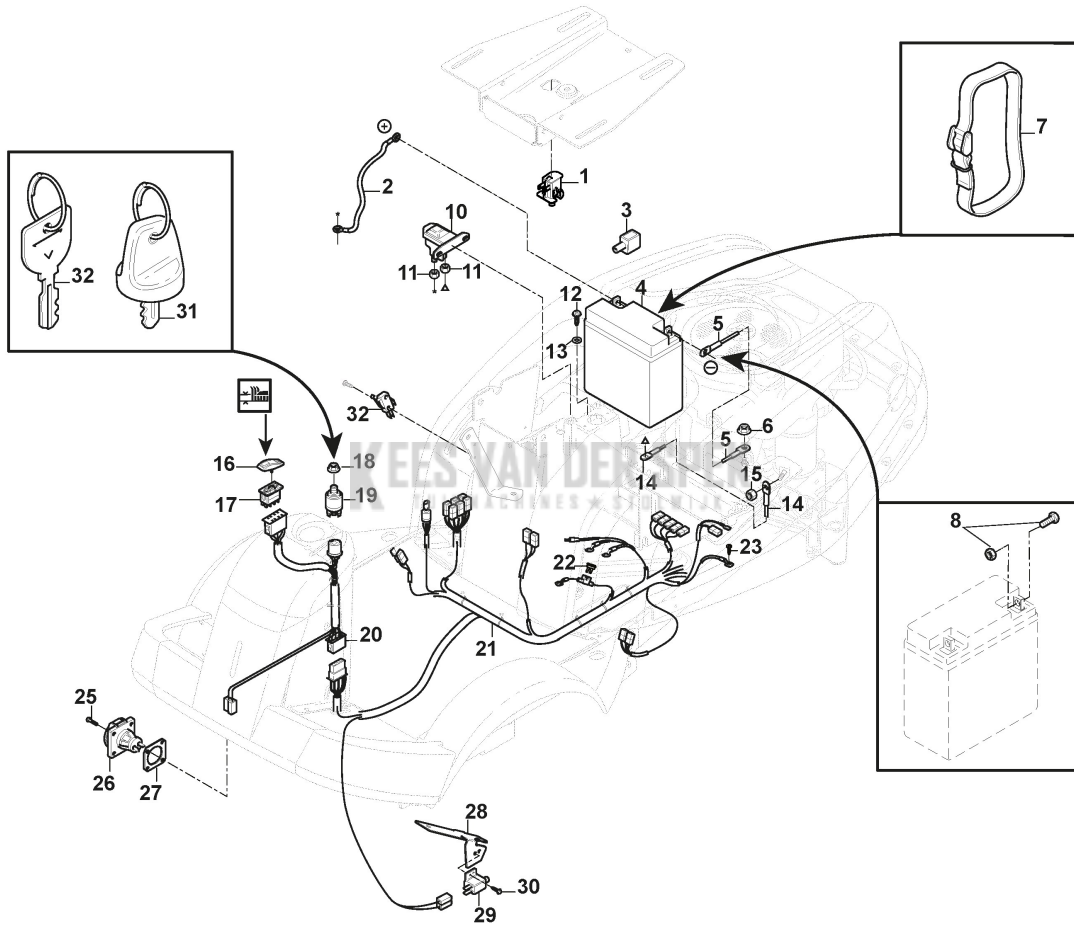

Electrical Parts

Ref.nr.	Qty	Item number	Description	Notes	From	Up to
1	1	1134-3156-02	Switch			
2	1	1134-0234-02	Battery Cable (+)	L = 395 mm		
3	1	1134-2310-01	Guard Cap (+)			
4	1	118120007/0	Battery	18 Ah		
5	1	1134-2042-02	Battery Cable	L = 350 mm		
6	1	112155000/0	Nut			
7	1	1134-5245-01	Battery Strap			
8	1	1134-6113-01	Screw			
10	1	118736112/0	Solenoid	incl. 11		
11	2	9743-5121-32	Nut			
12	1	112728697/0	Screw			
13	1	112523040/0	Washer			
14	1	1134-4702-02	Cable	L = 480 mm		
15	1	112361005/0	Nut	1/4 UNC		
18	1	1134-4749-01	Nut			
19	1	1134-4093-01	Ignition Switch			
20	1	1134-6348-01	Cable Harness			
21	1	187040304/0	Cable Harness	incl. pos. 22		
22	1	1134-3496-06	Fuse (20A) Yellow	20A		
23	1	9943-0516-16	Screw			
28	1	1134-4610-01	Switch Bracket			
29	1	1134-3399-02	Switch			
30	2	9852-8013-16	Screw			
31	1	1134-4734-01	Ignition Key			
32	1	1134-6125-01	Ignition Key			
32	1	9400-0360-01	Microswitch			

Kees van der Spek
TUINMACHINES & STOLWIJK