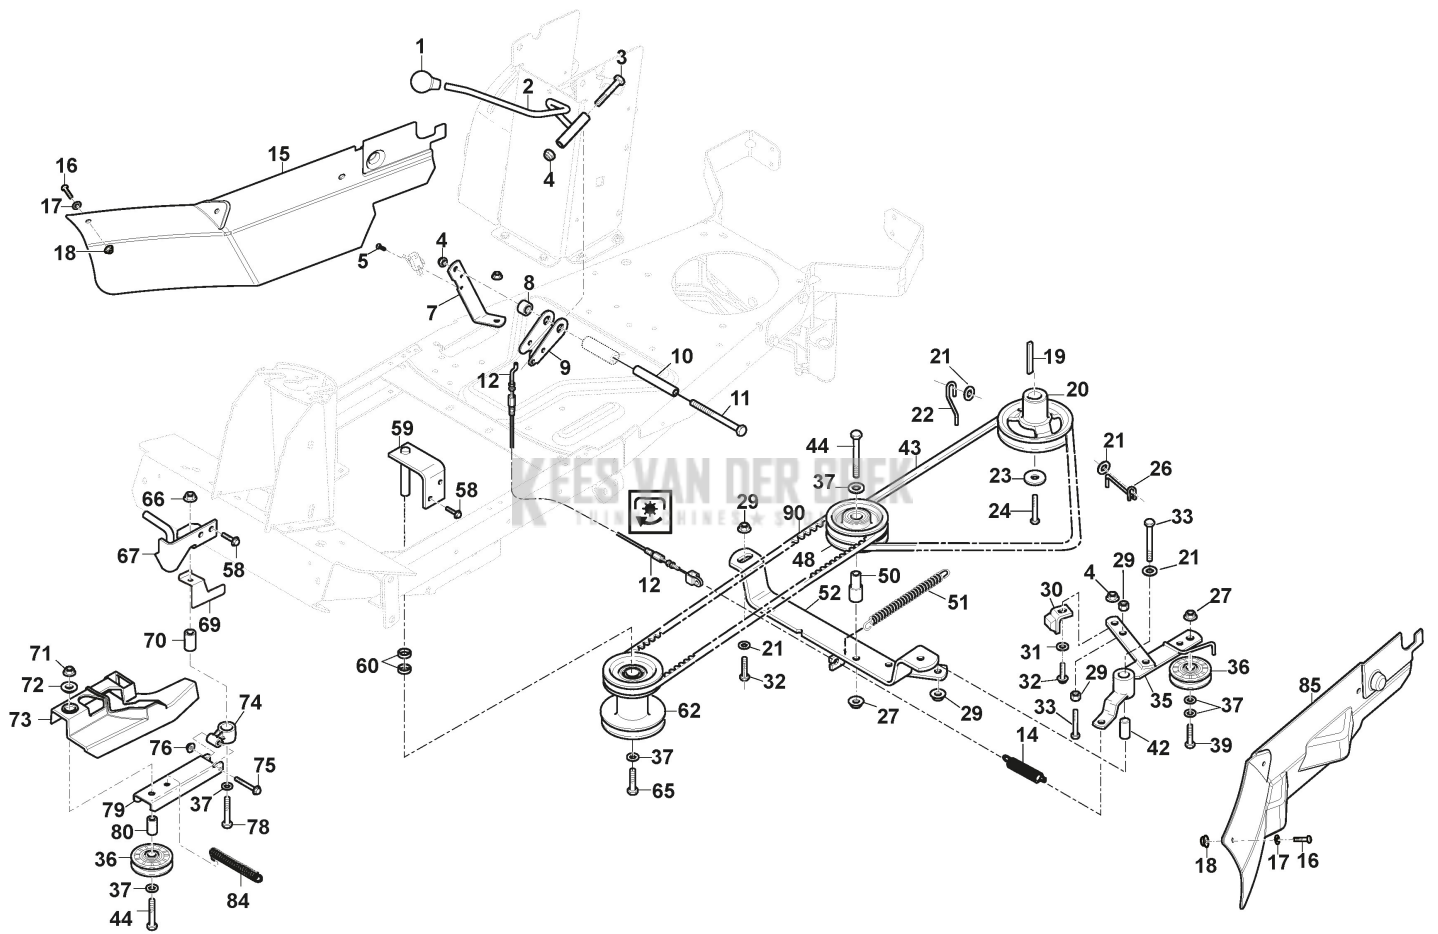

PTO

Ref.nr.	Qty	Item number	Description	Notes	From	Up to
1	1	1134-2551-01	Knob			
2	1	1134-5276-01	Control Lever			
3	1	112692080/0	Screw			
4	3	112155000/0	Nut			
5	2	9840-7716-16	Screw			
7	1	1134-5356-01	Strut			
8	1	1134-3047-01	Spacer			
9	1	1134-5271-01	Control Bracket			
10	1	1134-5274-02	Spacer			
11	1	9997-0812-02	Screw			
12	1	1134-3573-06	Pto Cable			
14	1	1134-1242-02	Spring			
15	1	337600008/1	Side Protection - Rh			
16	4	9893-0616-16	Screw			
17	4	112523040/0	Washer			
18	4	112292102/0	Nut			
19	1	9600-0251-01	Key	L = 2 1/2"		
20	1	1137-0081-01	Engine Pulley			
21	4	112523060/0	Washer			
22	1	1134-5058-01	Belt Guide			
23	1	1134-5017-02	Washer			
24	1	9987-5332-16	Screw			
26	1	1134-5057-01	Belt Guide			
27	2	9739-1031-22	Nut			
29	5	112154220/0	Nut			
30	1	1134-4164-03	Brake Pad			
31	1	9699-0090-02	Washer			
32	3	9959-0820-16	Screw			
33	2	112691800/0	Screw			
35	1	1137-0144-01	Tension Arm Assy			
36	2	387605008/0	Tension Roller (Grey)			
37	6	112521360/0	Washer			
39	1	112794400/0	Screw			
42	1	1134-1565-10	Spacer			
43	1	1134-9146-01	V-Belt	9585-0204-01		
43	1	9585-0204-01	V-Belt	Replaced by Service Code: 1134-9146-01		
44	2	9997-1070-12	Screw			
48	1	387605004/0	Centre Belt Pulley			
50	1	1134-1839-02	Shaft			
51	1	1131-1506-00	Spring			
52	1	1134-5037-01	Mounting Bracket (Black)			
58	4	9945-0816-16	Screw			
59	1	1134-4650-01	Pulley Bracket			
60	2	1134-0052-00	Spacer			
62	1	387605015/0	Intermediate Belt Pulley			
65	1	9997-1040-16	Screw			
66	1	112156602/0	Nut			
67	1	387773553/0	Bracket