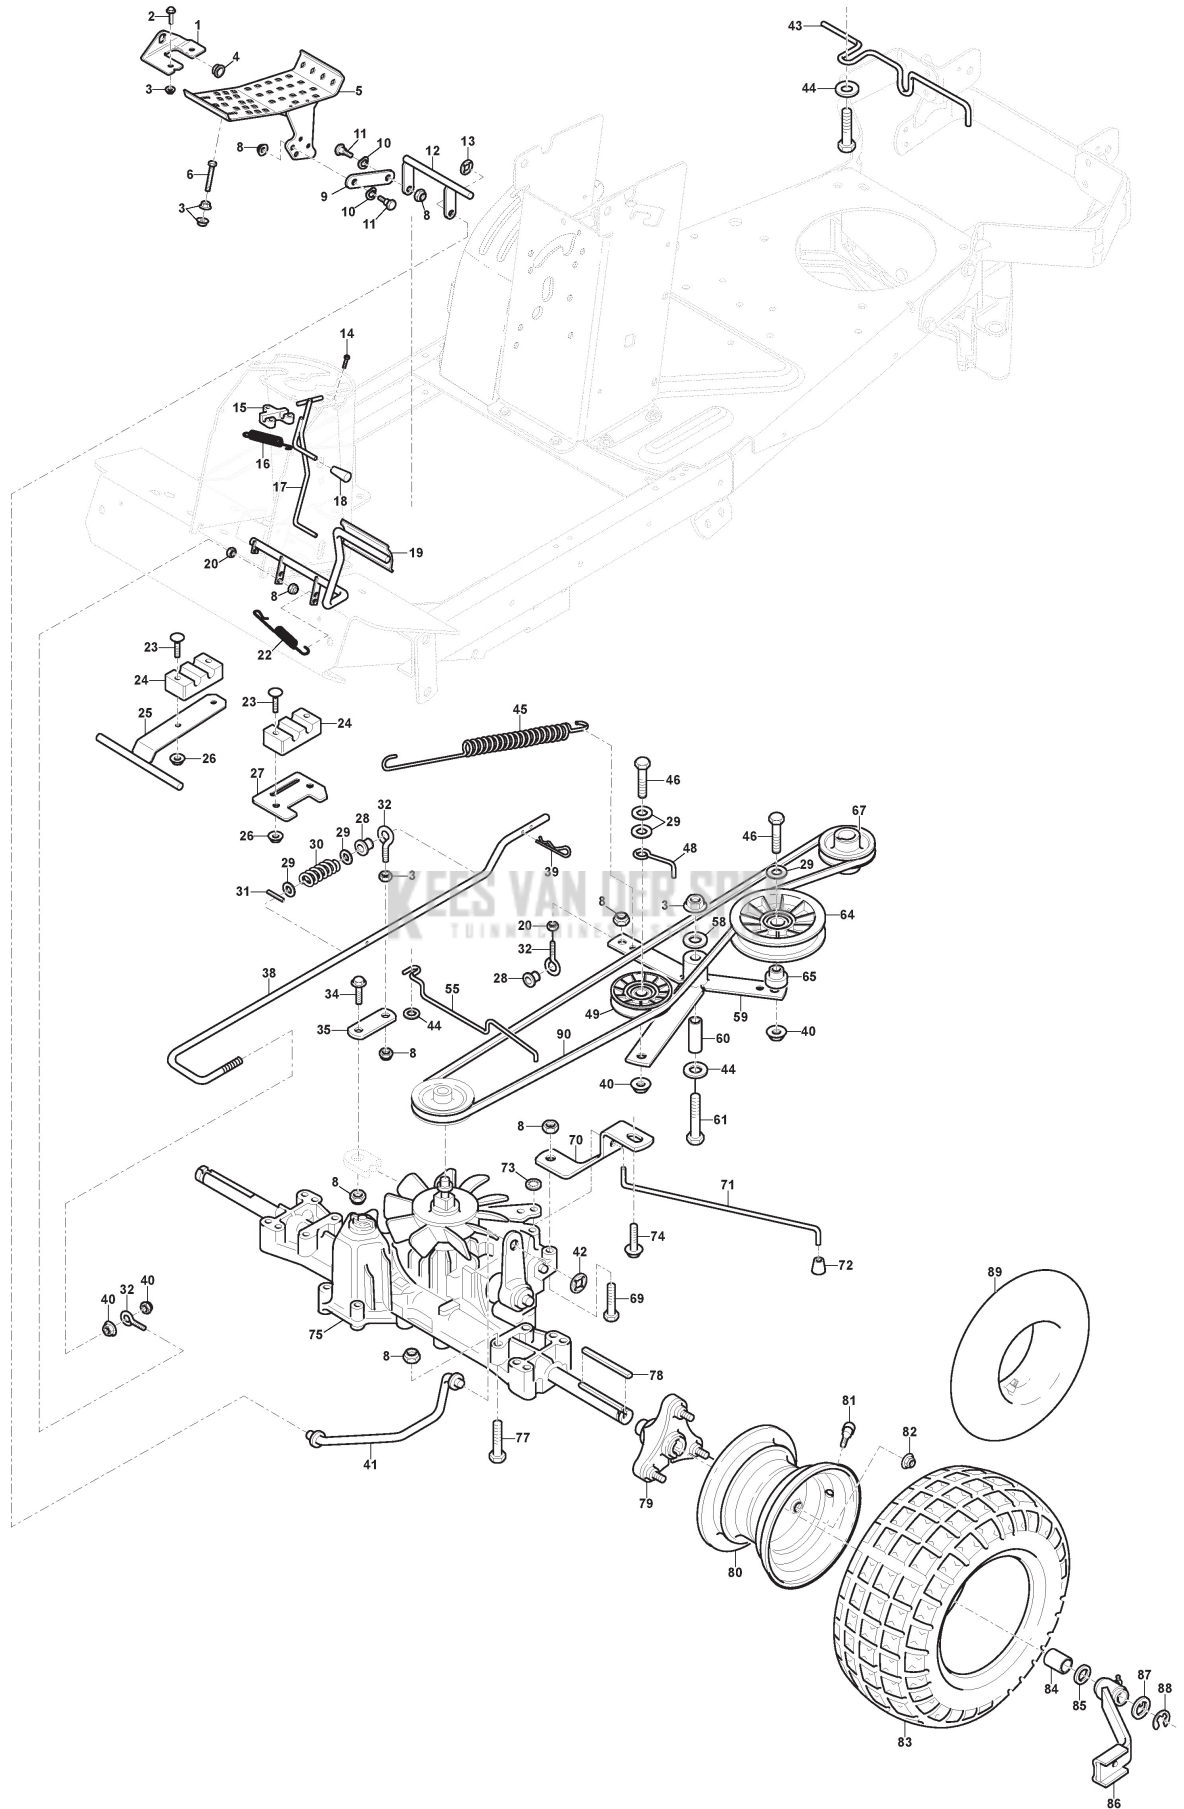

Transmission

Ref.nr.	Qty	Item number	Description	Notes	From	Up to
67	1	1137-0205-01	Engine Belt Pulley			
69	1	112691115/0	Screw			
70	1	1134-6290-01	Strut			
71	1	1134-5156-01	Pull Rod			
72	1	1134-4014-01	Knob			
73	1	112604896/0	Crown Fastener			
74	1	9945-0816-16	Screw			
75	1	1134-7766-01	Transaxle K46Cj	Kanzaki K46CJ		
77	4	9960-0860-12	Screw			
78	2	1134-2471-03	Key			
79	2	1134-4844-02	Wheel Hub Assy			
80	2	187000453/0	Rim			
81	2	9545-0500-00	Valve Assy.			
82	6	9731-1031-22	Nut			
83	2	9545-0126-01	Tyre	16x6.00-8		
84	2	1134-4845-02	Hub Sleeve			
85	2	1134-0341-01	Washer			
86	2	1134-6274-01	Attachment			
87	2	1134-4981-01	Washer			
88	2	9653-0001-04	Lock Ring			
89	1	9545-0203-00	Inner Tube	Reservdel/spare part		
90	1	1134-9165-01	Belt	9585-0212-01		
90	1	9585-0212-01	V-Belt	Replaced by Service Code: 1134-9165-01		

Kees van der Spek
TUINMACHINES & STOLWIJK