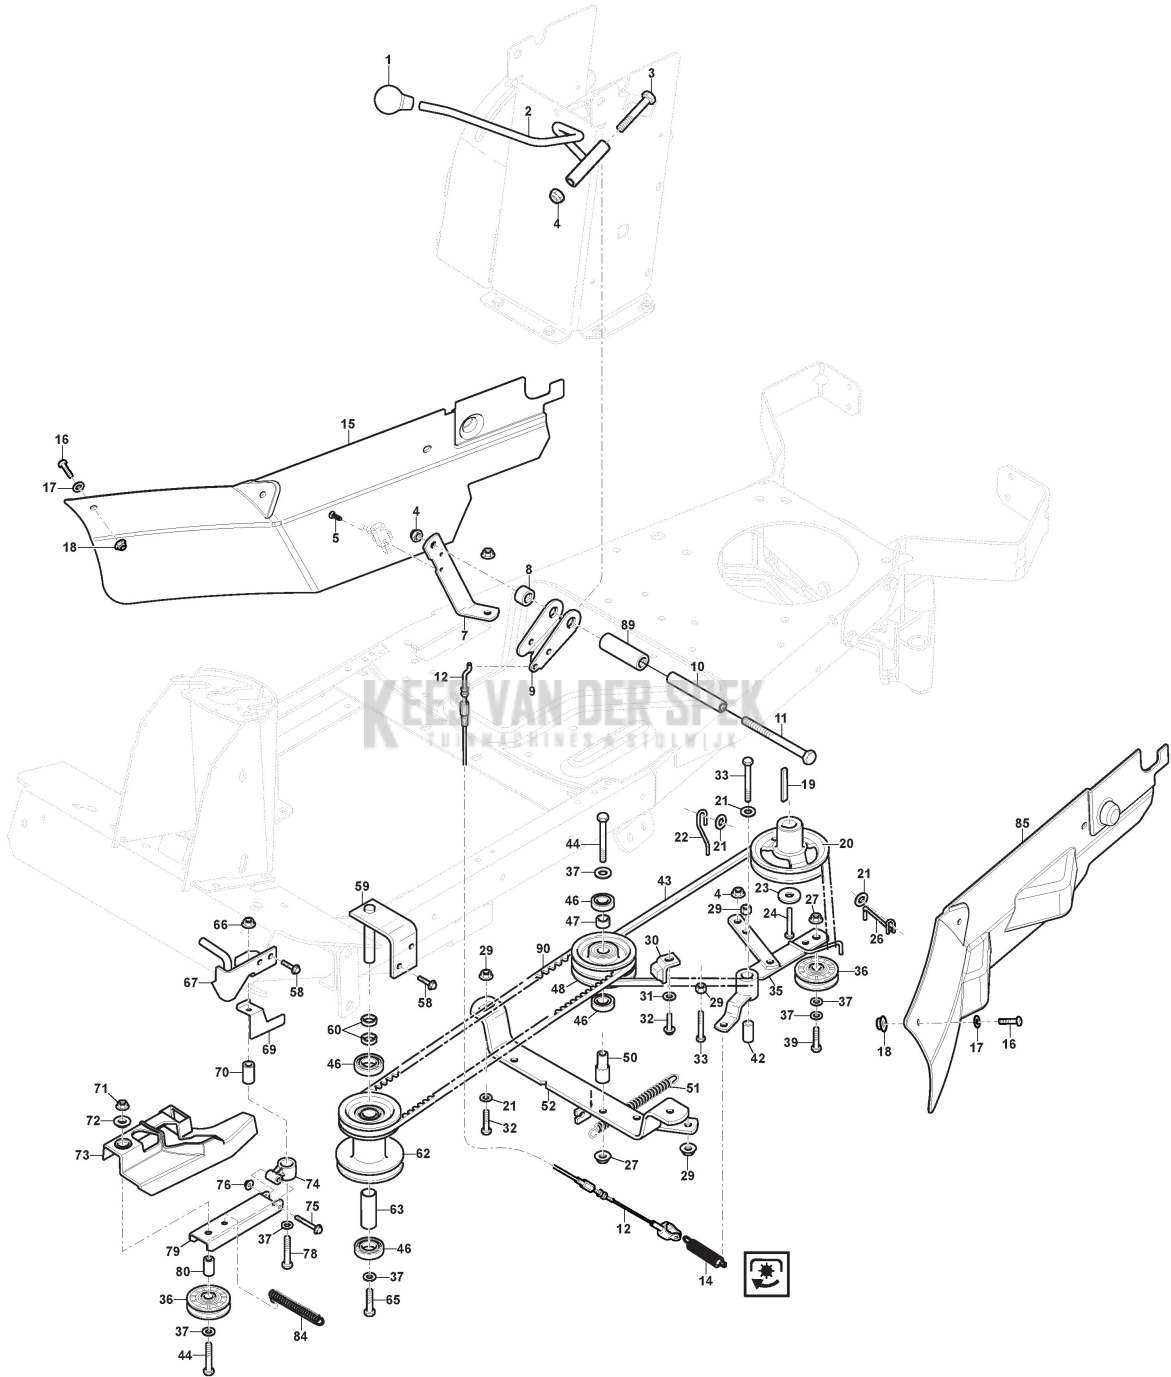

PTO

Ref.nr.	Qty	Item number	Description	Notes	From	Up to
65	1	9997-1040-16	Screw			
66	1	112156602/0	Nut			
67	1	387773553/0	Bracket			
69	1	337546579/0	Plate			
70	1	1134-4619-01	Spacer			
71	1	112156602/0	Nut			
72	1	137038000/0	Bush			
73	1	337600007/1	Belt Protection			
74	1	1134-6314-01	Tension Arm Attachment			
75	1	112689500/0	Screw			
76	1	112154510/0	Nut			
78	1	112794987/0	Screw			
79	1	1134-5231-01	Tension Arm			
80	1	137160009/0	Spacer			
84	1	1131-1507-00	Spring			
85	1	337600009/1	Side Protection - Lh			
89	1	1134-5508-01	Control Sleeve			
90	1	1134-9079-01	Drive Belt	9585-0139-01		
90	1	9585-0139-01	Drive Belt	Replaced by Service Code: 1134-9079-01		

KEES VAN DER SPEK
TUINMACHINES & STOLWIJK