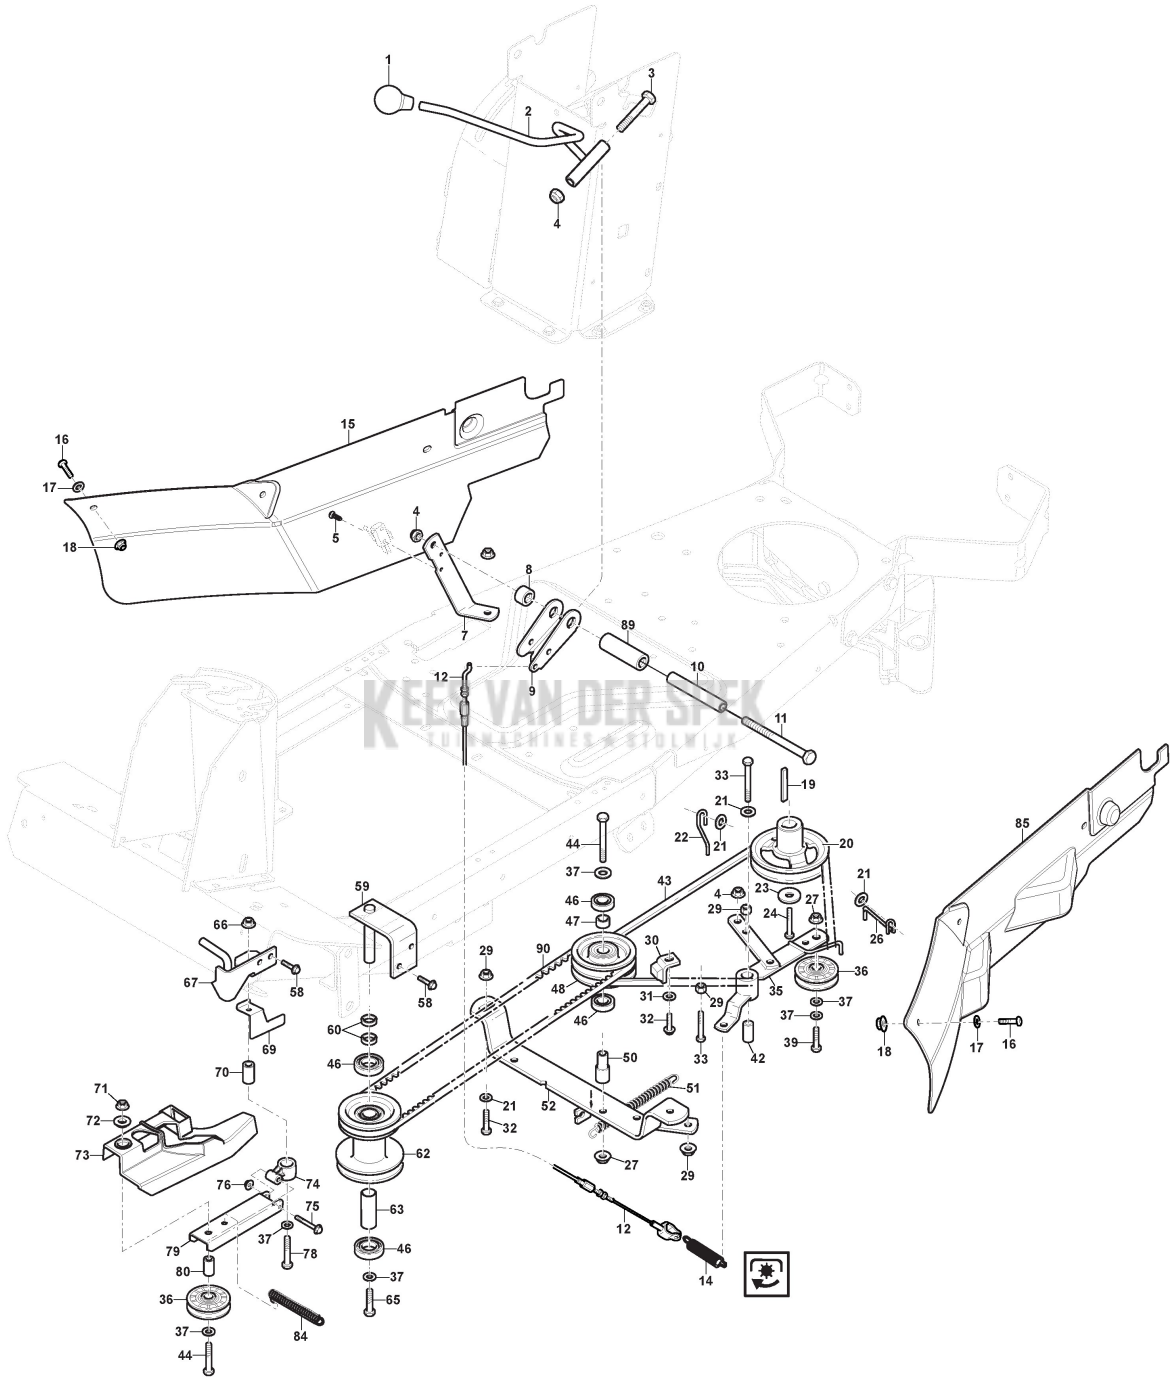

PTO

Ref.nr.	Qty	Item number	Description	Notes	From	Up to
1	1	1134-2551-01	Knob			
2	1	1134-5276-01	Control Lever			
3	1	112692080/0	Screw			
4	3	112155000/0	Nut			
5	2	9840-7716-16	Screw			
7	1	1134-5356-01	Strut			
8	1	1134-3047-01	Spacer			
9	1	1134-5271-01	Control Bracket			
10	1	1134-5274-02	Spacer			
11	1	9997-0812-02	Screw			
12	1	1134-3573-06	Pto Cable			
14	1	1134-1242-02	Spring			
15	1	337600008/1	Side Protection - Rh			
16	4	9893-0616-16	Screw			
17	4	112523040/0	Washer			
18	4	112292102/0	Nut			
19	1	9600-0251-01	Key	L = 2 1/2"		
20	1	1137-0081-01	Engine Pulley			
21	4	112523060/0	Washer			
22	1	1134-5058-01	Belt Guide			
23	1	1134-5017-01	Washer			
24	1	9987-5332-16	Screw			
26	1	1134-5057-01	Belt Guide			
27	2	9739-1031-22	Nut			
29	5	112154220/0	Nut			
30	1	1134-4164-03	Brake Pad			
31	1	9699-0090-02	Washer			
32	3	9959-0820-16	Screw			
33	2	112691800/0	Screw			
35	1	1137-0144-01	Tension Arm Assy			
36	2	1134-9027-02	Tension Roller (Grey)			
37	6	112521360/0	Washer			
39	1	112794400/0	Screw			
42	1	1134-1565-10	Spacer			
43	1	1134-9146-01	V-Belt	9585-0204-01		
43	1	9585-0204-01	V-Belt	Replaced by Service Code: 1134-9146-01		
44	2	9997-1070-12	Screw			
46	4	120001215/0	Bearing			
47	1	1134-0051-09	Spacer			
48	1	387605002/0	Double Pulley Assy	Inkl. pos 46 and 47		
50	1	1134-1839-02	Shaft			
51	1	1131-1506-00	Spring			
52	1	1134-5037-01	Mounting Bracket (Black)			
58	4	9945-0816-16	Screw			
59	1	1134-4650-01	Pulley Bracket			
60	2	1134-0052-00	Spacer			
62	1	387605015/0	Intermediate Belt Pulley	Inkl. pos 46 and 63		
63	1	1134-0051-12	Spacer