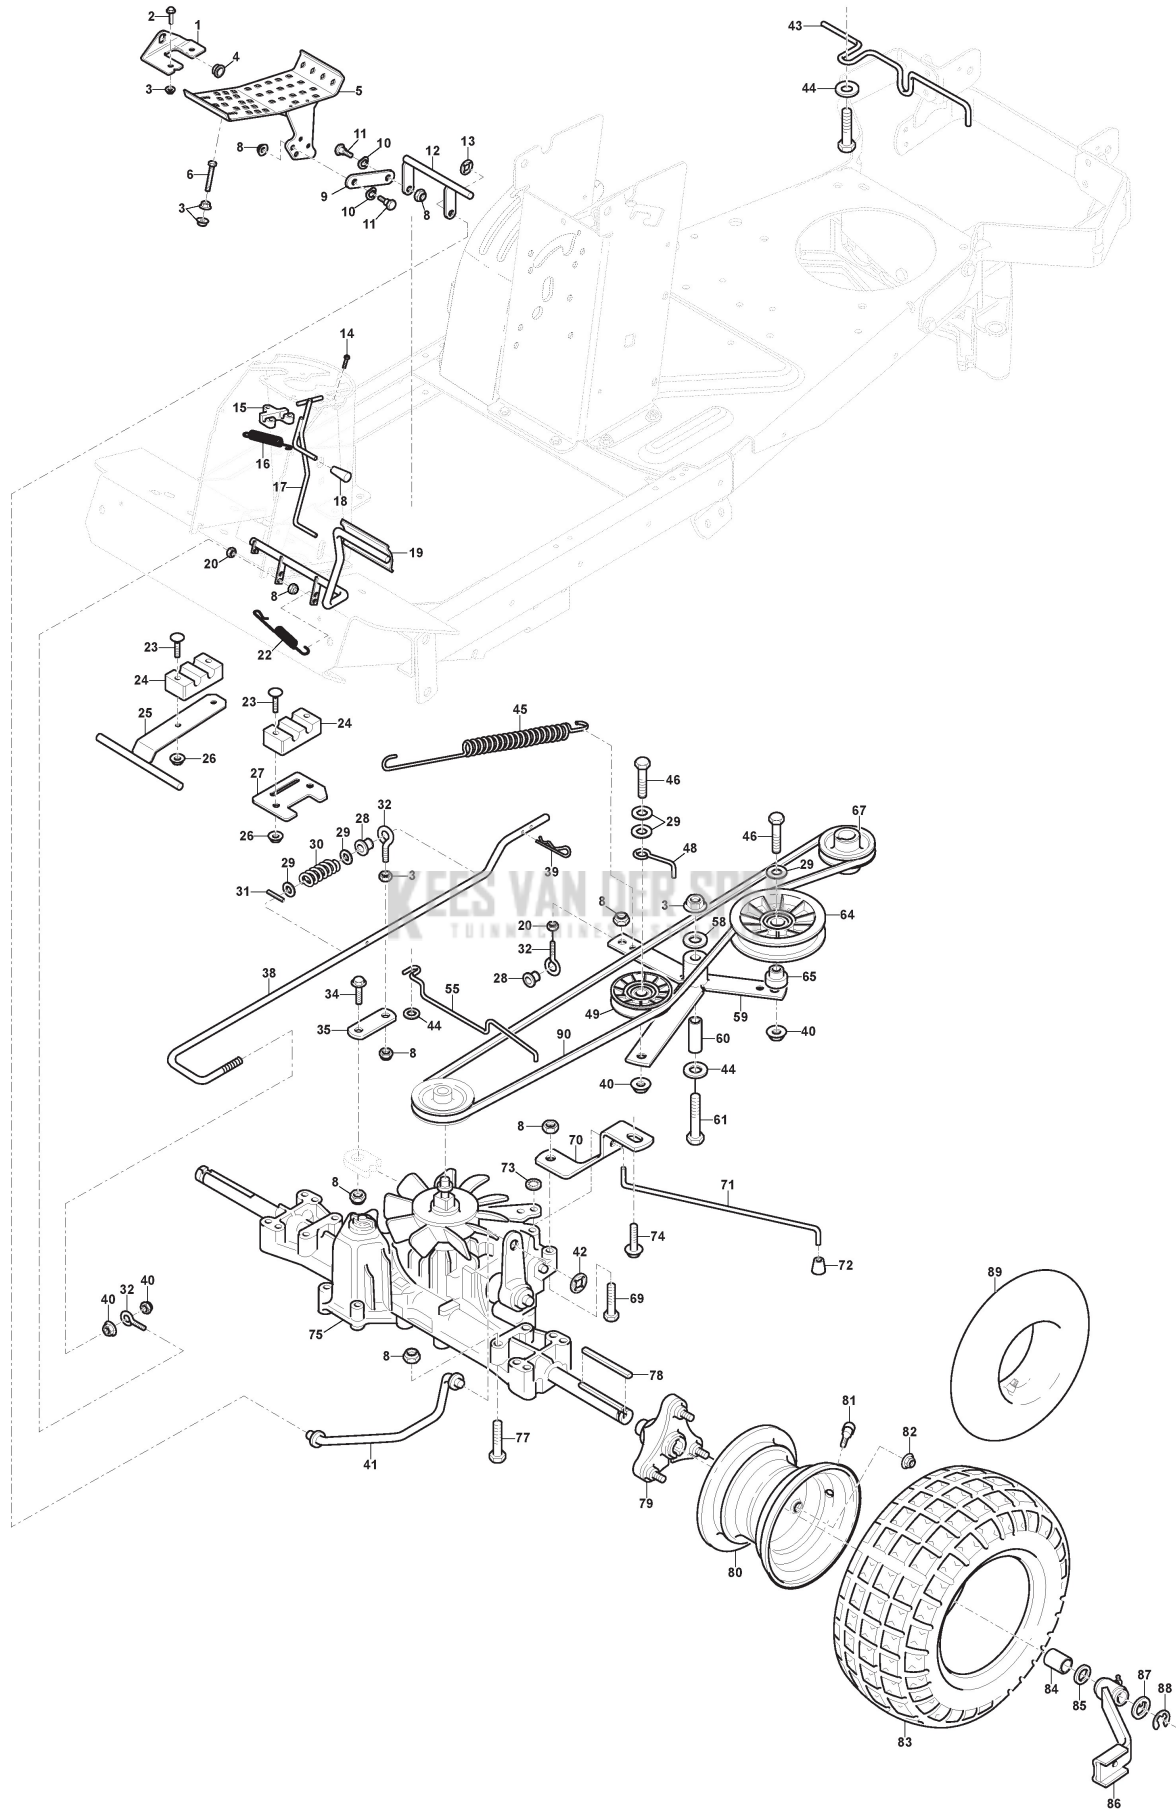

Transmission

Ref.nr.	Qty	Item number	Description	Notes	From	Up to
2	2	9959-0820-16	Screw			
3	6	112154220/0	Nut			
4	2	1134-6313-01	Bearing			
5	1	1134-6353-01	Drive Pedal			
6	1	112793900/0	Screw			
8	11	112155000/0	Nut			
9	1	1134-4441-01	Link			
10	2	9694-0001-00	Washer			
11	2	1134-0240-00	Screw			
12	1	1134-4440-01	Shaft			
13	2	112604899/0	Crown Fastener			
15	1	1134-4002-01	Brake Rod Attachment			
16	1	1131-1497-01	Brake Spring			
17	1	1134-5353-01	Brake Rod			
18	1	1134-2786-01	Knob			
19	1	1134-4802-01	Pedal			
20	2	112293200/0	Nut			
22	1	4231-0013-00	Spring			
23	4	9897-0640-12	Screw			
24	3	112728697/0	Screw			
24	2	1134-4624-01	Bearing			
25	1	387773501/0	Bracket			
26	4	112292102/0	Nut			
27	2	1134-2700-01	Bracket			
27	1	1134-4793-01	Stop Plate			
28	2	1134-4779-01	Bushing			
29	5	112521360/0	Washer			
30	1	1134-4617-01	Spring			
31	1	9595-0208-00	Locating Pin			
32	3	1134-2138-01	Eye Bolt			
34	1	112793102/0	Screw			
35	1	1134-4972-01	Brake Link			
38	1	1134-4949-01	Clutch Rod			
39	1	9598-0002-02	Elastic Pin			
40	4	9739-1031-22	Nut			
41	1	1134-5288-01	Control Rod			
43	1	1134-6637-01	Belt Guide			
44	4	112523060/0	Washer			
45	1	1134-5214-01	Spring			
46	2	9997-1040-16	Screw			
48	1	1134-1795-01	Belt Stirrup			
49	1	1134-9027-02	Tension Roller (Grey)			
55	1	1134-5319-01	Belt Guide			
59	1	1134-4519-01	Tension Arm			
60	1	1134-1565-08	Spacer			
61	1	112793905/0	Screw			
64	1	1134-3053-01	Tension Roller			
65	1	1134-4614-01	Spacer			

KES VAN DER SPEK
TUINMACHINES & STOLWIJK