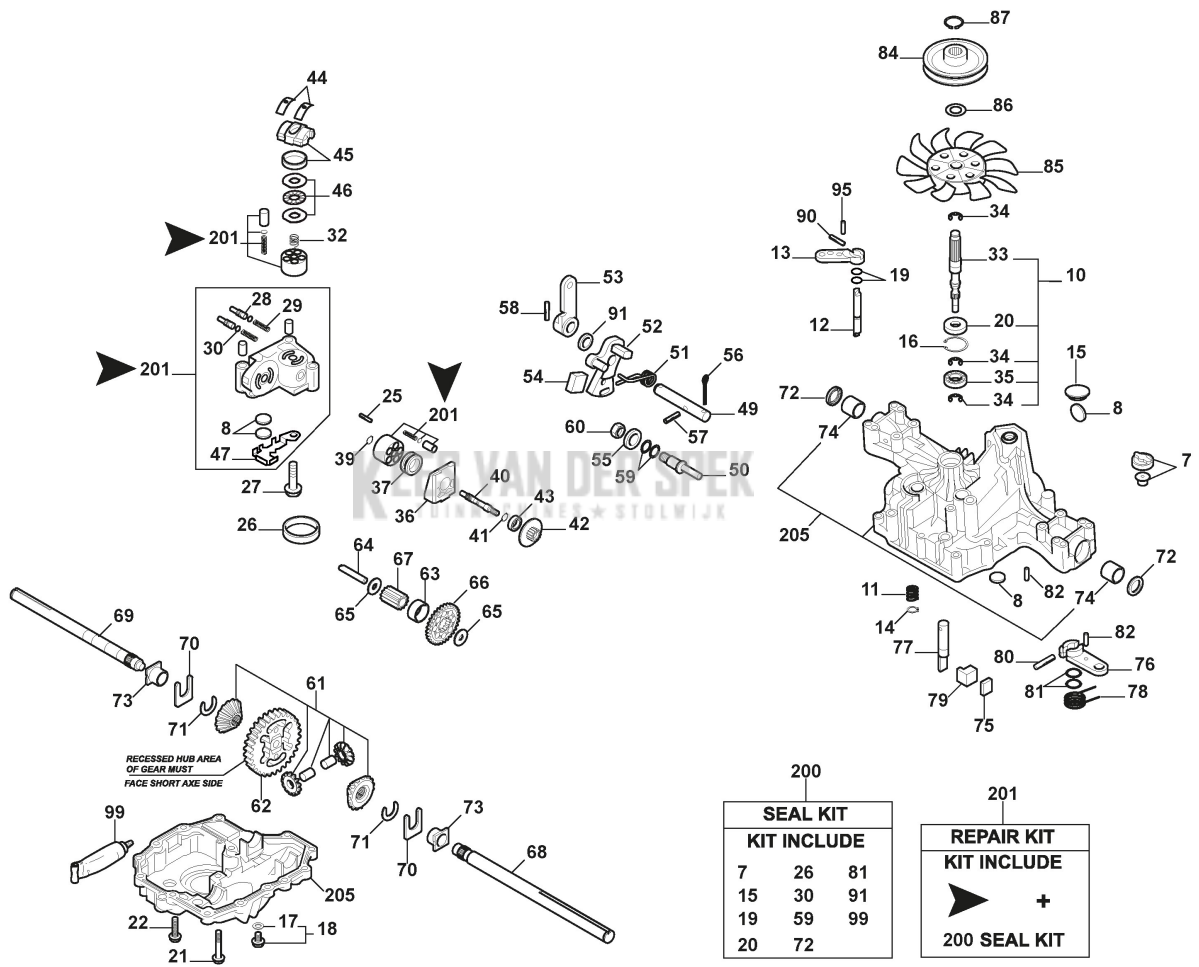

Transmission - K46CI

Ref.nr.	Qty	Item number	Description	Notes	From	Up to
1	1	1134-7766-01	Transaxle K46Cj	Kanzaki K46CJ		
2	1	1139-1485-01	Upper Case Kit			
3	1	1139-1402-01	Case-Lower			
7	1	1139-1595-01	Vent Valve			
8	2	1139-1150-01	Magnet			
10	1	1139-1499-01	Pump Shaft Kit			
11	1	1139-1347-01	Spring			
12	1	1139-1324-01	Shaft Bypass			
13	1	1139-1189-01	By-Pass Lever			
14	1	1139-1161-01	Ring			
15	1	1139-1735-01	Bore Plug			
16	1	1139-1104-01	Snap Ring			
17	2	1139-1103-01	Washer			
18	2	1139-1500-01	Drain Bolt Kit			
19	2	1139-1117-01	O-Ring			
20	1	1139-1119-01	Seal 15*35*7			
21	2	1139-1295-01	Screw			
22	14	1139-0244-01	Screw			
24	1	1139-1599-01	Center Case			
25	1	1139-1158-01	Pin			
26	1	1139-1405-01	Filter			
27	3	1139-1718-01	Bolt			
28	2	1139-1468-01	Ids Valve			
29	2	1139-1243-01	Spring			
30	2	1139-1307-01	Filter			
31	1	1139-1601-01	Cylinder Block Kit (Pump)			
32	1	1139-1245-01	Pump Spring			
33	1	1139-1406-01	Pump Shaft			
34	3	1139-1146-01	Ring			
35	1	1139-1110-01	Ball Bearing			
36	1	1139-1157-01	Housing			
37	1	1139-1501-01	Bearing			
38	1	1139-1717-01	Cylinder Block (Motor)			
39	1	1139-1160-01	Washer			
40	1	1139-1353-01	Motor Shaft			
41	1	1139-1021-01	Snap Ring			
42	1	1139-1272-01	Motor Gear			
43	1	1139-1453-01	Bearing			
44	2	1139-1066-01	Use 1139-1141-01			
45	1	1139-1597-01	Swash Plate			
46	1	1139-1508-01	Thrust Bearing Kit			
47	1	1139-1598-01	Magnet Holder			
49	1	1139-1354-01	Control Shaft			
50	1	1139-1410-01	Fulcrum			
51	1	1139-1312-01	Torsion Spring			
52	1	1139-1409-01	Lever			
53	1	1139-1325-01	Control Lever			
54	1	1139-1596-01	Jerky Plate