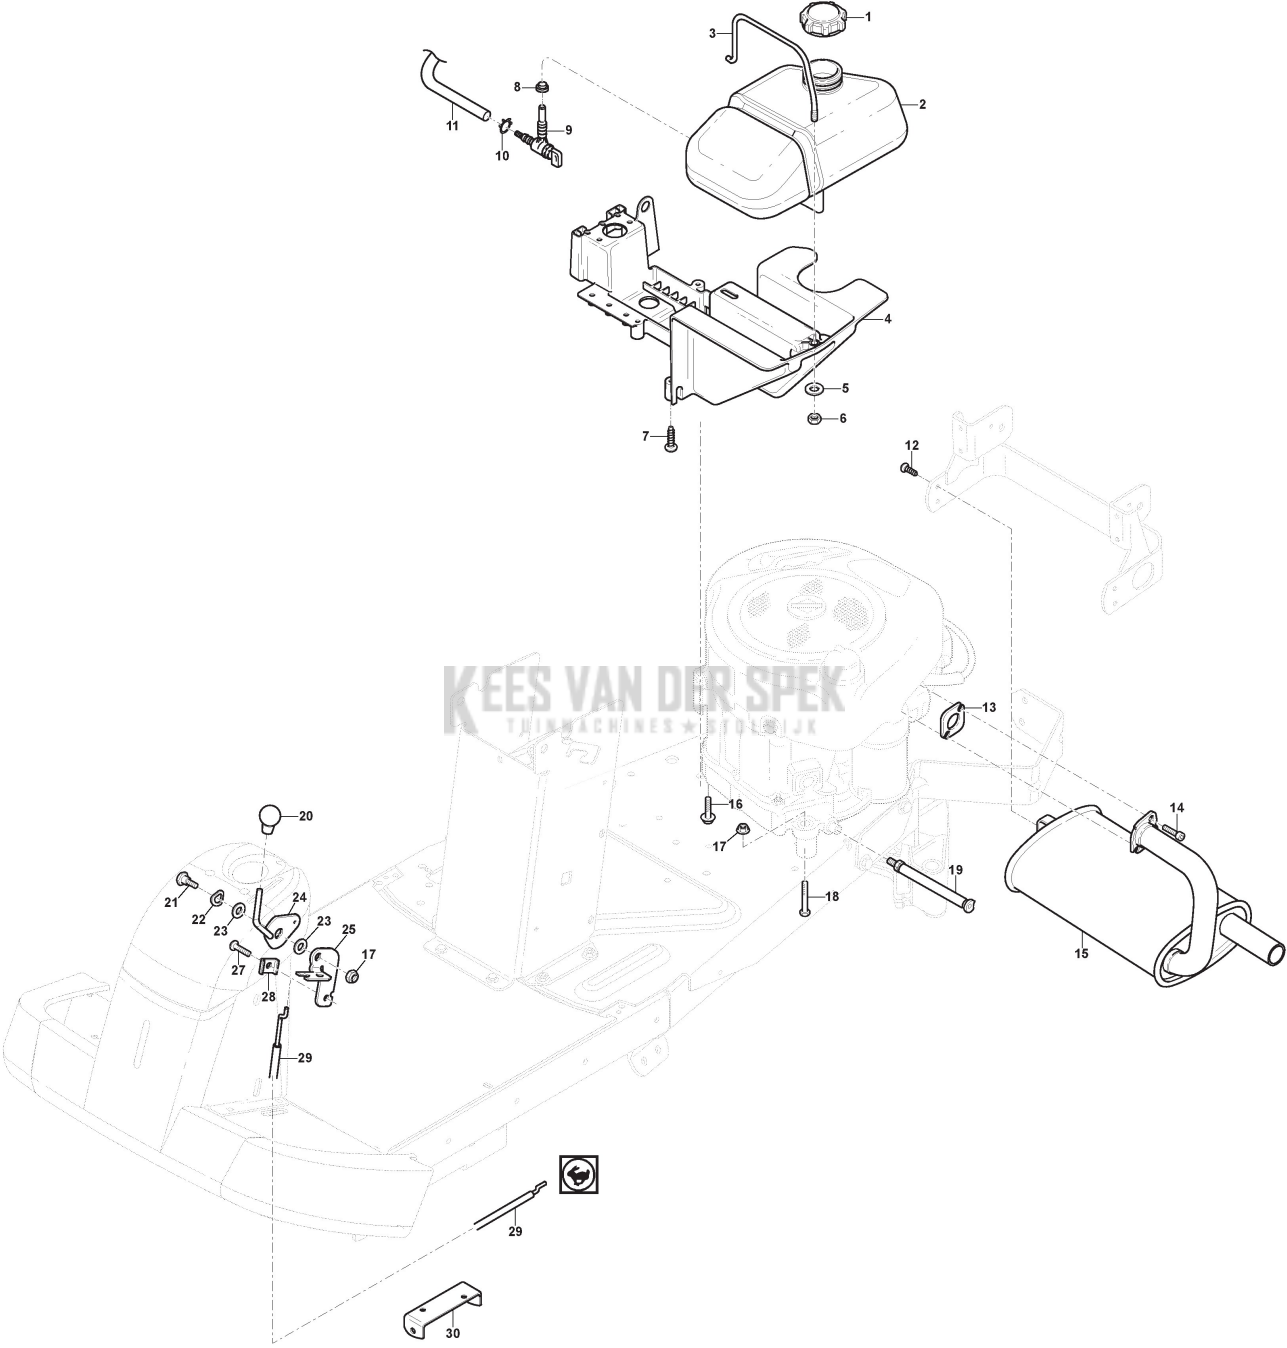

Engine

Ref.nr.	Qty	Item number	Description	Notes	From	Up to
1	1	125795001/1	Cap			
2	1	1134-6626-01	Fuel Tank			
3	1	1134-4808-01	Tank Clamp			
4	1	1134-4807-02	Support			
5	1	112523040/0	Washer			
6	1	112154510/0	Nut			
7	4	9838-8822-19	Screw			
8	1	1134-3225-01	Grommet			
9	1	1134-3224-01	Fuel Shut-Off Valve			
10	2	9578-0023-02	Hose Clamp			
11	1	1134-2975-15	Fuel Tube			
12	2	9893-0616-16	Screw			
13	1	1134-0433-00	Gasket			
14	2	1134-4930-01	Screw			
15	1	387753300/0	Muffler Assy			
16	3	9955-3725-16	Screw	3/8" x 25		
17	2	112155000/0	Nut			
18	1	112691115/0	Screw			
19	1	1134-5827-05	Oil Drain Assy			
20	1	1134-4078-01	Knob			
21	1	1134-0240-00	Screw			
22	1	9694-0001-00	Washer			
23	2	1134-4242-01	Washer			
24	1	1134-5465-02	Throttle Control Lever			
25	1	1134-5464-01	Bracket			
27	1	9943-0516-16	Screw			
28	1	9500-9991-00	Wire Clamp			
29	1	1134-4197-03	Throttle Cable	only models with Briggs & Stratton engine		
30	1	1134-6370-01	Wire Guide