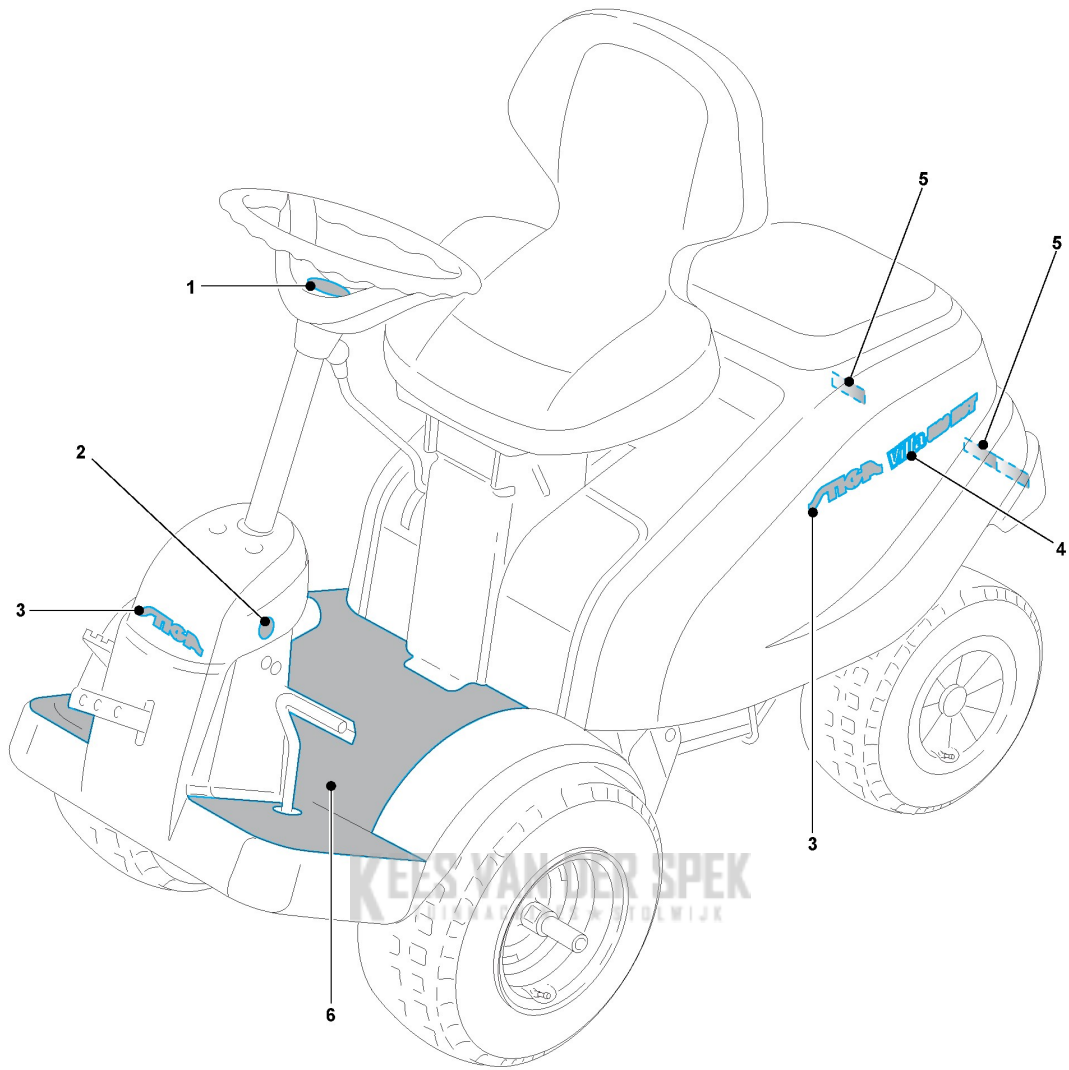

Labels

Ref.nr.	Qty	Item number	Description	Notes	From	Up to
1	1	114368694/0	Label STIGA logo			
2	1	114358460/0	Label			
3	3	114367494/2	Label STIGA logo			
4	2	114368462/0	Label Villa 14 HST	Villa 14 HST		
5	1	114368430/0	Label			
6	1	114369181/2	Floor Mat			

KEES VAN DER SPEK
TUINMACHINES & STOLWIJK