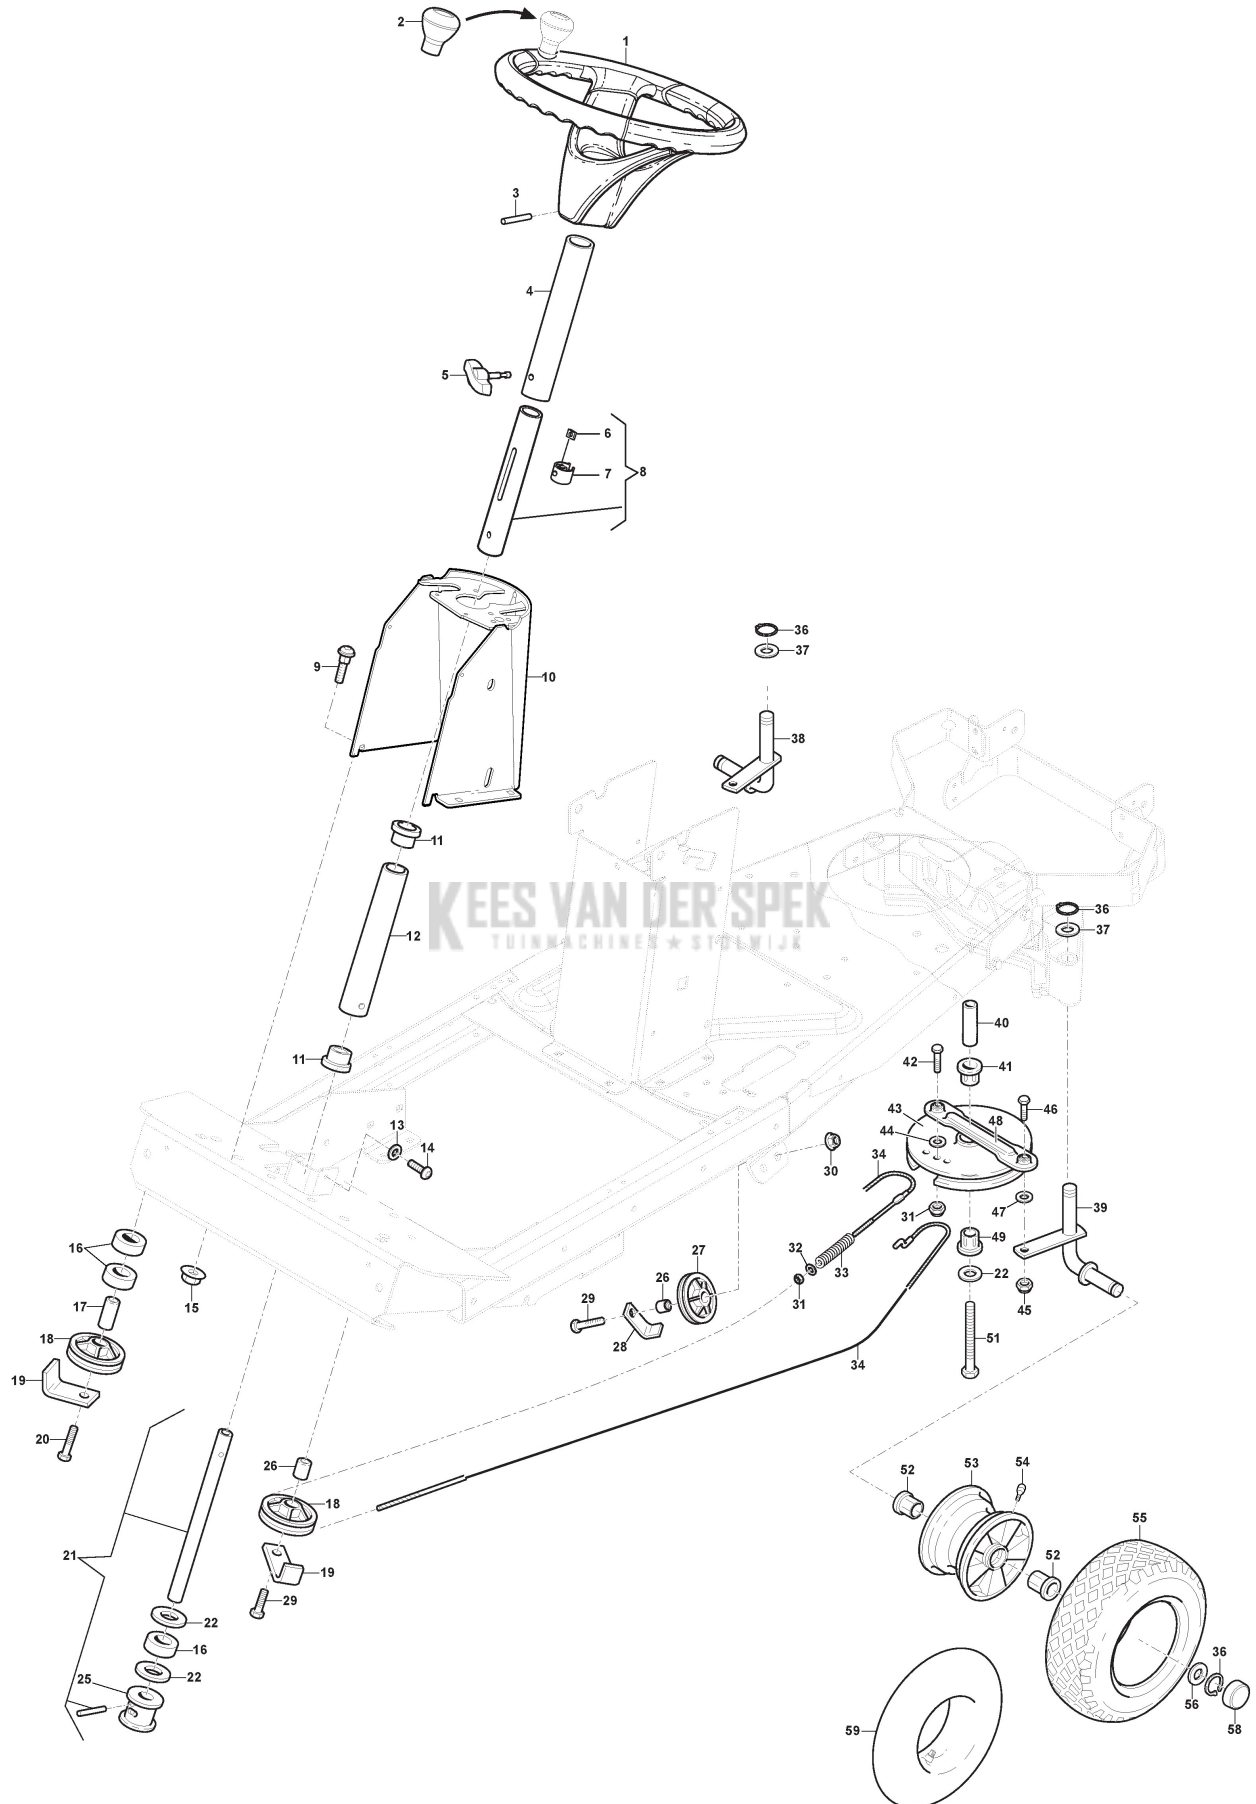

Steering

Ref.nr.	Qty	Item number	Description	Notes	From	Up to
1	1	1134-5494-01	Steering Wheel			
2	1	1134-3769-01	Steering Wheel Button Kit			
3	1	9595-0277-01	Pin			
4	1	387520115/0	Steering Wheel			
5	1	337394201/0	Wing Nut			
6	1	9710-0631-12	Nut			
7	1	1134-5177-01	Slide			
8	1	387520123/0	Steering Tube-Inner Assy			
9	4	9897-0820-16	Screw			
10	1	387785245/0	Steering Console (Grey)			
11	2	1134-1901-01	Bearing			
12	1	387520125/0	Steering Column,Lower			
13	2	112523040/0	Washer			
14	2	9893-0616-16	Screw			
15	4	112154220/0	Nut			
16	3	1134-3047-01	Spacer			
17	1	1134-0041-05	Bushing			
18	2	1134-9025-01	Steering Pulley	Sats 2 st/kit of 2		
19	4	1134-0046-00	Wire Clamp			
20	1	112692395/2	Screw	L = 60 mm		
21	1	1134-4712-02	Steering Rod Assy			
22	3	112521390/0	Washer			
25	1	1134-1933-01	Steering Pulley			
26	3	1134-0041-01	Bushing			
29	3	9997-1040-16	Screw	L = 40 mm		
30	2	9739-1031-22	Nut			
31	4	112155000/0	Nut			
32	1	112523060/0	Washer			
33	1	1134-1310-01	Spring			
34	1	1134-9154-01	Steering Cable			
36	4	112609260/0	Seeger			
37	2	9699-0088-02	Washer			
38	1	1134-5009-01	Right Stub Axle			
39	1	1134-5009-02	Stub Axle			
40	1	1134-5575-01	Spacer			
41	1	1134-9024-01	Bearing	Sats 4 st/kit of 4		
42	1	112691100/0	Screw	L = 35 mm		
43	1	387605001/0	Steering Pulley			
46	2	112793301/0	Screw	L = 25 mm		
47	2	9699-0090-02	Washer			
48	2	1134-3247-05	Tie Rod			
51	1	112694100/0	Screw			
52	4	137038009/0	Bushing			
53	2	187000452/0	Rim			
54	2	9545-0500-00	Valve Assy.			
55	2	9545-0117-00	Tyre	13x5.00-6		
56	2	1134-0341-01	Washer			
58	2	1134-4344-01	Hub Cap Black			

KEES VAN DER SPEK
TUINMACHINES * STEELWIJZ