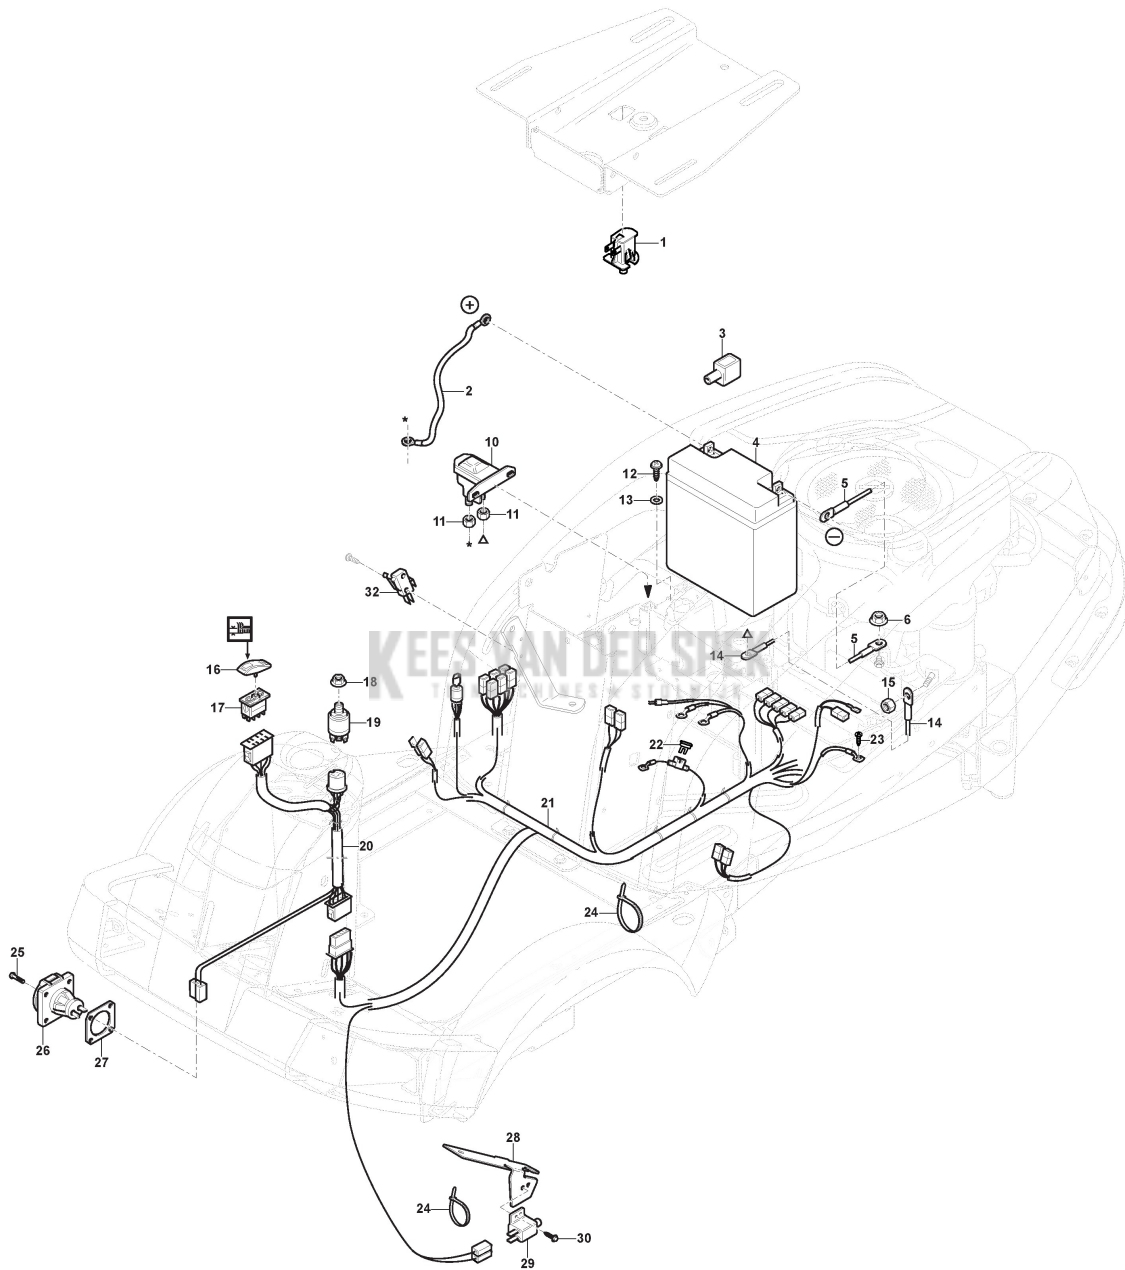

Electrical Parts

Ref.nr.	Qty	Item number	Description	Notes	From	Up to
1	1	1134-3156-02	Switch			
2	1	1134-0234-02	Battery Cable (+)	L = 395 mm		
3	1	1134-2310-01	Guard Cap (+)			
4	1	118120007/0	Battery	18 Ah		
5	1	1134-2042-02	Battery Cable	L = 350 mm		
6	1	112155000/0	Nut			
10	1	118736112/0	Solenoid	incl. 11		
11	2	9743-5121-32	Nut			
12	1	112728697/0	Screw			
13	1	112523040/0	Washer			
14	1	1134-4702-02	Cable	L = 480 mm		
15	1	112361005/0	Nut	1/4 UNC		
18	1	1134-4749-01	Nut			
19	1	1134-4093-01	Ignition Switch			
20	1	1134-6348-01	Cable Harness			
21	1	187040304/0	Cable Harness	incl. pos. 22		
22	1	1134-3496-06	Fuse (20A) Yellow	20A		
23	1	9943-0516-16	Screw			
24	6	133320027/0	Cable			
28	1	1134-4610-01	Switch Bracket			
29	1	1134-3399-02	Switch			
30	2	9852-8013-16	Screw			
32	1	9400-0360-01	Microswitch			

Kees van der Spek
TUINMACHINES & STOLWIJK