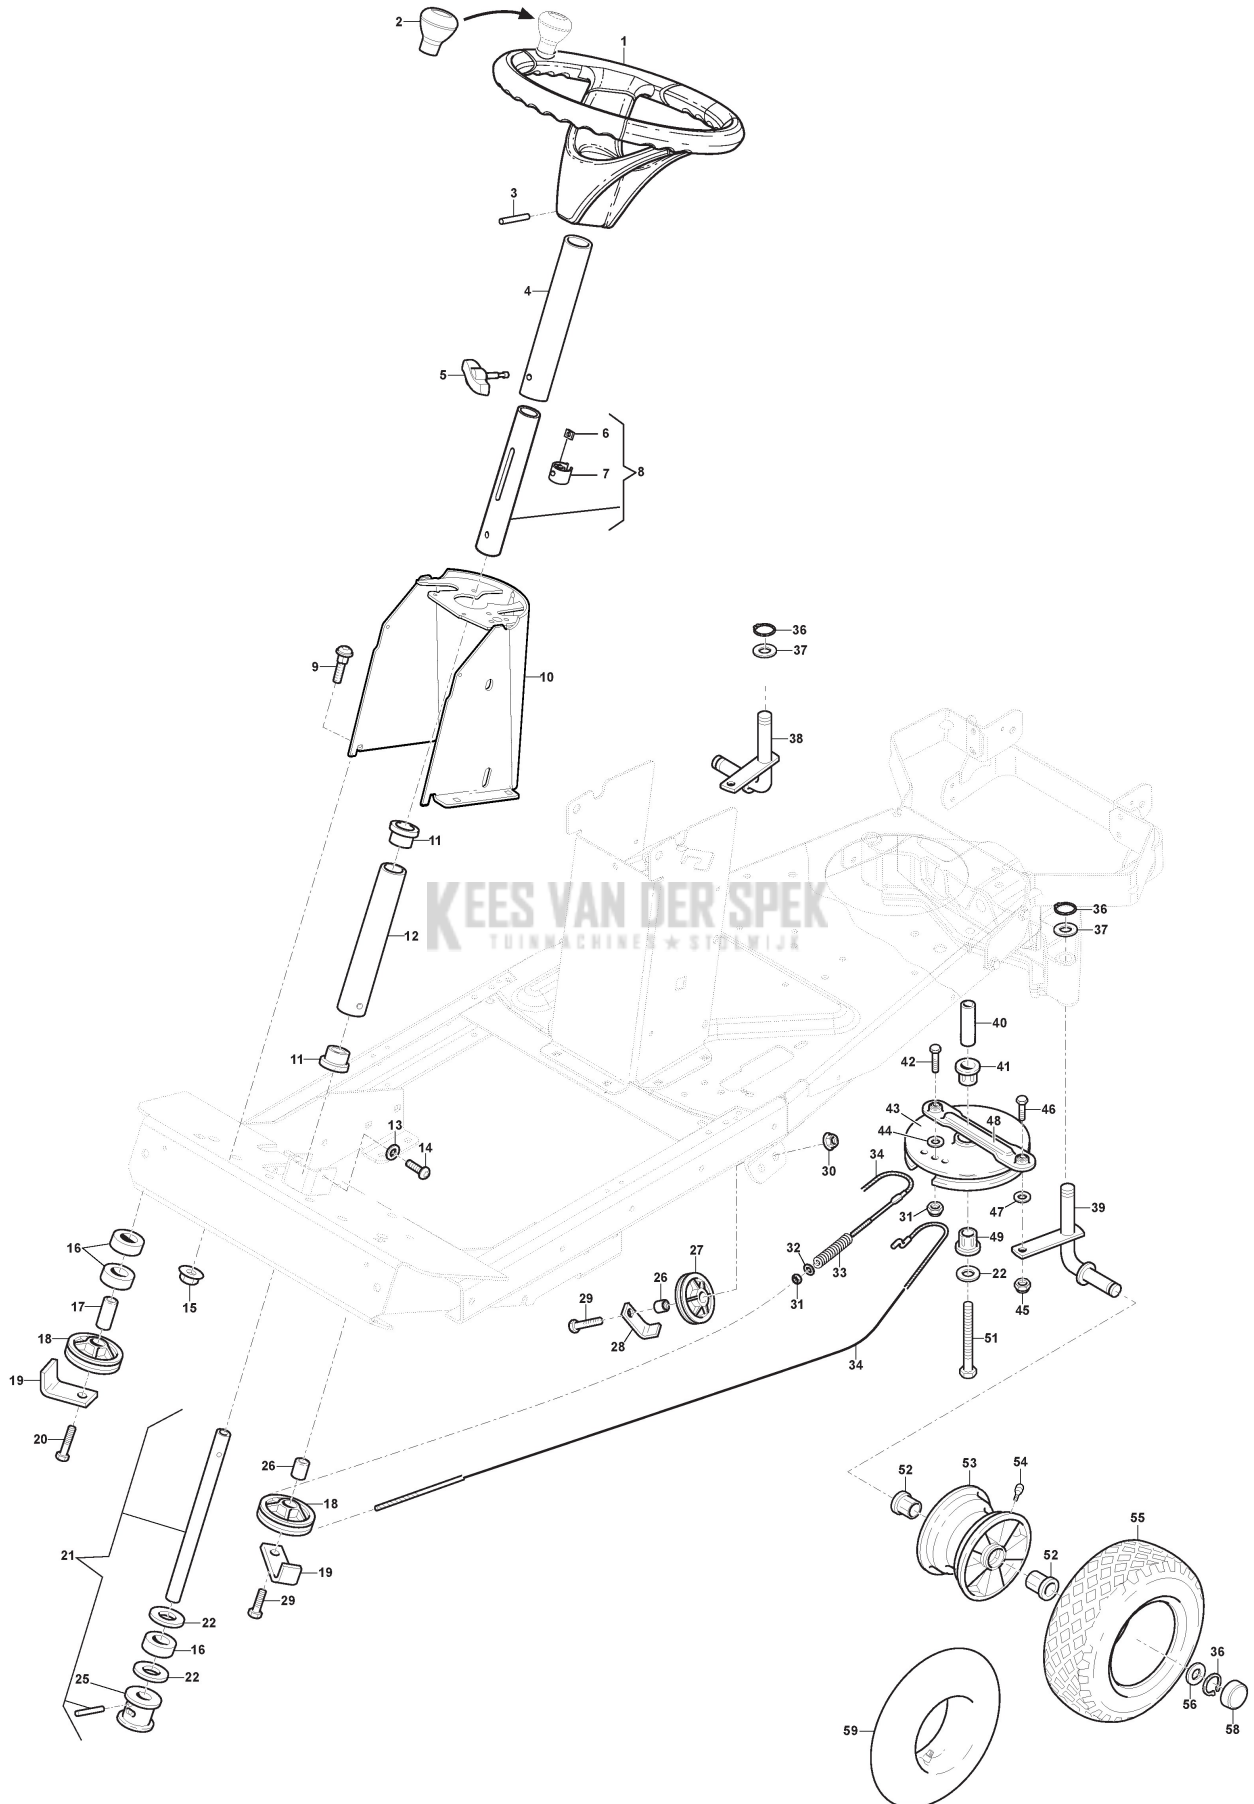

KEES VAN DER SPEK
TUINMACHINES * STEELWIJZ

Steering

Ref.nr.	Qty	Item number	Description	Notes	From	Up to
1	1	1134-5494-01	Steering Wheel			
2	1	1134-3769-01	Steering Wheel Button Kit			
3	1	9595-0277-01	Pin			
4	1	387520115/0	Steering Wheel			
5	1	337394201/0	Wing Nut			
6	1	9710-0631-12	Nut			
7	1	1134-5177-01	Slide			
8	1	387520123/0	Steering Tube-Inner Assy			
9	4	9897-0820-16	Screw			
10	1	387785245/0	Steering Console (Grey)			
11	2	1134-1901-01	Bearing			
12	1	387520125/0	Steering Column,Lower			
13	2	112523040/0	Washer			
14	2	9893-0616-16	Screw			
15	4	112154220/0	Nut			
16	3	1134-3047-01	Spacer			
17	1	1134-0041-05	Bushing			
18	2	1134-9025-01	Steering Pulley	Sats 2 st/kit of 2		
19	4	1134-0046-00	Wire Clamp			
20	1	112692395/2	Screw	L = 60 mm		
21	1	1134-4712-02	Steering Rod Assy			
22	3	112521390/0	Washer			
25	1	1134-1933-01	Steering Pulley			
26	3	1134-0041-01	Bushing			
29	3	9997-1040-16	Screw	L = 40 mm		
30	2	9739-1031-22	Nut			
31	4	112155000/0	Nut			
32	1	112523060/0	Washer			
33	1	1134-1310-01	Spring			
34	1	1134-9154-01	Steering Cable			
36	4	112609260/0	Seeger			
37	2	9699-0088-02	Washer			
38	1	1134-5009-01	Right Stub Axle			
39	1	1134-5009-02	Stub Axle			
40	1	1134-5575-01	Spacer			
41	1	1134-9024-01	Bearing	Sats 4 st/kit of 4		
42	1	112691100/0	Screw	L = 35 mm		
43	1	387605001/0	Steering Pulley			
46	2	112793301/0	Screw	L = 25 mm		
47	2	9699-0090-02	Washer			
48	2	1134-3247-05	Tie Rod			
51	1	112694100/0	Screw			
52	4	137038009/0	Bushing			
53	2	187000452/0	Rim			
54	2	9545-0500-00	Valve Assy.			
55	2	9545-0117-00	Tyre	13x5.00-6		
56	2	1134-0341-01	Washer			
58	2	1134-4344-01	Hub Cap Black