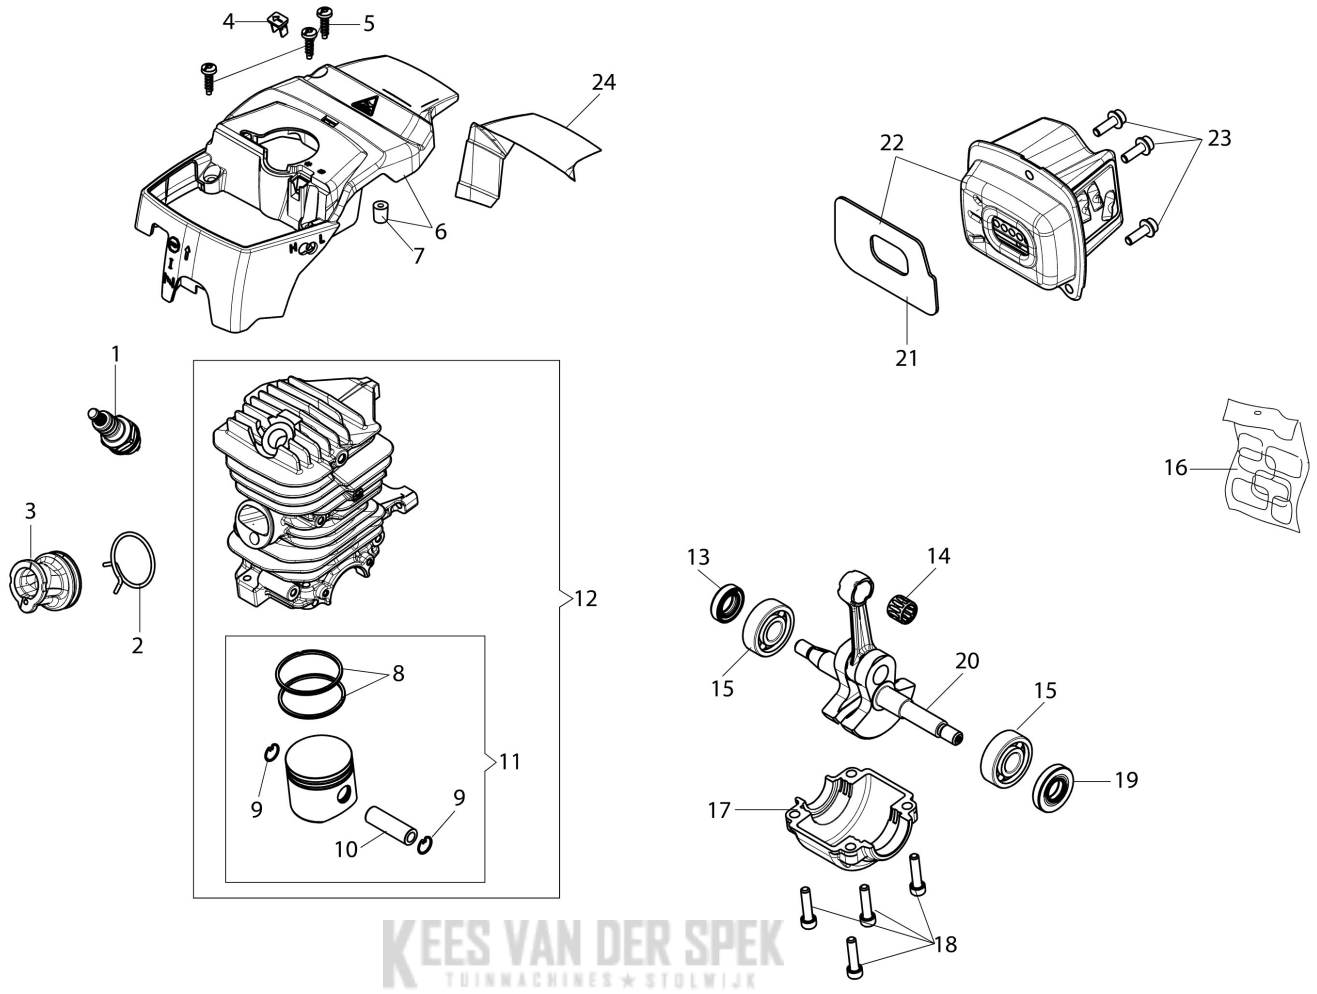

MT 4110 (Euro 2) Chainsaw

Documenten

Engine

Ignition system

Crankcase

Tank and handle

Clutch and brake

Carburetor WT-780G

KEES VAN DER SPEK
TUINMACHINES ★ STOLWIJK

KEES VAN DER SPEK
TUINMACHINES * STOLWIJK

Illustratie Engine

Ref.Nu	Qty	Part number	Description	Validity from	Validity till	Notes	Bulletin
1	1	3055101	Spark plug				
2	1	094600103	Band				
3	1	50170010R	Manifold				
4	1	50170032R	Plate				
5	3	3960115R	Screw				
6	1	50180195R	Engine cover				
7	1	50070126R	Spacer				
8	2	074000405R	Piston ring				
9	2	004900061R	Ring				
10	1	50110047R	Piston pin				
11	1	50170357	Piston assy				
12	1	50170346A	Complete cylinder				
13	1	50272004R	Seal ring				
14	1	50110044R	Bearing				
15	2	094000006R	Bearing				
16	1	50180203	Labels kit				
17	1	50050016CR	Cover				
18	4	3801051R	Screw				
19	1	3050024AR	Seal ring				
20	1	50170324R	Crankshaft				
21	1	50230158R	Gasket				
22	1	50180194	Muffler				
23	3	3860117R	Screw				
24	1	50180143R	Guard				

KEES VAN DER SPEK
TUINMACHINES ★ STOLWIJK

Kees van der Spek
TUINMACHINES - STOLWIJZ

Illustratie Ignition system

Ref.Nu	Qty	Part number	Description	Validity from	Validity till	Notes	Bulletin
1	4	3960115R	Screw				
2	1	50170017R	Starter handle				
3	1	094000038	Bushing				
4	1	006000829	Washer				
5	1	50050073R	Spring				
6	1	50070123R	Starter rope				
7	1	50170153R	Starter pulley				
8	1	50180107R	Spring				
9	1	50180106R	Sprocket				
10	1	50160024	Screw				
11	1	50180141R	Flange				
12	1	3960167R	Screw				
13	1	50180075R	Starter assy				
14	1	004000142R	Nut				
15	1	3833080R	Washer				
16	1	3916009R	Washer				
17	1	50072029	Pawl kit				
18	1	50180111AR	Flywheel set				
19	2	3960075R	Screw				
20	2	3916004R	Washer				
21	2	006000315R	Washer				
22	1	50170090R	Cable				
23	1	2501020R	Ignition coil				