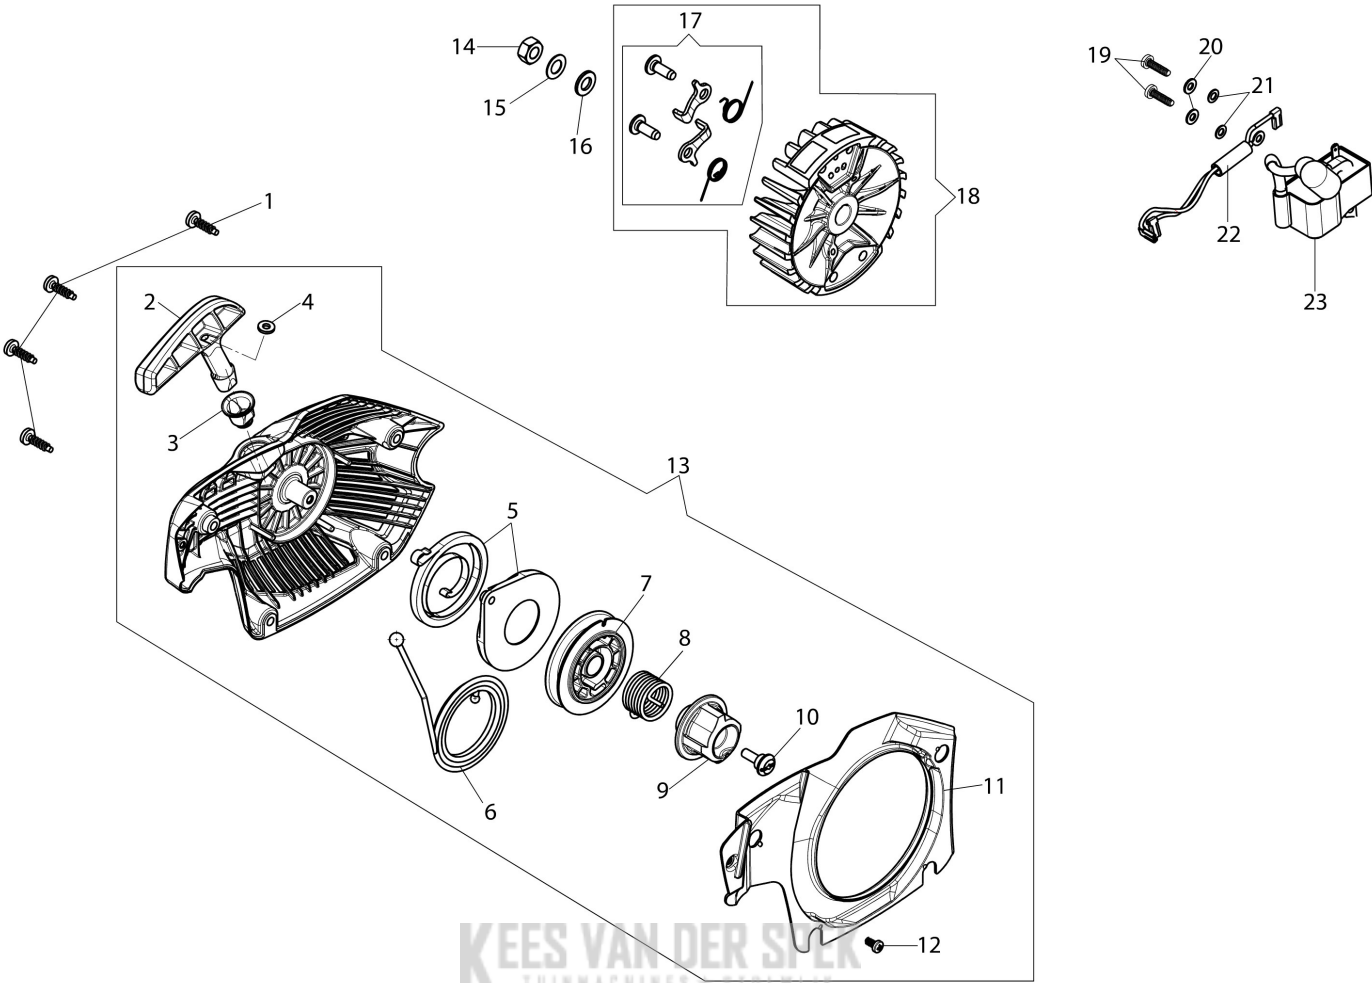

KEES VAN DER SPEK
TUINMACHINES ★ STOLWIJK

KEES VAN DER SPEK
TUINMACHINES * STOLWIJK

Illustratie Engine

Ref.Nu	Qty	Part number	Description	Validity from	Validity till	Notes	Bulletin
1	1	3055101	Spark plug				
2	1	094600103	Band				
3	1	50170010R	Manifold				
4	1	50170032R	Plate				
5	3	3960115R	Screw				
6	1	50180195R	Engine cover				
7	1	50070126R	Spacer				
8	2	074000405R	Piston ring				
9	2	004900061R	Ring				
10	1	50110047R	Piston pin				
11	1	50170357	Piston assy				
12	1	50170346A	Complete cylinder				
13	1	50272004R	Seal ring				
14	1	50110044R	Bearing				
15	2	094000006R	Bearing				
16	1	50180203	Labels kit				
17	1	50050016CR	Cover				
18	4	3801051R	Screw				
19	1	3050024AR	Seal ring				
20	1	50170324R	Crankshaft				
21	1	50230158R	Gasket				
22	1	50180194	Muffler				
23	3	3860117R	Screw				
24	1	50180143R	Guard				

KEES VAN DER SPEK
TUINMACHINES ★ STOLWIJK

Kees van der Spek
TUINMACHINES - STOLWIJZ

Illustratie Ignition system

Ref.Nu	Qty	Part number	Description	Validity from	Validity till	Notes	Bulletin
1	4	3960115R	Screw				
2	1	50170017R	Starter handle				
3	1	094000038	Bushing				
4	1	006000829	Washer				
5	1	50050073R	Spring				
6	1	50070123R	Starter rope				
7	1	50170153R	Starter pulley				
8	1	50180107R	Spring				
9	1	50180106R	Sprocket				
10	1	50160024	Screw				
11	1	50180141R	Flange				
12	1	3960167R	Screw				
13	1	50180075R	Starter assy				
14	1	004000142R	Nut				
15	1	3833080R	Washer				
16	1	3916009R	Washer				
17	1	50072029	Pawl kit				
18	1	50180111AR	Flywheel set				
19	2	3960075R	Screw				
20	2	3916004R	Washer				
21	2	006000315R	Washer				
22	1	50170090R	Cable				
23	1	2501020R	Ignition coil				