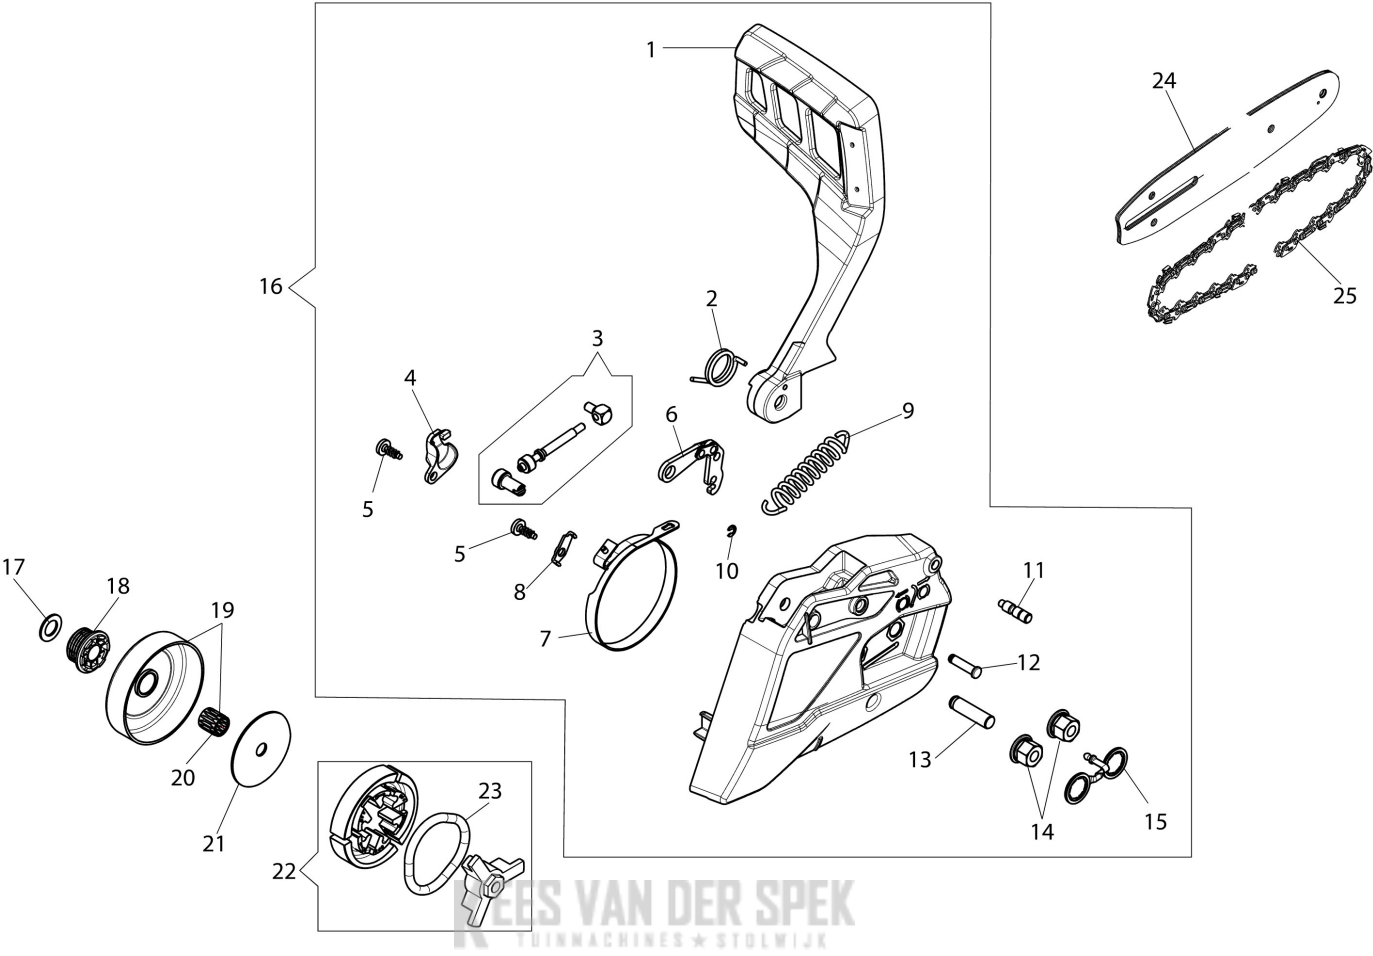

Illustratie Clutch and brake

Ref.Nu	Qty	Part number	Description	Validity from	Validity till	Notes	Bulletin
1	1	50180114R	Hand guard				
2	1	50010088AR	Spring				
3	1	50162017A	Chain tensioner kit				
4	1	50170044R	Cover				
5	2	3960070R	Screw				
6	1	097000146	Lever				
7	1	50050039R	Brake band				
8	1	50050125R	Plate				
9	1	095000219AR	Spring				
10	1	3026003R	Ring				
11	1	50050064R	Pin				
12	1	097000106R	Plug				
13	1	50050066	Plug				
14	2	3980021R	Nut				
15	2	50180147R	Clamp				
16	1	50180067R	Chain cover assy				
17	1	004400285	Washer				
18	1	50060008R	Worm gear .325			Per modelli MT 411 - 4110 -	
18	1	50050025R	Worm gear 3/8			Per modelli MT 371 - 3710 -	
19	1	50060033A	Chain sprocket .325			411 - 4110; For model MT	
19	1	50050136A	Chain sprocket 3/8			Per modelli MT 371 - 3710 -	
20	1	50030372	Roller cage			411 - 4110; For model MT	
21	1	004000352R	Washer			371 - 3710 - 411 - 4110:	
22	1	094000129AR	Clutch				
23	1	094500029AR	Spring				
24	1	50052019R	Bar 16" - 41 cm				
24	1	50062014R	Bar 16" - 41 cm				
25	1	30629528A	Efco chain .3/8" x .050" (1,3mm)				
25	1	30629508A	Efco chain .325" x .050" (1,3mm)				

KES VAN DER SPEK
TUINMACHINES * STOLWIJK