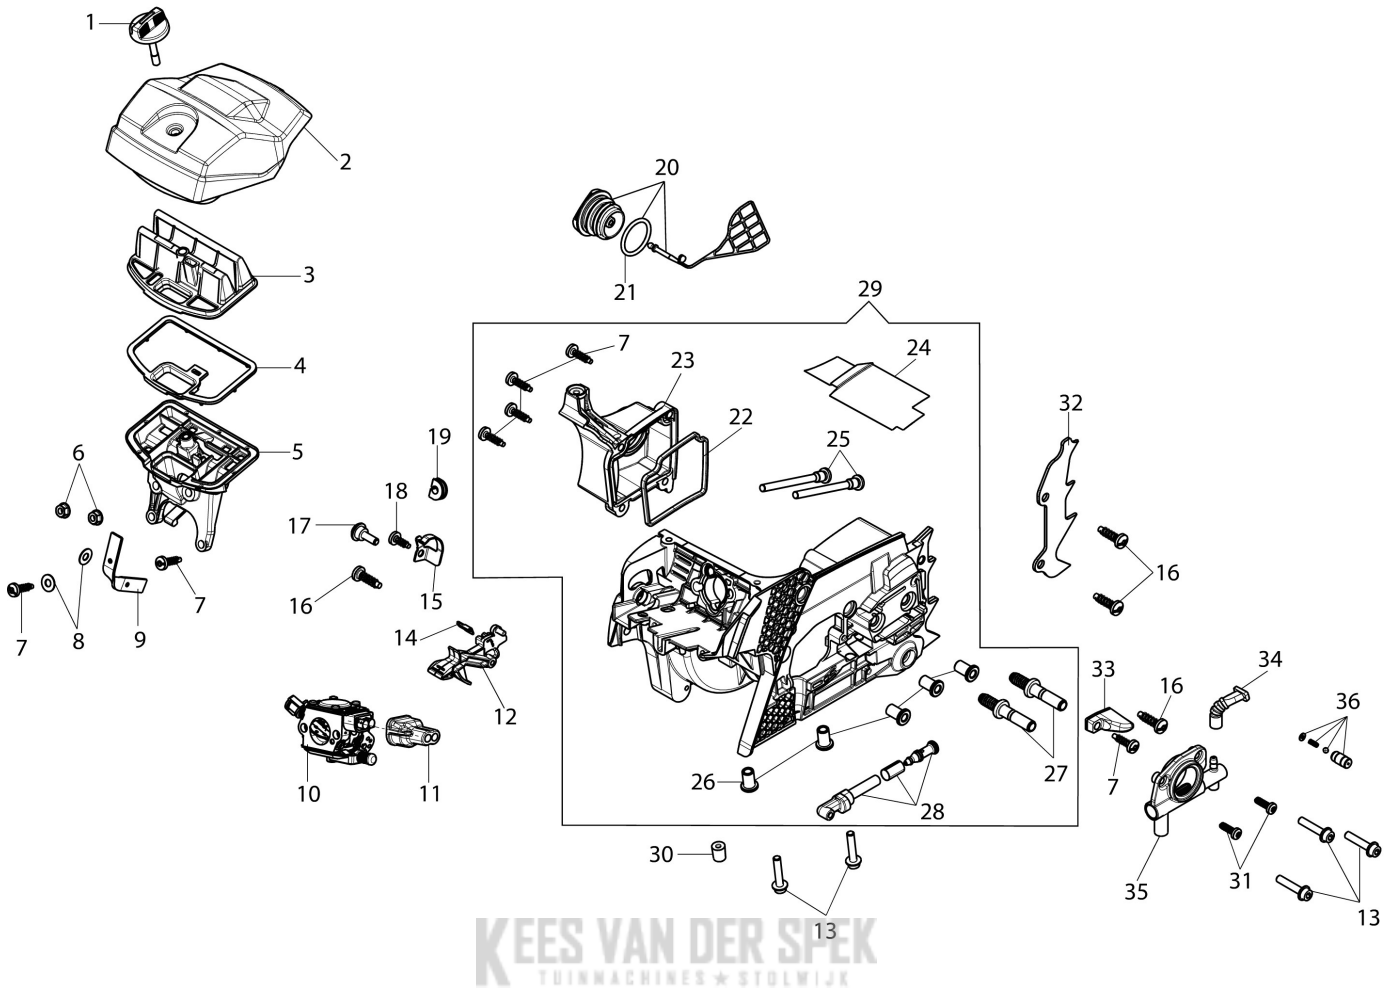

Illustratie Crankcase

Ref.Nu	Qty	Part number	Description	Validity from	Validity till	Notes	Bulletin
1	1	50210034R	Knob				
2	1	50180207R	Air filter cover				
3	1	50230036R	Air filter				
4	1	50230038R	Gasket				
5	1	50230068R	Filter support				
6	2	3914003R	Nut				
7	7	3960115R	Screw				
8	2	3818001R	Washer				
9	1	50050123BR	Strap				
10	1	2318755ER	Carburetor WT-780G				
11	1	50170150R	Screw guide				
12	1	50180140R	Lever				
13	1	3860099R	Screw				
14	1	50170062R	Plate				
15	1	50170061R	Spring				
16	3	3960099R	Screw				
16	1	3960099R	Screw				
17	1	50160024	Screw				
18	1	3960070R	Screw				
19	1	005000347AR	Grommet				
20	1	50052005R	Tank cap				
21	1	3049047R	O-ring				
22	1	50170004R	Gasket				
23	1	50180064R	Cover				
24	1	50180144R	Guard				
25	2	50070067A	Tie rod				
26	5	50050067R	Spacer				
27	2	50050052R	Stud				
28	1	50170149R	Oil filter				
29	1	50180145R	Crankcase assy				
30	1	50070126R	Spacer				
31	2	3860099R	Screw				
32	1	50180091R	Spike				
33	1	094600369R	Guard				
34	1	50050049R	Tube				
35	1	50170051BR	Oil pump			Registrabile; Adjustable	
36	1	097000229R	Breather valve				

KEES VAN DER SPEK
TUINMACHINES * STOLWIJK