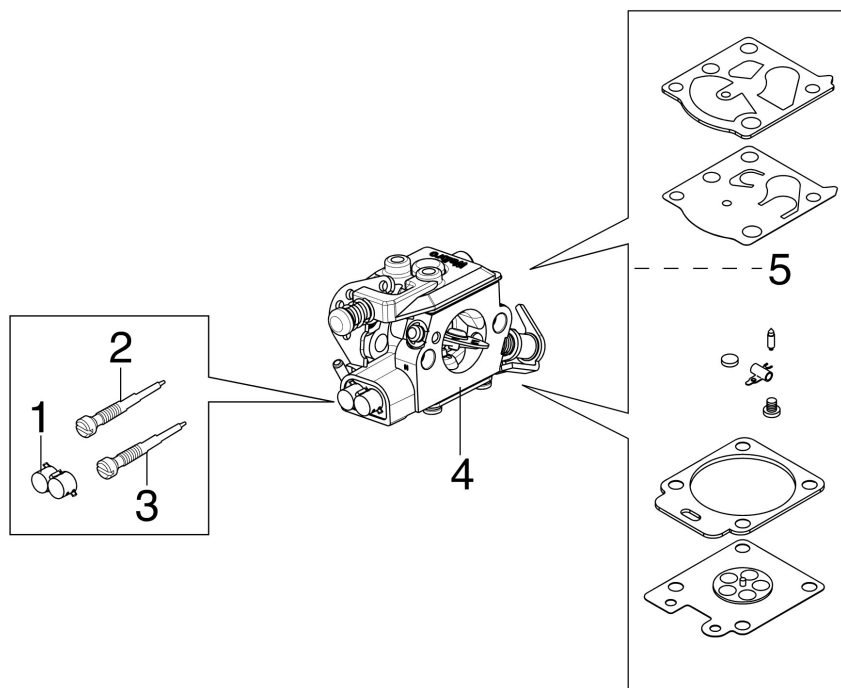

KEES VAN DER SPEK
TUINMACHINES ★ STOLWIJK

Illustratie Carburetor WT-780G

Ref.Nu	Qty	Part number	Description	Validity from	Validity till	Notes	Bulletin
1	2	2318867R	Caps-lock				
2	1	2318893	Screw L				
3	1	2318837	Adjust. screw				
4	1	2318755ER	Carburetor WT-780G				
5	1	2318671	Repair kit				

KEES VAN DER SPEK
TUINMACHINES ★ STOLWIJK