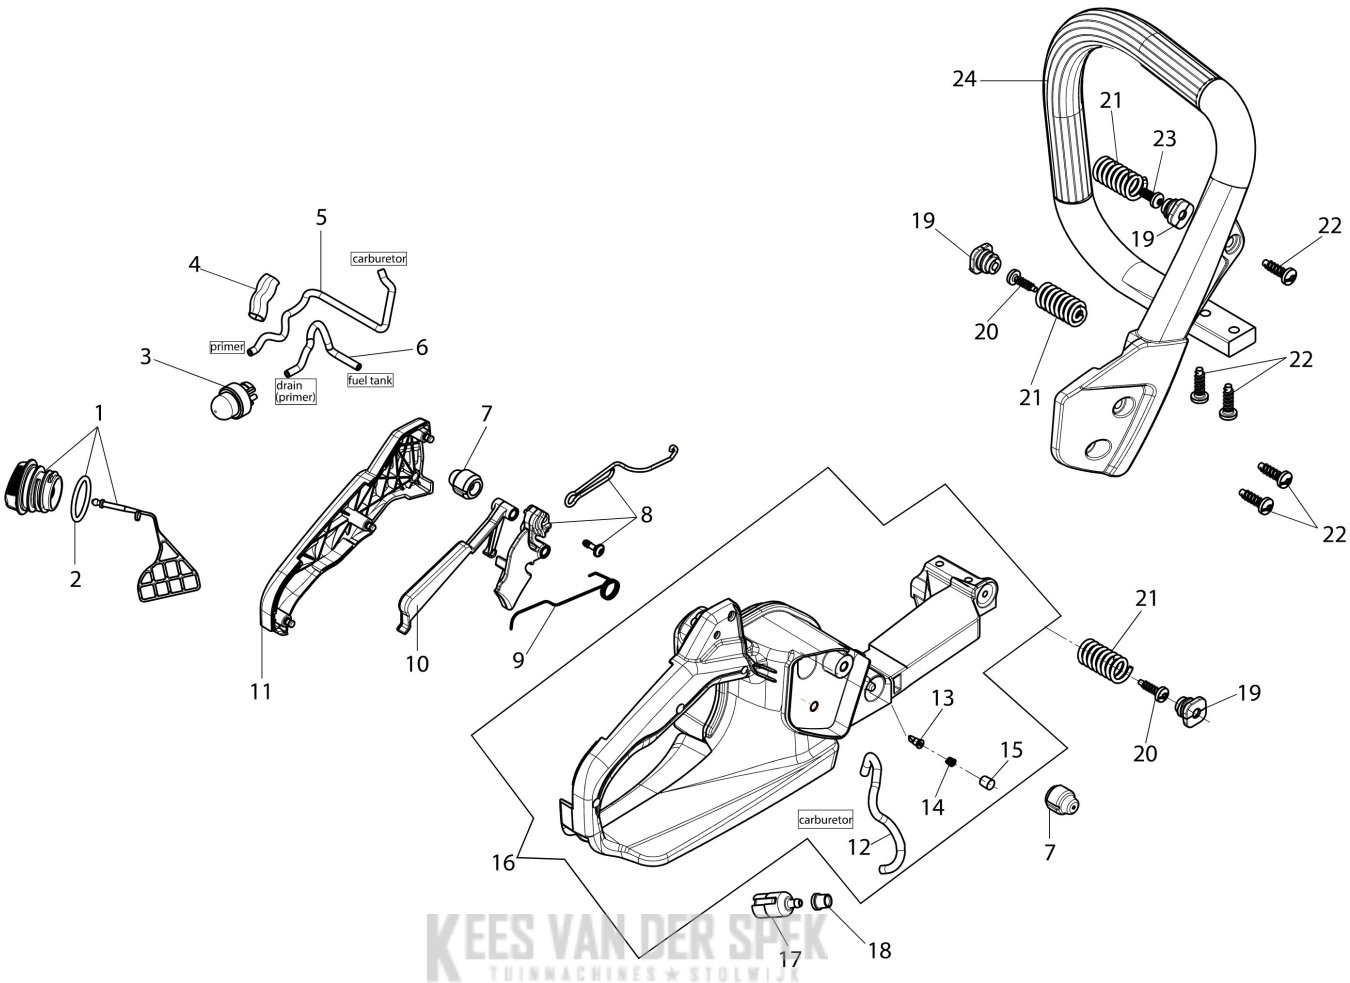

Illustratie Tank and handle

Ref.Nu	Qty	Part number	Description	Validity from	Validity till	Notes	Bulletin
1	1	50052005R	Tank cap				
2	1	3049047R	O-ring				
3	1	2318817R	Air purge				
4	1	50170121R	Sheath				
5	1	50170322R	Tube				
6	1	50170321R	Tube				
7	1	50010061R	AV-mount				
8	1	50180197	Throttle kit				
9	1	097000028R	Spring				
10	1	50050096AR	Lever				
11	1	50180109R	Cover				
12	1	3073015R	Tube				
13	1	094500577AR	Breather valve				
14	1	094500575R	Spring				
15	1	50050071R	Breather valve				
16	1	50180092R	Complete tank				
17	1	094600450R	Fuel filter				
18	1	61110162BR	Bushing				
19	3	50170034R	Support				
20	2	3960115R	Screw				
21	3	50050047AR	Spring				
22	5	3960099R	Screw				
23	1	3993070R	Screw				
24	1	50180108R	Handle				

KEES VAN DER SPEK
TUINMACHINES ★ STOLWIJK