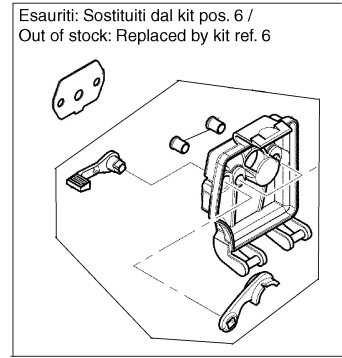

I° Serie / I° Series

Esauriti: Sostituiti dal kit pos. 6 /
Out of stock: Replaced by kit ref. 6