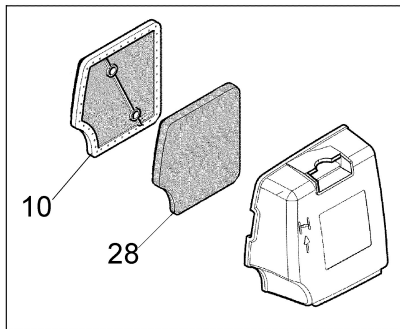

I° Serie / I° Series