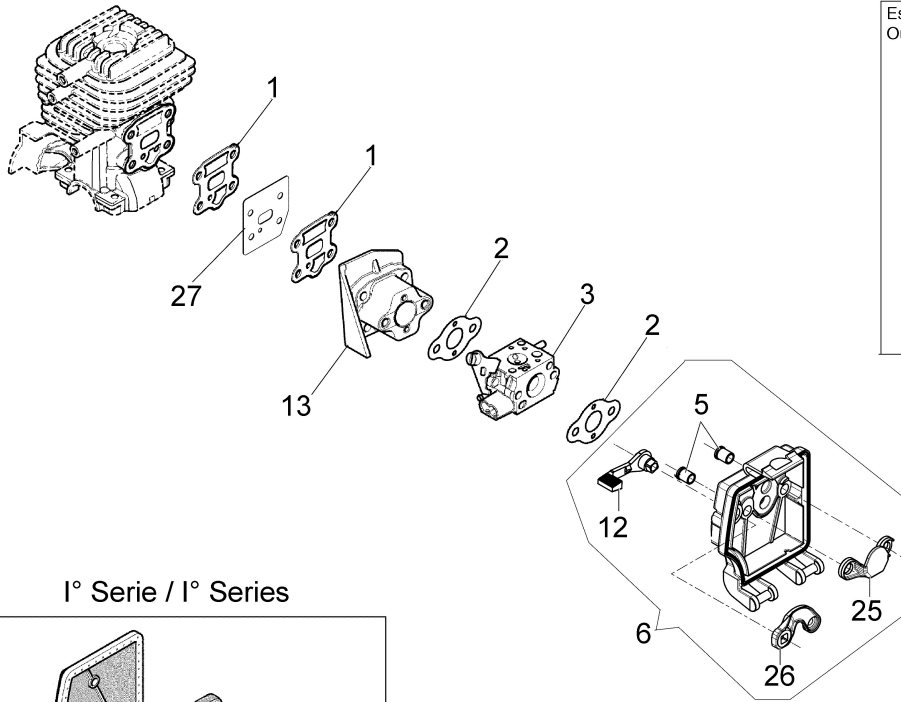

I° Serie / I° Series

Esauriti: Sostituiti dal kit pos. 6 /
Out of stock: Replaced by kit ref. 6

I° Serie / I° Series

II° Serie / II° Series

KEES VAN DER SPEK
TUINMACHINES * STOLWIJK