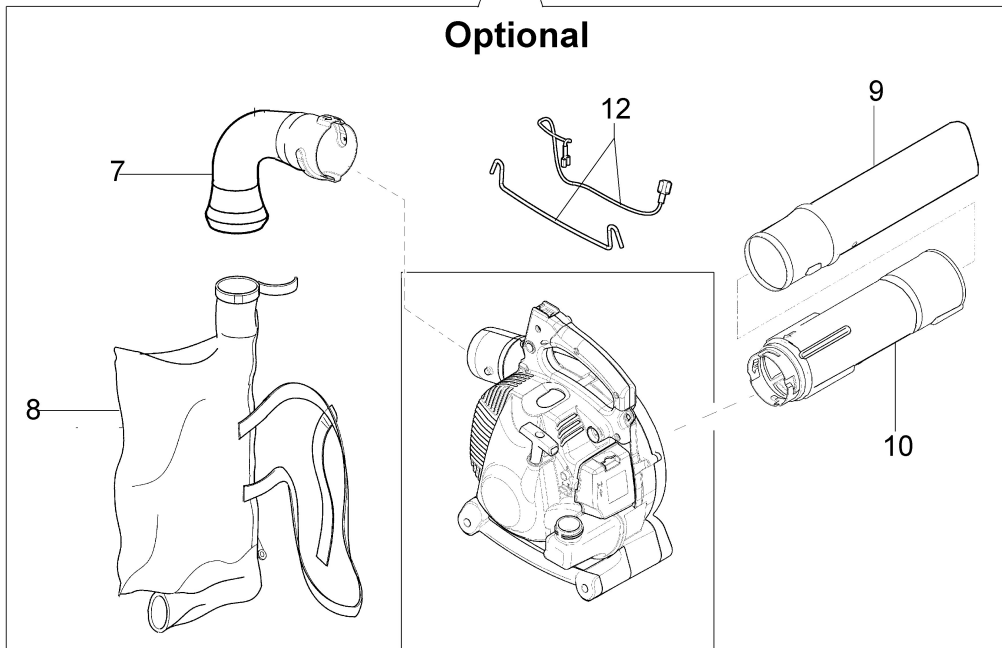

KEES VAN DER SPEK
TUINMACHINE-11-STOLWIJK

Optional