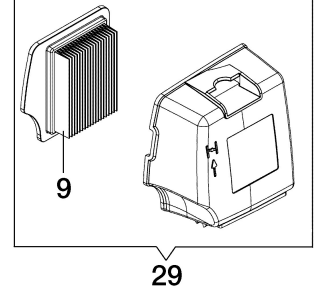

II° Serie / II° Series