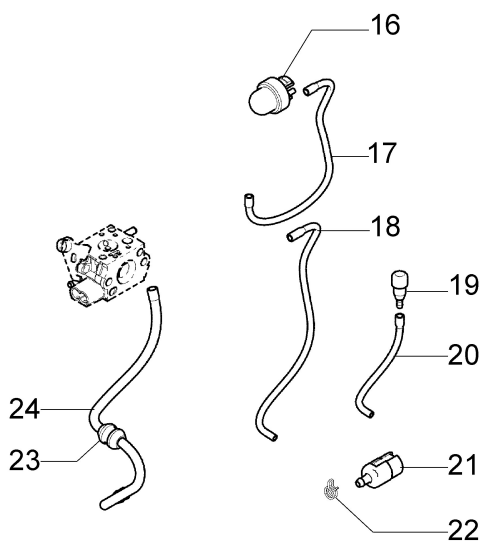

KEES VAN DER SPEK
TUINMACHINES * STOLWIJK