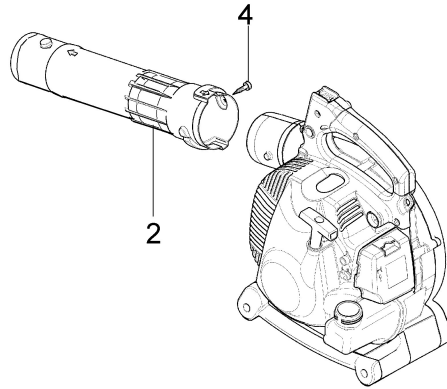

KEES VAN DER SPEK
TUINMACHINE-11-STOLWIJK

Optional