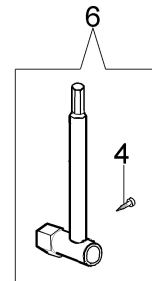

KEES VAN DER SPEK
TUINMACHINE-11-STOLWIJK

Optional