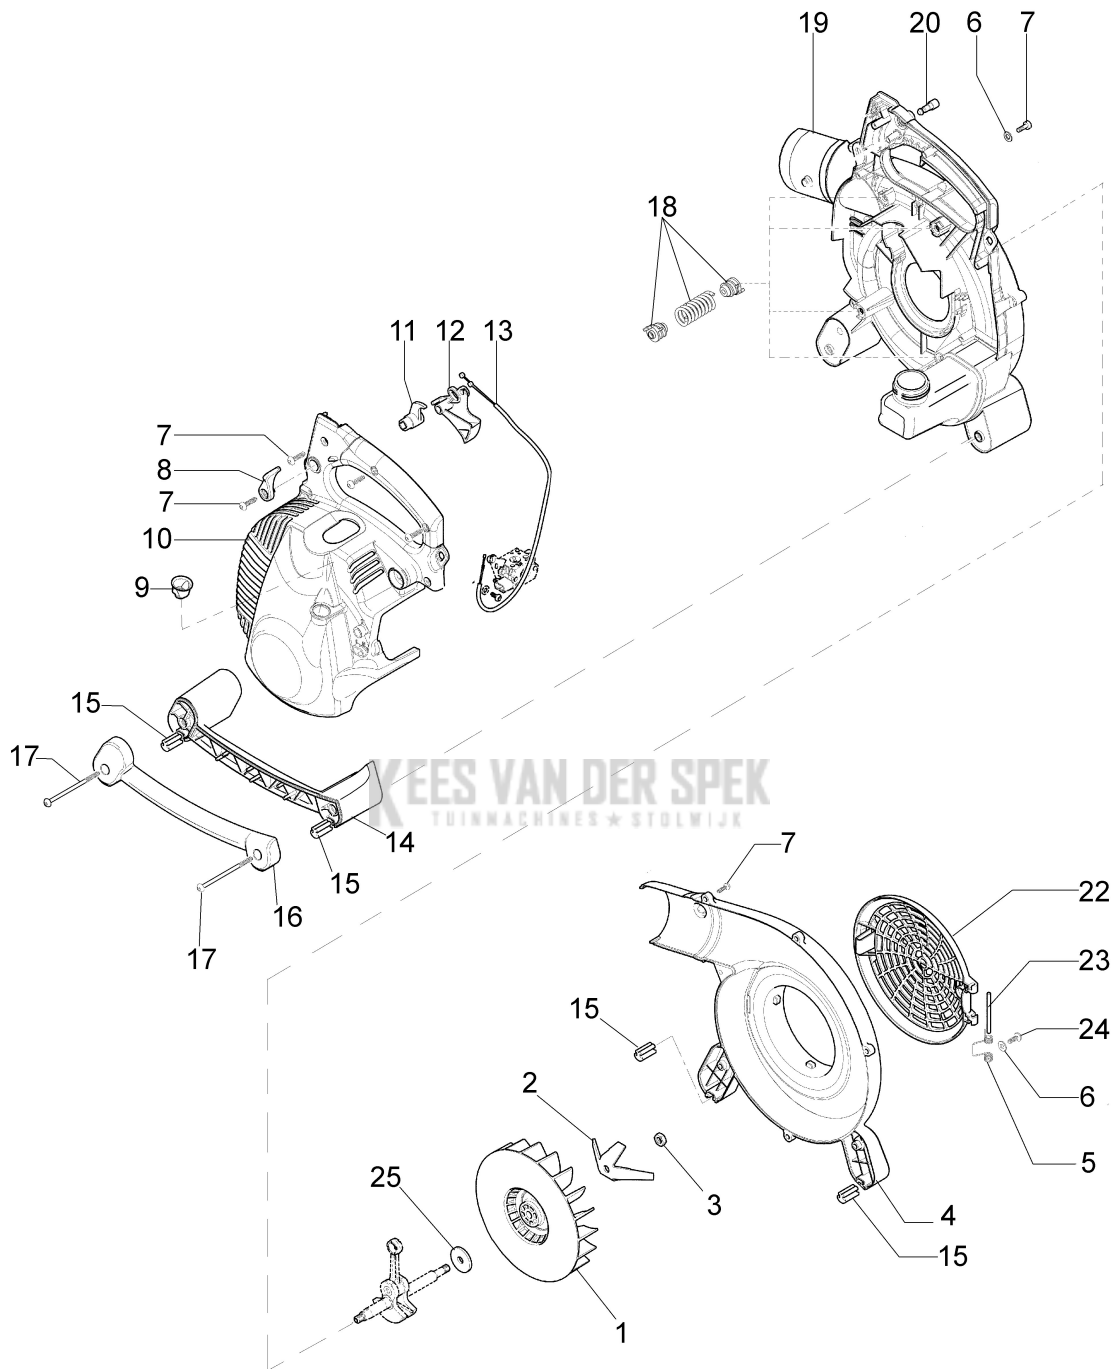

Illustratie Fan assy

Ref.Nu	Qty	Part number	Description	Validity from	Validity till	Notes	Bulletin
1	1	56550006R	Fan				
2	1	56550057R	Knife				
3	1	3911009R	Nut				
4	1	56550004R	Right cover				
5	1	56550072R	Spring				
6	4	3918010R	Washer				
7	20	3960091AR	Screw				
8	1	56550026R	Lever				
9	1	56550050R	Retainer washer				
10	1	56550147R	Engine cover				
11	1	56550025R	Stop lever				
12	1	56550023AR	Throttle				
13	1	56550024R	Throttle cable				
14	1	56550046AR	Handle				BT6-065-01/09
15	2	56550048R	Stand				
16	1	56550047R	Handle				
17	2	3960122R	Screw				
18	1	56550034R	Complete support				
19	1	56550003R	Left cover/tank				
20	1	56550156R	Button				
22	1	56550175R	Guard				
23	1	56550123R	Pin				
24	4	3960100R	Screw				
25	1	56510050R	Washer				