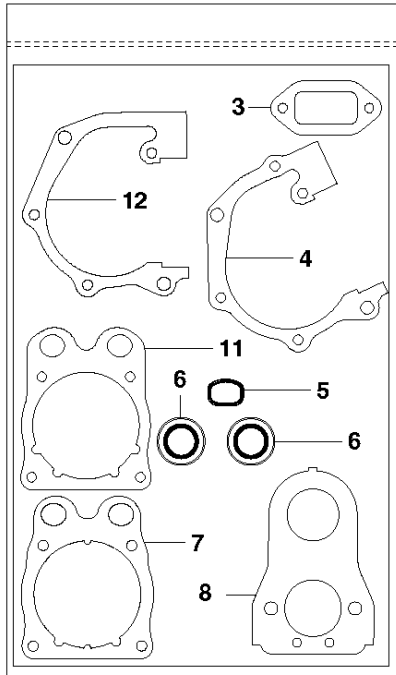

L K770
GASKET KIT