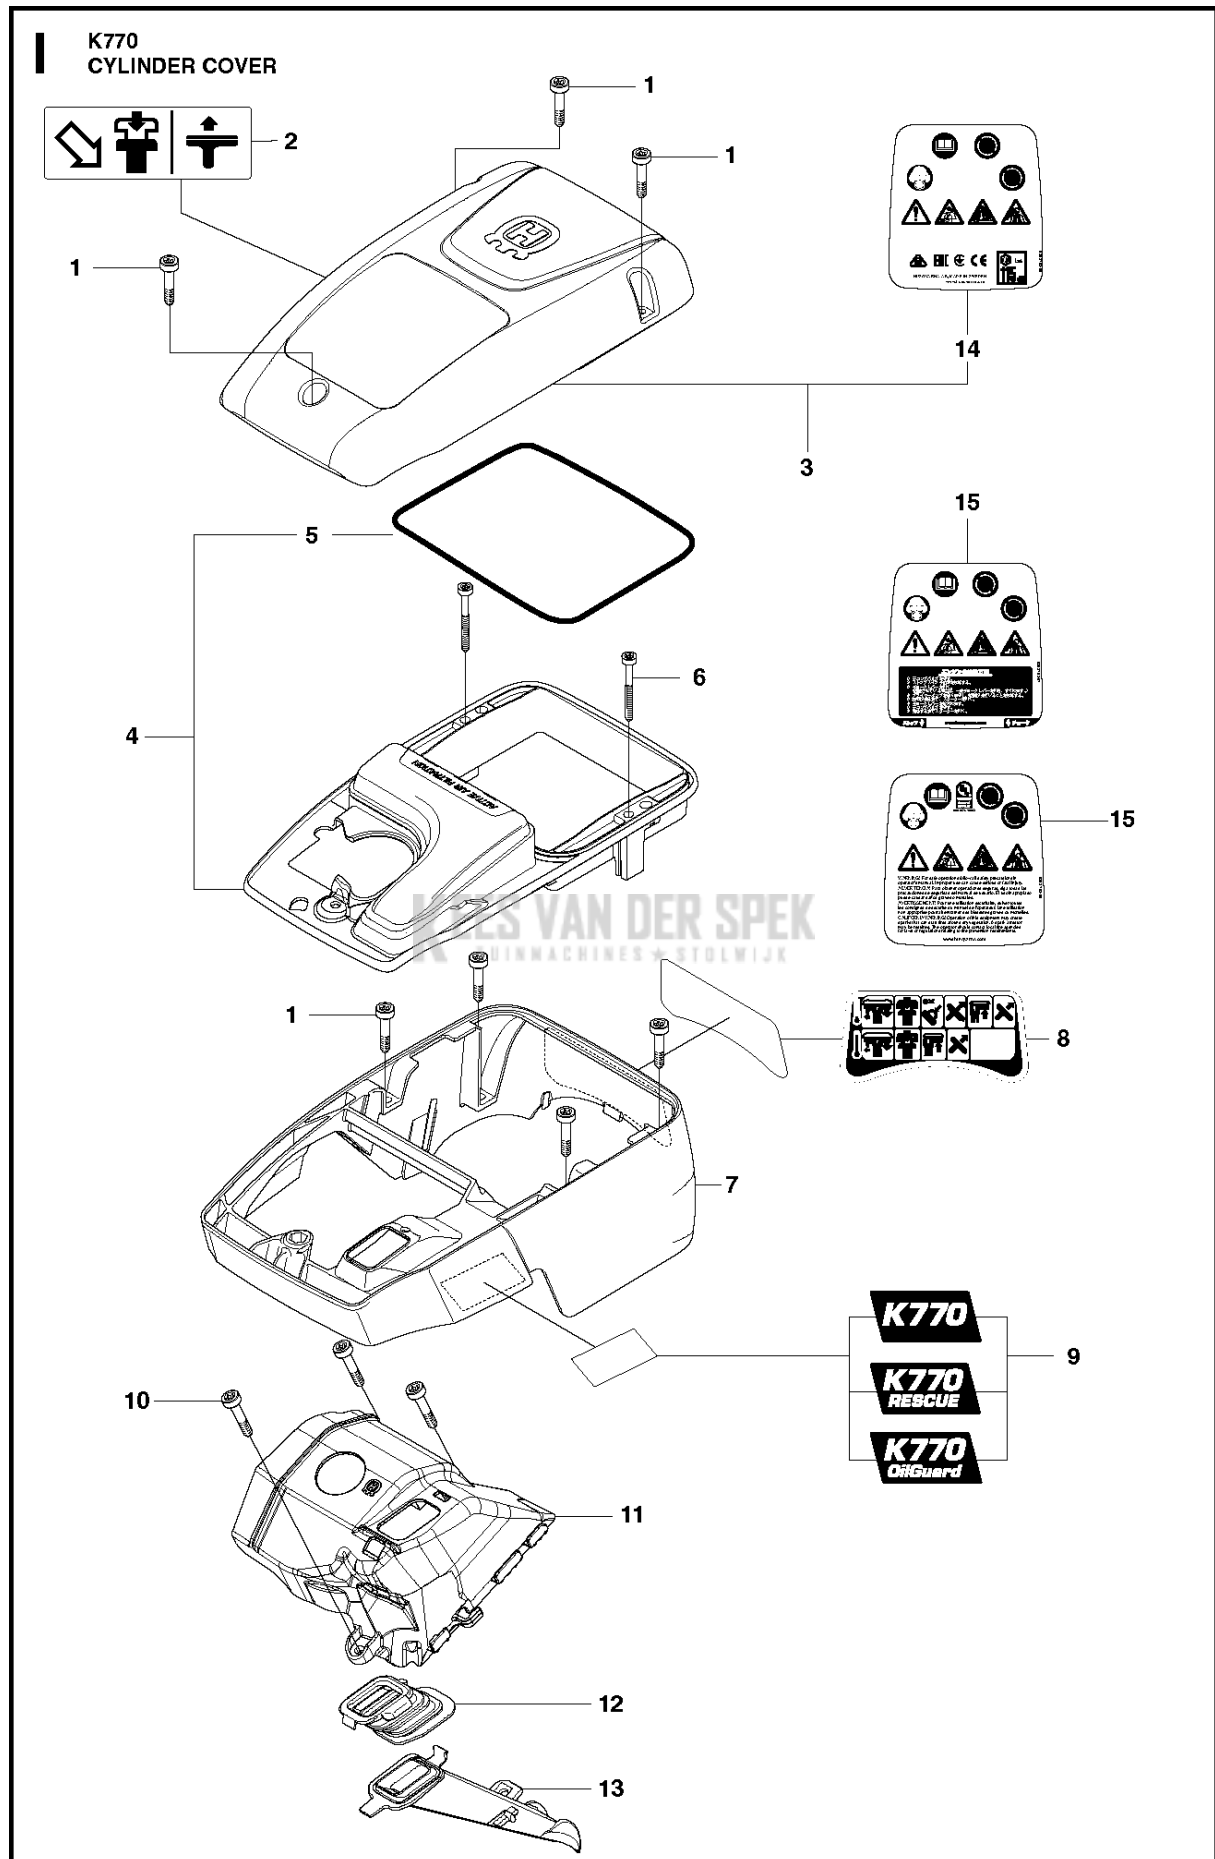

CYLINDER COVER

K 770, 2017-11

Ref	Part No	Description	Remark	QTY KIT
1	503 21 53-21	SCREW ITXSCM		7
2	525 76 35-02	DECAL		1
3	583 96 52-08	FILTER COVER ASSY	incl. 14	1
4	574 36 21-03	FILTER HOLDER ASSY	Incl. 5	1
4	574 36 21-04	FILTER HOLDER ASSY	Incl. 5. OIL GUARD	1
5	575 35 50-01	SEALING STRIP		1
6	503 21 53-49	SCREW ITXSCM		2
7	506 36 70-03	CYLINDER COVER		1
8	579 24 03-01	DECAL		1
9	574 23 16-05	DECAL		1
9	574 23 16-07	DECAL	Rescue	1
9	574 23 16-06	DECAL	Oil Guard	1
10	501 98 10-20	SCREW ITXSCM		3
11	574 45 94-01	COVER		1
12	587 93 30-02	BELLOWS		1
13	525 58 43-01	AIR NOZZLE		1
14	586 37 93-06	DECAL	Generic	1
15	586 37 93-05	DECAL		1
15	586 37 93-07	DECAL	Japan Only	1