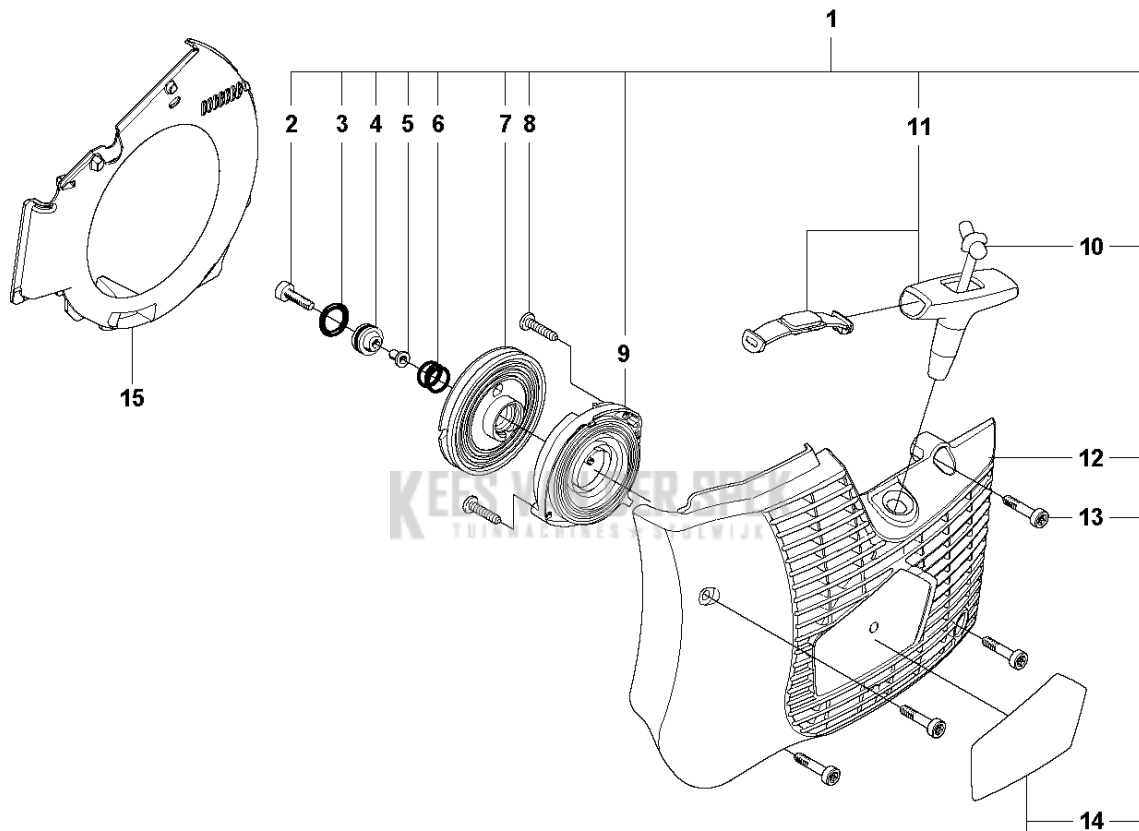

N K770
STARTER

STARTER

K 770, 2017-11

Ref	Part No	Description	Remark	QTY KIT
1	574 36 20-05	STARTER	Incl. 2 - 15	1
2	510 26 92-22	SCREW ITXSCT		1
3	740 43 13-00	O-RING		1
4	510 00 08-01	SEALING		1
5	506 26 31-01	SPACING SLEEVE		1
6	506 25 30-01	COMPRESSION SPRING		1
7	506 25 81-03	STARTER PULLEY		1
8	525 88 74-02	SCREW CITXPANT		2
9	506 25 89-01	RECOIL SPRING		1
10	506 33 56-15	CORD		1
10	506 33 56-50	STARTER CORD	50 m	1
11	584 25 79-02	STARTER HANDLE ASSY		1
12	525 44 60-01	STARTER COVER		1
13	501 98 10-20	SCREW ITXSCM		4
14	525 57 11-01	DECAL		1
15	501 85 94-01	COOLING AIR CONDUCTOR		1