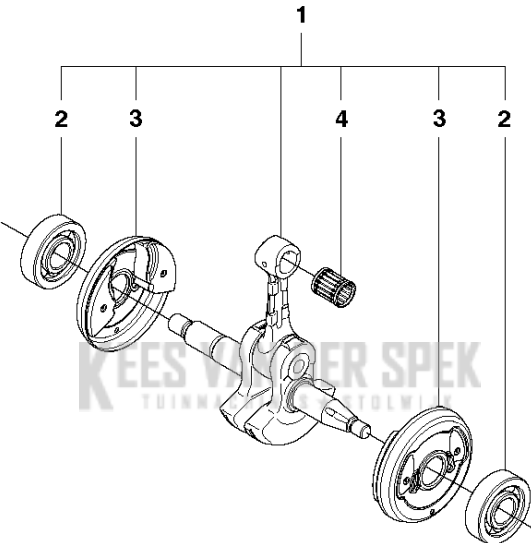

KEES VAN DER SPEK
TUINMACHINES ★ STOLWIJK

C K770
BELT GUARD & PULLEY

Ref	Part No	Description	Remark	QTY	KIT
1	501 05 71-03	BELT GUARD		1	2
2	586 74 37-01	NUT WASHER		3	1
3	503 20 00-45	SCREW EHHFM		1	
4	503 23 01-16	WASHER		1	
5	588 47 04-02	PULLEY ASSY		1	6, 7, 8
6	525 88 74-02	SCREW CITXPANT		11	
7	586 42 40-01	PULLEY		1	
8	505 44 54-05	CASSETTE		1	
9	544 44 10-01	DRAW SPRING		1	
10	544 44 04-02	BRAKE SHOE		4	
11	590 50 38-01	SCREW		1	
12	544 90 84-06	BELT		1	
13	588 99 20-01	BEARING HOUSING ASSY		1	6, 11, 13, 14, 15, 16, 17, 18
14	584 99 43-01	SCREW		1	
15	503 87 54-02	BAR BOLT		3	
16	588 99 24-03	SHAFT		1	
17	583 95 33-01	BALL BEARING		2	
18	586 80 10-02	SLIP RING HOLDER		1	

E K770
CRANKCASE

CRANKCASE

K 770, 2017-11

Ref	Part No	Description	Remark	QTY	KIT
1	593 28 25-01	CRANKCASE KIT	Incl. 2-7, 9-11, 18	1	
2	581 35 74-02	GASKET KIT	4, 7, 12-17	1	1
3	503 21 53-41	SCREW ITXSCM		6	1
4	503 26 02-04	SEALING RING		2	1
5	501 27 08-01	GUIDE BUSHING		2	1
6	738 22 02-25	BALL BEARING		2	1
7	506 37 70-03	GASKET	Six hole	1	1
8	503 22 65-04	SQUARE NUT		1	
9	503 21 53-16	SCREW ITXSCM		2	1
10	522 47 48-01	PLATE		1	1
11	522 47 57-02	SPRING RETAINER		1	1
12	588 91 51-01	HEAT DEFLECTOR		1	
13	506 37 70-02	GASKET	Five hole	1	
14	506 37 67-01	CYLINDER		1	
15	544 21 93-02	INSERT		1	
16	581 28 53-01	GASKET		1	
17	506 37 68-04	GASKET		1	
18	503 84 61-01	BUFFER		1	1
19	586 76 09-01	RUBBER SHOE		1	1

F K770
CRANKSHAFT

CRANKSHAFT

K 770, 2017-11

Ref	Part No	Description	Remark	QTY	KIT
1	502 29 50-02	CRANKSHAFT ASSY	Incl. 2 - 4	1	2, 3, 4
2	738 22 02-25	BALL BEARING		2	
3	537 20 33-01	CUP		2	
4	503 25 41-01	NEEDLE BEARING		1	