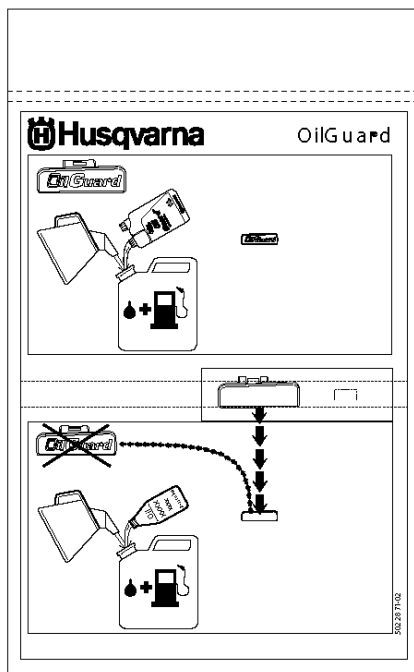

KEES VAN DER SPEK
TUINMACHINES * STOLWIJK