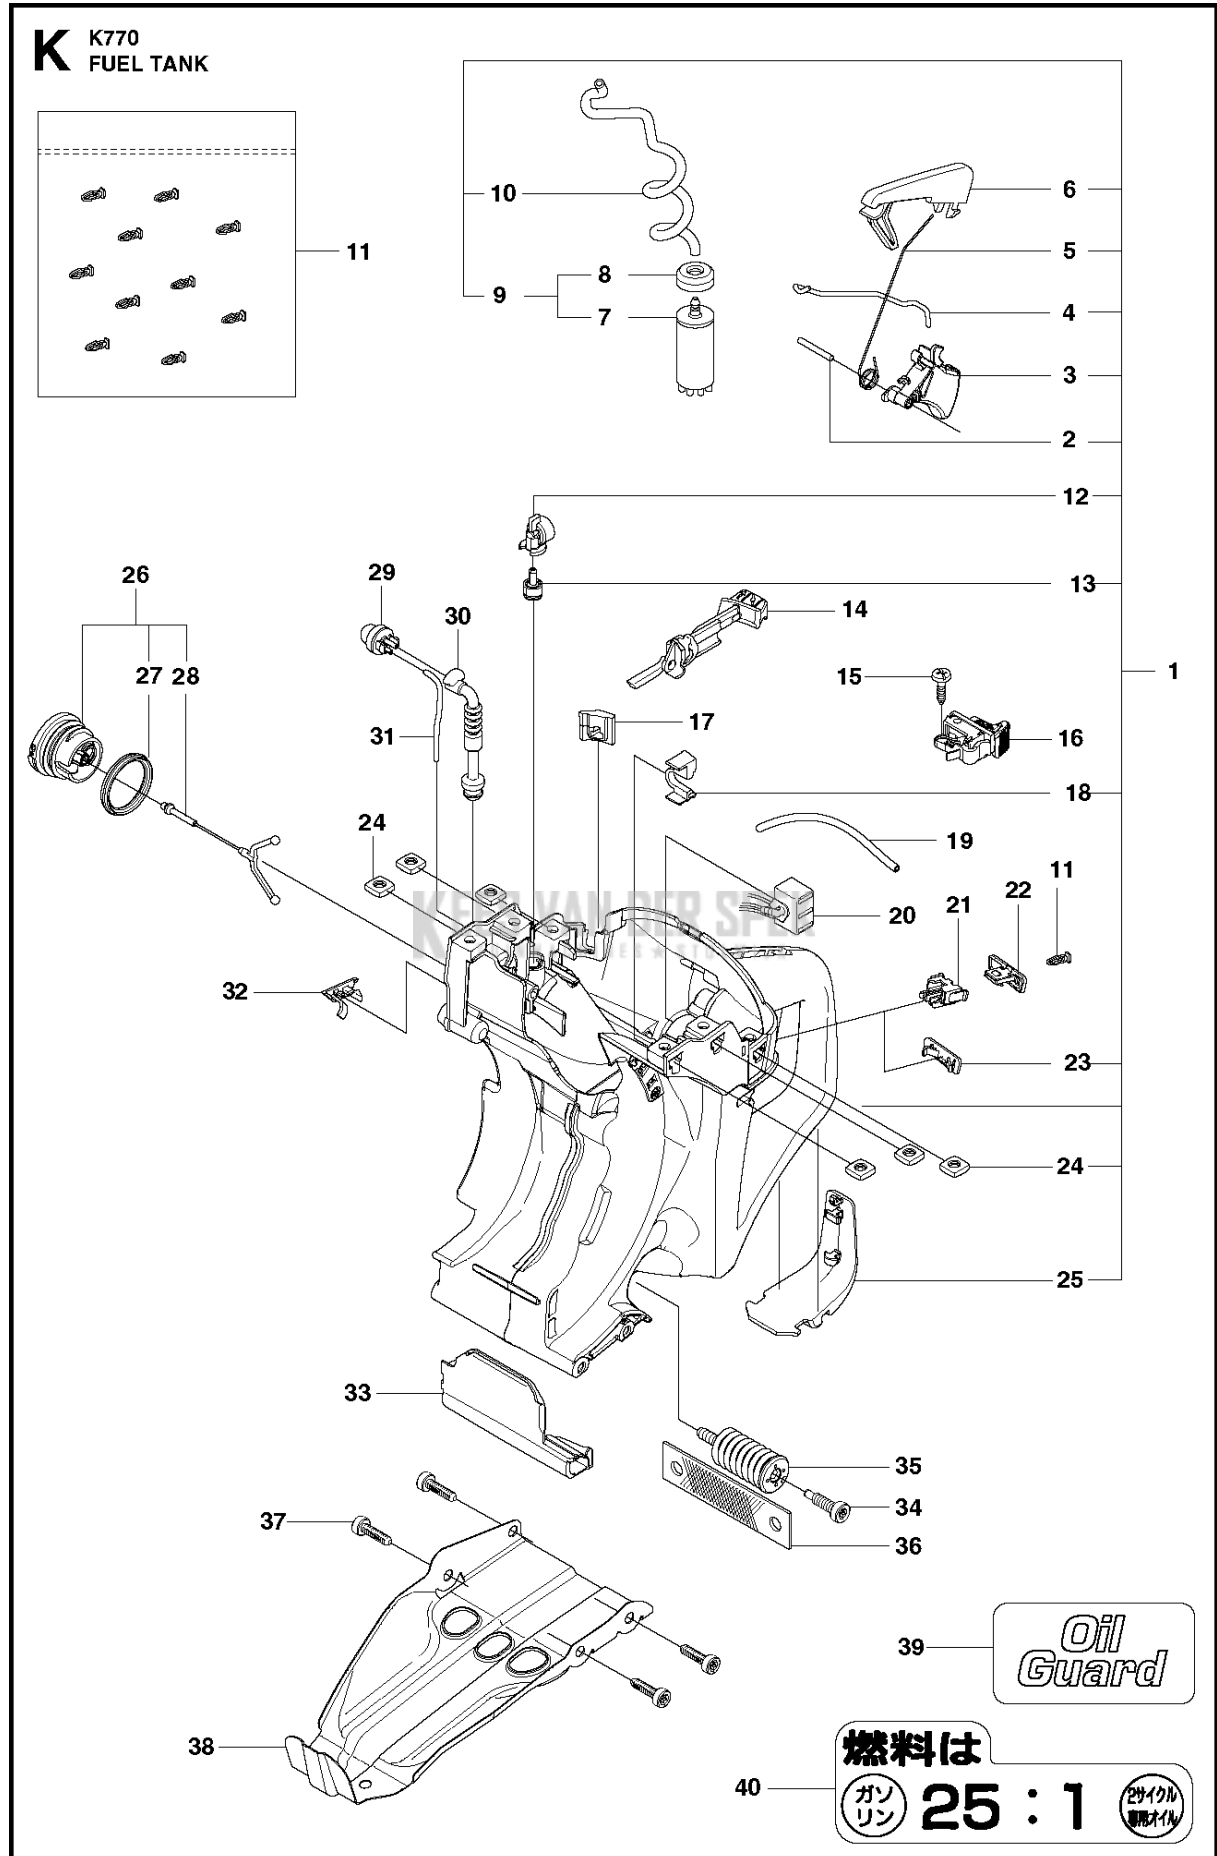

FUEL TANK

K 770, 2017-11

Ref	Part No	Description	Remark	QTY KIT
1	593 28 18-01	FUEL TANK ASSY	Incl. 2 - 10, 12-13, 18, 23-25	1
2	720 12 40-20	PARALLEL PIN		2
3	588 08 62-01	THROTTLE CONTROL		1
4	579 37 92-01	THROTTLE ROD		1
5	587 74 60-01	SPRING		1
6	588 13 77-01	THROTTLE LOCKOUT		1
7	506 26 41-01	FUEL FILTER		1
8	506 27 11-01	HOSE CLAMP		1
9	506 26 41-11	FUEL FILTER	Incl. 7 - 8	1
10	581 75 62-03	FUEL HOSE		1
10	581 75 62-02	FUEL HOSE	Oil Guard	1
11	502 23 33-01	KIT	Oil Guard. Incl. 10 pins	1
12	577 31 35-01	TANK VENT VALVE ASSY		1
13	501 15 29-01	TANK VENT ASSY		1
14	544 22 90-02	CHOKE CONTROL		1
15	525 88 74-02	SCREW CITXPANT		1
16	506 31 86-04	STOP SWITCH		1
17	506 37 80-01	GROMMET		1
18	544 39 32-01	HOSE CLIP		1
19	581 75 61-17	FUEL HOSE		1
20	544 38 41-01	ELECTRONIC BOX		1
21	501 01 88-01	HOUSING		1
22	501 01 94-01	SWITCH		1
23	501 37 13-01	LID		1
24	581 77 48-01	NUT		6
25	588 19 82-01	GROUND SUPPORT		1
26	522 62 00-03	TANK CAP ASSY		1
27	589 24 11-01	GASKET		1
28	503 57 89-01	HOLDER		1
29	540 05 49-01	AIR CLEANER		1
30	505 19 52-01	FUEL HOSE		1
31	537 04 24-14	FUEL HOSE		1
32	506 39 46-02	HUB CAP		1
33	506 38 15-01	HEAT SHIELD		1
34	544 06 12-01	SCREW ITXSCM		1
35	537 21 03-12	ANTIVIBRATION ELEMENT		1
36	544 23 82-01	BAND		1
37	503 21 54-20	SCREW ITXSCT		4
38	506 37 19-02	BASEPLATE		1
39	581 09 54-02	DECAL	Oil Guard	1
40	506 31 30-01	LABEL	Japan Only	1