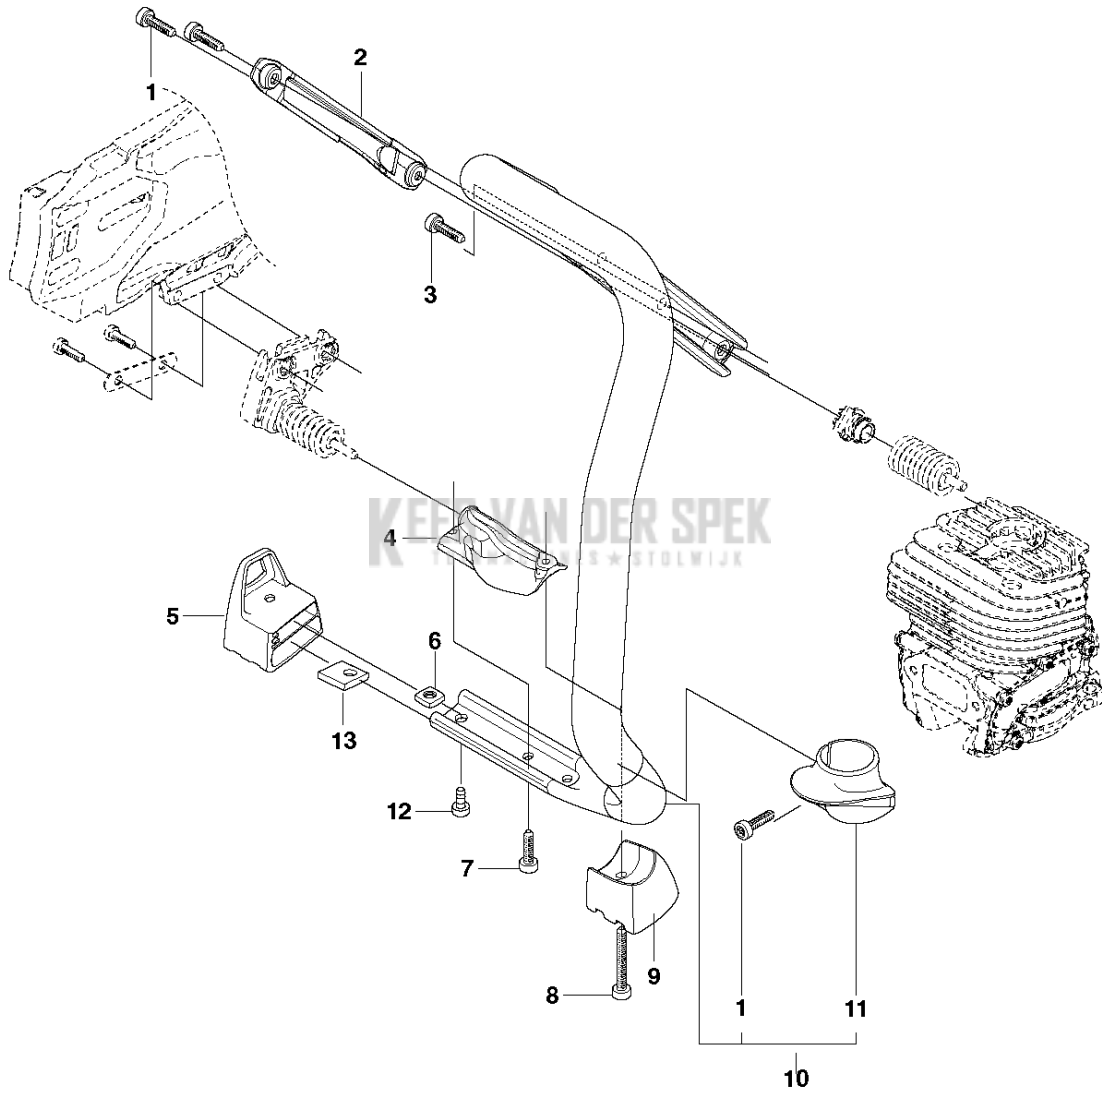

O K770
GROUND SUPPORT

GROUND SUPPORT

K 770, 2017-11

Ref	Part No	Description	Remark	QTY KIT
1	503 21 54-20	SCREW ITXSCT		3
2	577 98 16-02	HOSE GUARD		1
3	544 06 12-01	SCREW ITXSCM		1
4	575 26 77-01	SPRING RETAINER		1
5	522 83 23-01	GROUND SUPPORT		1
6	503 22 65-04	SQUARE NUT		1
7	503 21 53-10	SCREW ITXSCM		3
8	503 21 53-40	SCREW ITXSCM		1
9	522 83 24-01	GROUND SUPPORT		1
10	581 11 06-03	HANDLE ASSY	Incl. 1,11	1
11	506 38 71-02	STOP		1
12	503 21 53-12	SCREW ITXSCM	12"	1
13	593 87 63-01	WEIGHT	12"	1