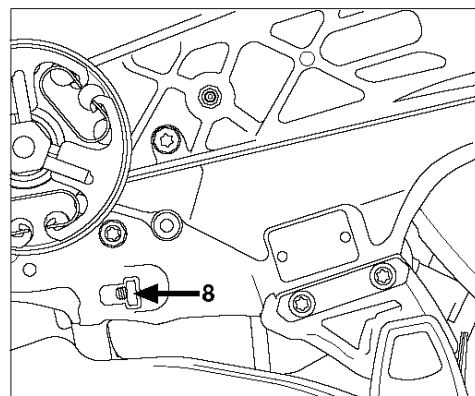

E K770
CRANKCASE

CRANKCASE

K 770, 2017-11

Ref	Part No	Description	Remark	QTY	KIT
1	593 28 25-01	CRANKCASE KIT	Incl. 2-7, 9-11, 18	1	
2	581 35 74-02	GASKET KIT	4, 7, 12-17	1	1
3	503 21 53-41	SCREW ITXSCM		6	1
4	503 26 02-04	SEALING RING		2	1
5	501 27 08-01	GUIDE BUSHING		2	1
6	738 22 02-25	BALL BEARING		2	1
7	506 37 70-03	GASKET	Six hole	1	1
8	503 22 65-04	SQUARE NUT		1	
9	503 21 53-16	SCREW ITXSCM		2	1
10	522 47 48-01	PLATE		1	1
11	522 47 57-02	SPRING RETAINER		1	1
12	588 91 51-01	HEAT DEFLECTOR		1	
13	506 37 70-02	GASKET	Five hole	1	
14	506 37 67-01	CYLINDER		1	
15	544 21 93-02	INSERT		1	
16	581 28 53-01	GASKET		1	
17	506 37 68-04	GASKET		1	
18	503 84 61-01	BUFFER		1	1
19	586 76 09-01	RUBBER SHOE		1	1