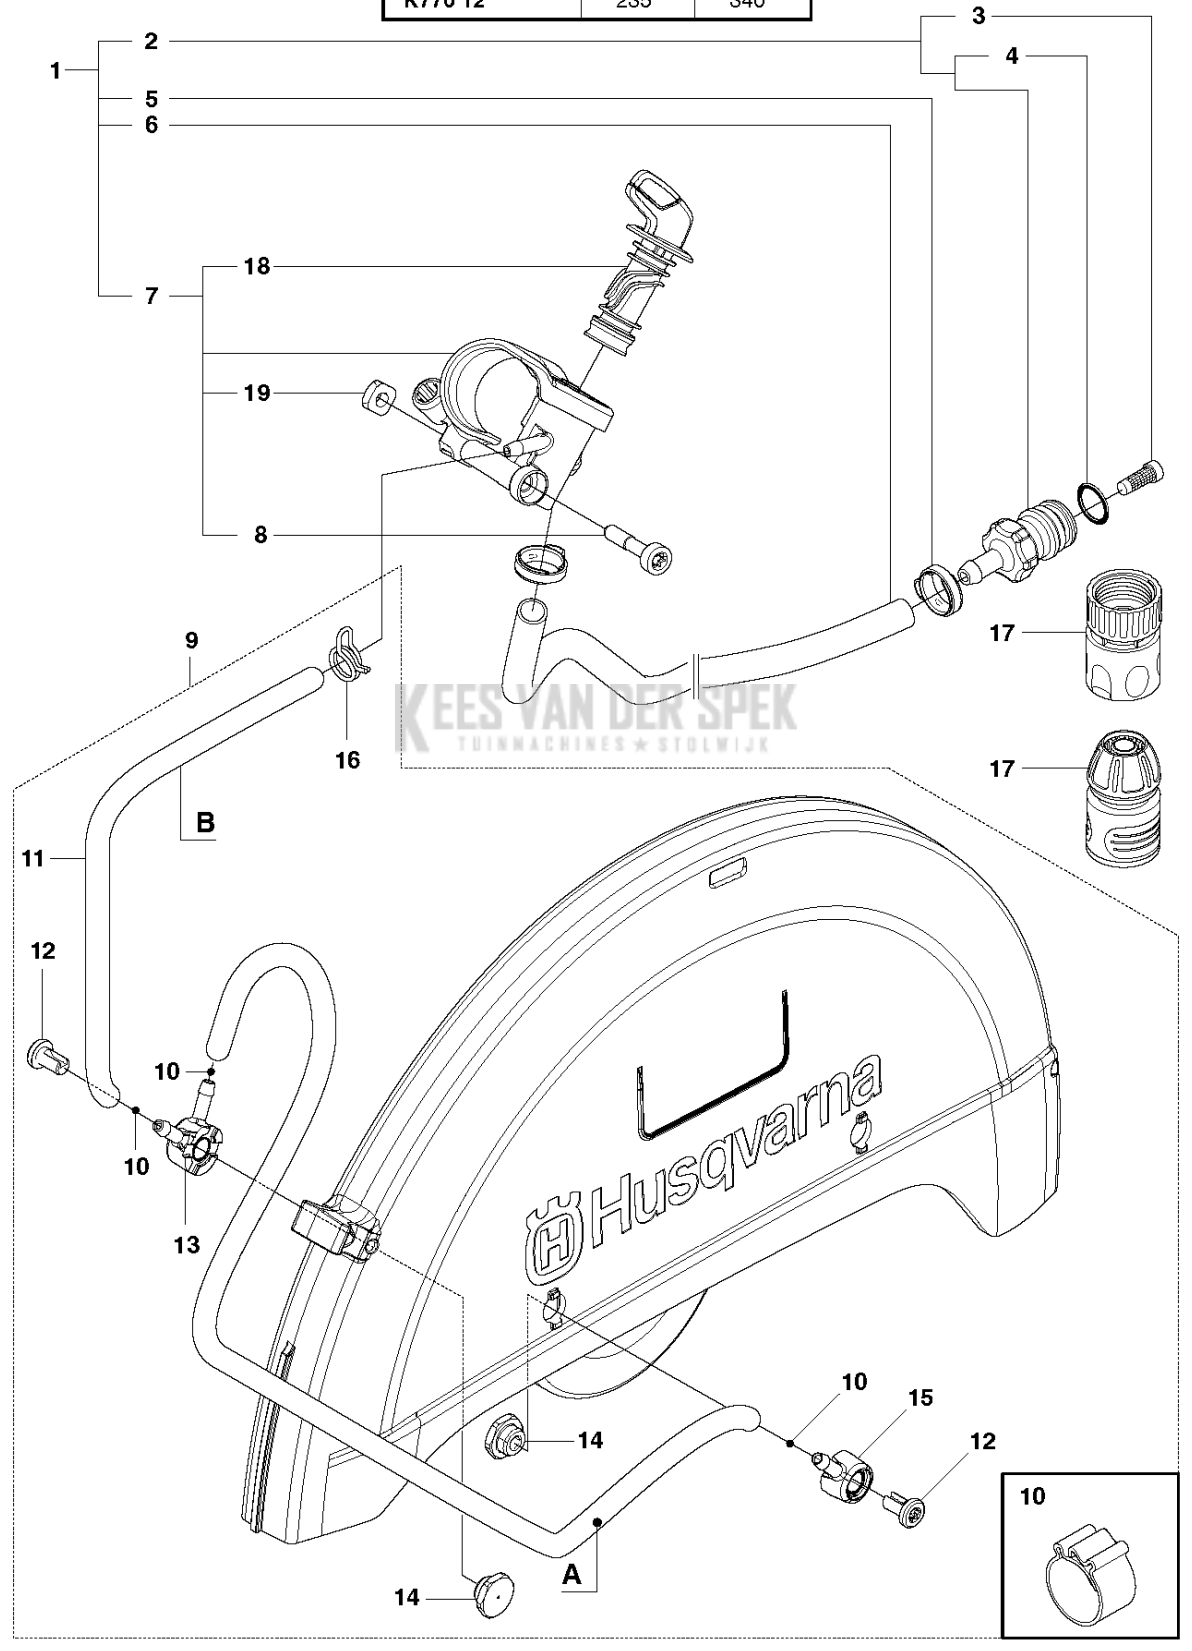

P K770
HOSE

	A (mm)	B (mm)
K770 14"	280	340
K770 12"	235	340

KEES VAN DER SPEK
TUINMACHINES * STOLWIJK