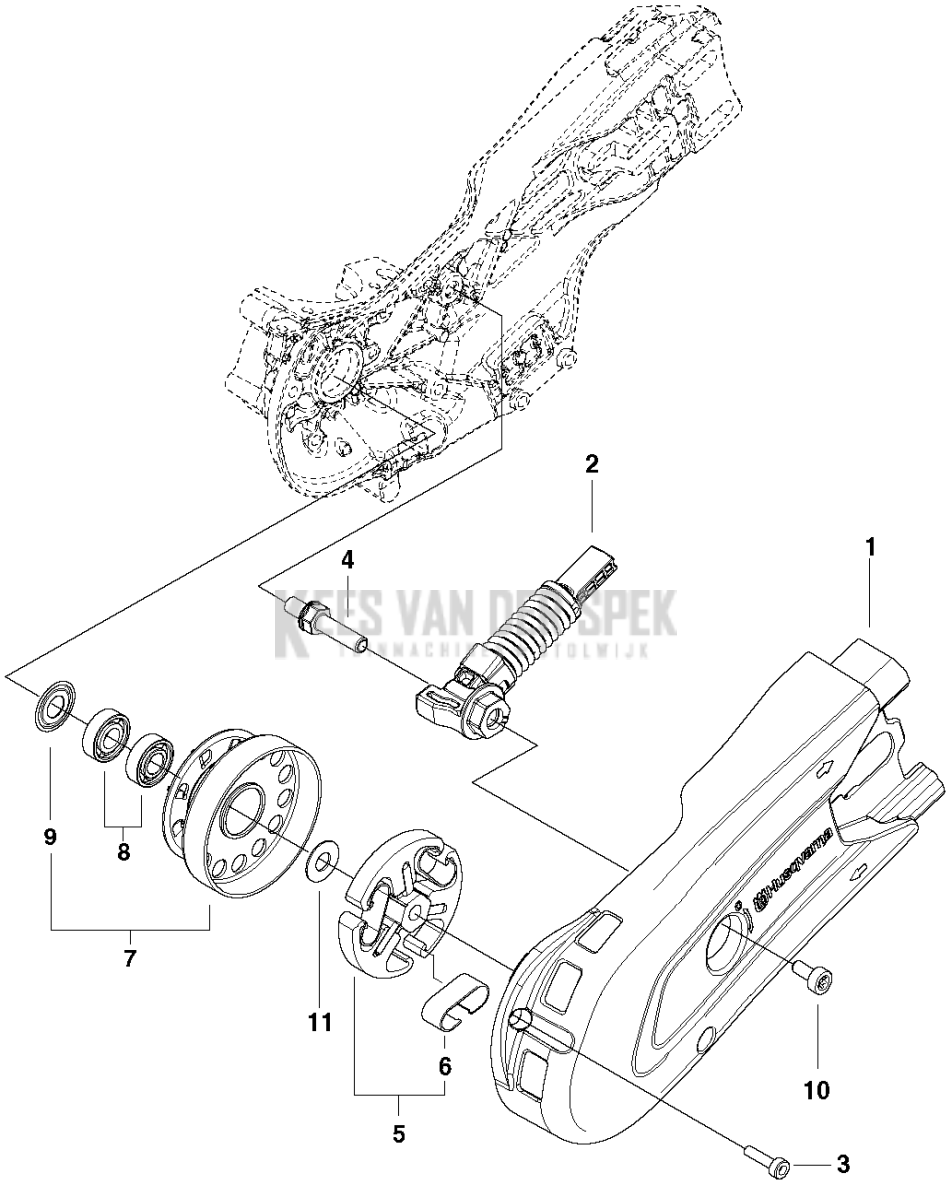

G K770
CLUTCH

CLUTCH

K 770, 2017-11

Ref	Part No	Description	Remark	QTY KIT
1	586 09 92-01	BELT GUARD		1
2	583 84 22-01	BELT TENSIONER ASSY		1
3	501 98 10-20	SCREW ITXSCM		2
4	583 85 16-01	PIVOT PIN		1
5	503 74 44-06	CLUTCH ASSY		1
6	503 74 43-01	CLUTCH SPRING		3
7	590 80 59-01	DRIVING PULLEY		1
8	525 83 18-01	BALL BEARING		2
9	506 31 69-01	DUST COVER		1
10	501 98 10-01	SCREW ITXSCM		1
11	503 23 00-70	WASHER		1