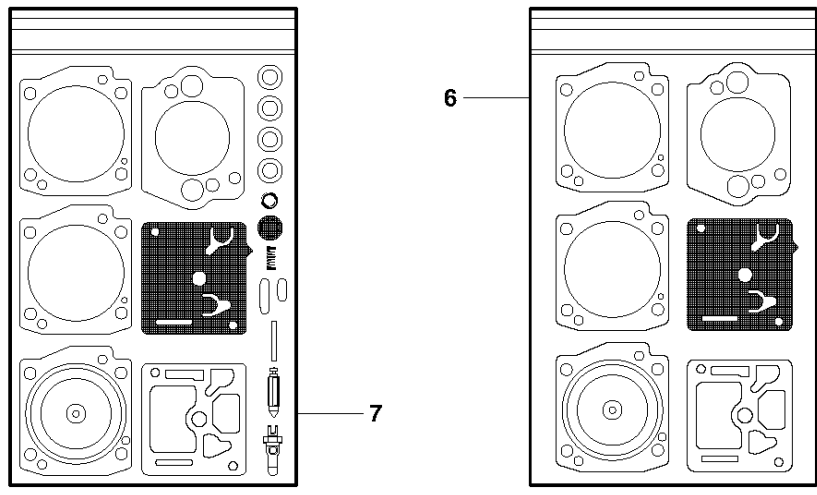

D K770
CARBURETTOR

KEES VAN DER SPEK
TUINMACHINES * STOLWIJK