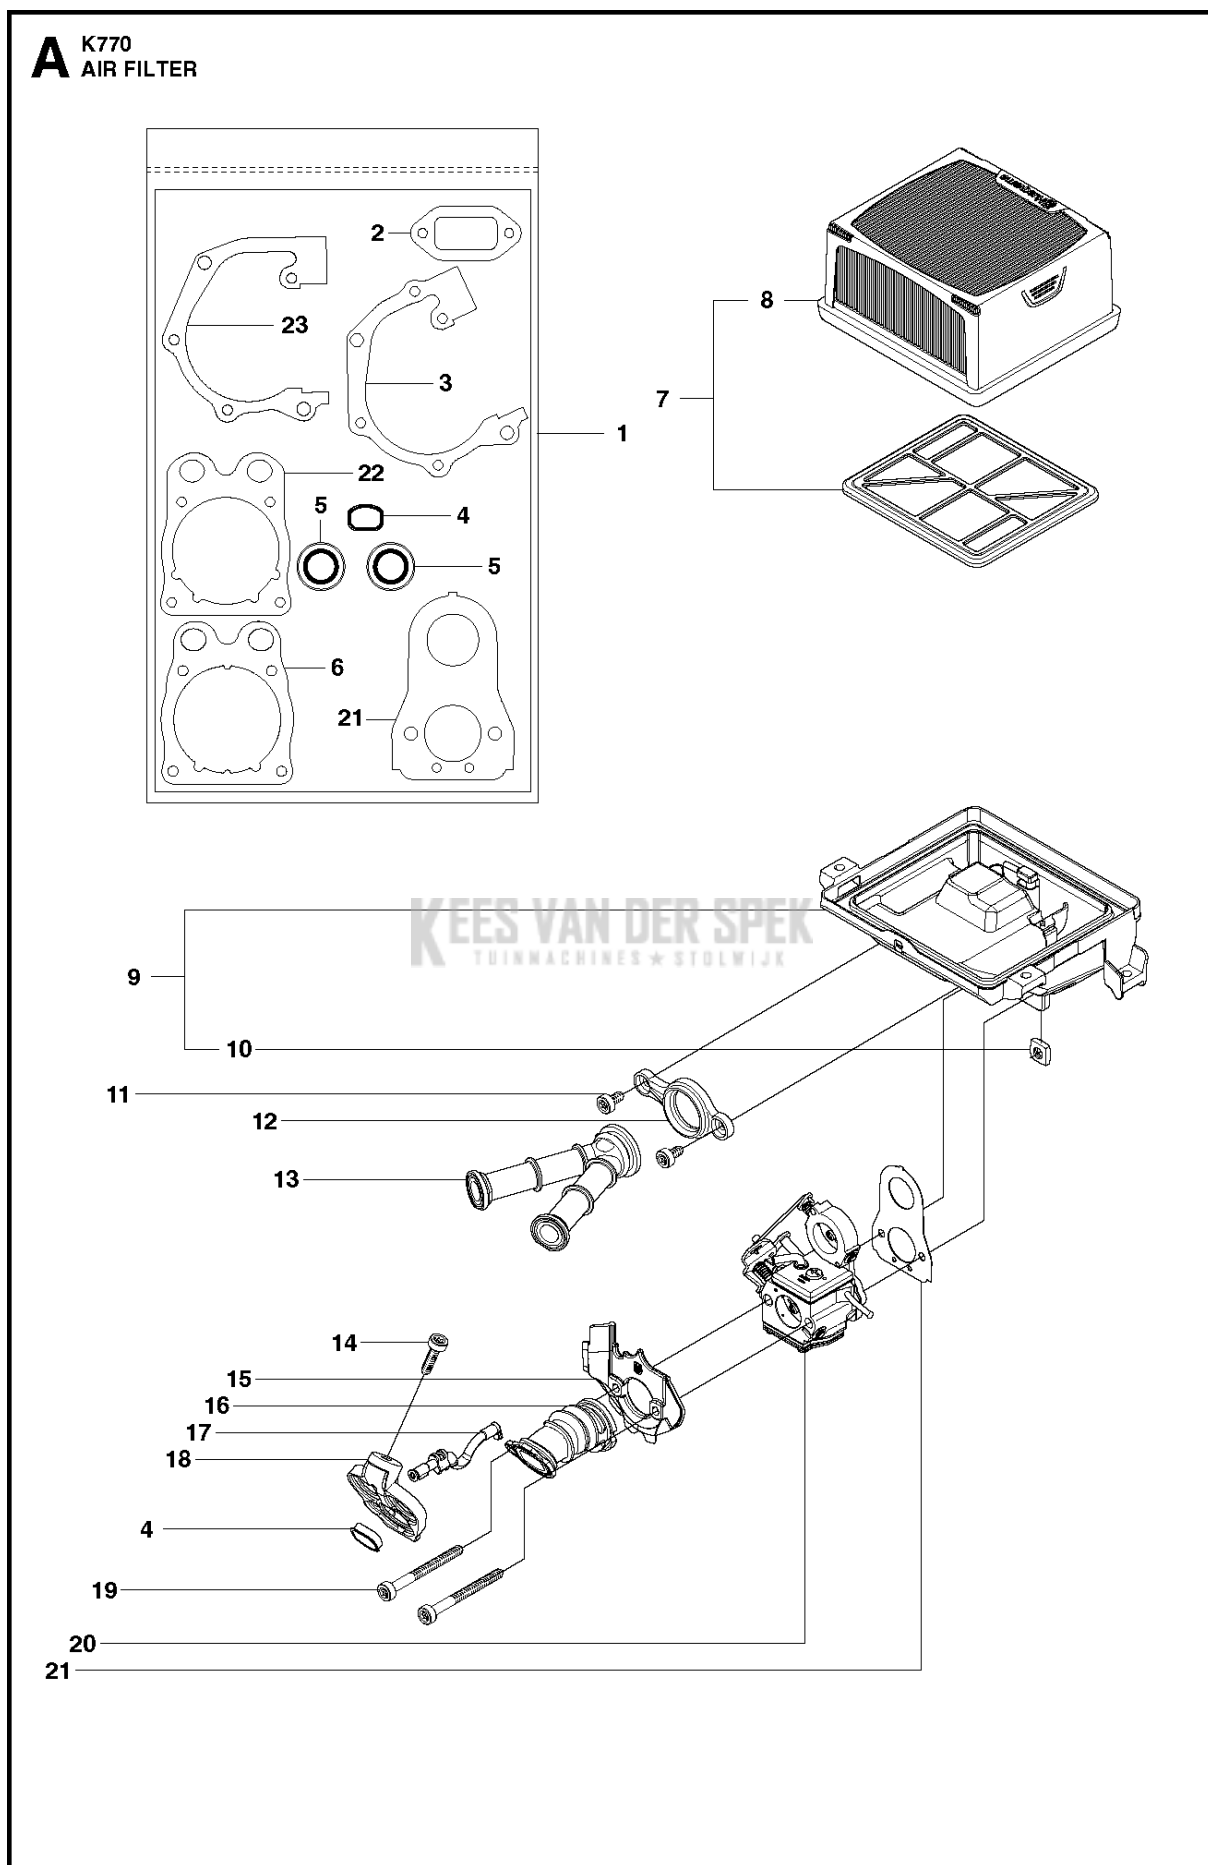

SPARE PARTS LIST

POWER CUTTERS

K 770, 2017-11

A K770
AIR FILTER

AIR FILTER

K 770, 2017-11

Ref	Part No	Description	Remark	QTY KIT	
1	581 35 74-02	GASKET KIT	incl. 2 - 6, 21 - 23	1	2, 23, 3, 22, 5, 4, 6, 21
2	588 93 25-01	GASKET		1	1
3	506 37 70-03	GASKET		1	1
4	544 21 93-02	INSERT		1	1
5	503 26 02-04	SEALING RING	Blue	2	1
6	581 28 53-01	GASKET		1	1
7	574 36 23-02	AIR FILTER ASSY	Incl. 8	1	8
8	525 47 06-02	AIR FILTER ASSY		1	7
9	575 35 40-01	CARBURETTOR BRACKET	Incl. 10	1	10
10	503 22 65-04	SQUARE NUT		4	9
11	503 21 53-10	SCREW ITXSCM		2	
12	506 37 06-01	FLANGE INLET PIPE		1	
13	525 73 32-01	INLET PIPE		1	
14	503 21 53-20	SCREW ITXSCM		1	
15	576 89 01-01	HEAT SHIELD		1	
16	525 73 31-01	INLET PIPE		1	
17	586 22 77-01	IMPULSE HOSE		1	
18	574 23 18-02	PLATE		1	
19	503 21 53-56	SCREW ITXSCM		2	
20	578 24 34-01	CARBURETTOR	Zama C3-EL53	1	
21	506 37 68-04	GASKET		1	1
22	506 37 67-01	CYLINDER		1	1
23	506 37 70-02	GASKET		1	1

GUARDS

K 770, 2017-11

Ref	Part No	Description	Remark	QTY	KIT
1	581 35 19-04	WHEEL GUARD	14"	1	2, 3, 4, 5, 6, 16, 17
1	581 35 19-03	WHEEL GUARD	12"	1	2, 3, 4, 5, 6, 16, 17
2	504 90 94-14	SCREW ITXSCT		2	
3	578 19 09-01	HANDLE HALF		1	
4	578 76 09-01	HANDLE HALF		1	
5	504 90 94-10	SCREW ITXSCT		1	
6	581 62 03-01	STOP		1	
7	584 43 77-01	DISC		1	
8	584 43 83-01	SUPPORT FLANGE		1	
9	583 87 44-02	FLANGE	Diam 105mm	2	
9	506 07 09-02	FLANGE WASHER	Diam 119mm, Japan 14"	2	
10	578 39 82-01	BUSHING	Diam 20/25, 4mm	1	
10	581 60 54-03	BUSHING	Diam 30, 5 mm	1	
10	506 37 96-20	KIT	Diam 20 mm	1	
10	506 37 96-22	KIT	Diam 22, 2 mm	1	
11	590 50 38-01	SCREW		1	
12	544 21 84-30	SCREW ITXSCT		4	
13	584 43 82-01	SLEEVE	12", Shiny	4	
13	584 43 82-02	SLEEVE	14", Black	4	
14	584 43 81-01	SPRING		4	
15	584 43 78-01	SHIM		2	
16	584 43 79-01	LINING		1	
17	584 43 80-01	LINING		1	
18	581 11 77-05	DECAL	12"	1	
18	581 11 77-06	DECAL	14"	1	
19	584 99 26-01	DECAL	12"	1	
19	584 99 26-02	DECAL	14"	1	
20	582 23 31-01	WASHER		4	
21	582 23 32-01	WASHER		4	