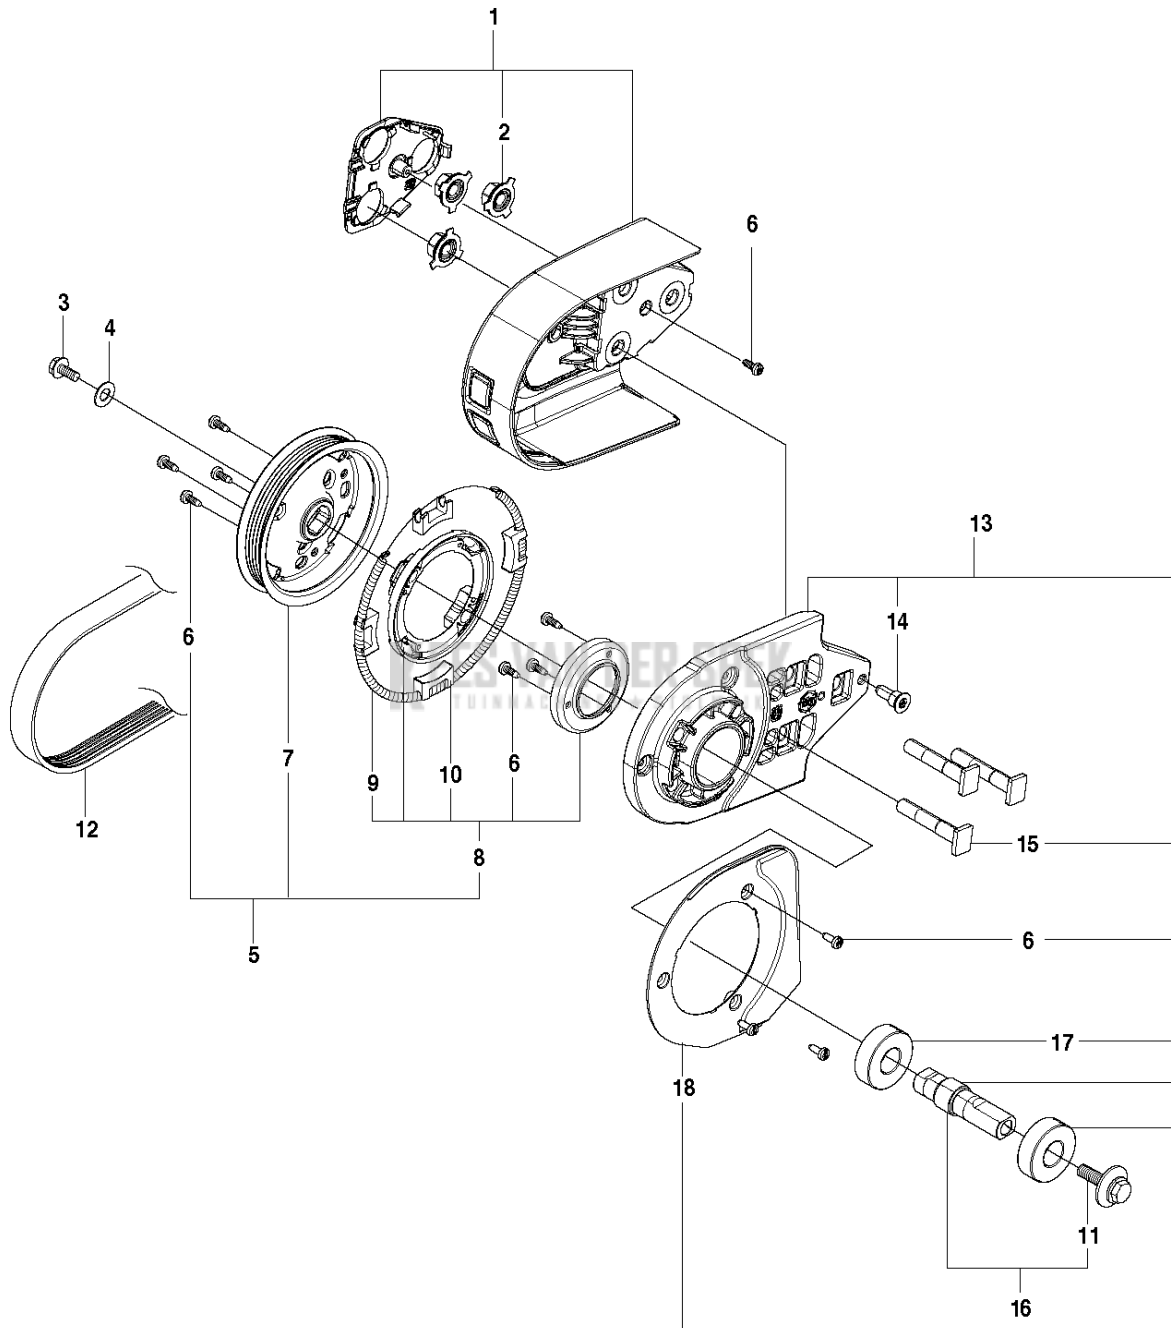

C K770
BELT GUARD & PULLEY

Ref	Part No	Description	Remark	QTY	KIT
1	501 05 71-03	BELT GUARD		1	2
2	586 74 37-01	NUT WASHER		3	1
3	503 20 00-45	SCREW EHHFM		1	
4	503 23 01-16	WASHER		1	
5	588 47 04-02	PULLEY ASSY		1	6, 7, 8
6	525 88 74-02	SCREW CITXPANT		11	
7	586 42 40-01	PULLEY		1	
8	505 44 54-05	CASSETTE		1	
9	544 44 10-01	DRAW SPRING		1	
10	544 44 04-02	BRAKE SHOE		4	
11	590 50 38-01	SCREW		1	
12	544 90 84-06	BELT		1	
13	588 99 20-01	BEARING HOUSING ASSY		1	6, 11, 13, 14, 15, 16, 17, 18
14	584 99 43-01	SCREW		1	
15	503 87 54-02	BAR BOLT		3	
16	588 99 24-03	SHAFT		1	
17	583 95 33-01	BALL BEARING		2	
18	586 80 10-02	SLIP RING HOLDER		1