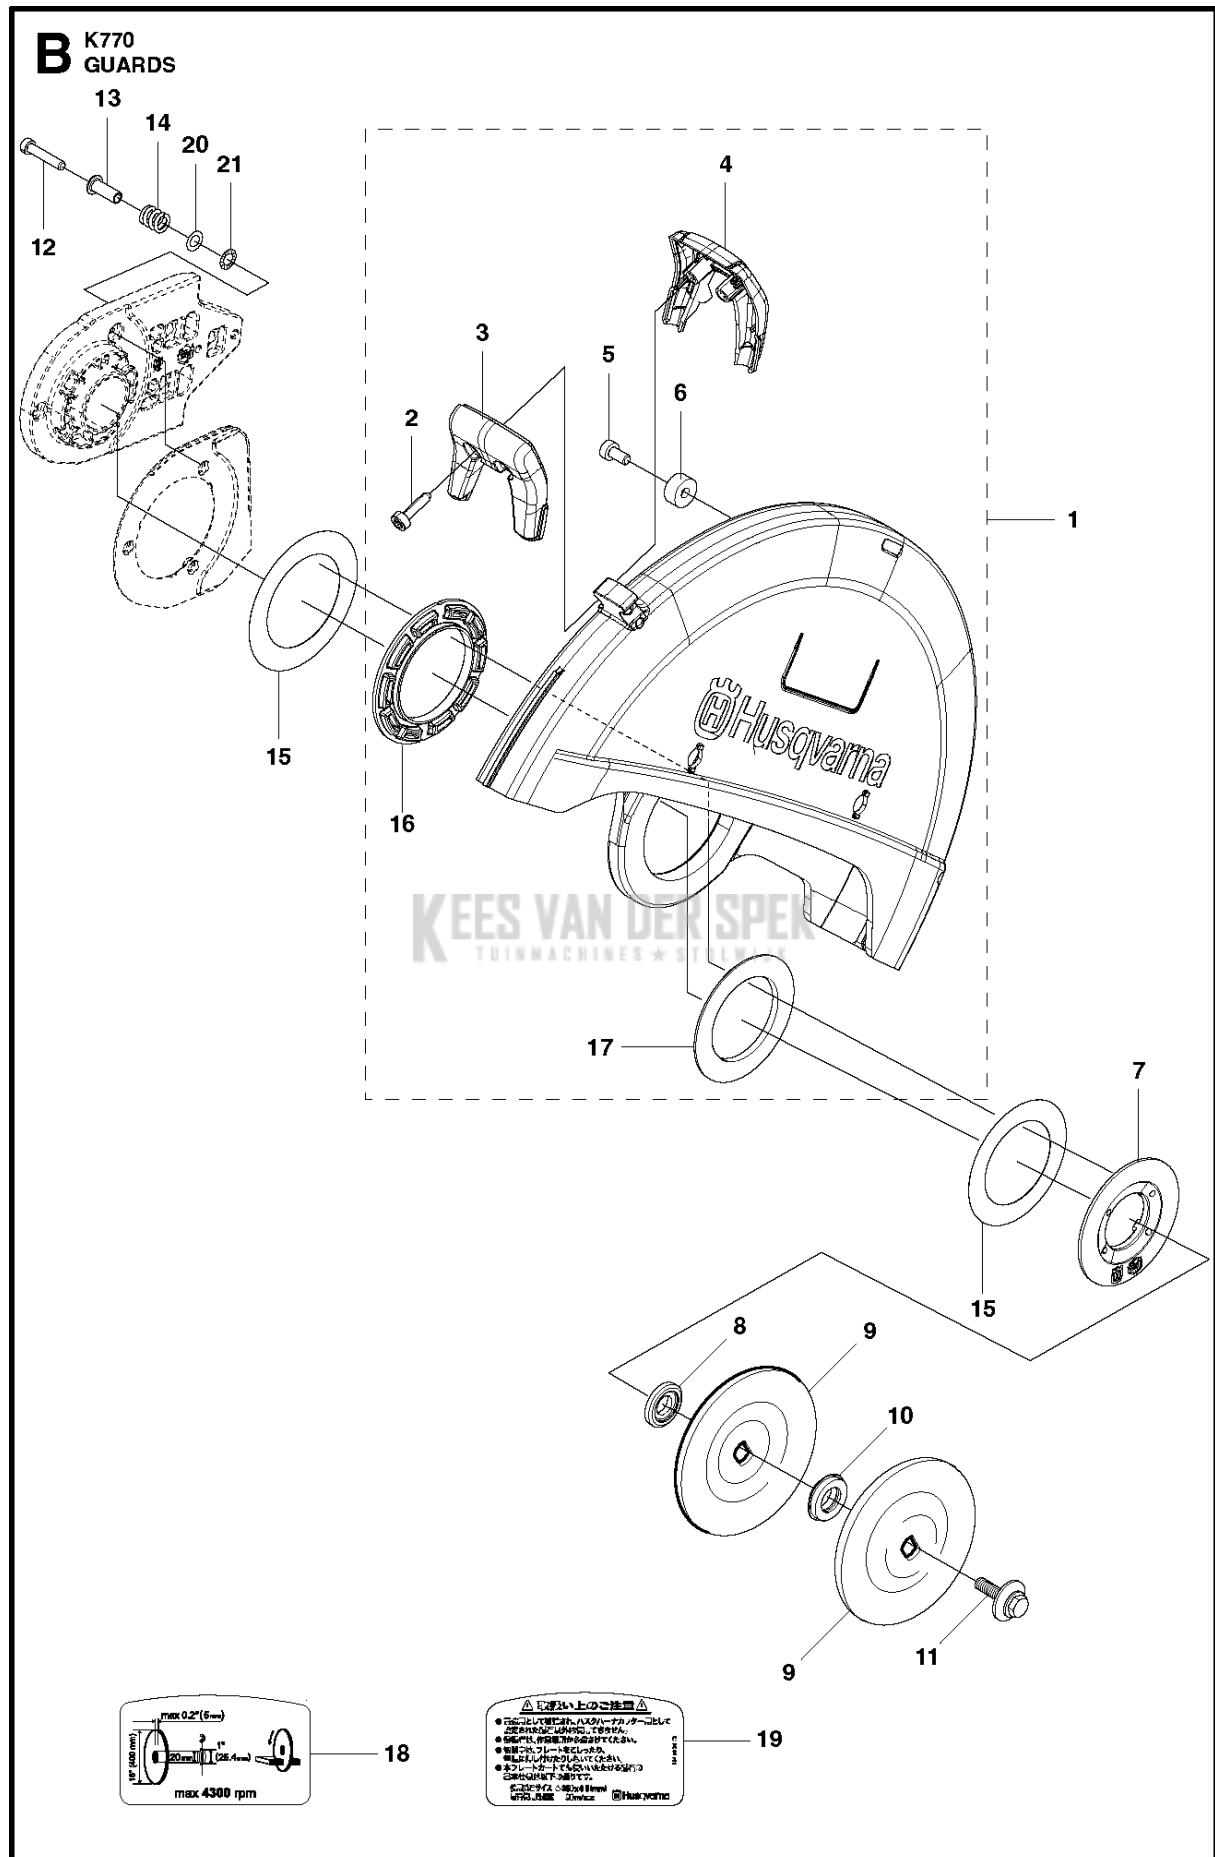

SPARE PARTS LIST

POWER CUTTERS

K 770, 2017-11

A K770
AIR FILTER

AIR FILTER

K 770, 2017-11

Ref	Part No	Description	Remark	QTY KIT	
1	581 35 74-02	GASKET KIT	incl. 2 - 6, 21 - 23	1	2, 23, 3, 22, 5, 4, 6, 21
2	588 93 25-01	GASKET		1	1
3	506 37 70-03	GASKET		1	1
4	544 21 93-02	INSERT		1	1
5	503 26 02-04	SEALING RING	Blue	2	1
6	581 28 53-01	GASKET		1	1
7	574 36 23-02	AIR FILTER ASSY	Incl. 8	1	8
8	525 47 06-02	AIR FILTER ASSY		1	7
9	575 35 40-01	CARBURETTOR BRACKET	Incl. 10	1	10
10	503 22 65-04	SQUARE NUT		4	9
11	503 21 53-10	SCREW ITXSCM		2	
12	506 37 06-01	FLANGE INLET PIPE		1	
13	525 73 32-01	INLET PIPE		1	
14	503 21 53-20	SCREW ITXSCM		1	
15	576 89 01-01	HEAT SHIELD		1	
16	525 73 31-01	INLET PIPE		1	
17	586 22 77-01	IMPULSE HOSE		1	
18	574 23 18-02	PLATE		1	
19	503 21 53-56	SCREW ITXSCM		2	
20	578 24 34-01	CARBURETTOR	Zama C3-EL53	1	
21	506 37 68-04	GASKET		1	1
22	506 37 67-01	CYLINDER		1	1
23	506 37 70-02	GASKET		1	1

GUARDS

K 770, 2017-11

Ref	Part No	Description	Remark	QTY	KIT
1	581 35 19-04	WHEEL GUARD	14"	1	2, 3, 4, 5, 6, 16, 17
1	581 35 19-03	WHEEL GUARD	12"	1	2, 3, 4, 5, 6, 16, 17
2	504 90 94-14	SCREW ITXSCT		2	
3	578 19 09-01	HANDLE HALF		1	
4	578 76 09-01	HANDLE HALF		1	
5	504 90 94-10	SCREW ITXSCT		1	
6	581 62 03-01	STOP		1	
7	584 43 77-01	DISC		1	
8	584 43 83-01	SUPPORT FLANGE		1	
9	583 87 44-02	FLANGE	Diam 105mm	2	
9	506 07 09-02	FLANGE WASHER	Diam 119mm, Japan 14"	2	
10	578 39 82-01	BUSHING	Diam 20/25, 4mm	1	
10	581 60 54-03	BUSHING	Diam 30, 5 mm	1	
10	506 37 96-20	KIT	Diam 20 mm	1	
10	506 37 96-22	KIT	Diam 22, 2 mm	1	
11	590 50 38-01	SCREW		1	
12	544 21 84-30	SCREW ITXSCT		4	
13	584 43 82-01	SLEEVE	12", Shiny	4	
13	584 43 82-02	SLEEVE	14", Black	4	
14	584 43 81-01	SPRING		4	
15	584 43 78-01	SHIM		2	
16	584 43 79-01	LINING		1	
17	584 43 80-01	LINING		1	
18	581 11 77-05	DECAL	12"	1	
18	581 11 77-06	DECAL	14"	1	
19	584 99 26-01	DECAL	12"	1	
19	584 99 26-02	DECAL	14"	1	
20	582 23 31-01	WASHER		4	
21	582 23 32-01	WASHER		4	