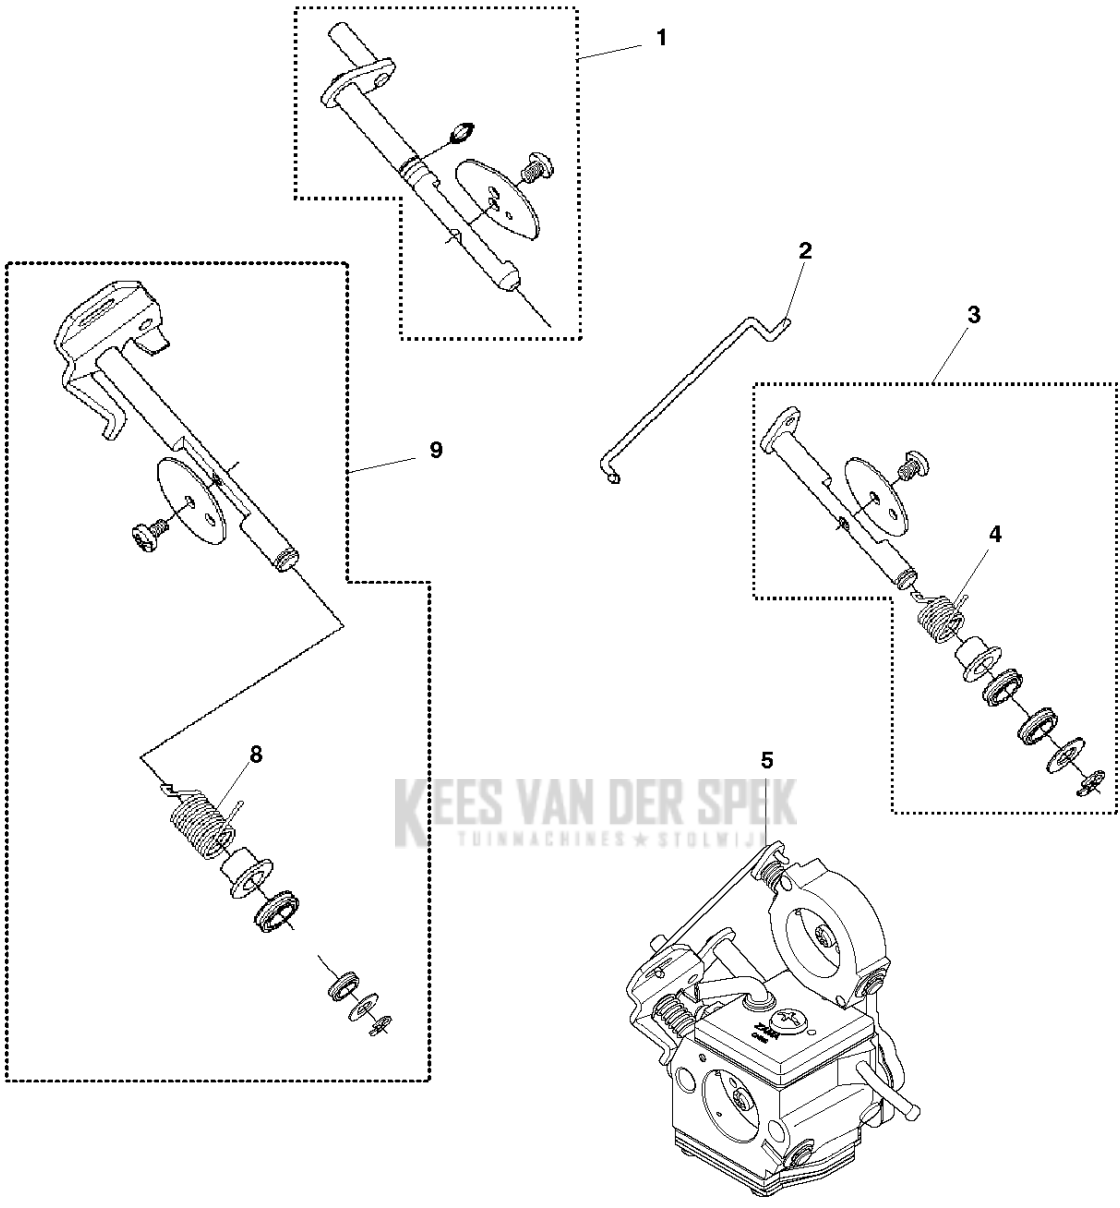

D K770
CARBURETTOR

KEES VAN DER SPEK
TUINMACHINES * STOLWIJK