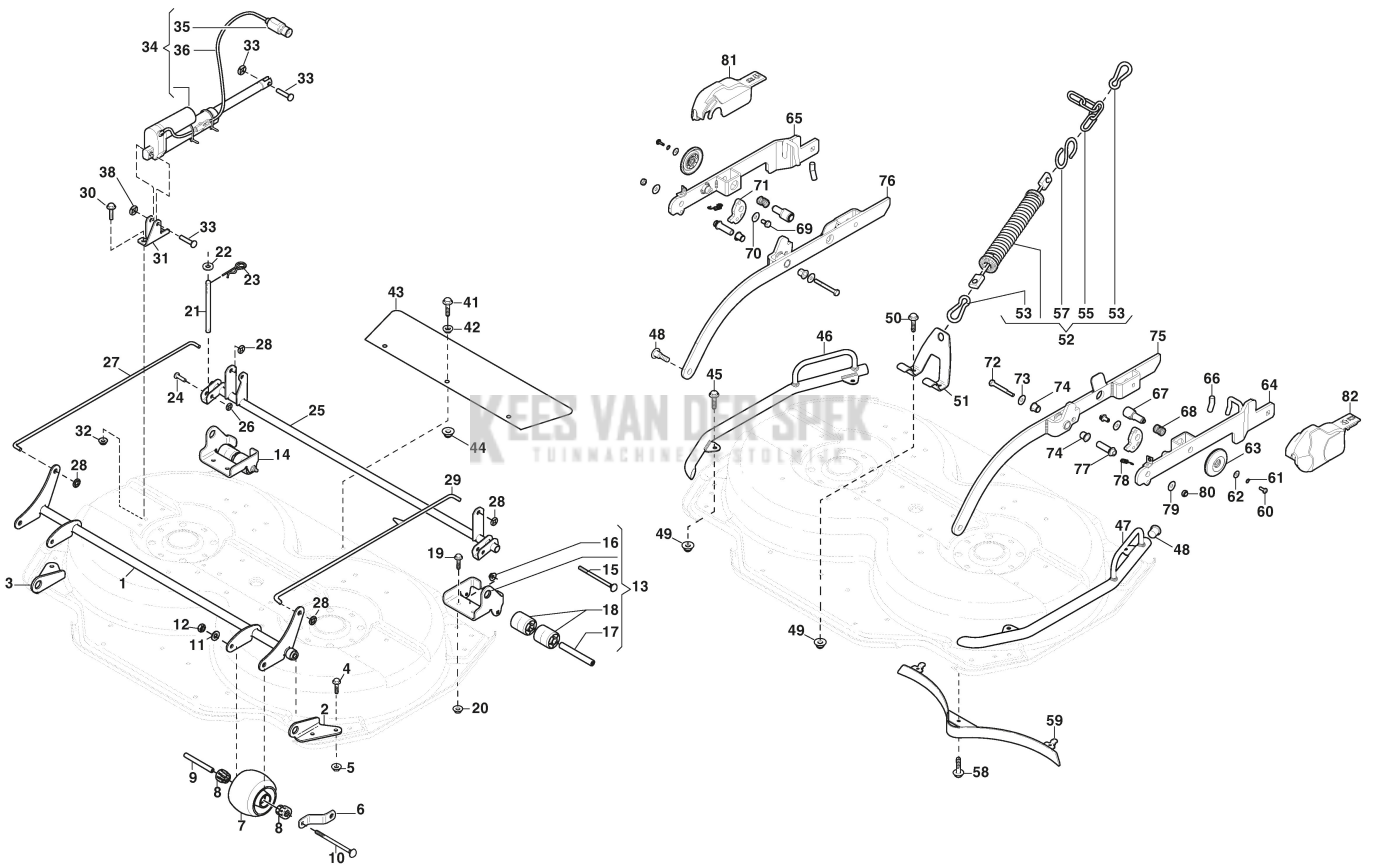

STIGA

Cuttingdeck PARK 105 COMBI EL QF (2020)

2D6210521/ST1

Spare parts list

Reservdelar

Repuestos

Ersatzteile

Pièces détachées

Controls

Ref.nr.	Qty	Item number	Description	Notes	From	Up to
1	1	1134-6275-01	Front Axle-Yellow			
2	1	1134-6215-01	Bracket Front-Lh (Yellow)			
3	1	1134-6215-02	Bracket Front-Rh (Yellow)			
4	4	112800815/0	Screw			
5	4	112154220/0	Nut			
6	2	387318275/0	Guide-Grey			
7	2	1134-4284-01	Wheel			
8	4	1134-4319-01	Bearing			
9	2	1134-4318-01	Wheel Axle			
10	2	9897-0813-02	Screw			
11	2	9699-0028-02	Washer			
12	2	112155000/0	Nut			
13	1	1134-6282-01	Roller-Lh W.Bracket			
14	1	1134-6282-02	Roller-Rh W.Bracket			
15	2	9897-0813-02	Screw			
16	2	9739-0831-22	Nut			
17	2	1134-4318-01	Wheel Axle			
18	1	1134-9126-01	Support Rollers			
19	4	112800815/0	Screw			
20	4	112154220/0	Nut			
21	2	1134-6198-01	Stud			
22	2	9699-0104-02	Washer			
23	2	9598-2001-02	Spring Pin			
24	2	9646-0098-22	Rivet			
25	1	1134-6197-01	Rear Axle-Yellow			
26	2	112604899/0	Crown Fastener			
27	1	1134-6246-01	Push Rod, Right			
28	4	112604903/0	Washer			
29	1	387000319/0	Push Rod, Left		From S/N 19JA1FMC 000299	
30	2	112800815/0	Screw			
31	1	1134-6192-01	Bracket			
32	2	112154220/0	Nut			
33	2	9646-0098-22	Rivet			
34	1	118001004/1	Electric Lifter			
35	1	1134-6182-01	Male Terminal			
36	1	387149301/0	Cable			
38	2	112604899/0	Crown Fastener			
41	3	112800815/0	Screw			
42	3	1134-4185-01	Flange Washer			
43	1	1134-6281-03	Rubber Guard			
44	3	112154220/0	Nut			
45	4	112800815/0	Screw			
46	1	387869541/0	Side Guard Tube-Grey 105C		From S/N 19JA1FMC 000299	
47	1	387869543/0	Side Guard Tube-Grey 105C		From S/N 19JA1FMC 000299	
48	4	9403-0025-80	End Plug, Grey			
49	6	112154220/0	Nut			
50	2	112800815/0	Screw			
51	1	387773535/0	Lift Bracket-Grey			