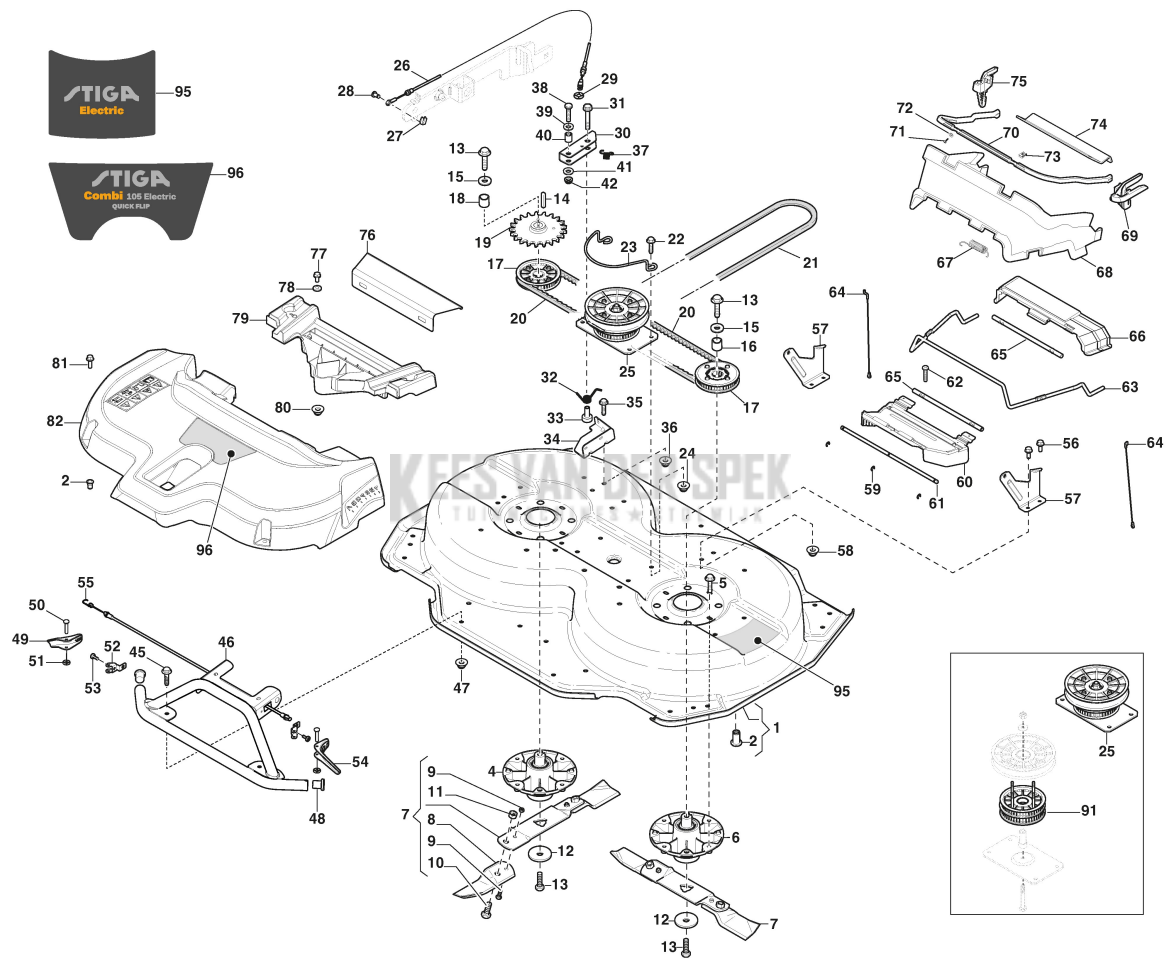

Transmission and Blades

Ref.nr.	Qty	Item number	Description	Notes	From	Up to
1	1	387561521/0	Casing-Yellow 105C			
2	5	1134-5595-01	Nut			
4	1	387203001/0	Shaft Flange Assy			
5	8	9945-0825-16	Screw			
6	1	387203000/0	Shaft Flange Assy			
7	1	1134-9118-01	Blade Bar Assy (105C)			
8	1	1134-9119-01	Blade Kit Assy			
9	1	1134-9054-01	Shear Bolt Kit			
10	4	1134-6311-01	Bolt			
11	4	1134-6312-01	Nut			
12	2	1134-6211-01	Washer			
13	4	112692395/2	Screw			
14	1	9600-0171-01	Key			
15	2	1134-5406-01	Washer			
16	1	1134-5400-04	Spacer			
17	1	1134-9127-01	Toothed Belt Pulley			
18	1	1134-5400-05	Spacer			
19	1	387178803/0	Brake Disc			
20	2	1134-9189-02	Toothed Belt			
21	1	1134-9149-01	V-Belt			
21	1	1134-9150-01	V-Belt			
22	4	9959-0820-16	Screw			
23	1	1134-6431-01	Belt Guide			
24	4	112154220/0	Nut			
25	1	387605030/0	Pulley			
26	1	187000216/0	Cable			
27	1	112436050/0	Plate			
28	1	125510048/1	Pin			
29	1	112604896/0	Crown Fastener			
30	1	337315009/0	Brake Lever			
31	1	9960-0860-12	Screw			
32	1	137430111/0	Spring			
33	1	137510326/0	Pin			
34	1	337785043/1	Support			
35	1	9959-0820-16	Screw			
36	2	112155015/0	Nut			
37	1	137430112/1	Spring			
38	1	112691120/0	Screw			
39	1	112523060/0	Washer			
40	1	1134-1565-04	Spacer			
41	1	112523060/0	Washer			
42	1	112155015/0	Nut			
45	2	112800815/0	Screw			
46	1	387869279/0	Front Guard Tube-Grey			
47	2	112154220/0	Nut			
48	2	9403-0025-80	End Plug, Grey			
49	1	337315011/0	Lever			
50	2	112400031/0	Pin