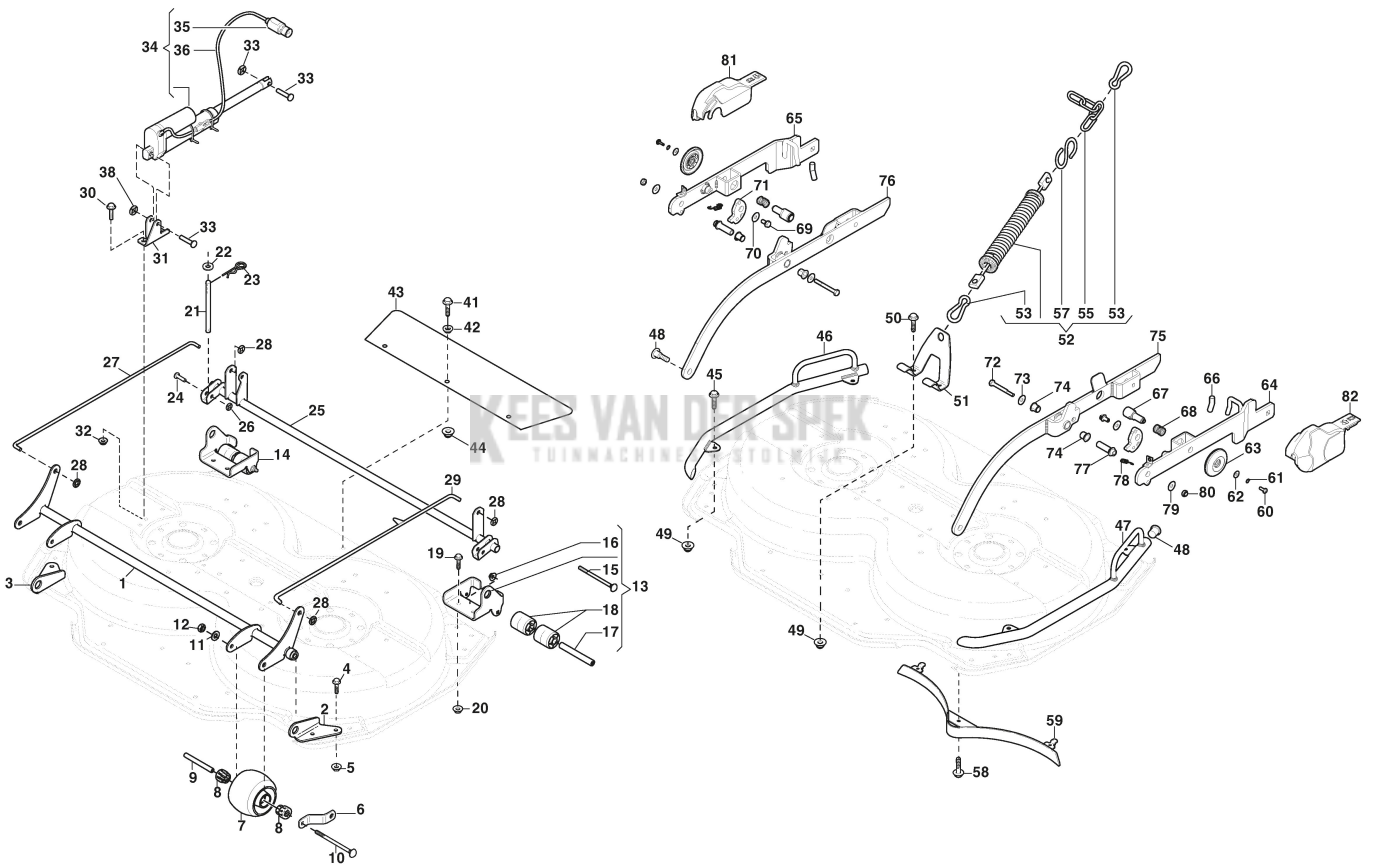

Controls

Ref.nr.	Qty	Item number	Description	Notes	From	Up to
1	1	1134-6275-01	Front Axle-Yellow			
2	1	1134-6215-01	Bracket Front-Lh (Yellow)			
3	1	1134-6215-02	Bracket Front-Rh (Yellow)			
4	4	112800815/0	Screw			
5	4	112154220/0	Nut			
6	2	387318275/0	Guide-Grey			
7	2	1134-4284-01	Wheel			
8	4	1134-4319-01	Bearing			
9	2	1134-4318-01	Wheel Axle			
10	2	9897-0813-02	Screw			
11	2	9699-0028-02	Washer			
12	2	112155000/0	Nut			
13	1	1134-6282-01	Roller-Lh W.Bracket			
14	1	1134-6282-02	Roller-Rh W.Bracket			
15	2	9897-0813-02	Screw			
16	2	9739-0831-22	Nut			
17	2	1134-4318-01	Wheel Axle			
18	1	1134-9126-01	Support Rollers			
19	4	112800815/0	Screw			
20	4	112154220/0	Nut			
21	2	1134-6198-01	Stud			
22	2	9699-0104-02	Washer			
23	2	9598-2001-02	Spring Pin			
24	2	9646-0098-22	Rivet			
25	1	1134-6197-01	Rear Axle-Yellow			
26	2	112604899/0	Crown Fastener			
27	1	1134-6246-01	Push Rod, Right			
28	4	112604903/0	Washer			
29	1	387000319/0	Push Rod, Left		From S/N 19JA1FMC 000299	
30	2	112800815/0	Screw			
31	1	1134-6192-01	Bracket			
32	2	112154220/0	Nut			
33	2	9646-0098-22	Rivet			
34	1	118001004/1	Electric Lifter			
35	1	1134-6182-01	Male Terminal			
36	1	387149301/0	Cable			
38	2	112604899/0	Crown Fastener			
41	3	112800815/0	Screw			
42	3	1134-4185-01	Flange Washer			
43	1	1134-6281-03	Rubber Guard			
44	3	112154220/0	Nut			
45	4	112800815/0	Screw			
46	1	387869541/0	Side Guard Tube-Grey 105C		From S/N 19JA1FMC 000299	
47	1	387869543/0	Side Guard Tube-Grey 105C		From S/N 19JA1FMC 000299	
48	4	9403-0025-80	End Plug, Grey			
49	6	112154220/0	Nut			
50	2	112800815/0	Screw			
51	1	387773535/0	Lift Bracket-Grey			