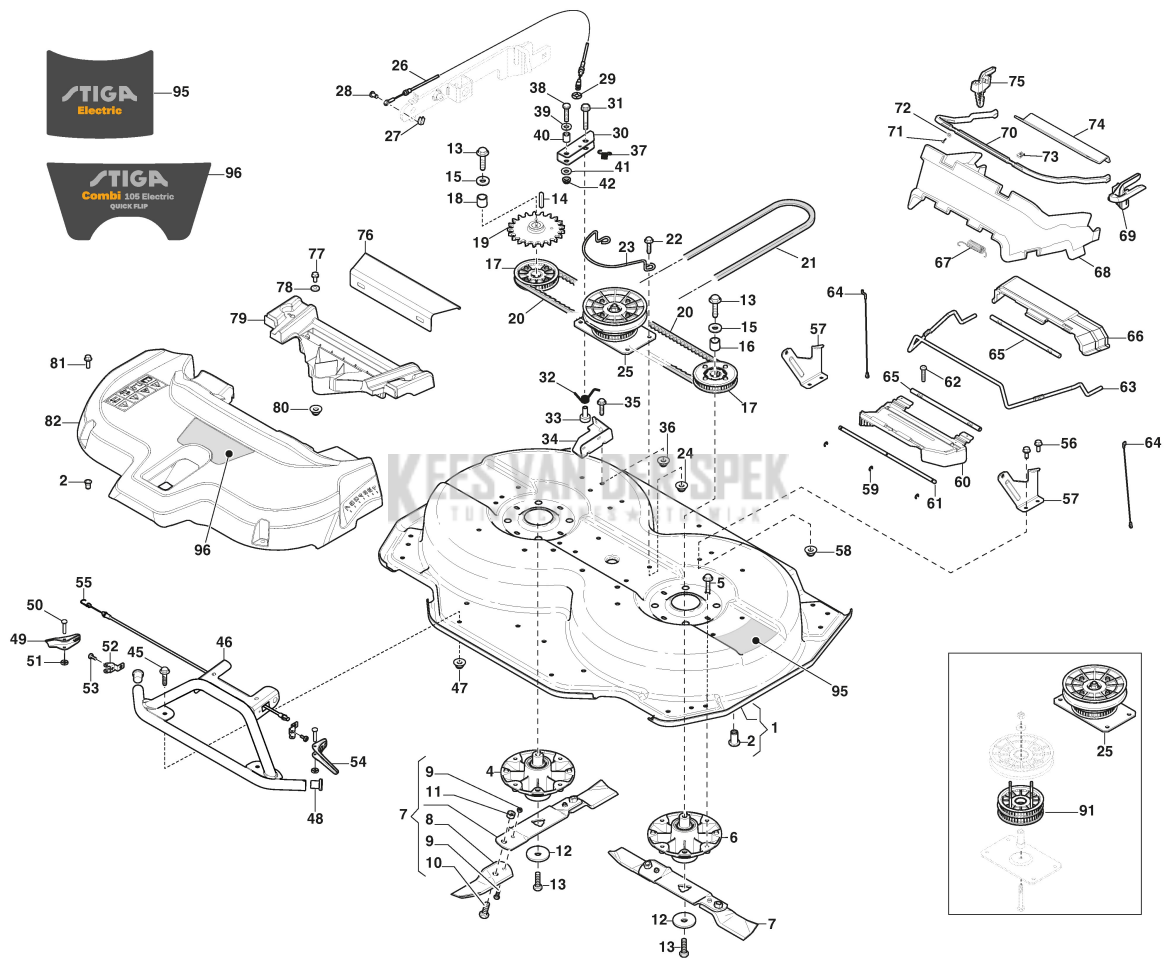

Transmission and Blades

Ref.nr.	Qty	Item number	Description	Notes	From	Up to
51	2	112604897/0	Elastic Washer			
52	2	337785055/0	Support			
53	2	9893-0616-16	Screw			
54	1	337315010/0	Lever			
55	2	187000215/0	Cable			
56	4	112800815/0	Screw			
57	2	387773577/0	Clamp			
58	4	112154220/0	Nut			
59	2	112000930/0	Benzing Ring			
60	1	337060046/0	Belt cover			
61	1	137294107/0	Belt Guide			
62	2	112728696/0	Screw			
63	1	137785059/0	Support			
64	2	187000220/0	Cable			
65	2	1137-1090-01	Pin			
66	1	337060032/0	Protection Cover			
67	2	137430118/0	Spring			
68	1	137798001/0	Fabric Guard			
69	1	337033021/0	Hook			
70	1	337785062/0	Support			
73	2	112437504/0	Plate			
74	1	387785239/0	Support Ass.Y			
75	1	337033020/0	Hook			
76	1	1134-6103-01	Wear Protection			
76	2	125943011/0	Screw			
77	2	112604899/0	Crown Fastener			
77	1	112800815/0	Screw			
78	1	1134-4185-01	Flange Washer			
79	1	337060045/0	Belt cover			
80	1	112154220/0	Nut			
81	4	9945-0825-16	Screw			
82	1	387106369/0	Belt cover		From S/N 101115110	
91	1	387605027/0	Pulley			
95	1	114368564/1	Label Stiga Electric			
96	1	114371431/1	Label Combi 105 Electric		From S/N 20AA1FMC 000001