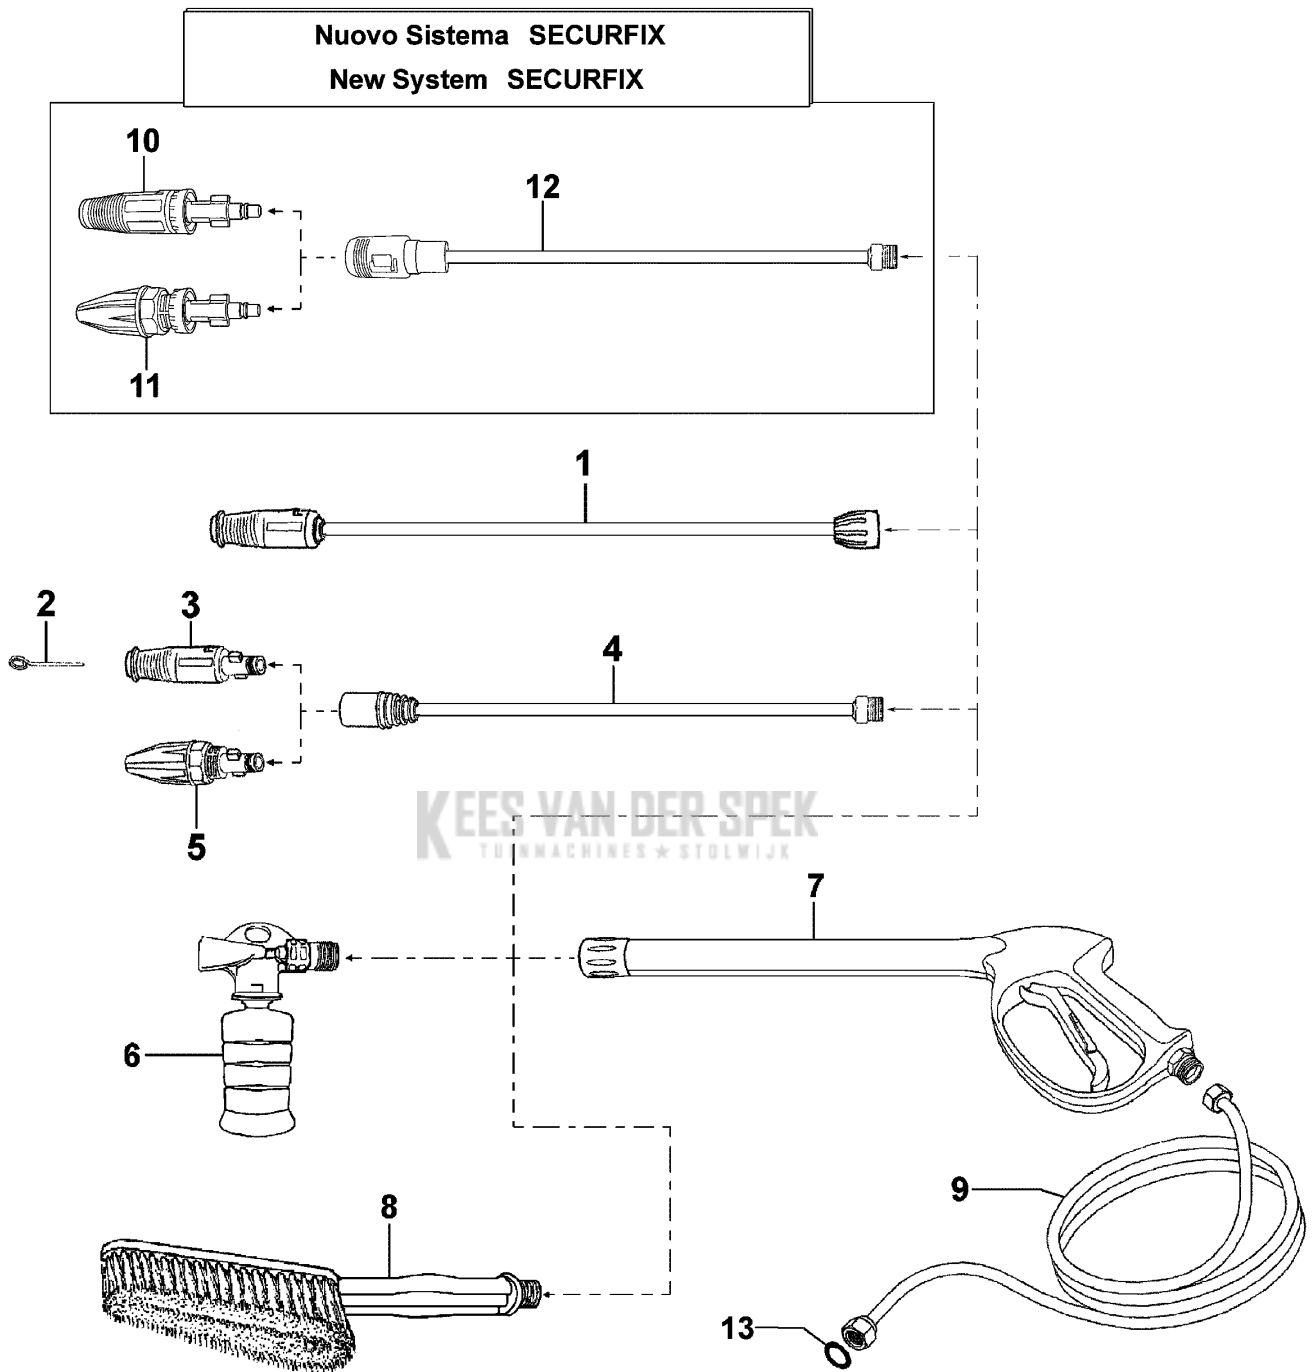

Illustratie   Accessories

Ref.Nr.	Aantal	Artikelcode	Beschrijving
1	1	CH33010750	Lance
2	1	CH04550013	Needle
3	1	CH32170177	Nozzle
4	1	CH33010918	Lance hose kit
5	1	CH32170178	Nozzle
6	1	CH33010748	Lance
7	1	CH24100086	Spray gun kit
8	1	68500003	Fixed brush
9	1	CH33010758	Lance hose kit
10	1	CH32170206	Head
11	1	CH32170203	Head
12	1	CH33011042	Lance hose kit
13	1	CH12100218	O-ring

KEES VAN DER SPEK
TUINMACHINES ★ STOLWIJK