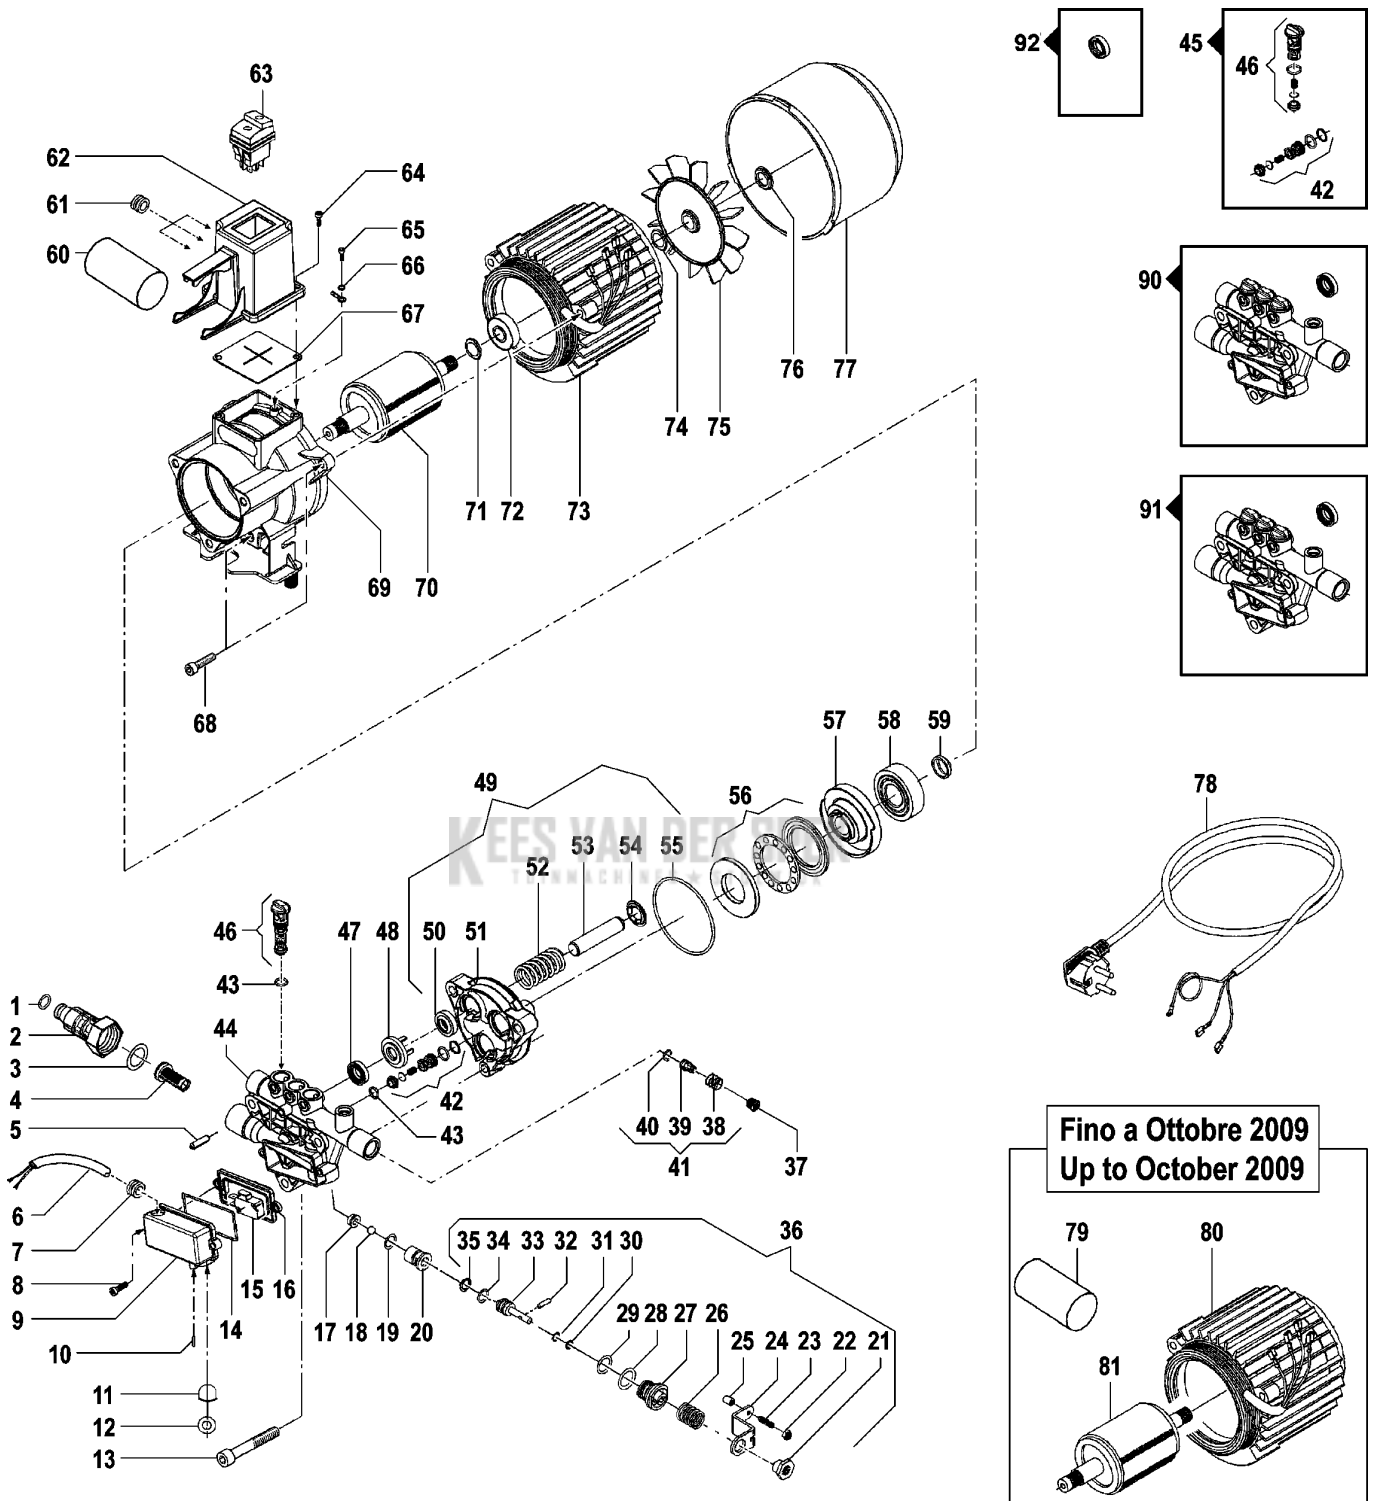

Illustratie Deck

Ref.Nr.	Aantal	Artikelcode	Beschrijving
1	1	CH04020311	Handle cover
2	1	CH14110042A	Handle
3	2	CH36050114	Screw
4	1	CH04770217A	Cover left
5	1	CH06020064	Hose reel kit
6	1	CH06020060A	Hose reel
7	2	CH36050114	Screw
8	1	CH04770218A	Cover right
9	7	CH36050114	Screw
10	2	CH28100086	Wheel
11	1	CH36050114	Screw
12	1	CH30020608	Stand
13	2	CH36050114	Screw
14	1	CH32060311A	Frame
15	1	CH36250071	Screw
16	1	CH24000106	Support
17	1	CH04770225A	Cover
18	1	CH06010331	Spacer
19	1	CH73040414	Motorpump

KEES VAN DER SPEK
TUINMACHINES ★ STOLWIJK

Illustratie Motorpump

Fino a Ottobre 2009
Up to October 2009

Illustratie Motorpump

Ref.Nr.	Aantal	Artikelcode	Beschrijving
1	1	CH12100057	O-ring
2	1	CH28030524	Fitting
3	1	CH12090111	Gasket
4	1	CH10020132	Air filter
5	3	CH30210032	Pin
6	1	CH04560322	Cable
7	1	CH24340048	Holder
8	2	CH36090198	Screw
9	1	CH04020276	Cover
10	1	CH30050097	Pin
11	1	CH24160112	Guard
12	1	CH00090229	Ring
13	3	CH36090191	Screw
14	1	CH12100550	O-ring
15	1	CH18250016	Switch
16	1	CH04020290	Half case
17	1	CH30090141	Seat
18	1	CH30030035	Ball
19	1	CH12100152	O-ring
20	1	CH30090158	Seat
21	1	CH32020241	Screw
22	1	CH06040087	Nut
23	1	CH36220047	Total stop adjustable nut
24	1	CH16000093	Lever
25	1	CH04320044	Cap
26	1	CH18020249	Spring
27	1	CH36050115	Screw
28	1	CH12100390	O-ring
29	1	CH12100049	O-ring
30	1	CH00090110	Ring
31	1	CH12100055	O-ring
32	1	CH30210035	Pin
33	1	CH00150194	Easy start kit
34	1	CH12100041	O-ring
35	1	CH00090112	Ring
36	1	CH12150363	Valve
37	1	CH32020280	Cap
38	1	CH18020284	Spring
39	1	CH36000087	Valve
40	1	CH12100220	O-ring
41	1	CH50270025	Reed valve kit
42	3	CH12200068	Valve
43	6	CH12100465	O-ring
44	1	CH32180392A	Top cover
45	1	CH50250026	Valve
46	3	CH12200069	Valve