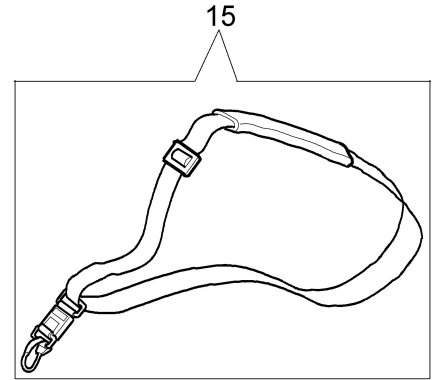

KEES VAN DER SPEK
TUINMACHINES * STOLWIJK

Illustratie Accessories

Ref.Nu	Qty	Part number	Description	Validity from	Validity till	Notes	Bulletin	
1		-	Not available for this product					
2	1	3960040R	Screw			Sostituita da testina completa codice 63019016 (inserto maschio), 63019018 (inserto femmina); Replaced by complet head p/n 63019016 (male insert), 63019018 (female insert)		
3	1	4174278R	Plate					
4	4	3802004DR	Screw					
5	1	4174283AR	Skirt w/blade					
6	1	4174275R	Blade					
7	1	4192048CR	Disc guard					
8	2	4199005AR	Bushing					
9	1	4199008B	Insert (male)					
10	1	4199004	Spring					
11	1	4199042R	Nylon spool Ø3					
12	1	4095673BR	3-tooth blade					
13	1	4199035BR	Cover					
14	1	61052031R	Tool kit					
15	1	4160463AR	Single harness					
16	1	61212061	Labels kit					
17		-	Not available for this product					
18	1	61110076	Insert (female)			Sostituita da testina completa codice 63019016 (inserto maschio), 63019018 (inserto femmina); Replaced by complet head p/n 63019016 (male insert), 63019018 (female insert)		
19	1	4199052	Nylon spool					
20	1	4199026A	Cover					
21	1	4199046	Cover					
22	1	63019018	Compl. nylon head Ø3					
22	1	63019016	Compl. nylon head Ø3					

KEES VAN DER SPEK
TUINMACHINES * STOLWIJK