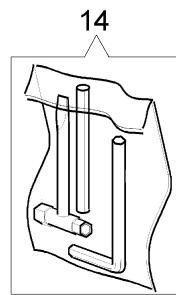

KEES VAN DER SPEK
TUINMACHINES * STOLWIJK

Illustratie Accessories

Ref.Nu	Qty	Part number	Description	Validity from	Validity till	Notes	Bulletin	
1		-	Not available for this product					
2	1	3960040R	Screw			Sostituita da testina completa codice 63019016 (inserto maschio), 63019018 (inserto femmina); Replaced by complet head p/n 63019016 (male insert), 63019018 (female insert)		
3	1	4174278R	Plate					
4	4	3802004DR	Screw					
5	1	4174283AR	Skirt w/blade					
6	1	4174275R	Blade					
7	1	4192048CR	Disc guard					
8	2	4199005AR	Bushing					
9	1	4199008B	Insert (male)					
10	1	4199004	Spring					
11	1	4199042R	Nylon spool Ø3					
12	1	4095673BR	3-tooth blade					
13	1	4199035BR	Cover					
14	1	61052031R	Tool kit					
15	1	4160463AR	Single harness					
16	1	61212061	Labels kit					
17		-	Not available for this product					
18	1	61110076	Insert (female)			Sostituita da testina completa codice 63019016 (inserto maschio), 63019018 (inserto femmina); Replaced by complet head p/n 63019016 (male insert), 63019018 (female insert)		
19	1	4199052	Nylon spool					
20	1	4199026A	Cover					
21	1	4199046	Cover					
22	1	63019018	Compl. nylon head Ø3					
22	1	63019016	Compl. nylon head Ø3					

KEES VAN DER SPEK
TUINMACHINES * STOLWIJK