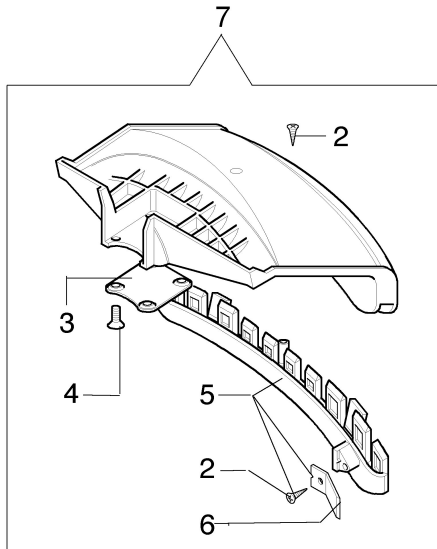

KEES VAN DER SPEK
TUINMACHINES * STOLWIJK

Illustratie Accessories

Ref.Nu	Qty	Part number	Description	Validity from	Validity till	Notes	Bulletin	
1		-	Not available for this product					
2	1	3960040R	Screw			Sostituita da testina completa codice 63019016 (inserto maschio), 63019018 (inserto femmina); Replaced by complet head p/n 63019016 (male insert), 63019018 (female insert)		
3	1	4174278R	Plate					
4	4	3802004DR	Screw					
5	1	4174283AR	Skirt w/blade					
6	1	4174275R	Blade					
7	1	4192048CR	Disc guard					
8	2	4199005AR	Bushing					
9	1	4199008B	Insert (male)					
10	1	4199004	Spring					
11	1	4199042R	Nylon spool Ø3					
12	1	4095673BR	3-tooth blade					
13	1	4199035BR	Cover					
14	1	61052031R	Tool kit					
15	1	4160463AR	Single harness					
16	1	61212061	Labels kit					
17		-	Not available for this product					
18	1	61110076	Insert (female)			Sostituita da testina completa codice 63019016 (inserto maschio), 63019018 (inserto femmina); Replaced by complet head p/n 63019016 (male insert), 63019018 (female insert)		
19	1	4199052	Nylon spool					
20	1	4199026A	Cover					
21	1	4199046	Cover					
22	1	63019018	Compl. nylon head Ø3					
22	1	63019016	Compl. nylon head Ø3					

KEES VAN DER SPEK
TUINMACHINES * STOLWIJK