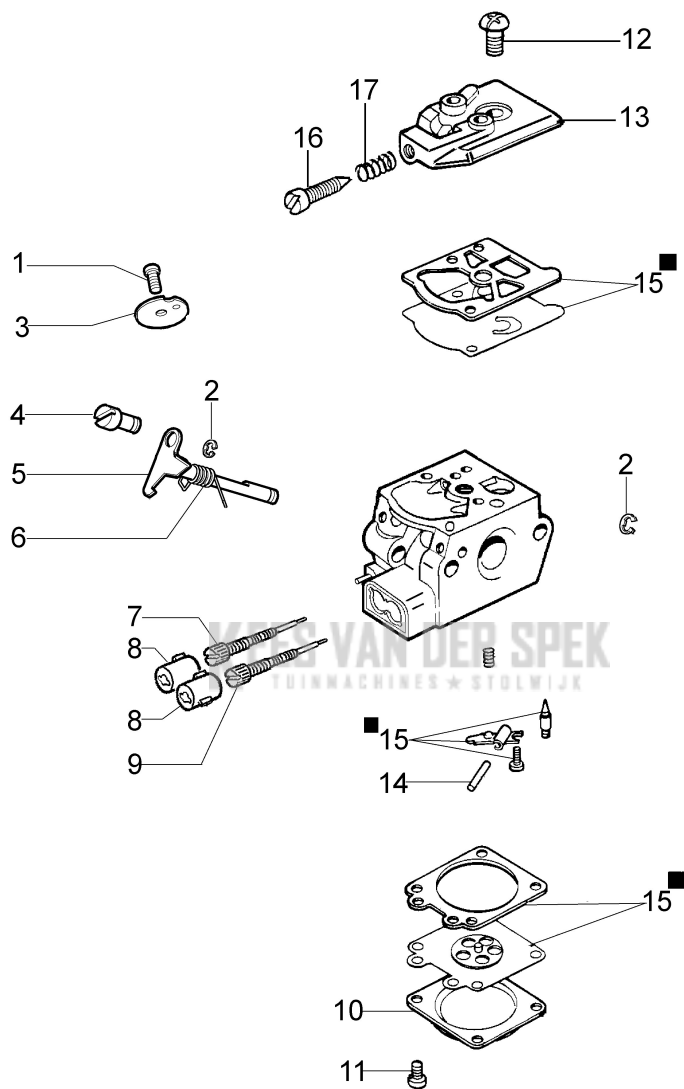

15 ■ KIT RIPARAZIONE
REPAIR KIT

Illustratie Carburettor WT-870

Ref.Nu	Qty	Part number	Description	Validity from	Validity till	Notes	Bulletin
1	1	50010141	Screw				
2	2	095000164	Ring				
3	1	095000141	Shutter				
4	1	2318211	Pin				
5	1	2318786	Shaft				
6	1	094600208	Spring				
7	1	2318736	Adjust. screw				
8	2	2318867R	Caps-lock				
9	1	2318631	Adjust. screw				
10	1	2318191	Cover				
11	4	035000162	Screw				
12	1	003300197	Screw				
13	1	50050107	Cover				
14	1	003300201	Spindle				
15	1	2318671	Repair kit				
16	1	074000240	Adjust. screw				
17	1	094600148	Spring				

KEES VAN DER SPEK
TUINMACHINES ★ STOLWIJK