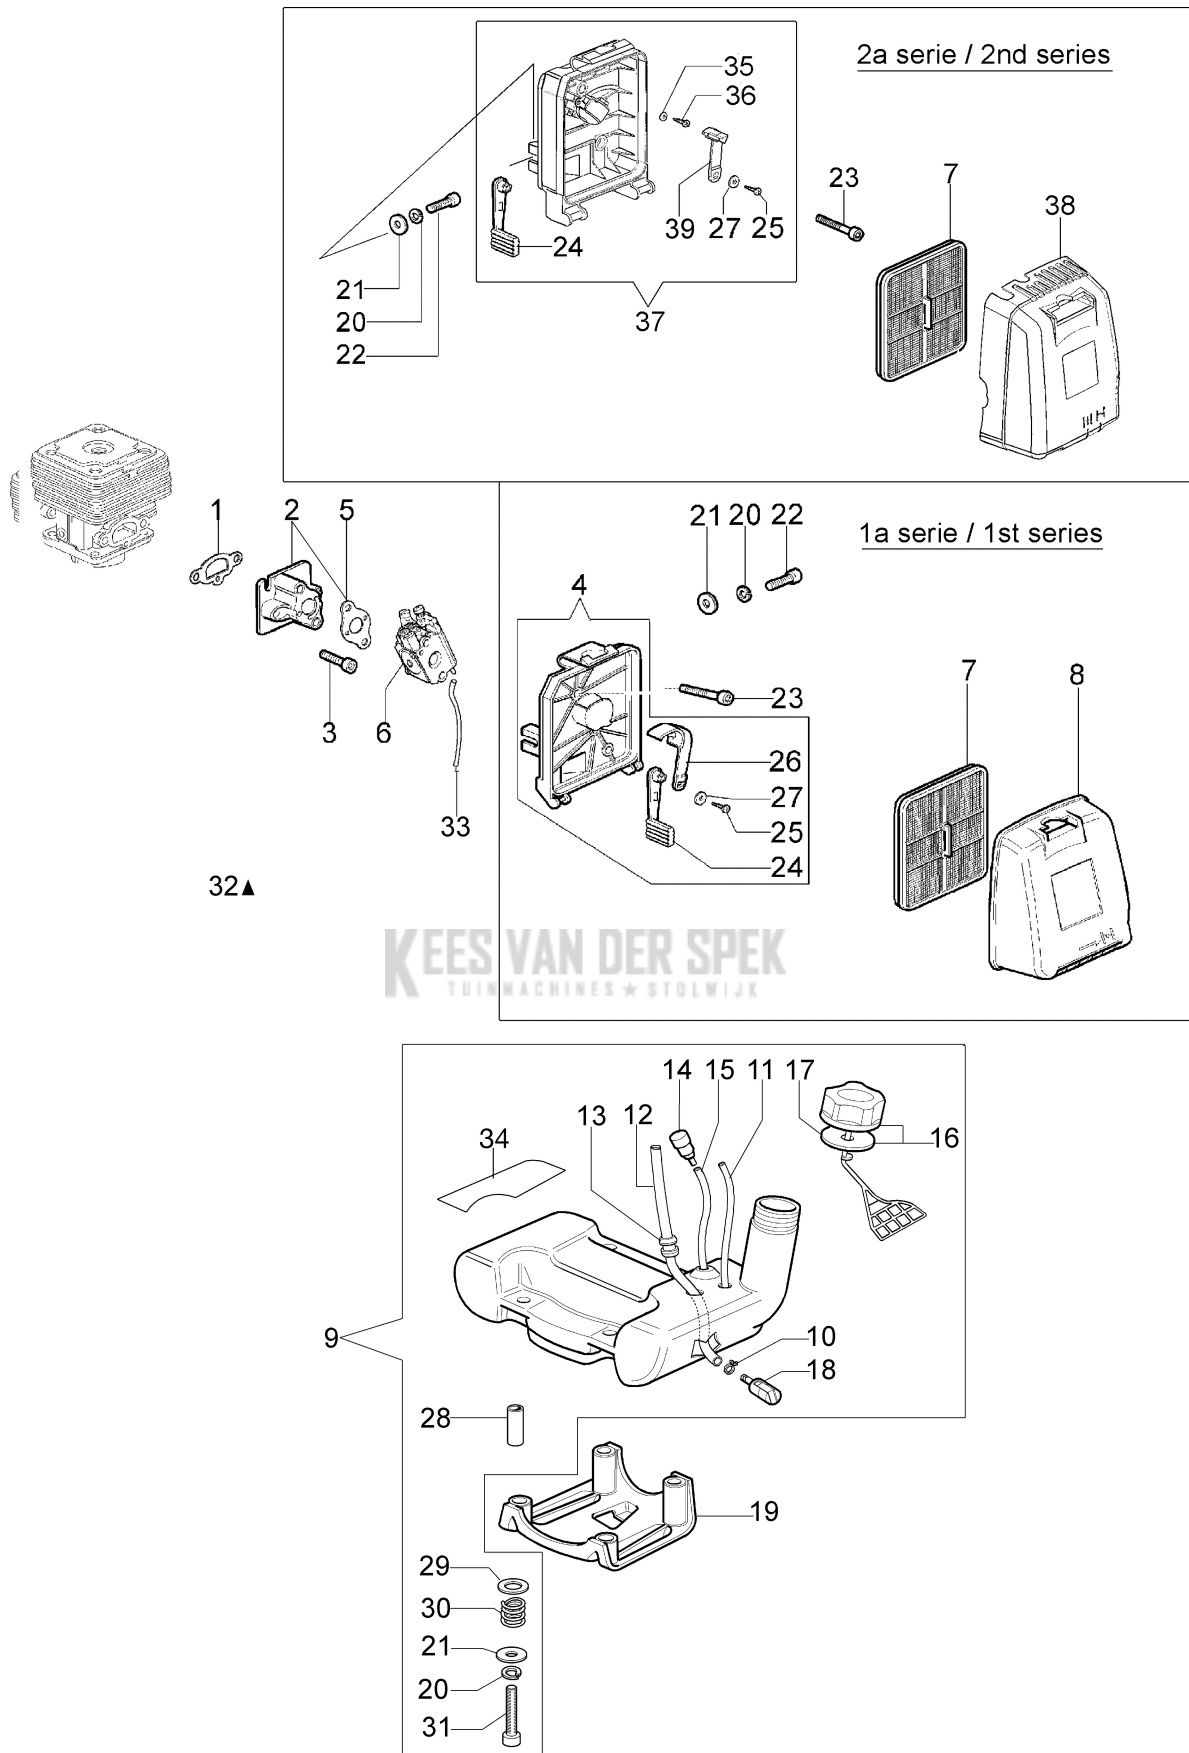

Illustratie Tank and air filter

Ref.Nu	Qty	Part number	Description	Validity from	Validity till	Notes	Bulletin
1	1	61200019AR	Gasket				
2	1	61200198	Insulator				
3	2	3801015R	Screw				
4	1	61212062	Complete support		SN 233526180		BT3-124-04/14
5	1	61200196AR	Gasket				
6	1	2318735CR	Carburetor WT-870B				BT3-124-04/14
7	1	61200025BR	Air filter				BT3-124-04/14
8	1	61200026R	Cover		SN 233526180		BT3-124-04/14
9	1	61200028CR	Complete tank				
10	1	4098377R	Band				
11	1	61350328R	Tube				
12	1	61200093R	Tube				
13	1	4161211R	Bush				
14	1	61070011AR	Breather valve				
15	1	61250228R	Tube				
16	1	61070079AR	Tank cap				
17	1	61070006R	Gasket				
18	1	094600450R	Fuel filter				
19	1	61200238AR	Guard				
20	5	3819006R	Washer				
21	5	3918005R	Washer				
22	1	3801013R	Screw				
23	2	61052009BR	Screw				
24	1	61200024R	Lever				BT3-124-04/14
25	1	3960069AR	Screw				
26	1	61200023AR	Shutter		SN 233526180		BT3-124-04/14
27	1	4120070	Washer				
28	4	61200128R	Spacer				
29	4	3916008R	Washer				
30	1	61200129R	Spring				
31	4	3801016R	Screw				
32	1	61202038BR	Gasket set				
33	1	61350329	Tube				
34	1	61210047R	Guard				
35	1	3916022R	Washer	SN 2233526181			BT3-124-04/14
36	1	3960145R	Screw	SN 2233526181			BT3-124-04/14
37	1	61210130	Air filter support set	SN 2233526181			BT3-124-04/14
38	1	61200205R	Filter cover	SN 2233526181			BT3-124-04/14
39	1	61200204AR	Shutter	SN 2233526181			BT3-124-04/14

KES VAN DER SPEK
TUINMACHINES * STOLWIJK