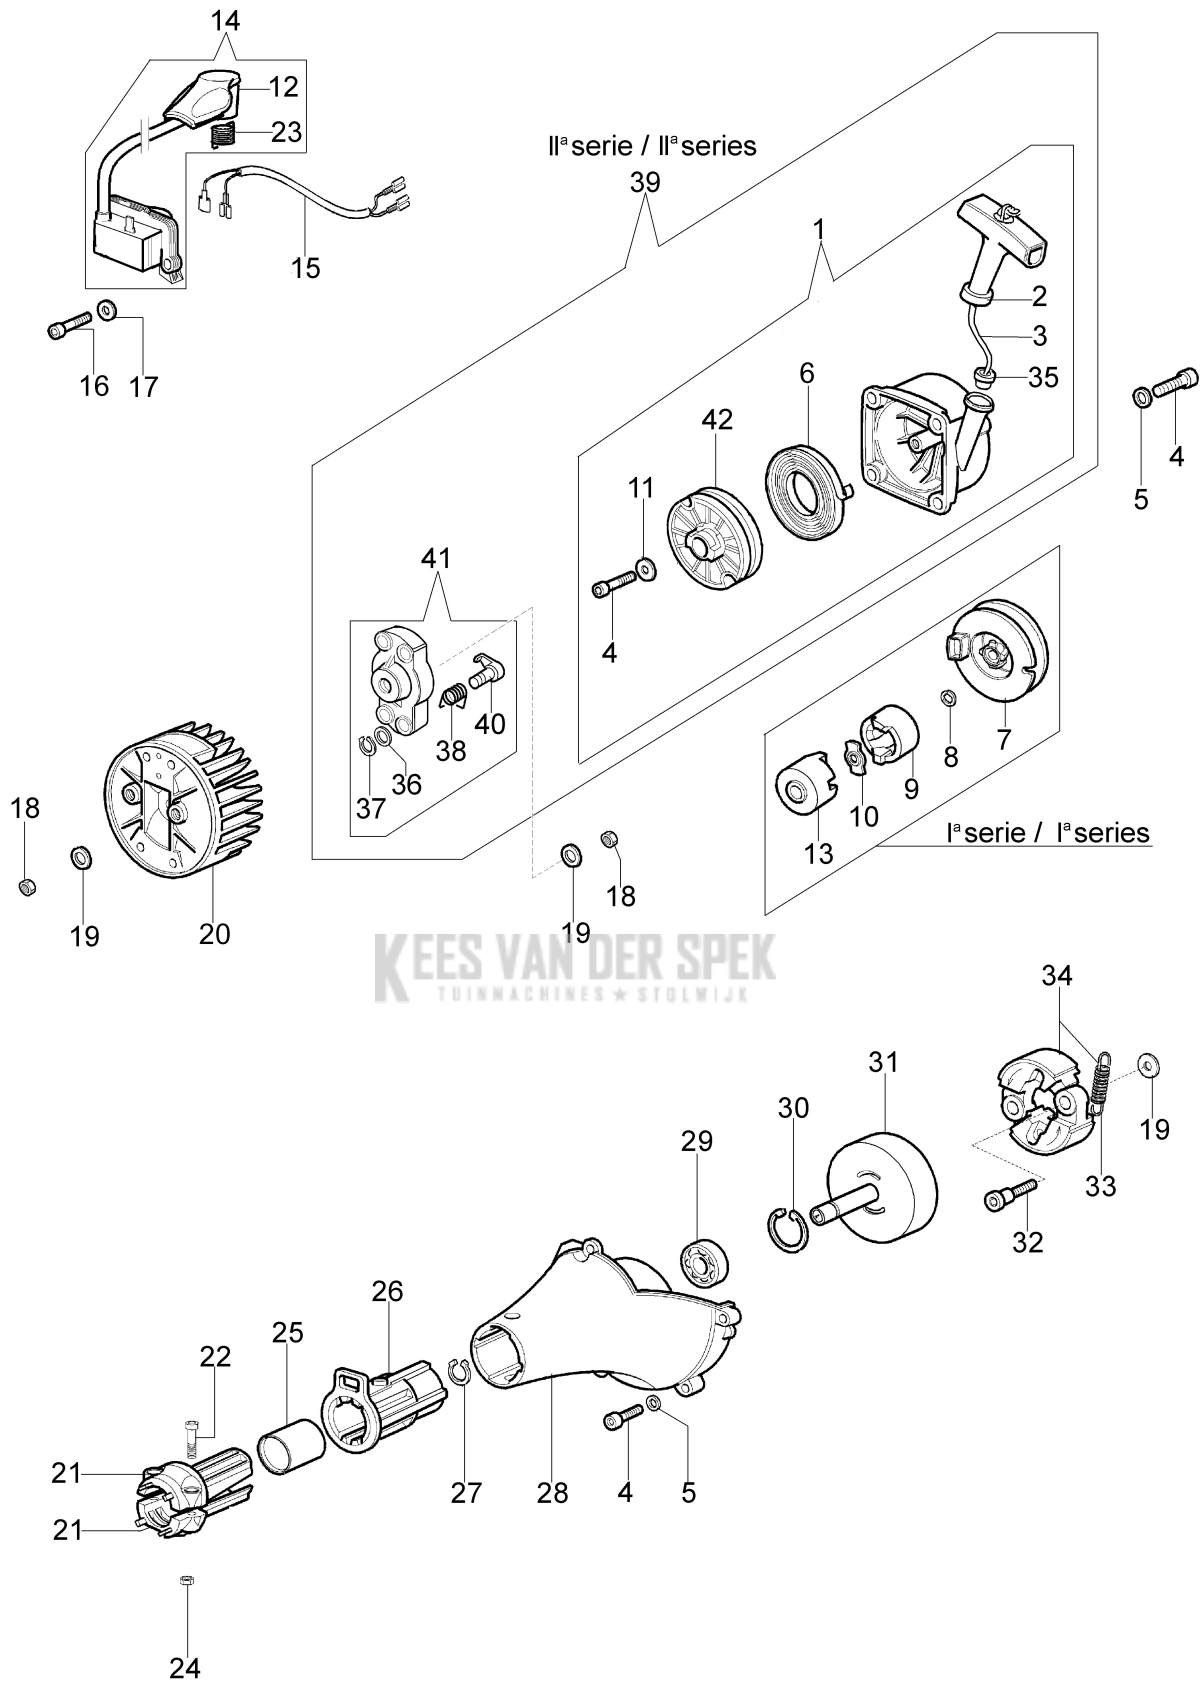

Illustratie Starter assy and clutch

Ref.Nu	Qty	Part number	Description	Validity from	Validity till	Notes	Bulletin
1	1	61200258R	Starter assy				
2	1	61200015R	Starter handle				
3	1	56520087R	Starter rope				
4	6	3801010R	Screw				
5	4	3916005R	Washer				
6	1	004000132R	Spring				
7	1	56520038AR	Pulley				
8	1	3027005R	Ring				
9	1	56520039AR	Shaft joint				
10	1	56520040AR	Plate				
11	1	3918020R	Washer				
12	1	61200012AR	Spark plug cap				
13	1	61200062AR	Clutch driver				
14	1	61250015BR	Ignition coil				
15	1	61250047R	Cable				
16	2	3801013R	Screw				
17	2	3819006R	Washer				
18	1	3912009	Nut				
19	1	3818011AR	Washer				
20	1	61250014AR	Flywheel				
21	2	61200192AR	Adaptor				
22	2	3801015R	Screw				
23	1	50050127	Spring				
24	2	3914003R	Nut				
25	1	4196038R	Bushing				
26	1	4196037R	Sleeve				
27	1	3024015R	Ring				
28	1	61200031AR	Starter case				
29	1	3035042R	Bearing				
30	1	3025022R	Ring				
31	1	4191030R	Clutch drum				
32	1	4191027FR	Pin				
33	1	4191028R	Spring				
34	1	4191153AR	Clutch				
35	1	072700089R	Bushing				
36	2	3064010R	Washer				
37	2	3024007R	Ring				
38	2	4191017A	Spring				
39	1	61200260	Starter kit assy				
40	2	4191016R	Pawl				
41	1	61252002R	Clutch driver				
42	1	4191018BR	Starter pulley