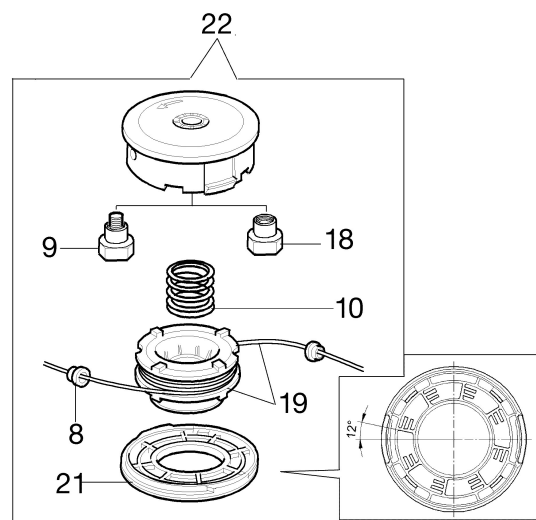

KEES VAN DER SPEK
TUINMACHINES * STOLWIJK

Illustratie Accessories

Ref.Nu	Qty	Part number	Description	Validity from	Validity till	Notes	Bulletin	
1		-	Not available for this product					
2	1	3960040R	Screw			Sostituita da testina completa codice 63019016 (inserto maschio), 63019018 (inserto femmina); Replaced by complet head p/n 63019016 (male insert), 63019018 (female insert)		
3	1	4174278R	Plate					
4	4	3802004DR	Screw					
5	1	4174283AR	Skirt w/blade					
6	1	4174275R	Blade					
7	1	4192048CR	Disc guard					
8	2	4199005AR	Bushing					
9	1	4199008B	Insert (male)					
10	1	4199004	Spring					
11	1	4199042R	Nylon spool Ø3					
12	1	4095673BR	3-tooth blade					
13	1	4199035BR	Cover					
14	1	61052031R	Tool kit					
15	1	4160463AR	Single harness					
16	1	61212061	Labels kit					
17		-	Not available for this product					
18	1	61110076	Insert (female)			Sostituita da testina completa codice 63019016 (inserto maschio), 63019018 (inserto femmina); Replaced by complet head p/n 63019016 (male insert), 63019018 (female insert)		
19	1	4199052	Nylon spool					
20	1	4199026A	Cover					
21	1	4199046	Cover					
22	1	63019018	Compl. nylon head Ø3					
22	1	63019016	Compl. nylon head Ø3					

KEES VAN DER SPEK
TUINMACHINES * STOLWIJK