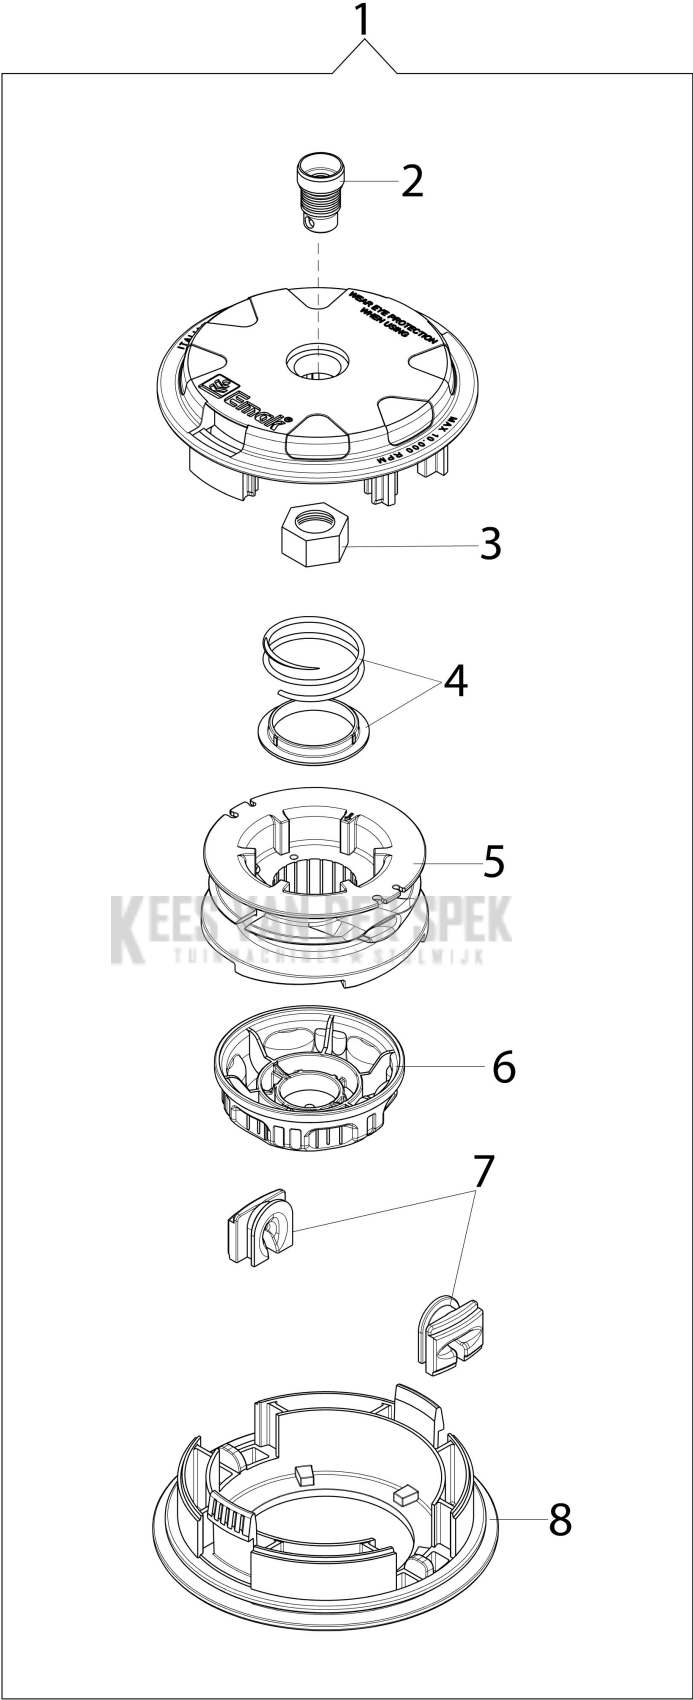

KEES VAN DER SPEK
TUINMACHINES ★ STOLWIJK

KEES VAN DER SPEK
TUINMACHINES * STOLWIJK

Illustratie Accessories

Ref.Nu	Qty	Part number	Description	Validity from	Validity till	Notes	Bulletin	
1		-	Not available for this product					
2	1	3960040R	Screw			Sostituita da testina completa codice 63019016 (inserto maschio), 63019018 (inserto femmina); Replaced by complet head p/n 63019016 (male insert), 63019018 (female insert)		
3	1	4174278R	Plate					
4	4	3802004DR	Screw					
5	1	4174283AR	Skirt w/blade					
6	1	4174275R	Blade					
7	1	4192048CR	Disc guard					
8	2	4199005AR	Bushing					
9	1	4199008B	Insert (male)					
10	1	4199004	Spring					
11	1	4199042R	Nylon spool Ø3					
12	1	4095673BR	3-tooth blade					
13	1	4199035BR	Cover					
14	1	61052031R	Tool kit					
15	1	4160463AR	Single harness					
16	1	61212061	Labels kit					
17		-	Not available for this product					
18	1	61110076	Insert (female)			Sostituita da testina completa codice 63019016 (inserto maschio), 63019018 (inserto femmina); Replaced by complet head p/n 63019016 (male insert), 63019018 (female insert)		
19	1	4199052	Nylon spool					
20	1	4199026A	Cover					
21	1	4199046	Cover					
22	1	63019018	Compl. nylon head Ø3					
22	1	63019016	Compl. nylon head Ø3					

KEES VAN DER SPEK
TUINMACHINES * STOLWIJK

Illustratie Illustrated part list (Head "Load & Go" D.130)

Ref.Nu	Qty	Part number	Description	Validity from	Validity till	Notes	Bulletin
1	1	63129007	Load & Go nylon head			Filo D.2,4 mm; Nylon line D.2,4 mm	
2	1	63120041R	Insert				
3	1	63120040R	Nut				
4	1	63120031R	Kit spring				
5	1	63120020AR	Nylon spool				
6	1	63120007AR	Knob				
7	2	63120001R	Bushing				
8	1	63120005R	Cover				