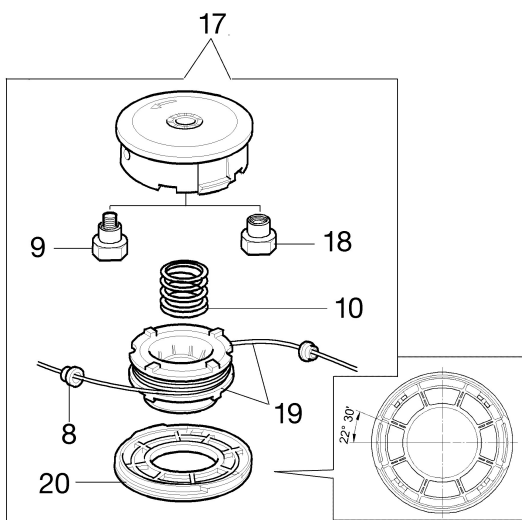

KEES VAN DER SPEK
TUINMACHINES * STOLWIJK

Illustratie Accessories

Ref.Nu	Qty	Part number	Description	Validity from	Validity till	Notes	Bulletin	
1		-	Not available for this product					
2	1	3960040R	Screw			Sostituita da testina completa codice 63019016 (inserto maschio), 63019018 (inserto femmina); Replaced by complet head p/n 63019016 (male insert), 63019018 (female insert)		
3	1	4174278R	Plate					
4	4	3802004DR	Screw					
5	1	4174283AR	Skirt w/blade					
6	1	4174275R	Blade					
7	1	4192048CR	Disc guard					
8	2	4199005AR	Bushing					
9	1	4199008B	Insert (male)					
10	1	4199004	Spring					
11	1	4199042R	Nylon spool Ø3					
12	1	4095673BR	3-tooth blade					
13	1	4199035BR	Cover					
14	1	61052031R	Tool kit					
15	1	4160463AR	Single harness					
16	1	61212061	Labels kit					
17		-	Not available for this product					
18	1	61110076	Insert (female)			Sostituita da testina completa codice 63019016 (inserto maschio), 63019018 (inserto femmina); Replaced by complet head p/n 63019016 (male insert), 63019018 (female insert)		
19	1	4199052	Nylon spool					
20	1	4199026A	Cover					
21	1	4199046	Cover					
22	1	63019018	Compl. nylon head Ø3					
22	1	63019016	Compl. nylon head Ø3					

KEES VAN DER SPEK
TUINMACHINES * STOLWIJK