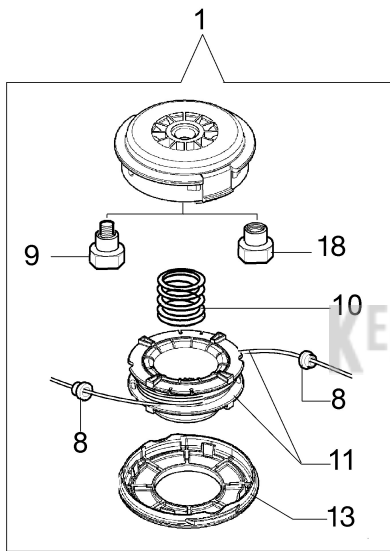

KEES VAN DER SPEK
TUINMACHINES * STOLWIJK

Illustratie Accessories

Ref.Nu	Qty	Part number	Description	Validity from	Validity till	Notes	Bulletin	
1		-	Not available for this product					
2	1	3960040R	Screw			Sostituita da testina completa codice 63019016 (inserto maschio), 63019018 (inserto femmina); Replaced by complet head p/n 63019016 (male insert), 63019018 (female insert)		
3	1	4174278R	Plate					
4	4	3802004DR	Screw					
5	1	4174283AR	Skirt w/blade					
6	1	4174275R	Blade					
7	1	4192048CR	Disc guard					
8	2	4199005AR	Bushing					
9	1	4199008B	Insert (male)					
10	1	4199004	Spring					
11	1	4199042R	Nylon spool Ø3					
12	1	4095673BR	3-tooth blade					
13	1	4199035BR	Cover					
14	1	61052031R	Tool kit					
15	1	4160463AR	Single harness					
16	1	61212061	Labels kit					
17		-	Not available for this product					
18	1	61110076	Insert (female)			Sostituita da testina completa codice 63019016 (inserto maschio), 63019018 (inserto femmina); Replaced by complet head p/n 63019016 (male insert), 63019018 (female insert)		
19	1	4199052	Nylon spool					
20	1	4199026A	Cover					
21	1	4199046	Cover					
22	1	63019018	Compl. nylon head Ø3					
22	1	63019016	Compl. nylon head Ø3					

KEES VAN DER SPEK
TUINMACHINES * STOLWIJK