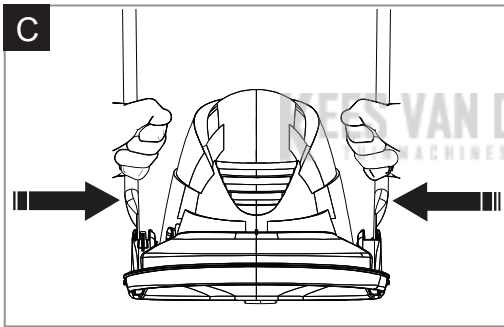

Turbo Lite 250
 Turbo Lite 260
 Turbo Lite 270

Original Instructions

LEES OVER DE SPECIFICATIE
 * STOLWIJK

 **WARNING**

IMPORTANT INFORMATION
 Read before use
 & retain for future reference

IMPORTANT Please register your product warranty on line.
 To register your warranty and for all your parts requirements please visit www.flymo.com
 For all other enquiries
 ☎ 0344 844 4558 UK 1800 882 350 ROI
 ✉ customer.services@husqvarna.co.uk