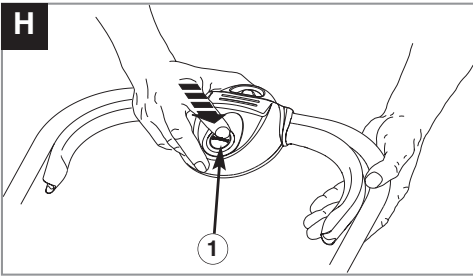

Turbo Lite 250
 Turbo Lite 260
 Turbo Lite 270

Original Instructions

LEES OVER DE SPECIFICATIE
 * STOLWIJK

 **WARNING**

IMPORTANT INFORMATION
 Read before use
 & retain for future reference

IMPORTANT Please register your product warranty on line.
 To register your warranty and for all your parts requirements please visit www.flymo.com
 For all other enquiries
 ☎ 0344 844 4558 UK 1800 882 350 ROI
 ✉ customer.services@husqvarna.co.uk