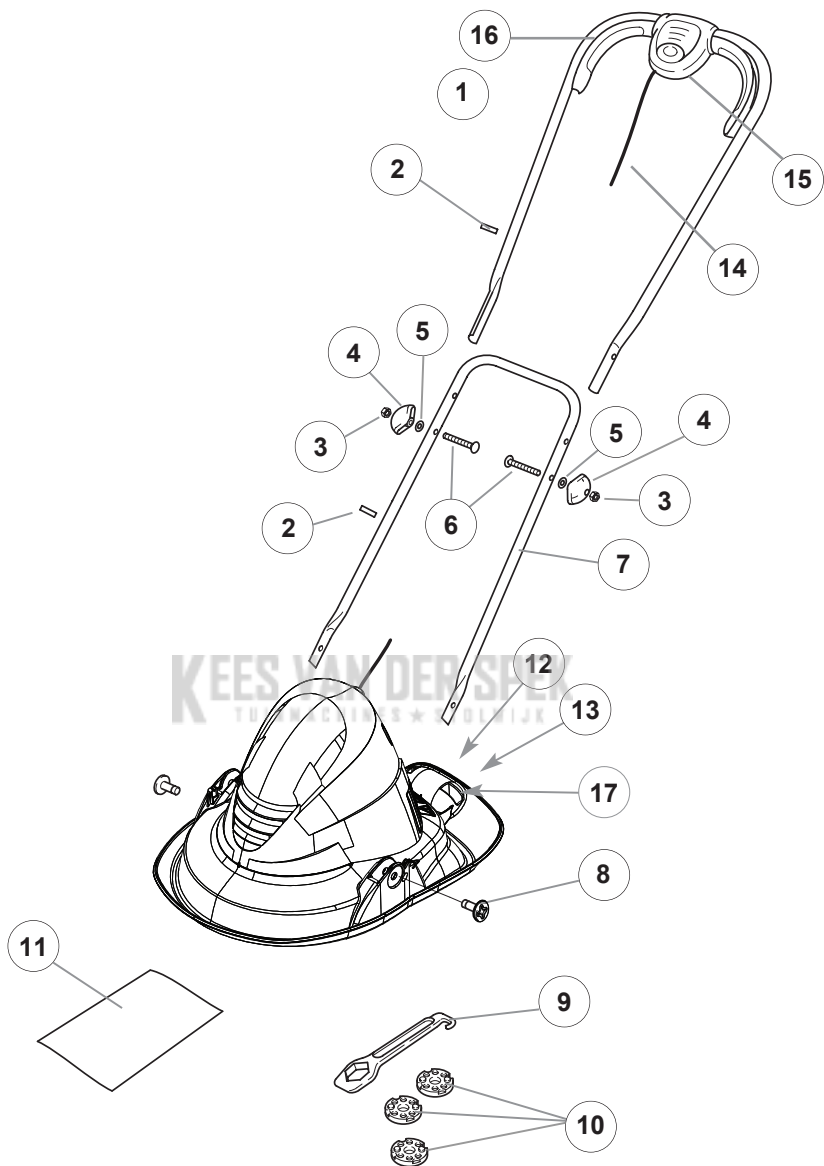

Turbo Lite 250
 Turbo Lite 260
 Turbo Lite 270

Original Instructions

LEES OVER DE SPECIFICATIE
 * STOLWIJK

 **WARNING**

IMPORTANT INFORMATION
 Read before use
 & retain for future reference

IMPORTANT Please register your product warranty on line.
 To register your warranty and for all your parts requirements please visit www.flymo.com
 For all other enquiries
 ☎ 0344 844 4558 UK 1800 882 350 ROI
 ✉ customer.services@husqvarna.co.uk