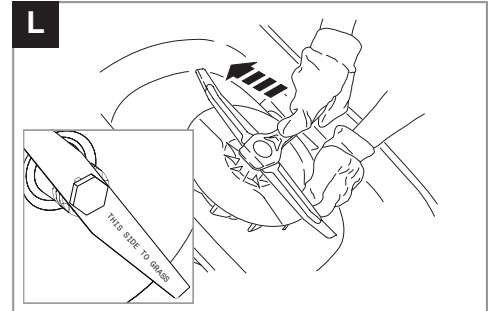

Turbo Lite 250
 Turbo Lite 260
 Turbo Lite 270

Original Instructions

LEES OVER DE SPECIFICATIE
 * STOLWIJK

 **WARNING**

IMPORTANT INFORMATION
 Read before use
 & retain for future reference

IMPORTANT Please register your product warranty on line.
 To register your warranty and for all your parts requirements please visit www.flymo.com
 For all other enquiries
 ☎ 0344 844 4558 UK 1800 882 350 ROI
 ✉ customer.services@husqvarna.co.uk