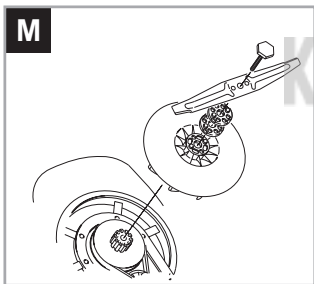

Turbo Lite 250
 Turbo Lite 260
 Turbo Lite 270

Original Instructions

LEES OVER DE SPECIFICATIE
 * STOLWIJK

 **WARNING**

IMPORTANT INFORMATION
 Read before use
 & retain for future reference

IMPORTANT Please register your product warranty on line.
 To register your warranty and for all your parts requirements please visit www.flymo.com
 For all other enquiries
 ☎ 0344 844 4558 UK 1800 882 350 ROI
 ✉ customer.services@husqvarna.co.uk