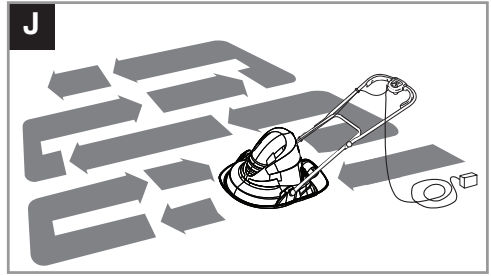

Turbo Lite 250
 Turbo Lite 260
 Turbo Lite 270

Original Instructions

LEES OVER DE SPECIFICATIE
 * STOLWIJK

 **WARNING**

IMPORTANT INFORMATION
 Read before use
 & retain for future reference

IMPORTANT Please register your product warranty on line.
 To register your warranty and for all your parts requirements please visit www.flymo.com
 For all other enquiries
 ☎ 0344 844 4558 UK 1800 882 350 ROI
 ✉ customer.services@husqvarna.co.uk