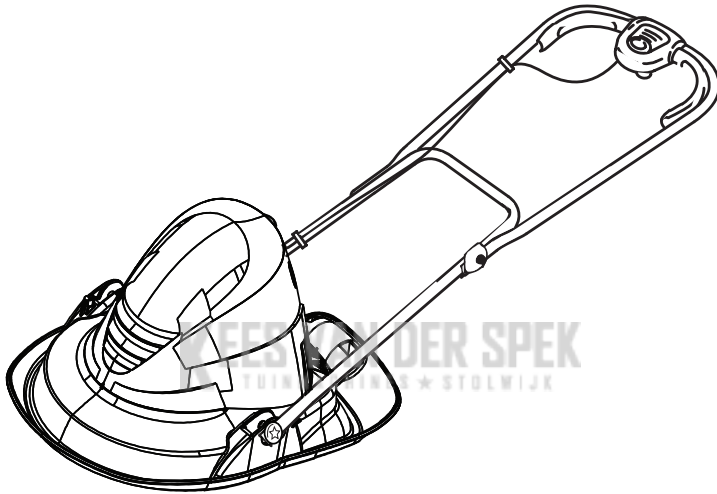

Turbo Lite 250
 Turbo Lite 260
 Turbo Lite 270

Original Instructions

LEES OVER DE SPECIFICATIE
 * STOLWIJK

 **WARNING**

IMPORTANT INFORMATION
 Read before use
 & retain for future reference

IMPORTANT Please register your product warranty on line.
 To register your warranty and for all your parts requirements please visit www.flymo.com
 For all other enquiries
 ☎ 0344 844 4558 UK 1800 882 350 ROI
 ✉ customer.services@husqvarna.co.uk