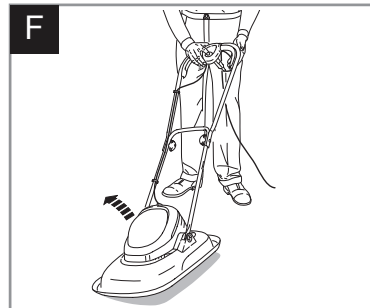

Turbo Lite 250
 Turbo Lite 260
 Turbo Lite 270

Original Instructions

LEES OVER DE SPECIFICATIE
 * STOLWIJK

 **WARNING**

IMPORTANT INFORMATION
 Read before use
 & retain for future reference

IMPORTANT Please register your product warranty on line.
 To register your warranty and for all your parts requirements please visit www.flymo.com
 For all other enquiries
 ☎ 0344 844 4558 UK 1800 882 350 ROI
 ✉ customer.services@husqvarna.co.uk