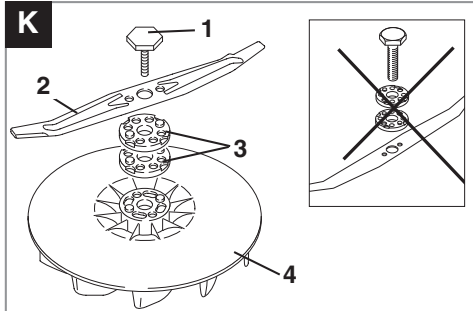

Turbo Lite 250
 Turbo Lite 260
 Turbo Lite 270

Original Instructions

LEES OVER DE SPECIFICATIE
 * STOLWIJK

 **WARNING**

IMPORTANT INFORMATION
 Read before use
 & retain for future reference

IMPORTANT Please register your product warranty on line.
 To register your warranty and for all your parts requirements please visit www.flymo.com
 For all other enquiries
 ☎ 0344 844 4558 UK 1800 882 350 ROI
 ✉ customer.services@husqvarna.co.uk