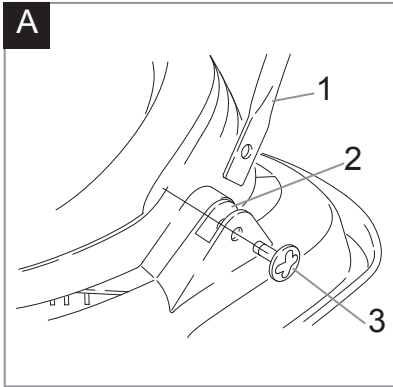

Turbo Lite 250
 Turbo Lite 260
 Turbo Lite 270

Original Instructions

LEES OVER DE SPECIFICATIE
 * STOLWIJK

 **WARNING**

IMPORTANT INFORMATION
 Read before use
 & retain for future reference

IMPORTANT Please register your product warranty on line.
 To register your warranty and for all your parts requirements please visit www.flymo.com
 For all other enquiries
 ☎ 0344 844 4558 UK 1800 882 350 ROI
 ✉ customer.services@husqvarna.co.uk