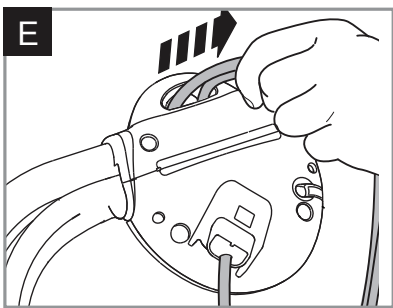

Turbo Lite 250
 Turbo Lite 260
 Turbo Lite 270

Original Instructions

LEES OVER DE SPECIFICATIE
 * STOLWIJK

 **WARNING**

IMPORTANT INFORMATION
 Read before use
 & retain for future reference

IMPORTANT Please register your product warranty on line.
 To register your warranty and for all your parts requirements please visit www.flymo.com
 For all other enquiries
 ☎ 0344 844 4558 UK 1800 882 350 ROI
 ✉ customer.services@husqvarna.co.uk