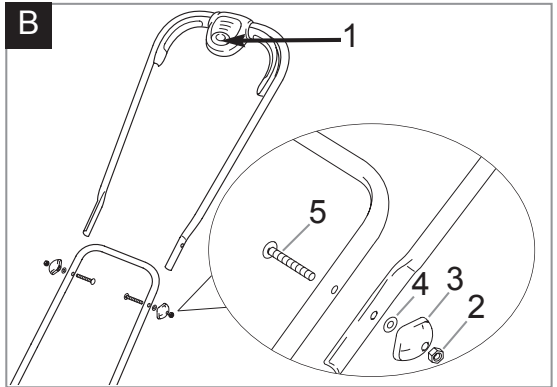

Turbo Lite 250
 Turbo Lite 260
 Turbo Lite 270

Original Instructions

LEES OVER DE SPECIFICATIE
 * STOLWIJK

 **WARNING**

IMPORTANT INFORMATION
 Read before use
 & retain for future reference

IMPORTANT Please register your product warranty on line.
 To register your warranty and for all your parts requirements please visit www.flymo.com
 For all other enquiries
 ☎ 0344 844 4558 UK 1800 882 350 ROI
 ✉ customer.services@husqvarna.co.uk