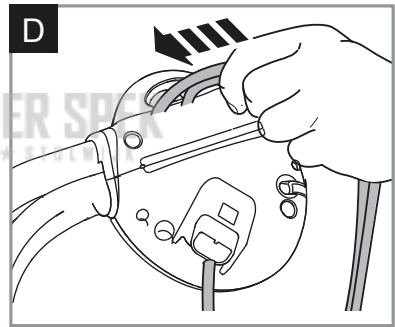

Turbo Lite 250
 Turbo Lite 260
 Turbo Lite 270

Original Instructions

LEES OVER DE SPECIFICATIE
 * STOLWIJK

 **WARNING**

IMPORTANT INFORMATION
 Read before use
 & retain for future reference

IMPORTANT Please register your product warranty on line.
 To register your warranty and for all your parts requirements please visit www.flymo.com
 For all other enquiries
 ☎ 0344 844 4558 UK 1800 882 350 ROI
 ✉ customer.services@husqvarna.co.uk