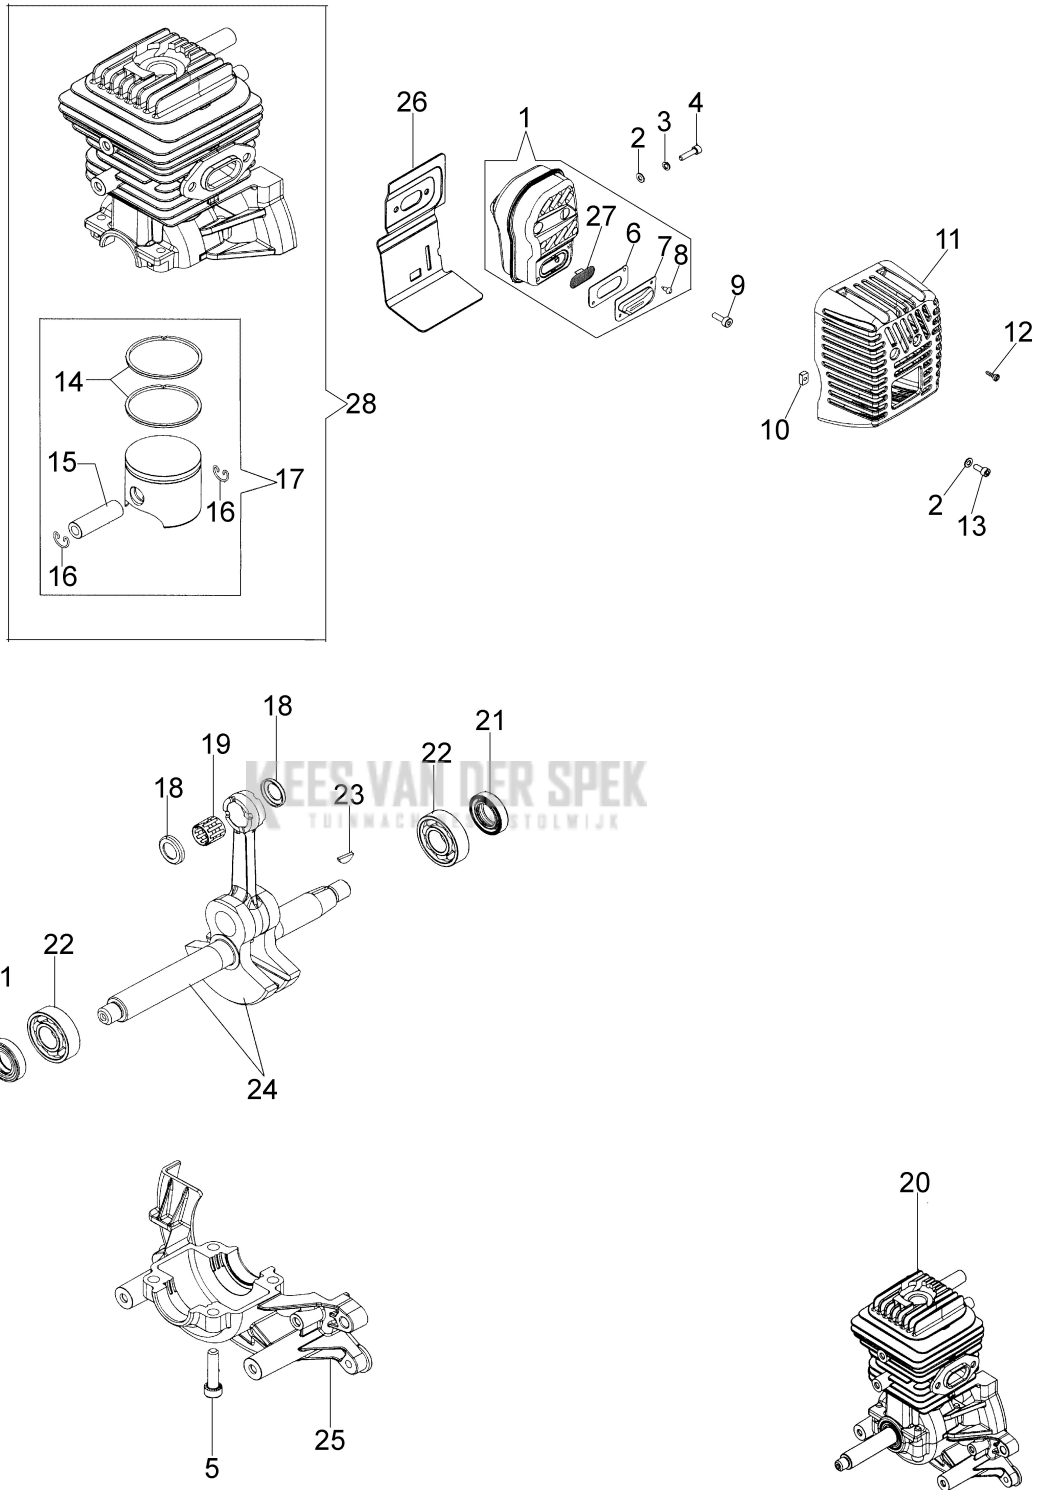

KEES VAN DER SPEK
TUINMACHINES ★ STOLWIJK

Illustratie Engine

Ref.Nu	Qty	Part number	Description	Validity from	Validity till	Notes	Bulletin
1	1	55020084CR	Muffler				
2	1	3916005R	Washer				
3	1	3819006R	Washer				
4	1	3801013R	Screw				
5	4	3801051R	Screw				
6	1	56550159R	Gasket				
7	1	56560087R	Deflector				
8	2	012000028	Screw				
9	2	3801068R	Screw				
10	1	55020106R	Plate				
11	1	55020054R	Muffler cover				
12	2	3960142R	Screw				
13	1	3801009R	Screw				
14	2	61050046R	Piston ring	SN 4601032319			BT6-081-06/11
15	1	072700045R	Piston pin				
16	2	093000167R	Ring				
17	1	56552011A	Piston assy	SN 4601032319			BT6-081-06/11
18	2	074000267AR	Spacer				
19	1	072700046R	Bearing				
20	1	55022022R	Short block				
21	2	50272004R	Seal ring				
22	2	3034009R	Bearing				
23	1	4098232R	Key				
24	1	55020001R	Crankshaft				
25	1	61240047AR	Motor housing				
26	1	55020036R	Deflector				
27	1	56550143R	Net				
28	1	56552012B	Complete cylinder				

Illustratie Starter assy

Ref.Nu	Qty	Part number	Description	Validity from	Validity till	Notes	Bulletin
1	1	3801013R	Screw				
2	1	3916005R	Washer				
3	1	3819006R	Washer				
4	1	-	Not available for this product				
5	1	072700089R	Bushing				
6	1	55020083R	Starter assy				
7	1	61240005R	Bushing				
8	1	61200015R	Starter handle				
9	1	55020010R	Throttle cable				
10	1	004000132R	Spring				
11	1	55020086R	Starter rope				
12	1	56550022R	Starter pulley				
13	1	56550021R	Shaft joint				
14	1	3027005R	Ring				
15	1	56520040AR	Plate				
16	1	3918020R	Washer				
17	1	3801010R	Screw				
18	2	3801007	Screw				
19	2	006000315R	Washer				
20	2	3916004R	Washer				
21	1	56550182AR	Ignition coil				
22	2	61170014A	Spacer				
23	1	3980012	Nut				
24	1	61320057AR	Flywheel				
25	1	3055118	Spark plug				
26	2	3801011R	Screw				
27	1	55022017	Labels kit				
28	1	55022018	Gasket set				
29	1	55020099R	Tool kit				