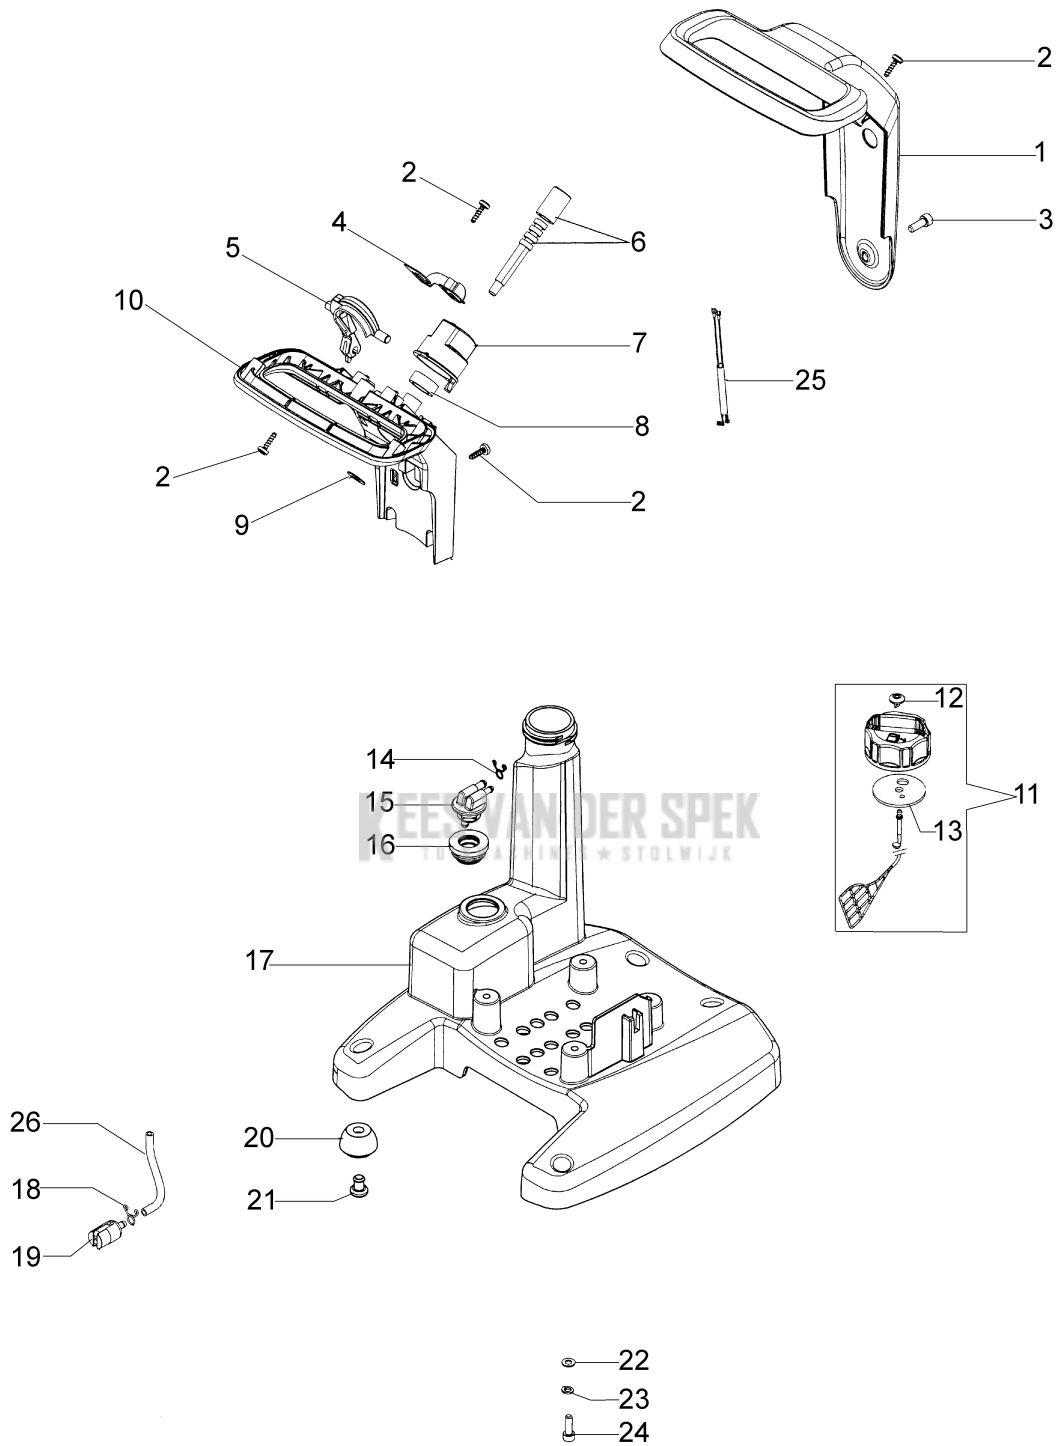

Illustratie Starter assy

Ref.Nu	Qty	Part number	Description	Validity from	Validity till	Notes	Bulletin
1	1	3801013R	Screw				
2	1	3916005R	Washer				
3	1	3819006R	Washer				
4	1	-	Not available for this product				
5	1	072700089R	Bushing				
6	1	55020083R	Starter assy				
7	1	61240005R	Bushing				
8	1	61200015R	Starter handle				
9	1	55020010R	Throttle cable				
10	1	004000132R	Spring				
11	1	55020086R	Starter rope				
12	1	56550022R	Starter pulley				
13	1	56550021R	Shaft joint				
14	1	3027005R	Ring				
15	1	56520040AR	Plate				
16	1	3918020R	Washer				
17	1	3801010R	Screw				
18	2	3801007	Screw				
19	2	006000315R	Washer				
20	2	3916004R	Washer				
21	1	56550182AR	Ignition coil				
22	2	61170014A	Spacer				
23	1	3980012	Nut				
24	1	61320057AR	Flywheel				
25	1	3055118	Spark plug				
26	2	3801011R	Screw				
27	1	55022017	Labels kit				
28	1	55022018	Gasket set				
29	1	55020099R	Tool kit				

KEES VAN DER SPEK
TUINMACHINES ★ STOLWIJK

Illustratie Fuel tank and handle

Ref.Nu	Qty	Part number	Description	Validity from	Validity till	Notes	Bulletin
1	1	55020004R	Half grip upper				
2	12	3960142R	Screw				
3	1	3801010R	Screw				
4	1	55022023	Contact				
5	1	55020005R	Complete throttle				
6	1	55020007R	Screw				
7	1	55020006R	Knob				
8	1	55020037R	Ring				
9	1	3057006R	Washer				
10	1	55020003R	Half grip lower				
11	1	55022004R	Tank cap				
12	1	4098658AR	Breather valve				
13	1	55020108R	Gasket				
14	1	3059002	Band				
15	1	4162270AR	Fittings				
16	1	4162268R	Bushing				
17	1	55020082R	Tank				
18	1	4098377R	Band				
19	1	094600450R	Fuel filter				
20	4	55020062R	AV-mount				
21	4	4221012	Pin				
22	4	3916005R	Washer				
23	4	3819006R	Washer				
24	4	3801011R	Screw				
25	1	55020094R	Cable				
26	1	55020090R	Tube				