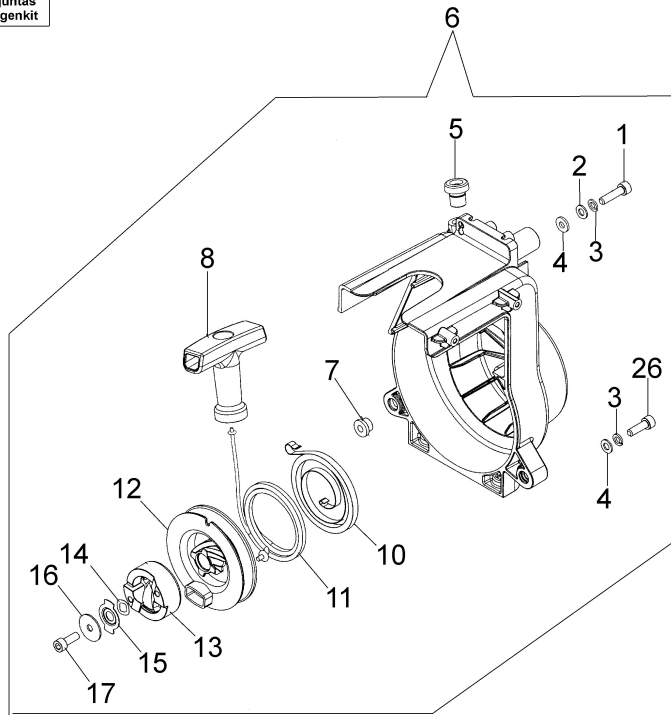

27
Kit etichette
Labels set
Jeu etiquette
Juego etiquetas
Etikettenkit

28
kit guarnizioni
Gasket set
Jeu joints
Juego juntas
Dichtungenset

KEES VAN DER SPEK
TUINMACHINES * STOLWIJK