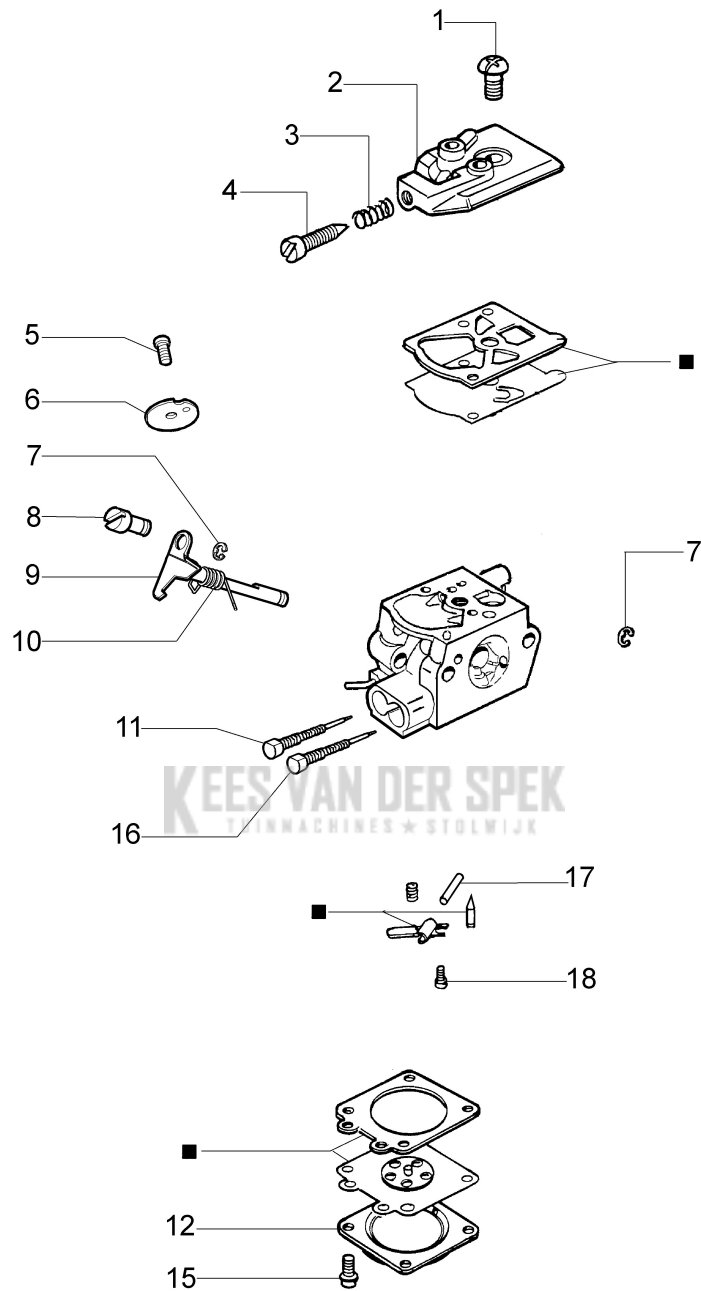

13 KIT RIPARAZIONE
REPAIR KIT

Illustratie Carbuirettor

Ref.Nu	Qty	Part number	Description	Validity from	Validity till	Notes	Bulletin
1	1	003300197	Screw				
2	1	2318777	Cover				
3	1	094600148	Spring				
4	1	074000240	Adjust. screw				
5	1	50010141	Screw				
6	1	375100078	Shutter				
7	2	095000164	Ring				
8	1	2318211	Pin				
9	1	2318737	Shaft				
10	1	072700347	Spring				
11	1	2318779	Adjust. screw MIN				
12	1	2318191	Cover				
13	1	2318671	Repair kit				
15	4	035000162	Screw				
16	1	2318778	Adjust. screw				
17	1	003300201	Spindle				
18	1	003300202	Screw				

KEES VAN DER SPEK
TUINMACHINES ★ STOLWIJK