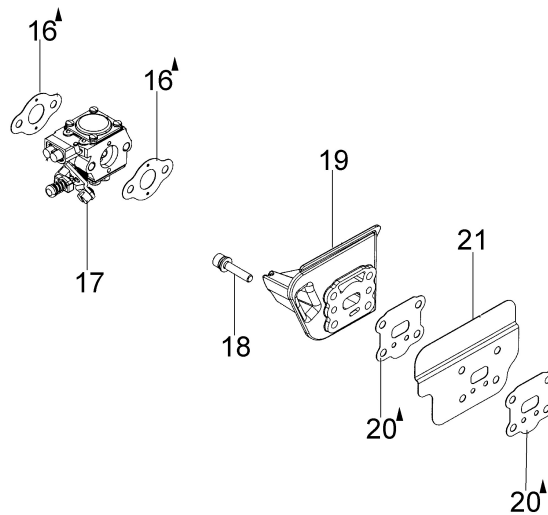

22[▲]
kit guarnizioni
Gasket set
Jeu joints
Juego juntas
Dichtungenskit