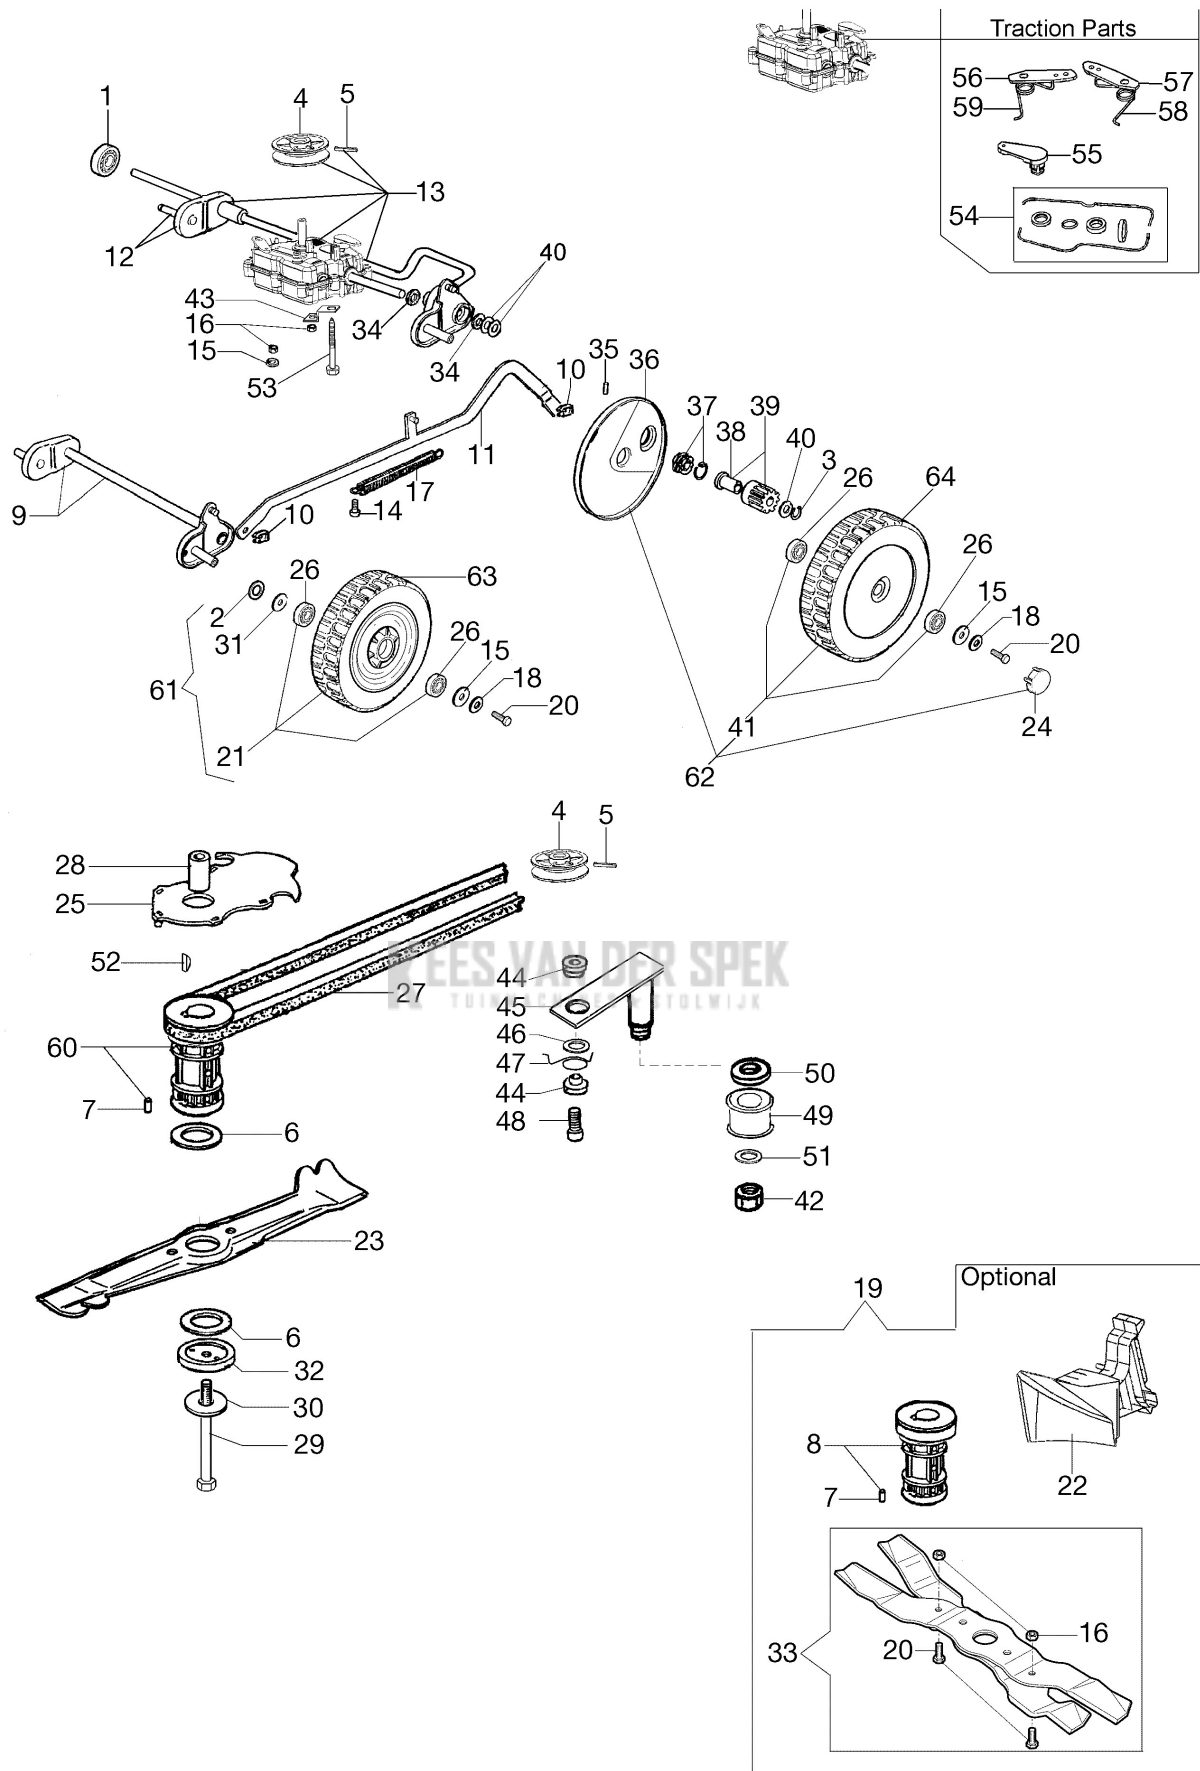

Illustratie Axle assy (From March '13)

Ref.Nu	Qty	Part number	Description	Validity from	Validity till	Notes	Bulletin
1	1	3035023R	Bearing				
2	4	N4399100	Spacer	SN 6023024267			BT5-074-06/13
3	2	3024012R	Snap ring				
4	1	8203480R	Pulley				
5	1	3022020R	Plug				
6	2	8201246R	Washer				
7	2	3023010R	Plug				
8	1	8203399R	Hub				BT5-074-06/13
9	1	8203308BR	Front axle				
10	2	3033131R	Clamp				
11	1	8203371R	Lever				
12	1	8203358BR	Rear axle				
13	1	8203434FR	Axle and trasmission				
14	1	3801022R	Screw				
15	1	3918009R	Washer				
16	4	3914006R	Nut				
17	1	8203375R	Spring				
18	4	3819009R	Washer				
19	1	8203502AR	Mulching Kit	SN 6023024267			BT5-074-06/13
20	6	301000042R	Screw				
21	2	8203496AR	Front wheel	SN 6023024267			BT5-074-06/13
22	1	8203380R	Mulching cap				BT5-074-06/13
23	1	8203141R	Blade	SN 6023024267			BT5-074-06/13
24	2	8203501R	Wheel cover	SN 6023024267			BT5-074-06/13
25	1	8200341R	Guard				
26	8	3035015R	Bearing	SN 6023024267			BT5-074-06/13
27	1	3047028R	Belt				
28	1	8203463R	Spacer				
29	1	3906155R	Screw				
30	1	66060384R	Washer				
31	2	YN4392710	Washer	SN 6023024267			BT5-074-06/13
32	1	8203316R	Washer				
33	1	8203355CR	Blades kit				BT5-074-06/13
34	2	8202311R	Ring				
35	2	3033008R	Roller				
36	1	8203497R	Disk	SN 6023024267			BT5-074-06/13
37	1	8202071AR	Clamp left				
37	1	8202070AR	Clamp right				
38	2	8202062R	Bushing				
39	2	8202063R	Sprocket				
40	2	3064012R	Spacer				
41	2	8203495AR	Rear wheel	SN 6023024267			BT5-074-06/13
42	1	3914010R	Nut				
43	1	8203379R	Plate				
44	2	8203051	Spacer				
45	1	8203393AR	Lever