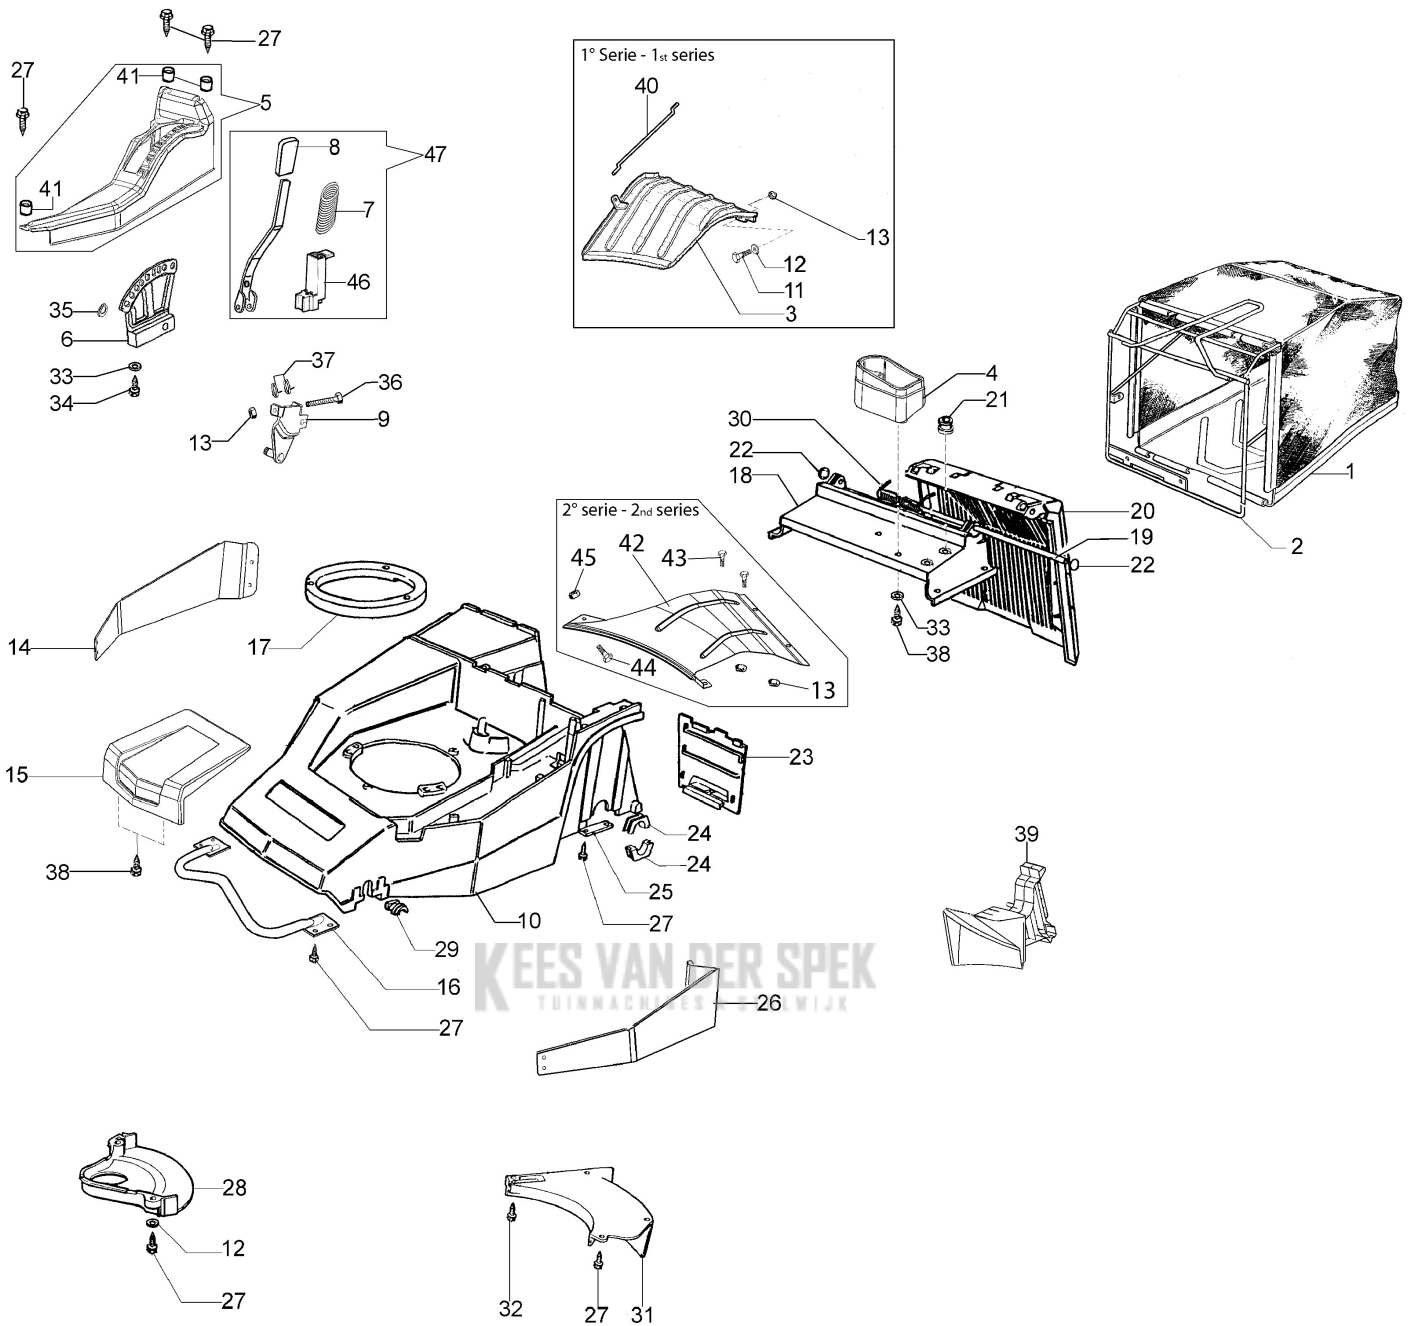

KEES VAN DER SPEK
TUINMACHERS W.I.J.K.

Illustratie Deck

Ref.Nu	Qty	Part number	Description	Validity from	Validity till	Notes	Bulletin
1	1	8203526	Grassbag				BT5-051-09/08
2	1	8203384AR	Frame				BT5-051-09/08
3	1	8203383AR	Deflector		SN 6026401037		BT5-051-09/08
4	1	8203398R	Toolholder				
5	1	8203378R	Cover				
6	1	8203523R	Sector				
7	1	8203546R	Spring	SN 6027432721			BT5-087-01/18
8	1	3046020	Knob				
9	1	8203364R	Support				
10	1	8203537	Deck + Guard	SN 6026401038			
11	2	301000042R	Screw		SN 6026401037		
12	5	3918009R	Washer				
13	2	3914006R	Nut				
14	1	8203472	Guard				
15	1	8203352R	Guard				
16	1	8203315BR	Guard				
17	1	8202201	Ring				
18	1	8203423R	Top cover				
19	1	8203012	Pin				
20	1	8203010R	Shutter				
21	2	8200322	Grommet				
22	2	3045027R	Clamp				
23	1	8201030R	Cover				
24	2	8201193C	Bushing				
25	2	8200452	Plate				
26	1	8203472	Guard				
27	15	3960031R	Screw				
28	1	8200239R	Guard				
29	2	8201363CR	Bushing				
30	1	8202029	Spring				
31	1	8203413R	Cover				
32	1	3960038R	Screw				
33	4	3918013R	Washer				
34	2	3906066R	Screw				
35	2	3024008	Snap ring				
36	1	3806049	Screw				
37	1	8203374R	Spring				
38	4	3960050R	Screw				
39	1	8203380R	Mulching cap				
40	1	8203467R	Tie rod		SN 6026401037		BT5-051-09/08
41	3	66060110R	Spacer				
42	1	8203514R	Lock	SN 6026401038			
43	2	3806038R	Screw	SN 6026401038			
44	1	3906019R	Screw	SN 6026401038			
45	1	3914003R	Nut	SN 6026401038			
46	1	8203535R	Clamp	SN 6027432721			BT5-087-01/18