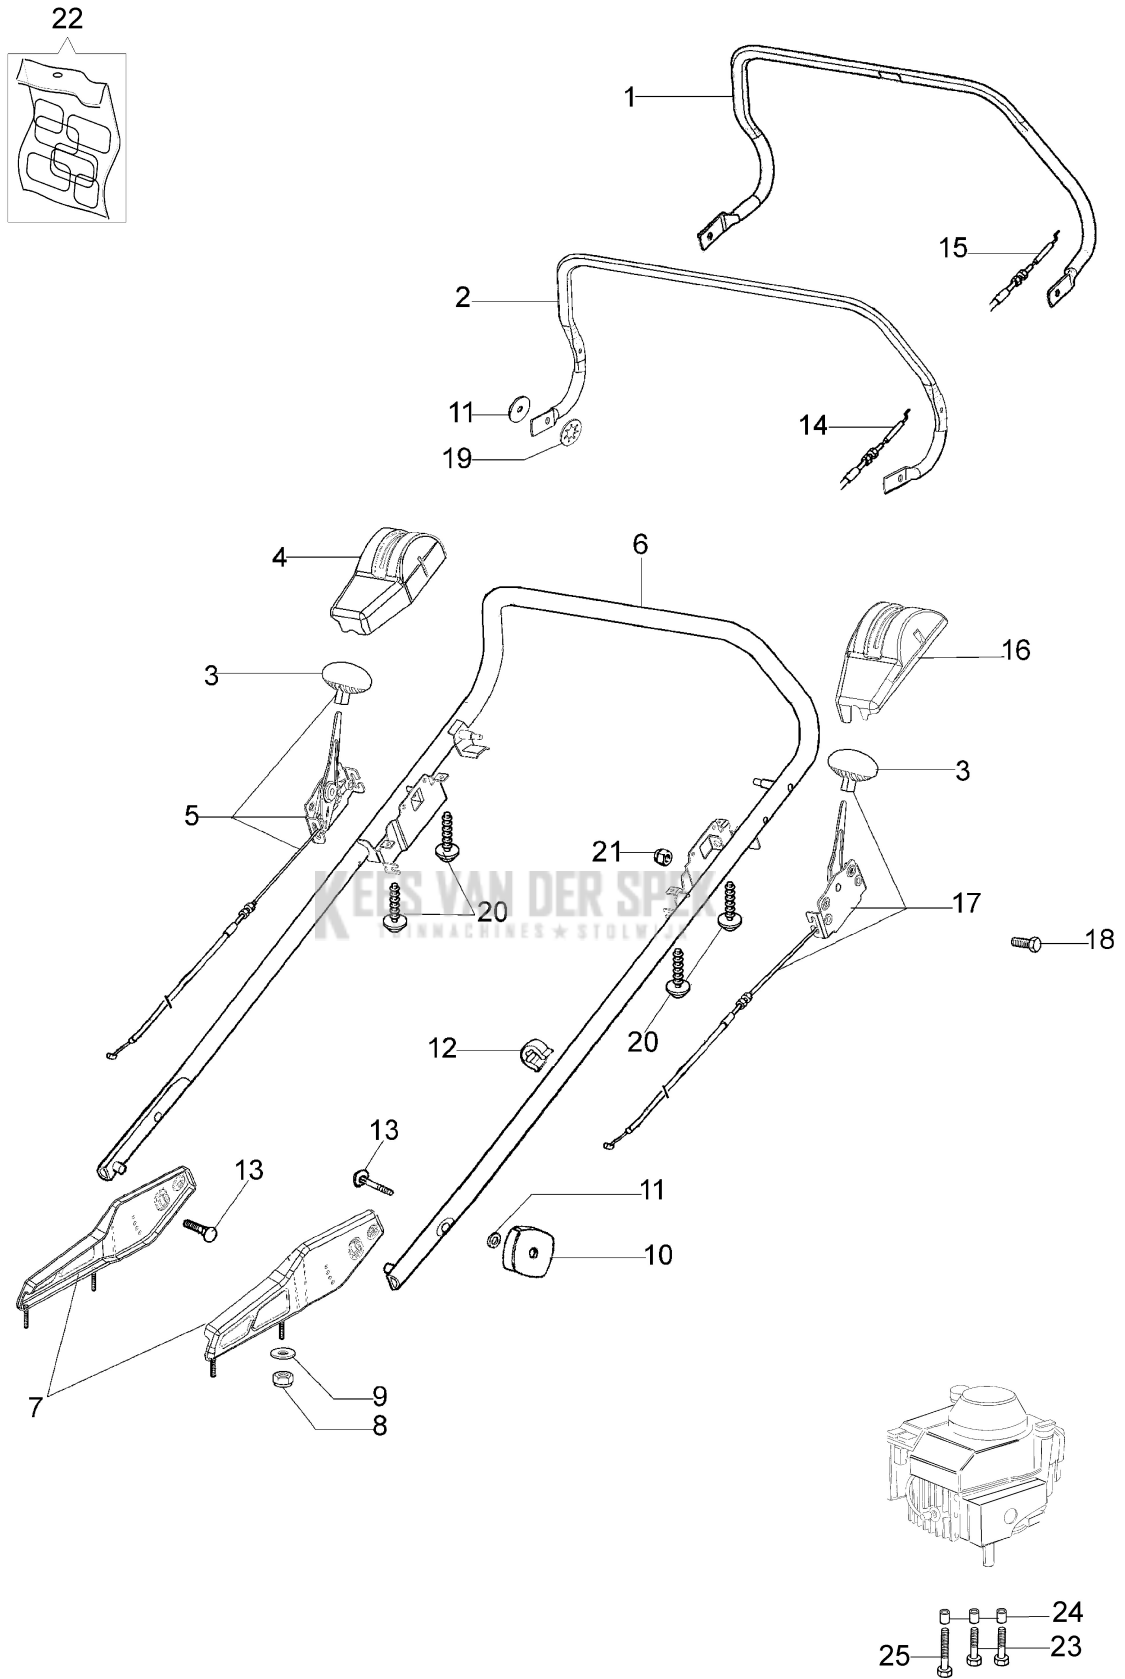

MR 55 TBI EURO 5 Lawnmower

Documenten

Handlebar

Deck

Axle assy (From March '13)

KEES VAN DER SPEK
TUINMACHINES ★ STOLWIJK

Illustratie Handlebar

Ref.Nu	Qty	Part number	Description	Validity from	Validity till	Notes	Bulletin
1	1	8203477R	Traction lever				
2	1	8203349R	Brake lever				
3	2	8203419R	Knob				
4	1	8203348R	Dashboard				
5	1	8203430R	Complete throttle				
6	1	8203343BR	Handlebar				
7	1	8203397	Support kit				
8	4	3914006R	Nut				
9	4	8200372	Washer				
10	2	66060395R	Knob				
11	2	3916008R	Washer				
12	2	66060231	Band				
13	2	3910015R	Screw				
14	1	8203407R	Engine brake wire				
15	1	8203402AR	Traction cable				
16	1	8203347R	Dashboard				
17	1	8203373AR	Gearbox lever (complete)				
18	2	3806021AR	Screw				
19	2	3045033R	Retainer washer				
20	4	3960016R	Screw				
21	4	3914003R	Nut				
22	1	8203474	Labels kit				
23	2	3906080	Screw				
24	3	8200217R	Spacer				
25	1	3906089	Screw				