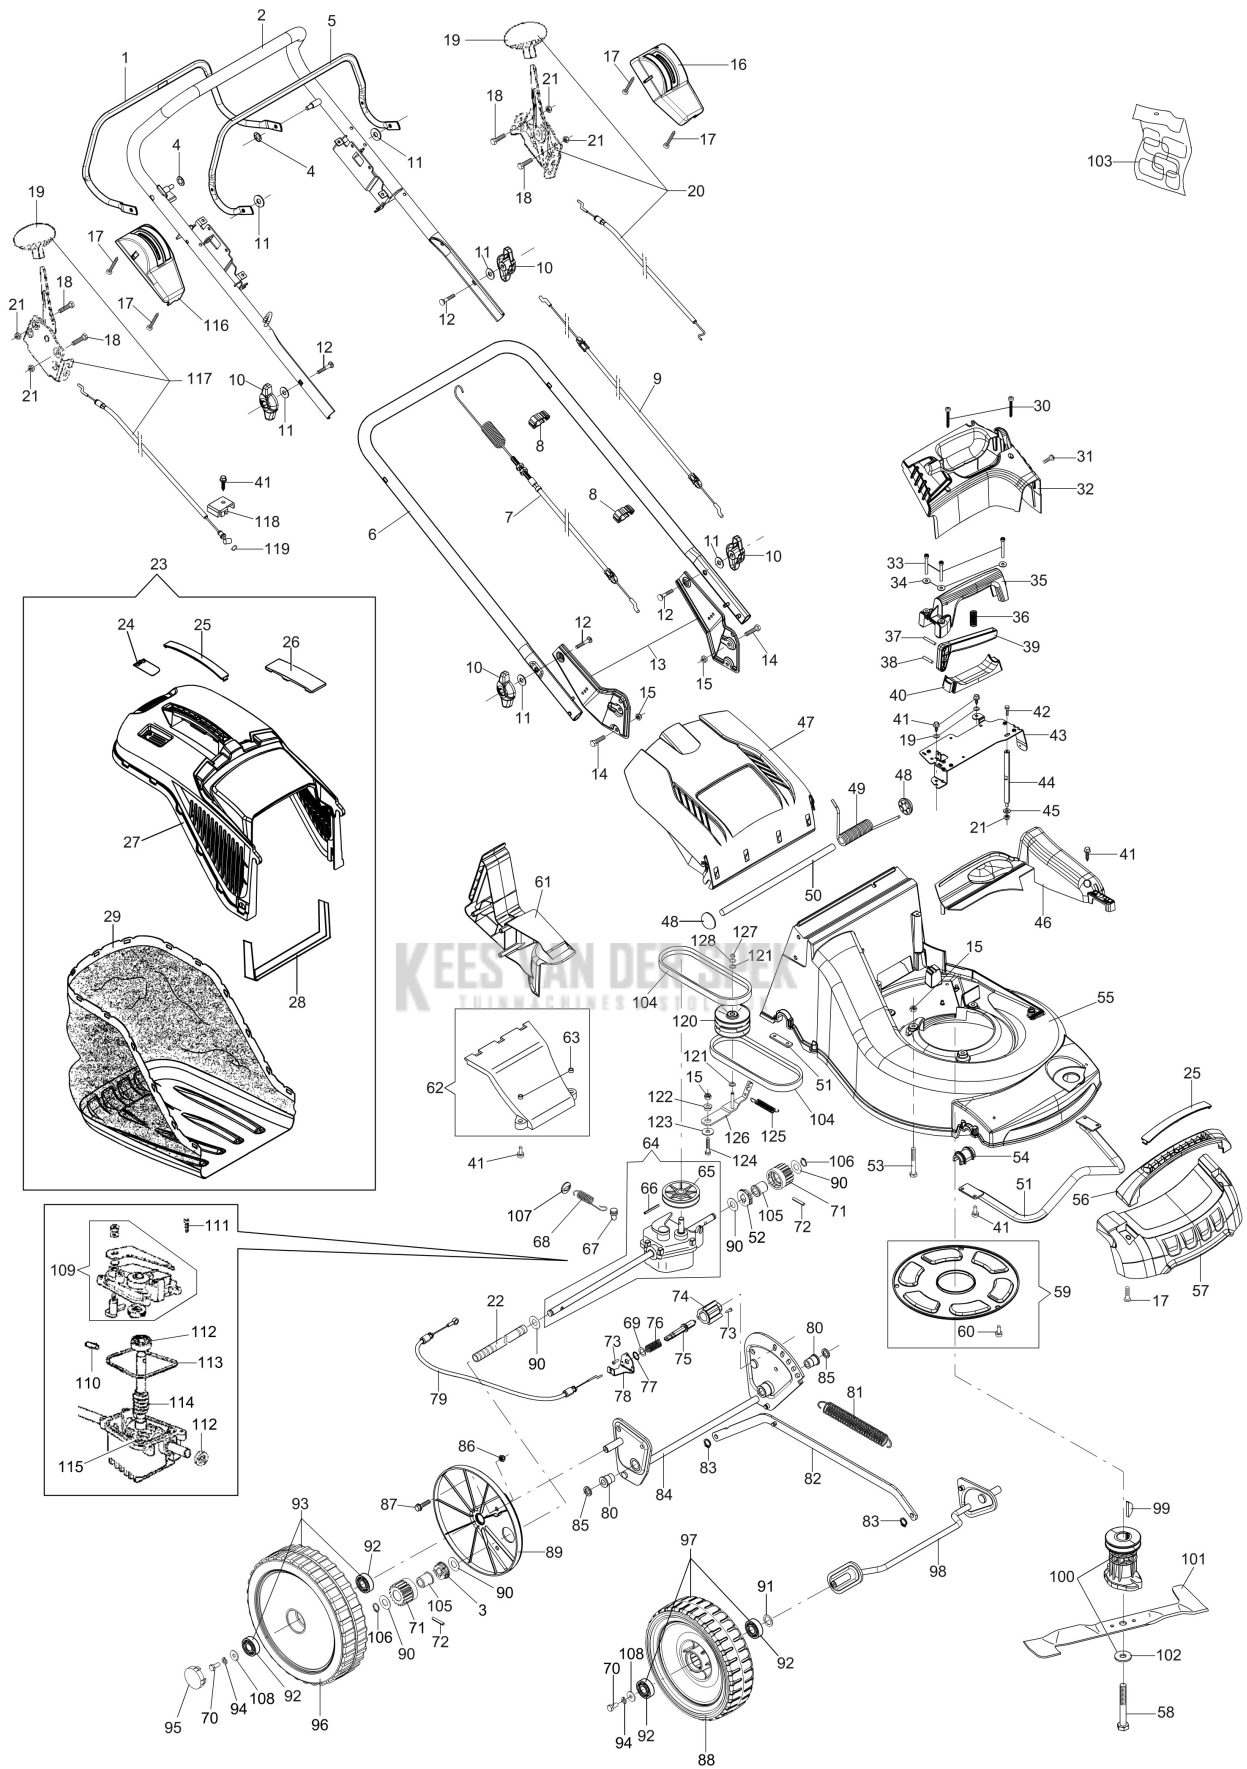

AR 53 VBD ALUMINIUM PRO (2018) Lawnmower

Documenten

[Illustrated parts list](#)

KEES VAN DER SPEK
TUINMACHINES ★ STOLWIJK

Illustratie Illustrated parts list

Illustratie Illustrated parts list

Ref.Nu	Qty	Part number	Description	Validity from	Validity till	Notes	Bulletin
1	1	66060583R	Traction lever				
2	2	66060592AR	Upper handle				
3	1	8202070AR	Clamp right				
4	2	3045033R	Retainer washer				
5	1	66060106R	Brake lever				
6	1	66060574AR	Lower handle				
7	1	8202031ER	Traction cable				
8	2	66060231	Band				
9	1	66060585R	Engine break cable				
10	4	66060620R	Knob				
11	6	3916008R	Washer				
12	4	3910015R	Screw				
13	1	66060394	Support set				
14	4	3906066R	Screw				
15	8	3914010R	Nut				
16	1	8203347R	Dashboard				
17	2	3960016R	Screw				
18	2	3806021AR	Screw				
19	1	8203419R	Knob				
20	1	66060596R	Complete throttle				
21	2	3914003R	Nut				
22	1	66060582R	Sheath				
23	1	66060528A	Grassbag kit				
24	1	66070521R	Shutter				
25	2	66070522R	Cover			Rosso ; Red	
26	1	66070466R	Lock				
27	1	66062112R	Frame				
28	1	66060256R	Support				
29	1	66060623R	Grassbag			Logo Efco	
30	2	3979018R	Screw				
31	1	3960137R	Screw				
32	1	66060490R	Cover				
33	3	3933063R	Screw				
34	3	3918005R	Washer				
35	1	66070533R	Handle				
36	1	66070550R	Spring				
37	1	3022035R	Plug				
38	1	3022033R	Plug				
39	1	66070534R	Lever				
40	1	66070539R	Lock				
41	14	3960031R	Screw				
42	1	301000042R	Screw				
43	1	66060467R	Support				
44	1	66060440R	Pin				
45	1	3916006R	Washer				
46	1	66060468R	Cover				