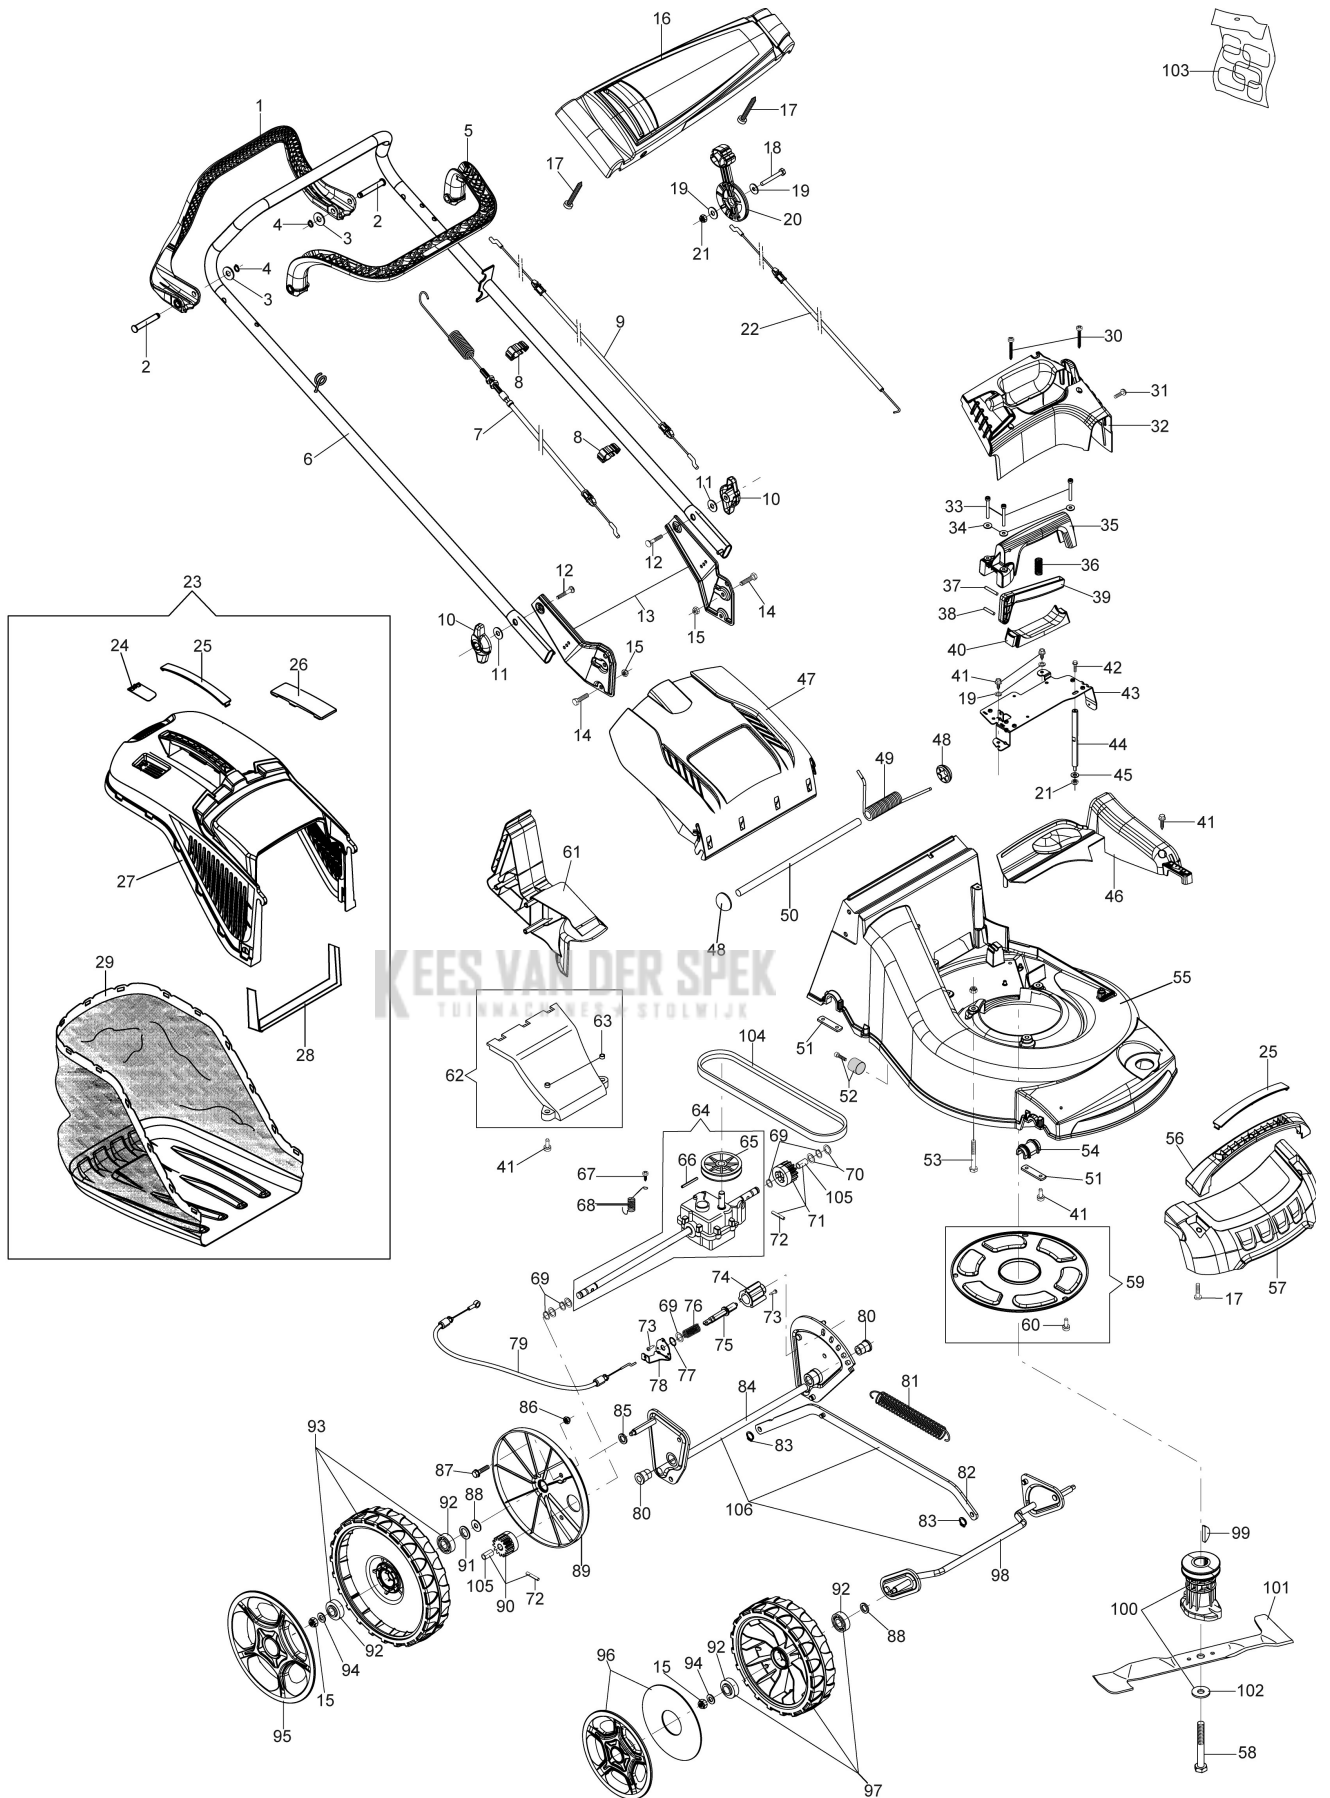

Illustratie Illustrated parts list

Ref.Nu	Qty	Part number	Description	Validity from	Validity till	Notes	Bulletin
1	1	66060398BR	Traction lever				
2	2	66060381BR	Pin				
3	2	3064037	Washer				
4	2	3024006	Snap ring				
5	1	66060316AR	Brake lever				
6	1	66060502R	Handlebar				
7	1	66060508R	Traction cable				
8	2	66060231	Band				
9	1	66060506R	Brake cable				
10	2	66060620R	Knob				
11	2	3916008R	Washer				
12	2	3910015R	Screw				
13	1	66060394	Support set				
14	4	3906066R	Screw				
15	8	3914010R	Nut				
16	1	66070128	Dashboard				
17	4	3960072	Screw				
18	1	3910019	Screw				
19	4	3918009R	Washer				
20	1	66070341R	Throttle lever				
21	2	3914006R	Nut				
22	1	66060518R	Throttle cable				
23	1	66060528A	Grassbag kit				
24	1	66070521R	Shutter				
25	2	66070522R	Cover				
26	1	66070466R	Lock				
27	1	66062112R	Frame				
28	1	66060256R	Support				
29	1	66060623R	Grassbag				
30	2	3979018R	Screw				
31	1	3960137R	Screw				
32	1	66060490R	Cover				
33	3	3933063R	Screw				
34	3	3918005R	Washer				
35	1	66070533R	Handle				
36	1	66070550R	Spring				
37	1	3022035R	Plug				
38	1	3022033R	Plug				
39	1	66070534R	Lever				
40	1	66070539R	Lock				
41	14	3960031R	Screw				
42	1	301000042R	Screw				
43	1	66060467R	Support				
44	1	66060440R	Pin				
45	1	3916006R	Washer				
46	1	66060468R	Cover				

KEES VAN DER SPEK
TUINMACHINES ★ STOLWIJK