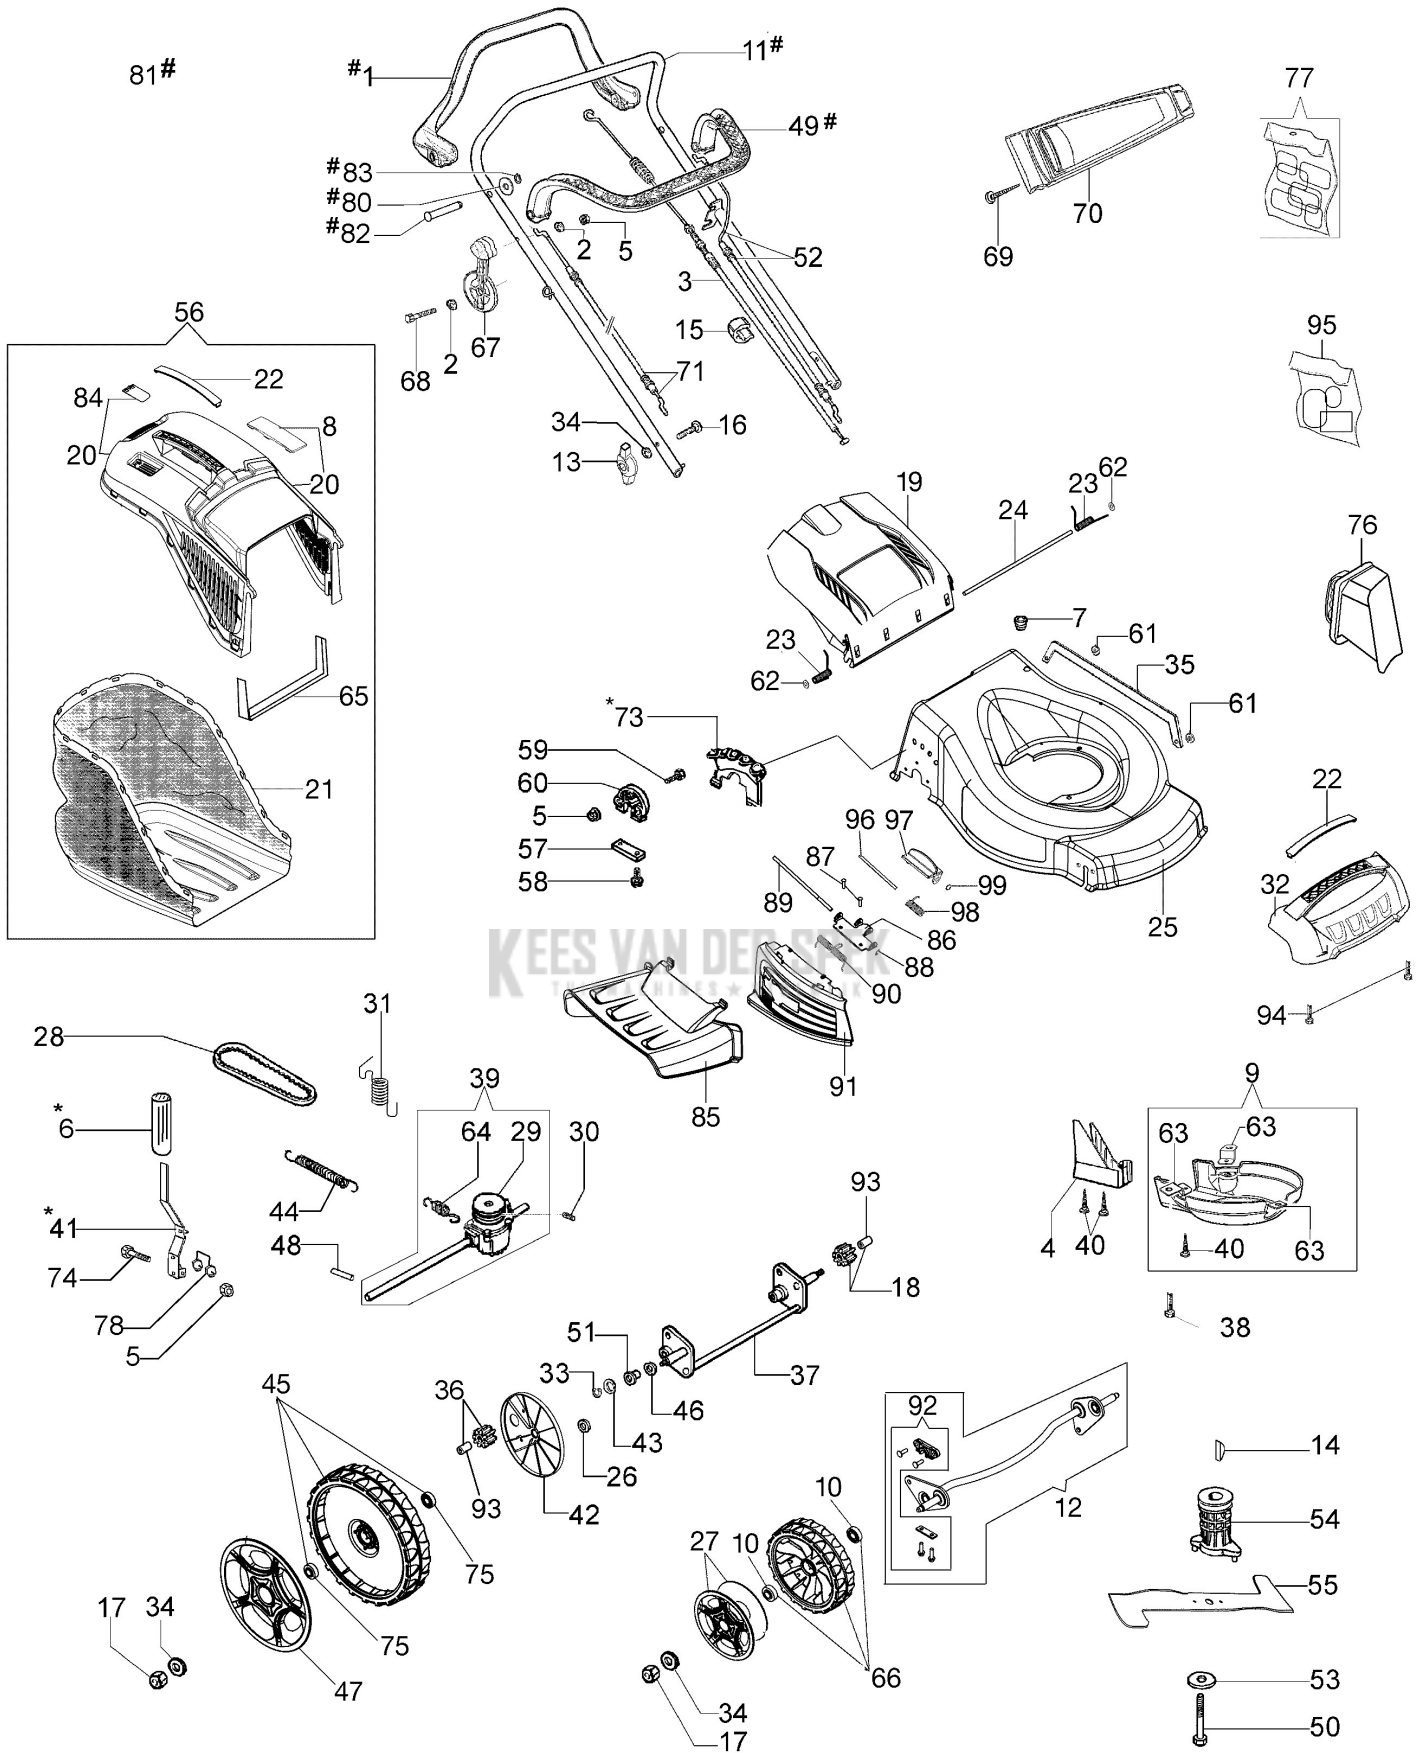

Illustratie Illustrated parts list

Ref.Nu	Qty	Part number	Description	Validity from	Validity till	Notes	Bulletin
1	1	66060398BR	Traction lever				
2	2	3918009R	Washer				
3	1	66070653R	Traction cable				
4	1	66070644R	Guard				
5	7	3914006R	Nut				
6	1	66070924R	Handle				
7	1	66030038	Grommet				
8	1	66070466R	Lock				
9	1	66070233A	Guard kit				
10	4	3035023R	Bearing				
11	1	66060421BR	Handlebar				
12	1	66070749	Axle kit				
13	2	66070944R	Tightening handle				
14	1	8202126R	Key				
15	2	66060231	Band				
16	2	3910015R	Screw				
17	4	3933032R	Nut				
18	1	66070437R	Left sprocket				
19	1	66110753R	Shutter			Rosso; Red	
20	1	66072047R	Frame				
21	1	66070876R	Grassbag				
22	2	66070522R	Cover				
23	1	66110609A	Kit spring				
24	1	66110026R	Deflector axle				
25	1	66070537AR	Deck				
26	2	3916015R	Washer				
27	2	66070885R	Wheel cover				
28	1	3047027R	Belt				
29	1	66070450R	Pulley				
30	1	3022020R	Plug				
31	1	66070652R	Spring				
32	1	66070488R	Guard				
33	4	3024012R	Snap ring				
34	7	3916008R	Washer				
35	1	66070229	Rod				
36	1	66070436R	Right sprocket				
37	1	66070287AR	Rear axle				
38	3	3806076R	Screw				
39	1	66070755A	Transmission				
40	5	011200035R	Screw				
41	1	66070286CR	Lever				
42	2	66070756	Wheel cover				
43	1	66030044	Spacer				
44	1	66070036R	Spring				
45	2	66070721R	Complete wheel				
46	2	8202311R	Ring				

KEES VAN DER SPEK
TUINMACHINES ★ STOLWIJK