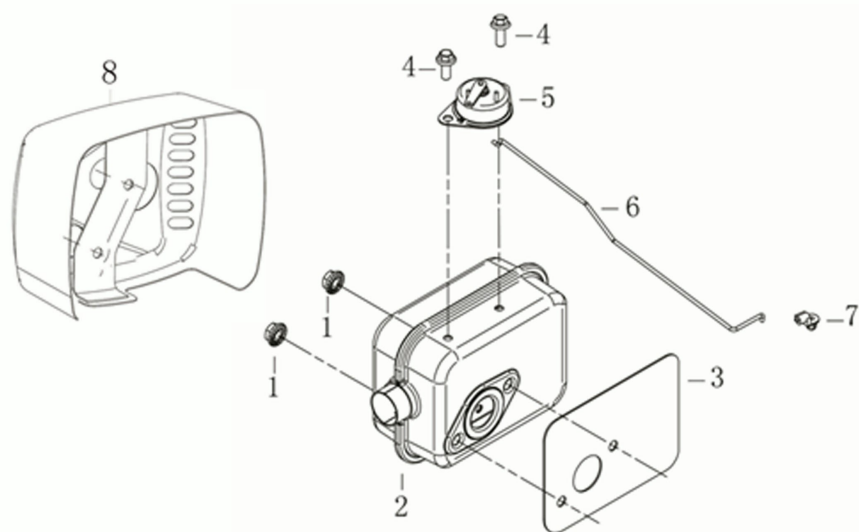

KEES VAN DER SPEK
TUINMACHINES ★ STOLWIJK

Illustratie Muffler

Ref.Nu	Qty	Part number	Description	Validity from	Validity till	Notes	Bulletin
1	2	L66150185	Nut				
2	1	L66151615	Muffler				
3	1	L66151616	Gasket				
4	2	L66151617	Screw				
5	1	L66150730	Complete throttle				
6	1	L66151618	Rod				
7	1	L66150731	Shoe				
8	1	L66151619	Muffler cover				

KEES VAN DER SPEK
TUINMACHINES ★ STOLWIJK