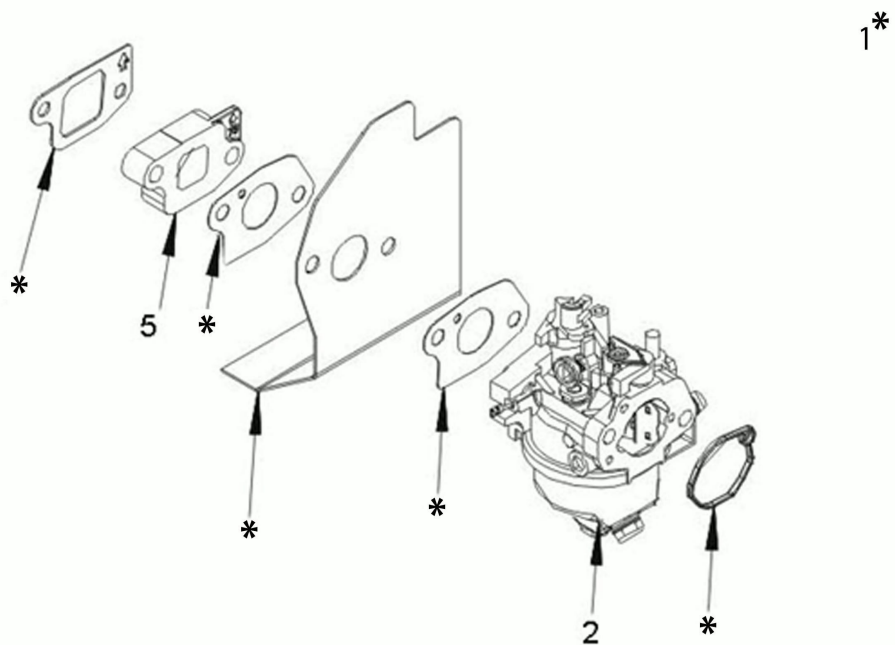

KEES VAN DER SPEK
TUINMACHINES * STOLWIJK

Illustratie Carburetor

Ref.Nu	Qty	Part number	Description	Validity from	Validity till	Notes	Bulletin
1	1	L66151573	Gasket set				
2	1	L66151607	Carburetor				
5	1	L66151608	Insulator				

KEES VAN DER SPEK
TUINMACHINES ★ STOLWIJK