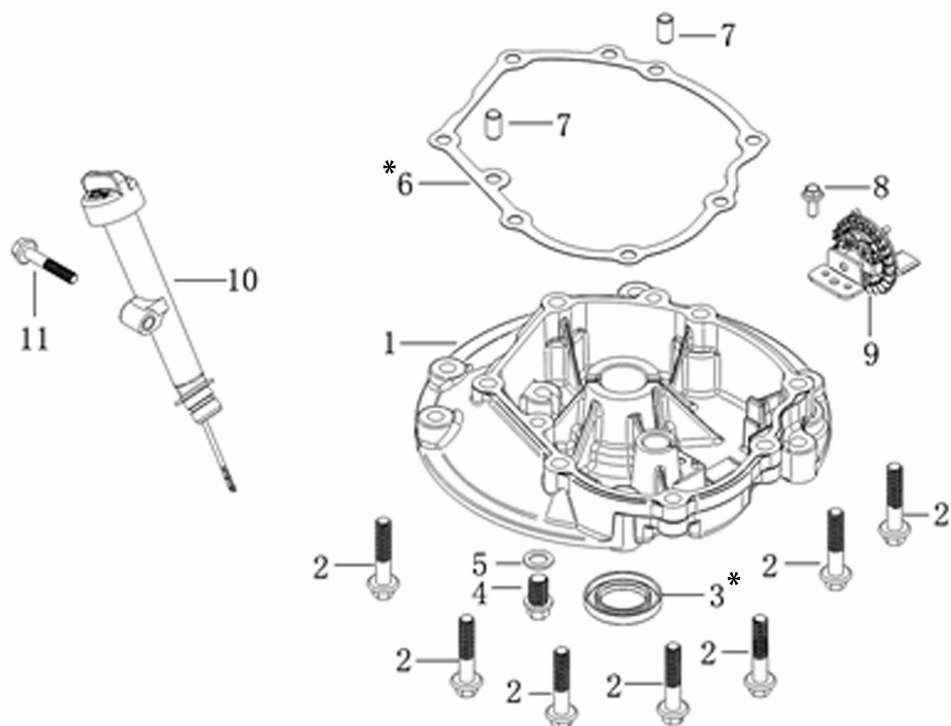

12*

KEES VAN DER SPEK
TUINMACHINES * STOLWIJK

Illustratie Crankcase cover

Ref.Nu	Qty	Part number	Description	Validity from	Validity till	Notes	Bulletin
1	1	L66151592	Crankcase cover				
2	7	L66150901	Bolt				
3	1	L66150462	Gasket				
4	1	L66150352	Screw				
5	1	L66150354	Washer				
6	1	L66151593	Gasket				
7	2	L66150357	Plug				
8	1	L66150729	Screw				
9	1	L66151594	Governor				
10	1	L66151595	Oil cap assy				
11	1	L66150453	Screw				
12	1	L66151573	Gasket set				

KEES VAN DER SPEK
TUINMACHINES ★ STOLWIJK