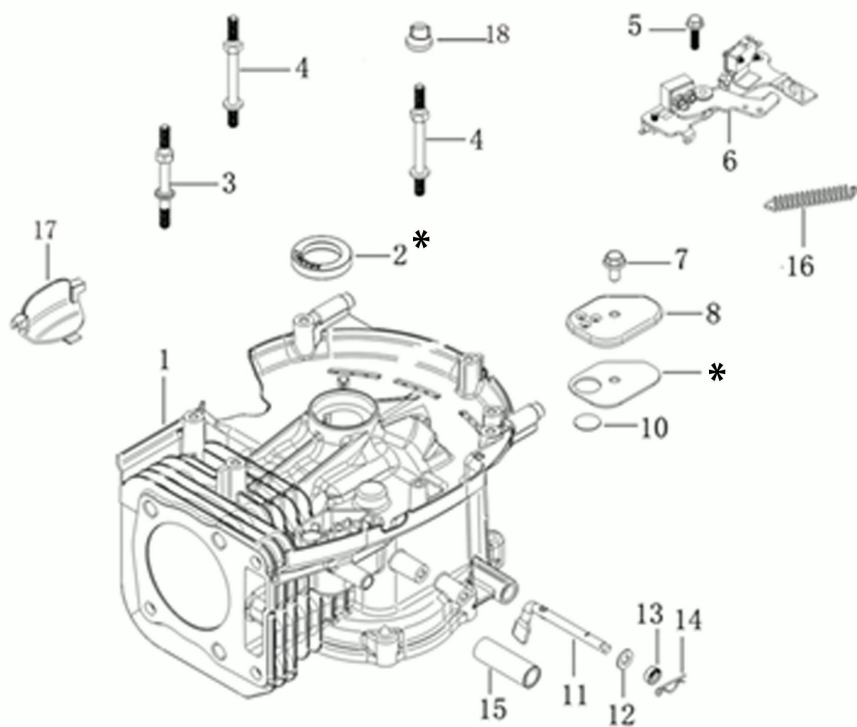

KEES VAN DER SPEK
TUINMACHINES ★ STOLWIJK

6●

11*

KEES VAN DER SPEK
TUINMACHINES * STOLWIJK

Illustratie Top cover

| Ref.Nu | Qty | Part number | Description | Validity from | Validity till | Notes | Bulletin |
|--------|-----|-------------|--------------------|---------------|---------------|-------|----------|
| 1 | 4 | L66150251 | Screw | | | | |
| 2 | 1 | L66151581 | Cover | | | | |
| 3 | 1 | L66151582 | Gasket | | | | |
| 4 | 1 | 3055123 | Spark plug | | | | |
| 5 | 6 | L66150005 | Screw | | | | |
| 6 | 1 | L66151574 | Head comp.cylinder | | | | |
| 7 | 2 | L66150709 | Stud | | | | |
| 8 | 2 | L66150396 | Stud | | | | |
| 10 | 2 | L66150350 | Plug | | | | |
| 11 | 1 | L66151573 | Gasket set | | | | |

KEES VAN DER SPEK
TUINMACHINES ★ STOLWIJK

9*

KEES VAN DER SPEK
TUINMACHINES * STOLWIJK

Illustratie Crankcase

| Ref.Nu | Qty | Part number | Description | Validity from | Validity till | Notes | Bulletin |
|--------|-----|-------------|----------------------|---------------|---------------|-------|----------|
| 1 | 1 | L66151583 | Crankcase | | | | |
| 2 | 1 | L66150409 | Seal ring | | | | |
| 3 | 1 | L66150407 | Stud | | | | |
| 4 | 2 | L66150408 | Stud | | | | |
| 5 | 1 | L66150416 | Screw | | | | |
| 6 | 1 | L66151584 | Brake | | | | |
| 7 | 1 | L66150464 | Screw | | | | |
| 8 | 1 | L66151585 | Cap,breather chamber | | | | |
| 9 | 1 | L66151573 | Gasket set | | | | |
| 10 | 1 | L66151586 | Pin | | | | |
| 11 | 1 | L66151587 | Governor arm shaft | | | | |
| 12 | 1 | L66150035 | Washer | | | | |
| 13 | 1 | L66150419 | Gasket | | | | |
| 14 | 1 | L66150353 | Plug | | | | |
| 15 | 1 | L66151588 | Tube | | | | |
| 16 | 1 | L66151589 | Spring | | | | |
| 17 | 1 | L66150480 | Cable | | | | |
| 18 | 1 | L66151590 | Fixing plate | | | | |