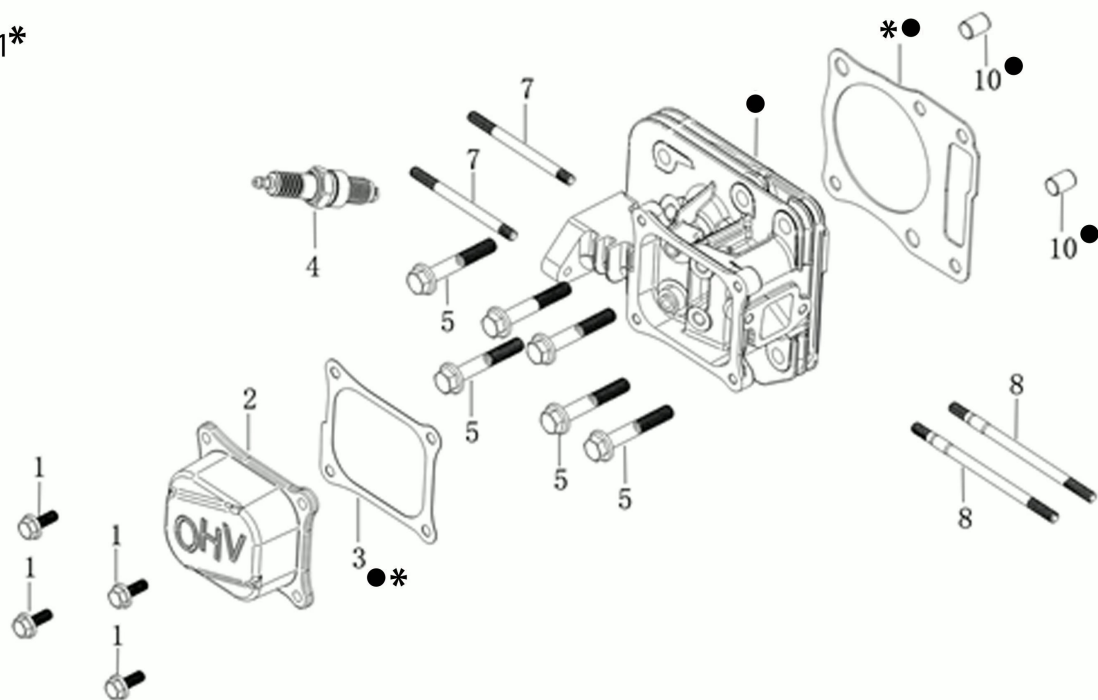

6●

11*

KEES VAN DER SPEK
TUINMACHINES * STOLWIJK

Illustratie Top cover

Ref.Nu	Qty	Part number	Description	Validity from	Validity till	Notes	Bulletin
1	4	L66150251	Screw				
2	1	L66151581	Cover				
3	1	L66151582	Gasket				
4	1	3055123	Spark plug				
5	6	L66150005	Screw				
6	1	L66151574	Head comp.cylinder				
7	2	L66150709	Stud				
8	2	L66150396	Stud				
10	2	L66150350	Plug				
11	1	L66151573	Gasket set				

KEES VAN DER SPEK
TUINMACHINES ★ STOLWIJK