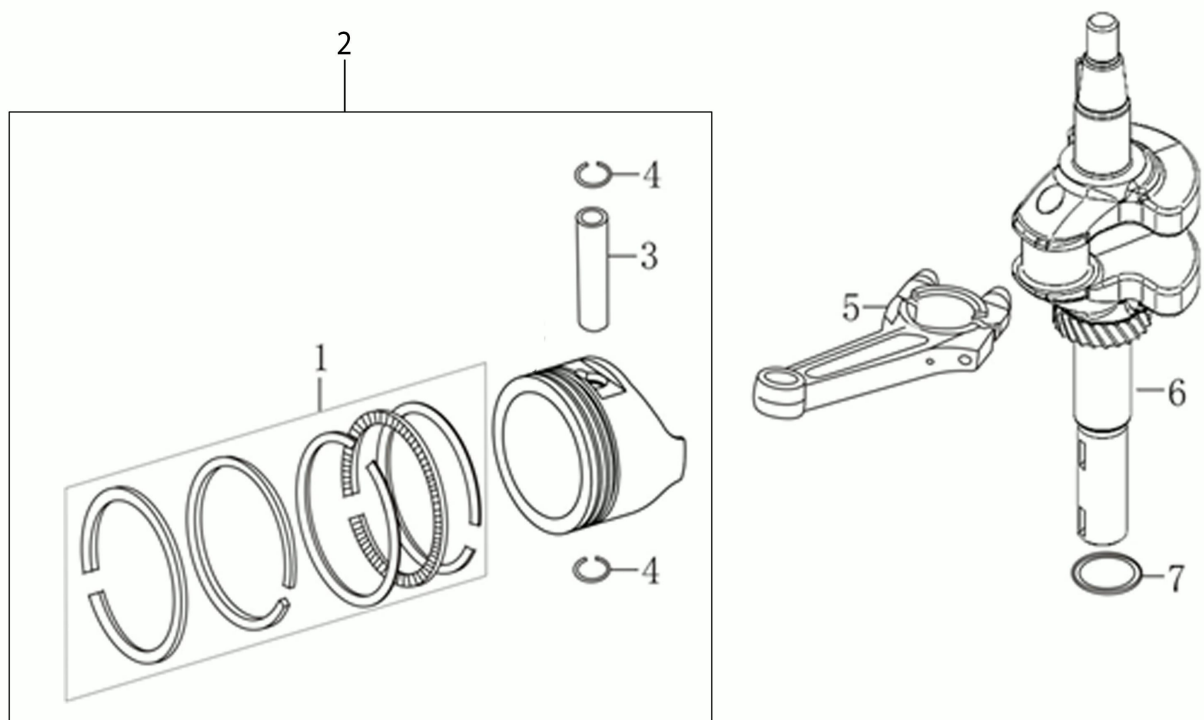

KEES VAN DER SPEK
TUINMACHINES ★ STOLWIJK

KEES VAN DER SPEK
TUINMACHINES * STOLWIJK

Illustratie Shaft + piston

| Ref.Nu | Qty | Part number | Description | Validity from | Validity till | Notes | Bulletin |
|--------|-----|-------------|---------------------|---------------|---------------|-------|----------|
| 1 | 1 | L66151599 | Piston ring set | | | | |
| 2 | 1 | L66151575 | Piston assy | | | | |
| 3 | 1 | L66150077A | Piston pin | | | | |
| 4 | 2 | L66150075 | Snap ring | | | | |
| 5 | 1 | L66151600 | Connecting rod cpl. | | | | |
| 6 | 1 | L66151601 | Crankshaft | | | | |
| 7 | 1 | L66150424 | Washer | | | | |