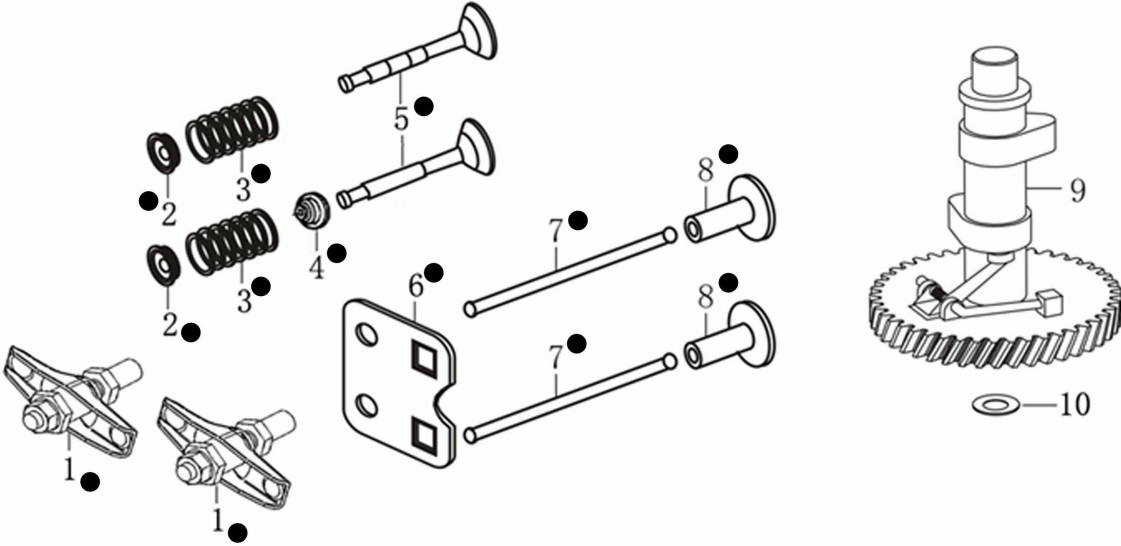

11

KEES VAN DER SPEK
TUINMACHINES ★ STOLWIJK

Illustratie Reed valve kit

Ref.Nu	Qty	Part number	Description	Validity from	Validity till	Notes	Bulletin
1	2	L66150368	Compensator				
2	2	L66150398	Spring holder				
3	2	L66150522	Valves spring				
4	1	L66150367	Seal				
5	1	L66151596	Valve				
6	1	L66151597	Plate				
7	2	L66150722	Equalizer rod				
8	2	L66150403	Slide				
9	1	L66151598	Camshaft assy				
10	1	L66150399	Washer				
11	1	L66151574	Head comp.cylinder				

KEES VAN DER SPEK
TUINMACHINES ★ STOLWIJK