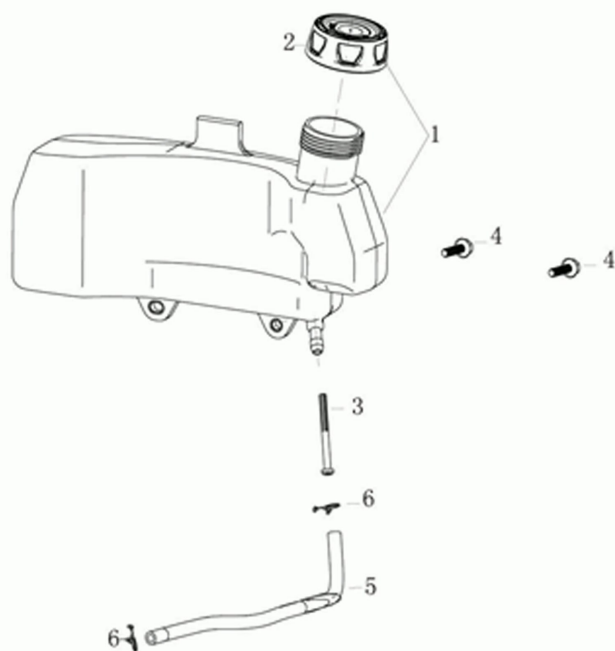

KEES VAN DER SPEK
TUINMACHINES * STOLWIJK

Illustratie Tank

Ref.Nu	Qty	Part number	Description	Validity from	Validity till	Notes	Bulletin
1	1	L66151591	Complete tank				
2	1	L66151568	Tank cap				
3	1	L66150439	Filter				
4	2	L66150813	Bolt				
5	1	L66151569	Tube				
6	2	L66150435	Clip				

KEES VAN DER SPEK
TUINMACHINES ★ STOLWIJK