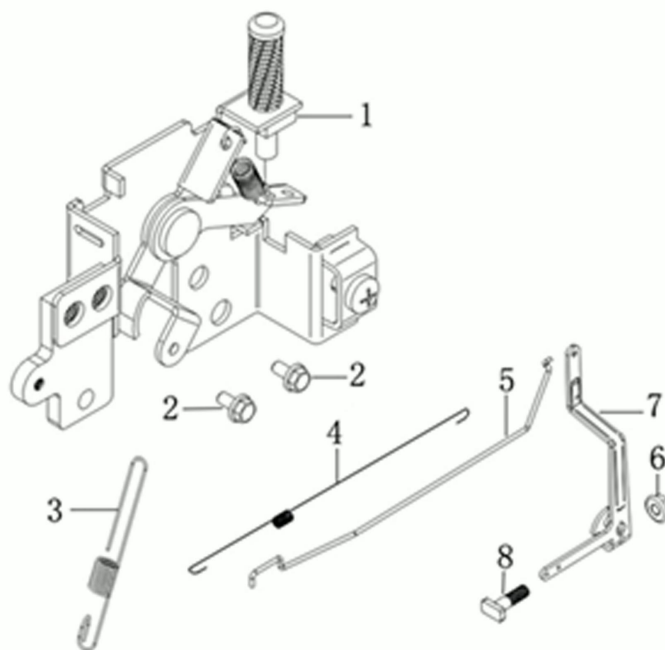

KEES VAN DER SPEK
TUINMACHINES ★ STOLWIJK

KEES VAN DER SPEK
TUINMACHINES ★ STOLWIJK

Illustratie Air filter

| Ref.Nu | Qty | Part number | Description | Validity from | Validity till | Notes | Bulletin |
|--------|-----|-------------|----------------|---------------|---------------|-------|----------|
| 1 | 1 | L66151609 | Air filter kit | | | | |
| 2 | 2 | 004400959R | Nut | | | | |
| 3 | 1 | L66150715 | Air filter | | | | |

KEES VAN DER SPEK
TUINMACHINES ★ STOLWIJK

KEES VAN DER SPEK
TUINMACHINES * STOLWIJK

Illustratie Control lever

| Ref.Nu | Qty | Part number | Description | Validity from | Validity till | Notes | Bulletin |
|--------|-----|-------------|----------------|---------------|---------------|-------|----------|
| 1 | 1 | L66151610 | Complete lever | | | | |
| 2 | 2 | L66150464 | Screw | | | | |
| 3 | 1 | L66151611 | Spring | | | | |
| 4 | 1 | L66151612 | Spring | | | | |
| 5 | 1 | L66151613 | Throttle rod | | | | |
| 6 | 1 | 004400959R | Nut | | | | |
| 7 | 1 | L66151614 | Control lever | | | | |
| 8 | 1 | L66150382 | Screw | | | | |