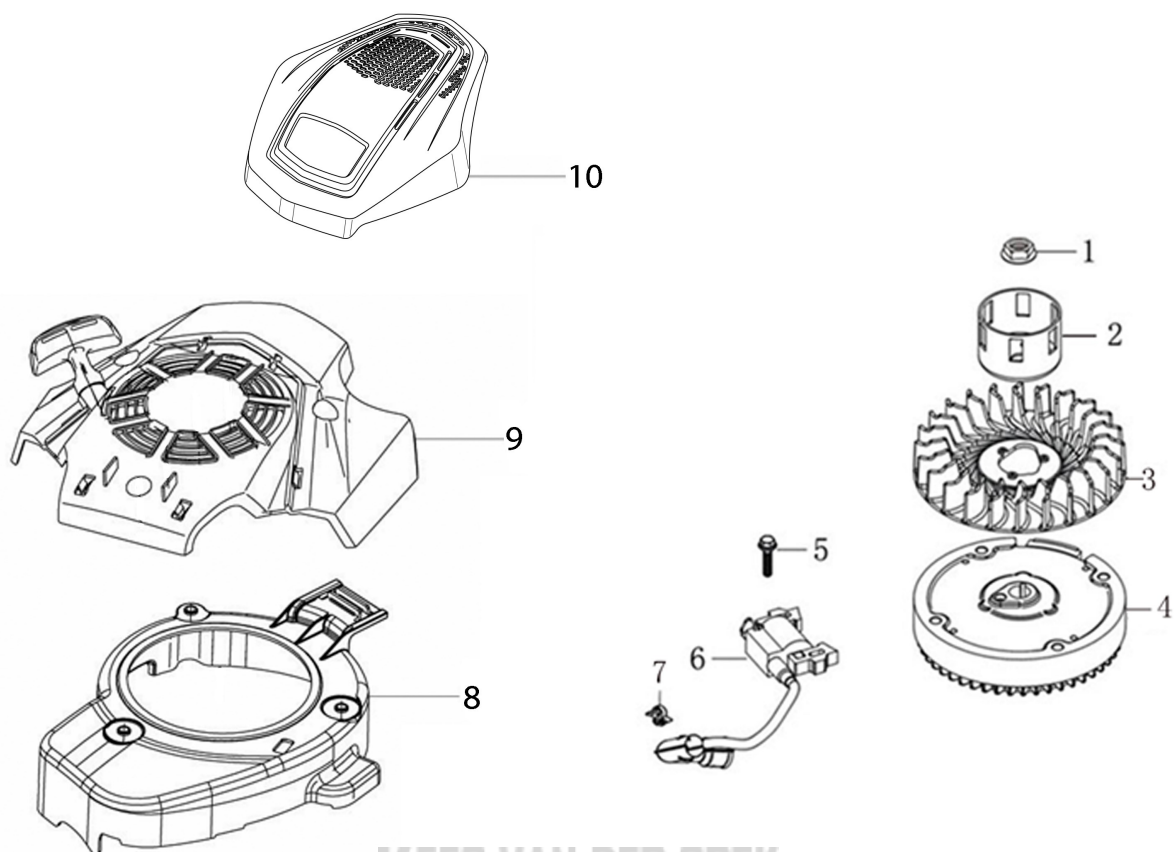

KEES VAN DER SPEK
TUINMACHINES * STOLWIJK

Illustratie Ignition system

Ref.Nu	Qty	Part number	Description	Validity from	Validity till	Notes	Bulletin
1	1	L66150376	Nut				
2	1	L66150147	Pulley				
3	1	L66150426	Fan				
4	1	L66151605	Flywheel				
5	1	L66150452	Screw				
6	1	L66151606	Ignition coil				
7	1	L66150440	Clip				
8	1	L66151604	Cover				
9	1	L66151603	Starter assy				
10	1	3075226R	Cover				MO_0001_12/11

KEES VAN DER SPEK
TUINMACHINES ★ STOLWIJK