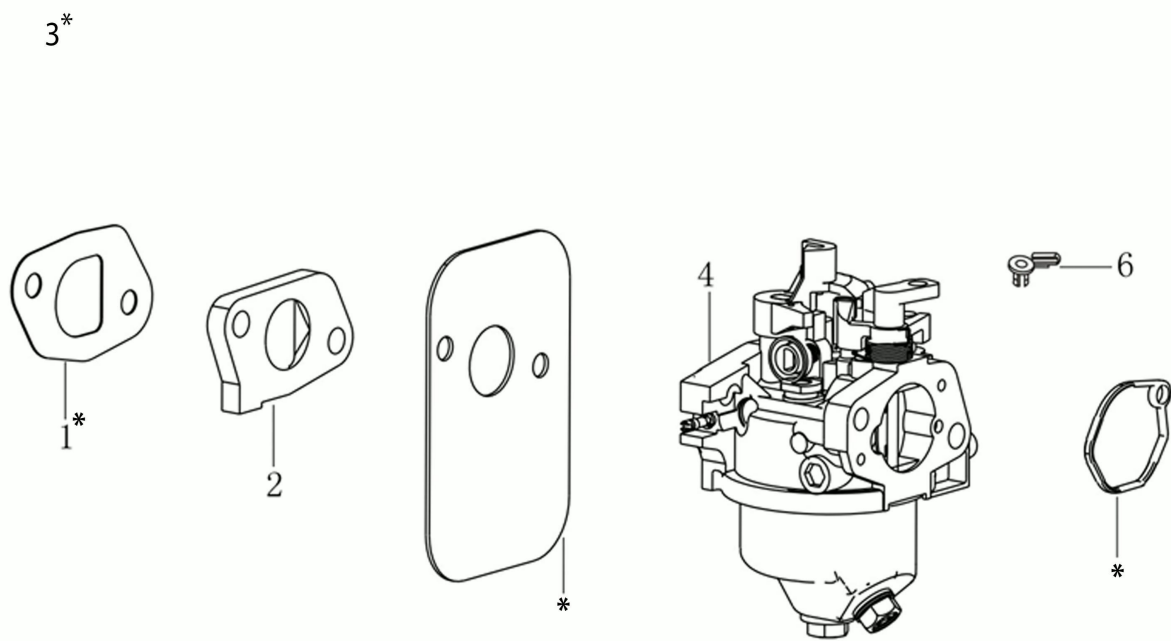

KEES VAN DER SPEK
TUINMACHINES ★ STOLWIJK

Illustratie Carburetor

Ref.Nu	Qty	Part number	Description	Validity from	Validity till	Notes	Bulletin
1	1	L66151553	Gasket				
2	1	L66150433	Insulator				
3	1	L66151570	Gasket set				
4	1	L66151554	Carburetor				
6	1	L66150731	Shoe				

KEES VAN DER SPEK
TUINMACHINES ★ STOLWIJK