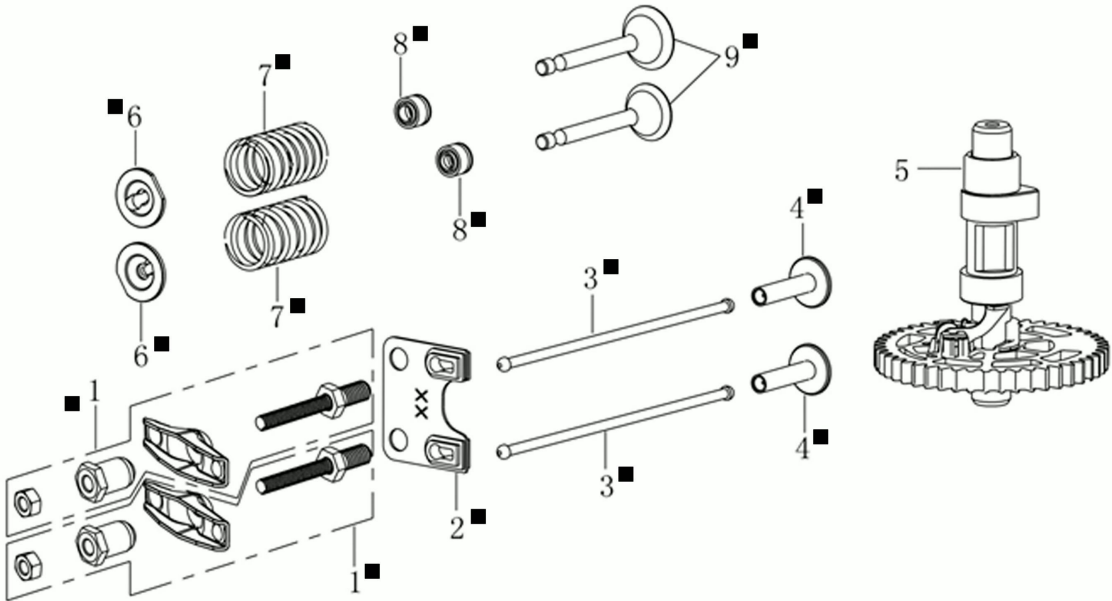

10

KEES VAN DER SPEK
TUINMACHINES * STOLWIJK

Illustratie Reed valve kit

Ref.Nu	Qty	Part number	Description	Validity from	Validity till	Notes	Bulletin
1	2	L66151545	Compensator				
2	1	L66151546	Plate				
3	2	L66150402	Equalizer rod				
4	2	L66151547	Slide				
5	1	L66151548	Camshaft assy				
6	2	L66150398	Spring holder				
7	2	L66150522	Valves spring				
8	2	L66150367	Seal				
9	1	L66150400	Suction/exhaust valve kit				
10	1	L66151572	Reed valve kit				

KEES VAN DER SPEK
TUINMACHINES ★ STOLWIJK