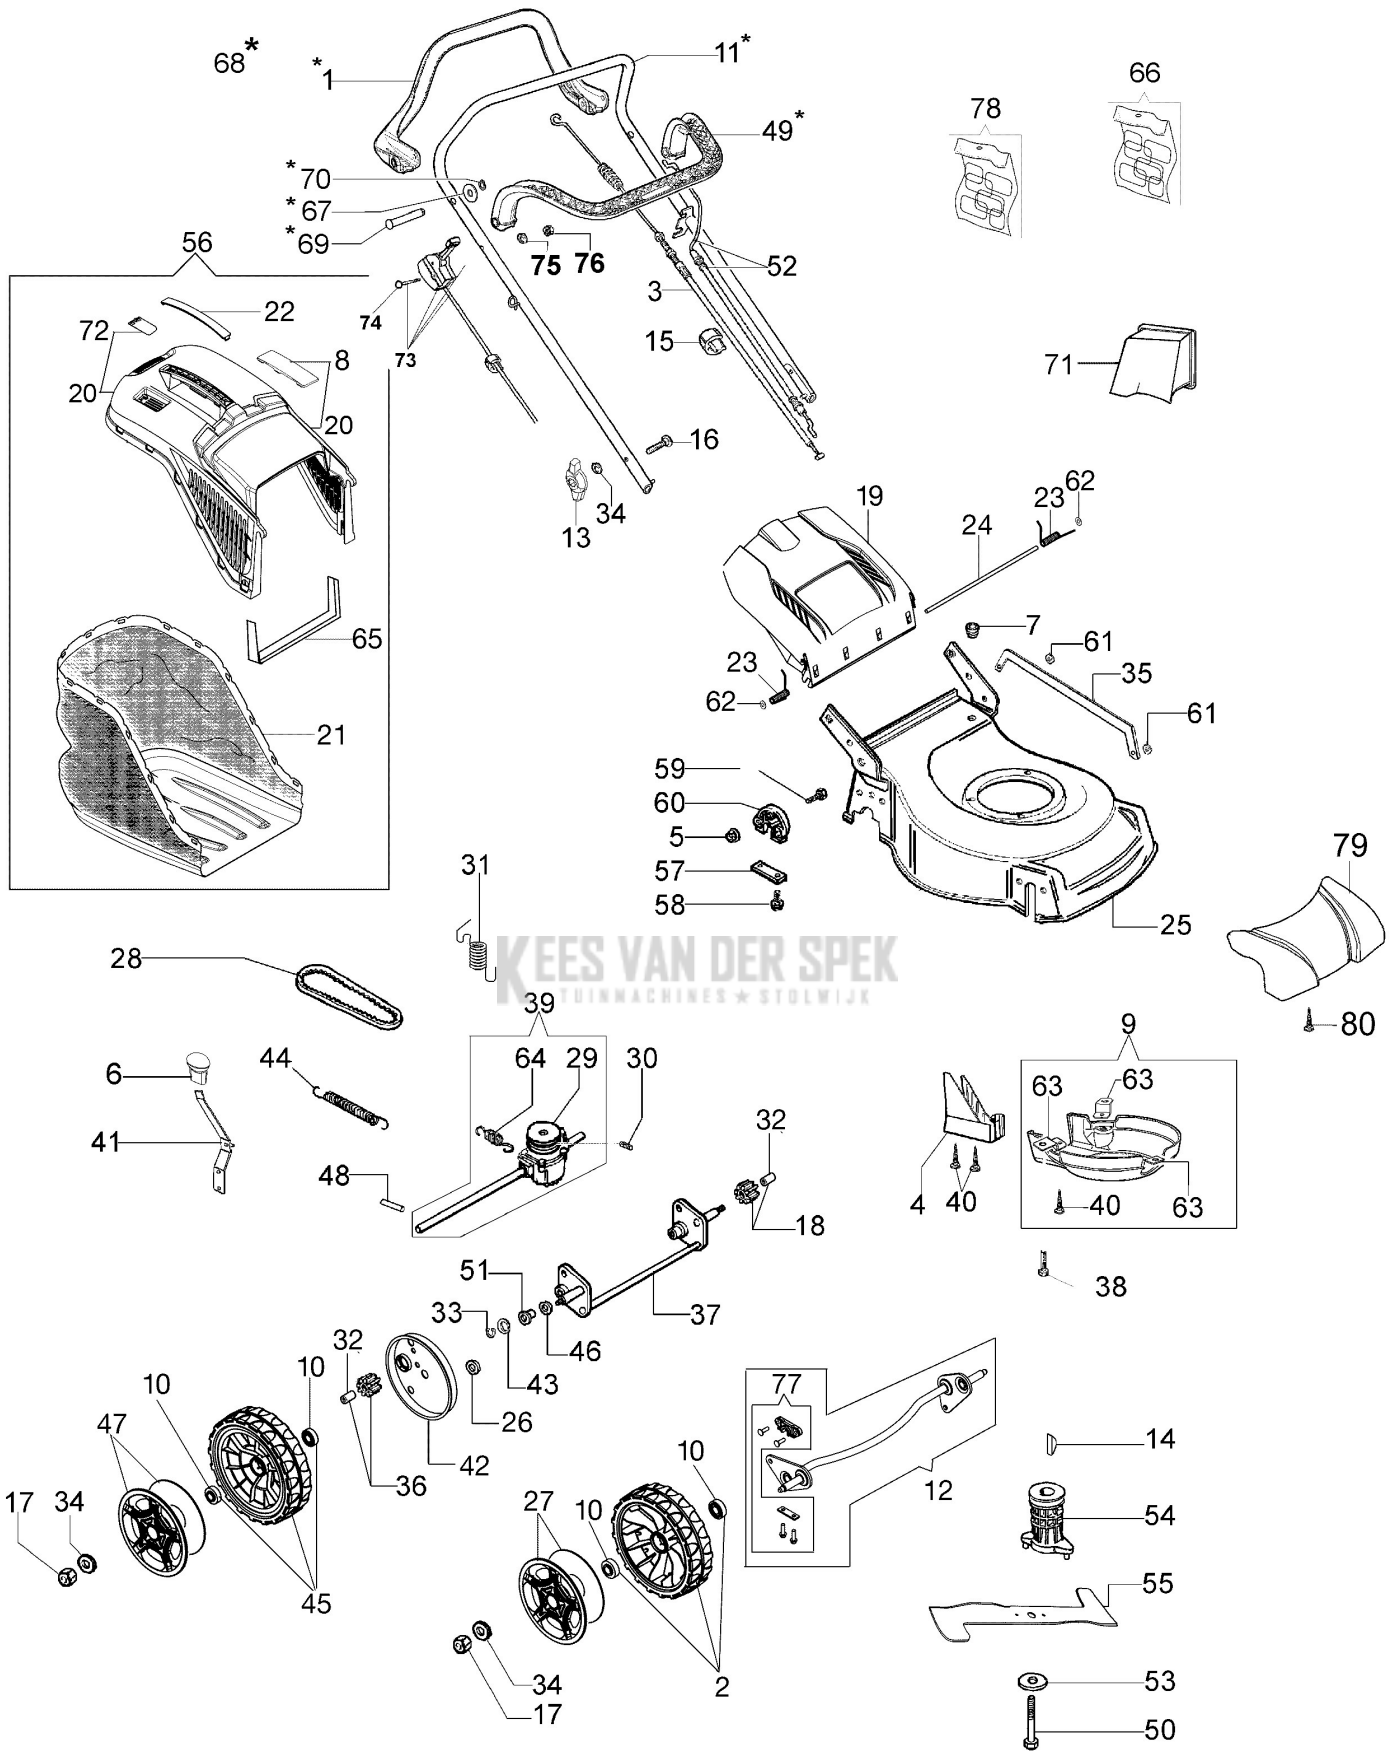

Illustratie Complete illustrated parts list

KEES VAN DER SPEK
TUINMACHINES * STOLWIJK

Illustratie Complete illustrated parts list

Ref.Nu	Qty	Part number	Description	Validity from	Validity till	Notes	Bulletin
1	1	66060398BR	Traction lever				
2	2	66070724R	Complete wheel				
3	1	66070653R	Traction cable				
4	1	66100013	Guard				
5	1	3914006R	Nut				
6	1	66110684	Handle				
7	1	66030038	Grommet				
8	1	66070466R	Lock				
9	1	66070233A	Guard kit				
10	8	66070497R	Bearing				
11	1	66060421BR	Handlebar				
12	1	66070748	Axle kit				
13	2	66070944R	Tightening handle				
14	1	8202126R	Key				
15	2	66060231	Band				
16	2	3910015R	Screw				
17	4	3933032R	Nut				
18	1	66070437R	Left sprocket				
19	1	66110753R	Shutter				
20	1	66072047R	Frame				
21	1	66070876R	Grassbag				
22	1	66070522R	Cover				
23	1	66110609A	Kit spring				
24	1	66110026R	Deflector axle				
25	1	66100257R	Deck				
26	2	3916015R	Washer				
27	2	66070849R	Wheel cover				
28	1	3047038R	Belt				
29	1	66070450R	Pulley				
30	1	3022020R	Plug				
31	1	66070652R	Spring				
32	2	66070435R	Bushing				
33	1	3024012R	Snap ring				
34	7	3916008R	Washer				
35	2	66100012	Rod				
36	1	66070436R	Right sprocket				
37	1	66070013C	Rear axle				
38	3	3806076R	Screw				
39	1	66070755A	Transmission				
40	2	011200035R	Screw				
41	1	66070018	Lever				
42	2	66070060R	Wheel cover				
43	1	66030044	Spacer				
44	1	66070036R	Spring				
45	2	66070723R	Complete wheel				
46	2	8202311R	Ring				

KEES VAN DER SPEK
TUINMACHINES ★ STOLWIJK