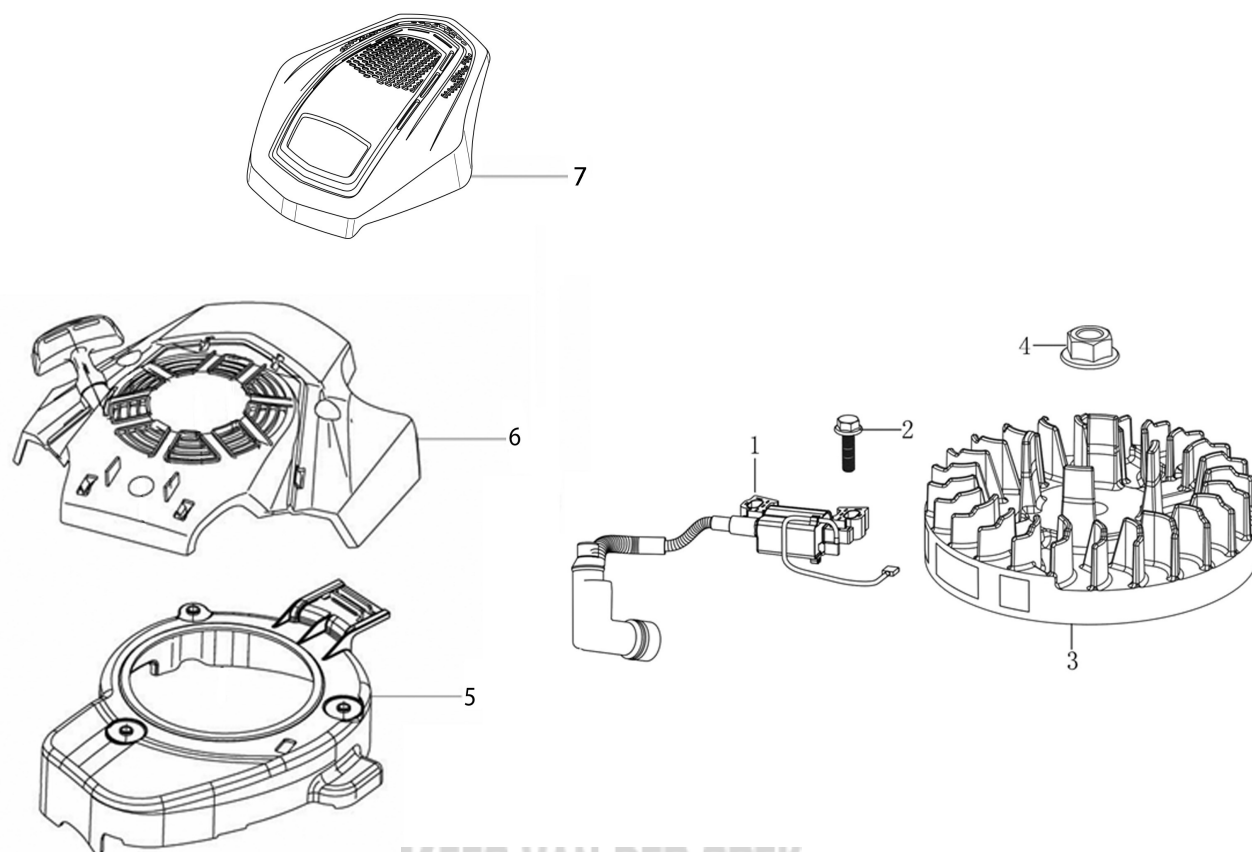

KES VAN DER SPEK
TUINMACHINES * STOLWIJK

Illustratie Ignition system

Ref.Nu	Qty	Part number	Description	Validity from	Validity till	Notes	Bulletin
1	1	L66151551	Ignition coil				
2	1	L66150817	Bolt				
3	1	L66151552	Flywheel				
4	1	L66150376	Nut				
5	1	L66151550	Cover				
6	1	L66151549	Starter assy				
7	1	3075226R	Cover				MO_0001_12/1'

KEES VAN DER SPEK
TUINMACHINES ★ STOLWIJK