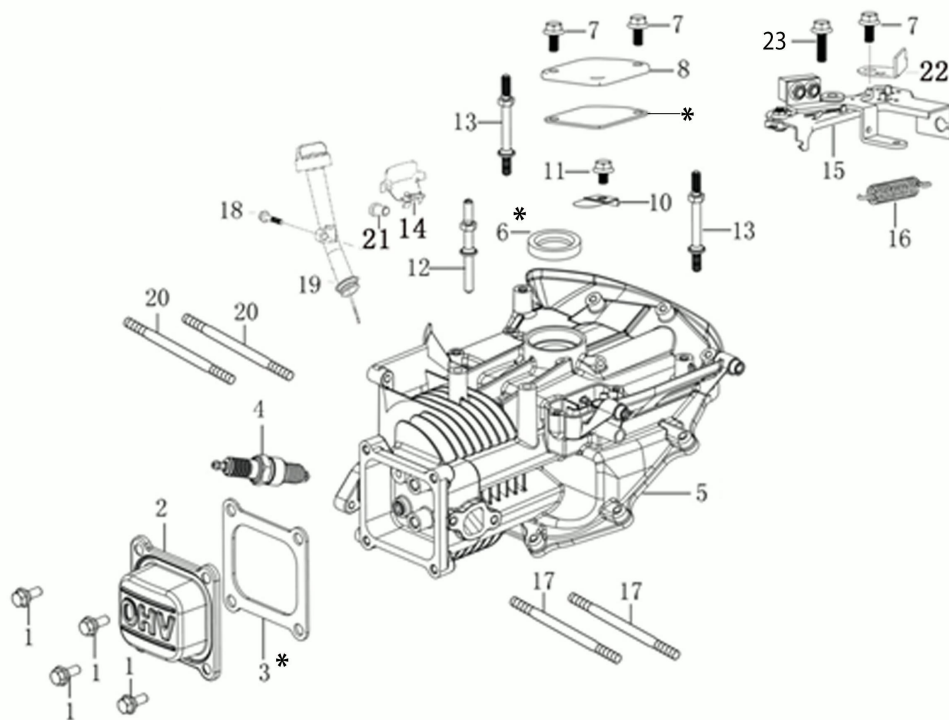

9*

KEES VAN DER SPEK
TUINMACHINES * STOLWIJK

Illustratie Crankcase

Ref.Nu	Qty	Part number	Description	Validity from	Validity till	Notes	Bulletin
1	4	L66150393	Screw				
2	1	L66151522	Cover				
3	1	L66151523	Gasket				
4	1	3055123	Spark plug				
5	1	L66151524	Crankcase				
6	1	L66150409	Seal ring				
7	3	L66150464	Screw				
8	1	L66151525	Cap				
9	1	L66151570	Gasket set				
10	1	L66150410	Reed valve				
11	1	L66151526	Screw				
12	1	L66151527	Stud				
13	2	L66151528	Stud				
14	1	L66151529	Support				
15	1	L66151530	Brake				
16	1	L66151531	Spring				
17	2	L66151532	Stud				
18	1	L66150453	Screw				
19	1	L66151533	Oil cap assy				
20	2	L66151534	Stud				
21	1	L66151535	Bushing				
22	1	L66151536	Bracket				
23	1	L66150456	Screw				

KEES VAN DER SPEK
TUINMACHINES ★ STOLWIJK