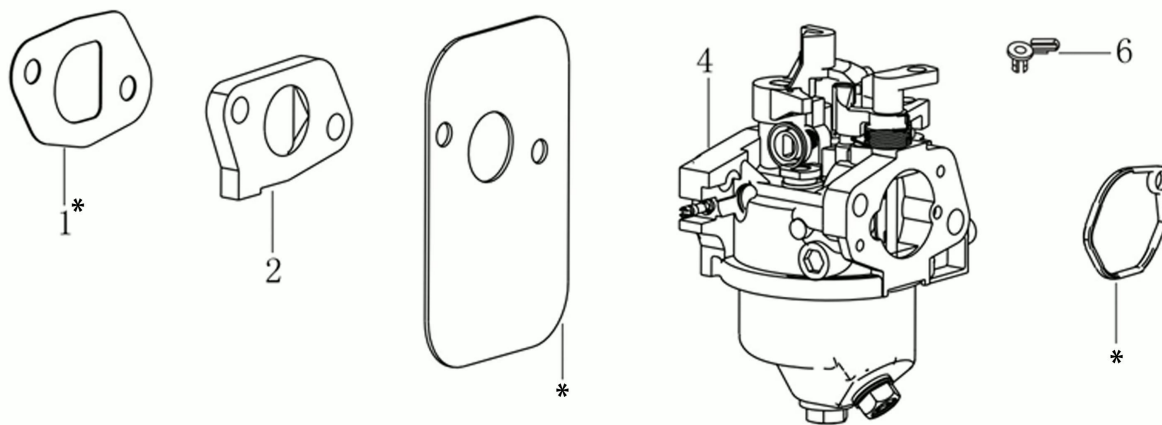

3*

KEES VAN DER SPEK
TUINMACHINES ★ STOLWIJK

Illustratie Carburetor

Ref.Nu	Qty	Part number	Description	Validity from	Validity till	Notes	Bulletin
1	1	L66151553	Gasket				
2	1	L66150433	Insulator				
3	1	L66151570	Gasket set				
4	1	L66151554	Carburetor				
6	1	L66150731	Shoe				

KEES VAN DER SPEK
TUINMACHINES ★ STOLWIJK