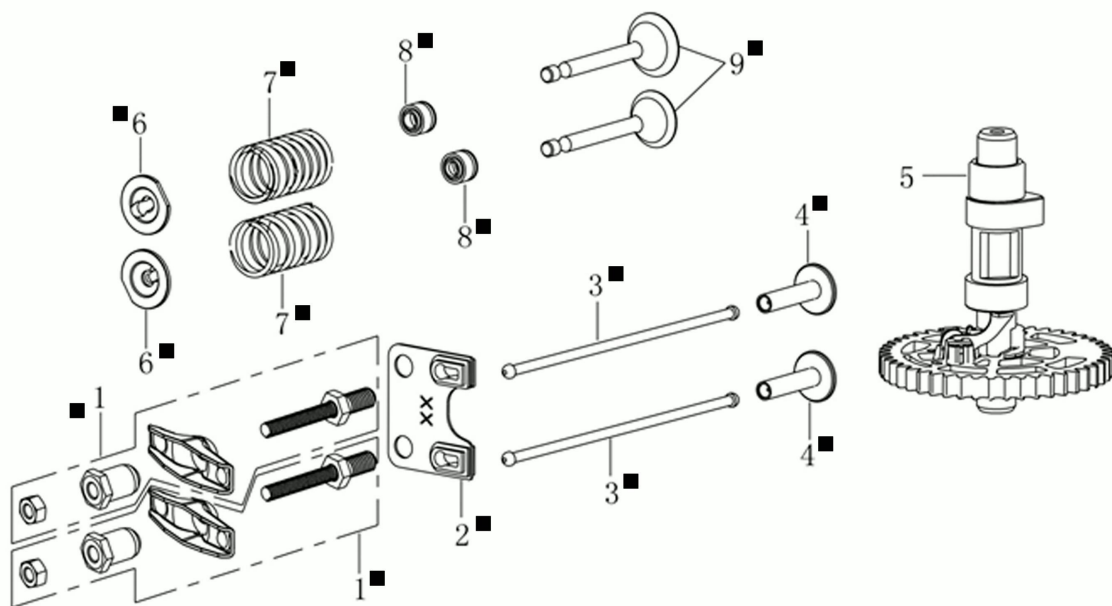

10

KEES VAN DER SPEK
TUINMACHINES * STOLWIJK

Illustratie Reed valve kit

Ref.Nu	Qty	Part number	Description	Validity from	Validity till	Notes	Bulletin
1	2	L66151545	Compensator				
2	1	L66151546	Plate				
3	2	L66150402	Equalizer rod				
4	2	L66151547	Slide				
5	1	L66151548	Camshaft assy				
6	2	L66150398	Spring holder				
7	2	L66150522	Valves spring				
8	2	L66150367	Seal				
9	1	L66150400	Suction/exhaust valve kit				
10	1	L66151572	Reed valve kit				

KEES VAN DER SPEK
TUINMACHINES ★ STOLWIJK