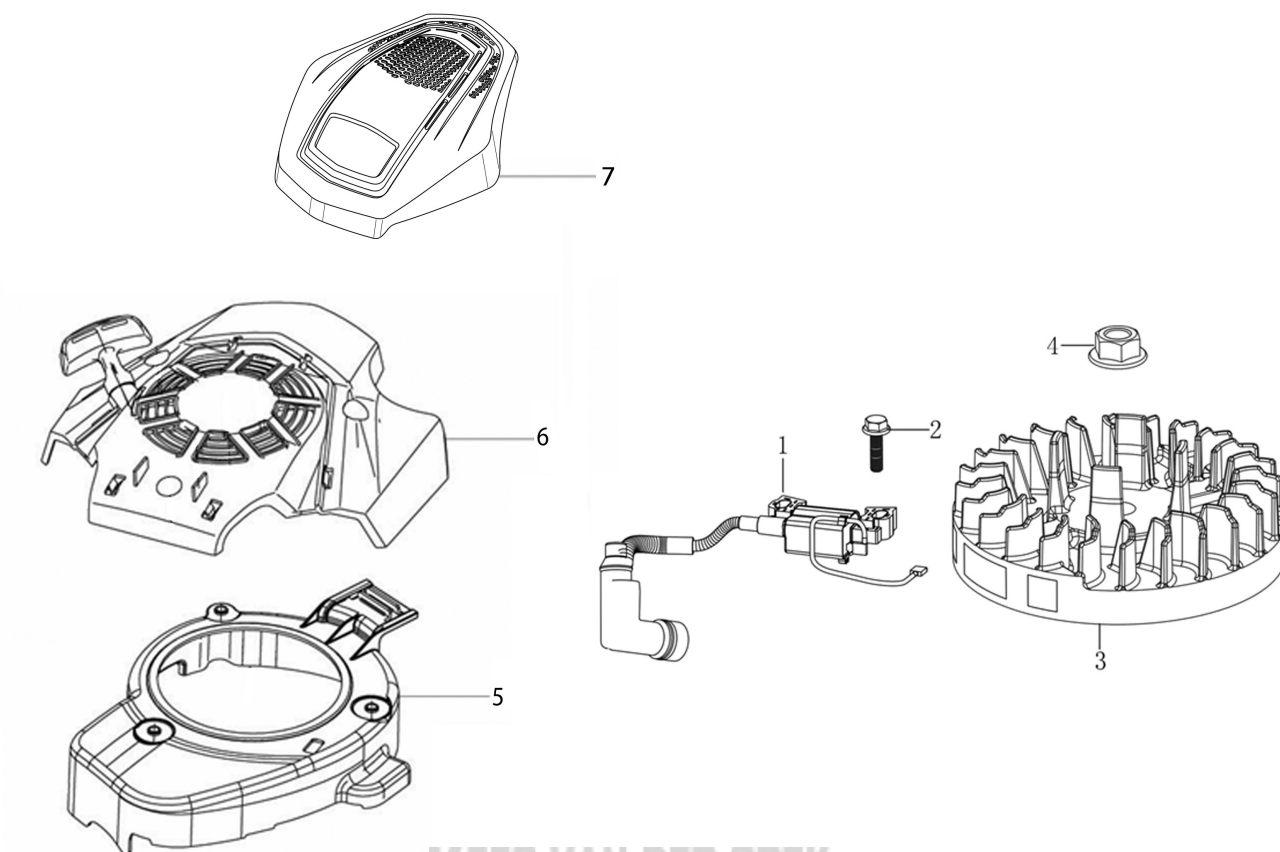

KEES VAN DER SPEK
TUINMACHINES * STOLWIJK

Illustratie Ignition system

Ref.Nu	Qty	Part number	Description	Validity from	Validity till	Notes	Bulletin
1	1	L66151551	Ignition coil				
2	1	L66150817	Bolt				
3	1	L66151552	Flywheel				
4	1	L66150376	Nut				
5	1	L66151550	Cover				
6	1	L66151549	Starter assy				
7	1	3075226R	Cover				MO_0001_12/1'

KEES VAN DER SPEK
TUINMACHINES ★ STOLWIJK