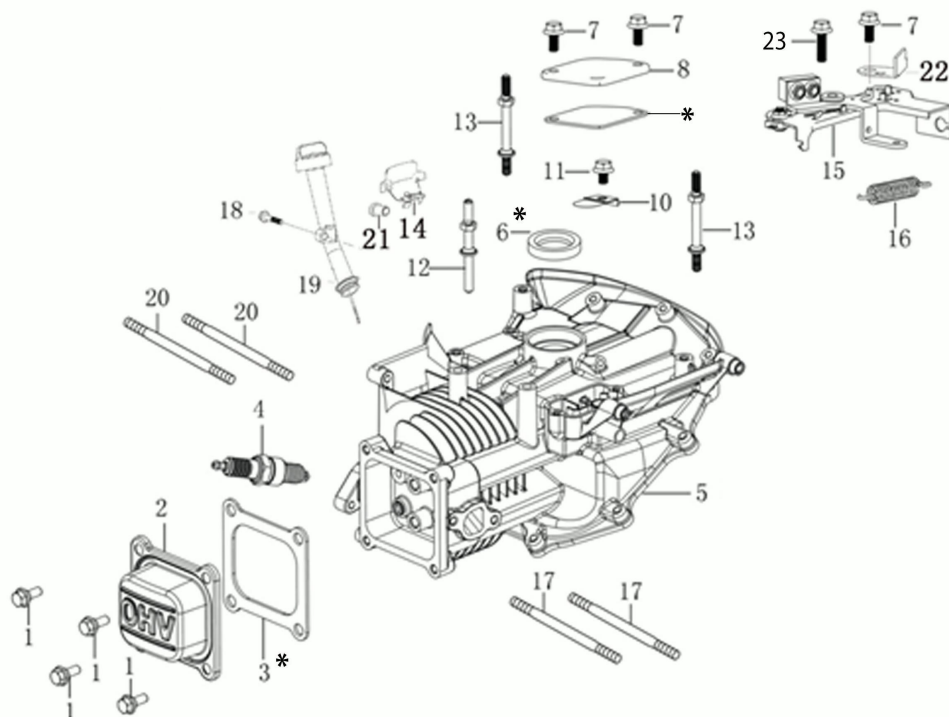

9*

KEES VAN DER SPEK
TUINMACHINES * STOLWIJK

Illustratie Crankcase

Ref.Nu	Qty	Part number	Description	Validity from	Validity till	Notes	Bulletin
1	4	L66150393	Screw				
2	1	L66151522	Cover				
3	1	L66151523	Gasket				
4	1	3055123	Spark plug				
5	1	L66151524	Crankcase				
6	1	L66150409	Seal ring				
7	3	L66150464	Screw				
8	1	L66151525	Cap				
9	1	L66151570	Gasket set				
10	1	L66150410	Reed valve				
11	1	L66151526	Screw				
12	1	L66151527	Stud				
13	2	L66151528	Stud				
14	1	L66151529	Support				
15	1	L66151530	Brake				
16	1	L66151531	Spring				
17	2	L66151532	Stud				
18	1	L66150453	Screw				
19	1	L66151533	Oil cap assy				
20	2	L66151534	Stud				
21	1	L66151535	Bushing				
22	1	L66151536	Bracket				
23	1	L66150456	Screw				

KEES VAN DER SPEK
TUINMACHINES ★ STOLWIJK