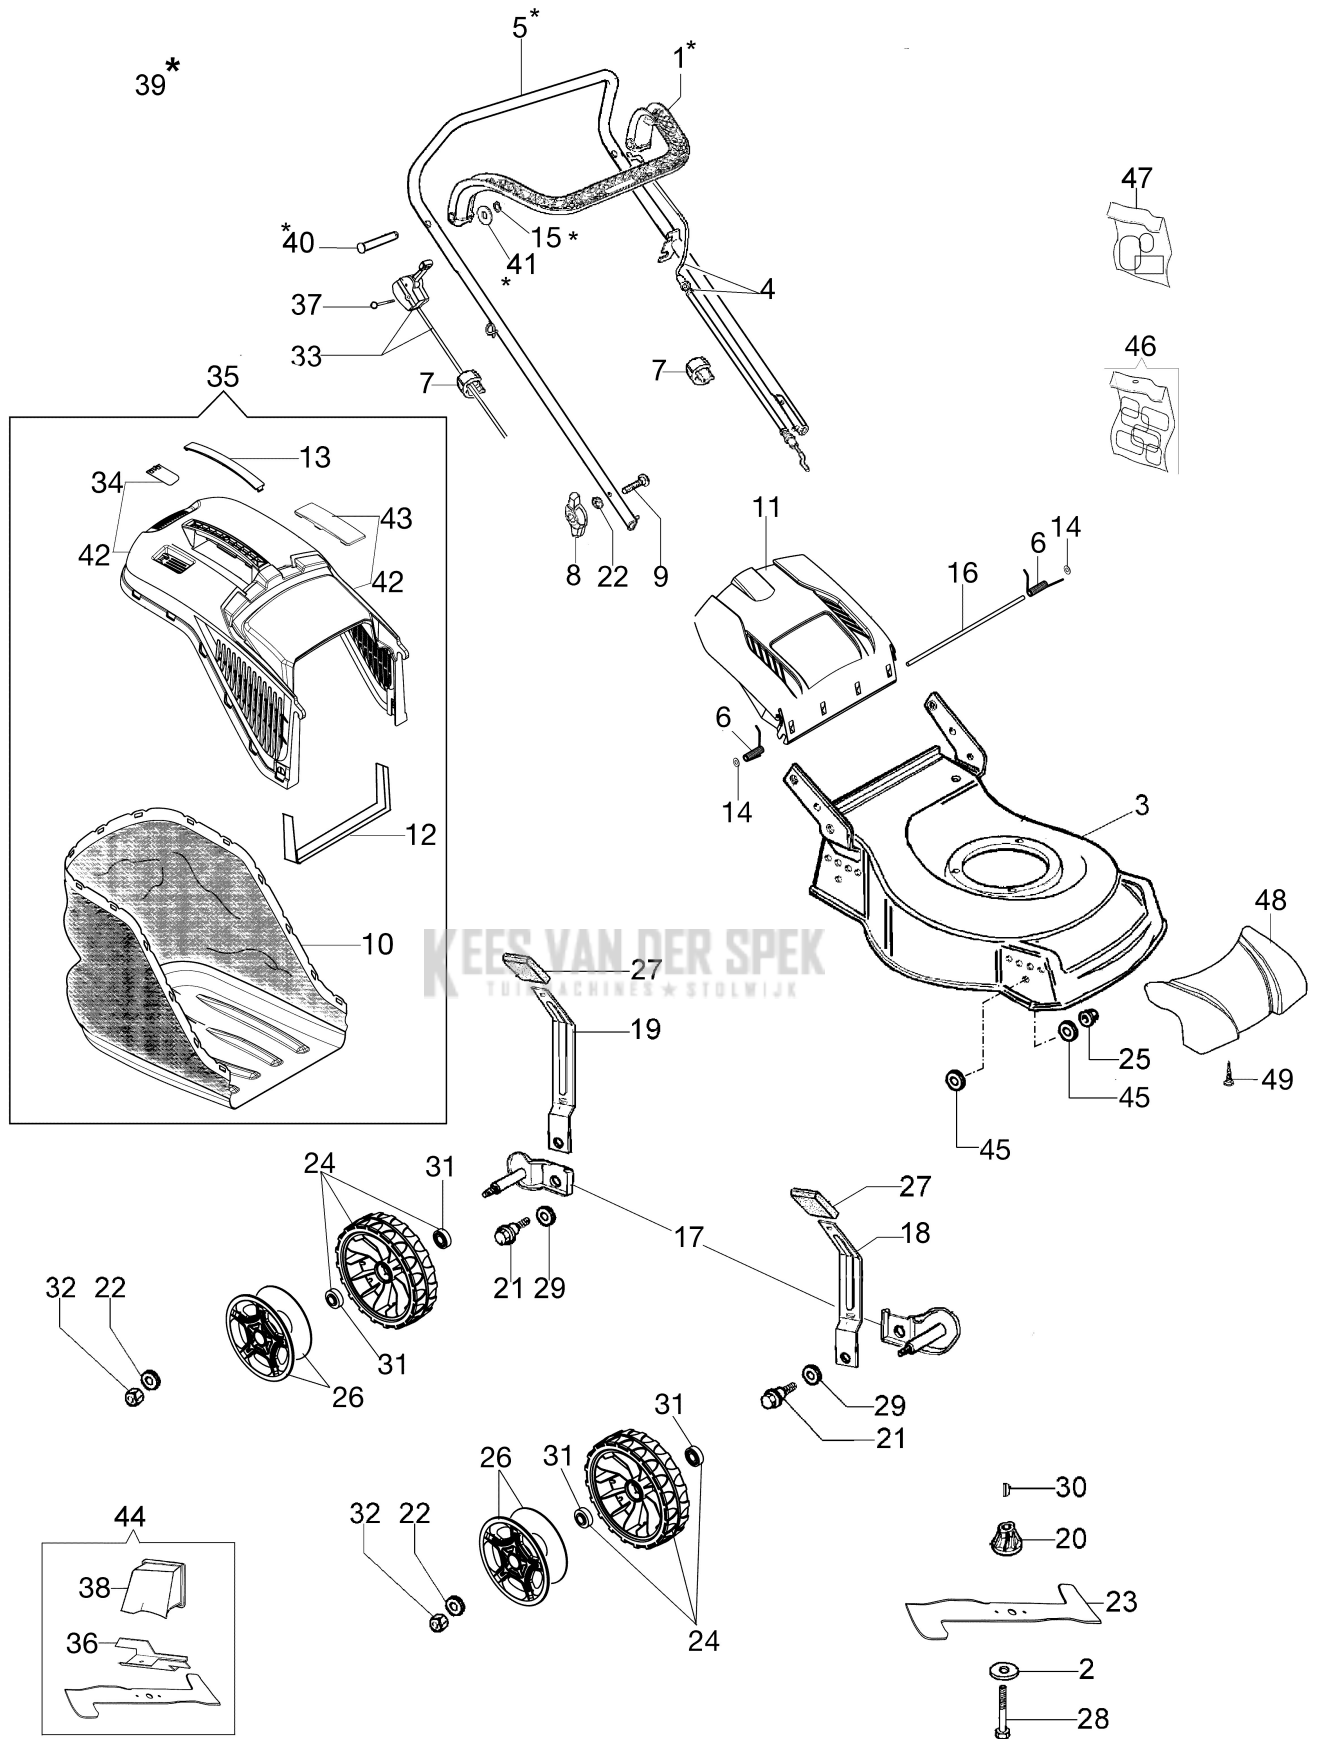

Carburetor

Air filter

Control lever

Muffler

Tank

KEES VAN DER SPEK
TUINMACHINES ★ STOLWIJK

Illustratie Complete illustrated parts list

Ref.Nu	Qty	Part number	Description	Validity from	Validity till	Notes	Bulletin
1	1	66060316AR	Brake lever				
2	1	66060384R	Washer				
3	1	66110705AR	Deck			Grigio; Grey	
4	1	66030276R	Engine break cable				
5	1	66060421BR	Handlebar				
6	1	66110609A	Kit spring				
7	2	66060231	Band				
8	2	66070944R	Tightening handle				
9	2	3910015R	Screw				
10	1	66070876R	Grassbag				
11	1	66110753R	Shutter			Rosso; Red	
12	1	66070133R	Support				
13	1	66070522R	Cover				
14	2	3045034R	Retainer washer				
15	2	3024006	Snap ring				
16	1	66110026R	Deflector axle				
17	2	66070301A	Support set				
18	4	66070248R	Lever				
19	4	66070031R	Lever				
20	1	66030003AR	Blade hub				
21	4	66070030A	Pin				
22	6	66030012R	Washer				
23	1	66110594R	Mulching blade				
24	4	66070724R	Complete wheel				
25	4	3933032R	Nut				
26	4	66070849R	Wheel cover				
27	4	66070417R	Handle				
28	1	3906150R	Screw				
29	8	3027001R	Washer				
30	1	8202126R	Key				
31	8	66070497R	Bearing				
32	4	3914010R	Nut				
33	1	66060164BR	Complete throttle				
34	1	66070521R	Shutter				
35	1	66070905	Grassbag kit				
36	1	66060170BR	Fan				
37	1	3910019	Screw				
38	1	66110127R	Mulching cap				
39	1	66060425R	Handle kit				
40	2	66060317BR	Pin				
41	2	3064037	Washer				
42	1	66072047R	Frame				
43	1	66070466R	Lock				
44	1	66110128R	Mulching Kit				
45	8	66030012R	Washer				
46	1	66110680	Labels kit				

KES VAN DER SPEK
TUINMACHINES ★ STOLWIJK

Illustratie Complete illustrated parts list

Ref.Nu	Qty	Part number	Description	Validity from	Validity till	Notes	Bulletin
47	1	66110795	Labels kit			Motore; Engine	
48	1	66070941R	Guard				
49	2	3960137R	Screw				