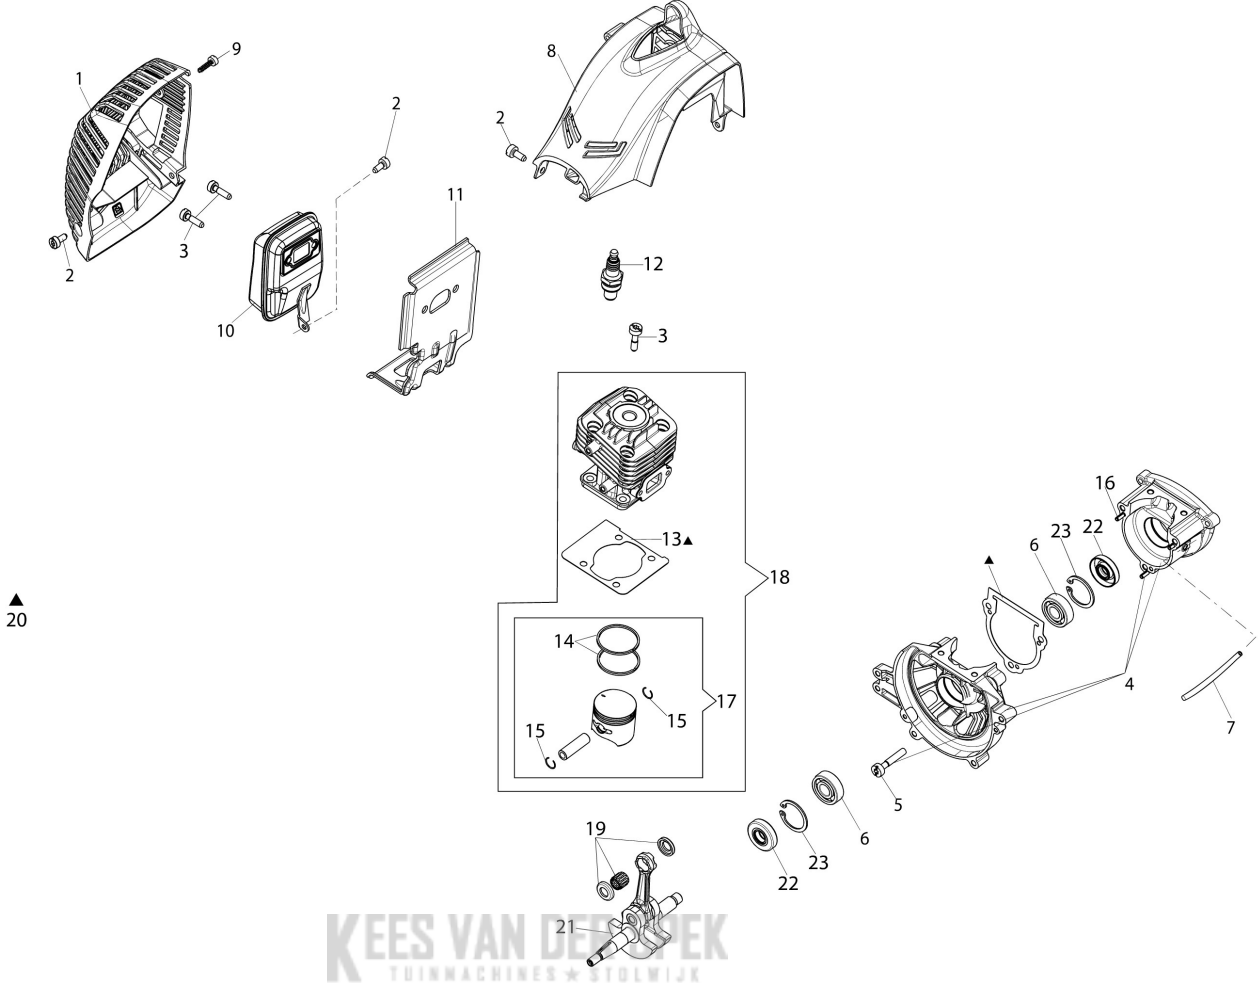

KEES VAN DER PEK
TUINMACHINES * STOLWIJK

Illustratie Engine

Ref.Nu	Qty	Part number	Description	Validity from	Validity till	Notes	Bulletin
1	1	61370302R	Guard			Grigio; Grey	
2	4	3891036R	Screw				
3	6	3891048R	Screw				
4	1	61370085R	Crankcase assy				
5	3	3891051R	Screw				
6	2	3034007R	Bearing				
7	1	094600126	Tube				
8	1	61370189R	Cover			Rosso; Red	
9	1	3893060R	Screw				
10	1	56600036R	Complete muffler				
11	1	61370571R	Deflector				
12	1	3055112	Spark plug				
13	1	58070011R	Gasket				
14	2	61370575R	Piston ring				
15	2	58070166BR	Ring				
16	5	61280044R	Plug				
17	1	61370605	Piston assy Ø32				
18	1	61370606	Complete cylinder Ø32				
19	1	61370254	Set roller cage and washer				
20	1	61370255	Gasket set				
21	1	58070045R	Shaft				
22	2	3050042R	Seal ring				
23	2	3025018R	Ring				

KEES VAN DER SPEK
TUINMACHINES ★ STOLWIJK