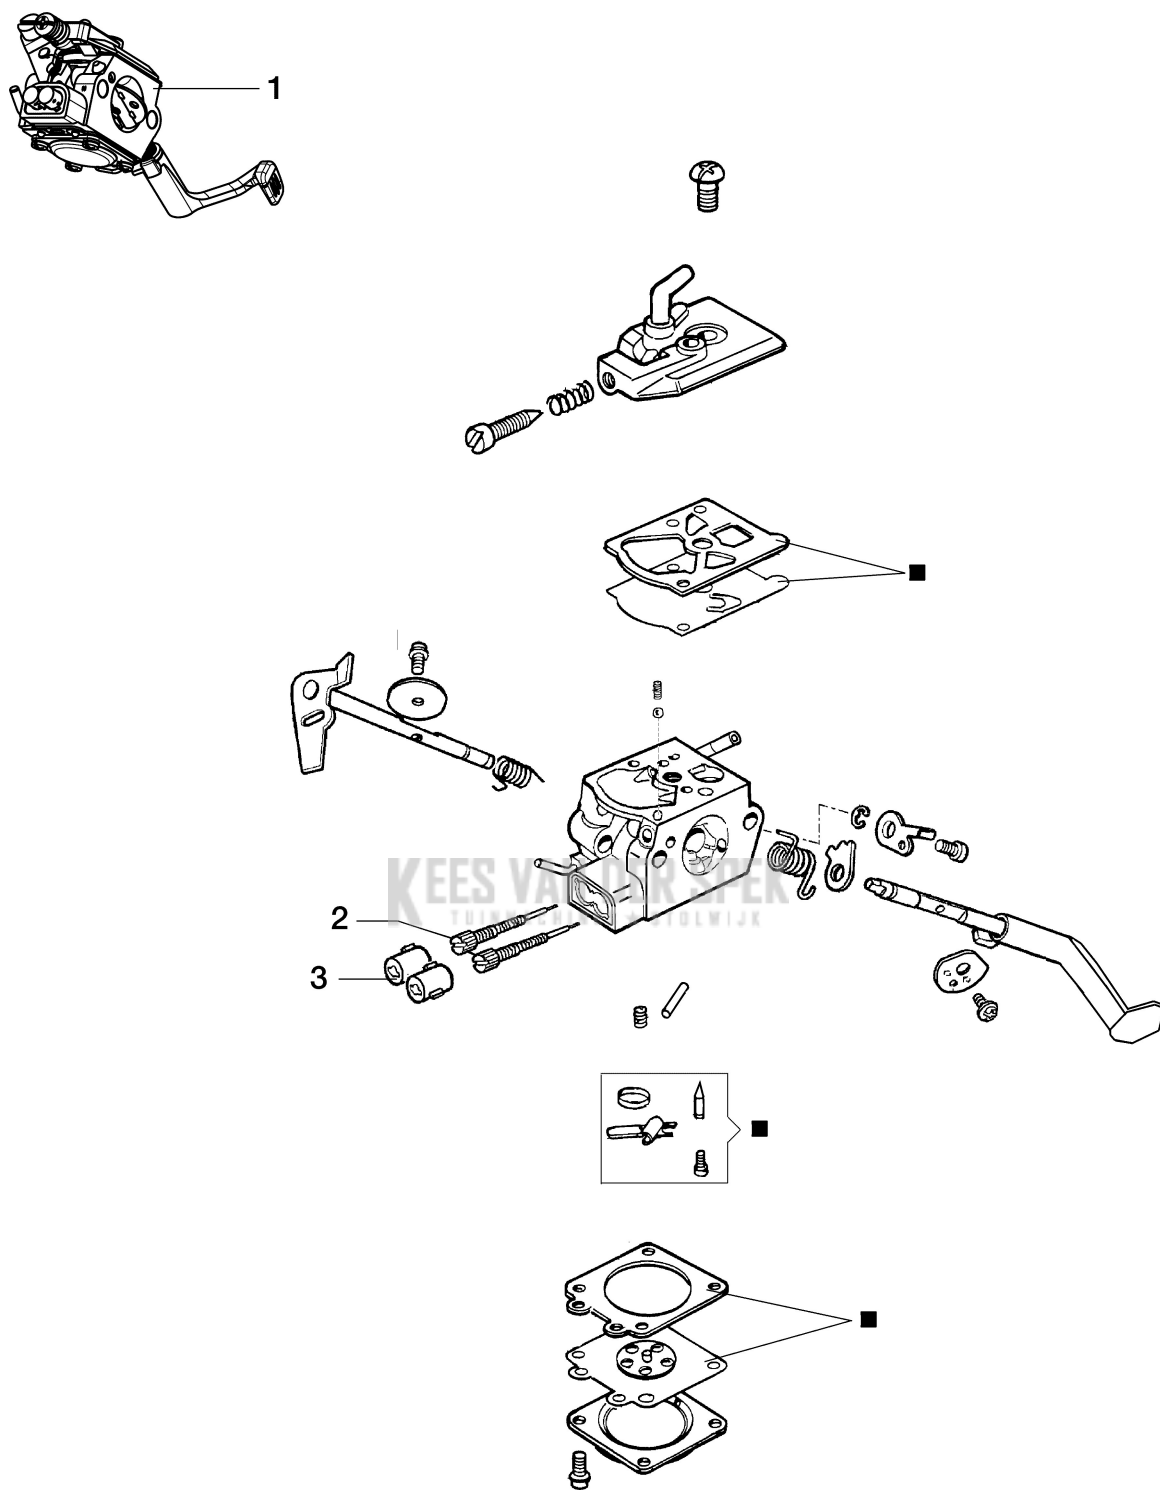

■ 4 — KIT RIPARAZIONE
REPAIR KIT

Illustratie Carburettor

Ref.Nu	Qty	Part number	Description	Validity from	Validity till	Notes	Bulletin
1	1	2318265R	Carburetor				
2	2	2318837	Screw H				
3	2	2318867R	Caps-lock				
4	1	2318671	Repair kit				

KEES VAN DER SPEK
TUINMACHINES ★ STOLWIJK