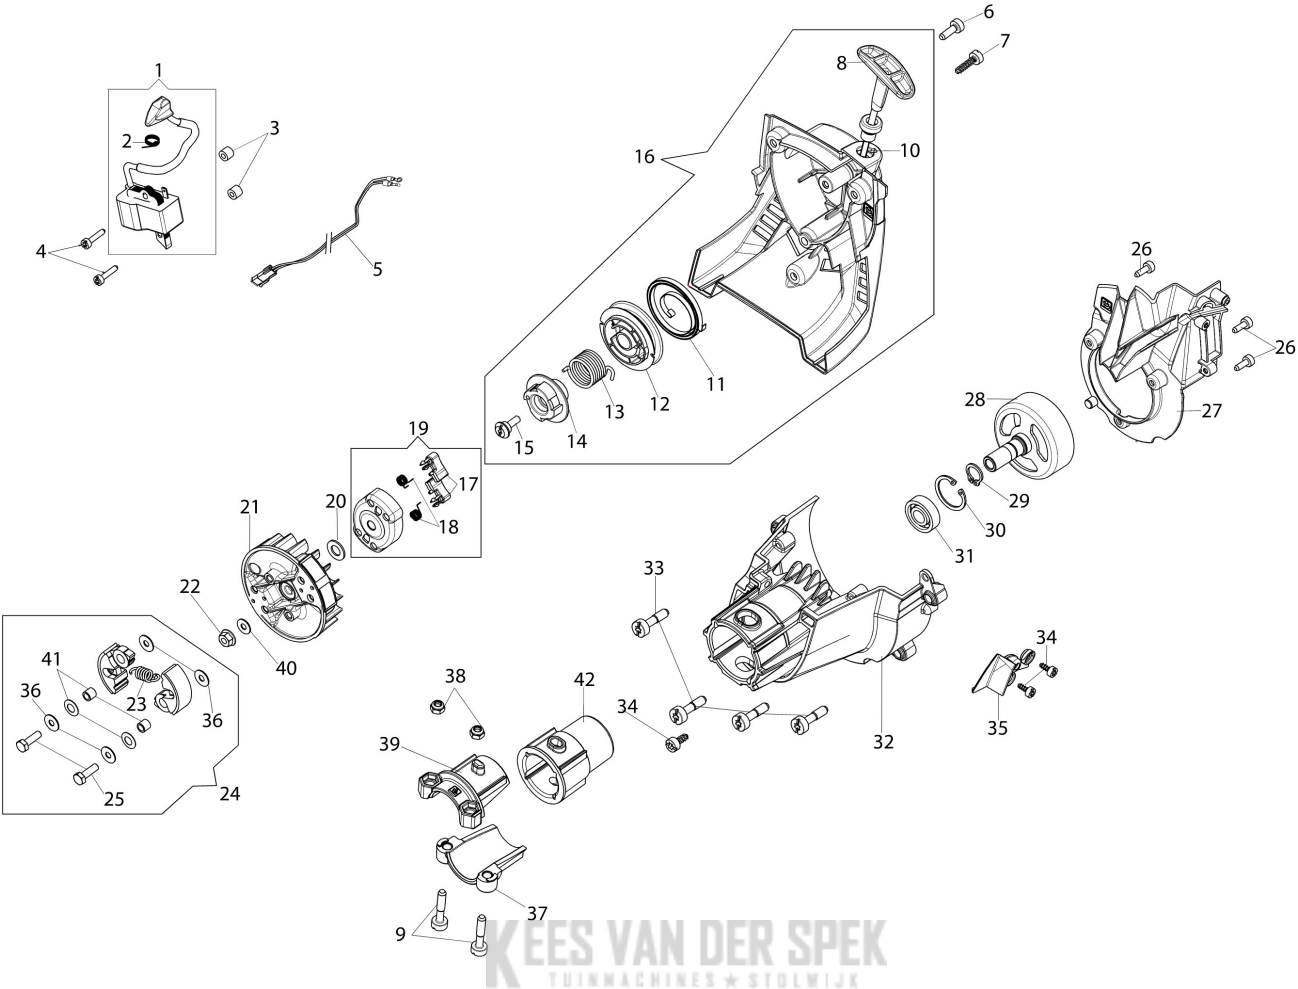

Illustratie Starter assy and clutch

KEES VAN DER SPEK
TUINMACHINES * STOLWIJK

Illustratie Starter assy and clutch

Ref.Nu	Qty	Part number	Description	Validity from	Validity till	Notes	Bulletin
1	1	2501002R	Ignition coil				
2	1	50050127	Spring				
3	2	50160218AR	Spacer				
4	2	3891020R	Screw				
5	1	61370059R	Cable				
6	3	3891038R	Screw				
7	1	3893060R	Screw				
8	1	61370082BR	Handle				
9	2	3891050R	Screw				
10	1	61370574R	Starter rope				
11	1	61070036R	Spring				
12	1	61370022AR	Starter pulley				
13	1	61370237R	Spring				
14	1	61370023R	Sprocket				
15	1	50160024	Screw				
16	1	61370231AR	Starter assy			Rosso; Red	
17	2	61370014R	Pawl				
18	2	61070039R	Spring				
19	1	61370013R	Clutch driver				
20	1	3064034	Washer				
21	1	58070133R	Flywheel				
22	1	3912014R	Nut				
23	1	61070090R	Spring				
24	1	61370557	Complete clutch				
25	2	015000044R	Screw				
26	3	3891009R	Screw				
27	1	61370090R	Flange				
28	1	61170050CR	Clutch drum				
29	1	3024012R	Snap ring				
30	1	3025019	Ring				
31	1	3035023R	Bearing				
32	1	61370524R	Starter case				
33	4	3891046R	Screw				
34	3	3893009R	Screw				
35	1	61370091AR	Cover				
36	4	3918007R	Washer				
37	1	61370525R	Adaptor				
38	2	3914003R	Nut				
39	1	61370526R	Adaptor				
40	1	3819031R	Washer				
41	1	61372171R	Set spacer				
42	1	61370527R	Sleeve