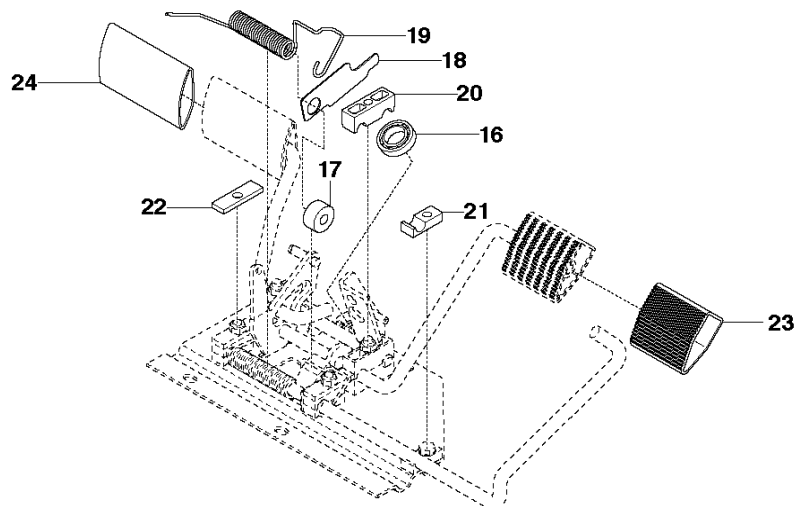

P R316TXs AWD
PEDALS

PEDALS