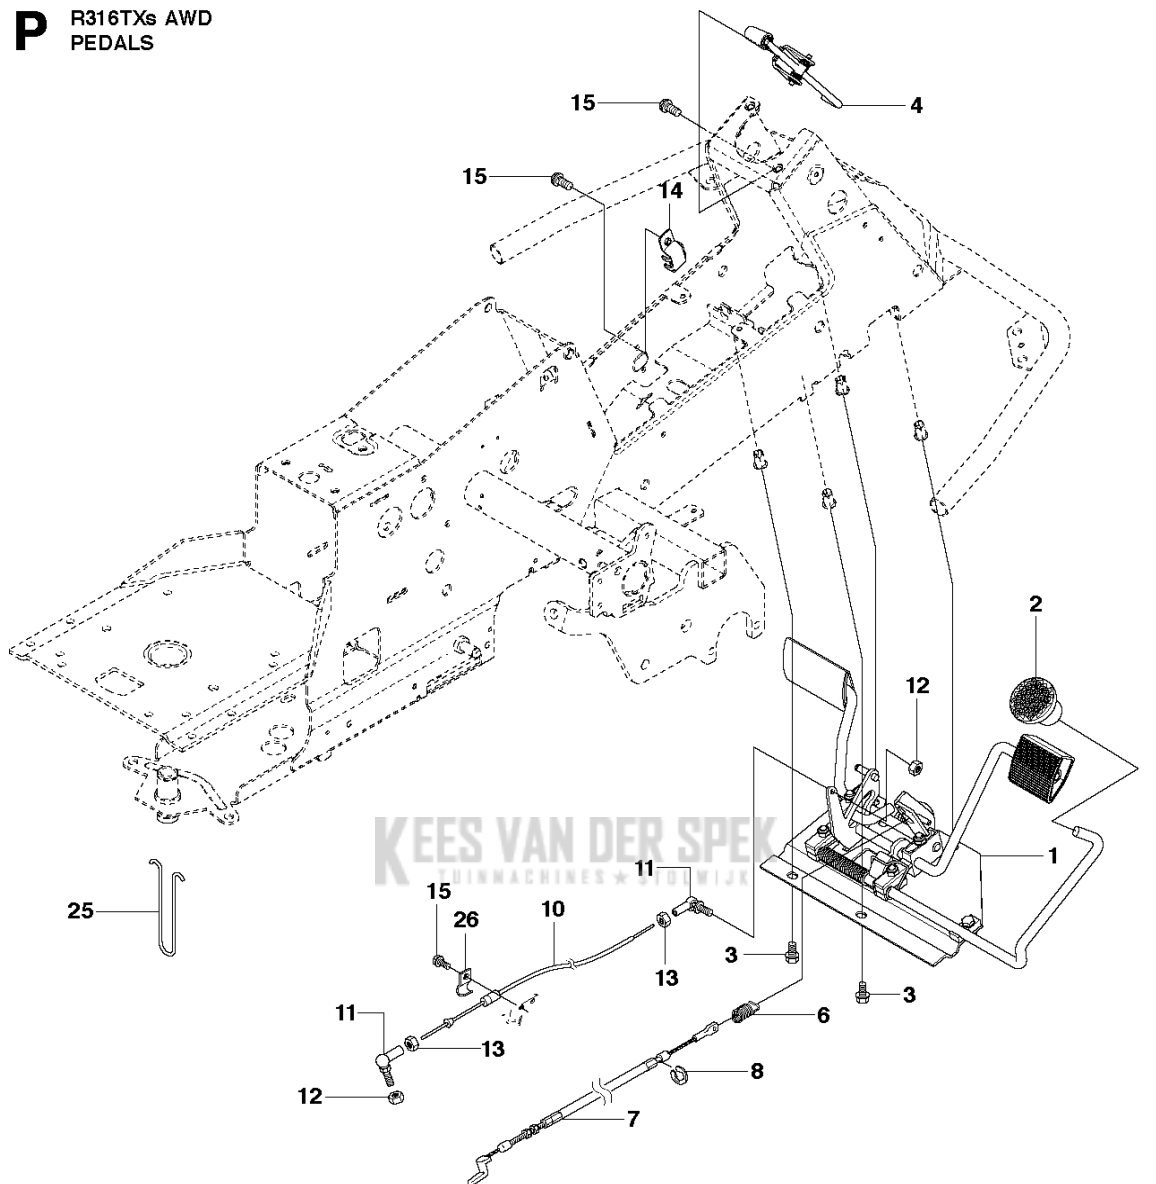

P R316TXs AWD
PEDALS

PEDALS