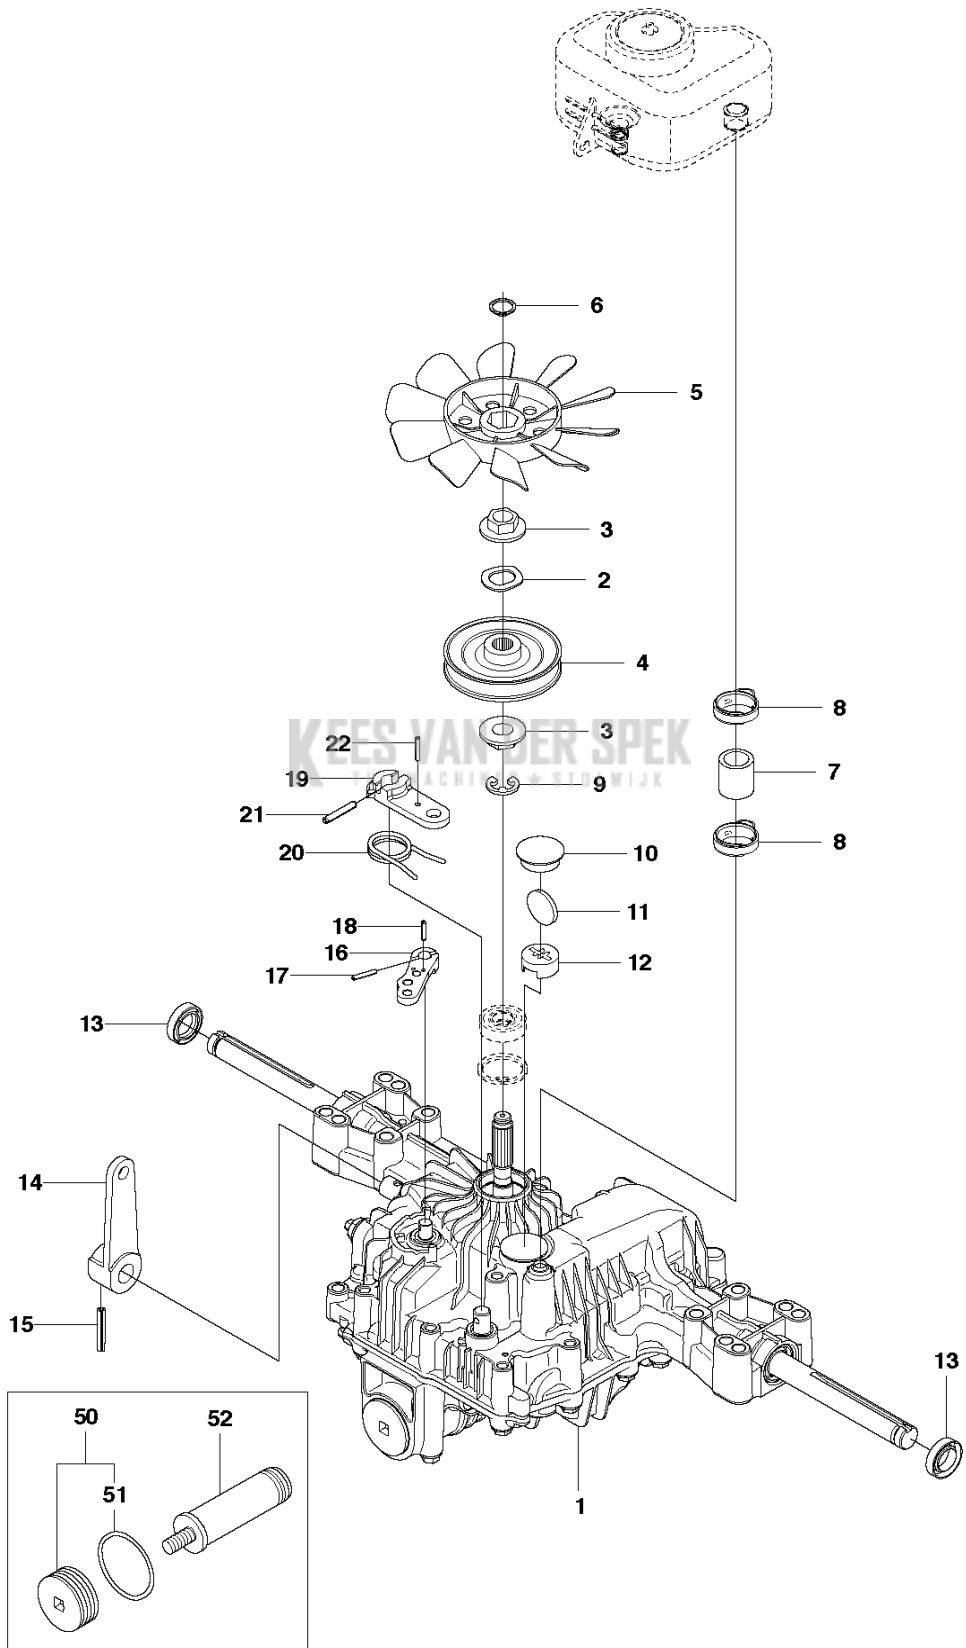

K574

RIDERS

PXM_REF	PXM_PARTNO	DESCRIPTION	PXM_REMARK	QTY
1	590716901	TRANSMISSIE		1
2	506986501	VEERING		1
3	506986601	AFSTAND		2
4	502451901	POELIE		1
5	506986801	VENTILATOR		1
6	735311500	BORGCLIP		1
7	502451601	PIJP		1
8	506987001	SLANGKLEM		2
9	535402807	KLEM		1 1
10	535402832	PLUG		1 1
11	535402829	MAGNEET		1 1
12	502452001	MAGNET HOLDER		1 1
13	535402837	AFDICHTING		2 1
14	502453201	CONTROLE HEFBOOM		1 1
15	535402809	PIN RETAINING SCREW		1 1
16	535402817	HEFBOOM		1 1
17	535402816	PIN RETAINING SCREW		1 1
18	535402833	PIN RETAINING SCREW		1 1
19	535402838	HEFBOOM		1 1
20	535402839	RETURN SPRING		1 1
21	535402840	PIN RETAINING SCREW		1 1
22	535402841	PIN RETAINING SCREW		1 1
50	574515101	KIT		1
51	574515201	O-RING		1 50
52	535402819	FILTER		1