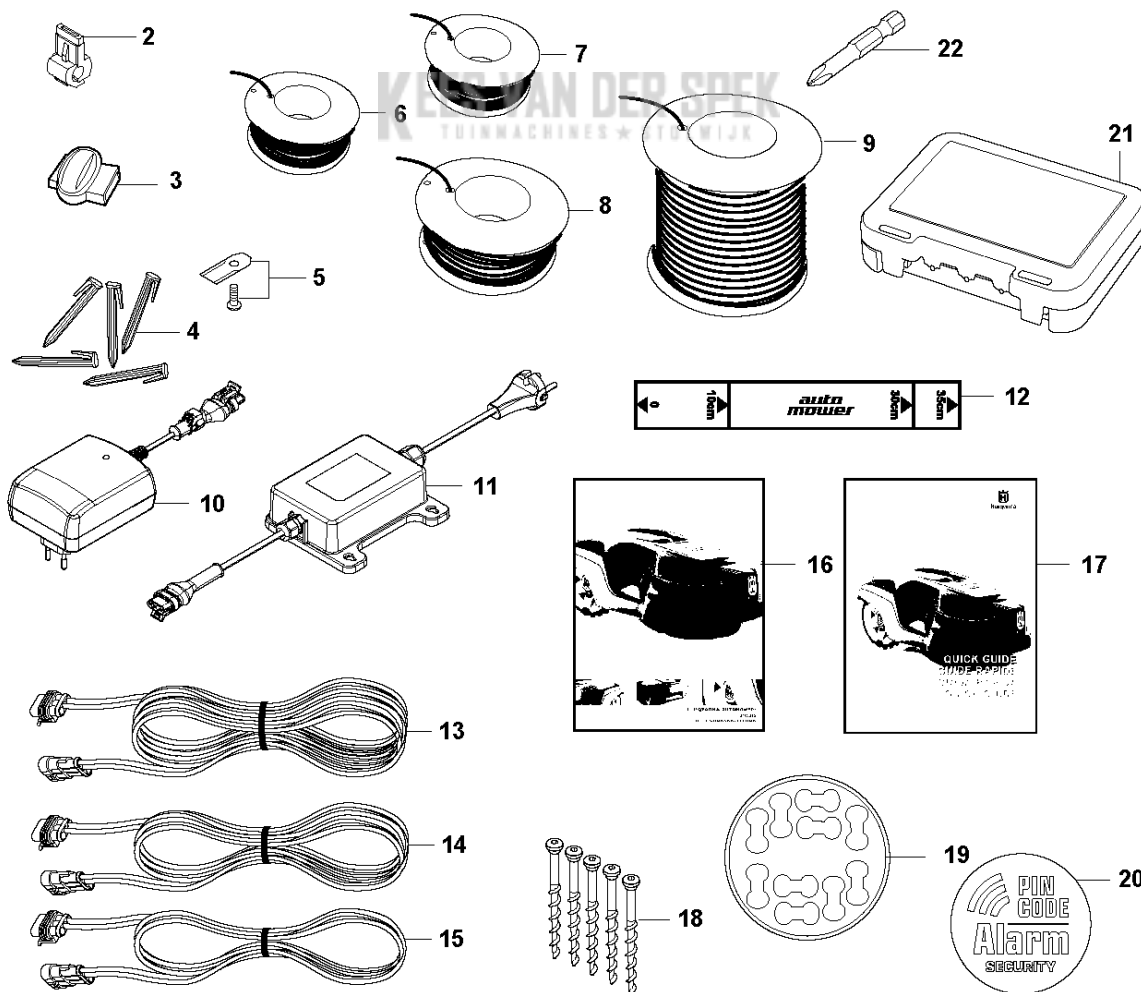

H AUTOMOWER 310, 315 INSTALLATION ACCESSORIES

Referentie	Onderdeel nr	Omschrijving	Opmerking	Aant KIT al
1	967 62 36-01	INSTALLATION KIT	Installation KIT S: Wire (150 m), Staples (300 pcs), Connectors (3 pcs), Couplers (5 pcs)	1
1	967 62 36-02	INSTALLATION KIT	Installation KIT M: Wire (250 m), Staples (400 pcs), Connectors (3 pcs), Couplers (5 pcs)	1
1	967 62 36-03	INSTALLATION KIT	Installation KIT L: Wire (400 m), Staples (600 pcs), Connectors (5 pcs), Couplers (5 pcs)	1
2	535 12 90-01	VERBINDER	Loop Wire Connector	1
2	577 86 48-01	VERBINDER	Loop Wire Connector, Blister Pack, 5 pcs	1
2	535 12 90-02	VERBINDER	Loop Wire Connector, Blister Pack, 100 pcs	1
3	501 98 02-01	KOPPELSTUK	Coupler	1
3	577 86 47-01	KOPPELSTUK	Coupler, Blister Pack, 5 pcs	2
3	501 98 02-03	KOPPELSTUK	Coupler, 100 pcs	1
4	583 97 34-01	NIET	Staples, 100 pcs	1
5	577 86 46-03	BLADE SET	Long Life - Safety Blade, Blister Pack, 9 pcs	1
5	577 60 65-05	BLADE SET	Long Life - Safety Blade, 45 pcs	1
5	577 60 66-04	BLADE SET	Long Life - Safety Blade, 300 pcs	1
6	577 86 43-02	KABEL	Wire, Blister Pack, (50 m)	1
6	580 66 20-02	KABEL	Wire (150 m)	1
6	577 86 43-01	KABEL	Wire, Blister Pack, (150 m)	1
7	580 66 20-01	KABEL	Wire (250 m)	1
8	522 91 41-01	KABEL	Wire (500 m)	1
9	580 66 20-04	KABEL	Wire (800 m)	1
10	593 16 36-01	MOTOR UNIT	Power Supply Unit EU	1
11	590 44 22-02	MOTOR UNIT	Power Supply Unit UK, IE	1
11	584 86 26-01	MOTOR UNIT	EU	1
11	590 44 22-03	MOTOR UNIT	Power Supply Unit CH	1
11	584 86 26-04	MOTOR UNIT	Power Supply Unit US, CA	1
11	584 86 26-05	MOTOR UNIT	Power Supply Unit AU, NZ	1
11	584 86 26-06	MOTOR UNIT	Power Supply Unit JP	1
12	544 17 75-01	MEETBAND	Measuring Tape	1
13	579 82 51-01	KABEL COMPL.	Low voltage cable 20m	1
14	579 82 51-02	KABEL COMPL.	Low voltage cable 10m	1
15	579 82 51-03	KABEL COMPL.	Low voltage cable 3m	1
15	579 82 51-04	KABEL COMPL.	Low Voltage Cable (5 m)	1
16	115875706	TBD	Operator's Manual, Swedish	1
16	115875711	TBD	Operator's Manual, Danish	1
16	115875721	TBD	Operator's Manual, Finnish	1
16	115875726	TBD	Operator's Manual, Norwegian	1
16	115875731	TBD	Operator's Manual, English	1
16	115875732	TBD	Operator's Manual, French	1
16	115875736	TBD	Operator's Manual, French (CA)	1
16	115875741	TBD	Operator's Manual, Dutch	1
16	115875746	TBD	Operator's Manual, Italian	1
16	115875751	TBD	Operator's Manual, Spanish	1
16	115875756	TBD	Operator's Manual, German	1
16	115875758	TBD	Operator's Manual, Russian	1
16	115875759	TBD	Operator's Manual, Hungarian	1
16	115875761	TBD	Operator's Manual, Portuguese	1