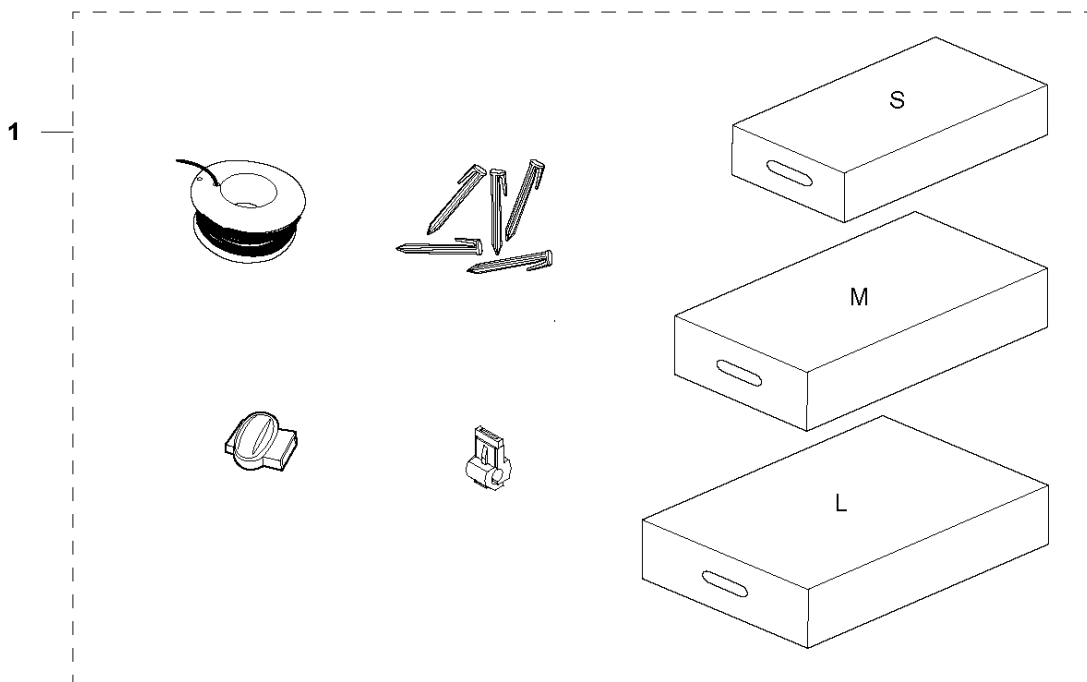

H AUTOMOWER 310, 315 INSTALLATION ACCESSORIES

Referentie	Onderdeel nr	Omschrijving	Opmerking	Aant KIT al
1	967 62 36-01	INSTALLATION KIT	Installation KIT S: Wire (150 m), Staples (300 pcs), Connectors (3 pcs), Couplers (5 pcs)	1
1	967 62 36-02	INSTALLATION KIT	Installation KIT M: Wire (250 m), Staples (400 pcs), Connectors (3 pcs), Couplers (5 pcs)	1
1	967 62 36-03	INSTALLATION KIT	Installation KIT L: Wire (400 m), Staples (600 pcs), Connectors (5 pcs), Couplers (5 pcs)	1
2	535 12 90-01	VERBINDER	Loop Wire Connector	1
2	577 86 48-01	VERBINDER	Loop Wire Connector, Blister Pack, 5 pcs	1
2	535 12 90-02	VERBINDER	Loop Wire Connector, Blister Pack, 100 pcs	1
3	501 98 02-01	KOPPELSTUK	Coupler	1
3	577 86 47-01	KOPPELSTUK	Coupler, Blister Pack, 5 pcs	2
3	501 98 02-03	KOPPELSTUK	Coupler, 100 pcs	1
4	583 97 34-01	NIET	Staples, 100 pcs	1
5	577 86 46-03	BLADE SET	Long Life - Safety Blade, Blister Pack, 9 pcs	1
5	577 60 65-05	BLADE SET	Long Life - Safety Blade, 45 pcs	1
5	577 60 66-04	BLADE SET	Long Life - Safety Blade, 300 pcs	1
6	577 86 43-02	KABEL	Wire, Blister Pack, (50 m)	1
6	580 66 20-02	KABEL	Wire (150 m)	1
6	577 86 43-01	KABEL	Wire, Blister Pack, (150 m)	1
7	580 66 20-01	KABEL	Wire (250 m)	1
8	522 91 41-01	KABEL	Wire (500 m)	1
9	580 66 20-04	KABEL	Wire (800 m)	1
10	593 16 36-01	MOTOR UNIT	Power Supply Unit EU	1
11	590 44 22-02	MOTOR UNIT	Power Supply Unit UK, IE	1
11	584 86 26-01	MOTOR UNIT	EU	1
11	590 44 22-03	MOTOR UNIT	Power Supply Unit CH	1
11	584 86 26-04	MOTOR UNIT	Power Supply Unit US, CA	1
11	584 86 26-05	MOTOR UNIT	Power Supply Unit AU, NZ	1
11	584 86 26-06	MOTOR UNIT	Power Supply Unit JP	1
12	544 17 75-01	MEETBAND	Measuring Tape	1
13	579 82 51-01	KABEL COMPL.	Low voltage cable 20m	1
14	579 82 51-02	KABEL COMPL.	Low voltage cable 10m	1
15	579 82 51-03	KABEL COMPL.	Low voltage cable 3m	1
15	579 82 51-04	KABEL COMPL.	Low Voltage Cable (5 m)	1
16	115875706	TBD	Operator's Manual, Swedish	1
16	115875711	TBD	Operator's Manual, Danish	1
16	115875721	TBD	Operator's Manual, Finnish	1
16	115875726	TBD	Operator's Manual, Norwegian	1
16	115875731	TBD	Operator's Manual, English	1
16	115875732	TBD	Operator's Manual, French	1
16	115875736	TBD	Operator's Manual, French (CA)	1
16	115875741	TBD	Operator's Manual, Dutch	1
16	115875746	TBD	Operator's Manual, Italian	1
16	115875751	TBD	Operator's Manual, Spanish	1
16	115875756	TBD	Operator's Manual, German	1
16	115875758	TBD	Operator's Manual, Russian	1
16	115875759	TBD	Operator's Manual, Hungarian	1
16	115875761	TBD	Operator's Manual, Portuguese	1