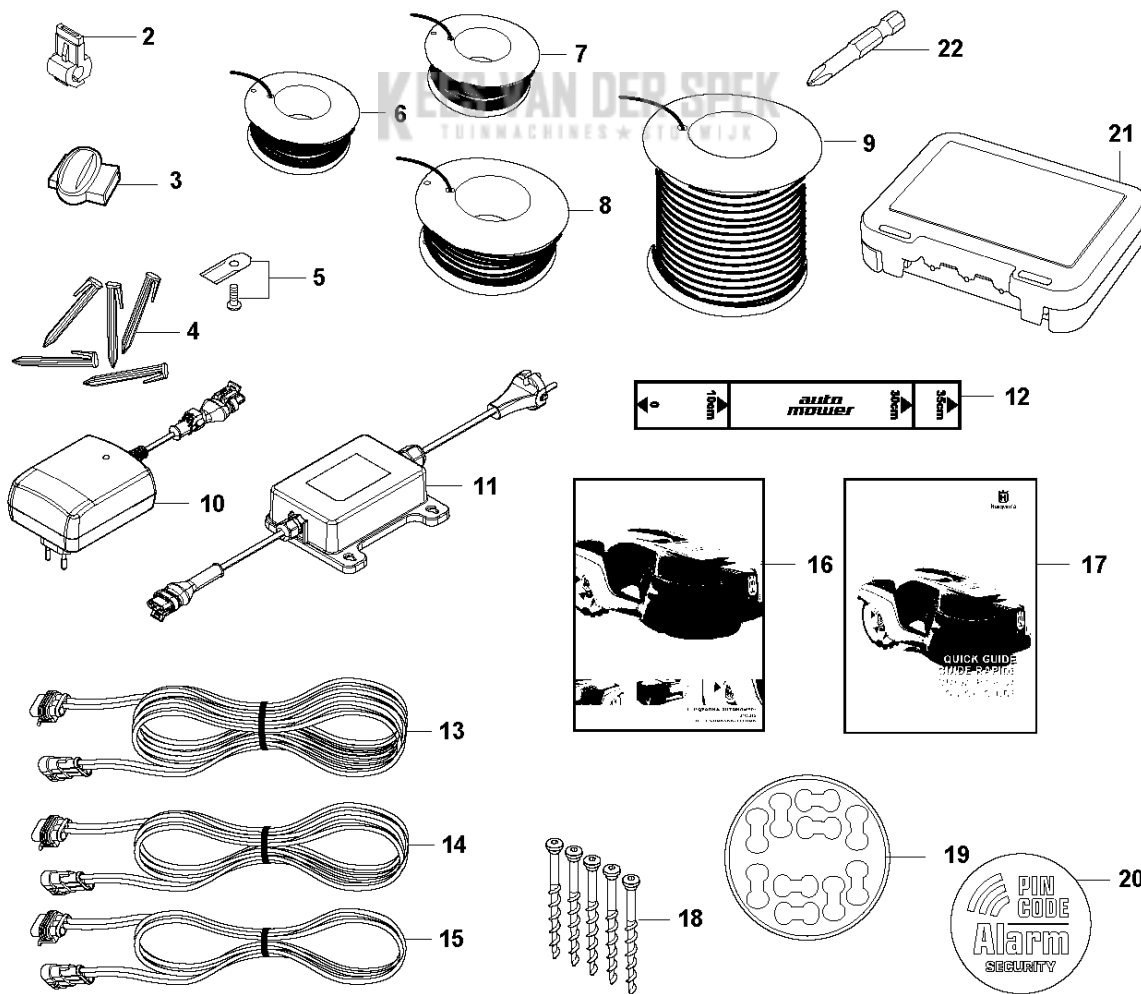

H AUTOMOWER 310, 315
INSTALLATION ACCESSORIES

Referentie	Onderdeel nr	Omschrijving	Opmerking	Aant KIT al
1	967 62 36-01	INSTALLATION KIT	Installation KIT S: Wire (150 m), Staples (300 pcs), Connectors (3 pcs), Couplers (5 pcs)	1
1	967 62 36-02	INSTALLATION KIT	Installation KIT M: Wire (250 m), Staples (400 pcs), Connectors (3 pcs), Couplers (5 pcs)	1
1	967 62 36-03	INSTALLATION KIT	Installation KIT L: Wire (400 m), Staples (600 pcs), Connectors (5 pcs), Couplers (5 pcs)	1
2	535 12 90-01	VERBINDER	Loop Wire Connector	1
2	577 86 48-01	VERBINDER	Loop Wire Connector, Blister Pack, 5 pcs	1
2	535 12 90-02	VERBINDER	Loop Wire Connector, Blister Pack, 100 pcs	1
3	501 98 02-01	KOPPELSTUK	Coupler	1
3	577 86 47-01	KOPPELSTUK	Coupler, Blister Pack, 5 pcs	2
3	501 98 02-03	KOPPELSTUK	Coupler, 100 pcs	1
4	583 97 34-01	NIET	Staples, 100 pcs	1
5	577 86 46-03	BLADE SET	Long Life - Safety Blade, Blister Pack, 9 pcs	1
5	577 60 65-05	BLADE SET	Long Life - Safety Blade, 45 pcs	1
5	577 60 66-04	BLADE SET	Long Life - Safety Blade, 300 pcs	1
6	577 86 43-02	KABEL	Wire, Blister Pack, (50 m)	1
6	580 66 20-02	KABEL	Wire (150 m)	1
6	577 86 43-01	KABEL	Wire, Blister Pack, (150 m)	1
7	580 66 20-01	KABEL	Wire (250 m)	1
8	522 91 41-01	KABEL	Wire (500 m)	1
9	580 66 20-04	KABEL	Wire (800 m)	1
10	593 16 36-01	MOTOR UNIT	Power Supply Unit EU	1
11	590 44 22-02	MOTOR UNIT	Power Supply Unit UK, IE	1
11	584 86 26-01	MOTOR UNIT	EU	1
11	590 44 22-03	MOTOR UNIT	Power Supply Unit CH	1
11	584 86 26-04	MOTOR UNIT	Power Supply Unit US, CA	1
11	584 86 26-05	MOTOR UNIT	Power Supply Unit AU, NZ	1
11	584 86 26-06	MOTOR UNIT	Power Supply Unit JP	1
12	544 17 75-01	MEETBAND	Measuring Tape	1
13	579 82 51-01	KABEL COMPL.	Low voltage cable 20m	1
14	579 82 51-02	KABEL COMPL.	Low voltage cable 10m	1
15	579 82 51-03	KABEL COMPL.	Low voltage cable 3m	1
15	579 82 51-04	KABEL COMPL.	Low Voltage Cable (5 m)	1
16	115875706	TBD	Operator's Manual, Swedish	1
16	115875711	TBD	Operator's Manual, Danish	1
16	115875721	TBD	Operator's Manual, Finnish	1
16	115875726	TBD	Operator's Manual, Norwegian	1
16	115875731	TBD	Operator's Manual, English	1
16	115875732	TBD	Operator's Manual, French	1
16	115875736	TBD	Operator's Manual, French (CA)	1
16	115875741	TBD	Operator's Manual, Dutch	1
16	115875746	TBD	Operator's Manual, Italian	1
16	115875751	TBD	Operator's Manual, Spanish	1
16	115875756	TBD	Operator's Manual, German	1
16	115875758	TBD	Operator's Manual, Russian	1
16	115875759	TBD	Operator's Manual, Hungarian	1
16	115875761	TBD	Operator's Manual, Portuguese	1