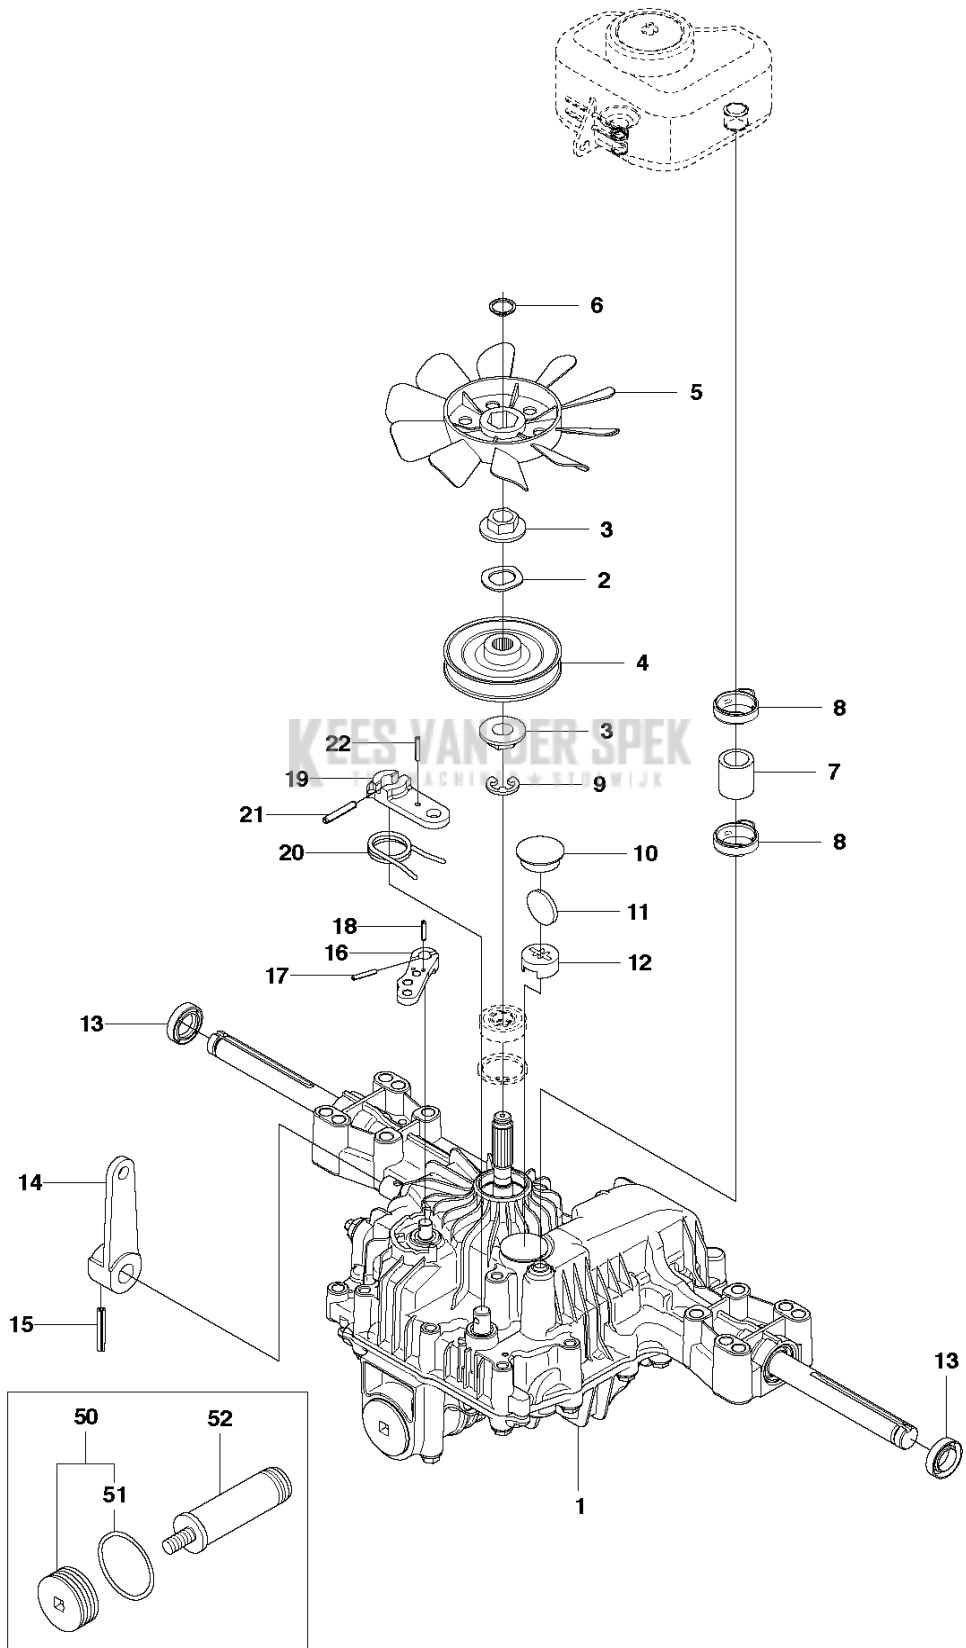

K574

RIDERS

PXM_REF	PXM_PARTNO	DESCRIPTION	PXM_REMARK	QTY
1	590716801	TRANSMISSIE		1
2	506986501	VEERING		1
3	506986601	AFSTAND		2
4	502451901	POELIE		1
5	506986801	VENTILATOR		1
6	735311500	BORGCLIP		1
7	502451601	PIJP		1
8	506987001	SLANGKLEM		2
9	535402807	KLEM		1
10	535402832	PLUG		1
11	535402829	MAGNEET		1
12	502452001	MAGNET HOLDER		1
13	535402837	AFDICHTING		2
14	502453201	CONTROLE HEFBOOM		1
15	535402809	PIN RETAINING SCREW		1
16	535402817	HEFBOOM		1
17	535402816	PIN RETAINING SCREW		1
18	535402833	PIN RETAINING SCREW		1
19	535402838	HEFBOOM		1
20	535402839	RETURN SPRING		1
21	535402840	PIN RETAINING SCREW		1
22	535402841	PIN RETAINING SCREW		1
50	574515101	KIT		1
51	574515201	O-RING		1
52	535402819	FILTER		1