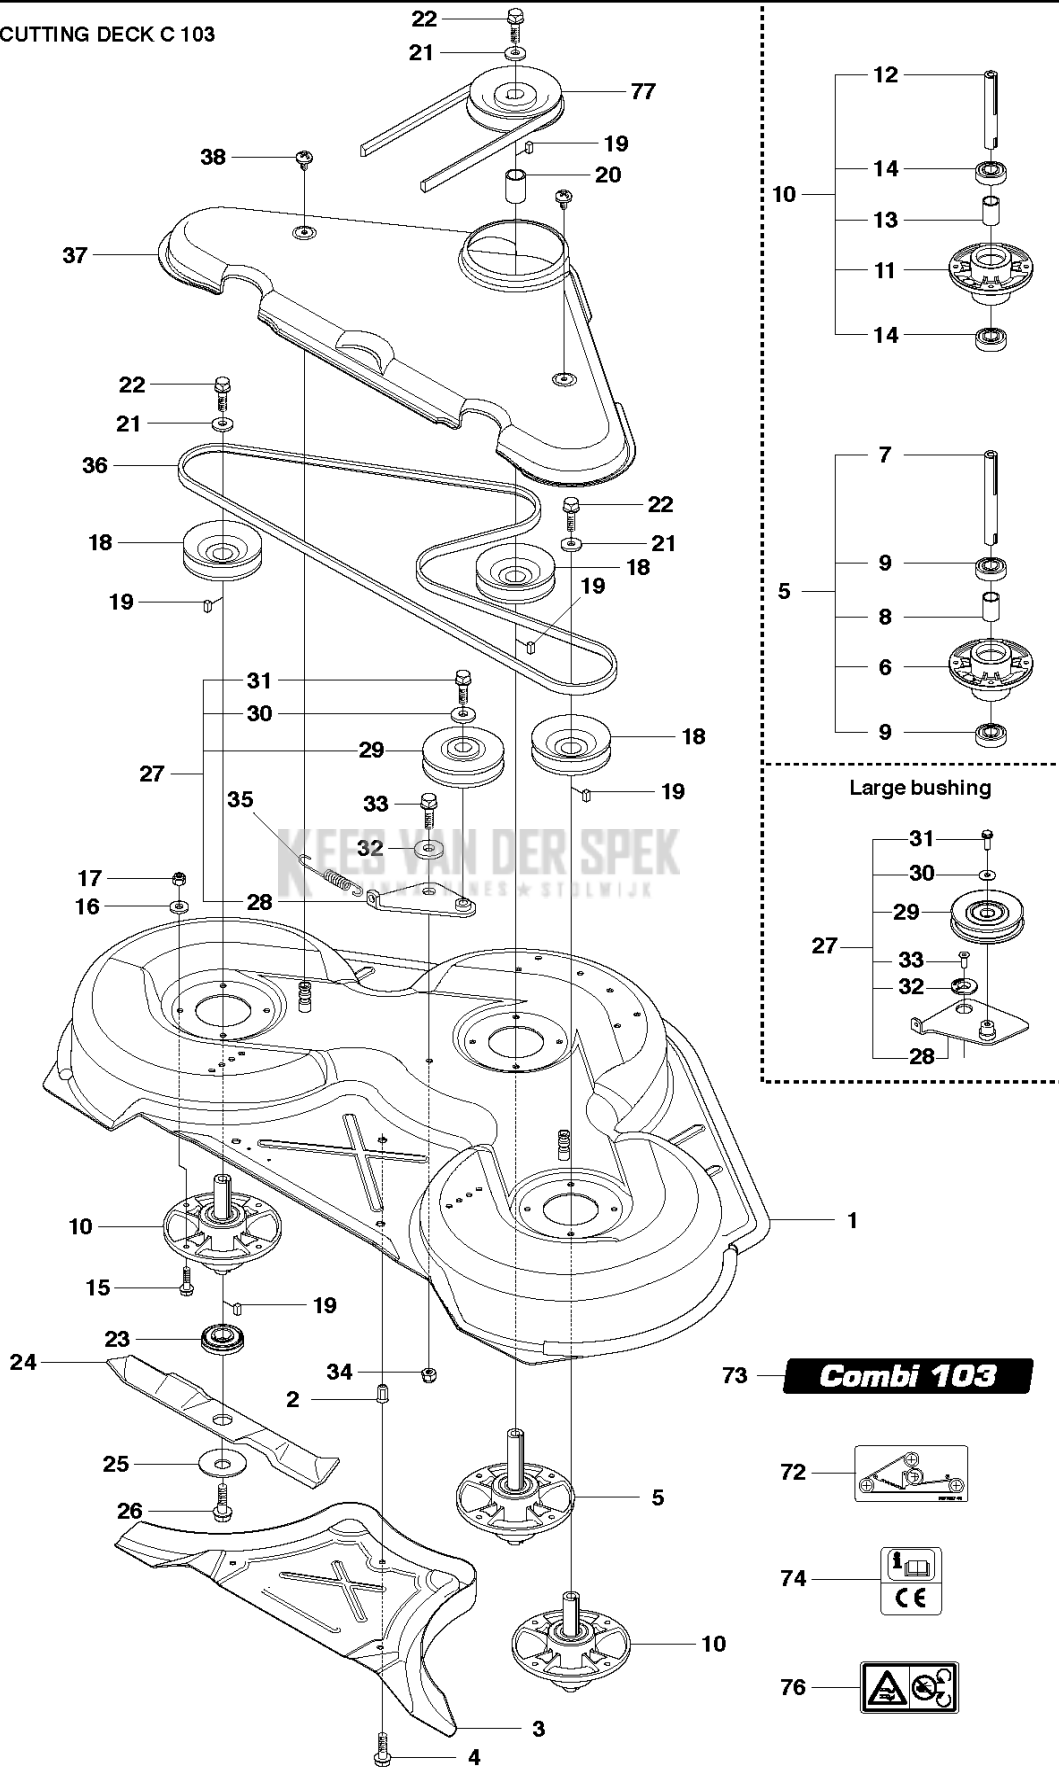

B2 CUTTING DECK C 103

RIDERS

PXM_REF	PXM_PARTNO	DESCRIPTION	PXM_REMARK	QTY	
1	574210801	MAAIDEK		1	
2	506916201	MOER		3	
3	544449201	PLUG		1	
4	506570104	SCHROEF EHHFM		3	
5	576384101	MESHOUDER COMPL.		2	
6	576384201	LAGERHUIS		1	5
7	576384301	AS		1	5
8	576384401	AFSTANDHULS		1	5
9	738230434	KOGELLAGER		2	5
10	576384102	MESHOUDER COMPL.		1	
11	576384201	LAGERHUIS		1	10
12	576384302	AS		1	10
13	576384401	AFSTANDHULS		1	10
14	738230434	KOGELLAGER		2	10
15	535423801	SCHROEF RSQM		12	
16	734116401	RING		14	
17	732211801	LOCK NUT		12	
18	506922101	POELIE		3	
19	506533501	EVENWUDIGE SLEUTEL		7	
20	544068002	AFSTANDHULS		1	
21	734117441	RING		3	
22	544114101	SCHROEF EHHM		3	
23	535504202	ADAPTER		3	
24	504188210	MES		3	
25	506792301	KNIFE PLATE		3	
26	544114101	SCHROEF EHHM		3	
27	506540701	RIEMSPANNER COMPL.	Small bushing	1	
27	586966601	RIEMSPANNER COMPL.	Large bushing	1	
28	506519501	SPANNARM KPL.	Small bushing	1	27
28	585359901	ARM	Large bushing	1	27
29	506532701	POELIE		1	27
30	734116441	RING		1	27
31	506558302	SCHROEF EHHFT	Small bushing	1	27
31	586320401	SCREW	Large bushing	1	27
32	506918702	RING	Small bushing	1	
32	586496701	RING	Large bushing	1	
33	725245171	SCHROEF EHHM	Small bushing	1	
33	725645301	SCHROEF IHCSFM	Large bushing	1	
34	732211801	LOCK NUT		1	
35	506533101	VEER		1	
36	589530601	RIEM		1	
37	544096101	RIEMKAP		1	
38	544400501	SCREW		2	
72	506789701	PLAATJE		1	
73	544238103	PLAATJE		2	
74	506929001	PLAATJE		1	
76	574510001	STICKER		2	
77	506778601	POELIE		1