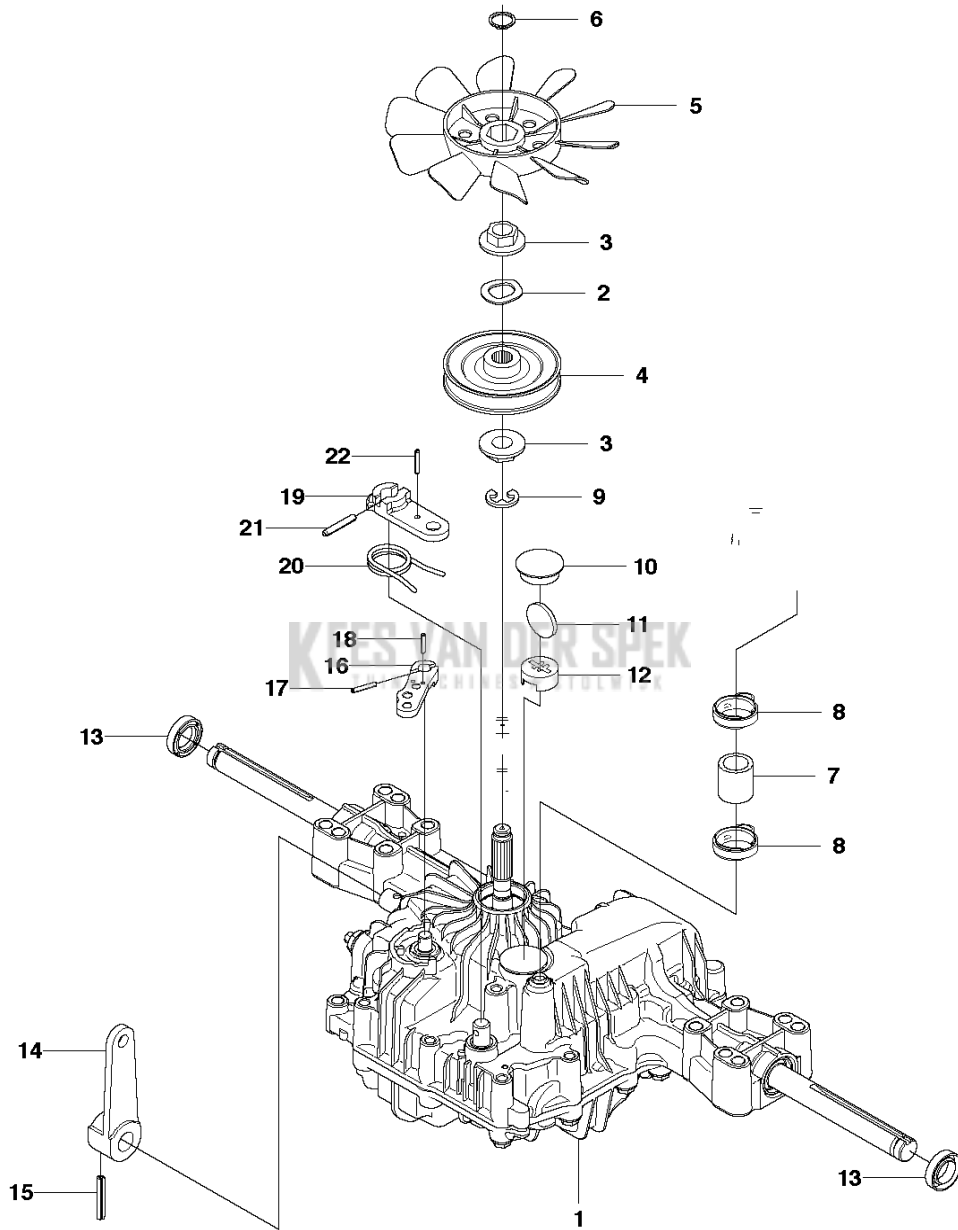

K HYDROSTAT

RIDERS

PXM_REF	PXM_PARTNO	DESCRIPTION	PXM_REMARK	QTY
1	506986301	TRANSMISSIE		1
2	506986501	VEERRING		1
3	506986601	AFSTAND		2
4	502451901	POELIE		1
5	506986801	VENTILATOR		1
6	735311500	BORGCLIP		1
7	502451601	PIJP		1
8	506987001	SLANGKLEM		2
9	535402807	KLEM		1 1
10	535402832	PLUG		1 1
11	535402829	MAGNEET		1 1
12	502452001	MAGNET HOLDER		1 1
13	535402837	AFDICHTING		2 1
14	502453201	CONTROLE HEFBOOM		1 1
15	535402809	PIN RETAINING SCREW		1 1
16	535402817	HEFBOOM		1 1
17	535402816	PIN RETAINING SCREW		1 1
18	535402833	PIN RETAINING SCREW		1 1
19	535402838	HEFBOOM		1 1
20	535402839	RETURN SPRING		1 1
21	535402840	PIN RETAINING SCREW		1 1
22	535402841	PIN RETAINING SCREW		1 1