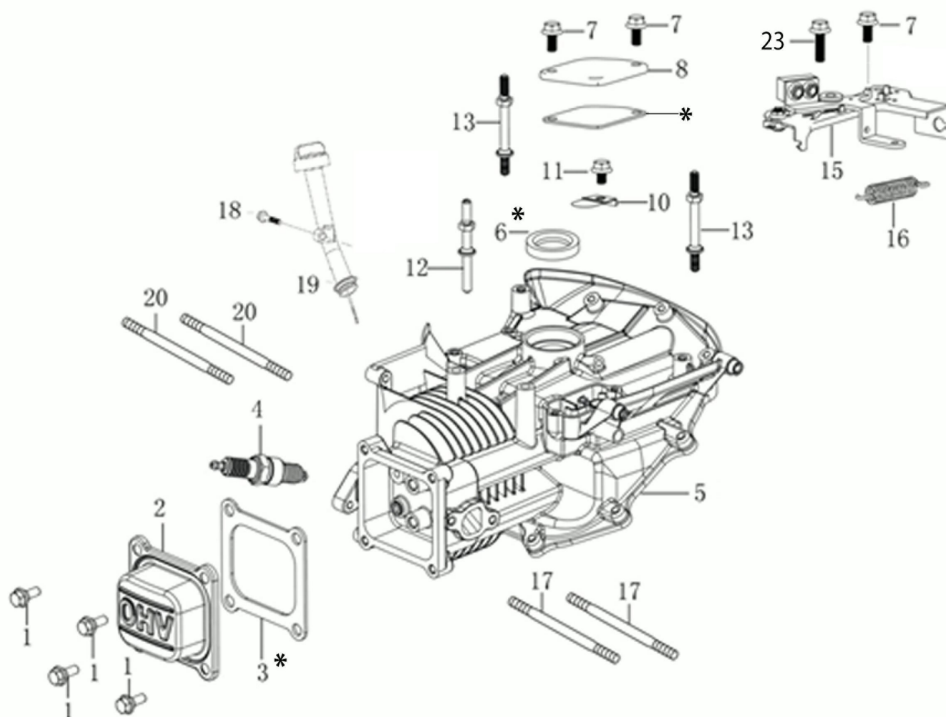

9*

KEES VAN DER SPEK
TUINMACHINES * STOLWIJK

Illustratie Crankcase

Ref.Nu	Qty	Part number	Description	Validity from	Validity till	Notes	Bulletin
1	4	L66150393	Screw				
2	1	L66151522	Cover				
3	1	L66151523	Gasket				
4	1	3055123	Spark plug				
5	1	L66151524	Crankcase				
6	1	L66150409	Seal ring				
7	3	L66150464	Screw				
8	1	L66151525	Cap				
9	1	L66151570	Gasket set				
10	1	L66150410	Reed valve				
11	1	L66151526	Screw				
12	1	L66151527	Stud				
13	2	L66151528	Stud				
15	1	L66151975	Brake				
16	1	L66151531	Spring				
17	2	L66151532	Stud				
18	1	L66150453	Screw				
19	1	L66151533	Oil cap assy				
20	2	L66151534	Stud				
23	1	L66150456	Screw				

KEES VAN DER SPEK
TUINMACHINES ★ STOLWIJK