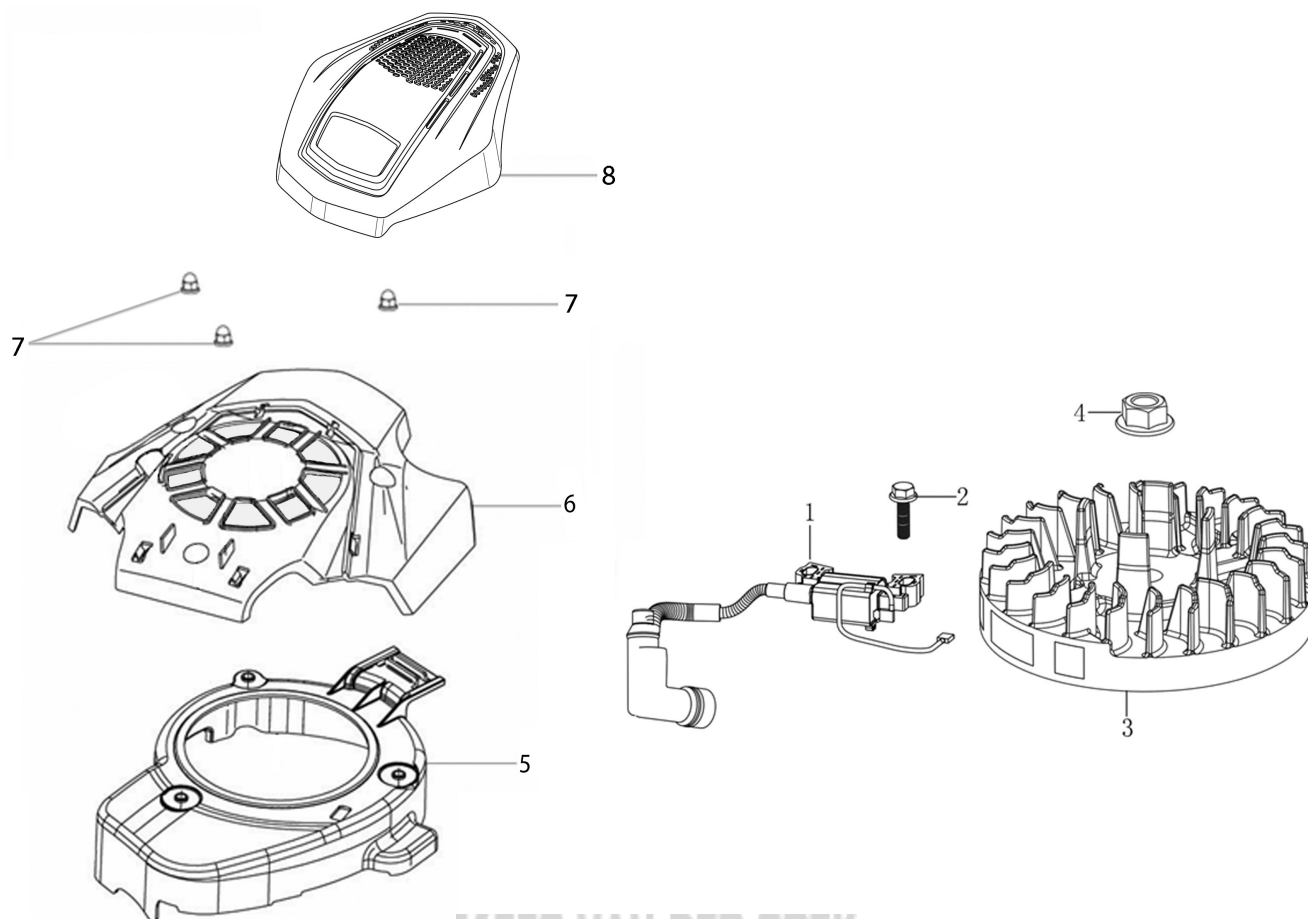

KES VAN DER SPEK
TUINMACHINES * STOLWIJK

Illustratie Ignition system

Ref.Nu	Qty	Part number	Description	Validity from	Validity till	Notes	Bulletin
1	1	L66151551	Ignition coil				
2	1	L66150817	Bolt				
3	1	L66151969	Flywheel				
4	1	L66150376	Nut				
5	1	L66151550	Cover				
6	1	L66151968	Cover				
7	3	L66151976	Nut				
8	1	3075226R	Cover				MO_0001_12/11

KEES VAN DER SPEK
TUINMACHINES ★ STOLWIJK