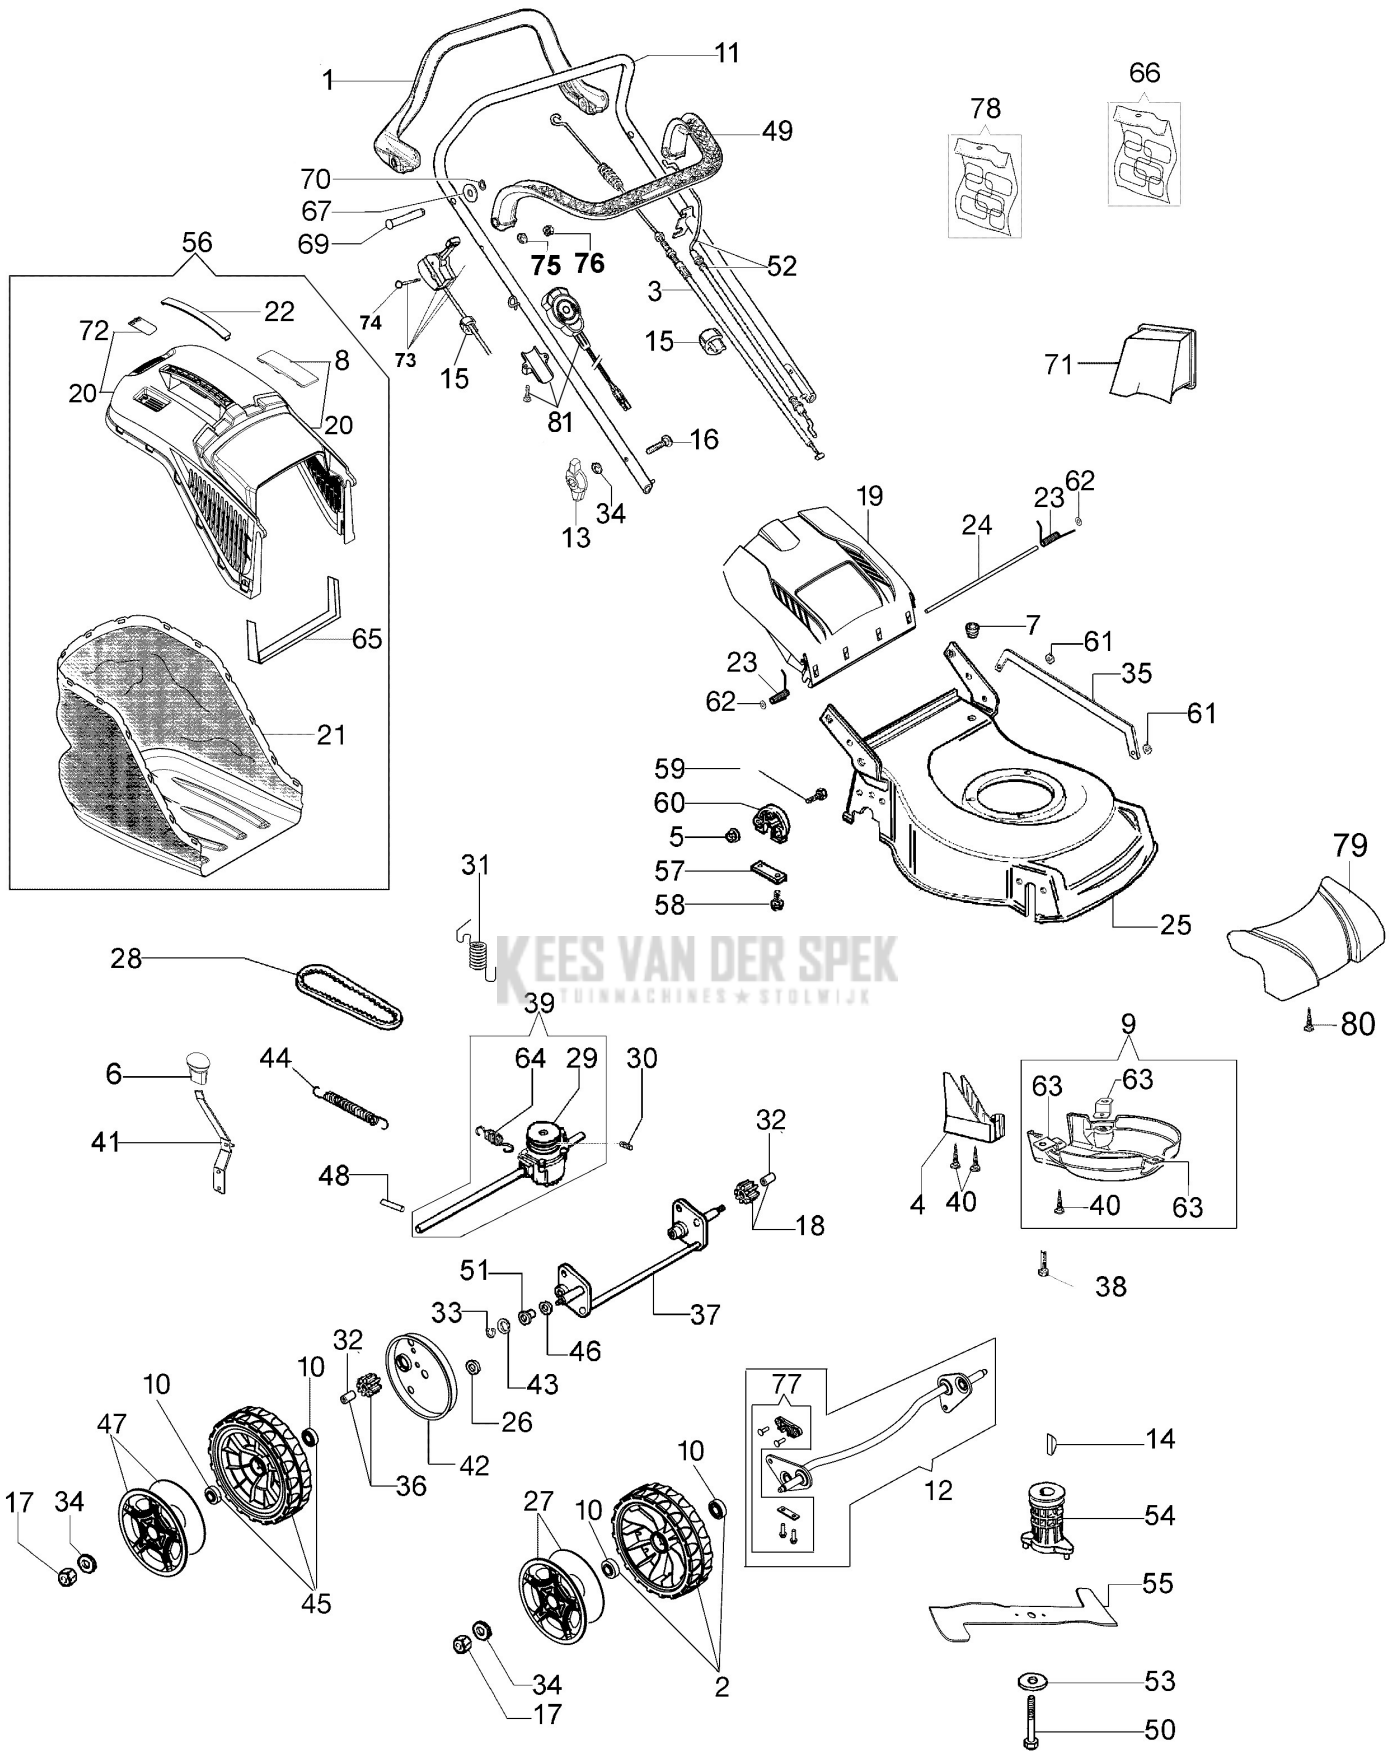

Illustratie Complete illustrated parts list

Ref.Nu	Qty	Part number	Description	Validity from	Validity till	Notes	Bulletin
1	1	66060398BR	Traction lever				
2	2	66070724R	Complete wheel				
3	1	66070653R	Traction cable				
4	1	66110099R	Guard				
5	1	3914006R	Nut				
6	1	66110684	Handle				
7	1	66030038	Grommet				
8	1	66070466R	Lock				
9	1	66070233A	Guard kit				
10	8	66070497R	Bearing				
11	1	66070999R	Handlebar				
12	1	66070748	Axle kit				
13	2	66070944R	Tightening handle				
14	1	8202126R	Key				
15	2	66060231	Band				
16	2	3910015R	Screw				
17	4	3933032R	Nut				
18	1	66070437R	Left sprocket				
19	1	66110753R	Shutter				
20	1	66072047R	Frame				
21	1	66070876R	Grassbag				
22	1	66070522R	Cover				
23	1	66110609A	Kit spring				
24	1	66110026R	Deflector axle				
25	1	66110763	Deck				
26	2	3916015R	Washer				
27	2	66070849R	Wheel cover				
28	1	66030037R	Belt				
29	1	66070450R	Pulley				
30	1	3022020R	Plug				
31	1	66070652R	Spring				
32	2	66070435R	Bushing				
33	1	3024012R	Snap ring				
34	7	3916008R	Washer				
35	2	66110100	Rod				
36	1	66070436R	Right sprocket				
37	1	66070013C	Rear axle				
38	3	3806076R	Screw				
39	1	66070755A	Transmission				
40	2	011200035R	Screw				
41	1	66070018	Lever				
42	2	66070060R	Wheel cover				
43	1	66030044	Spacer				
44	1	66070036R	Spring				
45	2	66070723R	Complete wheel				
46	2	8202311R	Ring				