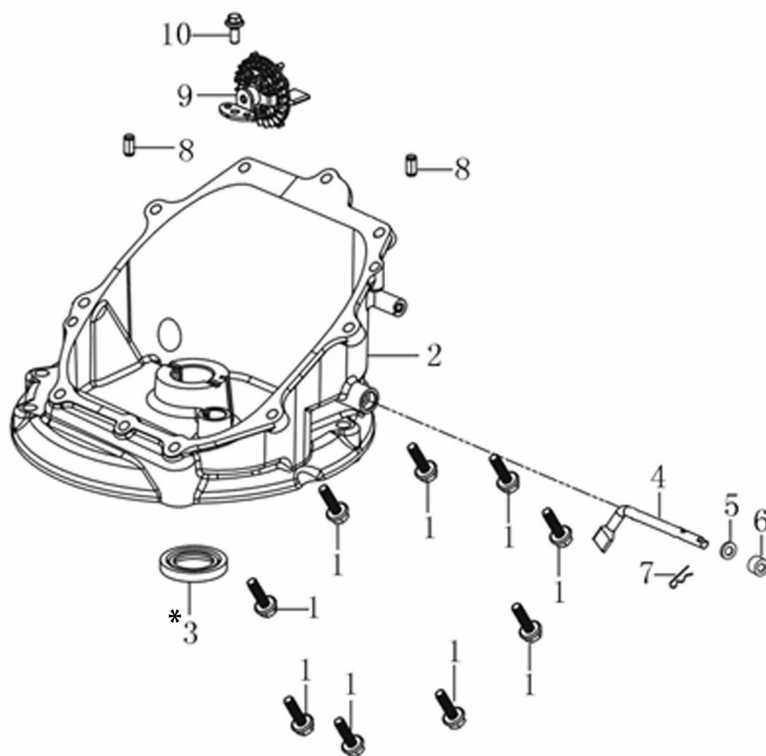

11*

KEES VAN DER SPEK
TUINMACHINES * STOLWIJK

Illustratie Crankcase cover

Ref.Nu	Qty	Part number	Description	Validity from	Validity till	Notes	Bulletin
1	9	L66150817	Bolt				
2	1	L66151537	Crankcase cover				
3	1	L66150462	Gasket				
4	1	L66151538	Governor arm shaft				
5	1	L66150035	Washer				
6	1	L66150419	Gasket				
7	1	L66150353	Plug				
8	2	L66151539	Pin				
9	1	L66151540	Governor				
10	1	L66150729	Screw				
11	1	L66151570	Gasket set				

KEES VAN DER SPEK
TUINMACHINES ★ STOLWIJK