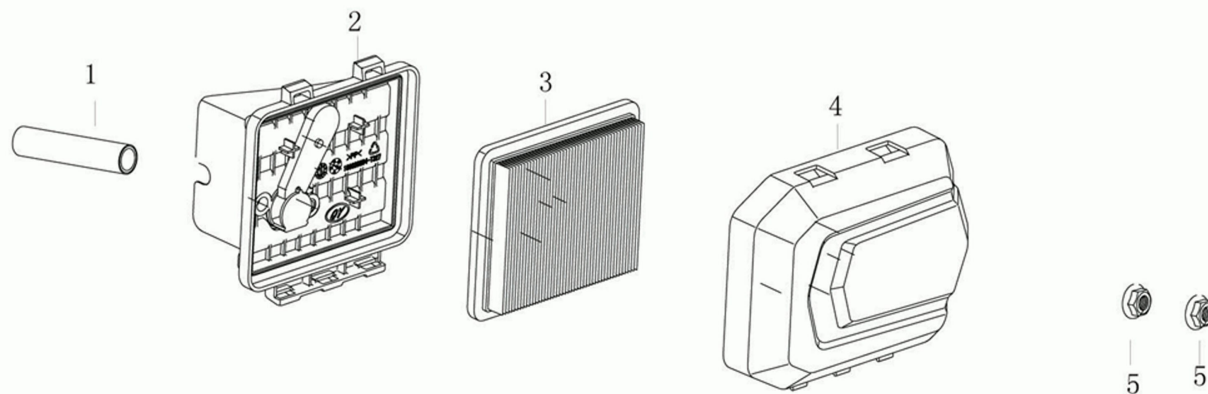

KEES VAN DER SPEK
TUINMACHINES ★ STOLWIJK

Illustratie Air filter

Ref.Nu	Qty	Part number	Description	Validity from	Validity till	Notes	Bulletin
1	1	L66151555	Tube				
2	1	L66151556	Filter support				
3	1	L66150715	Air filter				
4	1	L66151557	Filter cover				
5	2	004400959R	Nut				

KEES VAN DER SPEK
TUINMACHINES ★ STOLWIJK