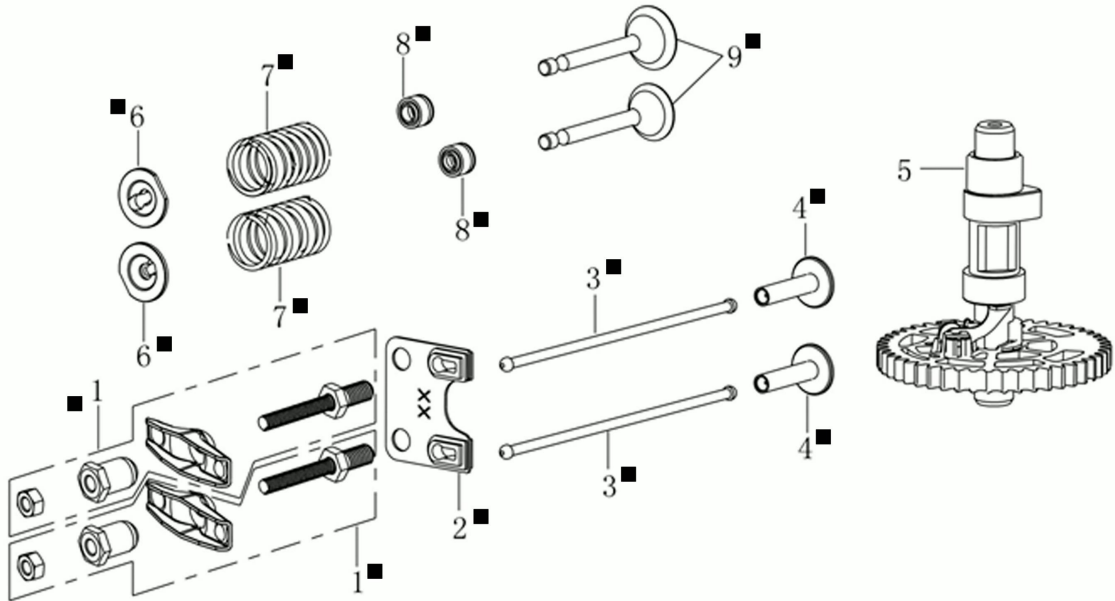

10

KEES VAN DER SPEK
TUINMACHINES * STOLWIJK

Illustratie Reed valve kit

Ref.Nu	Qty	Part number	Description	Validity from	Validity till	Notes	Bulletin
1	2	L66151545	Compensator				
2	1	L66151546	Plate				
3	2	L66150402	Equalizer rod				
4	2	L66151547	Slide				
5	1	L66151548	Camshaft assy				
6	2	L66150398	Spring holder				
7	2	L66150522	Valves spring				
8	2	L66150367	Seal				
9	1	L66150400	Suction/exhaust valve kit				
10	1	L66151572	Reed valve kit				

KEES VAN DER SPEK
TUINMACHINES ★ STOLWIJK