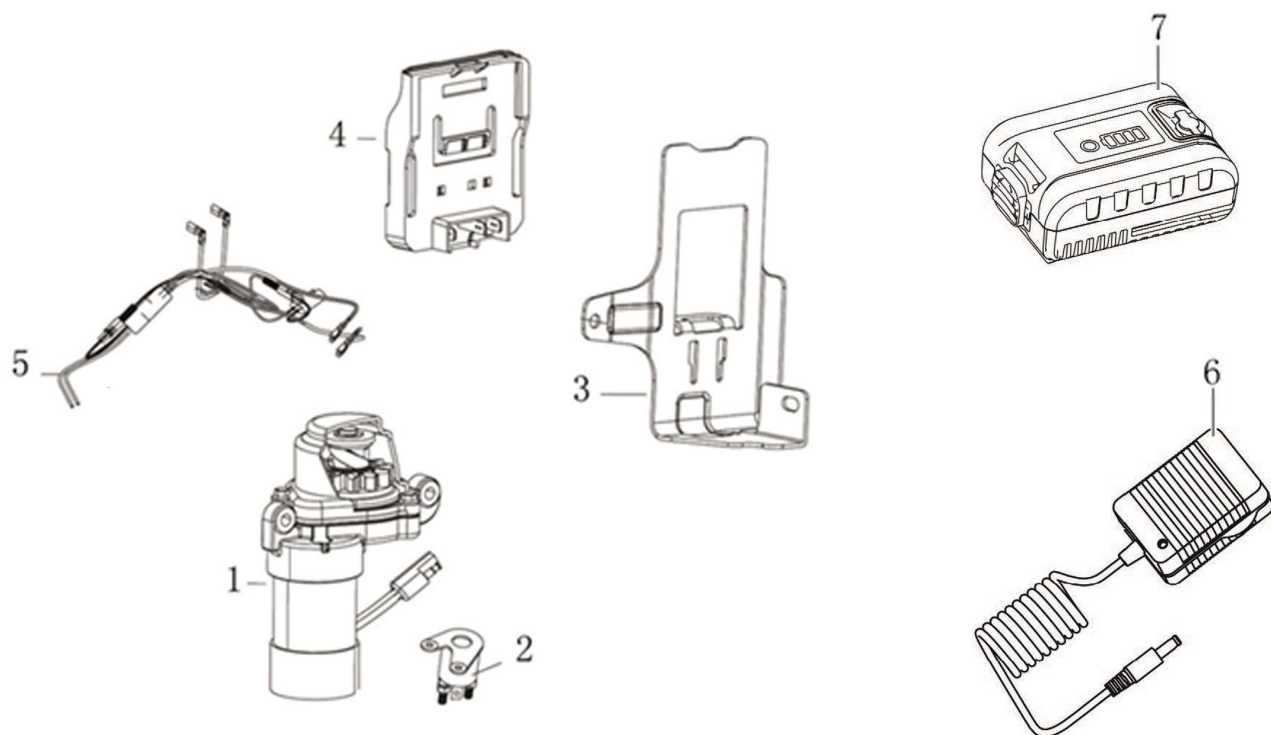

KEES VAN DER SPEK
TUINMACHINES ★ STOLWIJK

Illustratie Start motor assy

Ref.Nu	Qty	Part number	Description	Validity from	Validity till	Notes	Bulletin
1	1	L66151970	Start motor assy				
2	1	L66151972	Starter relay				
3	1	L66151973	Bracket				
4	1	L66151974	Battery support				
5	1	L66151971	Starter cable				
6	1	3075273	Battery charger				
7	1	3075272	Battery				

KEES VAN DER SPEK
TUINMACHINES ★ STOLWIJK