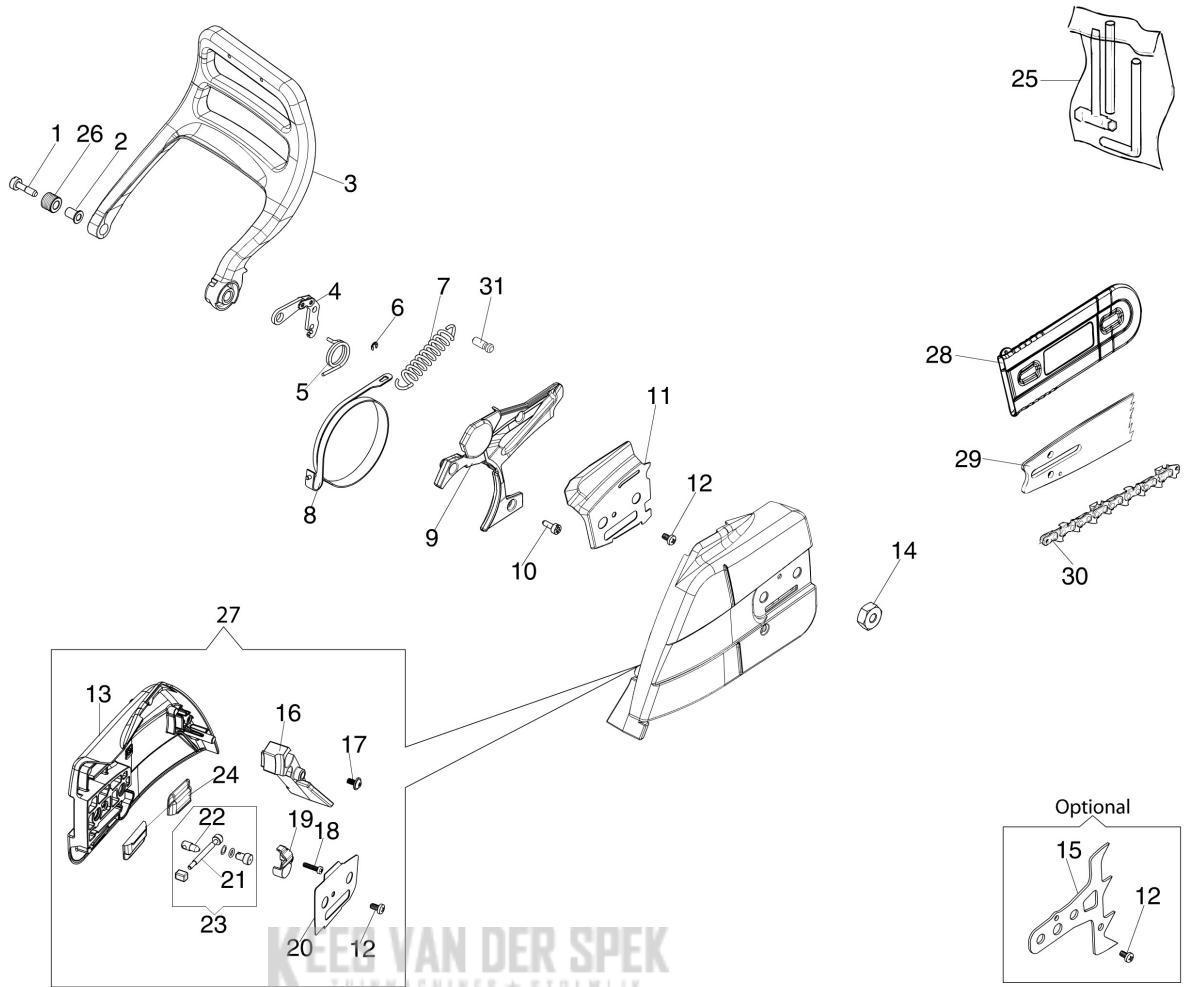

Illustratie Brake and chain cover

Illustratie Brake and chain cover

Ref.Nu	Qty	Part number	Description	Validity from	Validity till	Notes	Bulletin
1	1	3891046R	Screw				
2	1	50250138R	Bushing				
3	1	50250053AR	Guard				
4	1	097000146	Lever				
5	1	50240048R	Spring				
6	1	3026003R	Ring				
7	1	095000219AR	Spring				
8	1	50250046R	Brake band				
9	1	50250056R	Guard				
10	3	3891009R	Screw				
11	1	50250047R	Plate				
12	2	3960045	Screw				
13	1	50250126R	Cover				
14	2	3980013R	Nut				
15	1	50250125R	Spike				
16	1	50250050R	Guard				
17	1	3960046R	Screw				
18	1	3960009R	Screw				
19	1	50070081	Cover				
20	1	50250049R	Plate				
21	1	50070080	Chain tensioner screw				
22	1	50250093R	Adjuster nut				
23	1	50250168	Chain tensioner screw kit				
24	2	50070149	Guard				
25	1	50250090R	Tool kit				
26	1	50250153R	Buffer				
27	1	50250127AR	Chain cover assy				
28	1	1144053	Bar cover - 50 cm				
29	1	50250114R	Bar 18" - 46 cm				
29	1	50250115R	Bar 20" - 51 cm				
29	1	50250116R	Bar 24" - 61 cm				
29	1	50250117R	Bar 28" - 71 cm			Optional	
30	1	30629502	Efco chain .3/8" x .058" (1,5mm)				
30	1	30629503	Efco chain .3/8" x .058" (1,5mm)				
31	1	50010243R	Pin				

KEES VAN DER SPEK
TUINMACHINES ★ STOLWIJK