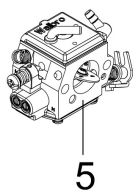

4 ■ Kit riparazione
Repair kit

Illustratie Carburettor HD-57 (EURO 1)

Ref.Nu	Qty	Part number	Description	Validity from	Validity till	Notes	Bulletin
1	2	2318107	Spring				
2	1	2318108	Adjust. screw MIN				
3	1	2318106	Cap				
4	1	2318669R	Repair kit				
5	1	2318061R	Carburetor HD-57				
6	1	2318109	Adjust. screw MAX				

KEES VAN DER SPEK
TUINMACHINES ★ STOLWIJK