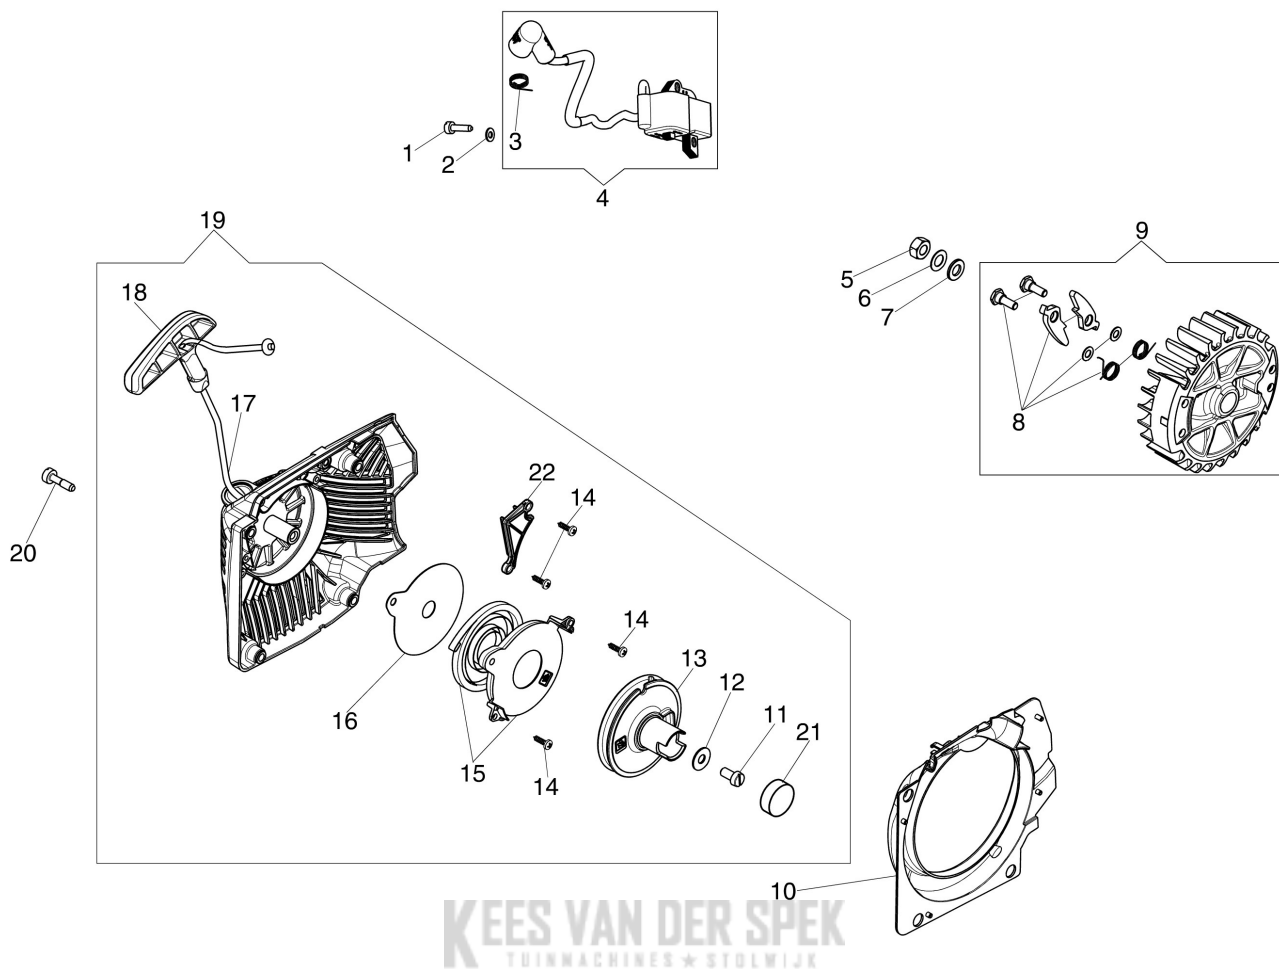

Illustratie Starter assy

Ref.Nu	Qty	Part number	Description	Validity from	Validity till	Notes	Bulletin
1	2	3891014R	Screw				
2	2	3916004R	Washer				
3	1	50050127	Spring				
4	1	50250003R	Ignition coil				
5	1	004000142R	Nut				
6	1	3833080R	Washer				
7	1	005000361	Washer				
8	1	52012027	Pawl kit				
9	1	50250015R	Flywheel set				
10	1	50250030R	Flange				
11	1	3908036	Screw				
12	1	3918006	Washer				
13	1	50250043AR	Starter pulley				
14	4	3960017AR	Screw				
15	1	50250045R	Starter spring				
16	1	50250042R	Washer				
17	1	098000079R	Starter rope				
18	1	50170017R	Starter handle				
19	1	50250144BR	Starter assy				
20	3	3891046R	Screw				
21	1	50140052	Cap				
22	1	52010180	Cover				

KEES VAN DER SPEK
TUINMACHINES ★ STOLWIJK