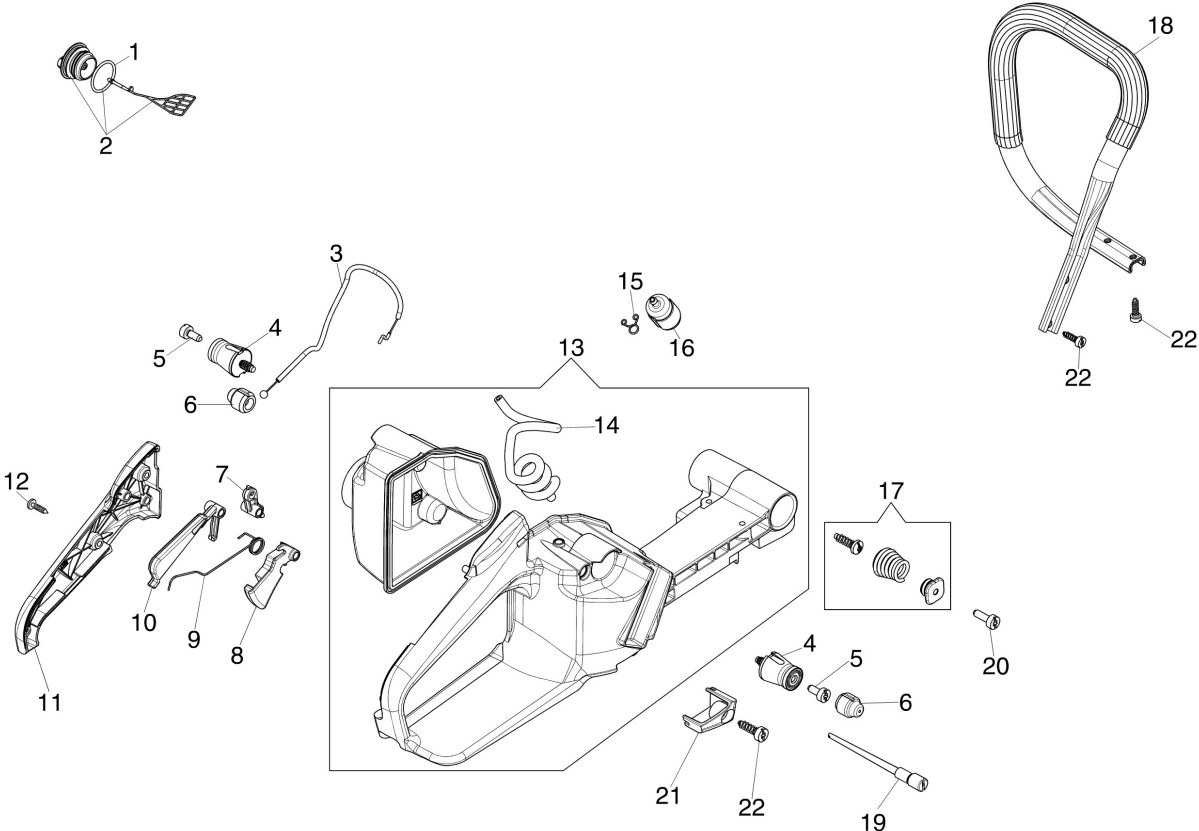

KEES VAN DER SPEK
TUINMACHINES * STOLWIJK

Illustratie Tank and handle

Ref.Nu	Qty	Part number	Description	Validity from	Validity till	Notes	Bulletin
1	1	099900090R	Ring				
2	1	50072009R	Cap				
3	1	50250086R	Throttle cable				
4	2	52010066R	AV-mount				
5	2	3891036R	Screw				
6	2	50010061R	AV-mount				
7	1	50250103R	Cam				
8	1	50250123R	Throttle lever				
9	1	50250122R	Spring				
10	1	50250124R	Lever				
11	1	50250024R	Cover				
12	3	3960032R	Screw				
13	1	50252003AR	Tank				
14	1	50250148R	Tube				
15	1	4098377R	Band				
16	1	50010218R	Fuel filter				
17	2	50250032R	AV-mount				
18	1	50250165AR	Handle				
19	1	099900083B	Breather valve				
20	2	3891036R	Screw				
21	1	50250025R	Guard				
22	5	3893001R	Screw				

KEES VAN DER SPEK
TUINMACHINES ★ STOLWIJK