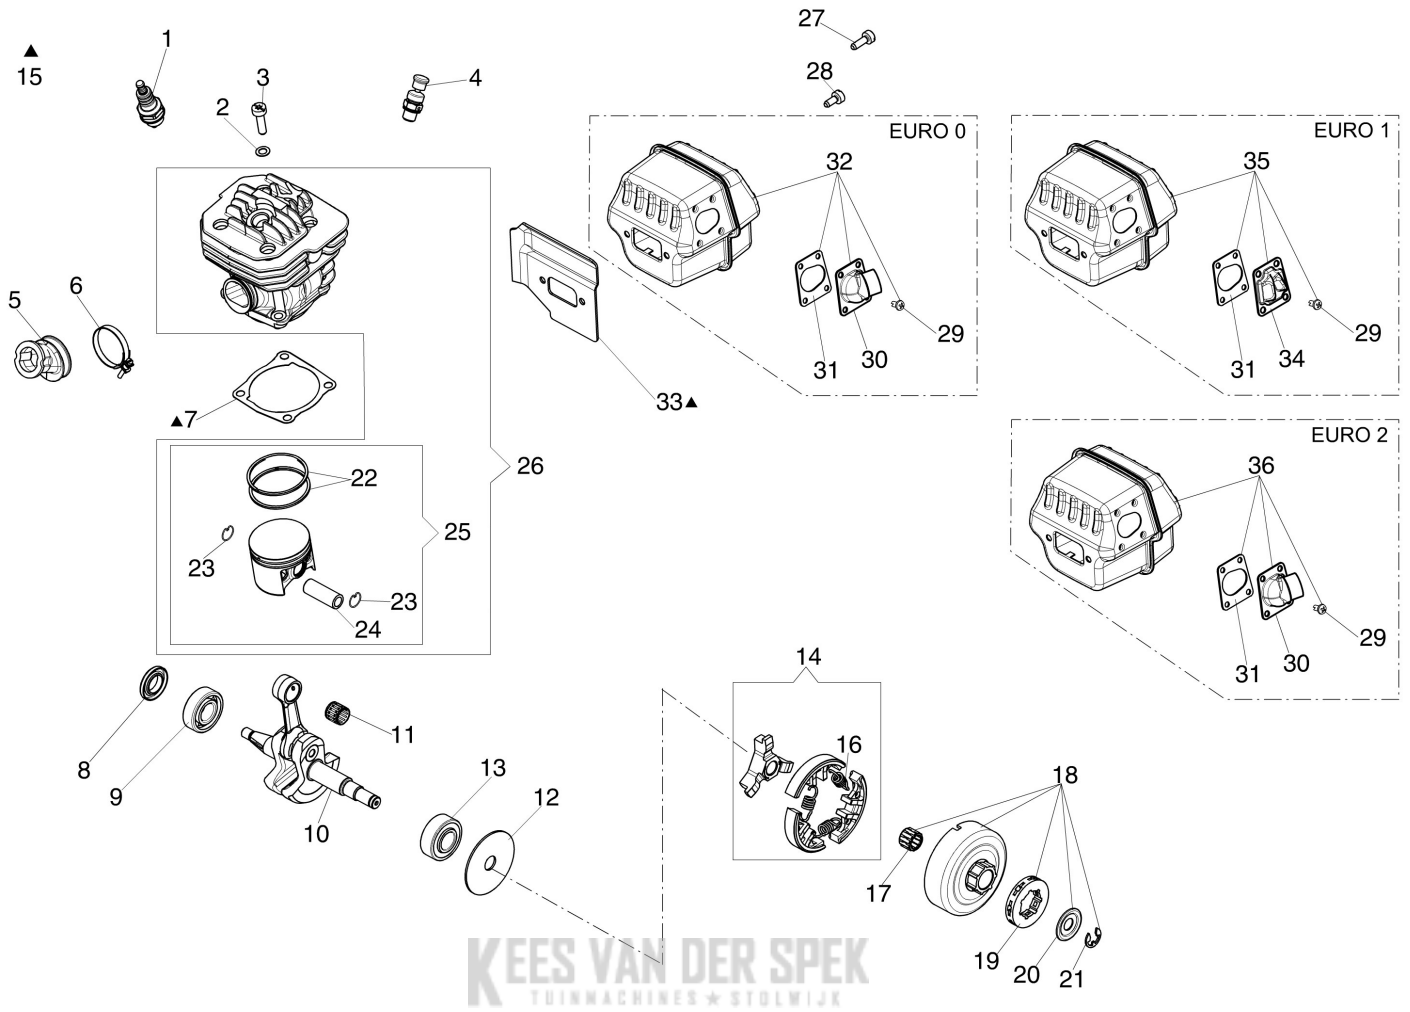

## Illustratie Engine

Ref.Nu	Qty	Part number	Description	Validity from	Validity till	Notes	Bulletin
1	1	3055118	Spark plug				
2	4	3833076	Washer				
3	4	3891086R	Screw				
4	1	50250178R	Decompressor				
5	1	50250020R	Manifold				
6	1	097000059A	Spring	03/2012			
6	1	50200015AR	Band		02/2012		
7	1	50010046DR	Gasket				
8	1	007201313R	Seal ring				
9	1	3034012R	Bearing				
10	1	50250001AR	Crankshaft				
11	1	3037014R	Bearing				
12	1	50250062R	Washer				
13	1	3035026R	Bearing				
14	1	50250063R	Clutch				
15	1	50252015	Gasket set				
16	3	50250089R	Spring				
17	1	3037035R	Thrust bearing				
18	1	50252016	Clutch drum				
19	1	006100730R	Ring				
20	1	50250066R	Spacer				
21	1	3026009R	Ring				
22	2	3123005R	Piston ring Ø48				
23	2	007201198R	Ring				
24	1	50010031R	Piston pin				
25	1	50252010	Piston assy				
26	1	50252011A	Complete cylinder				
27	2	3891038R	Screw				
28	2	3891036R	Screw				
29	4	3860136R	Screw				
30	1	50250152R	Deflector				
31	1	50140120	Gasket				
32	1	50250075AR	Complete muffler				
33	1	50250081R	Gasket				
34	1	50250079R	Deflector				
35	1	50250158R	Muffler				
36	1	50250206R	Muffler				

## Illustratie Tank and handle

---

Ref.Nu	Qty	Part number	Description	Validity from	Validity till	Notes	Bulletin
1	1	099900090R	Ring				
2	1	50072009R	Cap				
3	1	50250086R	Throttle cable				
4	2	52010066R	AV-mount				
5	2	3891036R	Screw				
6	2	50010061R	AV-mount				
7	1	50250103R	Cam				
8	1	50250123R	Throttle lever				
9	1	50250122R	Spring				
10	1	50250124R	Lever				
11	1	50250024R	Cover				
12	3	3960032R	Screw				
13	1	50252003AR	Tank				
14	1	50250148R	Tube				
15	1	4098377R	Band				
16	1	50010218R	Fuel filter				
17	2	50250032R	AV-mount				
18	1	50250165AR	Handle				
19	1	099900083B	Breather valve				
20	2	3891036R	Screw				
21	1	50250025R	Guard				
22	5	3893001R	Screw				