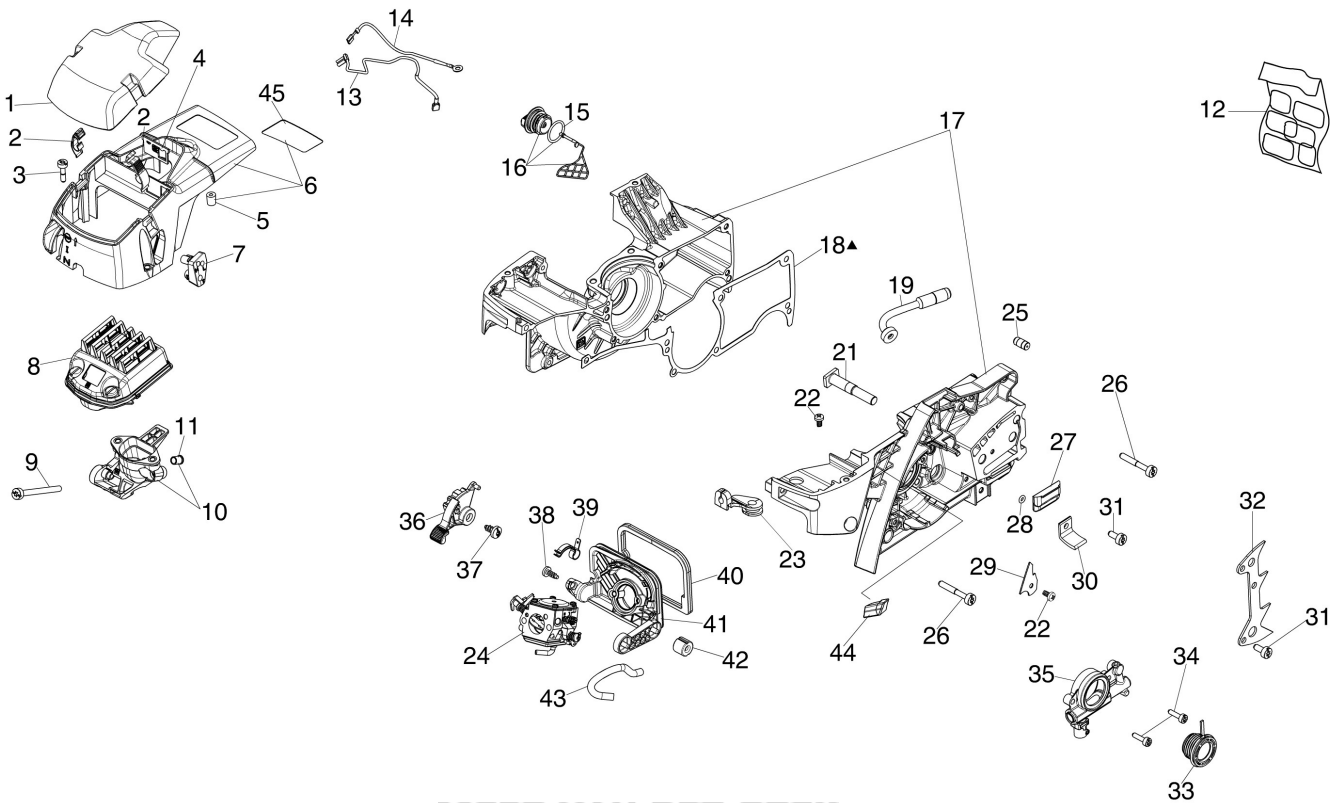

KEES VAN DER SPEK
TUINMACHINES ★ STOLWIJK

Illustratie Crankcase and air filter

Ref.Nu	Qty	Part number	Description	Validity from	Validity till	Notes	Bulletin
1	1	50250131R	Filter cover				
2	2	50250151R	Clip				
3	2	3891046R	Screw				
4	2	50250069R	Deflector				
5	1	50070126R	Spacer				
6	1	50252020A	Cover				
7	1	50250129R	Slide				
8	1	50250026R	Air filter				
9	2	3891064R	Screw				
10	1	50250071R	Air filter support				
11	2	50210038R	Bushing				
12	1	50252013	Labels kit				
13	1	50250141R	Engine stop wire				
14	1	50250128R	Cable				
15	1	3049047R	O-ring				
16	1	50052005R	Tank cap				
17	1	50252018A	Crankcase assy	SN 9953102701			BT4-117-07/14
18	1	50250084R	Gasket				
19	1	097000147AR	Oil suction				
20	1	50252015	Gasket set				
21	2	50250021R	Screw				
22	1	3960045	Screw				
23	1	50250133R	Grommet				
24	1	2318061R	Carburetor HD-57		EURO 1		
24	1	2318060R	Carburetor HD-48		EURO 0		
25	1	097000229R	Breather valve				
26	7	3891054R	Screw				
27	1	50070149	Guard				
28	1	3049005R	O-ring				
29	1	50250012R	Plate				
30	1	50250226R	Clamp				
31	3	3891036R	Screw				
32	1	50250031R	Spike				
33	1	50250083R	Worm gear				
34	2	3891014R	Screw				
35	1	50250057R	Oil pump				
36	1	50250142R	Stop lever				
37	1	3993053R	Screw				
38	1	3960070AR	Screw				
39	1	50250073R	Spring				
40	1	50250070R	Gasket				
41	1	50250019R	Support				
42	4	50250074R	AV-mount				
43	1	098000281	Breather valve				
44	1	50250186R	Limit switch	SN 9953102701			BT4-117-07/14
45	1	50250207R	Guard				

KEES VAN DER SOEK
TUINMACHINES * STOLLEN