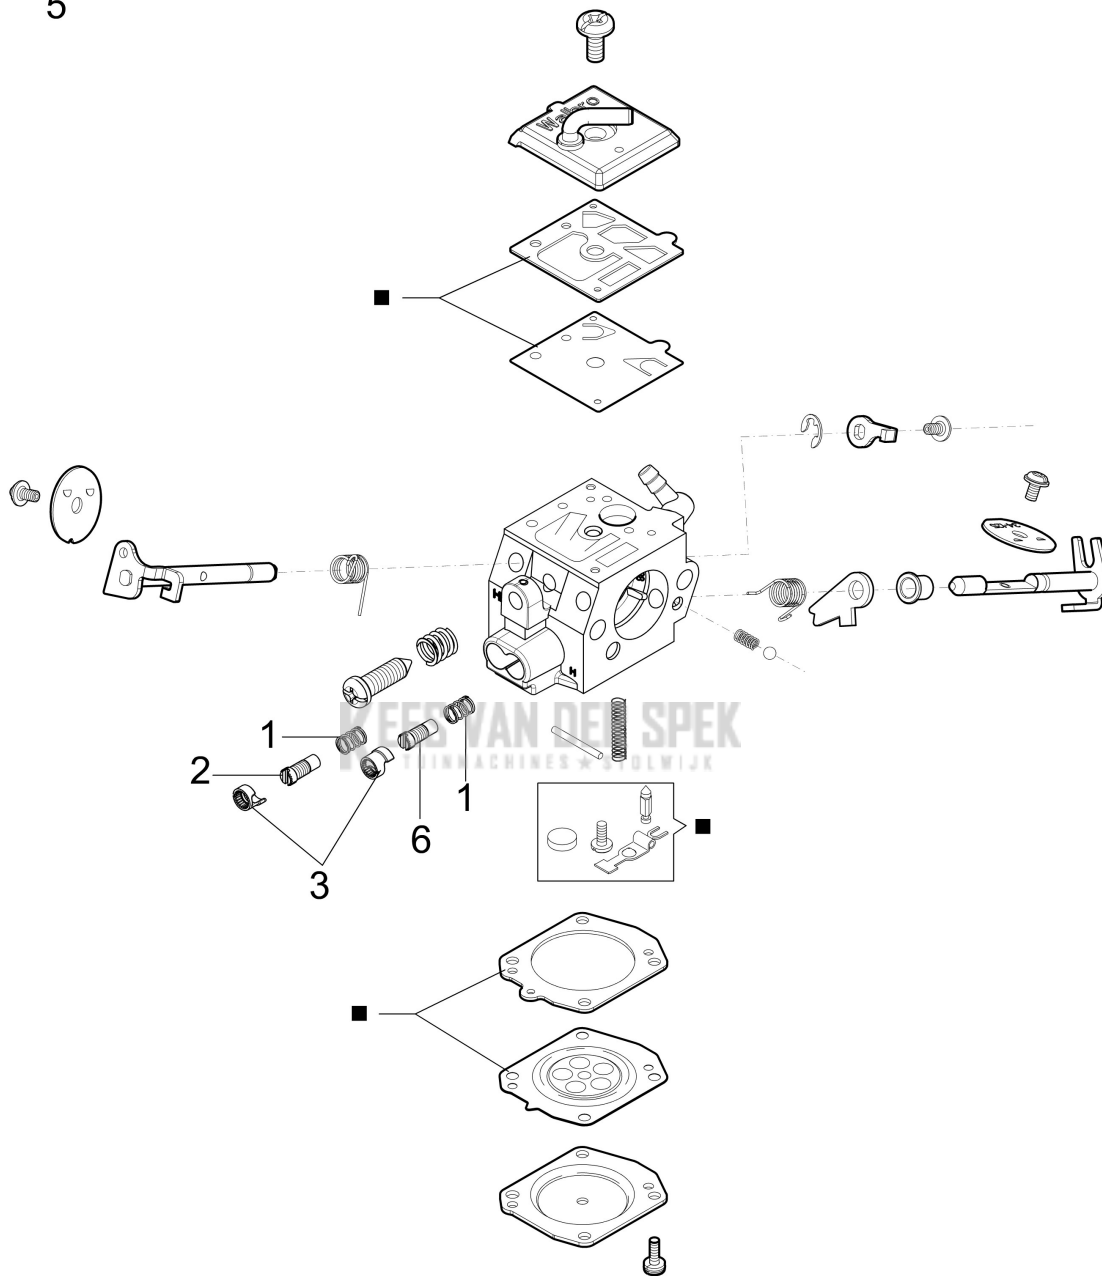

4 ■ Kit riparazione
Repair kit

Illustratie Carburettor HD-57 (EURO 1)

Ref.Nu	Qty	Part number	Description	Validity from	Validity till	Notes	Bulletin
1	2	2318107	Spring				
2	1	2318108	Adjust. screw MIN				
3	1	2318106	Cap				
4	1	2318669R	Repair kit				
5	1	2318061R	Carburetor HD-57				
6	1	2318109	Adjust. screw MAX				

KEES VAN DER SPEK
TUINMACHINES ★ STOLWIJK