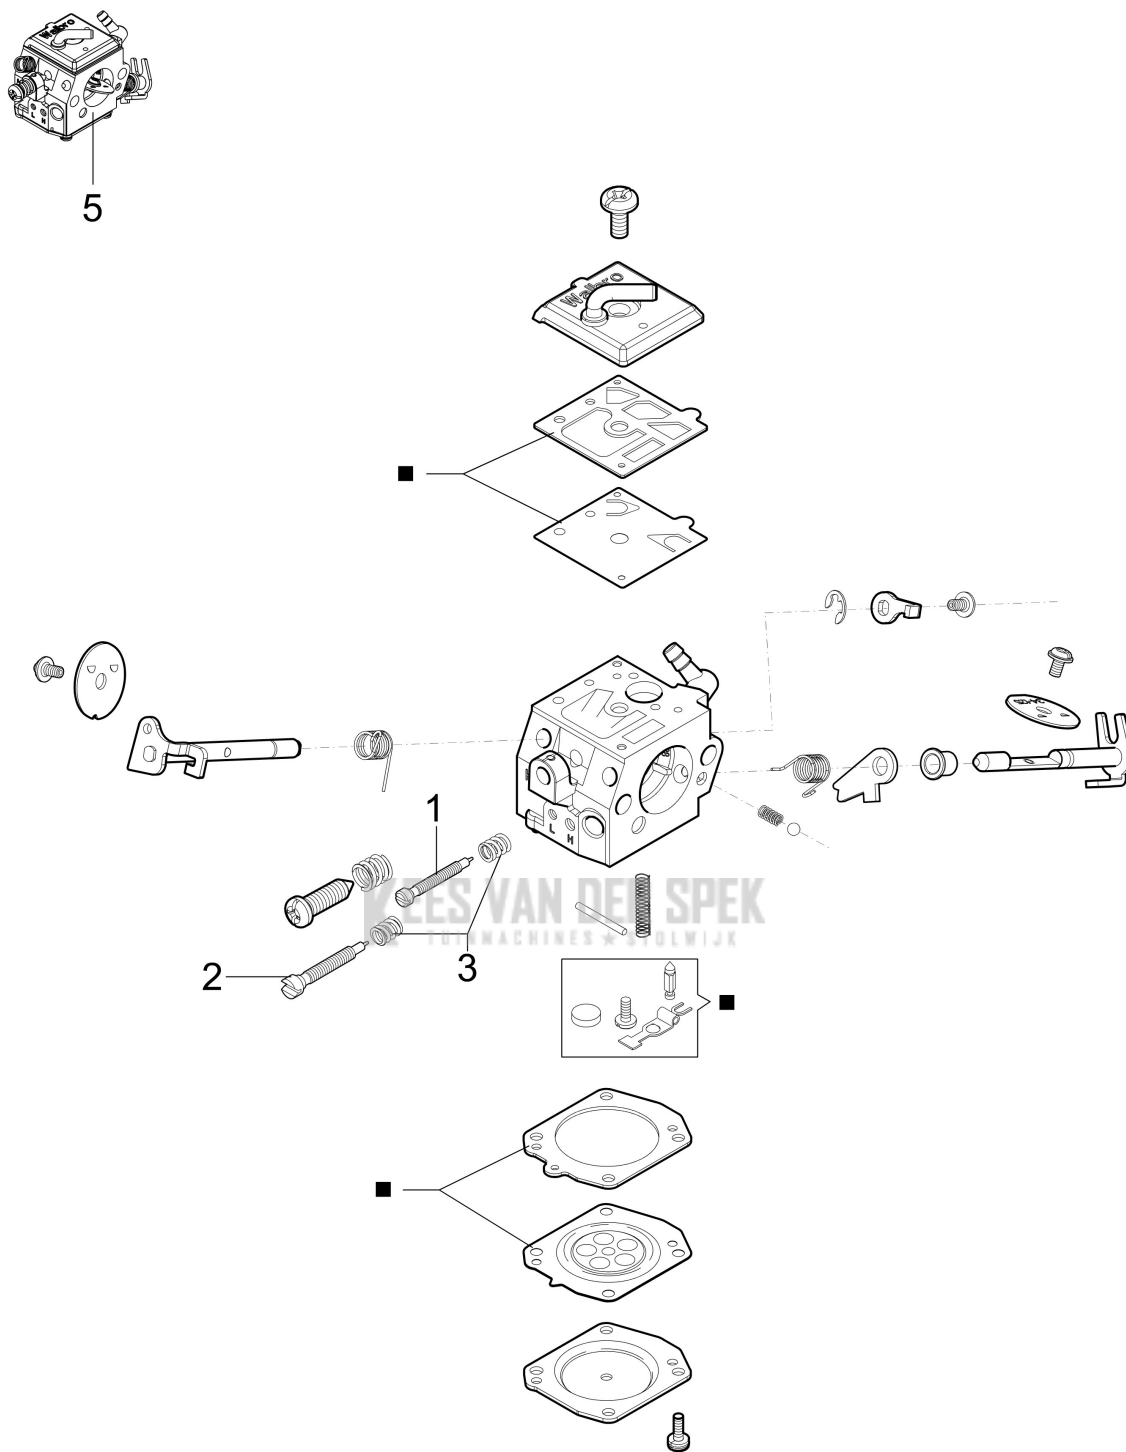

4 ■ Kit riparazione
Repair kit

Illustratie Carburettor HD-48A (EURO 0)

Ref.Nu	Qty	Part number	Description	Validity from	Validity till	Notes	Bulletin
1	1	2318080R	Adjust. screw MIN				
2	1	2318105R	Adjust. screw MAX				
3	2	095000147	Spring				
4	1	2318669R	Repair kit				
5	1	2318060R	Carburetor HD-48				

KEES VAN DER SPEK
TUINMACHINES ★ STOLWIJK