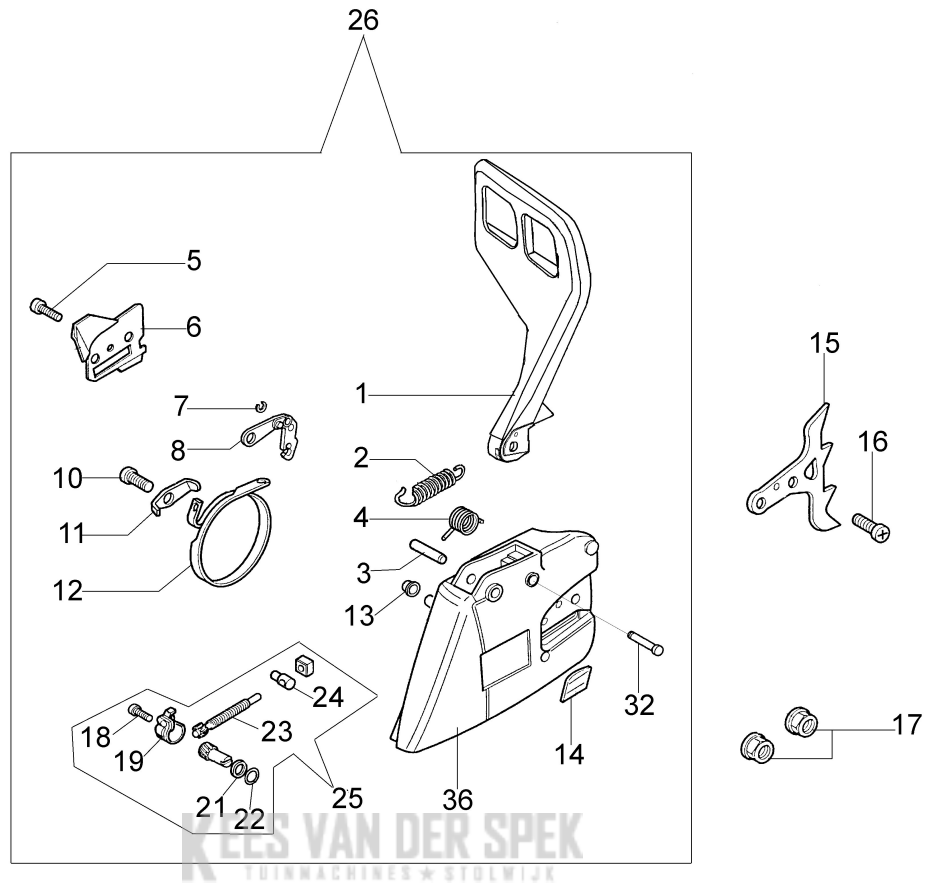

KEES VAN DER SPEK
TUINMACHINES ★ STOLWIJK

Illustratie Clutch and brake

Ref.Nu	Qty	Part number	Description	Validity from	Validity till	Notes	Bulletin
1	1	50070095A	Guard				
2	1	095000219AR	Spring				
3	1	50010243R	Pin				
4	1	50010088AR	Spring				
5	1	3960045	Screw				
6	1	50070124AR	Plate				
7	1	3026003R	Ring				
8	1	097000146	Lever				
9	1	094500297R	Clutch				
10	1	3960073R	Screw				
11	1	50050125R	Plate				
12	1	50050039R	Brake band				
13	1	006000300	Bushing				
14	1	50070149	Guard				
15	1	50070033	Spike				
16	2	3960098R	Screw				
17	1	50010148R	Nut				
18	1	3960093	Screw				
19	1	50070081	Cover				
20	1	094500029	Spring				
21	1	50070088	Washer				
22	1	3049007	O-ring				
23	1	50070080	Chain tensioner screw				
24	1	50070087AR	Adjuster nut				
25	1	50072027A	Chain tensioner kit				
26	1	50072015CR	Chain cover				
27	1	50070069	Washer				
28	1	50070025R	Worm gear				
29	1	005000165R	Bearing				
30	1	50080023	Chain sprocket .325				
31	1	375100012AR	Washer				
32	1	097000106R	Plug				
33	1	094500046R	Ring				
34	1	094600332R	Bar 16" - 41 cm				
34	1	094600333R	Bar 18" - 46 cm				
35	1	001000710R	Chain .325" x .058" (1,5mm)				
35	1	30629512	Efco chain .325" x .058" (1,5mm)				
36	1	50070110DR	Chain cover				