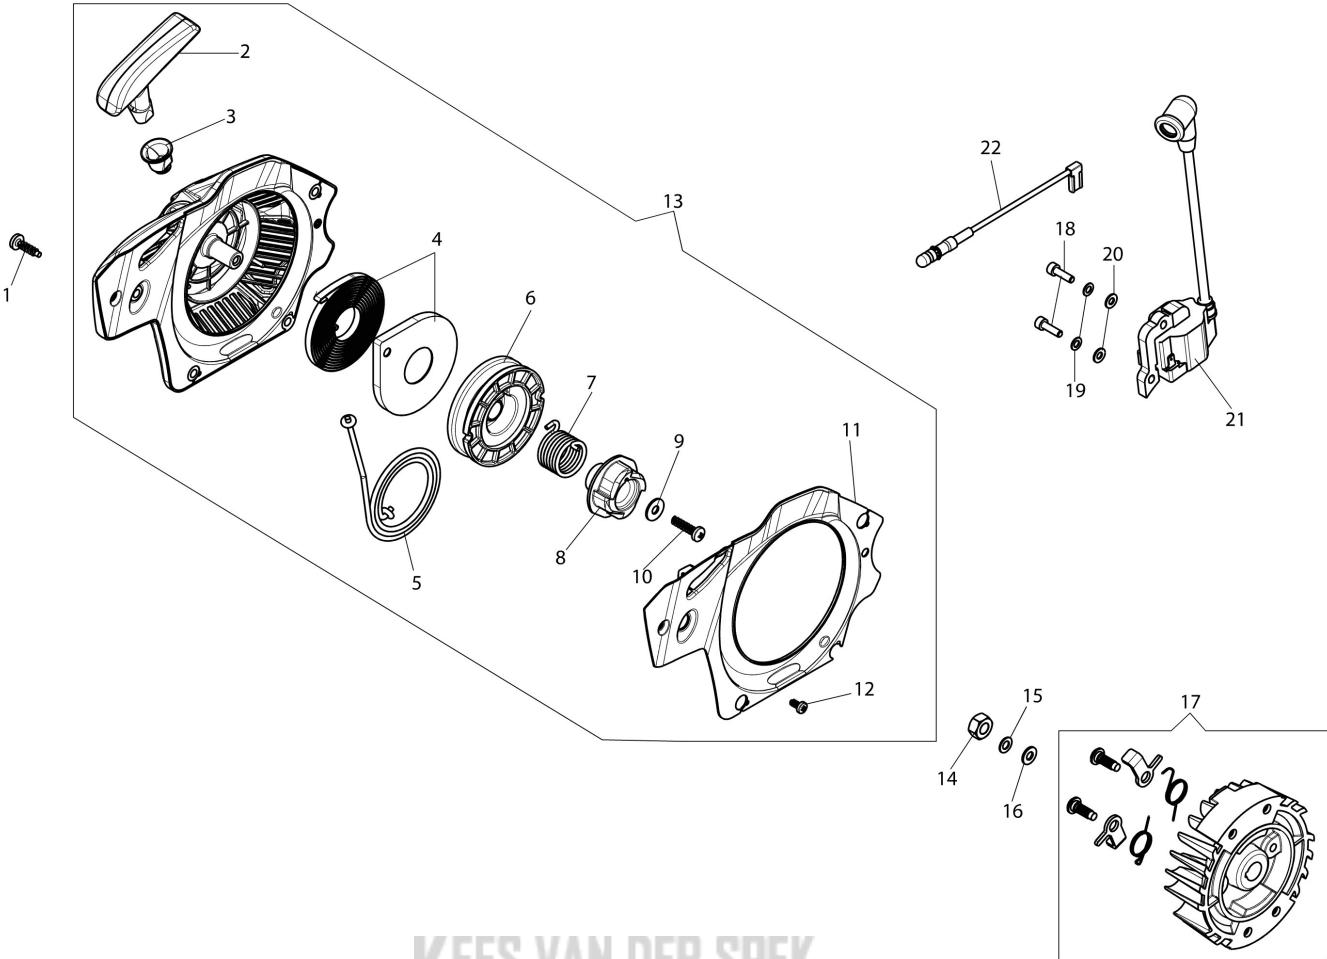

KEES VAN DER SPEK
TUINMACHINES * STOLWIJK

Illustratie Ignition system

Ref.Nu	Qty	Part number	Description	Validity from	Validity till	Notes	Bulletin
1	4	3960115R	Screw				
2	1	50170017R	Starter handle				
3	1	094000038	Bushing				
4	1	50310260	Kit spring				
5	1	50070123R	Starter rope				
6	1	50310302R	Pulley				
7	1	50270231R	Spring				
8	1	50310301R	Sprocket				
9	1	094600054R	Washer				
10	1	3960164R	Screw				
11	1	50330069AR	Flange				
12	1	3960167R	Screw				
13	1	50332030R	Starter assy				
14	1	004000142R	Nut				
15	1	3916009R	Washer				
16	1	3833080R	Washer				
17	1	50330115AR	Flywheel				
18	2	3801087R	Screw				
19	2	006000315R	Washer				
20	2	3916004R	Washer				
21	1	2501022AR	Ignition coil				
22	1	50330027R	Cable				

KEES VAN DER SPEK
TUINMACHINES ★ STOLWIJK