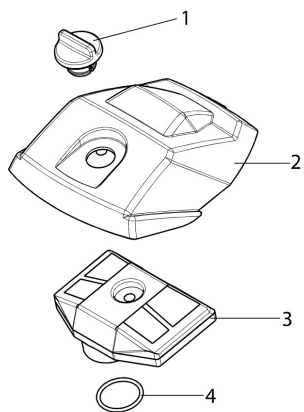

Illustratie Tank

Ref.Nu	Qty	Part number	Description	Validity from	Validity till	Notes	Bulletin
1	1	50310037AR	Knob				
2	1	50330074R	Air filter cover				
3	1	50330082R	Air filter				
4	1	50310155R	Gasket				
5	1	50332007BR	Handle				
6	1	3960099R	Screw				
7	5	3960165R	Screw				
8	1	50330022BR	Cover				
9	1	50310091R	Spring				
10	2	50010061R	AV-mount				
11	1	3022039R	Locking sleeve				
12	2	50170034R	Support				
13	2	3960115R	Screw				
14	2	50050047AR	Spring				
15	1	50310090AR	Lever				
16	1	50310092AR	Throttle lever				
17	1	50330078R	Throttle rod				
18	1	50330021BR	Handle				

KEES VAN DER SPEK
TUINMACHINES ★ STOLWIJK