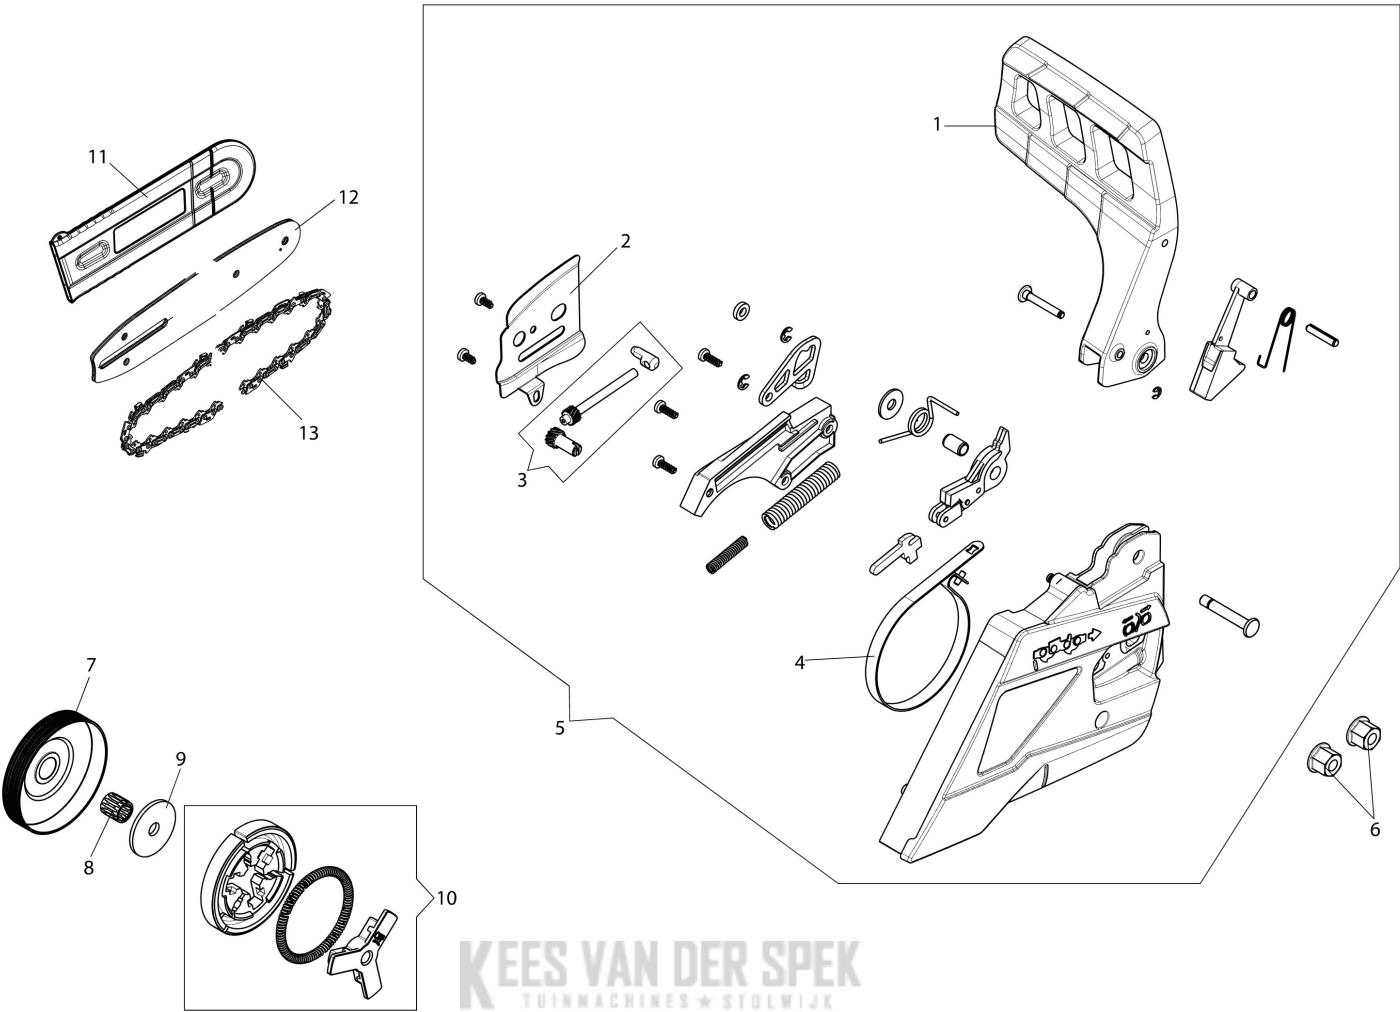

Illustratie Chain cover

Ref.Nu	Qty	Part number	Description	Validity from	Validity till	Notes	Bulletin
1	1	50330017BR	Hand guard				
2	1	50330024AR	Plate				
3	1	50310263	Chain tensioner screw kit				
4	1	50310027R	Brake band				
5	1	50332021R	Chain cover assy				
6	2	50010148R	Nut				
7	1	50330034AR	Clutch drum				
8	1	50030372	Roller cage				
9	1	50330035R	Washer				
10	1	50330130R	Clutch				
11	1	1144043R	Bar cover - 40 cm				
12	1	50030212R	Bar 14" - 35 cm				
12	1	50052019R	Bar 16" - 41 cm				
13	1	30629526A	Efco chain .3/8" x .050" (1,3mm)				
13	1	30629528A	Efco chain .3/8" x .050" (1,3mm)				

KEES VAN DER SPEK
TUINMACHINES ★ STOLWIJK