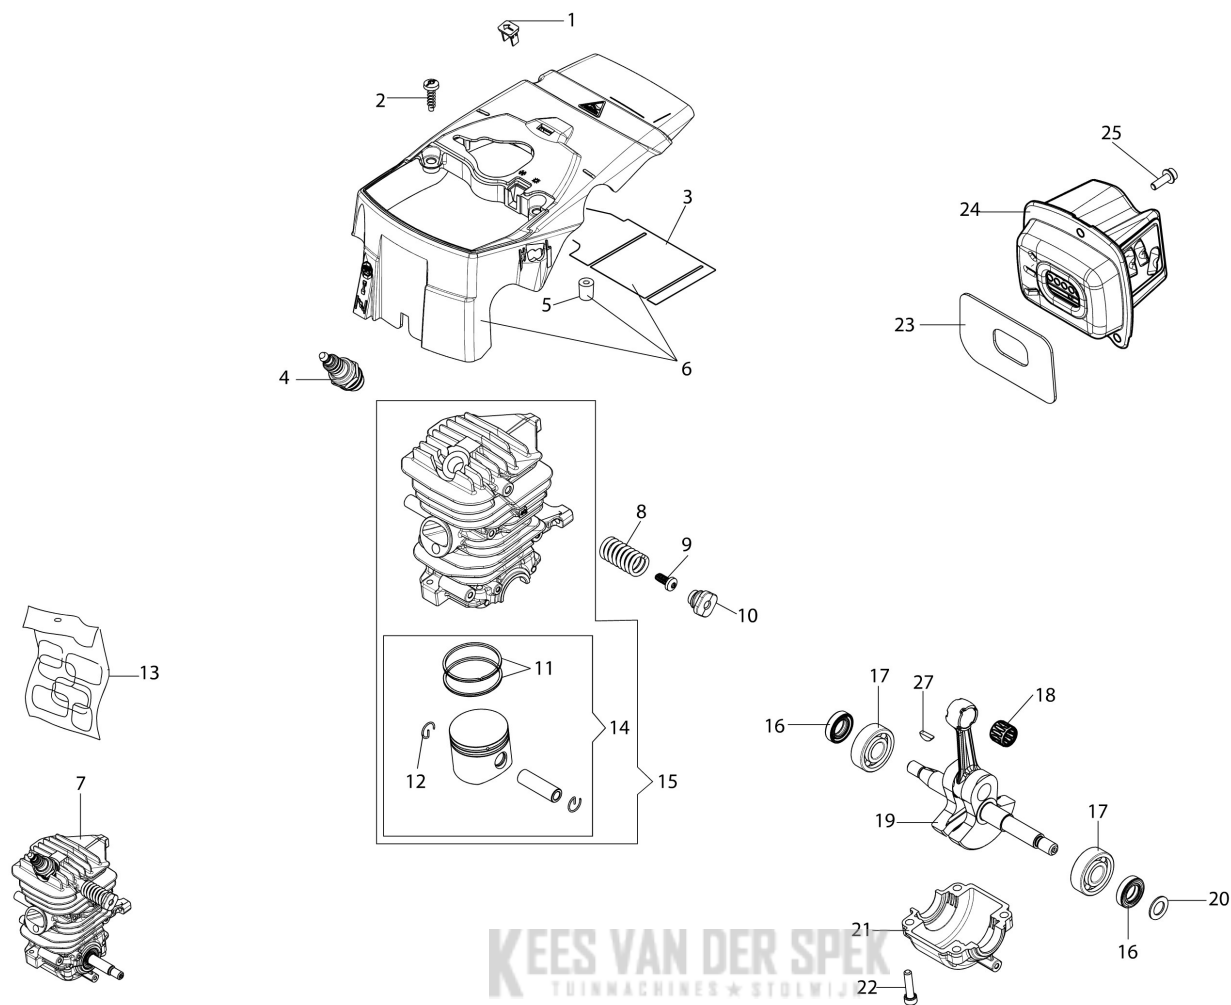

KEES VAN DER SPEK
TUINMACHINES * STOLWIJ

Illustratie Engine

Ref.Nu	Qty	Part number	Description	Validity from	Validity till	Notes	Bulletin
1	1	50170032R	Plate				
2	3	3960115R	Screw				
3	1	50330075R	Guard				
4	1	3055104R	Spark plug				
5	1	50070126R	Spacer				
6	1	50330084	Engine cover				
7	1	50330088R	Short block				
8	1	50050047AR	Spring				
9	1	3960073R	Screw				
10	1	50170034R	Support				
11	2	61450014R	Piston ring				
12	2	61450013R	Ring				
13	1	50330087	Labels kit				
14	1	61450187R	Piston assy				
15	1	50330085	Complete cylinder				
16	2	50272004R	Seal ring				
17	2	094000006R	Bearing				
18	1	50110044R	Bearing				
19	1	50330001AR	Crankshaft				
20	1	004400285	Washer				
21	1	50330016R	Cover				
22	4	3801051R	Screw				
23	1	50170031R	Gasket				
24	1	50180121R	Muffler				
25	3	3860117R	Screw				
27	1	50310118R	Key				

KEES VAN DER SPEK
TUINMACHINES ★ STOLWIJK