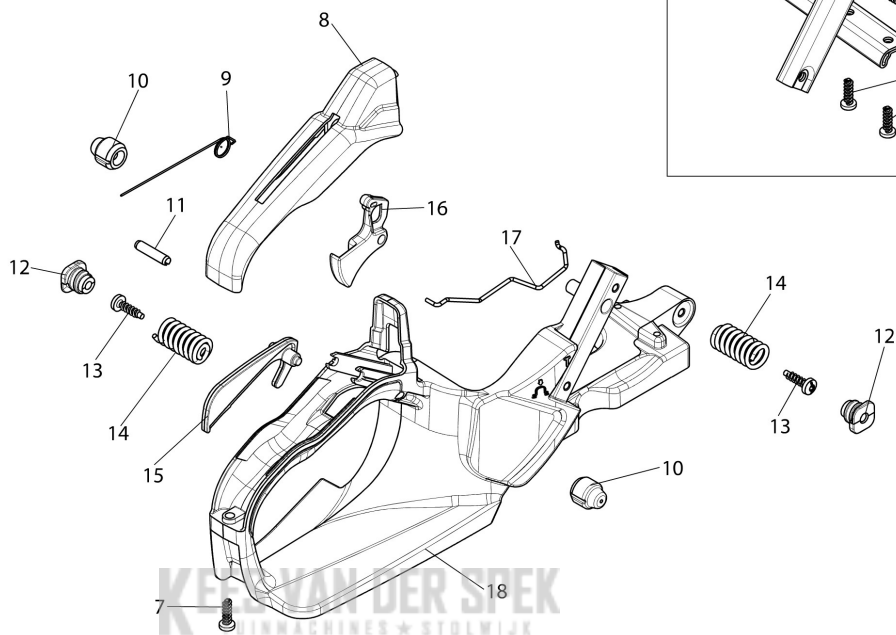

Illustratie Tank

Ref.Nu	Qty	Part number	Description	Validity from	Validity till	Notes	Bulletin
1	1	50310037AR	Knob				
2	1	50330074R	Air filter cover				
3	1	50330082R	Air filter				
4	1	50310155R	Gasket				
5	1	50332007BR	Handle				
6	1	3960099R	Screw				
7	5	3960165R	Screw				
8	1	50330022BR	Cover				
9	1	50310091R	Spring				
10	2	50010061R	AV-mount				
11	1	3022039R	Locking sleeve				
12	2	50170034R	Support				
13	2	3960115R	Screw				
14	2	50050047AR	Spring				
15	1	50310090AR	Lever				
16	1	50310092AR	Throttle lever				
17	1	50330078R	Throttle rod				
18	1	50330021BR	Handle				

KEES VAN DER SPEK
TUINMACHINES ★ STOLWIJK