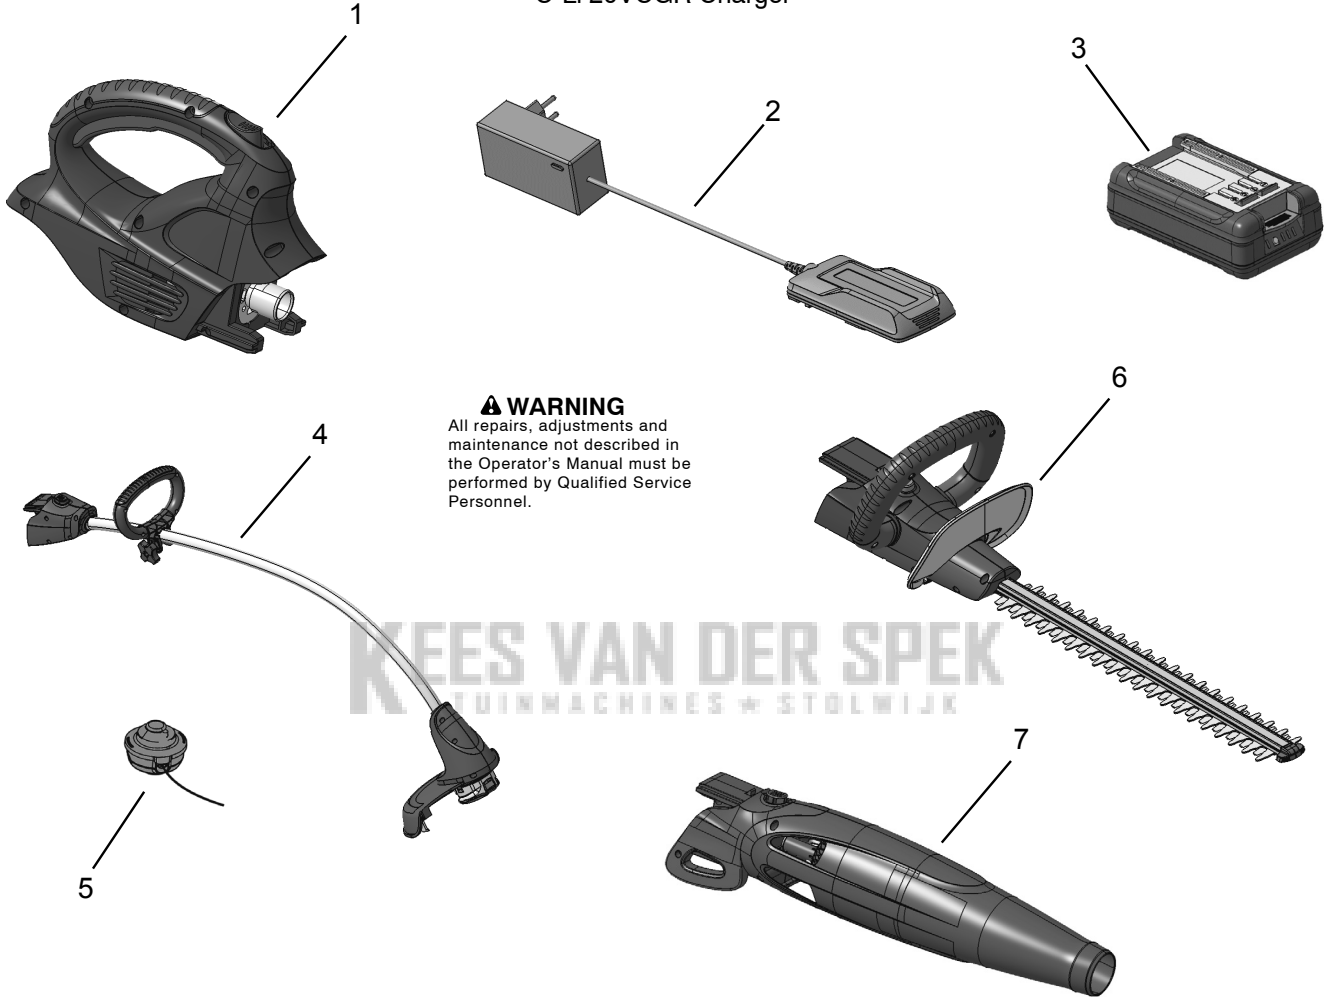

**NOTE :** Illustration may differ from actual model due to design changes.

| Date       | Replaces |
|------------|----------|
| 2018-07-25 | NEW      |

- C-Li 20V2N1 2-in-1 Interchangeable Combo
- C-Li 20V3N1 3-in-1 Interchangeable Combo
- C-Li 20VGTa Trimmer Attachment
- C-Li 20VGT Trimmer
- C-Li 20VHTa Hedge Trimmer Attachment
- C-Li 20VHT Hedge Trimmer
- C-Li 20VBa Blower Attachment
- C-Li 20VB Blower
- C-Li 20VPH Power Head
- B16-2025 Battery
- C-Li 20VCGR Charger

**⚠ WARNING**  
All repairs, adjustments and maintenance not described in the Operator's Manual must be performed by Qualified Service Personnel.

KEES VAN DER SPEK  
TUINMACHINES \* STOLWIJK

| Ref. | Part No.  | Description                     | Ref. | Part No. | Description | Ref. | Part No. | Description |
|------|-----------|---------------------------------|------|----------|-------------|------|----------|-------------|
| 1    | 967925200 | Powerhead                       |      |          |             |      |          |             |
| 2    | 967913301 | Charger (UK)                    |      |          |             |      |          |             |
|      | 967913362 | Charger (EU)                    |      |          |             |      |          |             |
| 3    | 967913201 | Battery pack                    |      |          |             |      |          |             |
| 4    | 967864902 | Grass trimmer attachment        |      |          |             |      |          |             |
| 5    | 591048301 | Spool and trimmer line complete |      |          |             |      |          |             |
| 6    | 967865002 | Hedge trimmer attachment        |      |          |             |      |          |             |
| 7    | 967865102 | Blower attachment               |      |          |             |      |          |             |