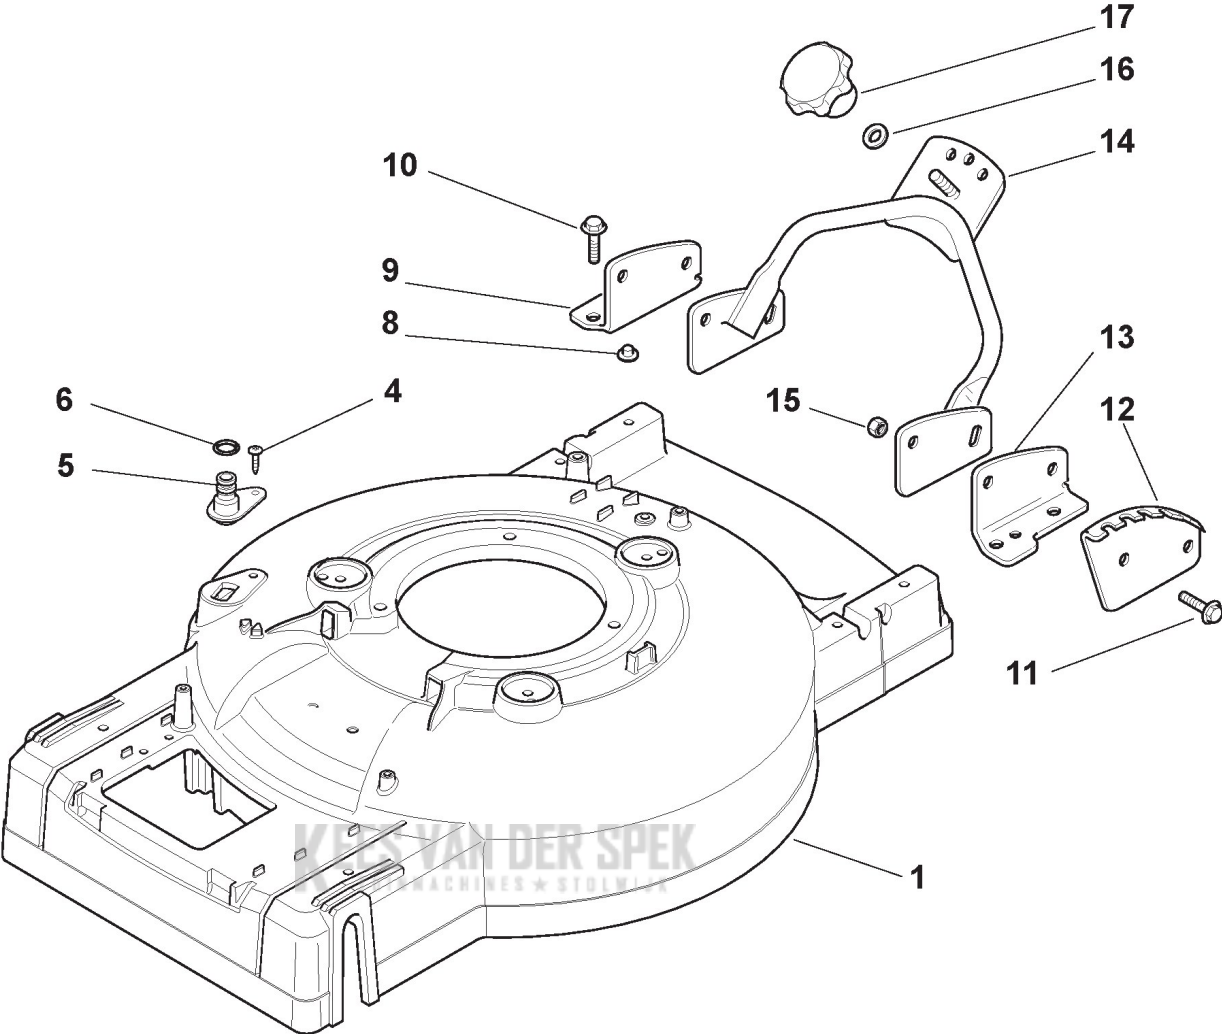

Mask

Ref.nr.	Qty	Item number	Description	Notes	From	Up to
1	1	322869713/0	Tube			
2	1	381008657/0	Outfit, Screws			

KEES VAN DER SPEK
TUINMACHINES & STOLWIJK

Deck/Handle, Lower Part

Ref.nr.	Qty	Item number	Description	Notes	From	Up to
1	1	381003631/0	Grey Deck	To 31-August-2013		
1	1	381004736/0	Grey Deck	From 01-September-2012		
4	1	112727802/0	Screw	From 01-September-2012		
4	1	112728519/0	Screw	To 31-August-2013		
5	1	122034000/0	Washing Connection			
6	1	119035000/0	Or Ring			
8	2	322820054/0	White Cap			
9	1	322778417/0	Right Bracket			
10	4	112735595/0	Screw			
11	4	112800815/0	Screw			
12	1	322735569/0	Sector, Height Adjustment			
13	1	322778415/0	Bracket, Left			
14	1	381006369/0	Handle, Middle Part Grey	To 28-february-2018		
14	1	381006369/1	Handle, Middle Part Grey	From 01-March-2018		
15	4	112293200/0	Nut			
16	1	112523080/0	Washer			
17	1	322399813/0	Knob			