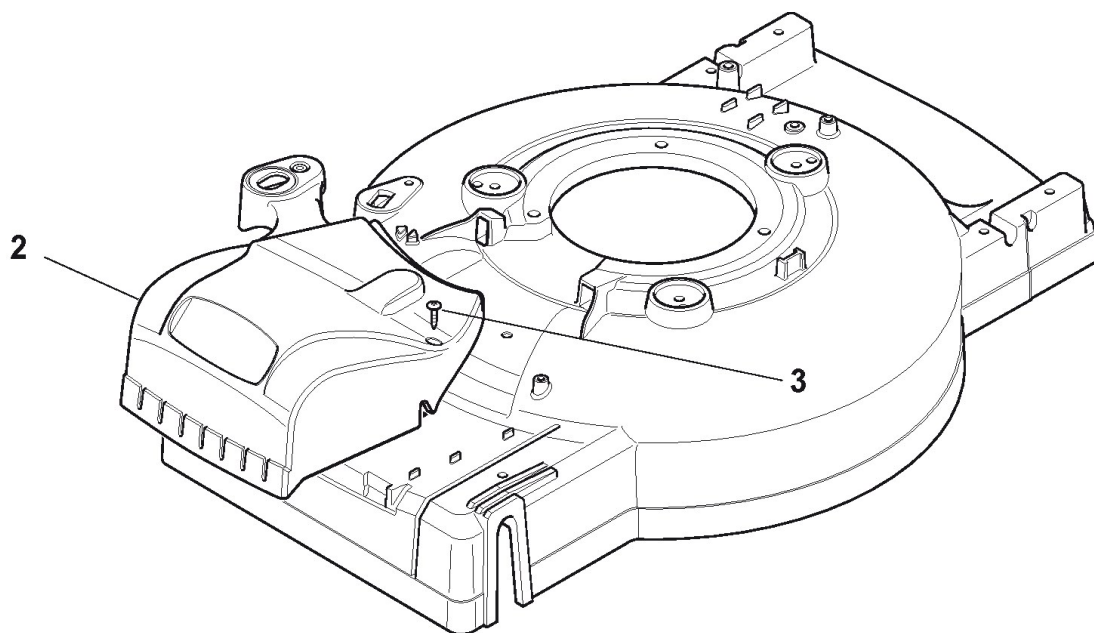

KEES VAN DER SPEK
TUINMACHINES ★ STOLWIJK

Protection, Belt

Ref.nr.	Qty	Item number	Description	Notes	From	Up to
2	1	322226120/0	Mask, Yellow	To 31-August-2013		
2	1	322226198/0	Protection, Belt Yellow	From 01-September-2013		
3	2	112728440/0	Screw