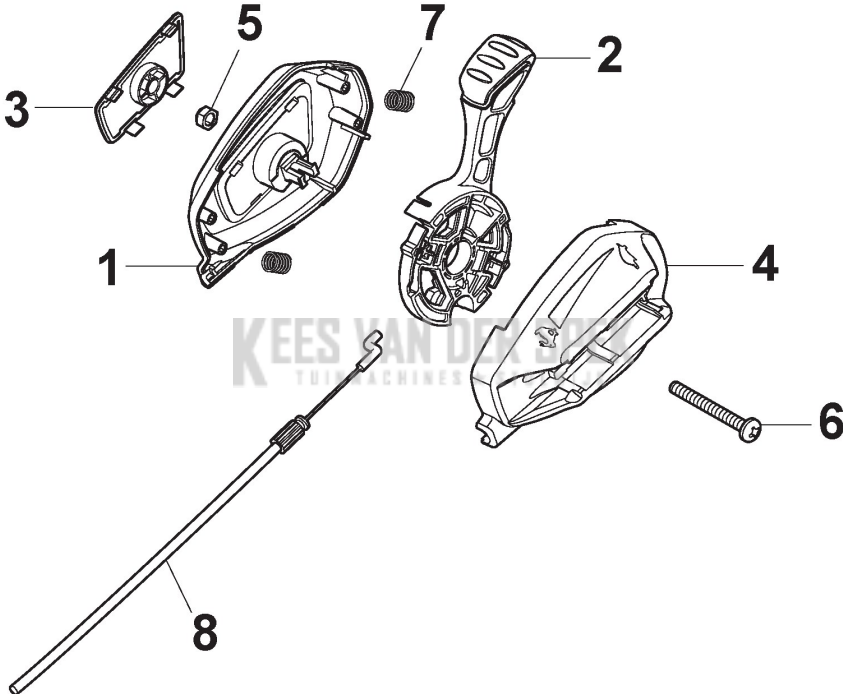

KEES VAN DER SLOOT
TUINMACHINES

Controls

Ref.nr.	Qty	Item number	Description	Notes	From	Up to
1	1	322722817/0	External Protection			
2	1	381007227/0	Variator Lever Assy			
3	1	322820086/0	Cap			
4	1	322722819/0	Internal Protection			
5	1	112154510/0	Nut			
6	1	112727786/0	Screw			
7	2	122450487/0	Spring			
8	1	381030114/0	Variator Cable			

KEES VAN DER SPEK
TUINMACHINES & STOLWIJK