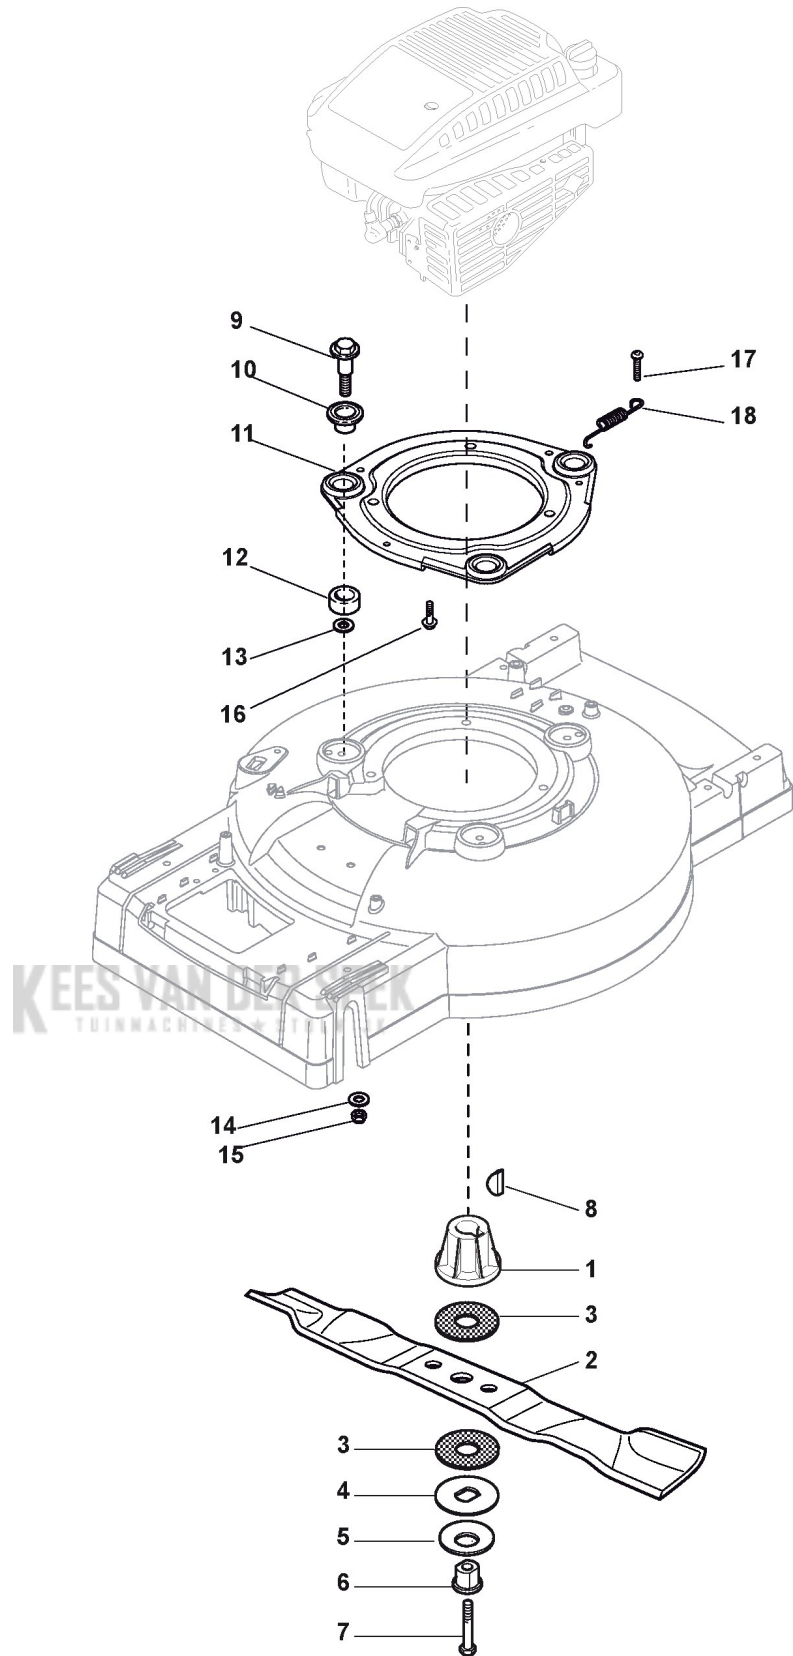

Blade

Ref.nr.	Qty	Item number	Description	Notes	From	Up to
1	1	122465621/0	Hub, Crankshaft Ø 22.2			
2	1	181004139/0	Mulching Blade			
3	2	322672110/1	Washer			
4	1	322672105/0	Washer			
5	1	112508120/0	Cup Spring			
6	1	122041940/0	Bushing			
7	1	112736850/0	Screw			
8	1	112139100/0	Key			
9	3	122524329/0	Pin			
10	3	322672201/0	Washer			
11	1	381207225/1	Yellow Motor Flange	Yellow		
12	3	322250012/0	No Vibrations Rubber			
13	3	122671651/0	Washer	From 01-September-2009		
13	3	322672201/0	Washer	To 31-August-2009		
14	3	112521350/0	Washer	From 01-September-2009		
14	3	122671651/0	Washer	To 31-August-2009		
15	3	112155000/0	Nut			
16	3	112735108/1	Screw			
17	1	112729601/1	Screw			
18	1	122450449/0	Spring	model TR 4S		

Kees van der Spek
TUINMACHINES & STOLWIJK