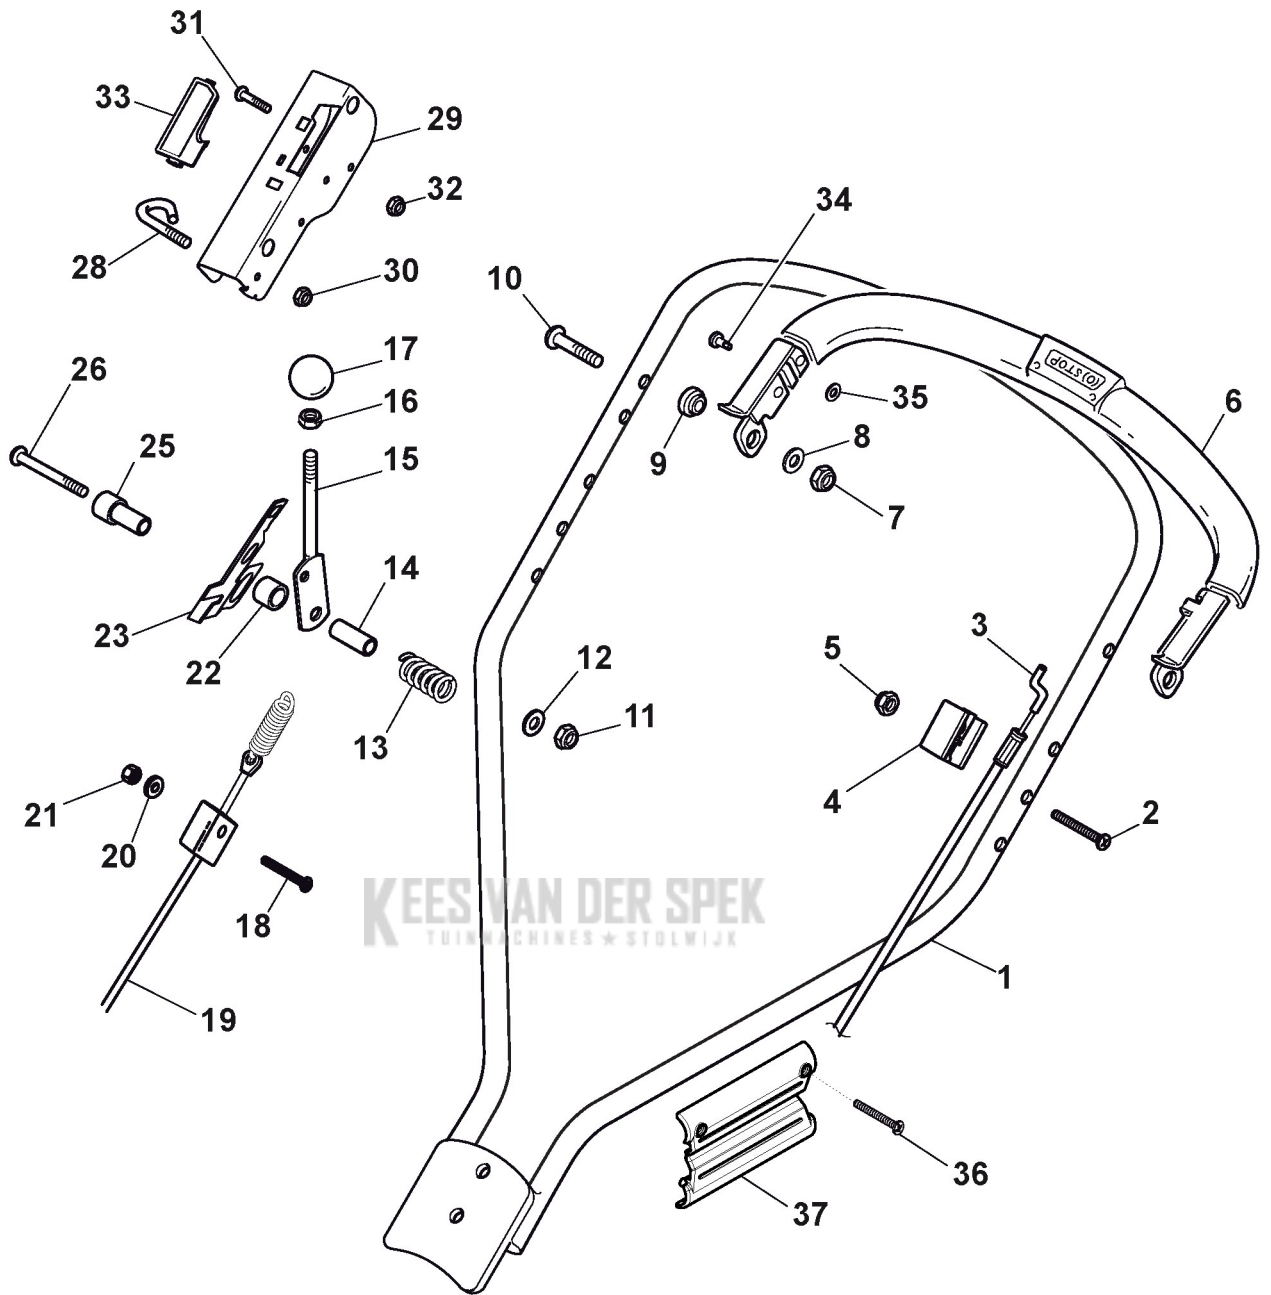

Handle, Upper Part

Ref.nr.	Qty	Item number	Description	Notes	From	Up to
1	1	381006371/0	Handle, Upper Part Grey	Grey		
2	1	112727784/0	Screw			
3	1	181030084/0	Cable, Thread Engine Brake	for Stepless Variator		
4	1	322551639/0	Fixed Plate			
5	1	112154510/0	Nut			
6	1	381003318/1	Lever, Engine Brake			
7	2	112154510/0	Nut			
8	2	112521330/0	Washer			
9	2	122671660/1	Washer			
10	2	112727784/0	Screw			
11	1	112154510/0	Nut			
12	1	112521330/0	Washer			
13	1	122450446/0	Spring			
14	1	122170840/0	Spacer			
15	1	381003313/0	Driving Lever			
16	1	112293200/0	Nut			
17	1	322399812/0	Knob			
18	1	112727791/0	Screw			
19	1	381000745/1	Cable Rear Drive			
20	1	112521330/0	Washer			
21	1	112154510/0	Nut			
22	1	122170842/0	Spacer			
23	1	322551653/0	Plate			
25	1	122170843/0	Spacer			
26	1	112727786/0	Screw			
28	1	122430314/0	Starting Rope Guide Spring			
29	1	381004405/0	Dashboard			
30	1	112154510/0	Nut			
31	1	112727792/0	Screw			
32	1	112154510/0	Nut			
33	1	322500050/0	Shoe			
34	1	122524342/0	Pin			
35	1	112604897/0	Elastic Washer			
36	4	112728701/0	Screw			
37	2	322806645/0	Cable Support			

KES VAN DER SPEK
TUINWACHINES & STOLWIJK