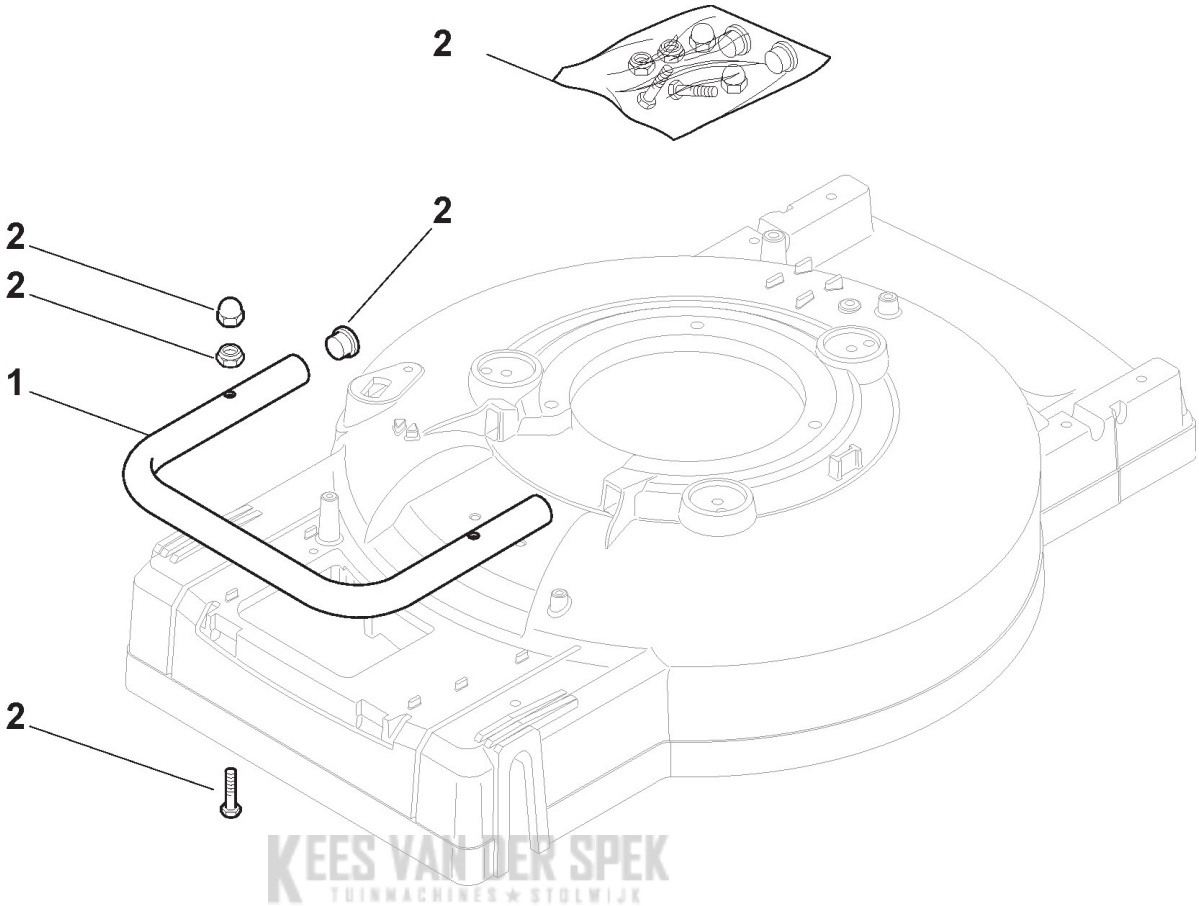

Kees van der Sprenkel

Wheel and Hub Cap

Ref.nr.	Qty	Item number	Description	Notes	From	Up to
1	2	322545157/0	Front Axle Plate	To 31-August-2011		
1	2	322545157/1	Front Axle Plate	From 01-September-2011		
2	4	112735662/0	Screw	To 31-August-2010		
2	4	112735662/1	Screw	From 01-September-2010		
3	2	122671659/0	Washer			
4	2	122430215/0	Spring			
5	2	112604899/0	Crown Fastener			
6	1	122033331/0	Wheels Control Rod			
7	1	112735651/0	Screw			
8	1	322545139/0	Plate			
9	1	122446183/0	Spring			
10	2	122671659/0	Washer			
11	2	122430215/0	Spring			
12	2	112735661/0	Screw			
13	2	322551529/0	Wheels Cleaning Plate			
14	2	112521330/0	Washer			
15	1	381002835/0	Rear Wheel Axle			
16	1	112793701/0	Screw			
17	1	122170830/0	Spacer			
18	1	381003317/0	Lever, Height Adjustment			
19	1	112293201/0	Nut			
20	1	112293200/0	Nut			
21	1	322399812/0	Knob			
24	4	112728210/0	Screw			
25	2	322600129/0	Protection, Wheel			
26	4	112735661/0	Screw			
27	4	112521330/0	Washer			
28	2	381007367/0	Wheel			
29	2	122570128/0	Pinion			
30	2	322120108/0	Wheels Crown			
31	4	119216038/0	Bearing			
32	2	112521460/0	Washer			
33	2	112735662/0	Screw	To 31-August-2010		
33	2	112735662/1	Screw	From 01-September-2010		
34	4	322110380/0	Hub Cap Black			
35	2	322600130/0	Protection, Wheel			
36	2	381007365/0	Wheel			
37	4	119216038/0	Bearing			
38	2	112521460/0	Washer			
39	2	112735662/0	Screw	To 31-August-2010		
39	2	112735662/1	Screw	From 01-September-2010		