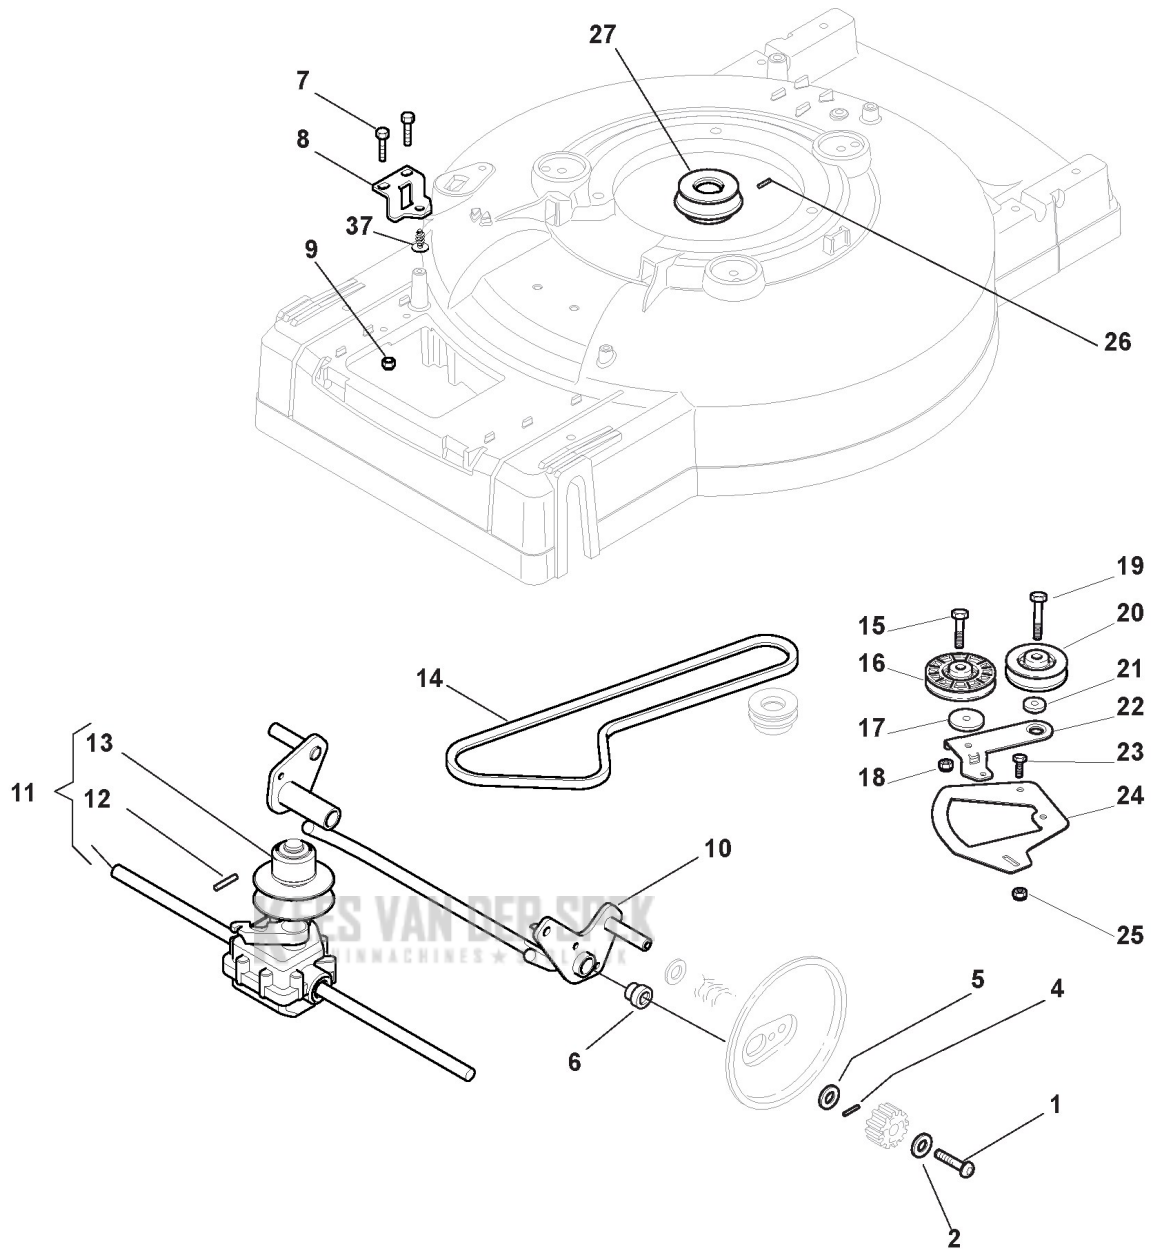

Handle, Upper Part

Ref.nr.	Qty	Item number	Description	Notes	From	Up to
1	1	381006371/0	Handle, Upper Part Grey	Grey		
2	1	112727784/0	Screw			
3	1	181030084/0	Cable, Thread Engine Brake	for Stepless Variator		
4	1	322551639/0	Fixed Plate			
5	1	112154510/0	Nut			
6	1	381003318/1	Lever, Engine Brake			
7	2	112154510/0	Nut			
8	2	112521330/0	Washer			
9	2	122671660/1	Washer			
10	2	112727784/0	Screw			
11	1	112154510/0	Nut			
12	1	112521330/0	Washer			
13	1	122450446/0	Spring			
14	1	122170840/0	Spacer			
15	1	381003313/0	Driving Lever			
16	1	112293200/0	Nut			
17	1	322399812/0	Knob			
18	1	112727791/0	Screw			
19	1	381000745/1	Cable Rear Drive			
20	1	112521330/0	Washer			
21	1	112154510/0	Nut			
22	1	122170842/0	Spacer			
23	1	322551653/0	Plate			
25	1	122170843/0	Spacer			
26	1	112727786/0	Screw			
28	1	122430314/0	Starting Rope Guide Spring			
29	1	381004405/0	Dashboard			
30	1	112154510/0	Nut			
31	1	112727792/0	Screw			
32	1	112154510/0	Nut			
33	1	322500050/0	Shoe			
34	1	122524342/0	Pin			
35	1	112604897/0	Elastic Washer			
36	4	112728701/0	Screw			
37	2	322806645/0	Cable Support			

KEES VAN DER SPEK
TUINMACHINES & STOLWIJK

Transmission

Ref.nr.	Qty	Item number	Description	Notes	From	Up to
1	2	112735662/1	Screw			
2	2	112521460/0	Washer			
4	2	122753002/0	Pin			
5	2	122671661/0	Washer			
6	2	122038406/0	Bushing			
7	2	112791011/0	Screw			
8	1	322551661/0	Plate			
9	2	112154510/0	Nut			
10	1	381002833/2	Axle, Front Wheels			
11	1	181003101/2	Gear Box			
12	1	112645700/0	Elastic Pin			
13	1	122601932/0	Pulley			
14	1	135064383/0	Belt			
15	1	112674701/0	Screw			
16	1	122601914/0	Pulley			
17	1	322680009/0	Washer			
18	1	112154510/0	Nut			
19	1	112689500/0	Screw			
20	1	122601915/0	Pulley			
21	1	122671656/0	Washer			
22	1	322320007/0	Lever			
23	1	112791011/0	Screw			
24	1	322806629/0	Pulley Lever Support			
25	2	112154510/0	Nut			
26	1	112714312/0	Dowel			
27	1	122601917/0	Pulley, Crankshaft Ø 22.2			
37	2	112728704/1	Screw			