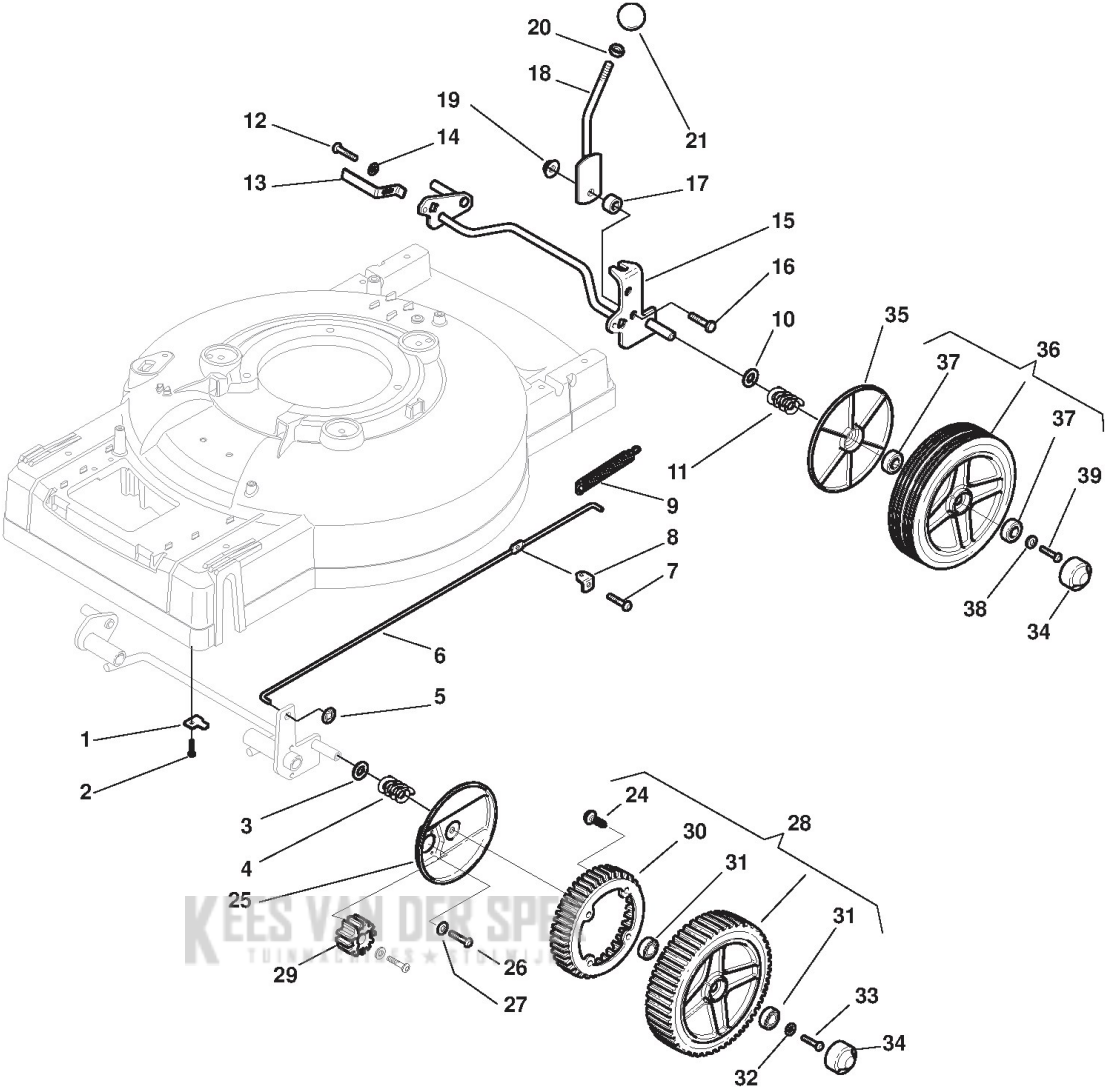

Kees van der Sprenkel

Wheel and Hub Cap

Ref.nr.	Qty	Item number	Description	Notes	From	Up to
1	2	322545157/0	Front Axle Plate	To 31-August-2011		
1	2	322545157/1	Front Axle Plate	From 01-September-2011		
2	4	112735662/0	Screw	To 31-August-2010		
2	4	112735662/1	Screw	From 01-September-2010		
3	2	122671659/0	Washer			
4	2	122430215/0	Spring			
5	2	112604899/0	Crown Fastener			
6	1	122033331/0	Wheels Control Rod			
7	1	112735651/0	Screw			
8	1	322545139/0	Plate			
9	1	122446183/0	Spring			
10	2	122671659/0	Washer			
11	2	122430215/0	Spring			
12	2	112735661/0	Screw			
13	2	322551529/0	Wheels Cleaning Plate			
14	2	112521330/0	Washer			
15	1	381002835/0	Rear Wheel Axle			
16	1	112793701/0	Screw			
17	1	122170830/0	Spacer			
18	1	381003317/0	Lever, Height Adjustment			
19	1	112293201/0	Nut			
20	1	112293200/0	Nut			
21	1	322399812/0	Knob			
24	4	112728210/0	Screw			
25	2	322600129/0	Protection, Wheel			
26	4	112735661/0	Screw			
27	4	112521330/0	Washer			
28	2	381007367/0	Wheel			
29	2	122570128/0	Pinion			
30	2	322120108/0	Wheels Crown			
31	4	119216038/0	Bearing			
32	2	112521460/0	Washer			
33	2	112735662/0	Screw	To 31-August-2010		
33	2	112735662/1	Screw	From 01-September-2010		
34	4	322110380/0	Hub Cap Black			
35	2	322600130/0	Protection, Wheel			
36	2	381007365/0	Wheel			
37	4	119216038/0	Bearing			
38	2	112521460/0	Washer			
39	2	112735662/0	Screw	To 31-August-2010		
39	2	112735662/1	Screw	From 01-September-2010		