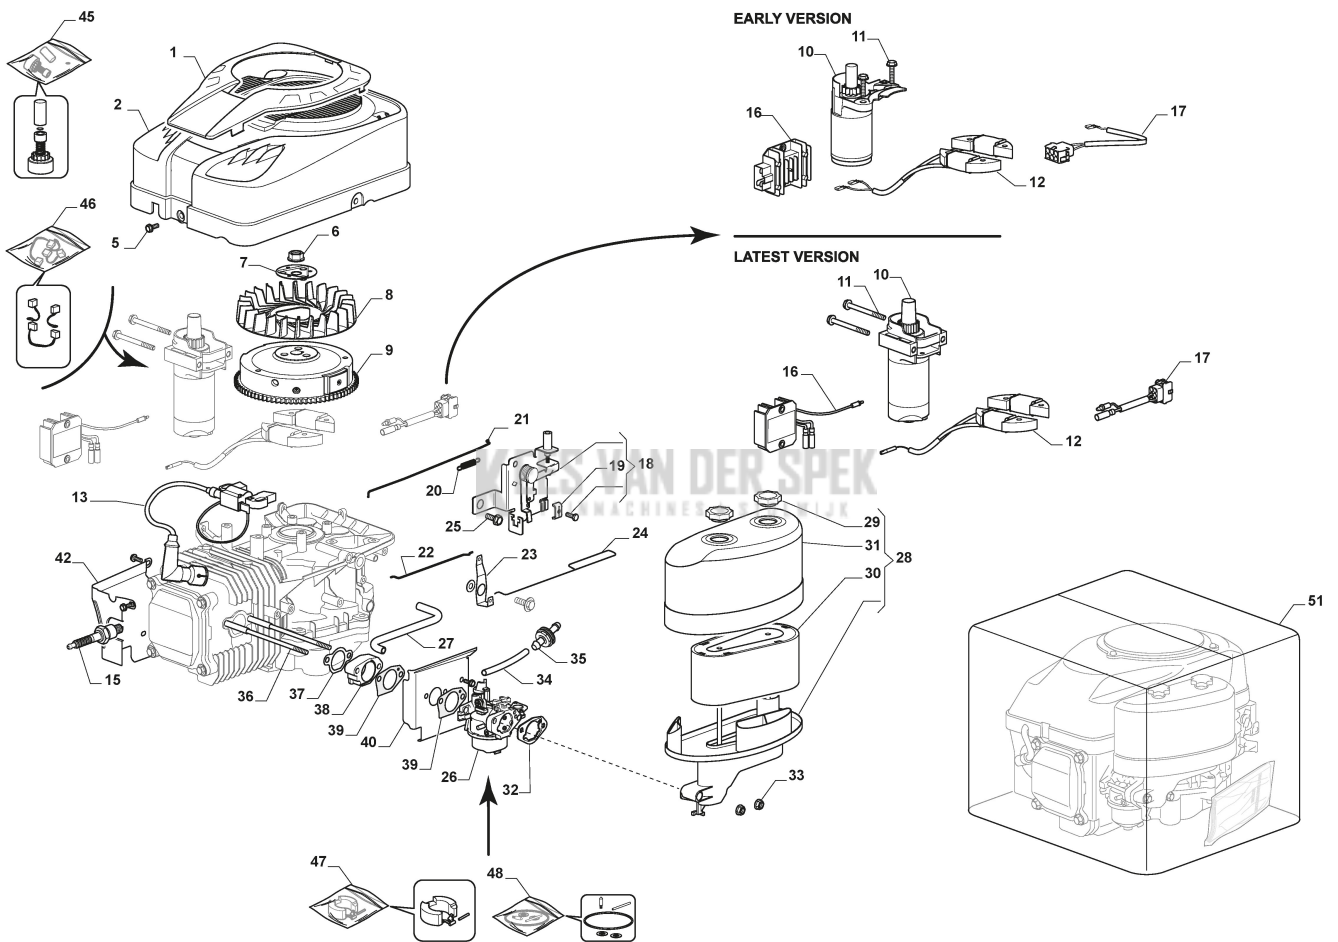

Engine - Carburettor, Tank

Ref.nr.	Qty	Item number	Description	Notes	From	Up to
47	1	118550440/0	Kit Repair, Carburettor			
48	1	118550442/0	Carburettor Gasket Set			
51	1	118550526/1	Engine Assembled			

KEES VAN DER SPEK

TUINMACHINES & STOLWIJK