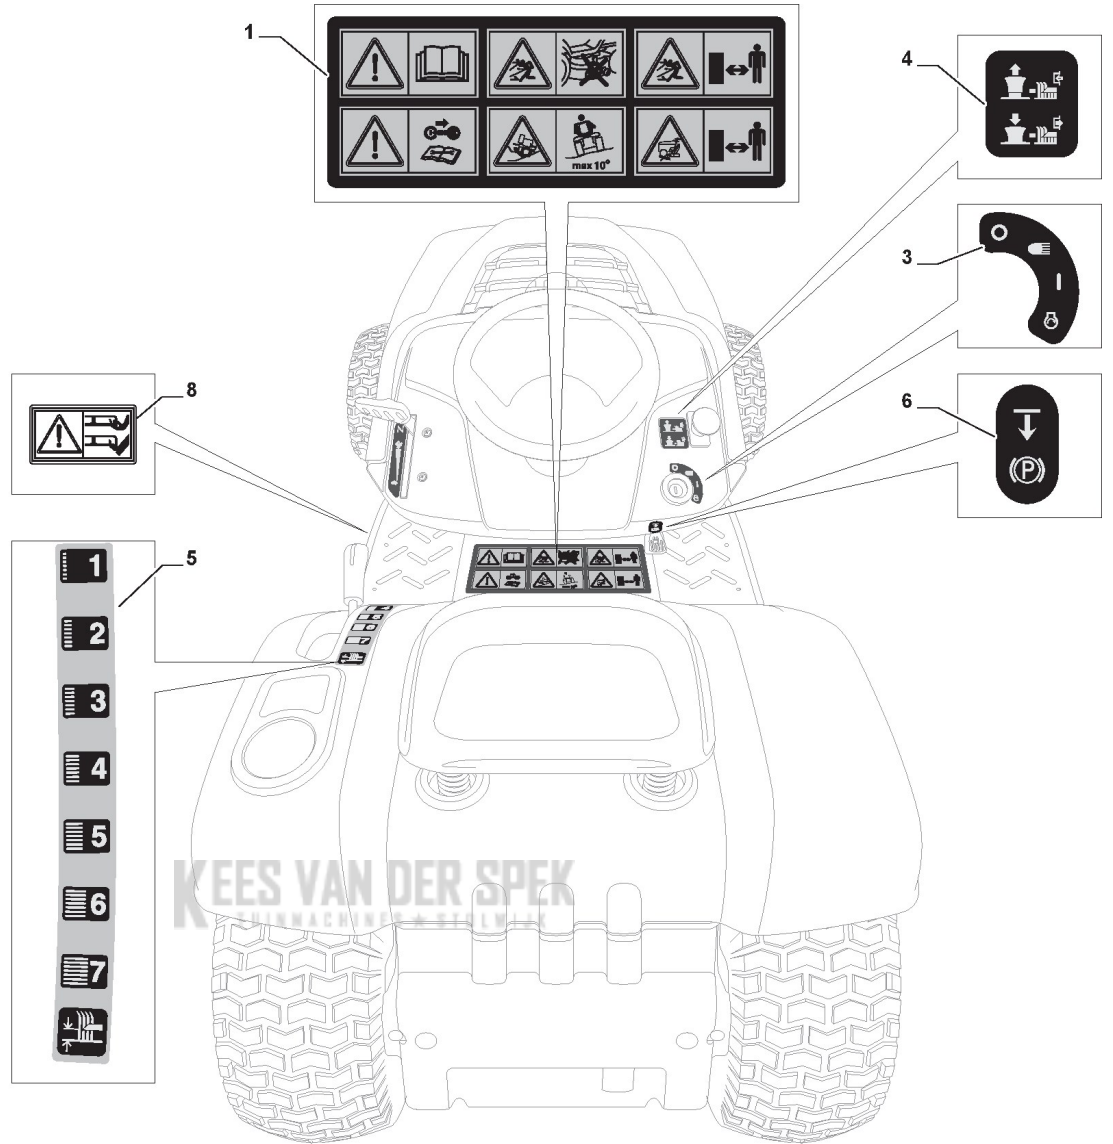

Labels

Ref.nr.	Qty	Item number	Description	Notes	From	Up to
1	1	114362365/1	Label			
3	1	114363699/0	Label			
4	1	114361438/0	Label			
5	1	114363701/0	Label	To 31-August-2014		
5	1	114366142/0	Label	From 01-September-2014		
6	1	114363700/0	Label			
8	1	114356699/1	Label			

KEES VAN DER SPEK
TUINMACHINES & STOLWIJK