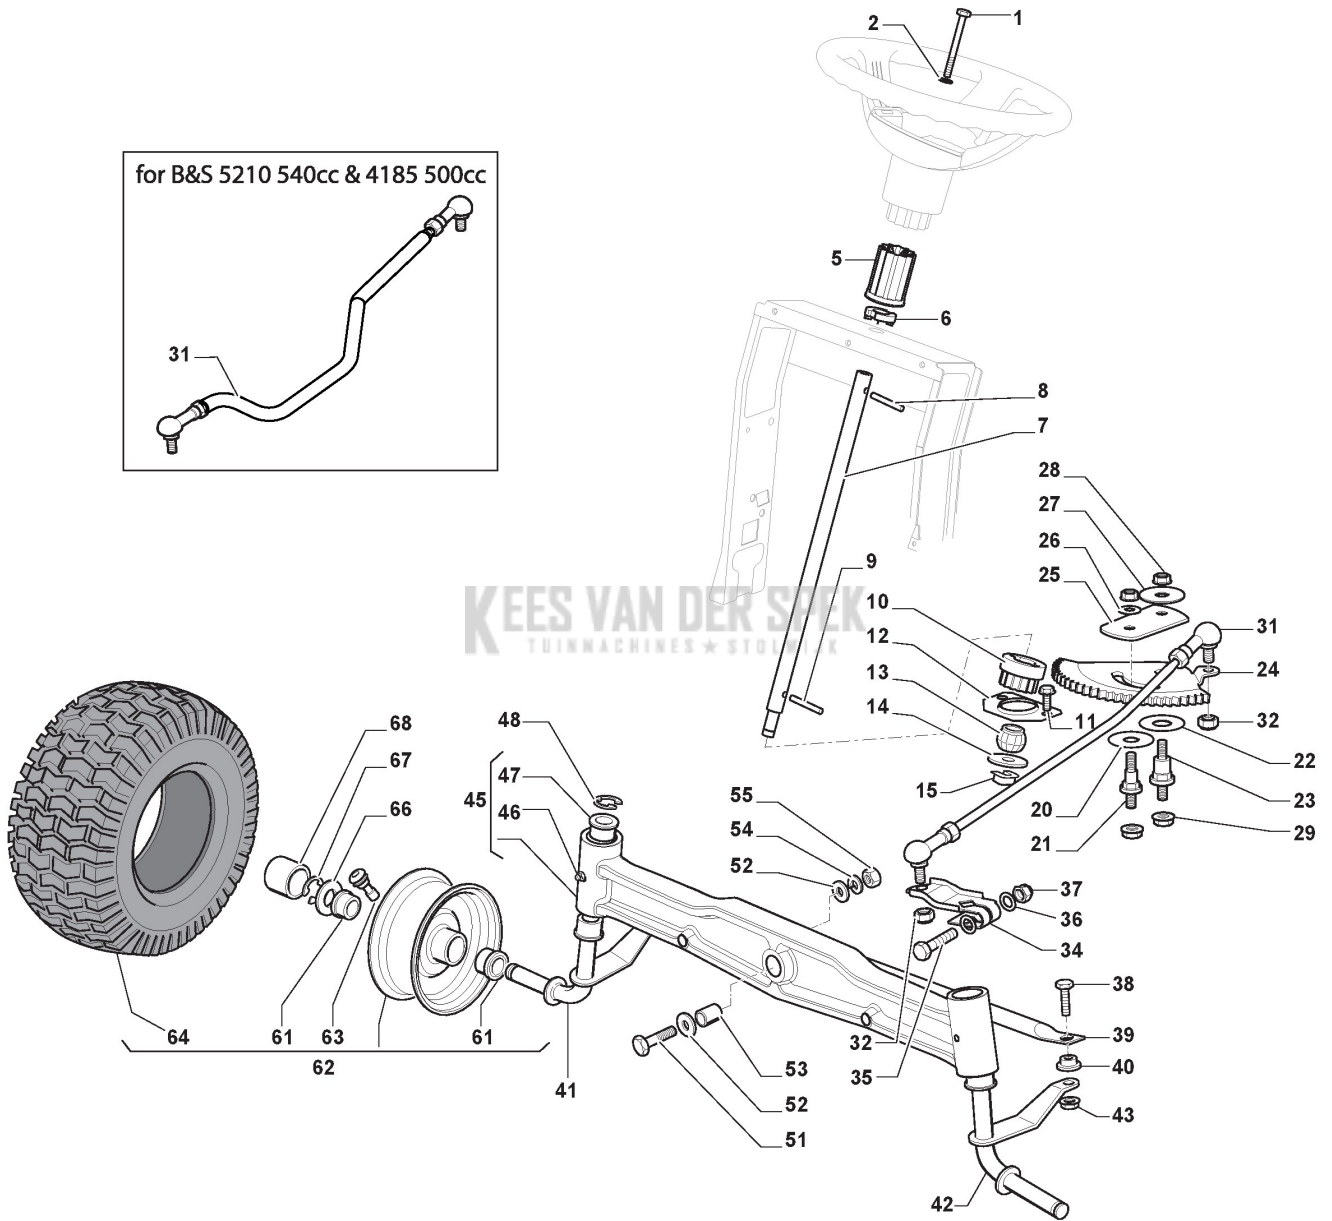

Steering

Ref.nr.	Qty	Item number	Description	Notes	From	Up to
1	1	112692100/0	Screw			
2	1	112540260/0	Washer			
5	1	382785304/0	Support			
6	1	325038008/0	Bushing			
7	1	125520018/0	Steering Column			
8	1	112620300/0	Spring			
9	1	112622650/0	Dowel pin			
10	1	125570003/0	Pinion			
11	2	127943051/0	Screw			
12	1	325785213/1	Support			
13	1	325743000/0	Joint			
14	1	112521370/0	Washer			
15	1	112436030/0	Plate			
20	1	322672151/0	Antifriction Washer			
21	1	125510104/0	Pin	To S/N 19LA3RON007423		
21	1	125510173/0	Pin	From S/N 19GA3RON000127		
22	1	125670023/0	Washer			
23	1	125510109/0	Pin	To S/N 19KA3RON007494		
23	1	125510165/0	Pin	From S/N 19FA3RON000287		
24	1	325735519/0	Steering Sector			
25	1	325547233/0	Plate			
26	1	112369500/0	Elastic Washer			
27	1	122160400/0	Elastic Disc			
28	2	112155010/0	Nut			
29	2	112155010/0	Nut			
31	1	382000566/2	Steering Rod			
32	2	112156602/0	Nut			
34	1	325318243/0	Lever	To 16-June-2019		
34	1	382318323/0	Steering Control Lever	From 17-June-2019		
35	1	112692390/0	Screw	To 16-June-2019		
35	1	112692395/2	Screw	From 17-June-2019		
36	2	112521360/0	Washer	No more needed from 17.06.2019		
37	1	112155020/0	Nut	From 17-June-2019		
37	1	112156602/0	Nut	To 16-June-2019		
38	2	125510103/0	Pin			
39	1	325840029/0	Tie Rod	Steel		
40	2	325038007/0	Bushing			
41	1	382230373/0	Right Stub Axle	15";To 31-March-2019		
41	1	382230373/1	Right Stub Axle	15";From 01-April-2019		
42	1	382230375/0	Left Stub Axle	15";To 31-March-2019		
42	1	382230375/1	Left Stub Axle	15";From 01-April-2019		
43	2	112155000/0	Nut			
45	1	382034029/0	Rod	Steel		
46	2	112379511/0	Grease Dispenser			
47	4	125034002/1	Bushing			
48	1	112001010/0	Benzing Ring			
51	1	112692695/0	Screw			
52	2	112523100/0	Washer