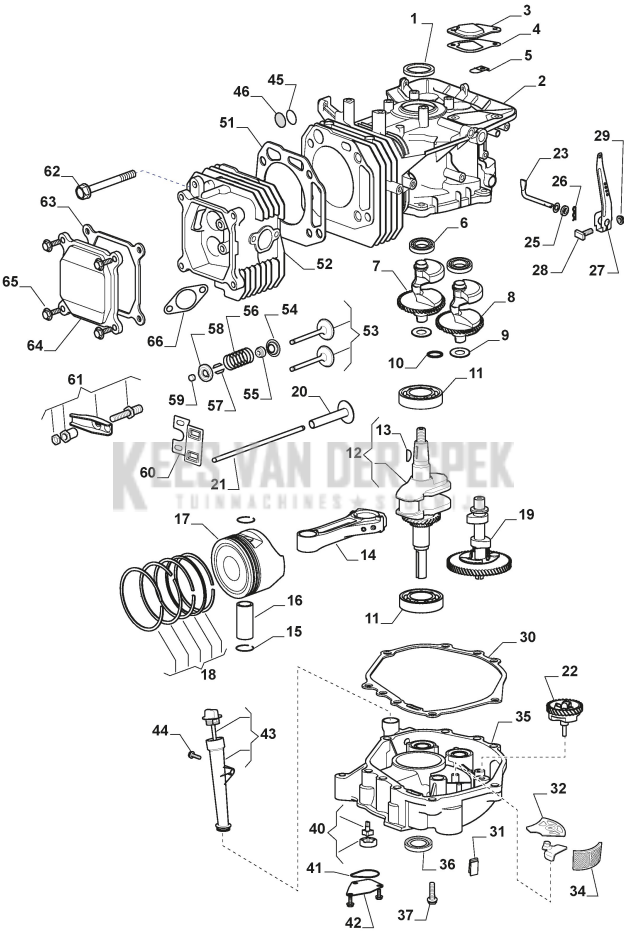

Engine - Piston, Crankshaft

Ref.nr.	Qty	Item number	Description	Notes	From	Up to
57	4	118551247/0	Valve keeper			
58	2	118551246/0	Retainer			
59	2	118551244/0	Valve cap			
60	1	118551255/0	Plate			
61	1	118551510/0	Valve Arm Set			
62	4	118551278/0	Screw			
63	1	118551531/0	Gasket			
64	1	118551534/0	Cover Comp., Head			
65	4	118551535/0	Bolt			
66	1	118551272/0	Muffler Gasket			

KEES VAN DER SPEK
TUINMACHINES & STOLWIJK