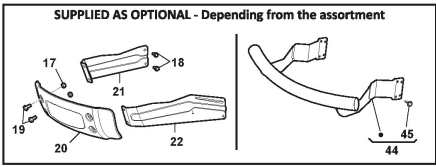

Body

Ref.nr.	Qty	Item number	Description	Notes	From	Up to
1	1	325077005/0	Upper Engine Hood, Yellow	Yellow		
2	2	112728691/0	Screw			
3	1	325263313/0	Air Intake Grill	Only for Twin Cylinder Engine		
4	1	325263314/0	Air Intake Grill	Only for Twin Cylinder Engine		
5	1	325108108/0	Conveyor	Not for B&S 7200		
6	1	325076997/0	Frontal Bonnet			
7	1	9400-0384-01	Hour Meter	If foreseen		
8	1	325076998/0	Lower Hood, Front	Grey NCS8000N		
9	1	325108109/0	Air Intake Grill	Grey NCS8000N		
10	4	112735406/0	Screw			
11	1	325207283/0	Bonnet Right Side Cover, Grey	Grey NCS8000N		
12	1	325207284/0	Bonnet Left Side Cover, Grey	Grey NCS8000N		
13	1	325110399/1	Yellow Wheels Cover	Yellow		
14	1	325110463/0	Grey Central Cover	Grey NCS8000N		
15	1	325785551/0	Engine Hood Support			
16	1	325120259/2	Dashboard			
17	4	112155000/0	Nut			
18	4	112735599/0	Screw			
19	4	112792611/0	Screw			
20	1	382263501/0	Bumper			
21	1	382785255/0	Right Support			
22	1	382785257/0	Left Support			
23	1	325207190/0	Cover	Not needed for Gear Model		
24	4	112523050/0	Washer			
25	6	112735403/0	Screw			
26	2	112523040/0	Washer			
27	2	125943010/0	Screw			
28	1	112437506/0	Plate			
29	3	125943010/0	Screw			
30	1	325120288/0	Dashboard			
31	1	325110384/0	Right Footboard Cover	AS OPTIONAL - Not present on all assortment		
32	1	325110385/0	Left Footboard Cover	AS OPTIONAL - Not present on all assortment		
33	1	325207191/0	Plate	Not needed for Hydro Model		
34	2	125943010/0	Screw			
35	2	325260003/0	Grommet			
36	1	382185516/0	Right Light Grill	For LAMP Version		
37	1	382185517/0	Left Light Grill	For LAMP Version		
38	1	325785298/0	Dashboard Support			
39	4	125943010/0	Screw			
40	2	325270325/0	Guide			
41	6	112735599/0	Screw			
42	3	112735406/0	Screw			
43	3	112523040/0	Washer			
44	1	325547208/2	Plate			
45	2	112735406/0	Screw			
46	1	382869037/0	Muffler Protection			
47	4	112735599/0	Screw