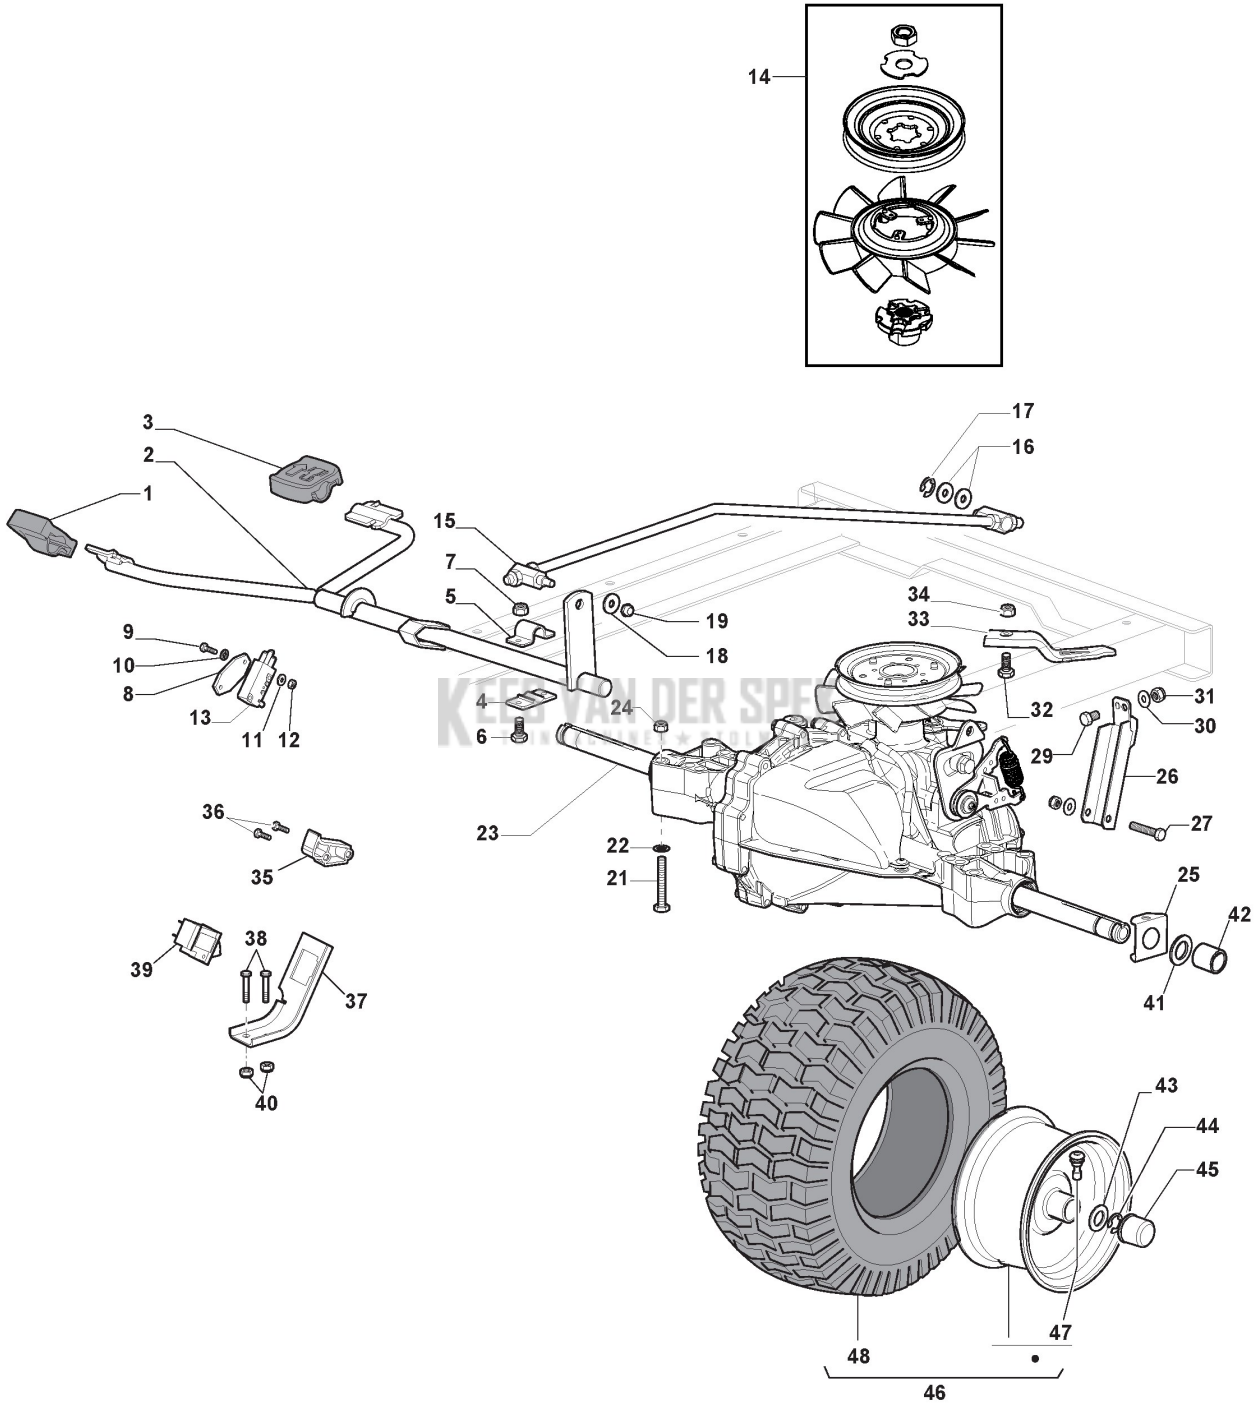

KEES VAN DER SPEK
 TUINMACHINES & STOLWIJK

Brake And Gearbox Controls

Ref.nr.	Qty	Item number	Description	Notes	From	Up to
1	1	325110409/0	Clamp Cover			
2	1	382000641/0	Pedal	To 31-march-2019		
2	1	382000641/1	Pedal	From 01-April-2019		
3	4	112735599/0	Screw			
4	2	325547231/0	Plate			
5	1	382000576/0	Rod			
6	1	112521360/0	Washer			
7	1	112156602/0	Nut			
8	1	325670011/0	Antifriction Washer			
9	2	112155000/0	Nut			
10	1	125510116/0	Pin	To S/N 19DA3RON003314		
10	1	125510166/0	Pin	From S/N 19DA3RON003315		
11	1	125160021/0	Spacer	To 31-August-2014		
11	1	125160059/0	Spacer	From 01-September-2014		
12	1	125601577/0	Pulley			
20	1	135062003/0	Belt	To 31-August-2015		
20	1	135062003/1	Belt	From 01-September-2015		
21	1	125601555/0	Pulley	To 31-August-2013		
21	1	325601599/0	Pulley	From 01-September-2013		
22	1	112691400/0	Screw			
23	1	125160051/0	Spacer	To S/N 00088193		
23	1	125160083/0	Spacer	From S/N 00088194 To S/N 19LA3RON001058		
23	1	125160107/0	Spacer	From S/N 19JA3RON001862		
24	1	112523060/0	Washer			
25	1	112155000/0	Nut			
26	1	112155000/0	Nut			
27	1	112523060/0	Washer			
28	1	125601554/0	Pulley			
29	1	382318245/0	Lever			
30	1	112691600/0	Screw			
31	2	125038002/1	Bushing	To 31-August-2016		
31	2	125038021/0	Bushing	From 01-September-2016		
32	1	125160027/0	Spacer			
33	1	112155000/0	Nut			
34	1	125430262/0	Spring			
41	1	125394509/1	Knob	From 01-September-2013		
41	1	325394534/0	Knob	To 31-August-2013		
42	1	125033083/0	Rod	To 31-August-2013		
42	1	125033113/0	Rod	From 01-September-2013		
43	1	325253011/0	Hook	To 31-August-2013		
43	1	325253011/1	Hook	From 01-September-2011		
44	1	122524970/2	Fulcrum Pin	To 31-August-2014		
44	1	122524970/3	Pin	From 01-September-2014		
45	1	112155000/0	Nut			
46	1	125430213/0	Spring			
47	1	112523060/0	Washer			
48	1	125430269/1	Spring			