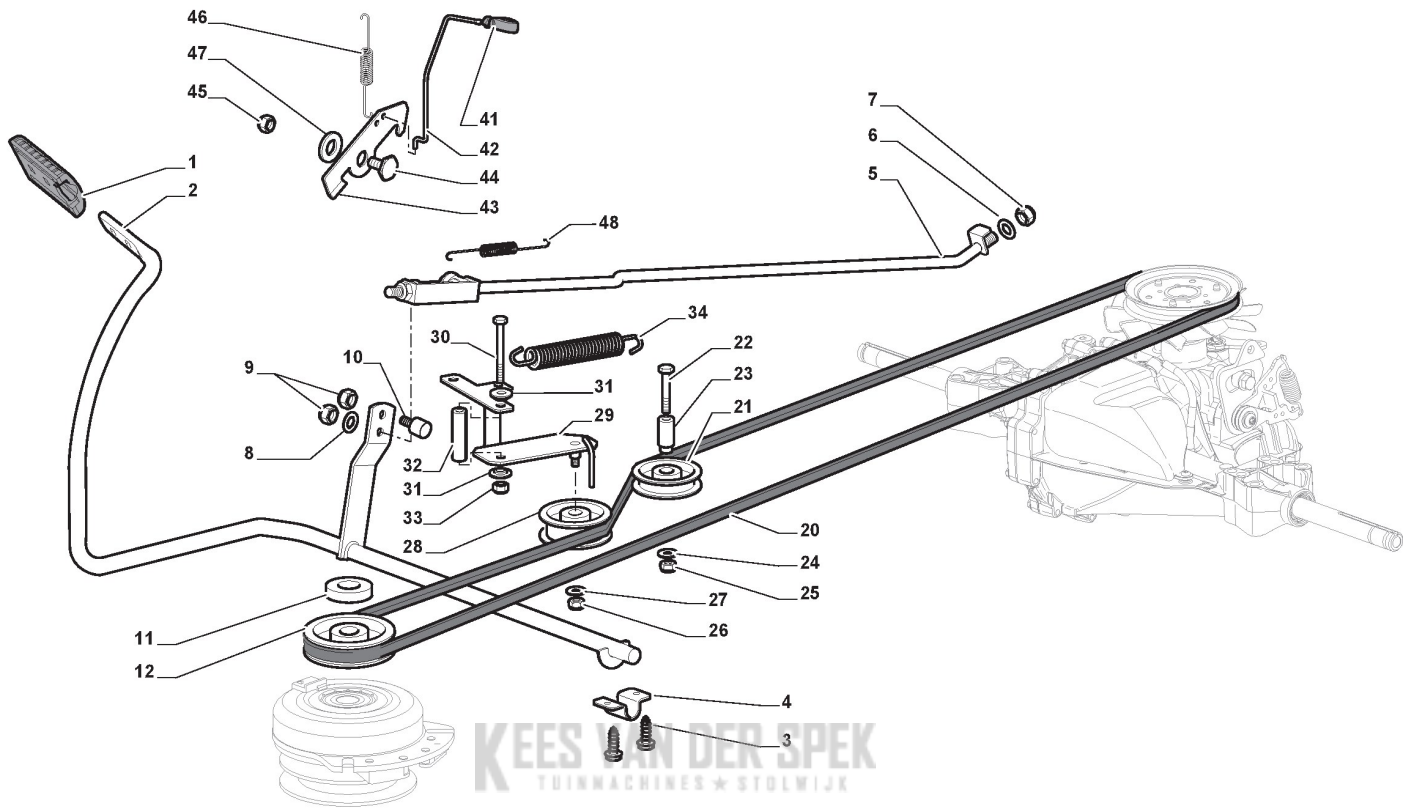

Brake And Gearbox Controls

Ref.nr.	Qty	Item number	Description	Notes	From	Up to
1	1	325110409/0	Clamp Cover			
2	1	382000641/0	Pedal	To 31-march-2019		
2	1	382000641/1	Pedal	From 01-April-2019		
3	4	112735599/0	Screw			
4	2	325547231/0	Plate			
5	1	382000576/0	Rod			
6	1	112521360/0	Washer			
7	1	112156602/0	Nut			
8	1	325670011/0	Antifriction Washer			
9	2	112155000/0	Nut			
10	1	125510116/0	Pin	To S/N 19DA3RON003314		
10	1	125510166/0	Pin	From S/N 19DA3RON003315		
11	1	125160021/0	Spacer	To 31-August-2014		
11	1	125160059/0	Spacer	From 01-September-2014		
12	1	125601577/0	Pulley			
20	1	135062003/0	Belt	To 31-August-2015		
20	1	135062003/1	Belt	From 01-September-2015		
21	1	125601555/0	Pulley	To 31-August-2013		
21	1	325601599/0	Pulley	From 01-September-2013		
22	1	112691400/0	Screw			
23	1	125160051/0	Spacer	To S/N 00088193		
23	1	125160083/0	Spacer	From S/N 00088194 To S/N 19LA3RON001058		
23	1	125160107/0	Spacer	From S/N 19JA3RON001862		
24	1	112523060/0	Washer			
25	1	112155000/0	Nut			
26	1	112155000/0	Nut			
27	1	112523060/0	Washer			
28	1	125601554/0	Pulley			
29	1	382318245/0	Lever			
30	1	112691600/0	Screw			
31	2	125038002/1	Bushing	To 31-August-2016		
31	2	125038021/0	Bushing	From 01-September-2016		
32	1	125160027/0	Spacer			
33	1	112155000/0	Nut			
34	1	125430262/0	Spring			
41	1	125394509/1	Knob	From 01-September-2013		
41	1	325394534/0	Knob	To 31-August-2013		
42	1	125033083/0	Rod	To 31-August-2013		
42	1	125033113/0	Rod	From 01-September-2013		
43	1	325253011/0	Hook	To 31-August-2013		
43	1	325253011/1	Hook	From 01-September-2011		
44	1	122524970/2	Fulcrum Pin	To 31-August-2014		
44	1	122524970/3	Pin	From 01-September-2014		
45	1	112155000/0	Nut			
46	1	125430213/0	Spring			
47	1	112523060/0	Washer			
48	1	125430269/1	Spring