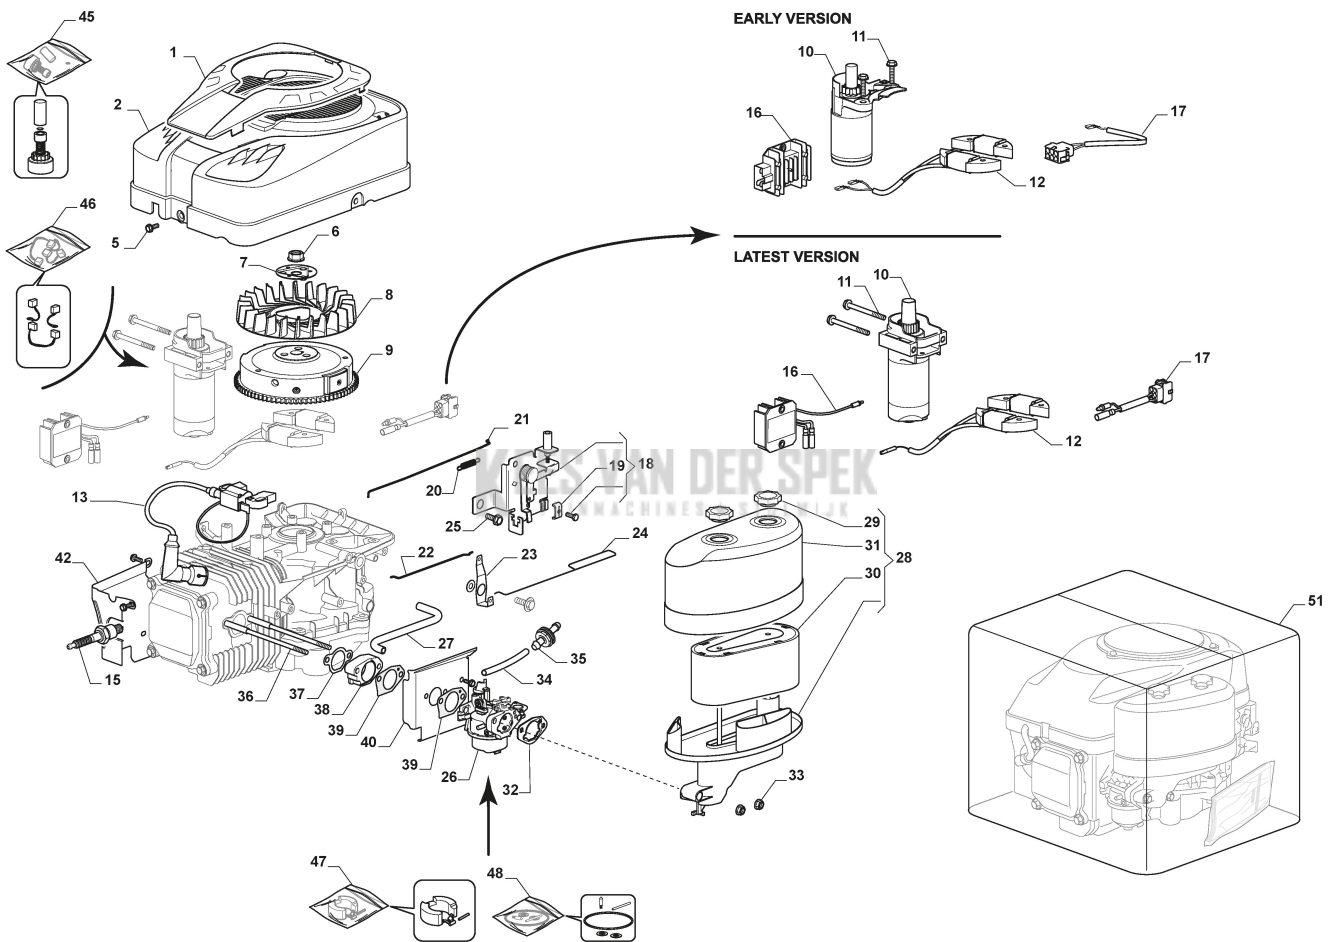

Engine - Carburettor, Tank

Ref.nr.	Qty	Item number	Description	Notes	From	Up to
1	1	325055000/0	Hood, Red			
1	1	325055001/0	Cover Ring, Yellow			
1	1	325055002/0	Hood, Black			
2	1	118550516/0	Cover			
5	4	112791213/1	Screw			
6	1	118550237/0	Nut			
7	1	118550236/0	Starter Cup			
8	1	118550235/1	Flywheel Fan			
9	1	118550234/2	Flywheel Ass.Y			
10	1	118550214/0	Start Motor Assy	early version		
10	1	118551440/0	Start Motor Assy	latest version		
11	2	112691100/0	Screw	early version		
11	2	112691100/0	Screw	latest version		
12	1	118550210/1	Coil Assy, Charge	early version		
12	1	118551441/0	Coil Assy, Charge	latest version		
13	1	118550209/1	Elettronic Coil	early version		
13	1	118551438/0	Elettronic Coil	latest version		
15	1	9400-0244-00	Spark Plug			
16	1	118550208/1	Rectfier	early version		
16	1	118551428/1	Rectfier	latest version		
17	1	118550207/1	Output Wire, Rectifier	early version		
17	1	118551439/0	Output Wire, Rectifier	latest version		
18	1	118550331/1	Remote Control Assy			
19	1	118550212/0	Casing Clamp			
20	1	118550213/0	Spring			
21	1	118551219/0	Governor Link			
22	1	118551218/0	Rod Choke			
23	1	118551267/0	Bracket			
24	1	118551221/0	Throttle Rod			
25	2	118551277/0	Bolt			
26	1	118551515/0	Carburetor			
27	1	118550225/1	Breather Fule Pipe			
28	1	118550202/2	Air Cleaner Assy			
29	2	118550201/0	Knob			
30	1	118550200/0	Air Cleaner Cover			
31	1	118550199/0	Air Filter			
32	1	118550762/0	Air Filter Gasket			
33	2	112292102/0	Nut			
34	1	118551514/0	Fuel Pipe			
35	1	118550354/1	Fuel Filter			
36	2	118551279/0	Double-Screw Bolt			
37	1	118551263/0	Intake Manifold Gasket			
38	1	118551265/0	Intake Manifold			
39	2	118551262/0	Carburetor Gasket			
40	1	118551259/0	Guard			
42	1	118551260/0	Guard			
45	1	118550365/1	Kit Repair			
46	1	118550332/1	Brushhold