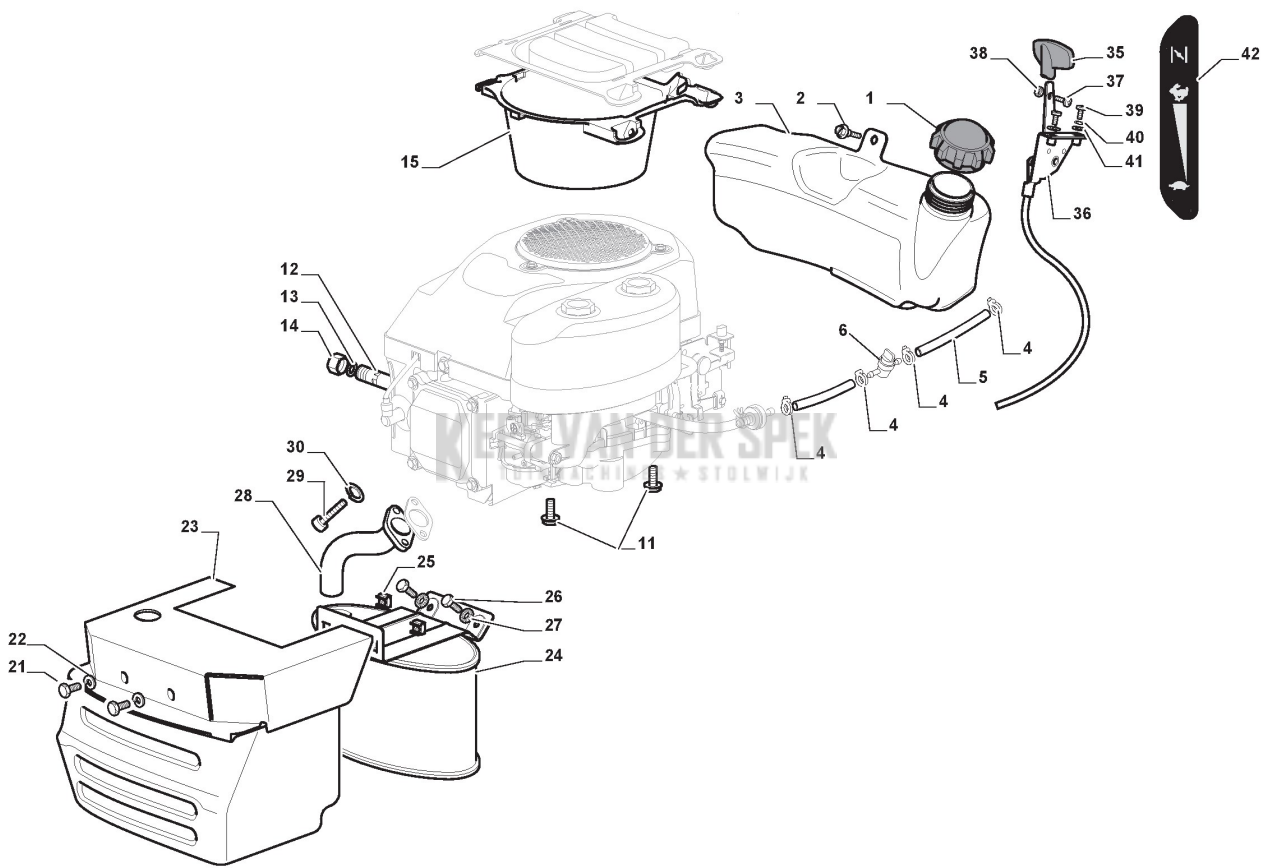

Engine - ST.

Ref.nr.	Qty	Item number	Description	Notes	From	Up to
1	1	125795001/1	Cap			
2	4	125943006/0	Screw			
3	1	325735126/0	Fuel Tank	To 31-August-2017		
3	1	325735126/1	Tank	From 01-September-2017		
4	4	118375051/1	Fair Led			
5	1	325869057/0	Connecting Tube			
6	1	118562996/0	Shut out valve			
11	4	112735108/1	Screw			
12	1	127598060/0	Oil Discharge Extension			
13	1	118401001/1	Oil Seal			
14	1	118737849/0	Plug			
15	1	325108044/0	Conveyor	To 31-August-2010		
15	1	325108044/1	Conveyor	From 01-September-2010		
21	2	112792611/0	Screw			
22	2	112540260/0	Washer			
23	1	382598045/0	Muffler Protection	To 25-May-2019		
23	1	382598045/1	Muffler Protection	From 27-May-2019		
24	1	182750010/0	Muffler			
25	2	112360425/0	Nut			
26	2	112792611/0	Screw			
27	2	112540260/0	Washer			
28	1	118738231/1	Exhaust Tube			
29	2	112737450/0	Screw			
30	2	112540260/0	Washer			
35	1	325394531/0	Knob			
36	1	182000215/0	Accelerator			
37	1	112726389/0	Screw			
38	1	112290800/0	Nut			
39	2	112726389/0	Screw			
40	2	112540020/0	Washer			
41	2	112521310/0	Washer			
42	1	114363697/0	Label			

Kees van der Spek
TUINMACHINES & STOLWIJK