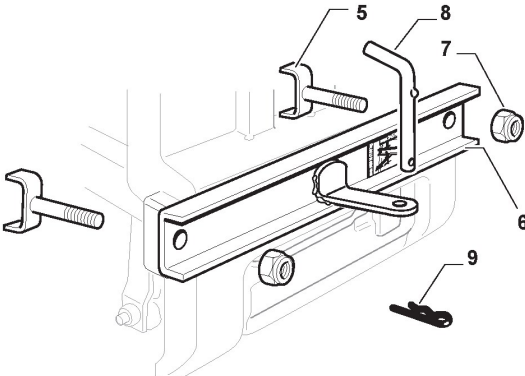

KEES VAN DER SPEK
TUINMACHINES * STOLWIJK