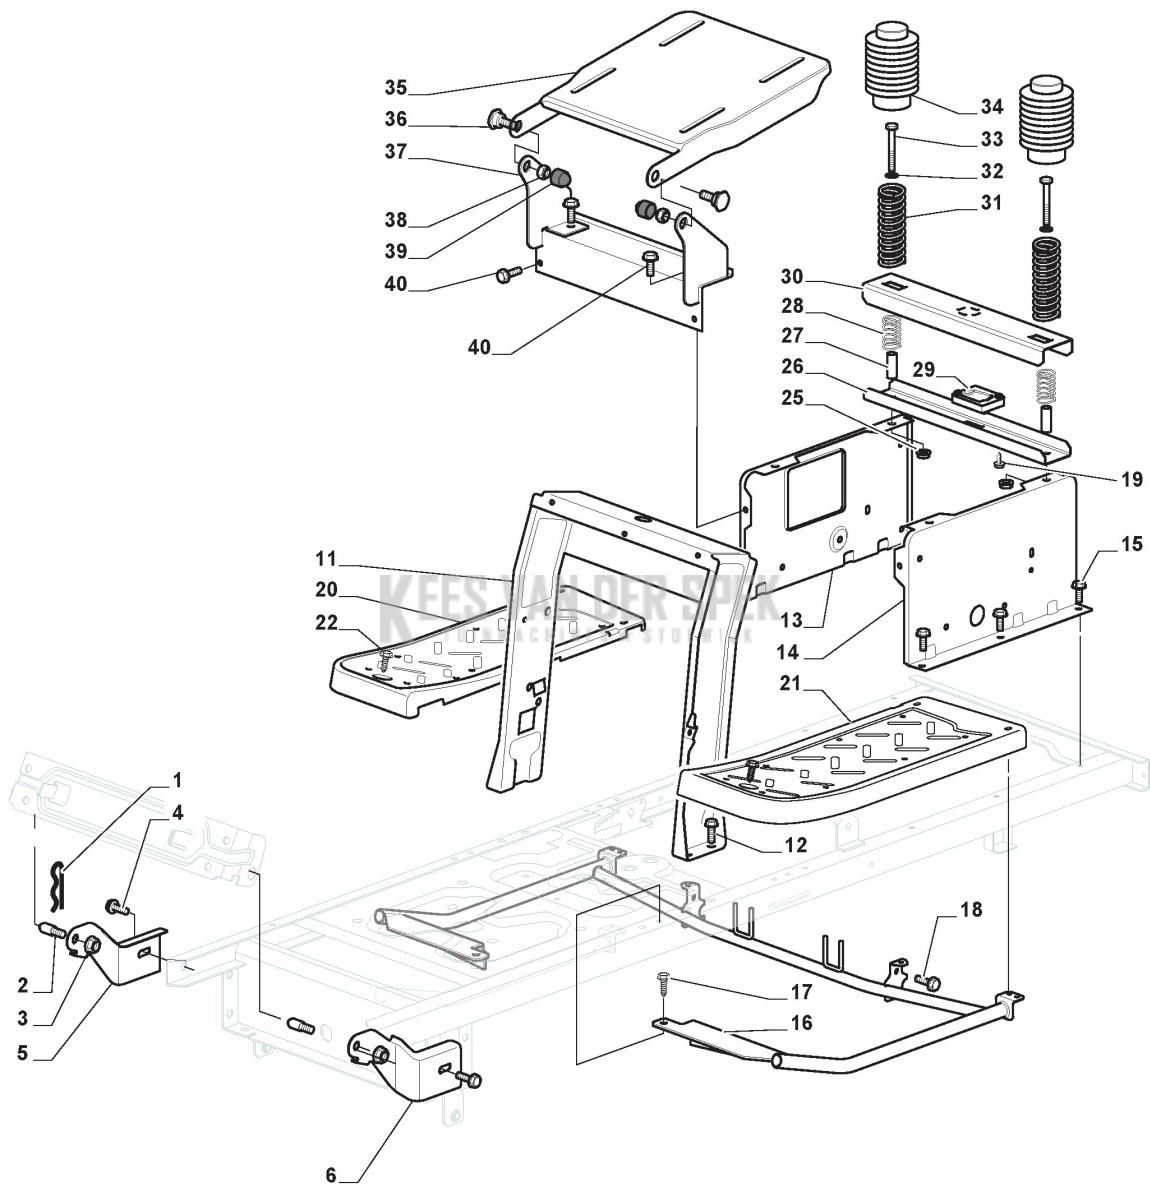

Chassis

Ref.nr.	Qty	Item number	Description	Notes	From	Up to
1	1	124487998/0	Cotter Pin			
2	2	125510079/1	Pin	To S/N 19LA3RON002089		
2	2	125510169/0	Pin	From S/N 19DA3RON003315		
3	2	112154210/0	Nut	To 31-August-2013		
3	2	112155000/0	Nut	From 01-September-2013		
4	2	112735599/0	Screw			
5	1	325547225/0	Right Plate			
6	1	325547227/0	Left Plate			
11	1	382785169/1	Steering Column Support			
12	4	125943009/0	Screw			
13	1	325785331/1	Right Seat Support			
14	1	325785333/1	Left Seat Support			
15	6	125943009/0	Screw			
16	1	382785179/0	Footboard Support			
17	2	125943009/0	Screw			
18	2	125943009/0	Screw			
19	2	112728686/0	Screw			
20	1	325500041/1	Right Footboard			
21	1	325500043/1	Left Footboard			
22	2	112735599/0	Screw			
25	2	112293201/0	Nut			
26	1	325820109/0	Seat Support			
26	1	325820109/1	Seat Support			
27	2	125160048/0	Spacer			
28	2	125430263/0	Spring			
29	1	325785379/0	Support	To 31-August-2013		
29	1	325785379/1	Support	From 01-September-2013		
30	1	325820111/1	Switch Comand Cross			
31	2	125430264/0	Spring			
32	2	112521350/0	Washer			
33	2	112691400/0	Screw			
34	2	325122002/0	Hood			
35	1	382547061/0	Plate			
36	2	122524970/2	Fulcrum Pin	To 31-August-2014		
36	2	122524970/3	Pin	From 01-September-2014		
37	1	382820151/0	Seat Support			
38	2	112155010/0	Nut			
39	2	118203854/0	Cap			
40	4	125943009/0	Screw