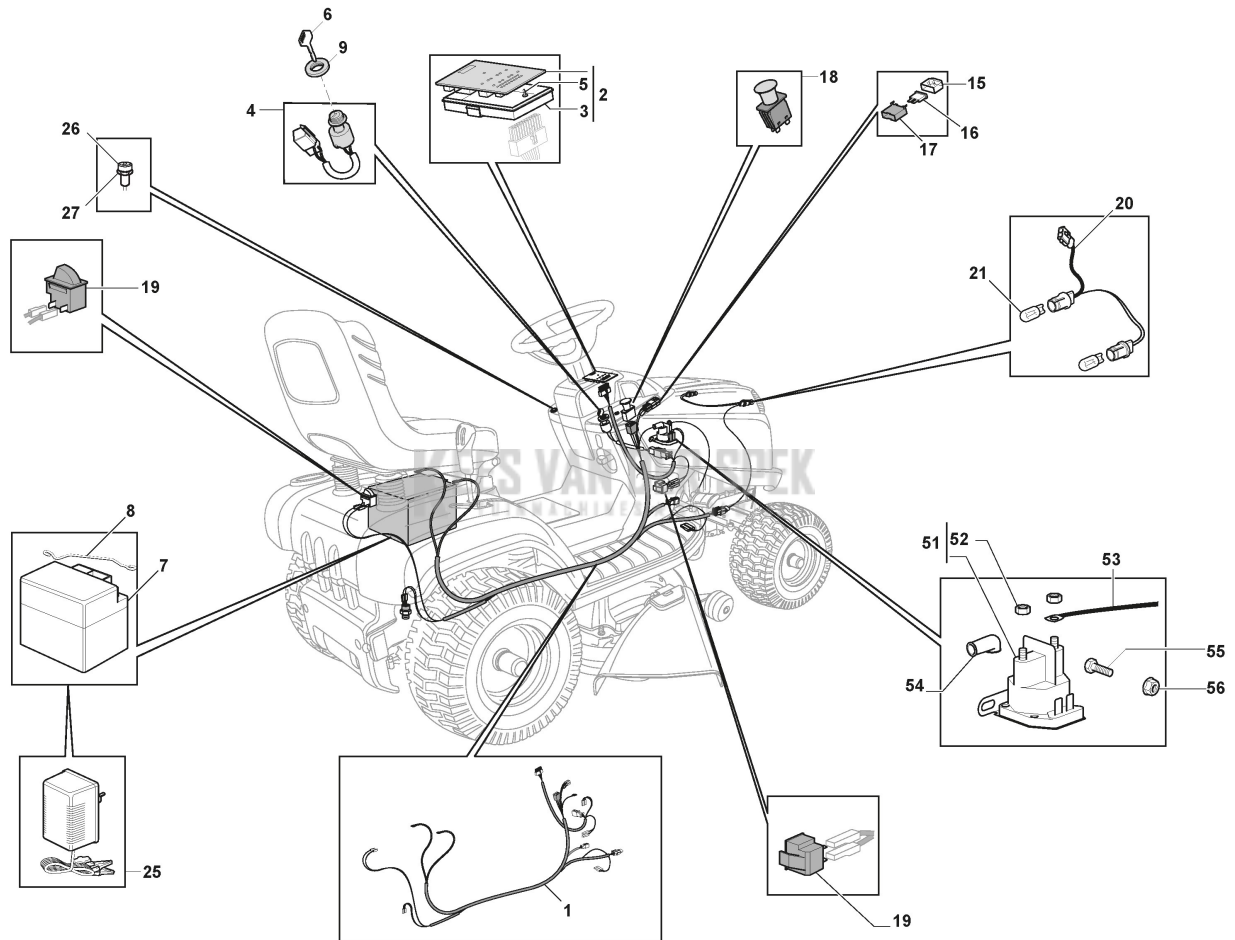

Electrical Parts

Ref.nr.	Qty	Item number	Description	Notes	From	Up to
1	1	182040196/0	Cables Ass.Y	For Hydro Models;To 31-August-2016		
1	1	182040196/1	Cables Ass.Y	For Hydro Models;From 01-September-2016		
2	1	382722443/0	Electronic Card	To 31-August-2015		
2	1	382722443/1	Electronic Card	From 01-September-2015		
3	1	112735105/0	Screw			
4	1	118450075/1	Starting Switch			
5	1	325600080/0	Card Protection	To 31-August-2015		
5	1	325600090/1	Card Protection	From 01-September-2015		
6	1	118210023/0	Starting Key			
7	1	118120002/1	Battery	To 31-August-2016		
7	1	118120007/0	Battery	From 01-September-2016		
8	1	125430265/1	Spring			
9	1	118400863/0	Screwed Ring			
15	2	133215000/0	Cover			
16	1	133340036/0	Fuse 25 A			
16	1	133340040/0	Fuse 10 A			
17	2	133500007/0	Fuse Carrier			
18	1	118450073/0	Clutch Switch	Yellow		
18	1	118450074/0	Clutch Switch	Red		
19	2	119410613/0	Microswitch	To 31-August-2019		
19	1	119410622/1	Microswitch	From 01-September-2019		
20	1	182040186/0	Cable	for Lamp Version		
21	2	118459100/0	Lamp For Lights			
25	1	182180090/0	Battery Charger 12V 1A - CE Plugg	CE plugg		
25	1	182180091/0	Battery Charger 12V 1A - UK Plugg	BS Plug		
26	1	325605003/0	Button			
27	1	325256250/0	Screwed Ring			
51	1	118736111/0	Starter Relay	To 31-August-2015		
51	1	118736112/0	Solenoid	From 01-September-2015		
52	2	112360352/0	Nut	To 31-August-2015		
52	2	112361005/0	Nut	From 01-September-2015		
53	1	125065002/0	Cable			
54	1	118564864/1	Protection			
55	1	112790781/0	Screw			
56	2	112154510/0	Nut