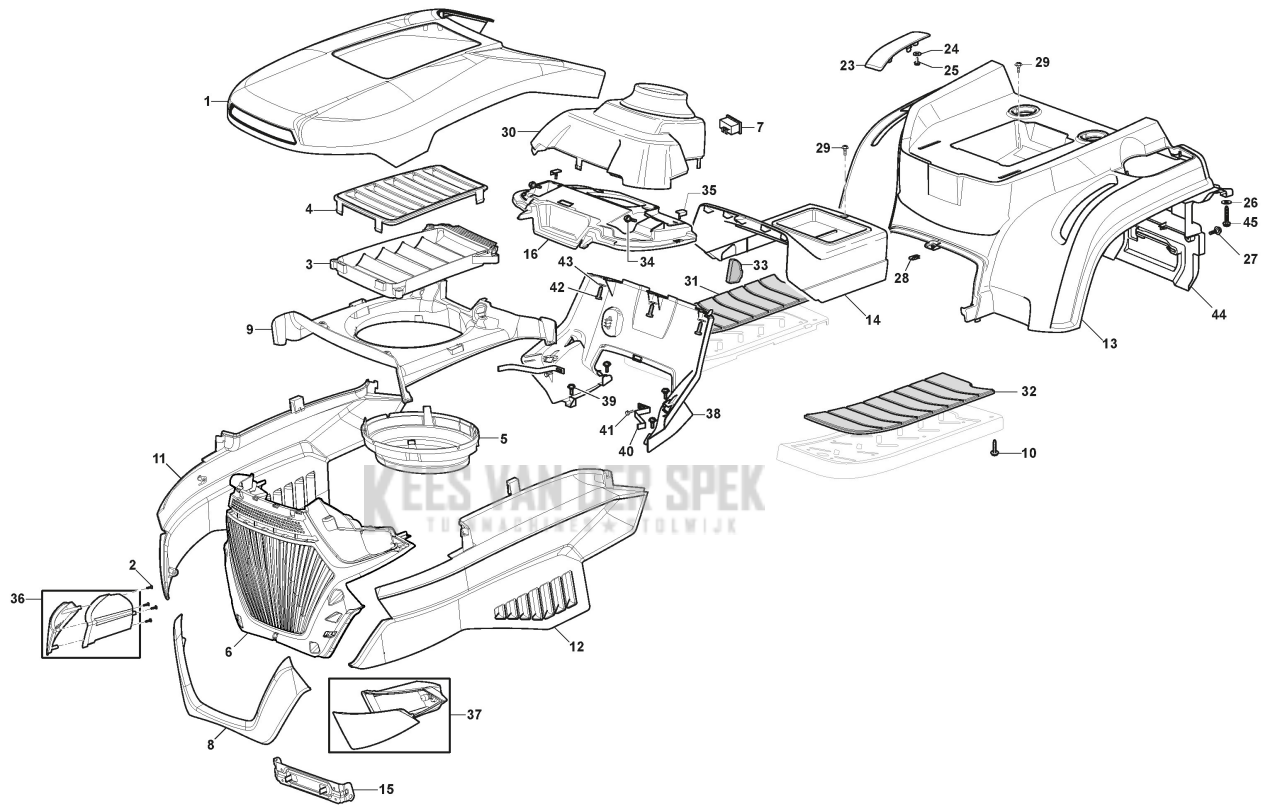

Body

Ref.nr.	Qty	Item number	Description	Notes	From	Up to
1	1	325077005/0	Upper Engine Hood, Yellow	Yellow		
2	2	112728691/0	Screw			
3	1	325263313/0	Air Intake Grill	Only for Twin Cylinder Engine		
4	1	325263314/0	Air Intake Grill	Only for Twin Cylinder Engine		
5	1	325108108/0	Conveyor	Not for B&S 7200		
6	1	325076997/0	Frontal Bonnet			
7	1	9400-0384-01	Hour Meter	If foreseen		
8	1	325076998/0	Lower Hood, Front	Grey NCS8000N		
9	1	325108109/0	Air Intake Grill	Grey NCS8000N		
10	4	112735406/0	Screw			
11	1	325207283/0	Bonnet Right Side Cover, Grey	Grey NCS8000N		
12	1	325207284/0	Bonnet Left Side Cover, Grey	Grey NCS8000N		
13	1	325110399/1	Yellow Wheels Cover	Yellow		
14	1	325110463/0	Grey Central Cover	Grey NCS8000N		
15	1	325785551/0	Engine Hood Support			
16	1	325120259/2	Dashboard			
17	4	112155000/0	Nut			
18	4	112735599/0	Screw			
19	4	112792611/0	Screw			
20	1	382263501/0	Bumper			
21	1	382785255/0	Right Support			
22	1	382785257/0	Left Support			
23	1	325207190/0	Cover	Not needed for Gear Model		
24	4	112523050/0	Washer			
25	6	112735403/0	Screw			
26	2	112523040/0	Washer			
27	2	125943010/0	Screw			
28	1	112437506/0	Plate			
29	3	125943010/0	Screw			
30	1	325120288/0	Dashboard			
31	1	325110384/0	Right Footboard Cover	AS OPTIONAL - Not present on all assortment		
32	1	325110385/0	Left Footboard Cover	AS OPTIONAL - Not present on all assortment		
33	1	325207191/0	Plate	Not needed for Hydro Model		
34	2	125943010/0	Screw			
35	2	325260003/0	Grommet			
36	1	382185516/0	Right Light Grill	For LAMP Version		
37	1	382185517/0	Left Light Grill	For LAMP Version		
38	1	325785298/0	Dashboard Support			
39	4	125943010/0	Screw			
40	2	325270325/0	Guide			
41	6	112735599/0	Screw			
42	3	112735406/0	Screw			
43	3	112523040/0	Washer			
44	1	325547208/2	Plate			
45	2	112735406/0	Screw			
46	1	382869037/0	Muffler Protection			
47	4	112735599/0	Screw