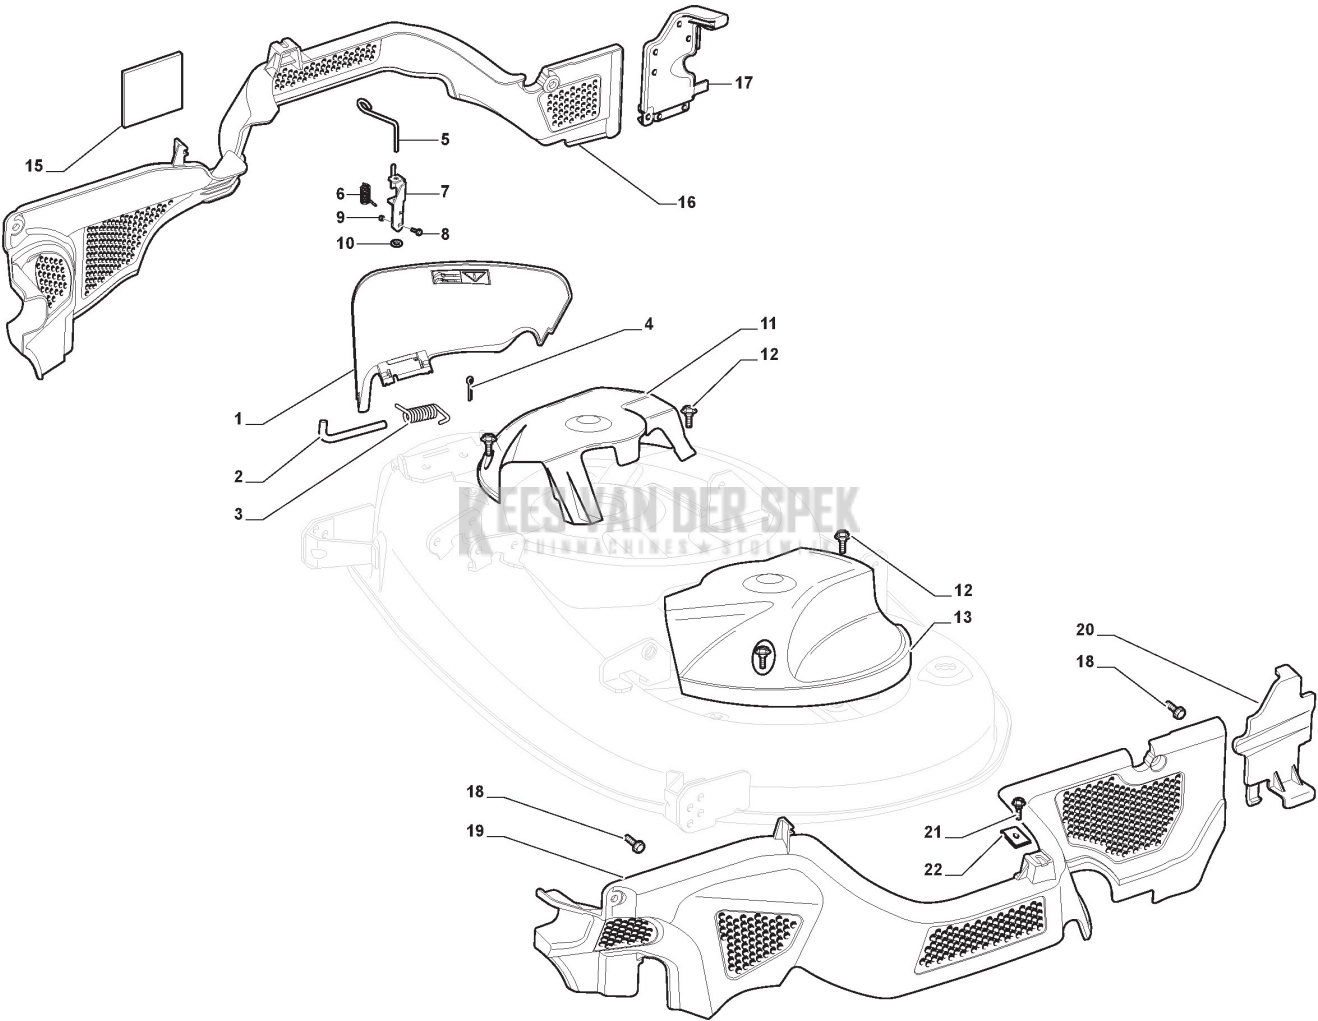

Cutting Plate with Electromagnetic Clutch

Cutting Plate with Electromagnetic Clutch

Ref.nr.	Qty	Item number	Description	Notes	From	Up to
61	2	112735694/0	Screw			
62	2	112523080/0	Washer			
63	2	122160400/0	Elastic Disc			
64	1	1134-9225-01	Mulching Blades	Stiga Packed into 182004346/0 (2pcs)		
65	2	1134-9159-01	Blade Holder	Stiga Packed into 125463200/0		
66	2	112139100/0	Key			
67	2	325774665/0	Bracket			
68	2	112793102/0	Screw			
69	2	112523060/0	Washer			
70	2	112154210/0	Nut			

 KEES VAN DER SPEK

TUINMACHINES & STOLWIJK

Guards

Ref.nr.	Qty	Item number	Description	Notes	From	Up to
1	1	325600077/3	Ejection Guard			
2	1	125510073/0	Fulcrum Pin			
3	1	125430242/1	Spring			
4	1	112141418/0	Cotter Pin			
5	1	125318355/0	Fulcrum Pin			
6	1	125430288/0	Spring			
7	1	325774719/0	Fulcrum Clamp			
8	2	112815200/0	Screw			
9	2	112154510/0	Nut			
10	1	112604899/0	Crown Fastener			
11	1	325600078/0	Right Belt Protection Carter			
12	4	125943010/0	Screw			
13	1	325600079/0	Left Belt Protection			
15	1	325600084/0	Guard	only 98cm		
16	1	325060154/0	Case			
17	1	325600082/0	Guard			
18	4	125943011/0	Screw			
19	1	325060155/0	Case			
20	1	325600083/0	Guard			
21	2	127943051/0	Screw			
22	2	112437506/0	Plate			