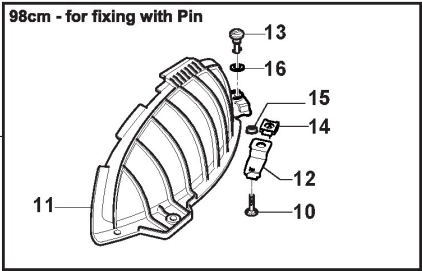

KEES VAN DER SPEK
TUINMACHINES * STOLWIJK