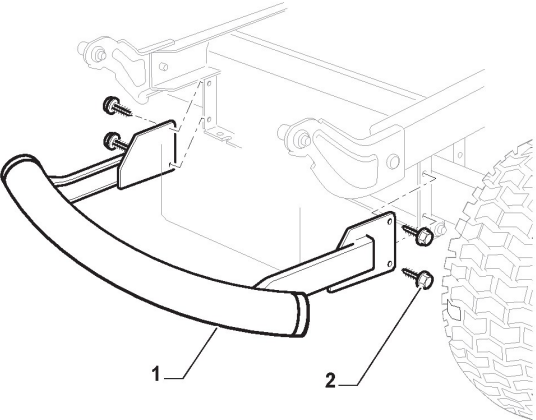

KEES VAN DER SPEK
TUINMACHINES * STOLWIJK