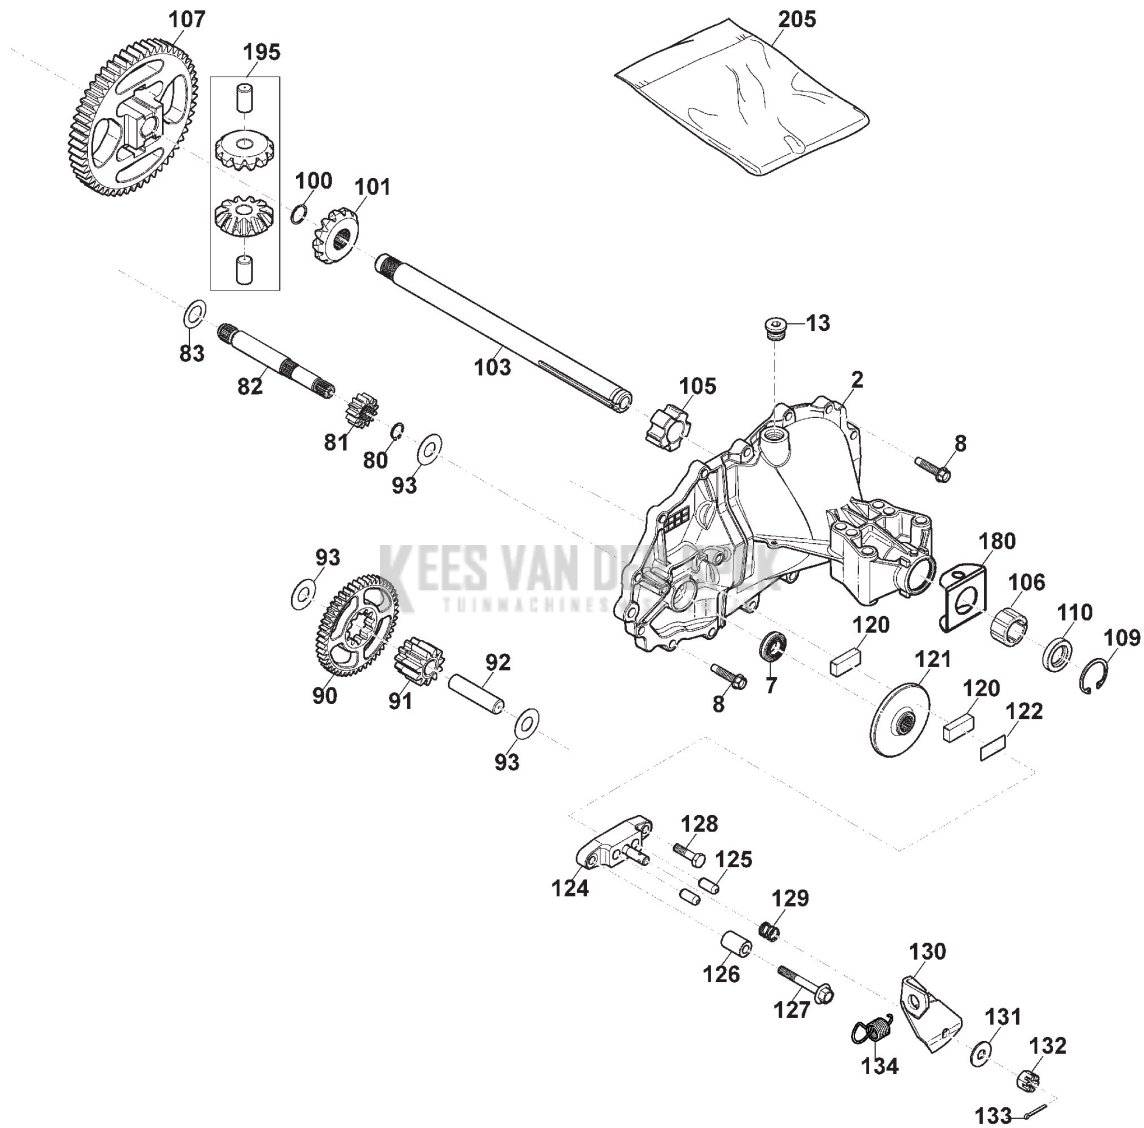

Transmission Unit, Hydro-Gear T2-ADBF-2X3C-17X1

Ref.nr.	Qty	Item number	Description	Notes	From	Up to
2	1	118870121/0	Side Housing			
7	1	118870111/0	Seal			
8	14	1139-2042-01	Screw			
13	1	1139-2010-01	Plug			
80	1	118870070/0	Retaining ring			
81	1	118870094/0	Gear			
82	1	118870095/0	Shaft			
83	1	118870096/0	Washer			
90	1	118870097/0	Gear			
91	1	118870098/0	Gear			
92	1	118870099/0	Pin			
93	3	1139-2016-01	Washer			
103	1	118870114/0	Shaft			
107	1	118870100/0	Gear			
120	2	118870066/0	Brake Pad			
121	1	118870101/0	Brake			
122	1	118870067/0	Brake Pad Support			
124	1	118870119/0	Brake Caliper			
125	2	118870069/0	Pin			
126	1	118870062/0	Spacer			
127	1	118870077/0	Screw			
128	1	118870071/0	Bolt			
129	1	118870076/0	Spring			
130	1	118870088/0	Brake Lever			
131	1	1139-2011-01	Flat washer			
132	1	118870068/0	Nut			
133	1	118870065/0	Pin			
134	1	118870078/0	Spring			
195	1	118870126/0	Kit-Gears and Pins			
205	1	118870124/0	Kit-Seal