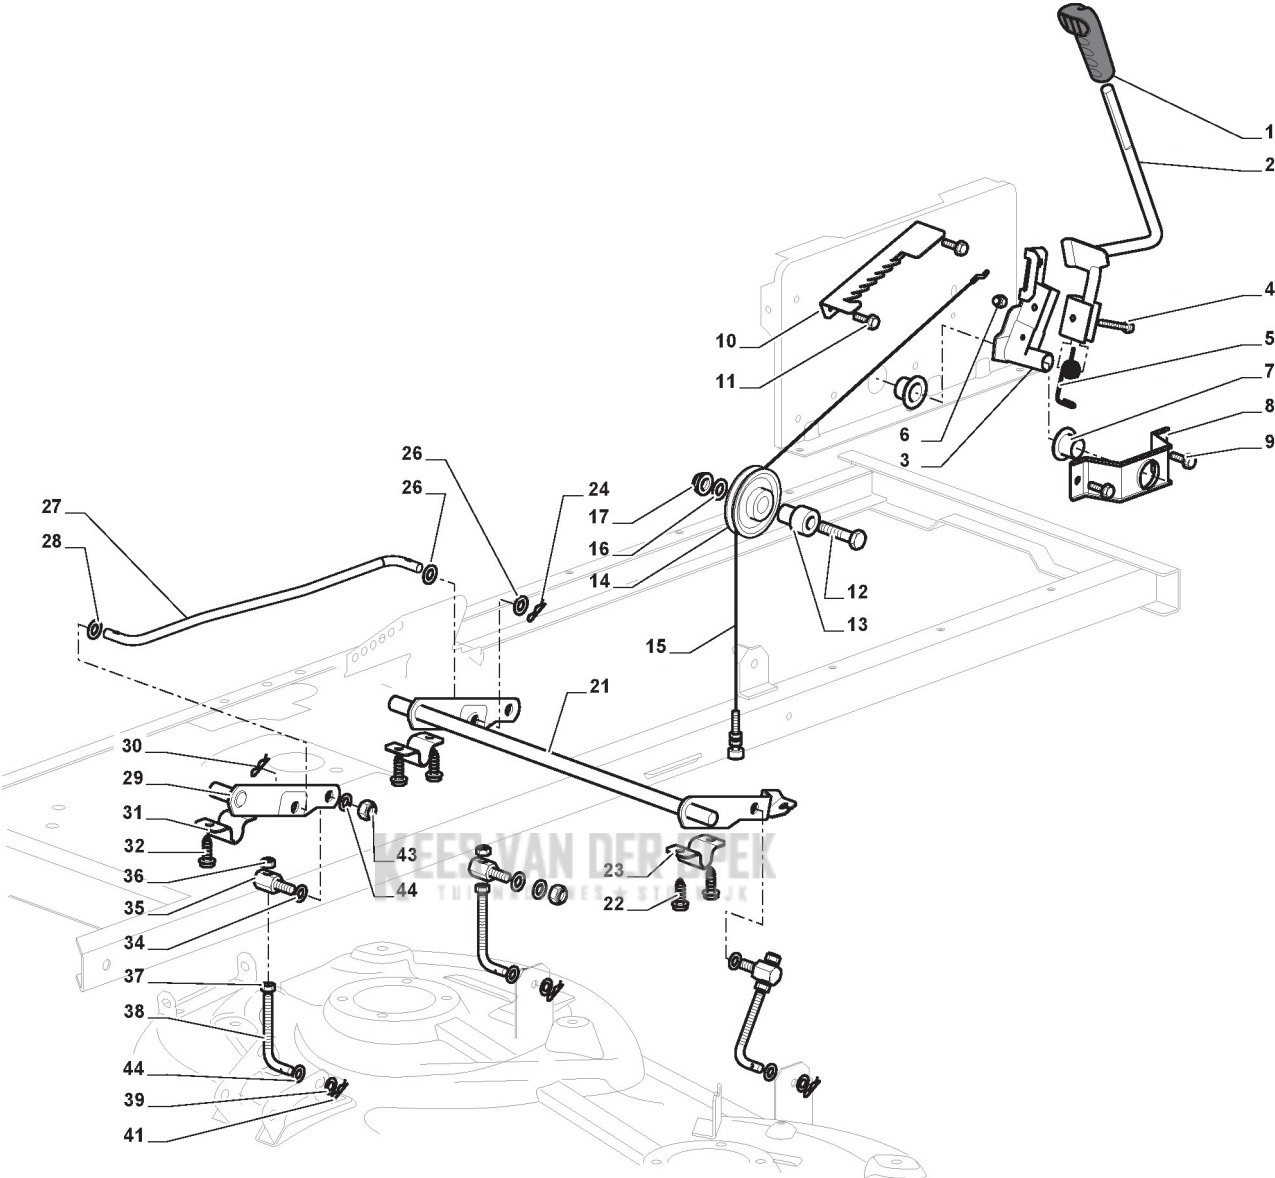

Cutting Plate Lifting

Ref.nr.	Qty	Item number	Description	Notes	From	Up to
1	1	325394533/0	Knob			
2	1	382318229/0	Lever			
3	1	382318231/0	Axle			
4	1	112674700/0	Screw			
5	1	125430261/0	Spring			
6	1	112154510/0	Nut			
7	2	325038006/0	Bushing			
8	1	325785297/0	Support			
9	2	125943009/0	Screw			
10	1	325735515/0	Steering Sector			
11	2	125943009/0	Screw			
12	1	112793701/0	Screw			
13	1	125040636/1	Bushing			
14	1	125601579/0	Pulley			
15	1	382004620/0	Wire			
16	1	112523060/0	Washer			
17	1	112293201/0	Nut			
21	1	382318295/0	Axle	To 31-March-2019		
21	1	382318295/1	Lifting Axle	From 01-April-2019		
22	4	112735599/0	Screw			
23	2	325547231/0	Plate			
24	1	124487997/0	Cotter Pin			
26	2	325670010/0	Antifriction Washer			
27	1	125033109/0	Connecting Rod			
28	1	325670010/0	Antifriction Washer			
29	1	382318293/0	Axle	To 31-March-2019		
29	1	382318293/1	Axle	From 01-April-2019		
30	1	124487997/0	Cotter Pin			
31	1	325547231/0	Plate			
32	2	112735599/0	Screw			
34	3	325670008/1	Washer			
35	3	125510107/1	Pin	To S/N 19KA3RON005043		
35	3	125510170/0	Pin	From S/N 19EA3RON001208		
36	3	112156602/0	Nut			
37	3	112295200/0	Nut			
38	3	125840012/0	Tie Rod			
39	3	325670008/1	Washer			
41	3	124487998/0	Cotter Pin			
43	3	112156602/0	Nut			
44	6	112521360/0	Washer