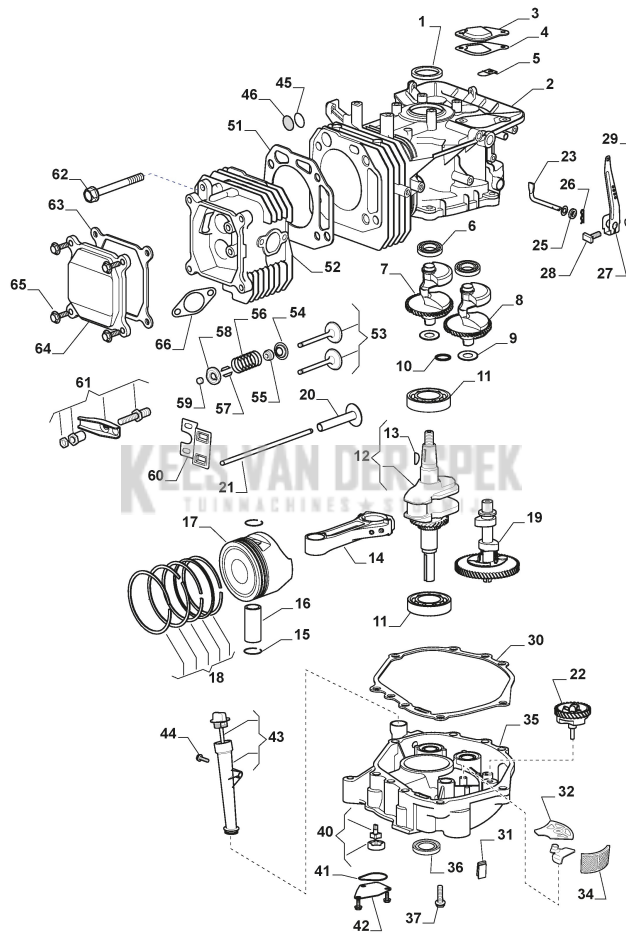

Engine - Piston, Crankshaft

Ref.nr.	Qty	Item number	Description	Notes	From	Up to
1	1	118550443/0	Oil Seal			
2	1	118551224/0	Crankcase			
3	1	118551227/0	Cover			
4	1	118551229/0	Gasket			
5	1	118550303/0	Plate			
6	2	118551284/0	Bearing			
7	1	118551242/0	Counterweight			
8	1	118551243/0	Counterweight			
9	2	118551282/0	Washer			
10	1	118551286/0	O Ring			
11	2	118550227/0	Ball Bearing			
12	1	118550232/0	Crankshaft			
13	1	118550288/0	Woodruff Key			
14	1	118550231/1	Connecting Rod Assy			
15	2	118551283/0	Washer, Piston Pin			
16	1	118551241/0	Piston Pin			
17	1	118551240/0	Piston			
18	1	118550510/0	Piston, Ring Set			
19	1	118551511/0	Camshaft assy			
20	2	118551252/0	Valve Lifter			
21	2	118550242/1	Push Rods Assy			
22	1	118551506/0	Speed Governor Assy			
23	1	118551505/0	Shaft, Governor Arm			
25	1	118551285/0	Oil Seal			
26	1	118550856/0	Cotter Pin			
27	1	118551220/0	Arm Governor Assy			
28	1	118550805/0	Screw			
29	1	118550806/0	Nut			
30	1	118550355/1	Crankcase Gasket			
31	1	118551258/0	Grommet			
32	1	118551257/1	Cover			
34	1	118551256/1	Oil Strainer			
35	1	118551207/0	Crankcase Cover			
36	1	118550443/0	Oil Seal			
37	4	112691115/0	Screw			
40	1	118550224/1	Oil Pump			
41	1	118551507/0	Gasket			
42	1	118550223/0	Oli Pump Cover			
43	1	118550444/1	Oil Filler Assy			
44	1	112674701/0	Screw			
45	1	118551230/0	Breather Valve			
46	1	118551228/0	Cover			
51	1	118551236/0	Gasket			
52	1	118551231/0	Cylinder Head			
53	1	118551289/0	Valve Assy, Intake + Exhaust			
54	2	118551245/0	Plate			
55	2	118551248/0	Gasket			
56	2	118550529/0	Spring Valve