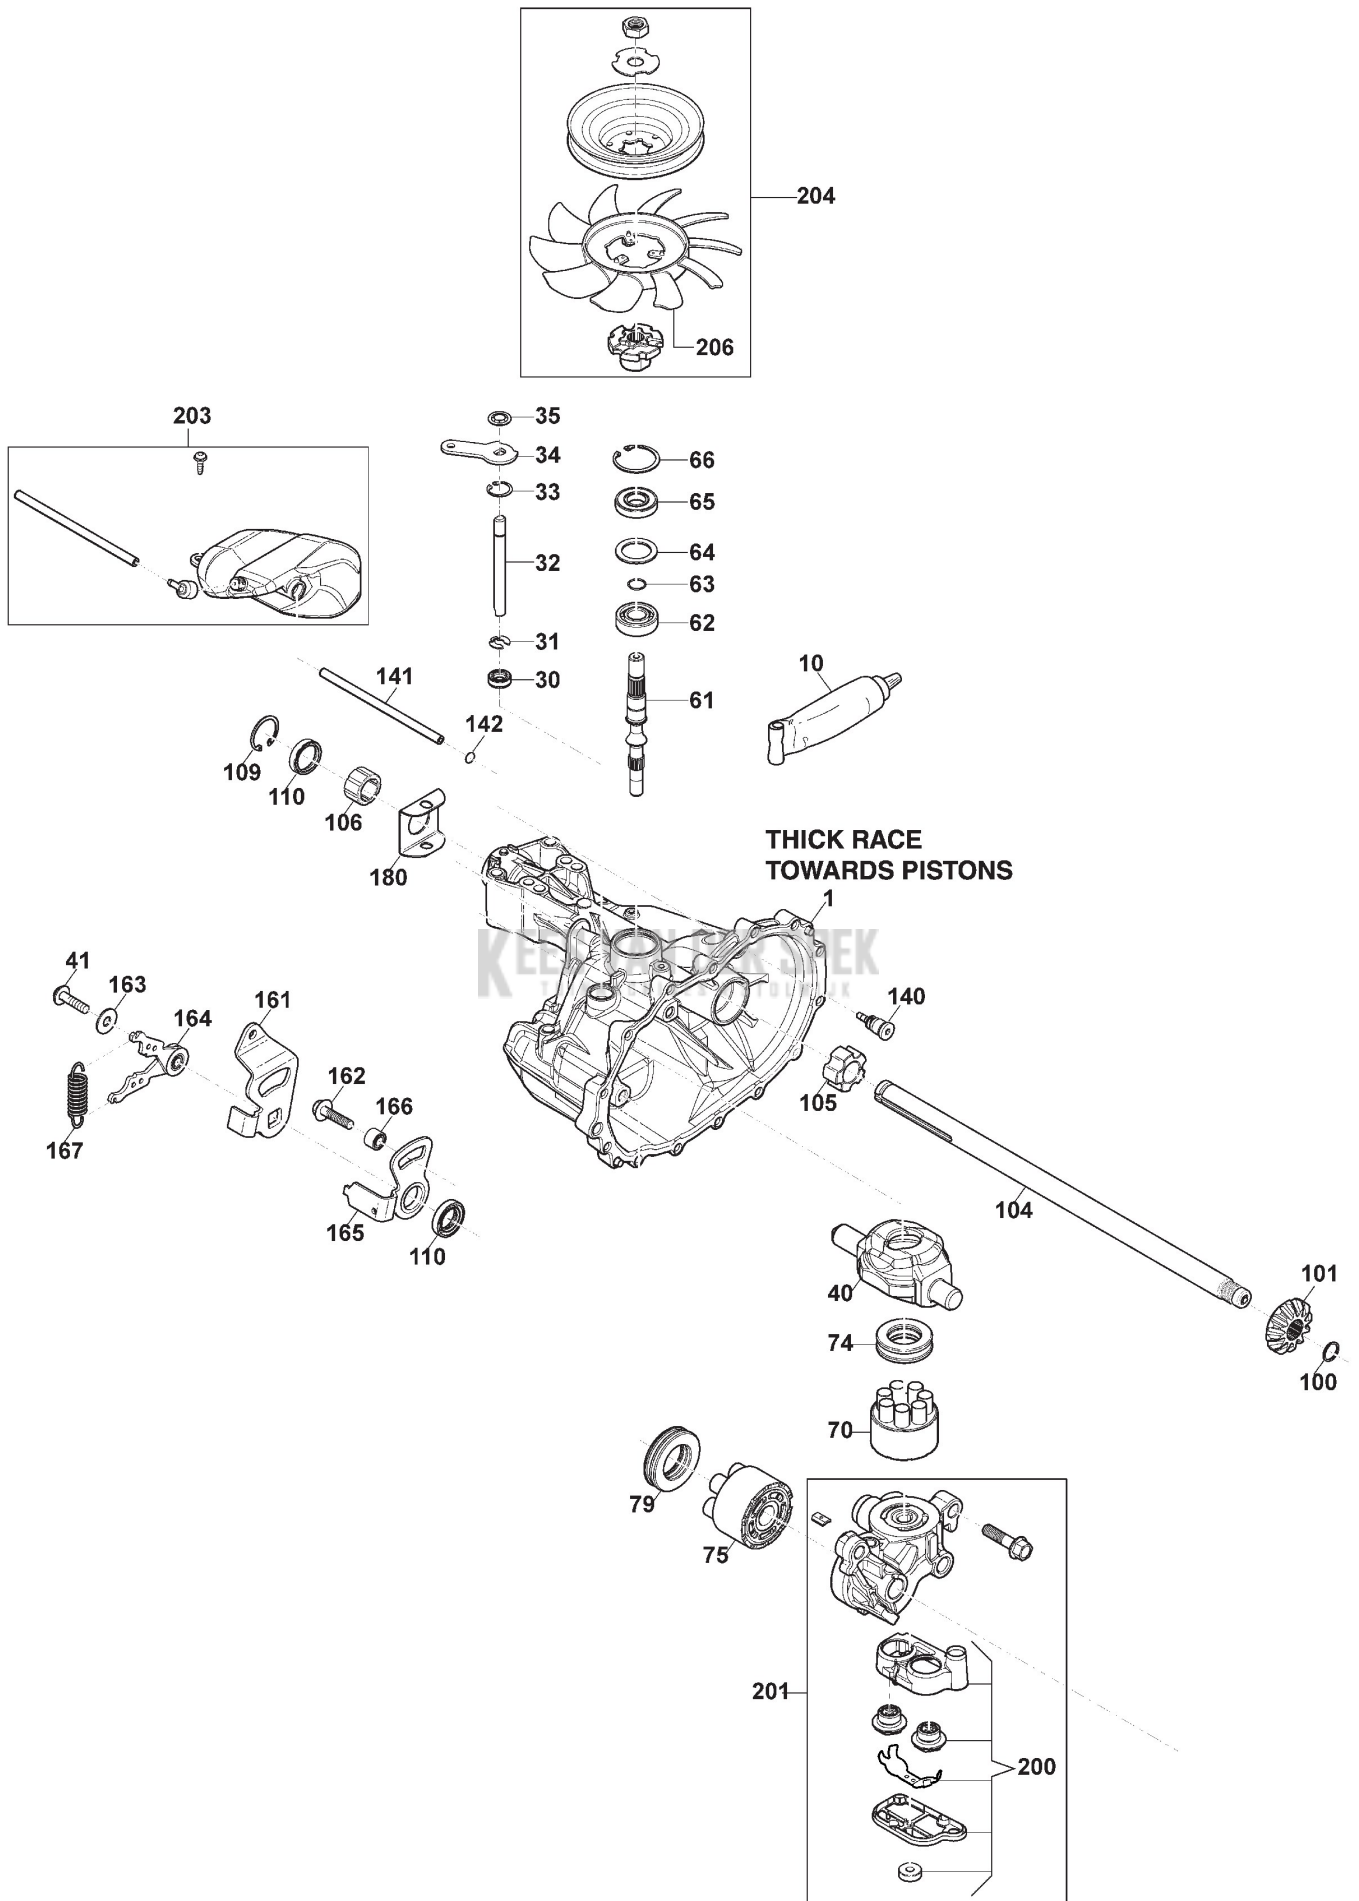

Transmission Unit, Hydro-Gear T2-ADBF-2X3C-17X1

Ref.nr.	Qty	Item number	Description	Notes	From	Up to
1	1	118870120/0	Main Housing			
10	1	1139-2022-01	Sealant			
30	1	118870079/0	Seal			
31	1	118870081/0	Retaining ring			
32	1	1139-2203-01	Rod			
33	1	118870080/0	Retaining ring			
34	1	118870091/0	Arm			
35	1	118870082/0	Retaining ring			
40	1	118870090/0	Swashplate			
41	1	118870083/0	Screw			
61	1	118870092/0	Shaft			
62	1	1139-2001-01	Ball Bearing			
63	1	1139-2003-01	Wire Retaining Ring			
64	1	1139-2004-01	Spacer			
65	1	1139-2000-01	Lip Seal			
66	1	1139-2002-01	Retaining Ring			
70	1	118870125/0	Pump Block Assy			
74	1	118870093/0	Bearing			
75	1	1139-2063-01	Cylinder Block			
79	1	1139-2021-01	Thrust Bearing			
100	2	118870072/0	Retaining ring			
101	2	118870063/0	Gear			
104	1	118870113/0	Shaft			
105	2	118870086/0	Bushing			
106	2	118870085/0	Bushing			
109	2	118870084/0	Retaining ring			
110	3	1139-2204-01	Shaft			
140	1	1139-2038-01	Fitting			
141	1	118870102/0	Tube			
142	1	1139-2075-01	O-Ring			
161	1	118870103/0	Arm			
162	1	1139-2026-01	Bolt			
163	1	1139-2011-01	Flat washer			
164	1	118870107/0	Arm Assy			
165	1	118870108/0	Arm			
166	1	118870104/0	Bushing			
167	1	118870089/0	Spring			
180	2	118870112/0	Plate			
200	1	118870123/0	Kit-Filter			
201	1	118870127/0	Center Section Kit			
203	1	118870122/0	Kit-Expansion Tank			
204	1	118802723/0	Fan Kit			
206	1	118870130/0	Fan			

KES VAN DER SPEK
TUINMACHINES & STOLWIJK