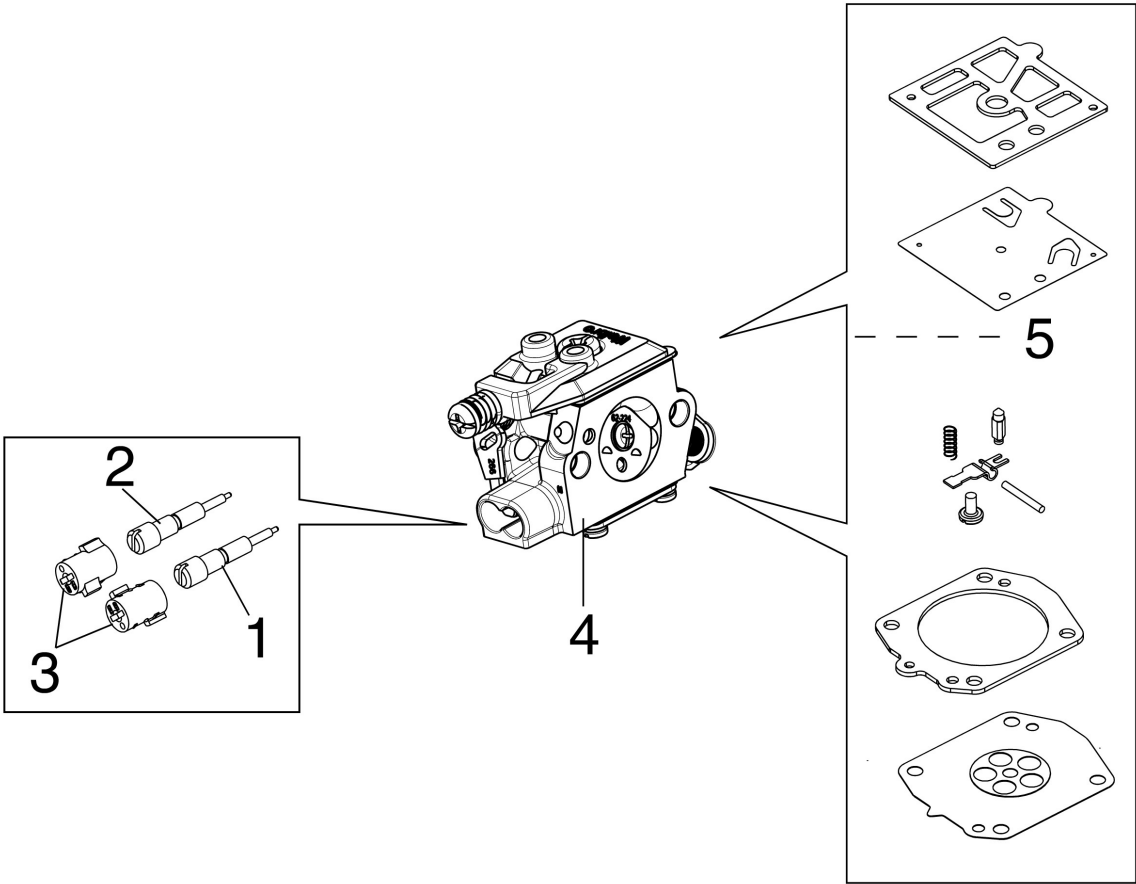

878

KEES VAN DER SPEK
TUINMACHINES * STOLWIJK

Illustratie Carburetor

Ref.Nu	Qty	Part number	Description	Validity from	Validity till	Notes	Bulletin
1	1	CFI8217700	Adjust. screw MIN				
2	1	CFI8217800	Adjust. screw MAX				
3	2	CFI8218600	Cap				
4	1	CFI0613400	Carburetor				
5	1	2318673	Repair kit				

KEES VAN DER SPEK
TUINMACHINES ★ STOLWIJK