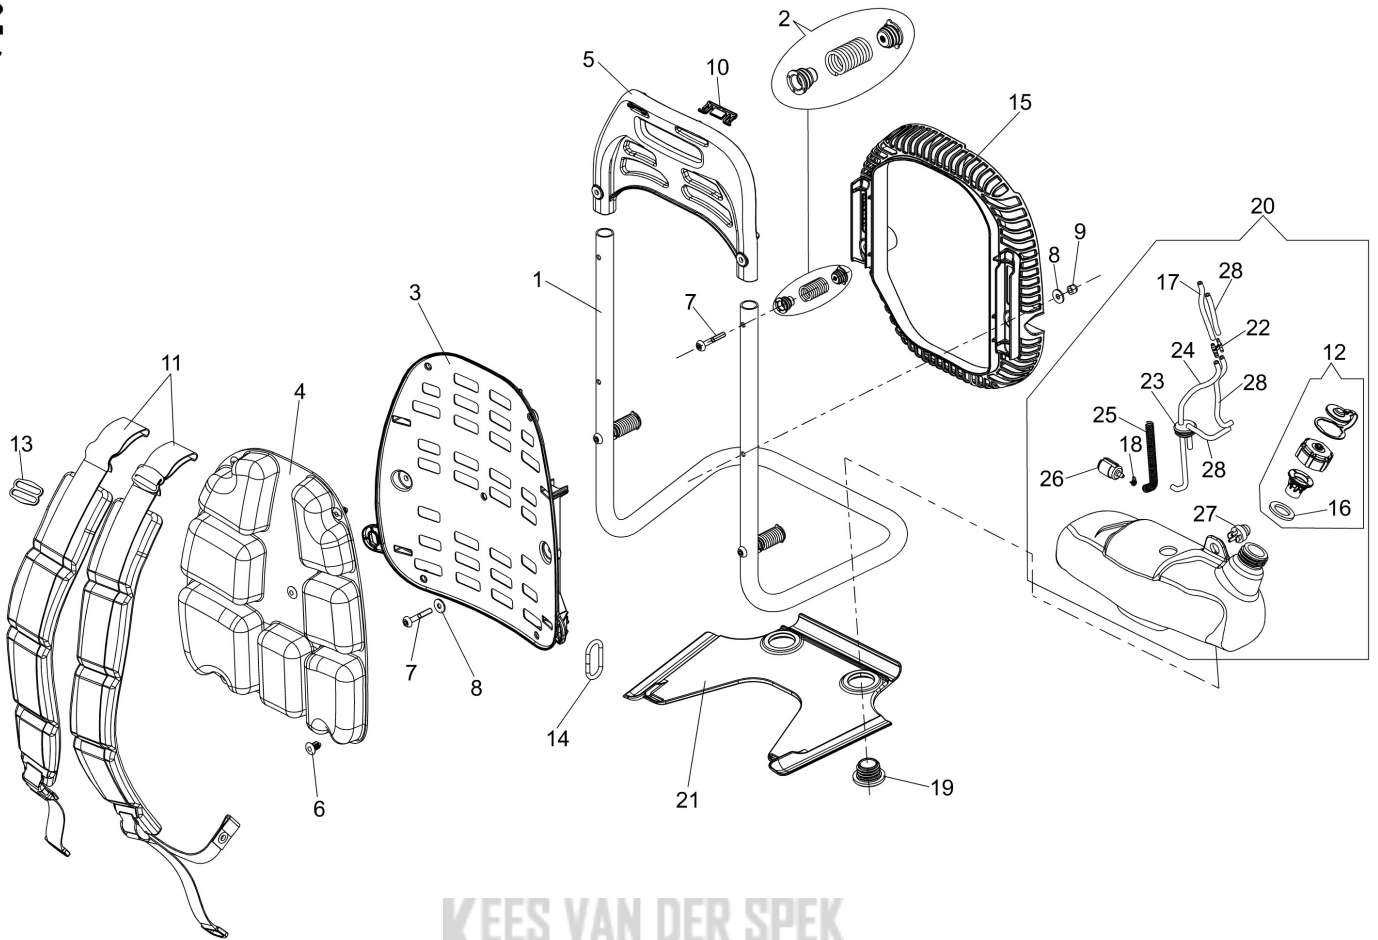

254

KEES VAN DER SPEK
TUINMACHINES * STOLWIJK

Illustratie Tank / Frame

Ref.Nu	Qty	Part number	Description	Validity from	Validity till	Notes	Bulletin
1	1	CFI2113803	Frame				
2	4	CFI1204700	Shock absorber				
3	1	CFI2114100	Tank assy				
4	1	CFI2114200	Padding				
5	1	CFI2508010	Support				
6	5	CFA3112800	Cap				
7	6	CFB5307300	Screw				
8	4	3918009R	Washer				
9	2	3914008R	Nut				
10	2	CFI2508100	Hooking spring				
11	1	CFI2414410	Harness				
12	1	CFI0G35510	Tank cap				
13	2	CFI5400400	Belt fastener				
14	2	CFI3111100	Ring				
15	1	CFI2508700	Grid				
16	1	CFI8305700	Gasket				
17	1	CFI8305000	Suction tube				
18	1	CFA6903400	Band				
19	2	CFI2114300	Cap				
20	1	CFI0G38710	Fuel tank				
21	1	CFI8307201	Support				
22	1	CFI8305900	Connector				
23	1	CFI2111200	Bush				
24	1	CFI8305100	Suction tube				
25	1	CFI8304701	Spring				
26	1	CFI0611900	Filter				
27	1	2318817R	Air purge				
28	3	CFI8306300	Pipe				

KEES VAN DER SPEK
TUINMACHINES ★ STOLWIJK