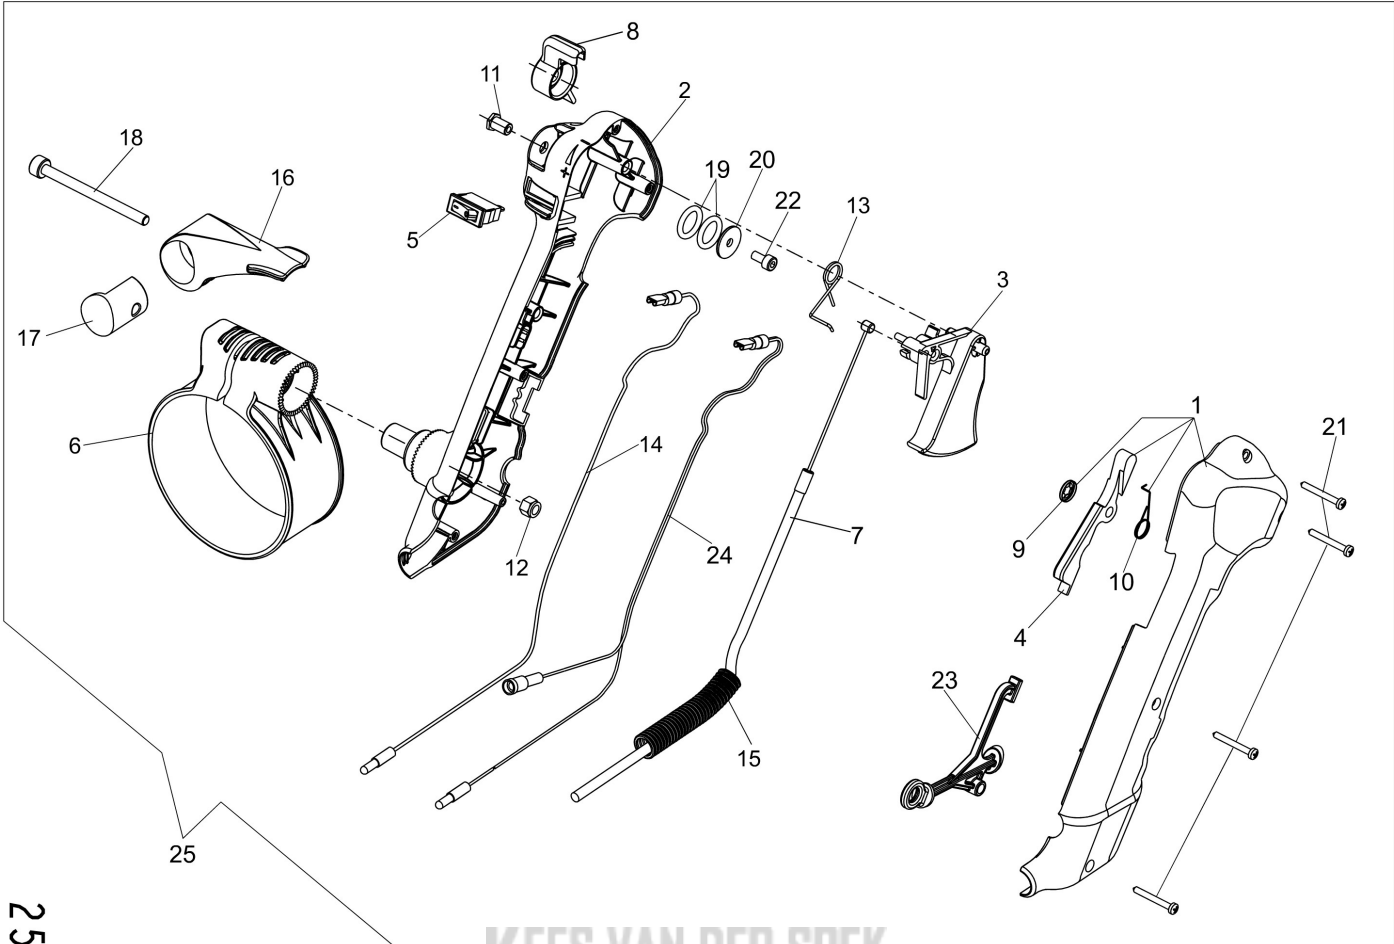

KEES VAN DER SPEK
TUINMACHINES ★ STOLWIJK

251

KEES VAN DER SPEK
TUINMACHINES * STOLWIJK

Illustratie Handle

Ref.Nu	Qty	Part number	Description	Validity from	Validity till	Notes	Bulletin
1	1	CFI0G31501	Schell set				
2	1	CFI3401800	Schell				
3	1	CFI3402901	Throttle lever				
4	1	CFI1202902	Lever				
5	1	CFI3010200	Switch (stop)				
6	1	CFI3402800	Band				
7	1	CFI3401202	Accelerator cable				
8	1	CFI3402000	Control lever				
9	1	CFA6201000	Locking				
10	1	CFI1202500	Spring				
11	1	CFI3401401	Pin				
12	1	CFA4800200	Nut				
13	1	CFI3403001	Spring				
14	1	CFI3013900	Engine stop wire				
15	1	CFI1205300	Sheath				
16	1	CFI3402700	Cam				
17	1	CFI3402400	Body				
18	1	CFA5307400	Screw				
19	2	3049016R	O-ring				
20	1	CFA3401500	Washer				
21	4	CFA5303100	Screw				
22	1	300000058R	Screw				
23	1	CFI3403200	Support				
24	1	CFI3014100	Engine stop wire				
25	1	CFI0G29003	Complete handle				