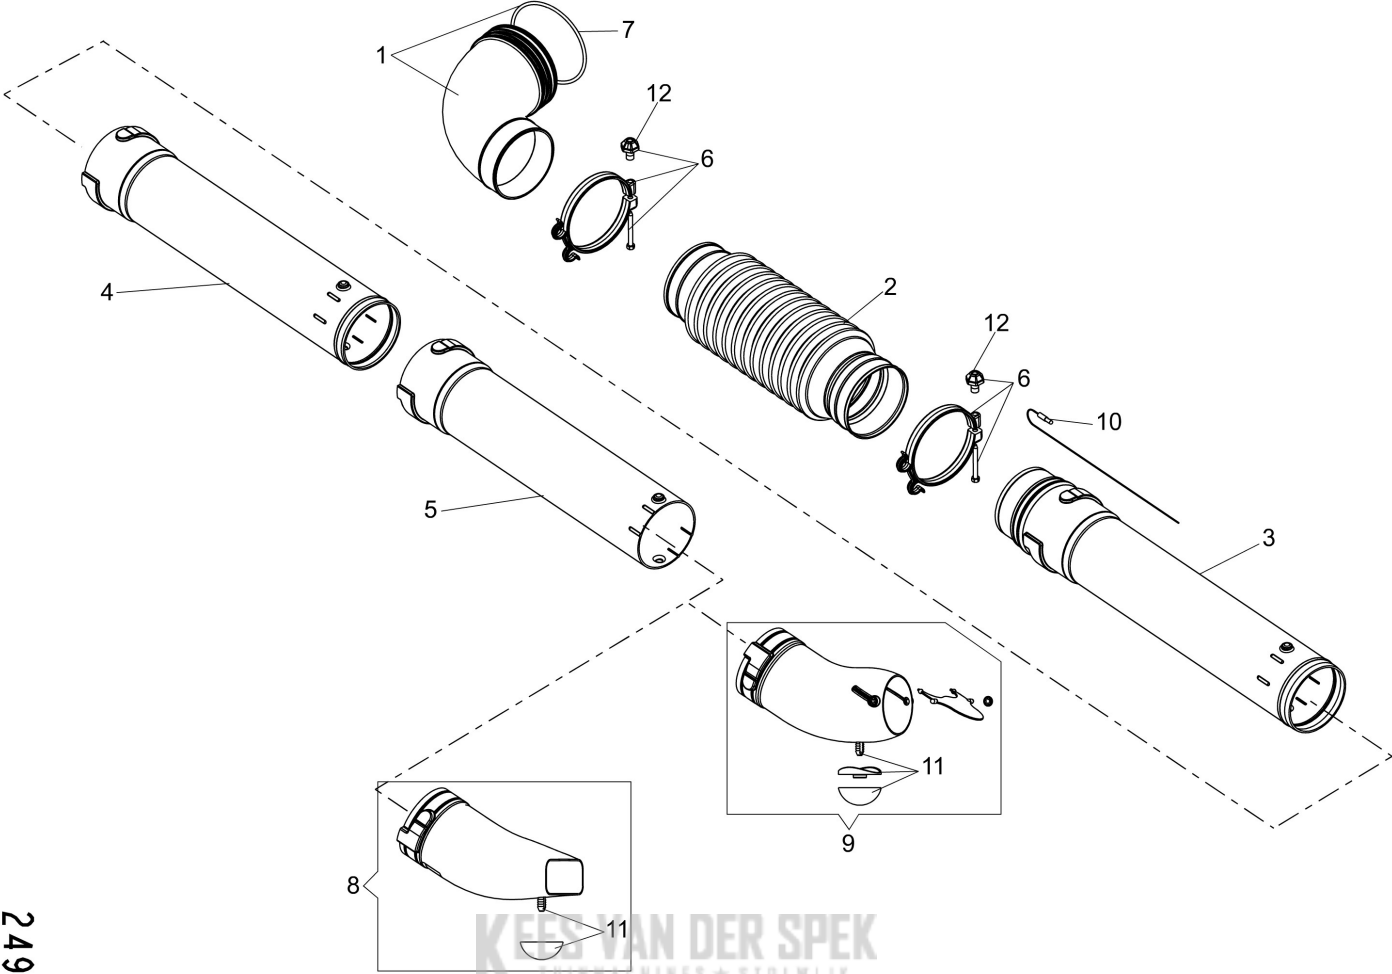

KEES VAN DER SPEK
TUINMACHINES ★ STOLWIJK

251

KEES VAN DER SPEK
TUINMACHINES * STOLWIJK

Illustratie Handle

Ref.Nu	Qty	Part number	Description	Validity from	Validity till	Notes	Bulletin
1	1	CFI0G31501	Schell set				
2	1	CFI3401800	Schell				
3	1	CFI3402901	Throttle lever				
4	1	CFI1202902	Lever				
5	1	CFI3010200	Switch (stop)				
6	1	CFI3402800	Band				
7	1	CFI3401202	Accelerator cable				
8	1	CFI3402000	Control lever				
9	1	CFA6201000	Locking				
10	1	CFI1202500	Spring				
11	1	CFI3401401	Pin				
12	1	CFA4800200	Nut				
13	1	CFI3403001	Spring				
14	1	CFI3013900	Engine stop wire				
15	1	CFI1205300	Sheath				
16	1	CFI3402700	Cam				
17	1	CFI3402400	Body				
18	1	CFA5307400	Screw				
19	2	3049016R	O-ring				
20	1	CFA3401500	Washer				
21	4	CFA5303100	Screw				
22	1	300000058R	Screw				
23	1	CFI3403200	Support				
24	1	CFI3014100	Engine stop wire				
25	1	CFI0G29003	Complete handle				

KEES VAN DER SPEK
TUINMACHINES ★ STOLWIJK

249

Illustratie Extension hose

Ref.Nu	Qty	Part number	Description	Validity from	Validity till	Notes	Bulletin
1	1	CFI0G23900	Elbow and O-ring				
2	1	CFI2411601	Hose				
3	1	CFI2412001	Tube				
4	1	CFI2411801	Extension hose				
5	1	CFI2413600	Tube				
6	2	CFI0G29100	Band				
7	1	3049031R	O-ring				
8	1	CFI2412201	Complete hose				
9	1	CFI2412301	Complete hose				
10	1	CFI3014200	Wire				
11	1	CFI0G26400	Fitment system				
12	2	CFA2112302	Knob				