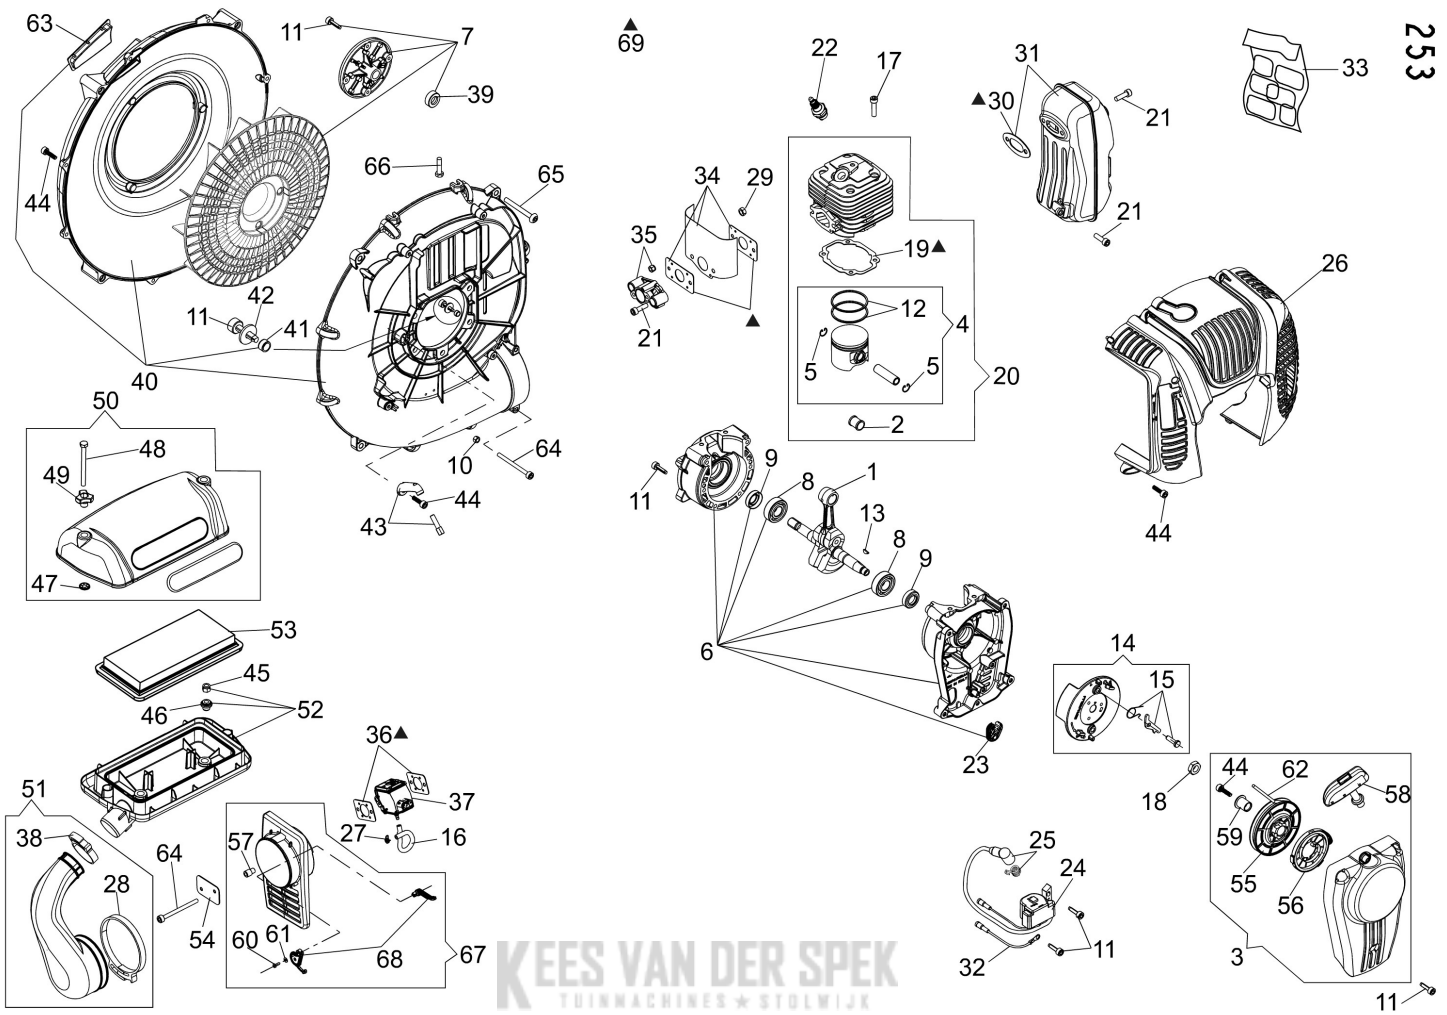

Kees van der Spek
TUINMACHINES * STOLWIJK

Illustratie Engine

Ref.Nu	Qty	Part number	Description	Validity from	Validity till	Notes	Bulletin
1	1	CFI0200105	Crankshaft				
2	1	CFI4100100	Thrust bearing				
3	1	CFI0G30310	Starter assy				
4	1	CFI0G01900	Piston assy				
5	2	CFA0301400	Seal ring				
6	1	CFI0G30000	Crankcase assy				
7	1	CFI0G30603	Complete fan				
8	2	CFI4000100	Bearing				
9	2	CFI7000100	Oil seal				
10	2	3933100R	Nut				
11	20	CFB5307100	Screw				
12	2	CFI0300300	Piston ring				
13	1	3028013R	Key				
14	1	CFI0G07500	Flywheel set				
15	1	CFI0G40300	Pawl kit				
16	1	CFI8305000	Suction tube				
17	4	CFA5006000	Screw				
18	1	CFA4700200	Nut				
19	1	CFI0400203	Gasket				
20	1	CFI0G31000	Complete cylinder				
21	5	CFA5000510	Screw				
22	1	3055104R	Spark plug				
23	1	CFI1204900	Buffer				
24	1	CFI3010102	Spool				
25	1	CFI0G27000	Cap and spring				
26	1	CFI1205000	Guard				
27	1	CFA6903400	Band				
28	1	CFI6904300	Band				
29	2	3912005R	Nut				
30	1	CFI0504800	Gasket				
31	1	CFI0G30700	Complete muffler				
32	1	CFI3005301	Engine stop wire				
33	1	CFI0G40400	Labels kit				
34	1	CFI0G31200	Engine gasket set				
35	1	CFI0G29201	Insulator				
36	2	CFI0405000	Gasket				
37	1	CFI0613400	Carburetor				
38	1	CFI6904200	Band				
39	1	CFI2118200	Spacer				
40	1	CFI0G29310	Fan cover				
41	5	CFA2110700	Spacer				
42	5	3918005R	Washer				
43	1	CFI0G34900	Support				
44	13	CFB5307000	Screw				
45	4	3914008R	Nut				
46	2	CFI0614100	Spacer				

KEES VAN DER SPEK
TUINMACHINES ★ STOLWIJK