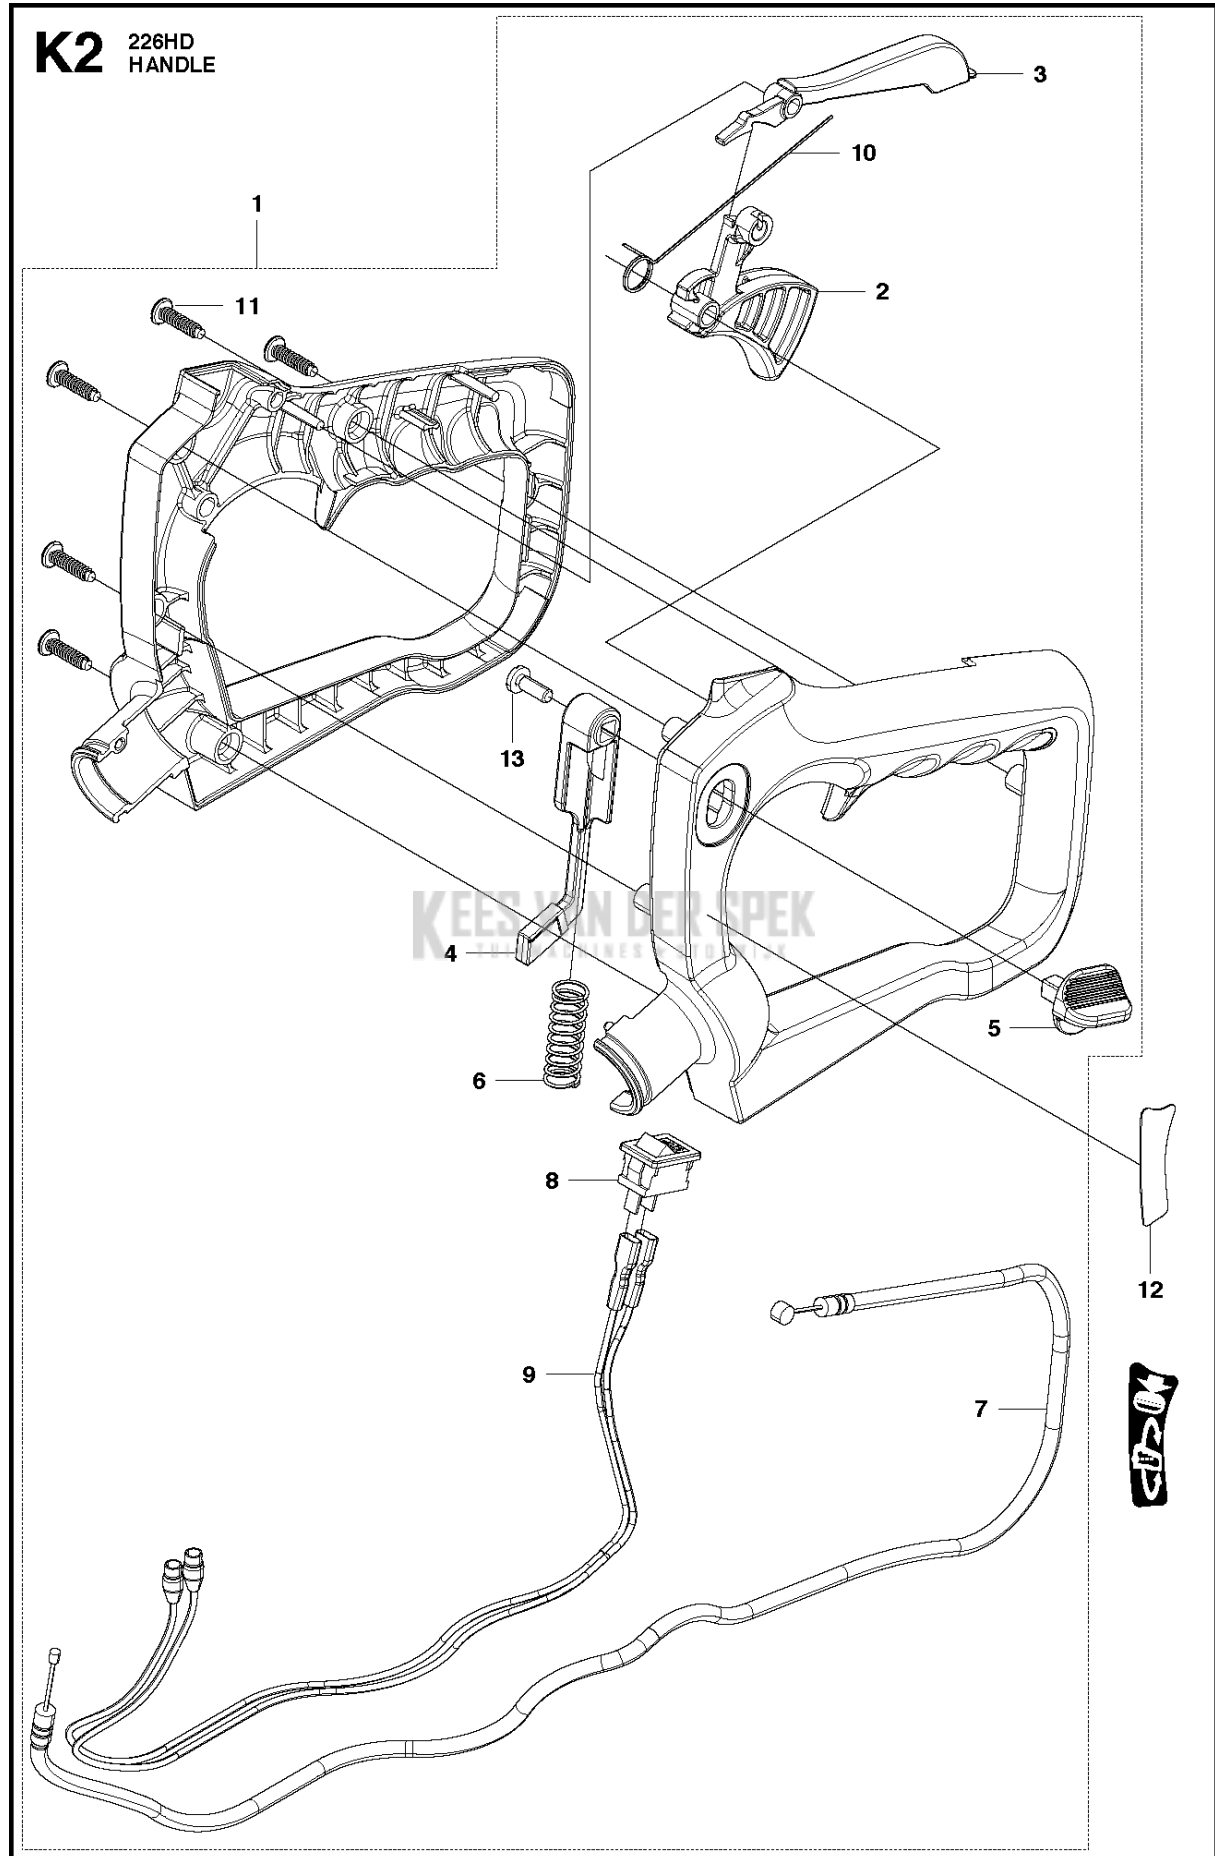

Referentie	Onderdeel nr	Omschrijving	Opmerking	Aant KIT al
1	523 07 23-01	HENDEL		1
2	523 07 24-01	HEFBOOM		1 1
3	523 07 25-01	ARM		1 1
4	521 85 06-01	HEFBOOM		1 1
5	523 07 27-01	KNOP		1 1
6	521 85 08-01	VEER		1 1
7	521 52 71-01	KABEL		1 1
8	521 85 16-01	SCHAKELAAR		1 1
9	512 79 80-01	CODE-C		1 1
10	581 21 61-01	VEER		1 1
11	505 04 70-01	SCREW		5 1
12	521 85 57-01	PLAATJE		1
13	506 61 40-01	SCREW		1 1